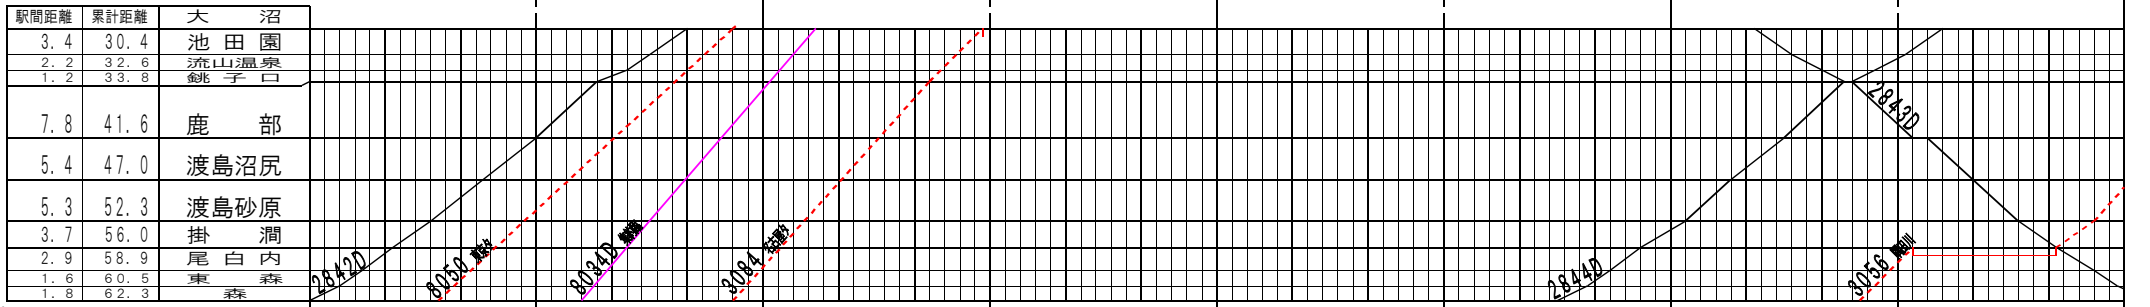

②註【函館本線】函館～森、大沼～森(1)  
© 2004-2011 SFL All rights reserved.

②註【函館本線】函館～森、大沼～森(2)  
© 2004-2011 SFL All rights reserved.

②【函館本線】函館～森、大沼～森(3)  
© 2004-2011 SFL All rights reserved.

②【函館本線】函館～森、大沼～森(4)  
© 2004-2011 SFL All rights reserved.