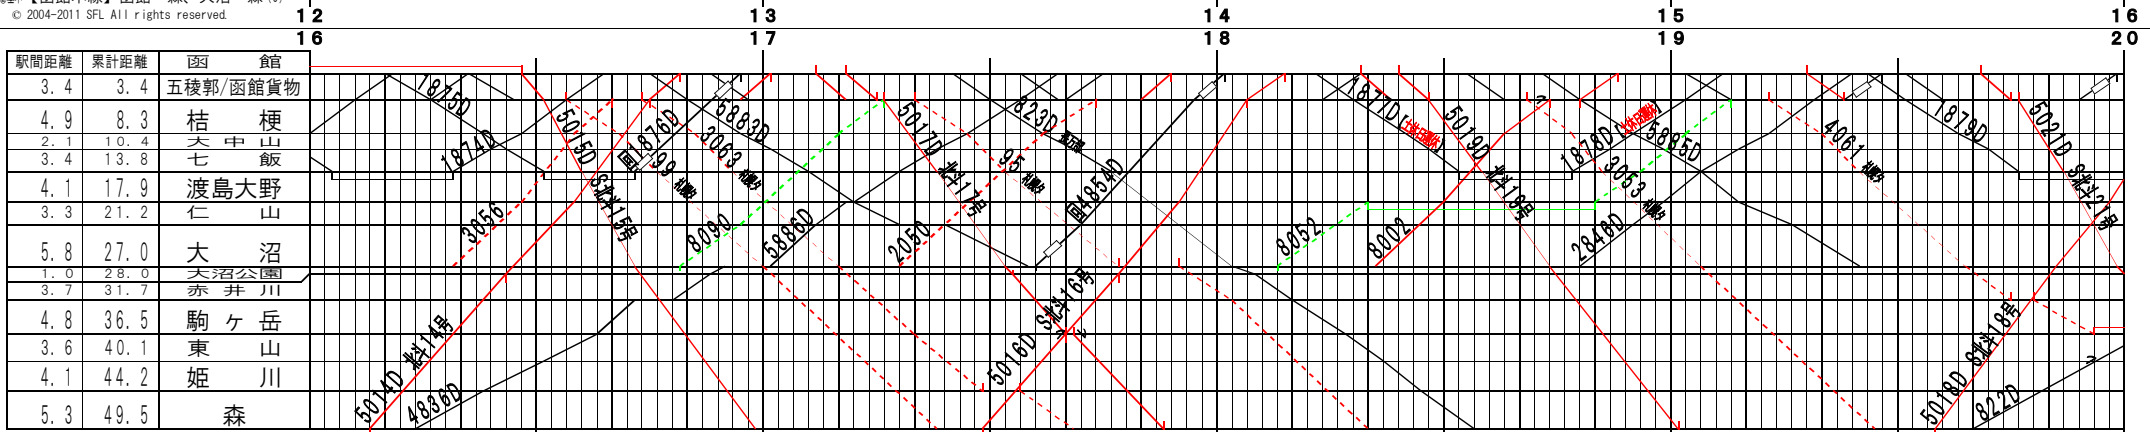

②註【函館本線】函館～森、大沼～森(1)  
© 2004-2011 SFL All rights reserved.

②註【函館本線】函館～森、大沼～森(2)  
© 2004-2011 SFL All rights reserved.

②【函館本線】函館～森、大沼～森(3)  
© 2004-2011 SFL All rights reserved.

②【函館本線】函館～森、大沼～森(4)  
© 2004-2011 SFL All rights reserved.