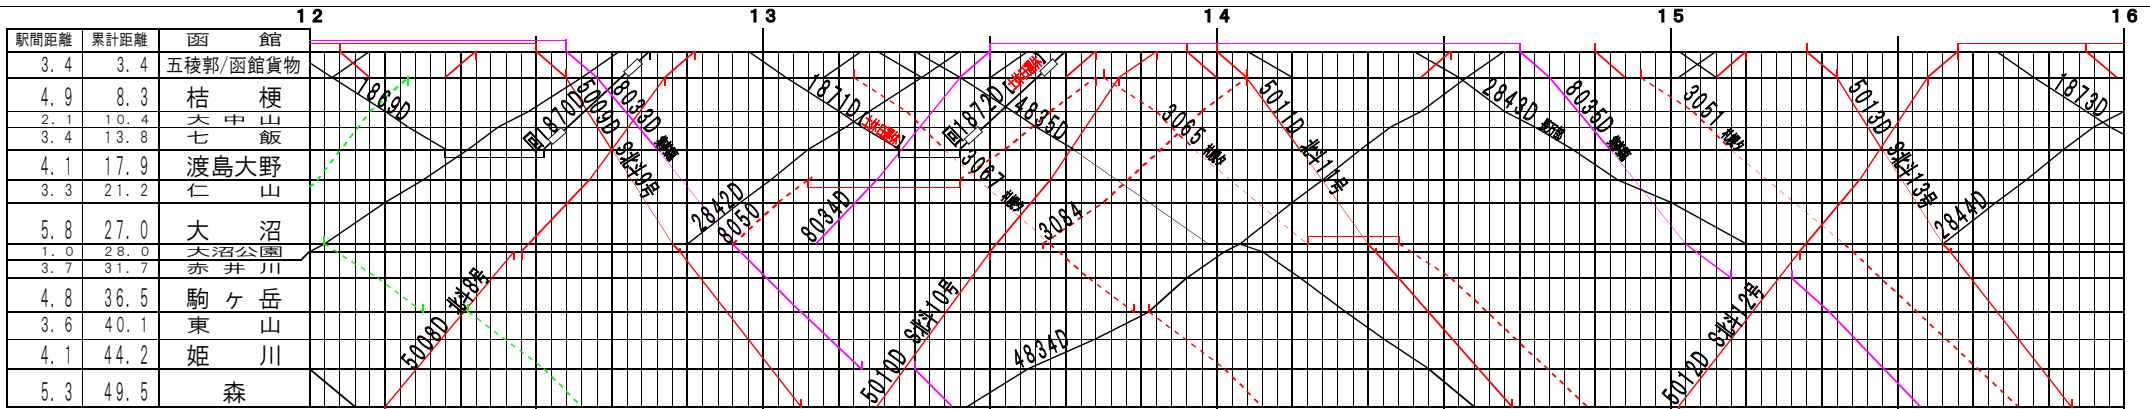

②註【函館本線】函館～森、大沼～森(1)  
© 2004-2011 SFL All rights reserved.

②註【函館本線】函館～森、大沼～森(2)  
© 2004-2011 SFL All rights reserved.

②【函館本線】函館～森、大沼～森(3)  
© 2004-2011 SFL All rights reserved.

②【函館本線】函館～森、大沼～森(4)  
© 2004-2011 SFL All rights reserved.