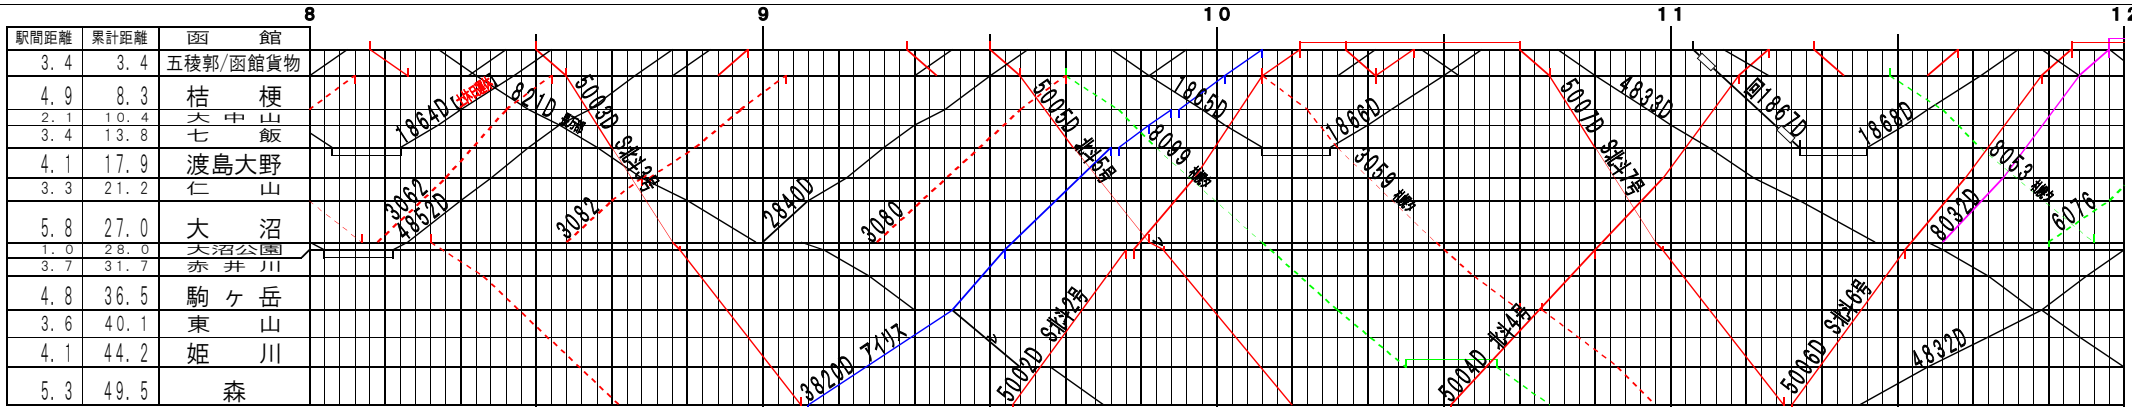

②註【函館本線】函館～森、大沼～森(1)  
© 2004-2011 SFL All rights reserved.

②註【函館本線】函館～森、大沼～森(2)  
© 2004-2011 SFL All rights reserved.

②【函館本線】函館～森、大沼～森(3)  
© 2004-2011 SFL All rights reserved.

②【函館本線】函館～森、大沼～森(4)  
© 2004-2011 SFL All rights reserved.