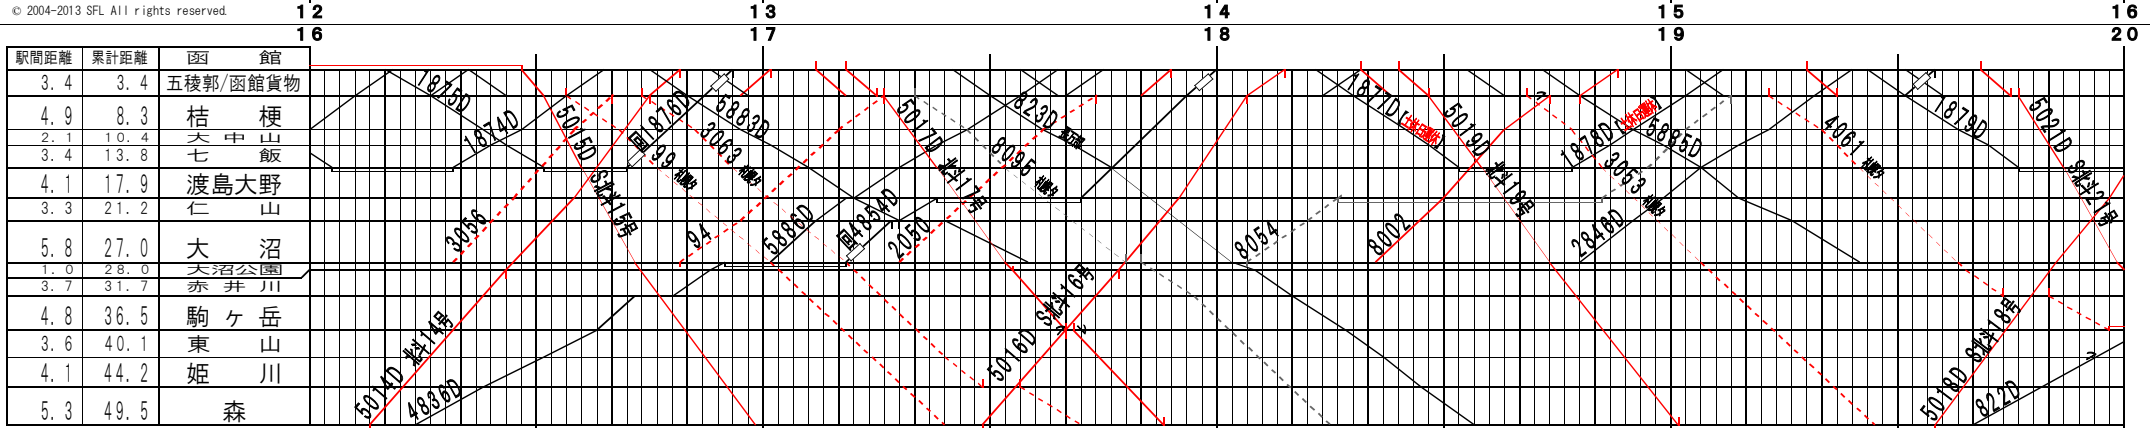

②【函館本線】函館～森、大沼～森(1)
© 2004-2013 SFL All rights reserved.

②【函館本線】函館～森、大沼～森(2)
© 2004-2013 SFL All rights reserved.

②基本【函館本線】函館～森、大沼～森(3)

© 2004-2013 SFL All rights reserved.

②基本【函館本線】函館～森、大沼～森(4)

© 2004-2013 SFL All rights reserved.