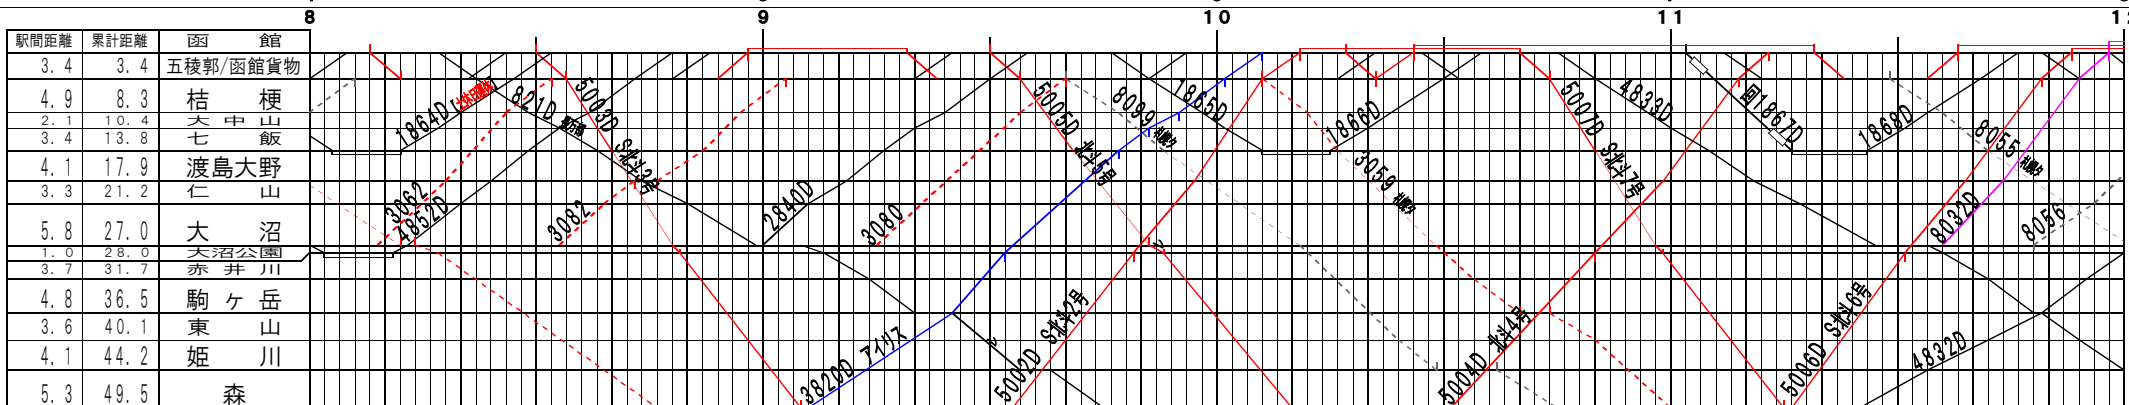

②【函館本線】函館～森、大沼～森(1)
© 2004-2013 SFL All rights reserved.

②【函館本線】函館～森、大沼～森(2)
© 2004-2013 SFL All rights reserved.

②基本【函館本線】函館～森、大沼～森(3)

© 2004-2013 SFL All rights reserved.

②基本【函館本線】函館～森、大沼～森(4)

© 2004-2013 SFL All rights reserved.