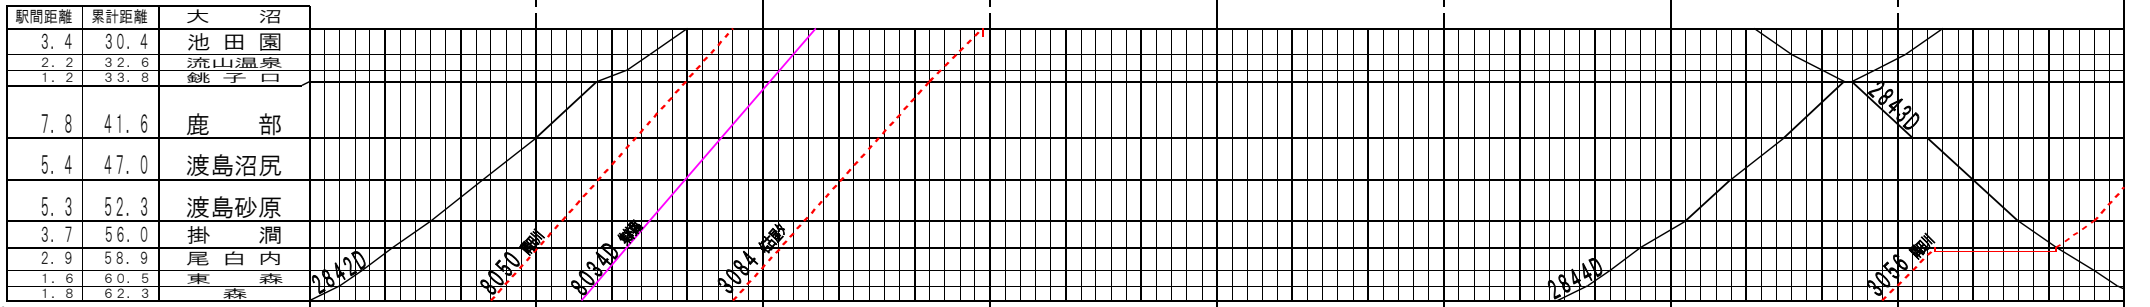

②【函館本線】函館～森、大沼～森(1)
© 2004-2013 SFL All rights reserved.

②【函館本線】函館～森、大沼～森(2)
© 2004-2013 SFL All rights reserved.

②基本【函館本線】函館～森、大沼～森(3)

© 2004-2013 SFL All rights reserved.

②基本【函館本線】函館～森、大沼～森(4)

© 2004-2013 SFL All rights reserved.