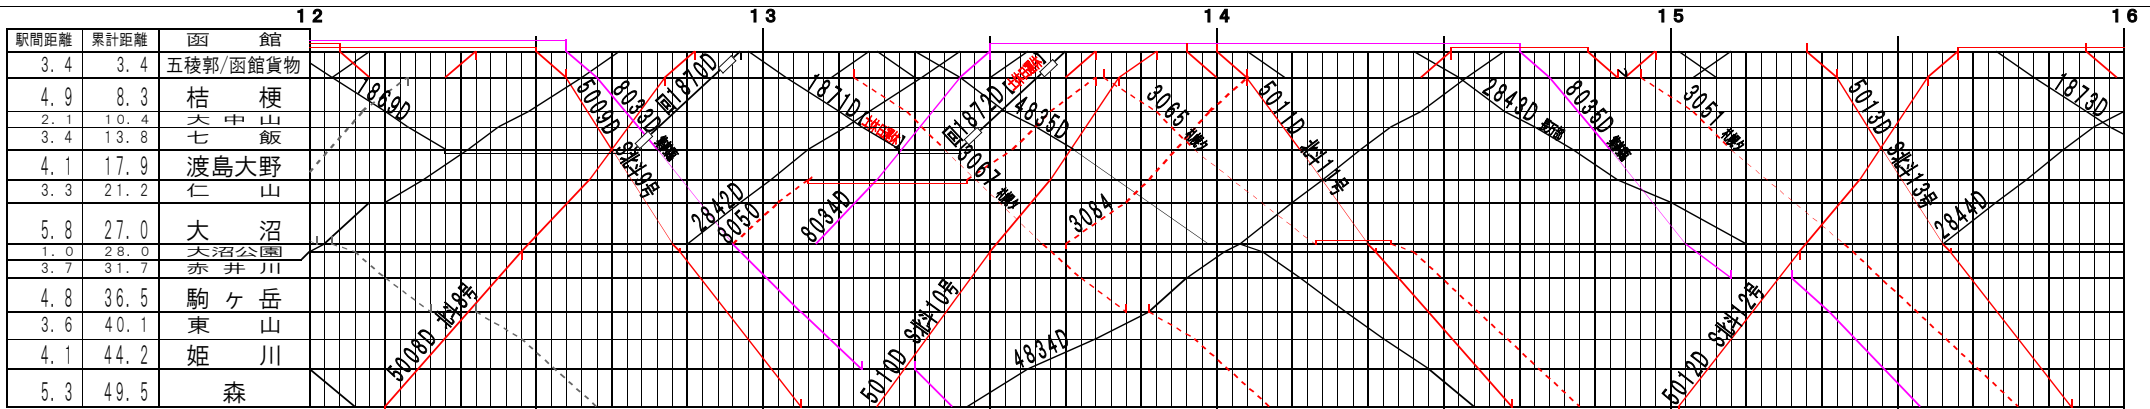

②【函館本線】函館～森、大沼～森(1)
© 2004-2013 SFL All rights reserved.

②【函館本線】函館～森、大沼～森(2)
© 2004-2013 SFL All rights reserved.

②基本【函館本線】函館～森、大沼～森(3)

© 2004-2013 SFL All rights reserved.

②基本【函館本線】函館～森、大沼～森(4)

© 2004-2013 SFL All rights reserved.