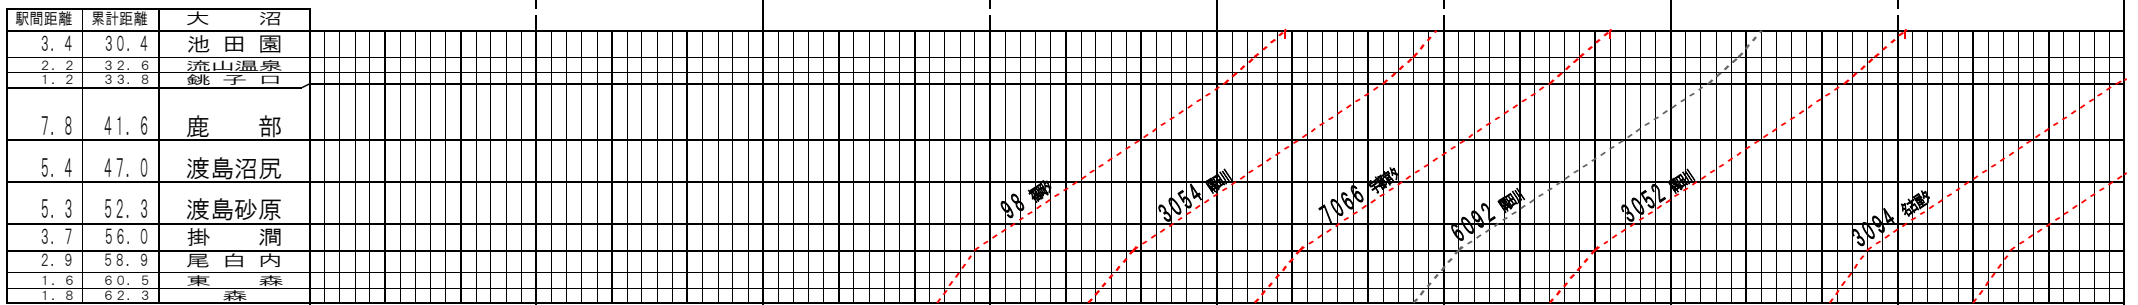

②基本【函館本線】函館～森、大沼～森(1)
© 2004-2021 SFL All rights reserved.

②基本【函館本線】函館～森、大沼～森(2)
© 2004-2021 SFL All rights reserved.

②基本【函館本線】函館～森、大沼～森(5)
© 2004-2021 SFL All rights reserved.

②基本【函館本線】函館～森、大沼～森(6)
© 2004-2021 SFL All rights reserved.