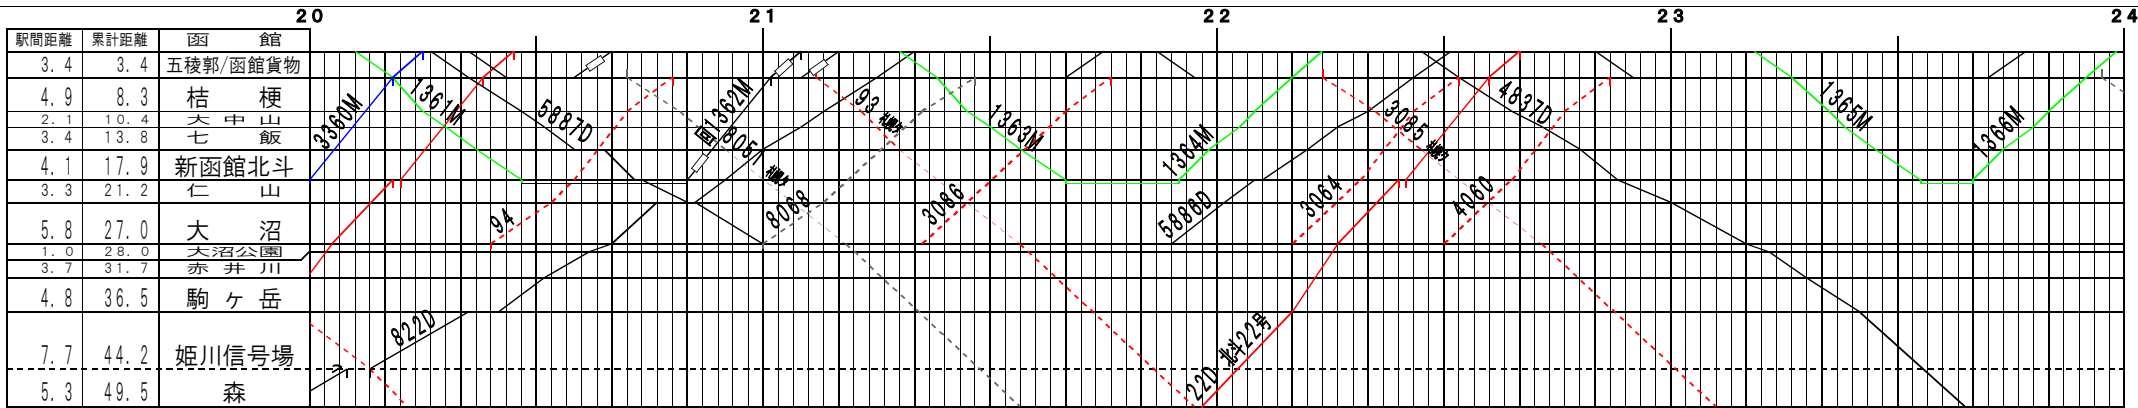

②基本【函館本線】函館～森、大沼～森(1)
© 2004-2021 SFL All rights reserved.

②基本【函館本線】函館～森、大沼～森(2)
© 2004-2021 SFL All rights reserved.

②基本【函館本線】函館～森、大沼～森(5)
© 2004-2021 SFL All rights reserved.

②基本【函館本線】函館～森、大沼～森(6)
© 2004-2021 SFL All rights reserved.