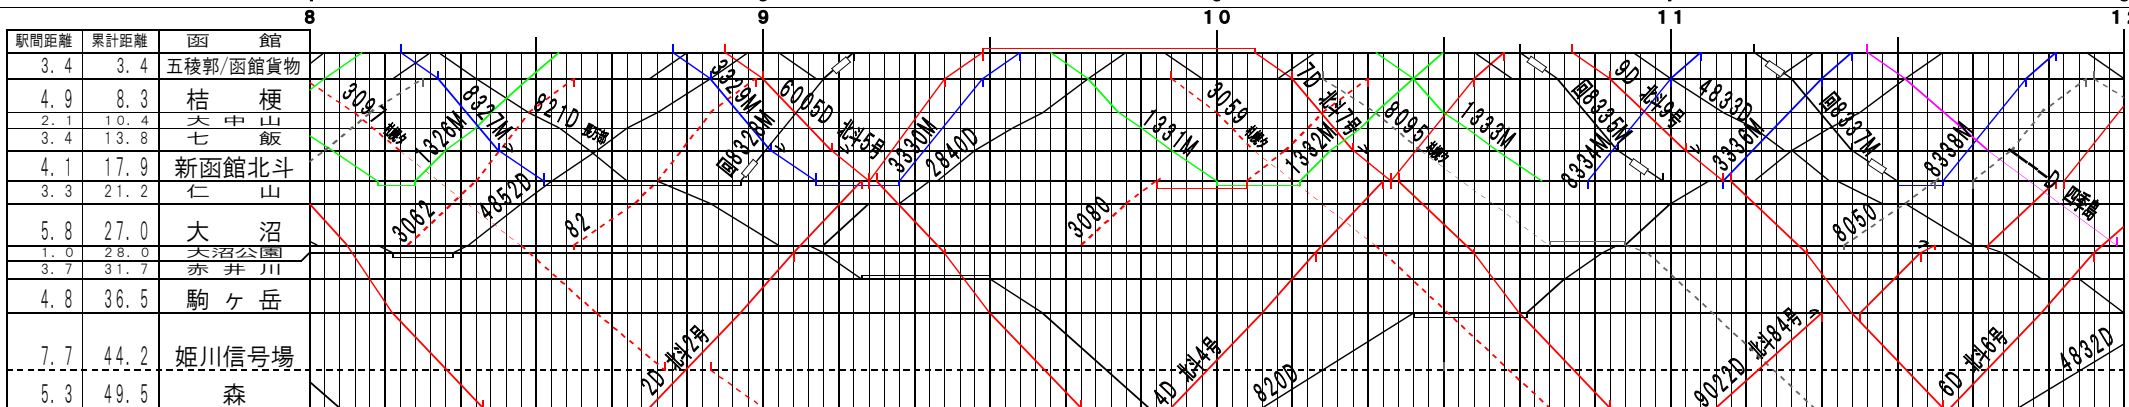

②基本【函館本線】函館～森、大沼～森(1)
© 2004-2021 SFL All rights reserved.

②基本【函館本線】函館～森、大沼～森(2)
© 2004-2021 SFL All rights reserved.

②基本【函館本線】函館～森、大沼～森(5)
© 2004-2021 SFL All rights reserved.

②基本【函館本線】函館～森、大沼～森(6)
© 2004-2021 SFL All rights reserved.