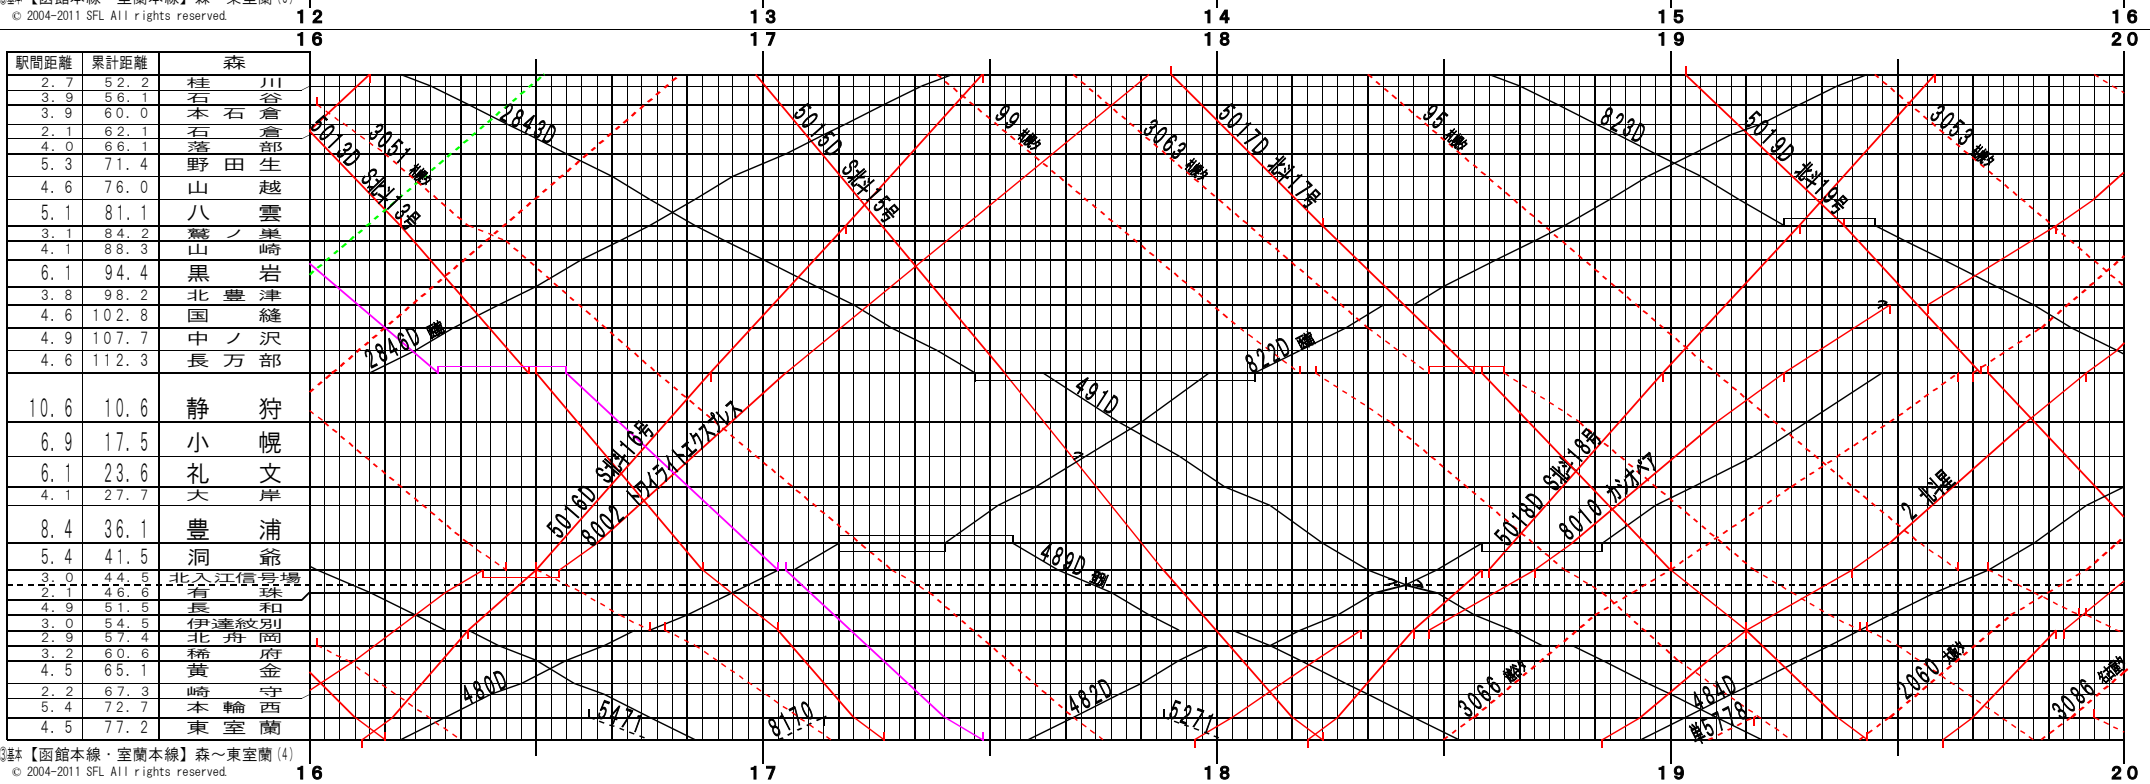

③註【函館本線・室蘭本線】森～東室蘭(1)  
© 2004-2011 SFL All rights reserved.

③註【函館本線・室蘭本線】森～東室蘭(2)  
© 2004-2011 SFL All rights reserved.

③詳【函館本線・室蘭本線】森～東室蘭(3)  
© 2004-2011 SFL All rights reserved.

③詳【函館本線・室蘭本線】森～東室蘭(4)  
© 2004-2011 SFL All rights reserved.

⑤【函館本線・室蘭本線】森～東室蘭(5)  
© 2004-2011 SFL All rights reserved.

⑥【函館本線・室蘭本線】森～東室蘭(6)  
© 2004-2011 SFL All rights reserved.