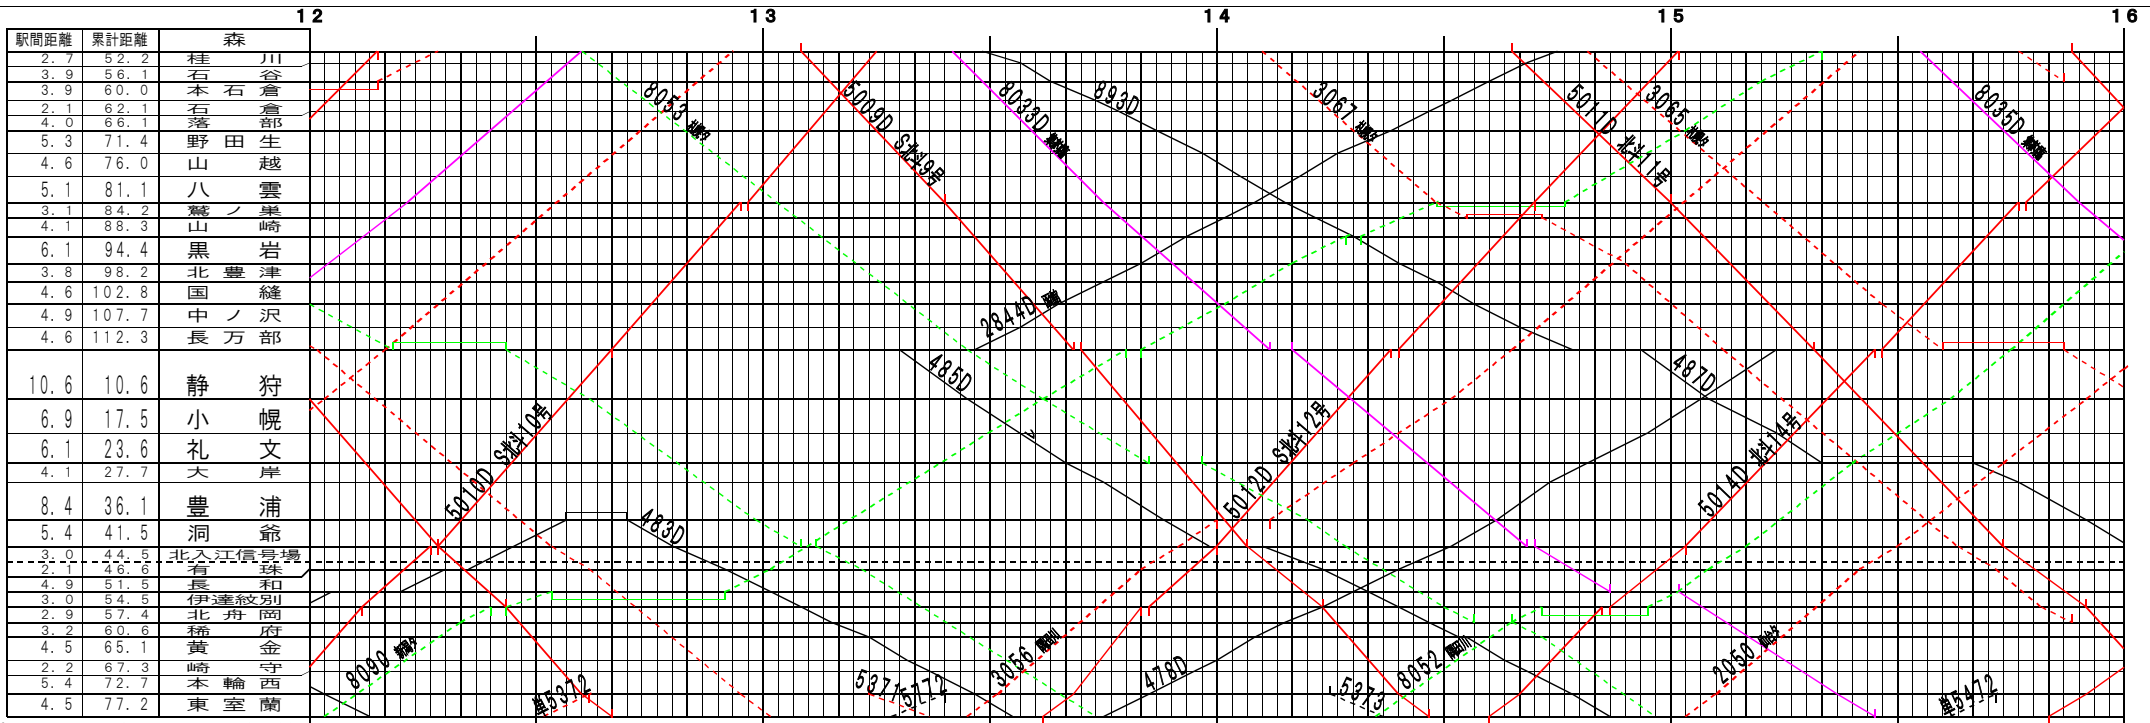

③註【函館本線・室蘭本線】森～東室蘭(1)  
© 2004-2011 SFL All rights reserved.

③註【函館本線・室蘭本線】森～東室蘭(2)  
© 2004-2011 SFL All rights reserved.

③詳【函館本線・室蘭本線】森～東室蘭(3)  
© 2004-2011 SFL All rights reserved.

③詳【函館本線・室蘭本線】森～東室蘭(4)  
© 2004-2011 SFL All rights reserved.

⑤【函館本線・室蘭本線】森～東室蘭(5)  
© 2004-2011 SFL All rights reserved.

⑥【函館本線・室蘭本線】森～東室蘭(6)  
© 2004-2011 SFL All rights reserved.