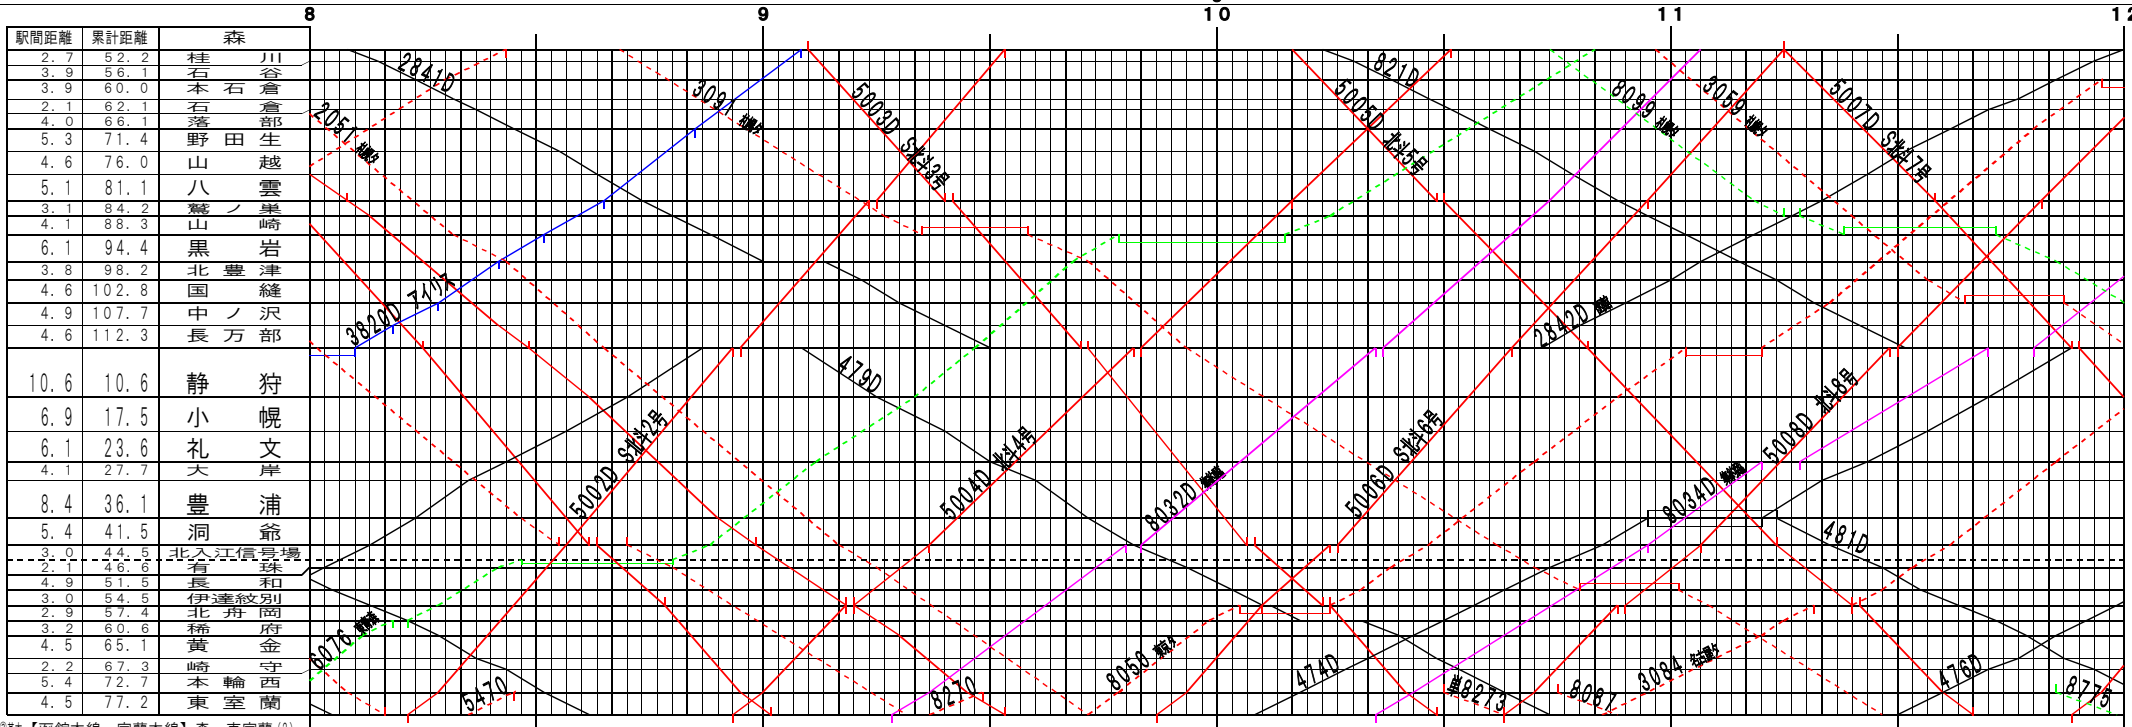

③註【函館本線・室蘭本線】森～東室蘭(1)  
© 2004-2011 SFL All rights reserved.

③註【函館本線・室蘭本線】森～東室蘭(2)  
© 2004-2011 SFL All rights reserved.

③詳【函館本線・室蘭本線】森～東室蘭(3)  
© 2004-2011 SFL All rights reserved.

③詳【函館本線・室蘭本線】森～東室蘭(4)  
© 2004-2011 SFL All rights reserved.

⑤【函館本線・室蘭本線】森～東室蘭(5)  
© 2004-2011 SFL All rights reserved.

⑥【函館本線・室蘭本線】森～東室蘭(6)  
© 2004-2011 SFL All rights reserved.