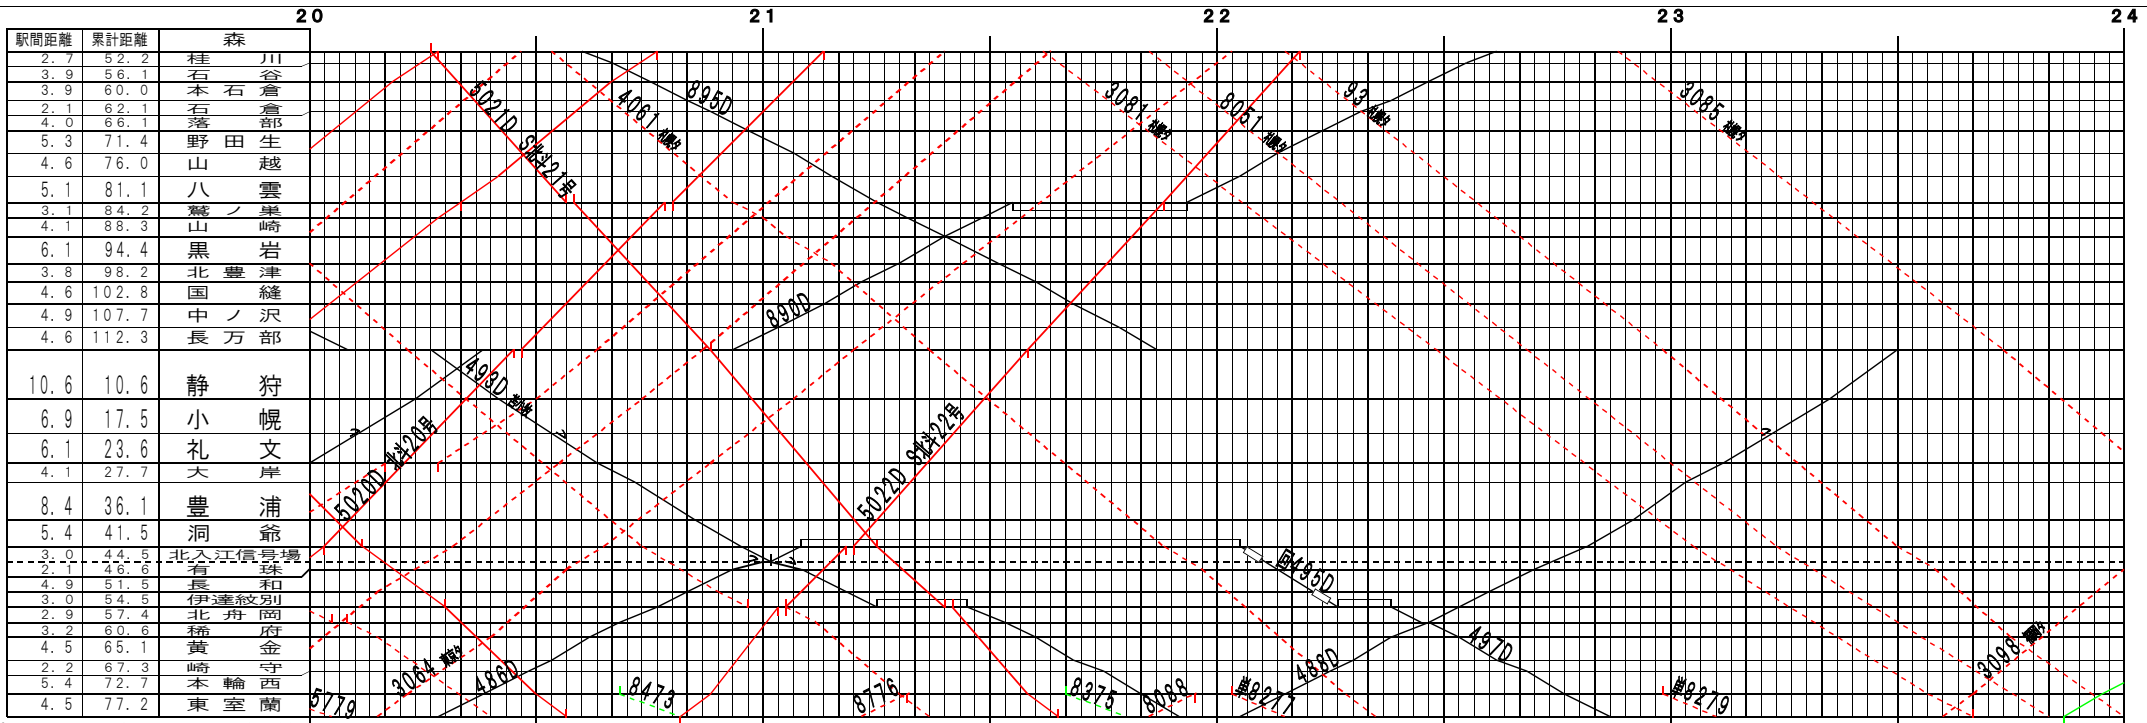

③註【函館本線・室蘭本線】森～東室蘭(1)  
© 2004-2011 SFL All rights reserved.

③註【函館本線・室蘭本線】森～東室蘭(2)  
© 2004-2011 SFL All rights reserved.

③詳【函館本線・室蘭本線】森～東室蘭(3)  
© 2004-2011 SFL All rights reserved.

③詳【函館本線・室蘭本線】森～東室蘭(4)  
© 2004-2011 SFL All rights reserved.

⑤【函館本線・室蘭本線】森～東室蘭(5)  
© 2004-2011 SFL All rights reserved.

⑥【函館本線・室蘭本線】森～東室蘭(6)  
© 2004-2011 SFL All rights reserved.