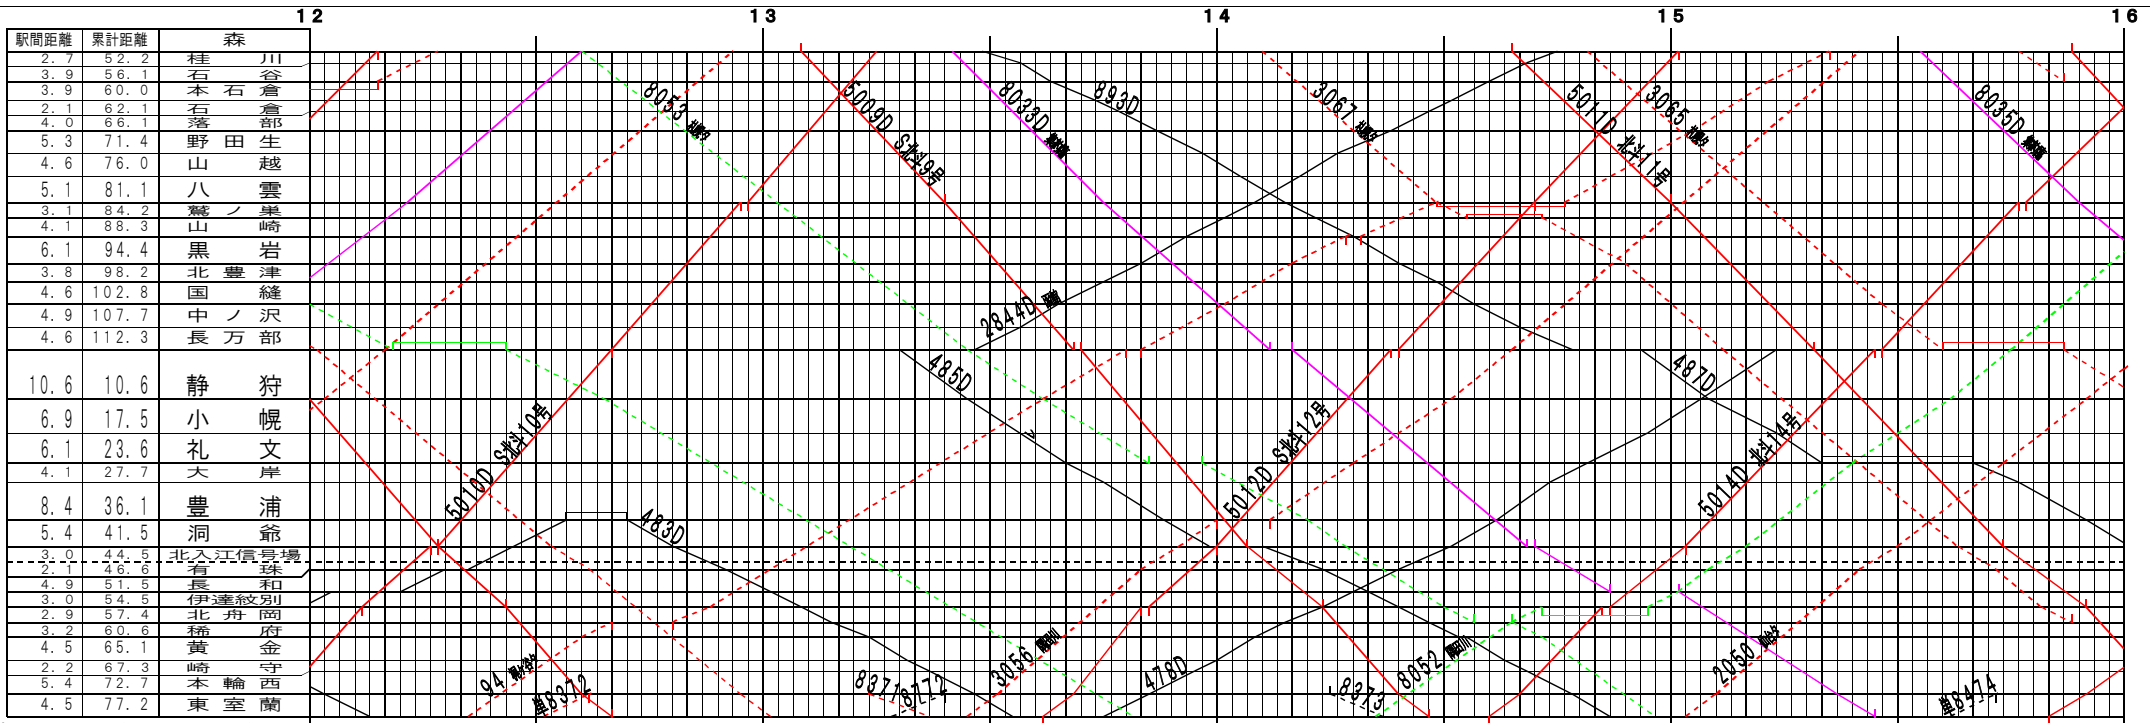

③註【函館本線・室蘭本線】森～東室蘭(1)
© 2004-2012 SFL All rights reserved.

③註【函館本線・室蘭本線】森～東室蘭(2)
© 2004-2012 SFL All rights reserved.

③【函館本線・室蘭本線】森～東室蘭(3)
© 2004-2012 SFL All rights reserved.

③【函館本線・室蘭本線】森～東室蘭(4)
© 2004-2012 SFL All rights reserved.