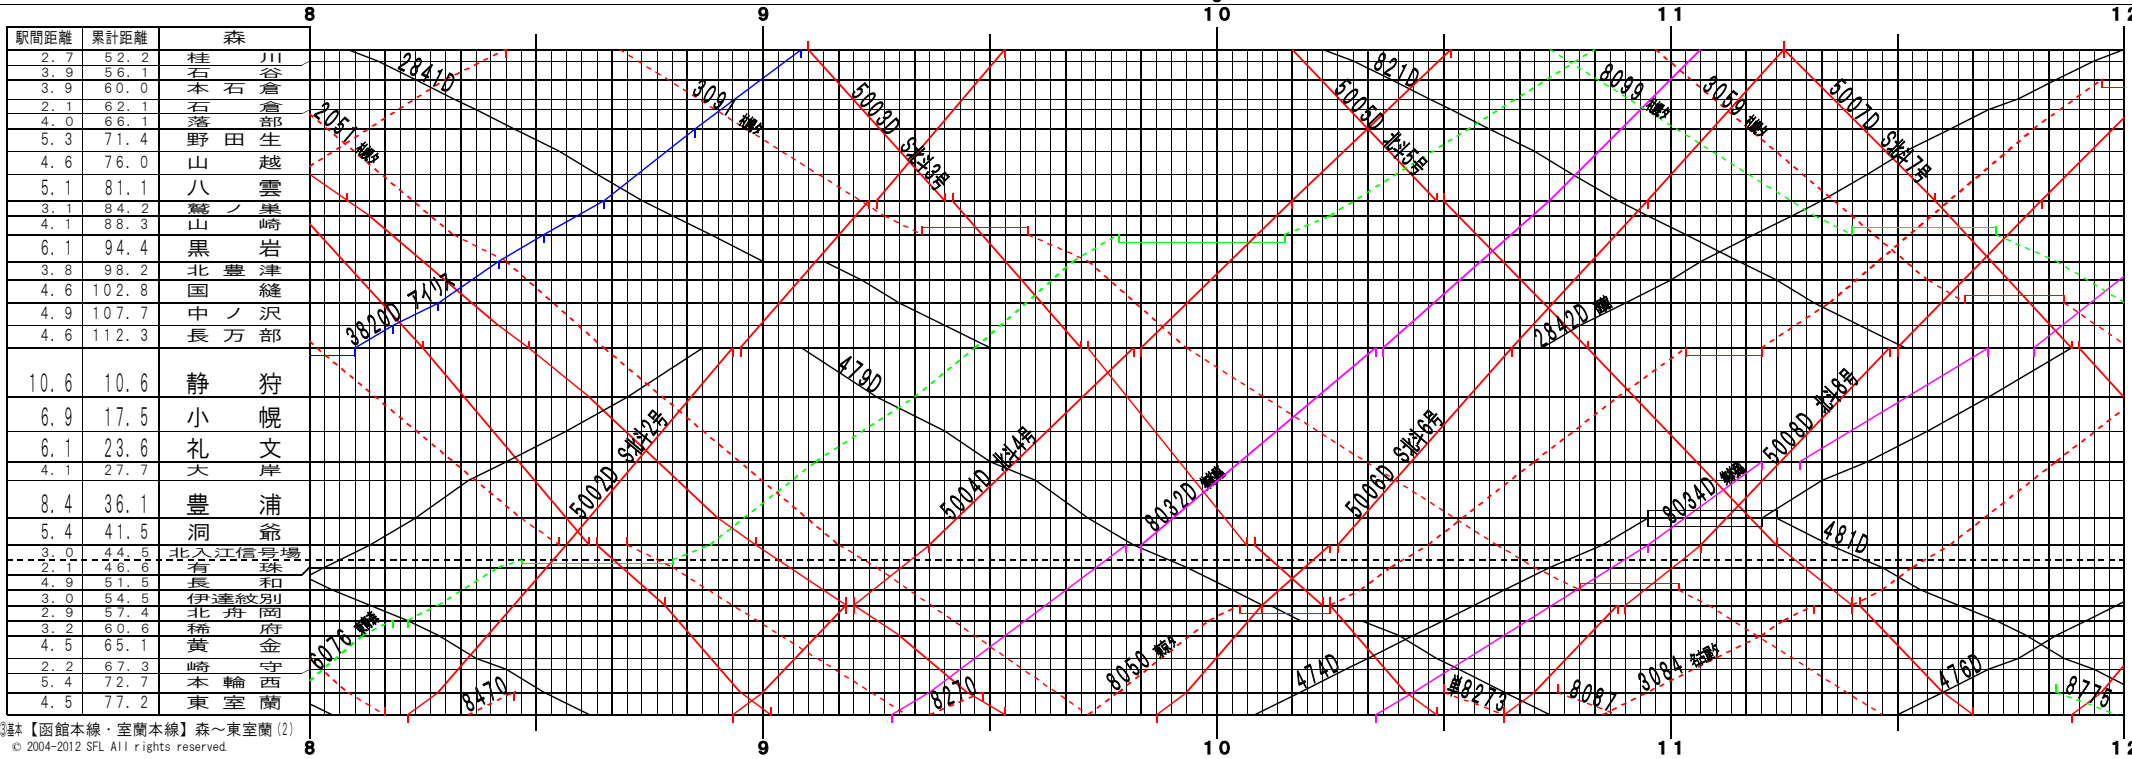

③註【函館本線・室蘭本線】森～東室蘭(1)
© 2004-2012 SFL All rights reserved.

③註【函館本線・室蘭本線】森～東室蘭(2)
© 2004-2012 SFL All rights reserved.

③【函館本線・室蘭本線】森～東室蘭(3)
© 2004-2012 SFL All rights reserved.

③【函館本線・室蘭本線】森～東室蘭(4)
© 2004-2012 SFL All rights reserved.