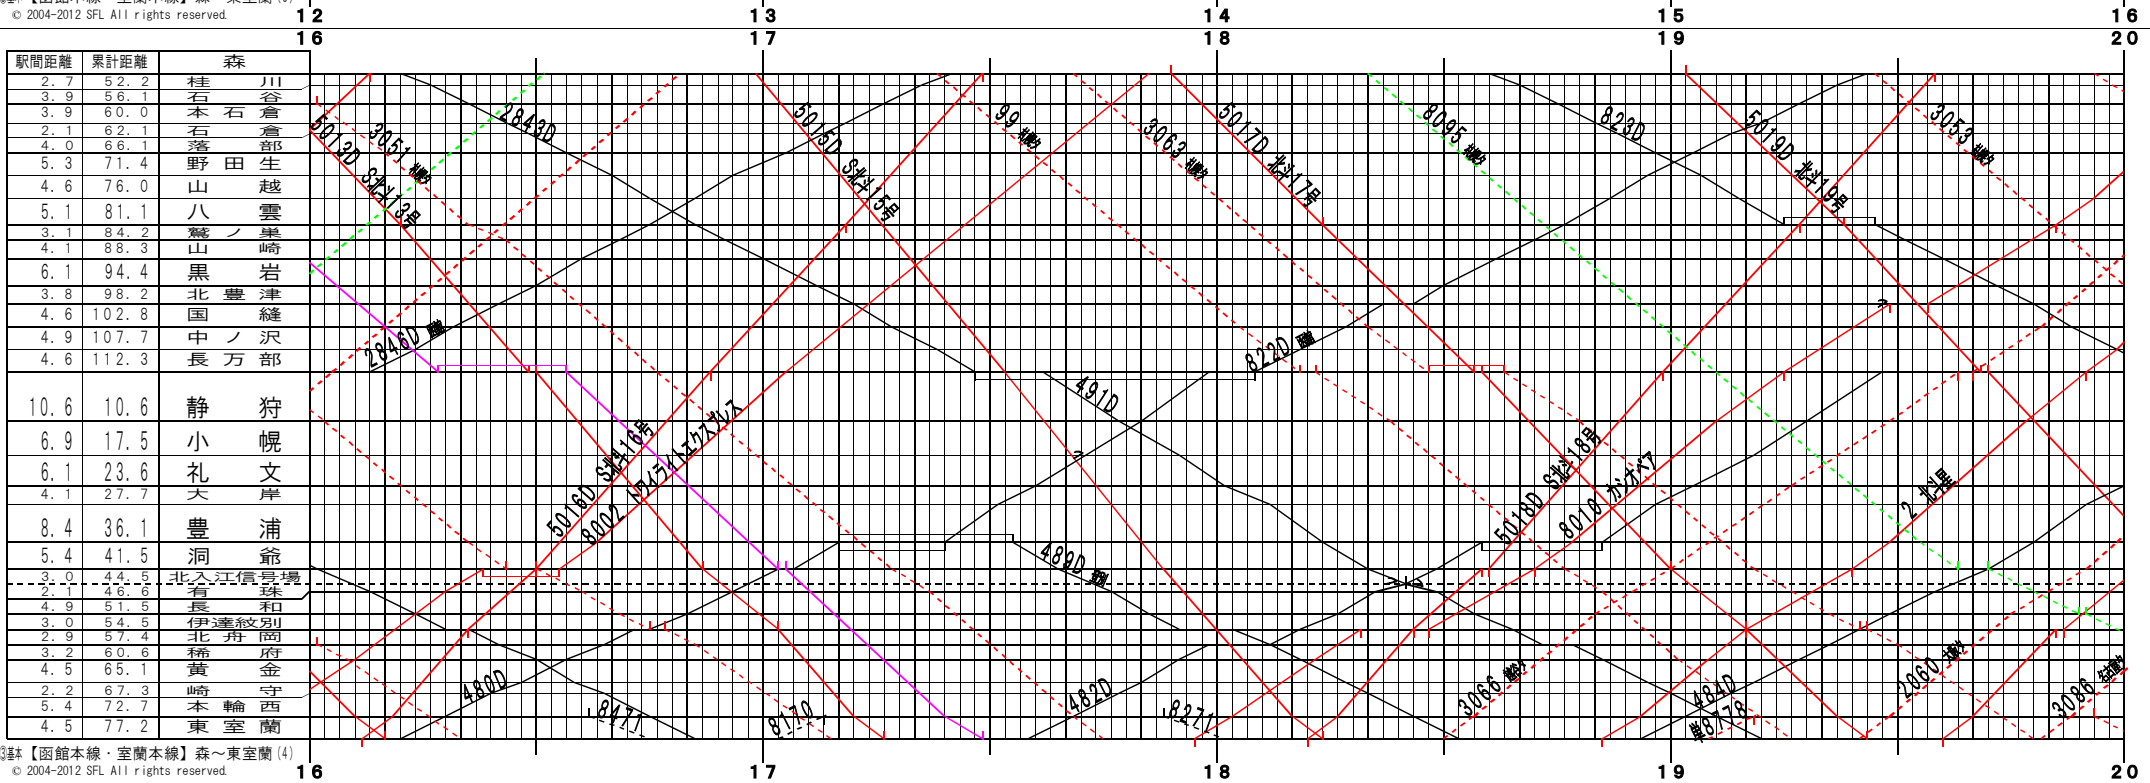

③註【函館本線・室蘭本線】森～東室蘭(1)
© 2004-2012 SFL All rights reserved.

③註【函館本線・室蘭本線】森～東室蘭(2)
© 2004-2012 SFL All rights reserved.

③【函館本線・室蘭本線】森～東室蘭(3)
© 2004-2012 SFL All rights reserved.

③【函館本線・室蘭本線】森～東室蘭(4)
© 2004-2012 SFL All rights reserved.