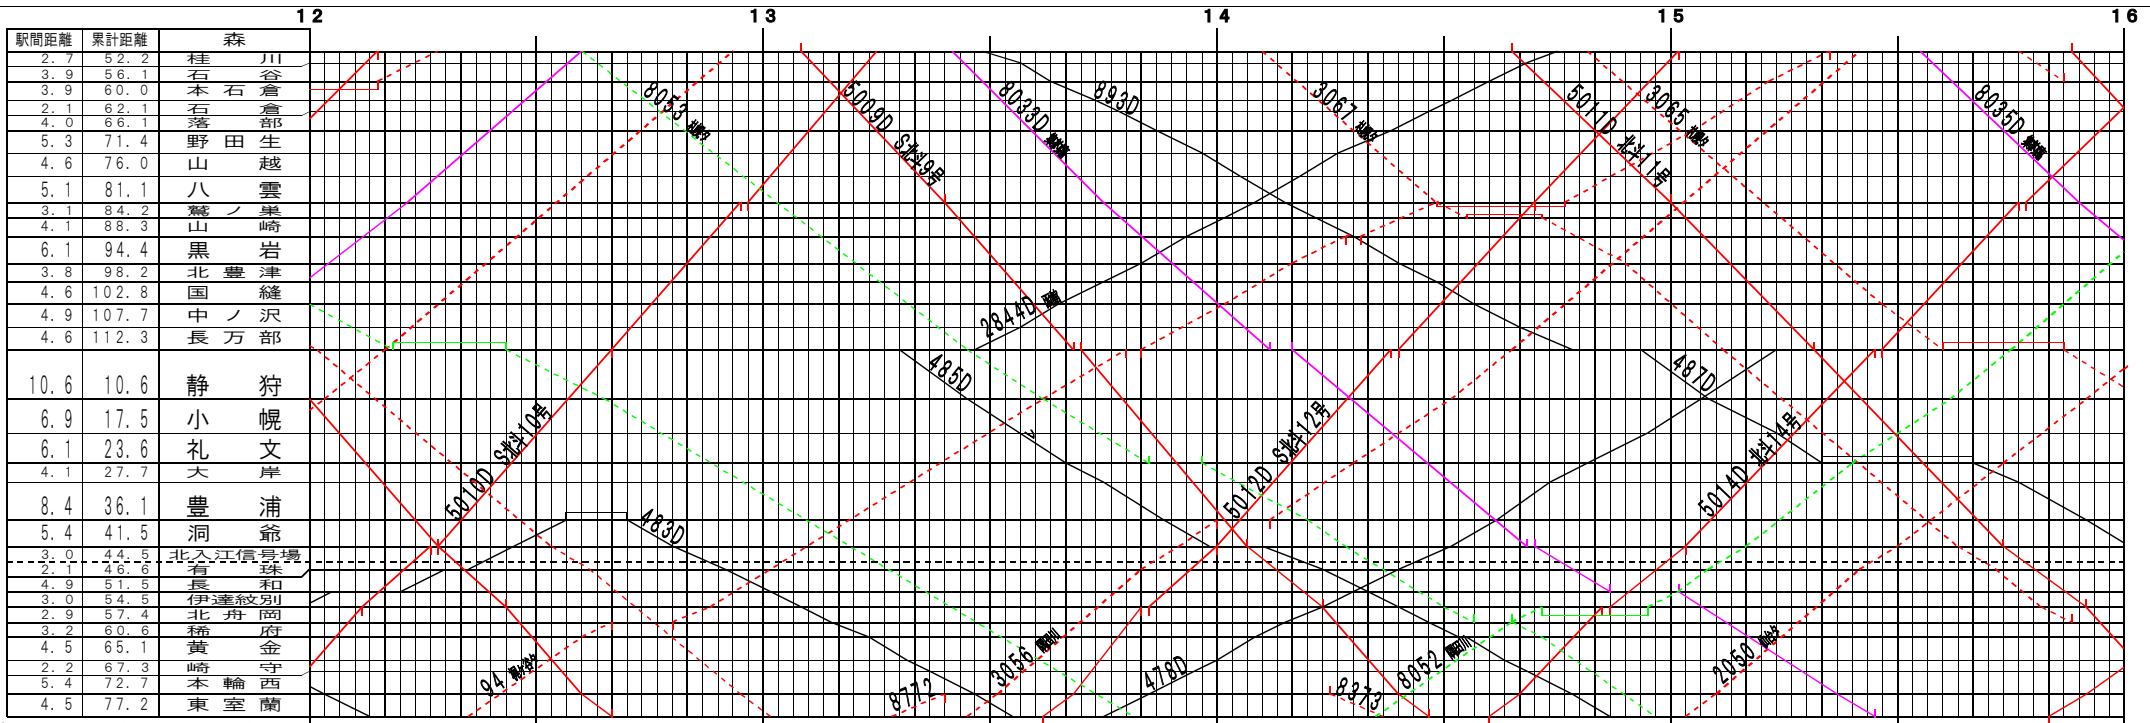

③註【函館本線・室蘭本線】森～東室蘭(1)
© 2004-2012 SFL All rights reserved.

③註【函館本線・室蘭本線】森～東室蘭(2)
© 2004-2012 SFL All rights reserved.

③註【函館本線・室蘭本線】森～東室蘭(3)
© 2004-2012 SFL All rights reserved.

③註【函館本線・室蘭本線】森～東室蘭(4)
© 2004-2012 SFL All rights reserved.