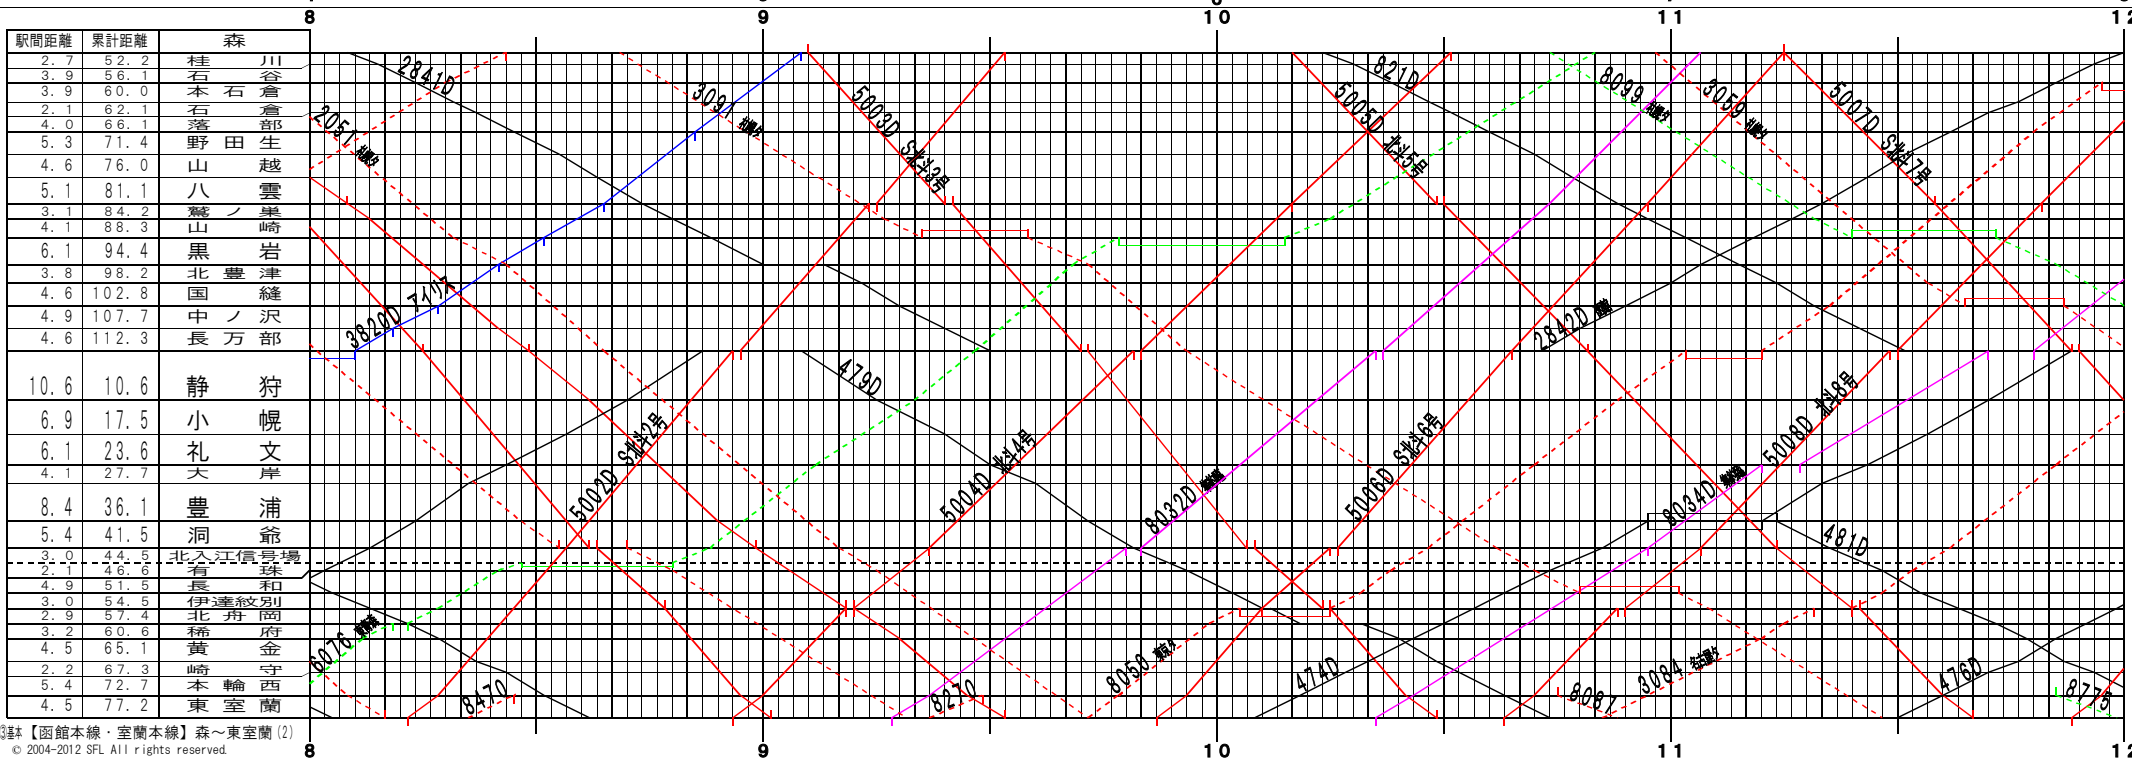

③註【函館本線・室蘭本線】森～東室蘭(1)
© 2004-2012 SFL All rights reserved.

③註【函館本線・室蘭本線】森～東室蘭(2)
© 2004-2012 SFL All rights reserved.

③註【函館本線・室蘭本線】森～東室蘭(3)
© 2004-2012 SFL All rights reserved.

③註【函館本線・室蘭本線】森～東室蘭(4)
© 2004-2012 SFL All rights reserved.