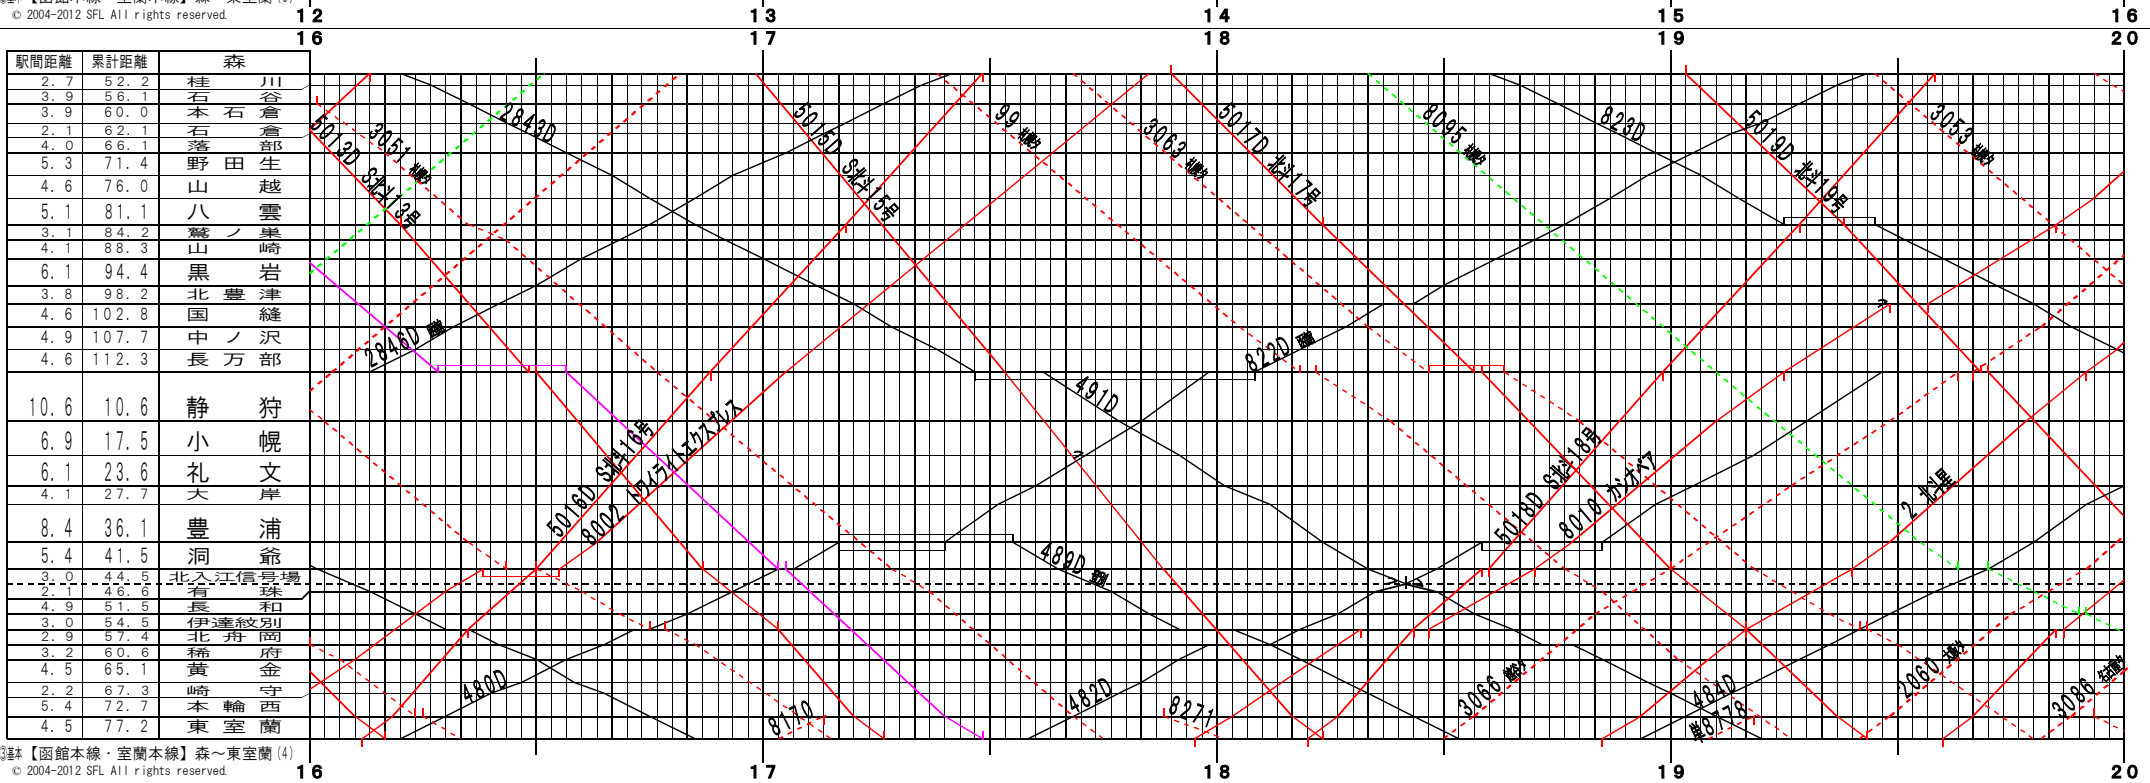

③註【函館本線・室蘭本線】森～東室蘭(1)
© 2004-2012 SFL All rights reserved.

③註【函館本線・室蘭本線】森～東室蘭(2)
© 2004-2012 SFL All rights reserved.

③註【函館本線・室蘭本線】森～東室蘭(3)
© 2004-2012 SFL All rights reserved.

③註【函館本線・室蘭本線】森～東室蘭(4)
© 2004-2012 SFL All rights reserved.