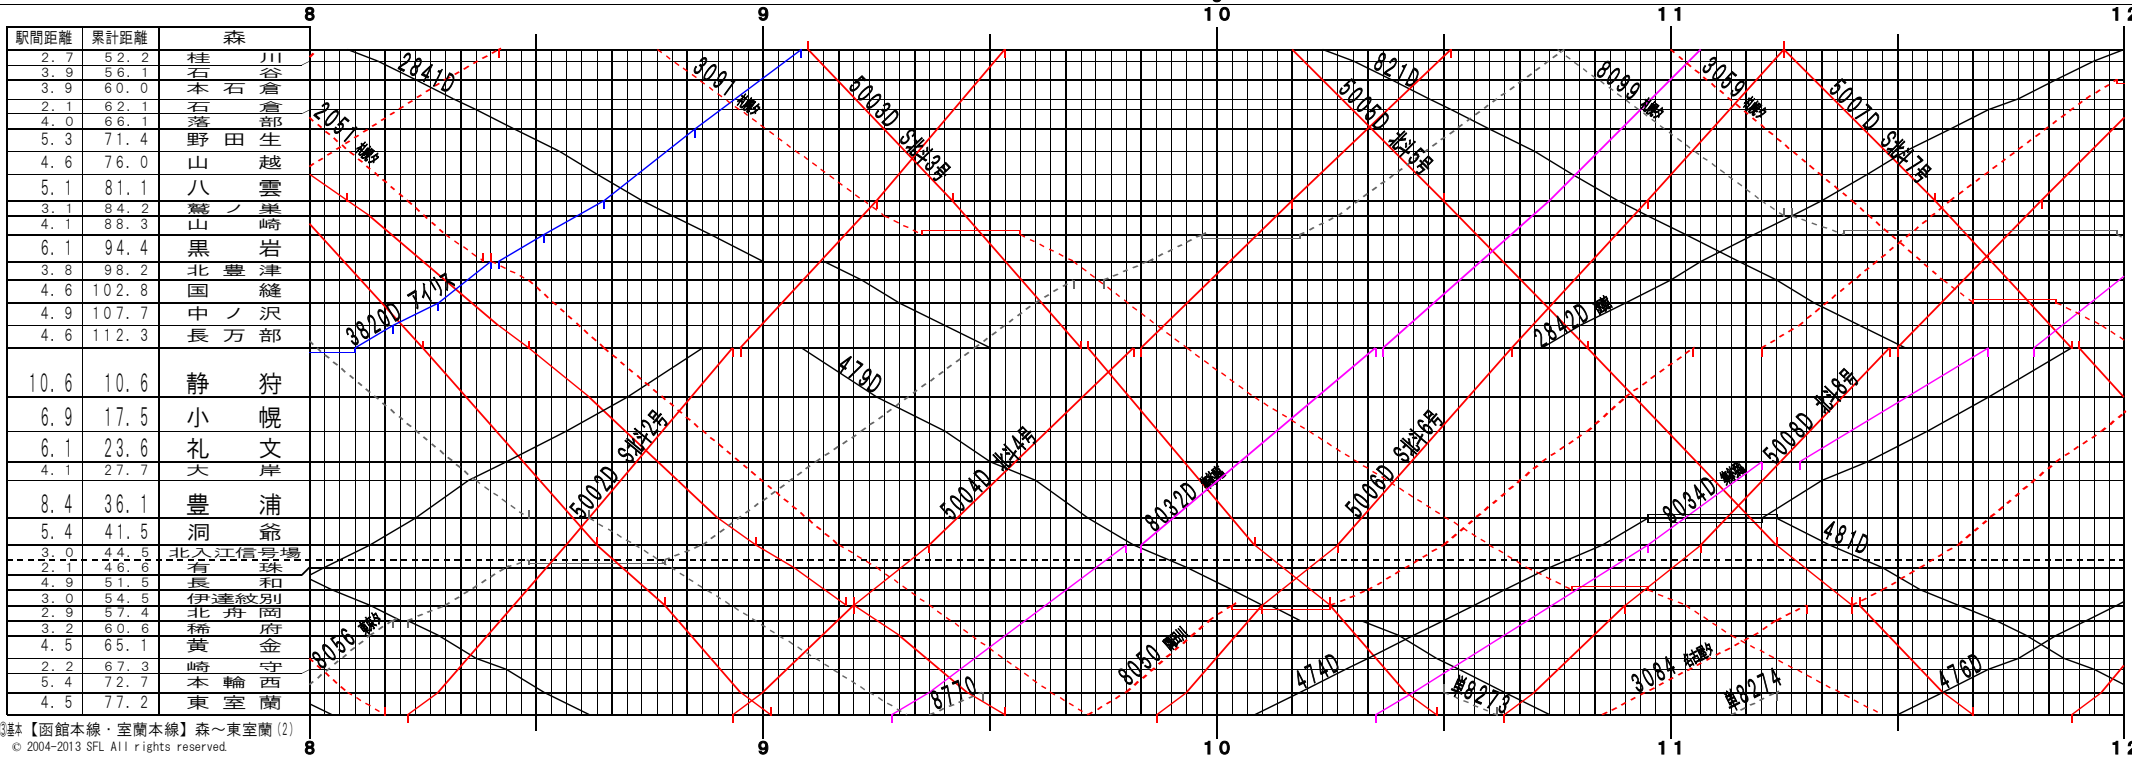

③註【函館本線・室蘭本線】森～東室蘭(1)
© 2004-2013 SFL All rights reserved.

⑤【函館本線・室蘭本線】森～東室蘭(5)
© 2004-2013 SFL All rights reserved.

⑥【函館本線・室蘭本線】森～東室蘭(6)
© 2004-2013 SFL All rights reserved.