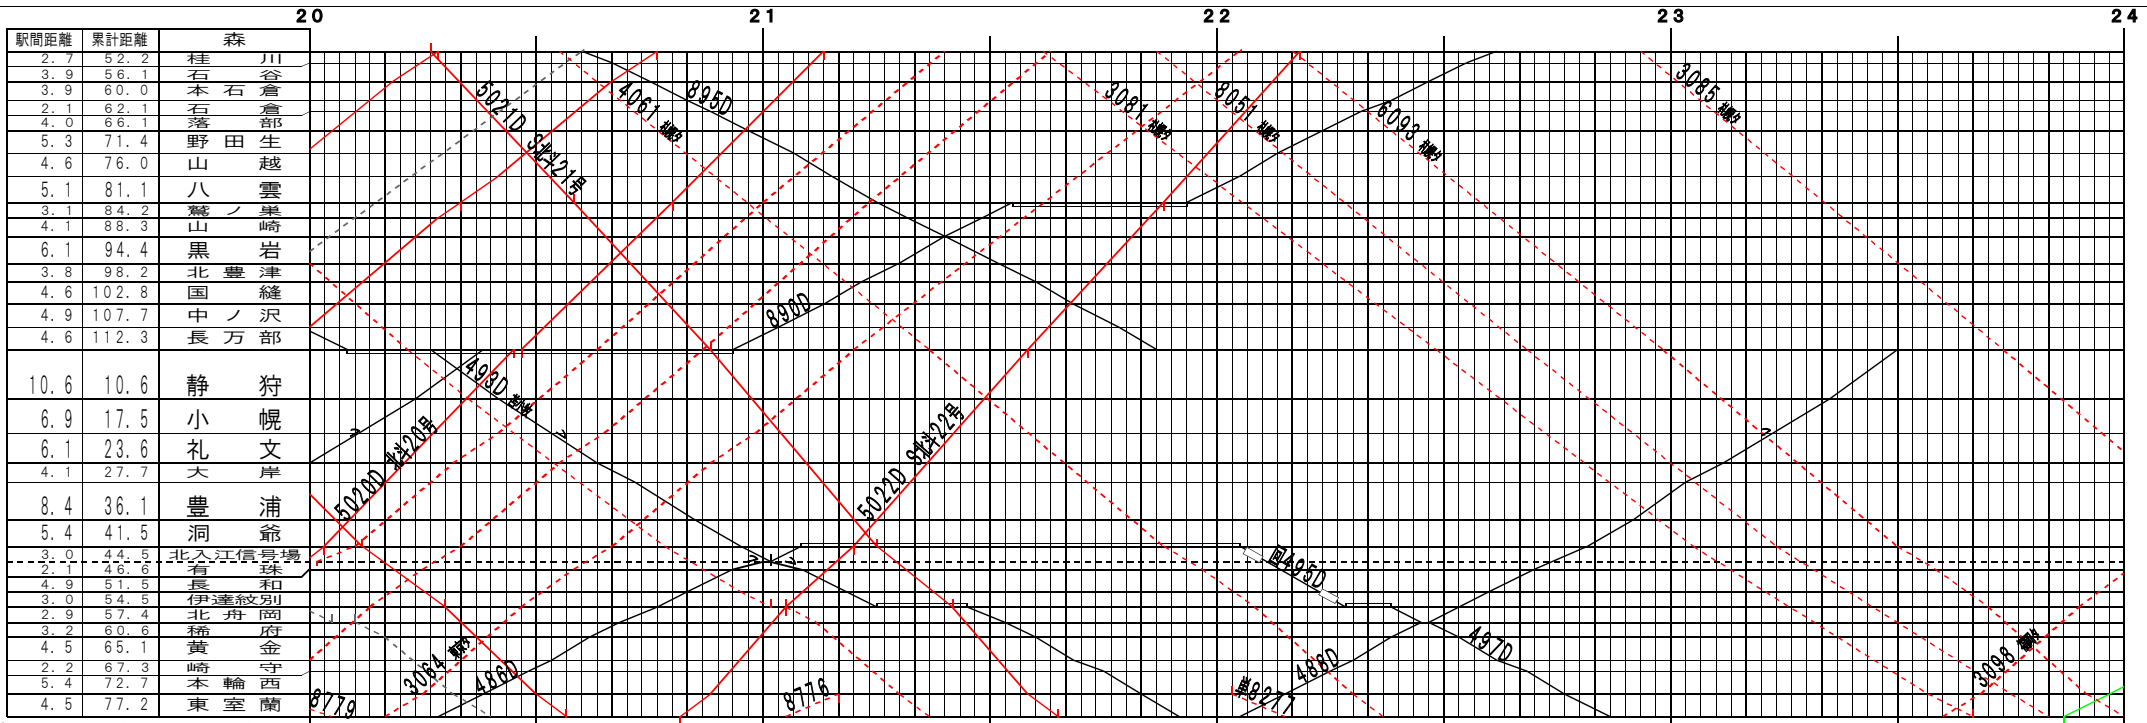

③註【函館本線・室蘭本線】森～東室蘭(1)
© 2004-2013 SFL All rights reserved.

⑤【函館本線・室蘭本線】森～東室蘭(5)
© 2004-2013 SFL All rights reserved.

⑥【函館本線・室蘭本線】森～東室蘭(6)
© 2004-2013 SFL All rights reserved.