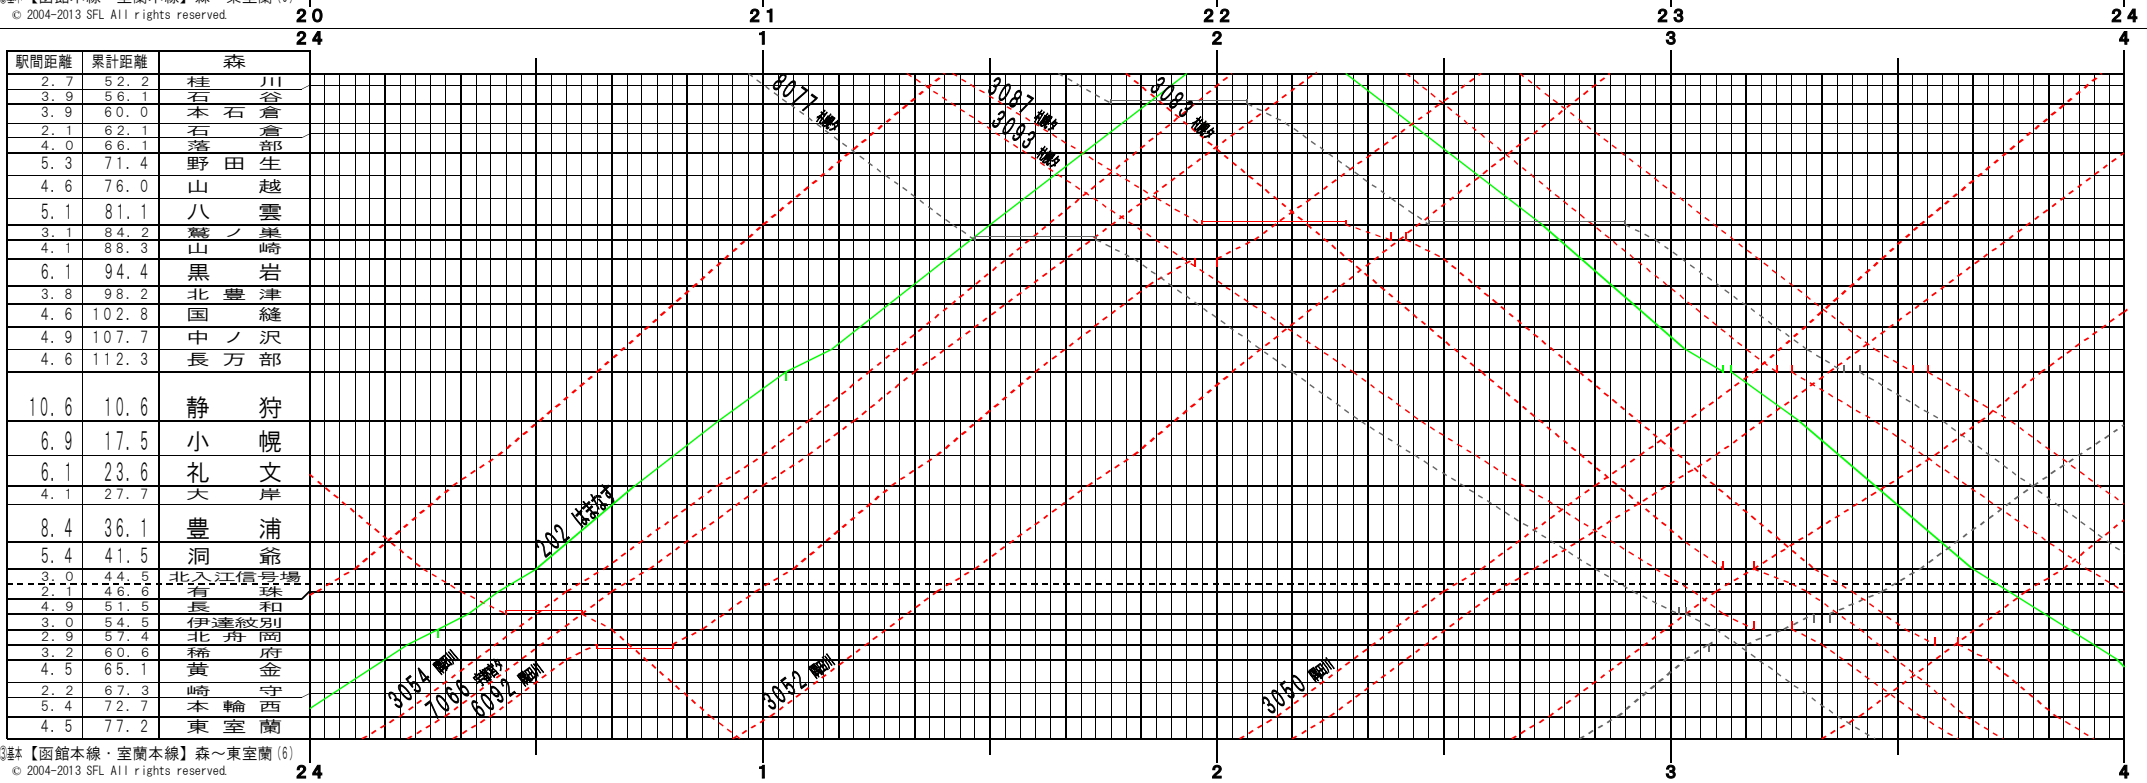

③註【函館本線・室蘭本線】森～東室蘭(1)
© 2004-2013 SFL All rights reserved.

⑤【函館本線・室蘭本線】森～東室蘭(5)
© 2004-2013 SFL All rights reserved.

⑥【函館本線・室蘭本線】森～東室蘭(6)
© 2004-2013 SFL All rights reserved.