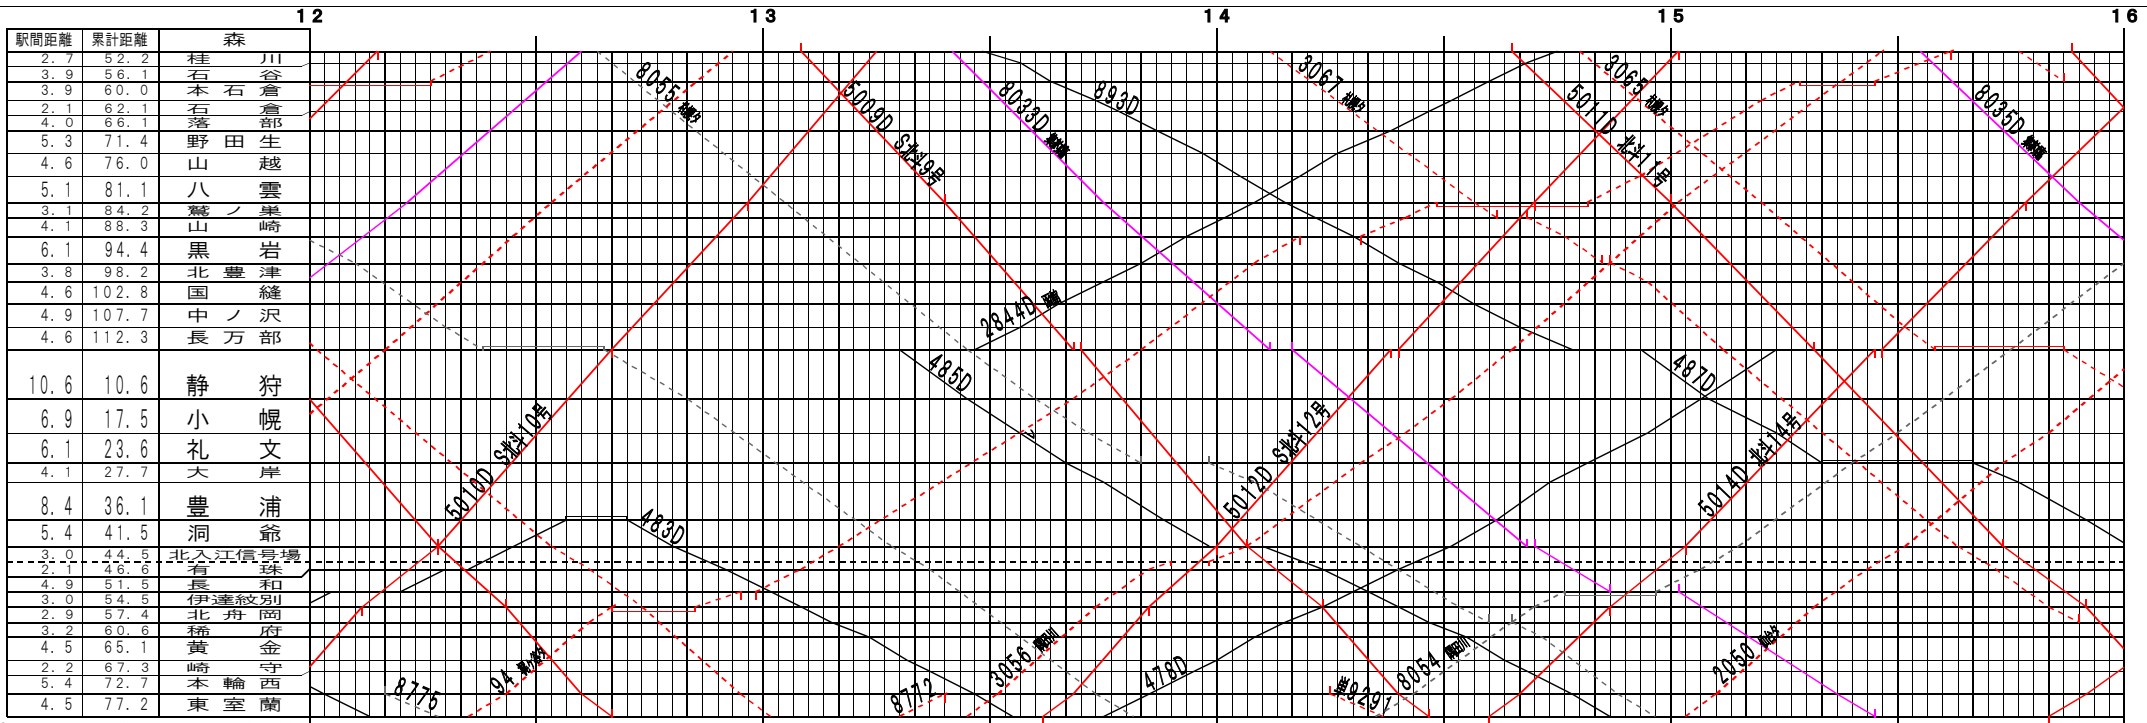

③註【函館本線・室蘭本線】森～東室蘭(1)
© 2004-2013 SFL All rights reserved.

⑤【函館本線・室蘭本線】森～東室蘭(5)
© 2004-2013 SFL All rights reserved.

⑥【函館本線・室蘭本線】森～東室蘭(6)
© 2004-2013 SFL All rights reserved.