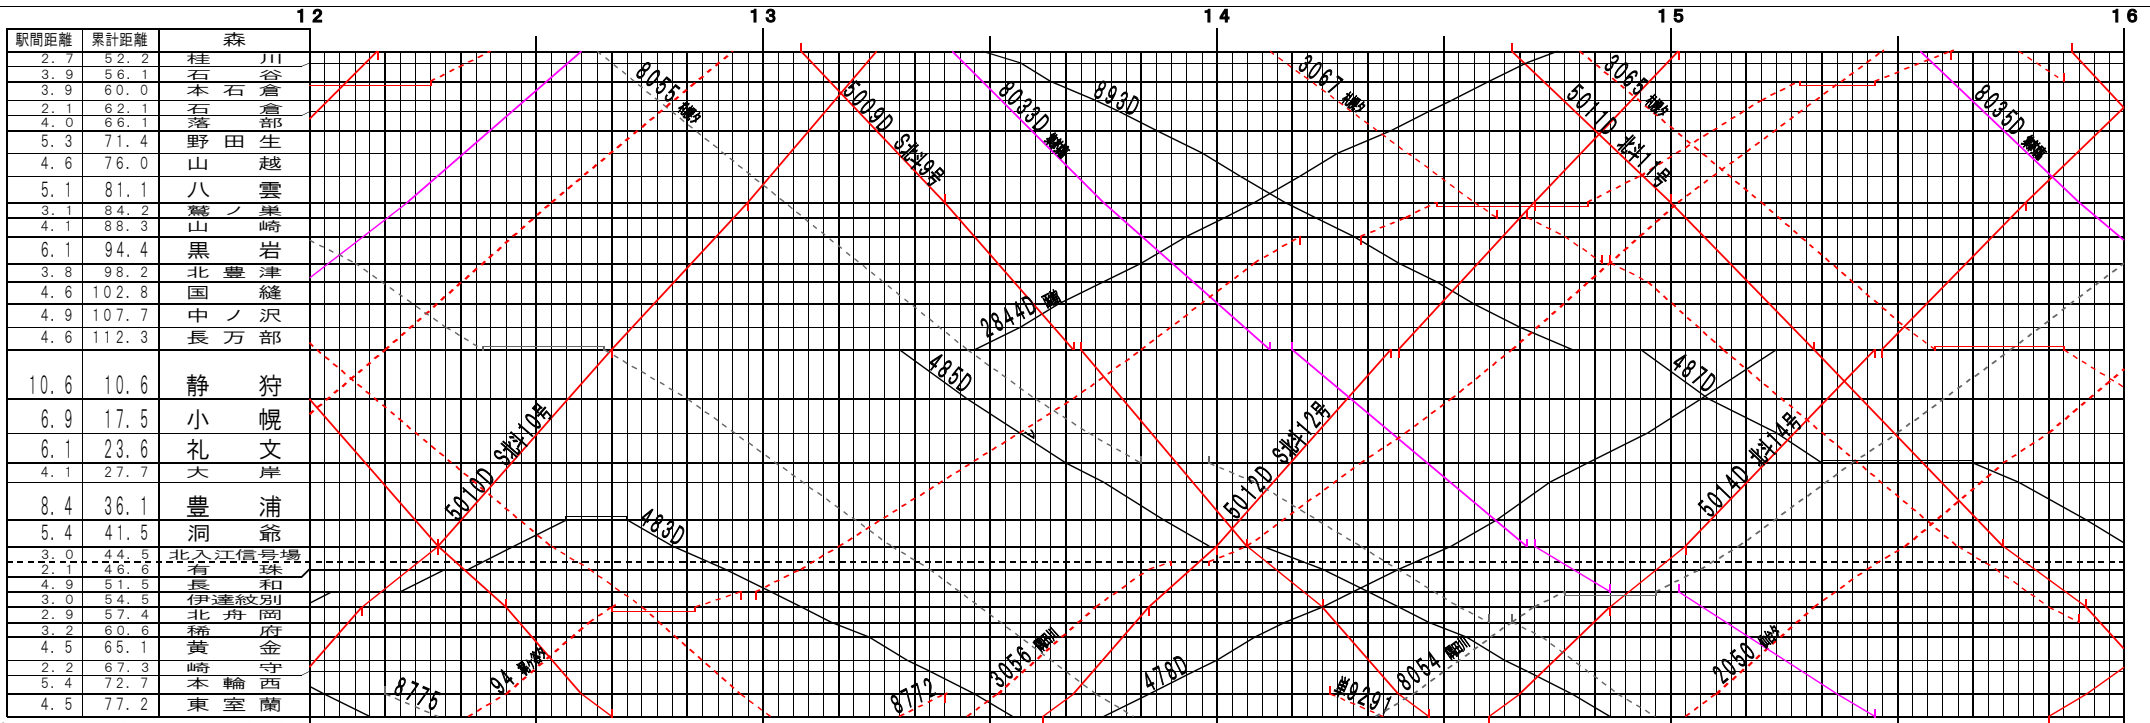

③ 路線【函館本線・室蘭本線】森～東室蘭(1)
© 2004-2013 SFL All rights reserved.

③ 路線【函館本線・室蘭本線】森～東室蘭(2)
© 2004-2013 SFL All rights reserved.

③題【函館本線・室蘭本線】森～東室蘭(3)
© 2004-2013 SFL All rights reserved.

③題【函館本線・室蘭本線】森～東室蘭(4)
© 2004-2013 SFL All rights reserved.

③距離【函館本線・室蘭本線】森～東室蘭(5)
© 2004-2013 SFL All rights reserved.

③距離【函館本線・室蘭本線】森～東室蘭(6)
© 2004-2013 SFL All rights reserved.