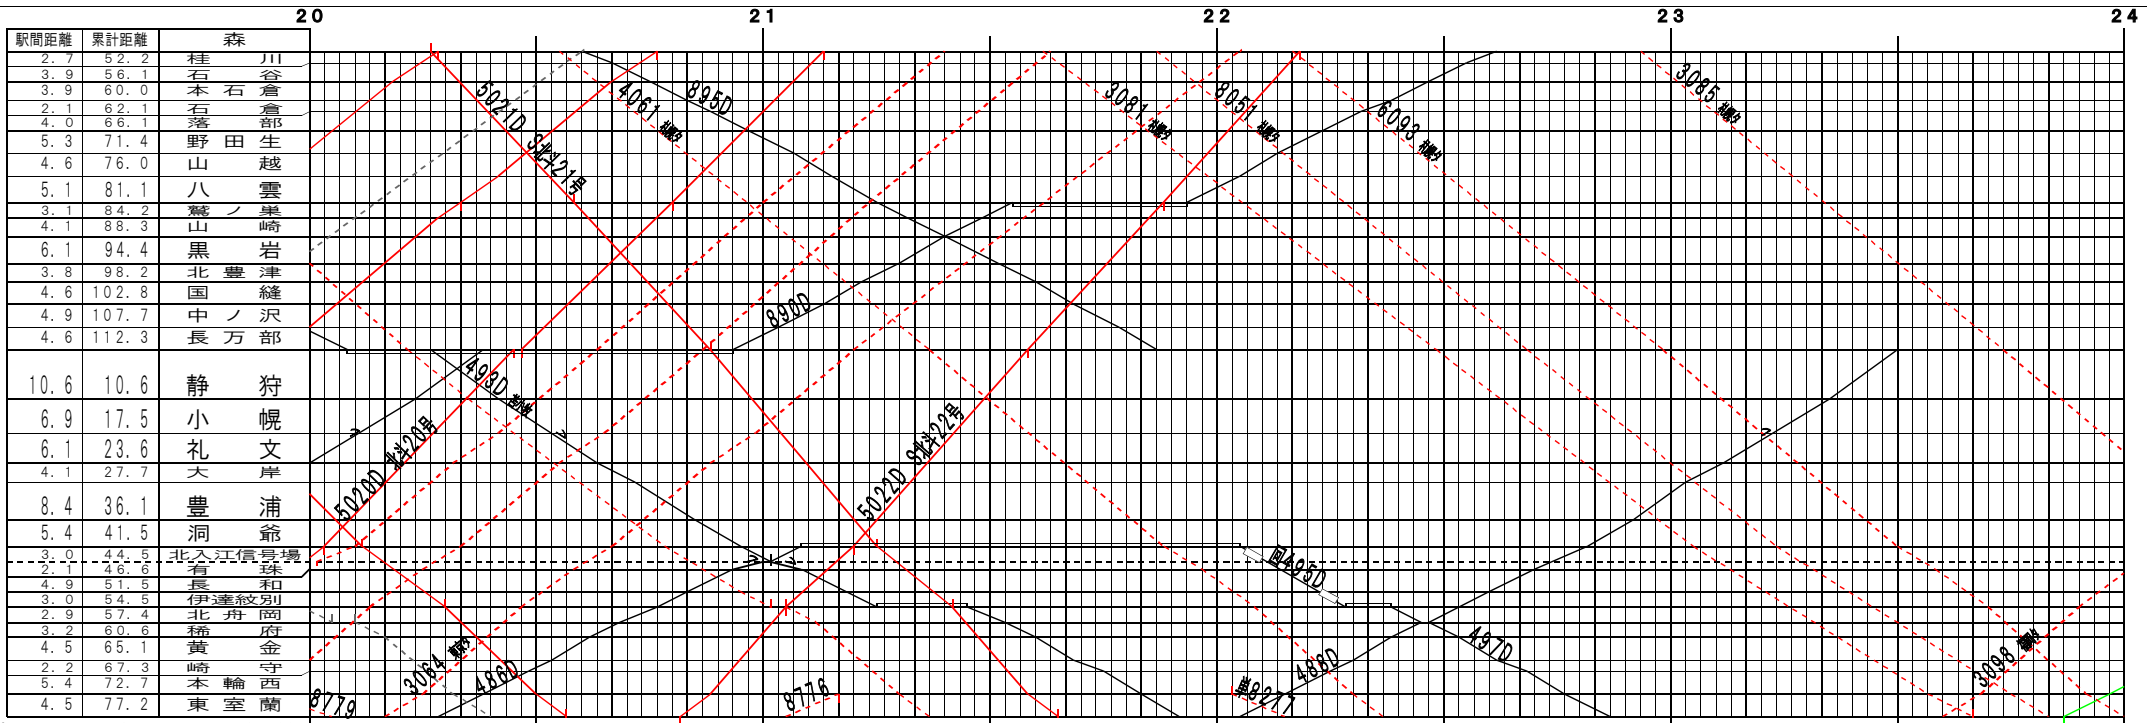

③ 路線【函館本線・室蘭本線】森～東室蘭(1)
© 2004-2013 SFL All rights reserved.

③ 路線【函館本線・室蘭本線】森～東室蘭(2)
© 2004-2013 SFL All rights reserved.

③題【函館本線・室蘭本線】森～東室蘭(3)
© 2004-2013 SFL All rights reserved.

③題【函館本線・室蘭本線】森～東室蘭(4)
© 2004-2013 SFL All rights reserved.

③距離【函館本線・室蘭本線】森～東室蘭(5)
© 2004-2013 SFL All rights reserved.

③距離【函館本線・室蘭本線】森～東室蘭(6)
© 2004-2013 SFL All rights reserved.