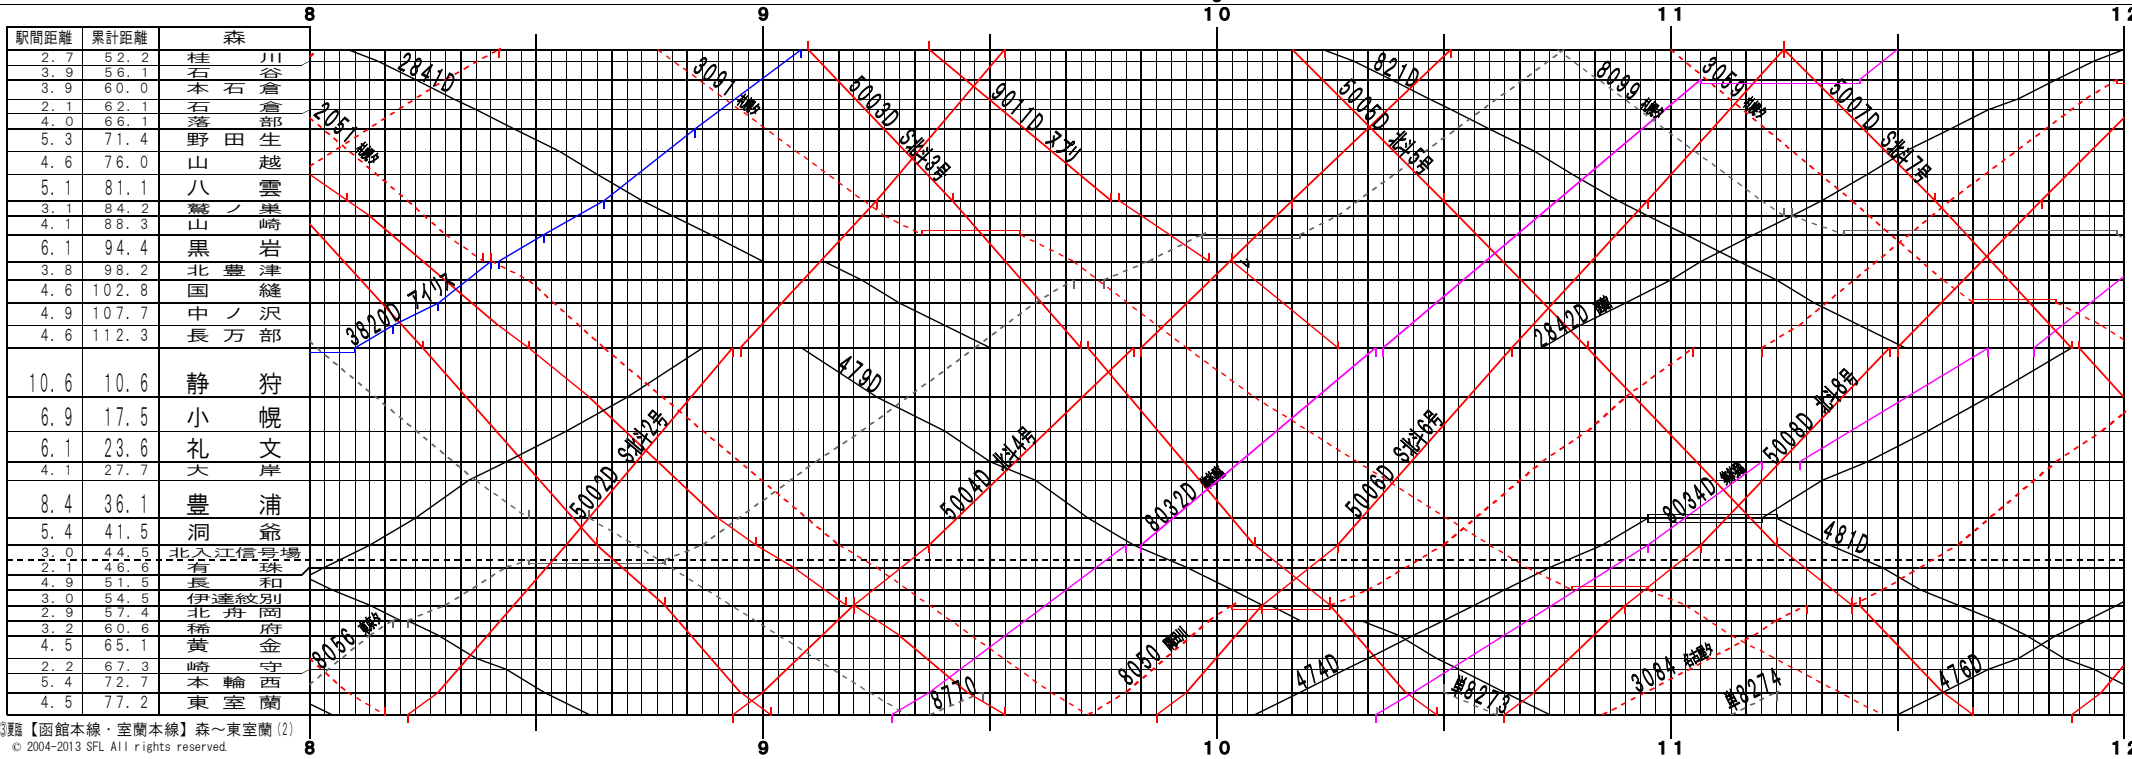

③ 路線【函館本線・室蘭本線】森～東室蘭(1)
© 2004-2013 SFL All rights reserved.

③ 路線【函館本線・室蘭本線】森～東室蘭(2)
© 2004-2013 SFL All rights reserved.

③題【函館本線・室蘭本線】森～東室蘭(3)
© 2004-2013 SFL All rights reserved.

③題【函館本線・室蘭本線】森～東室蘭(4)
© 2004-2013 SFL All rights reserved.

③距離【函館本線・室蘭本線】森～東室蘭(5)
© 2004-2013 SFL All rights reserved.

③距離【函館本線・室蘭本線】森～東室蘭(6)
© 2004-2013 SFL All rights reserved.