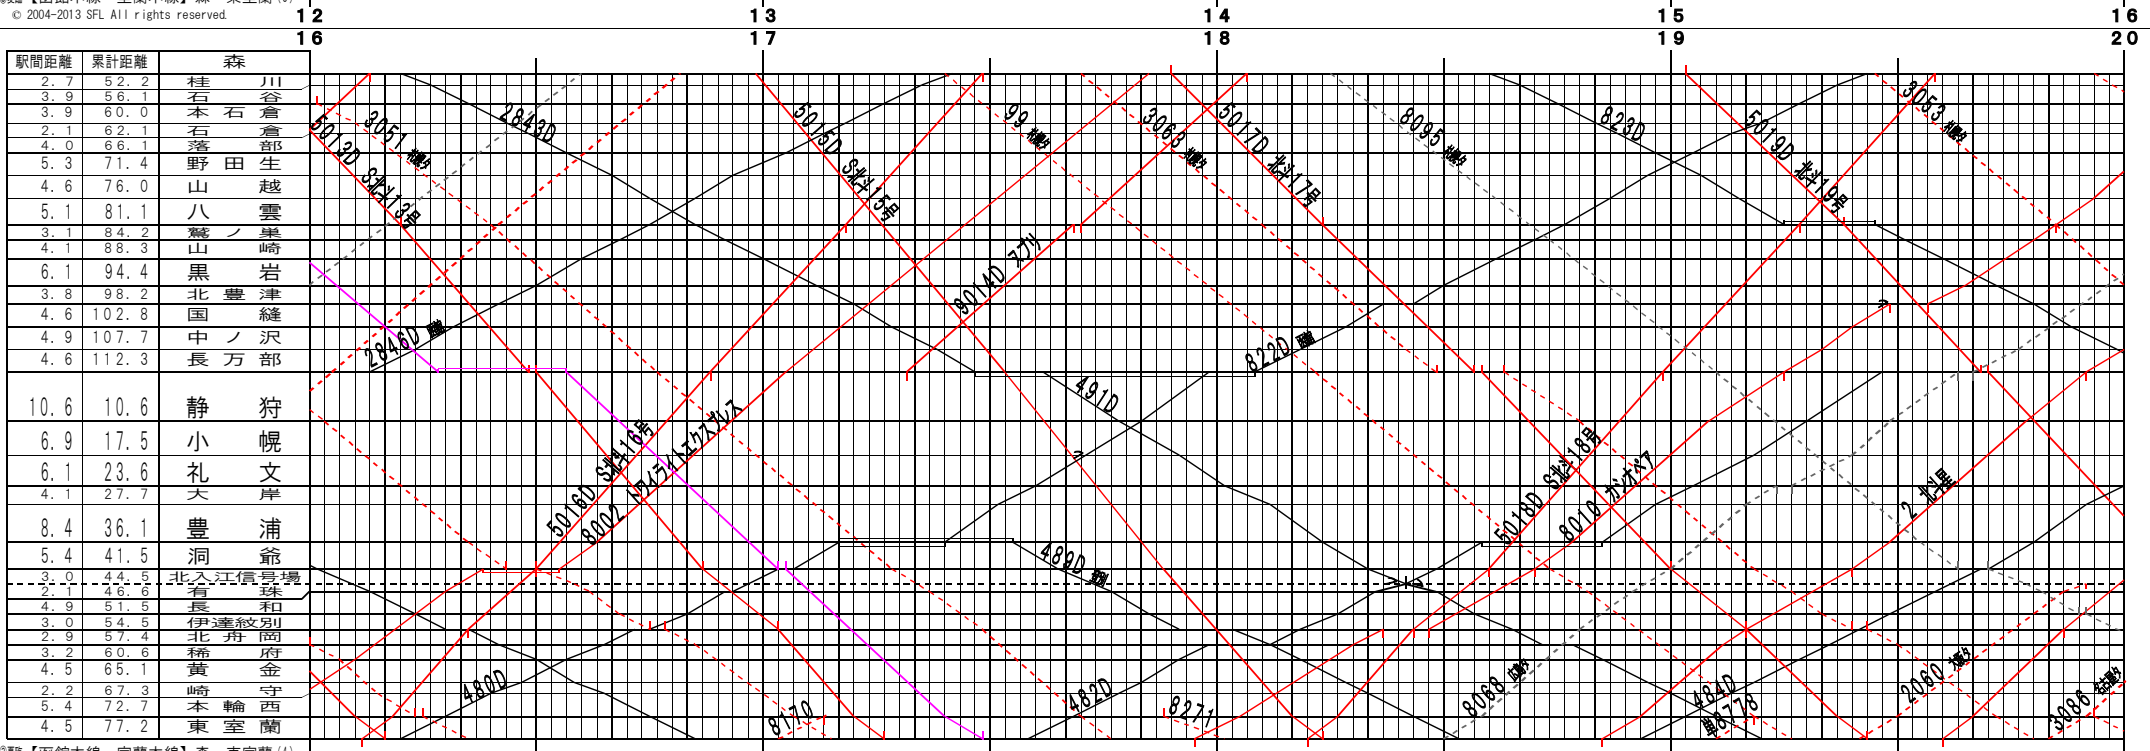

③ 路線【函館本線・室蘭本線】森～東室蘭(1)
© 2004-2013 SFL All rights reserved.

③ 路線【函館本線・室蘭本線】森～東室蘭(2)
© 2004-2013 SFL All rights reserved.

③題【函館本線・室蘭本線】森～東室蘭(3)
© 2004-2013 SFL All rights reserved.

③題【函館本線・室蘭本線】森～東室蘭(4)
© 2004-2013 SFL All rights reserved.

③距離【函館本線・室蘭本線】森～東室蘭(5)
© 2004-2013 SFL All rights reserved.

③距離【函館本線・室蘭本線】森～東室蘭(6)
© 2004-2013 SFL All rights reserved.