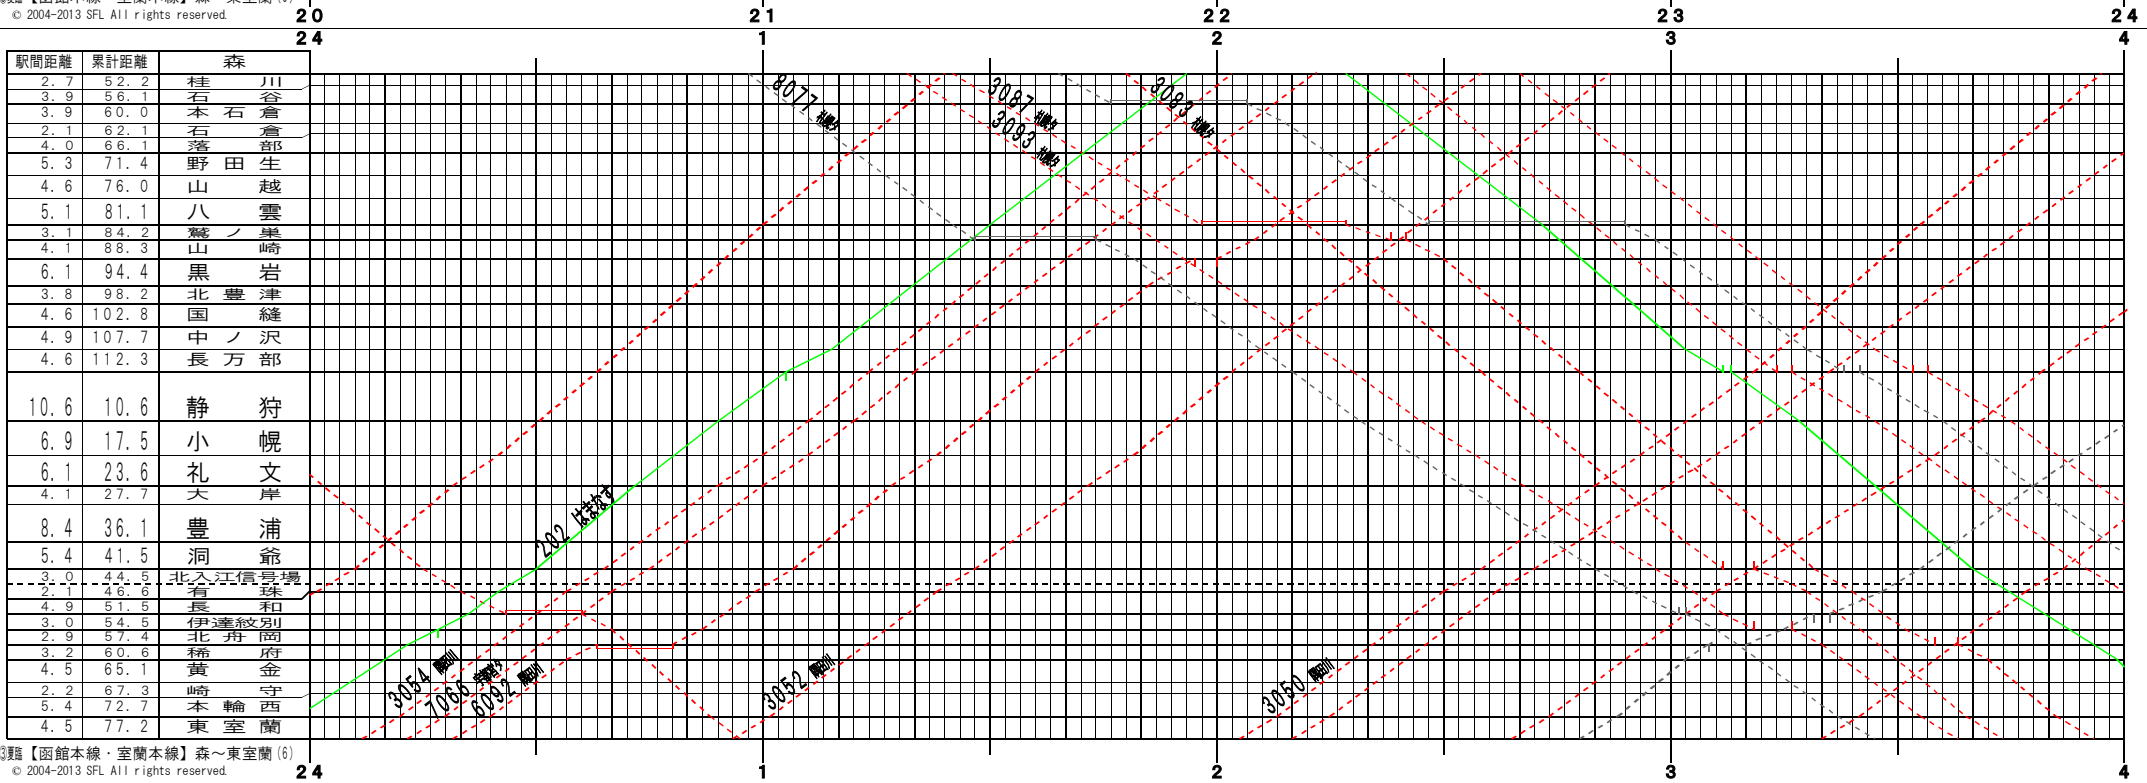

③ 路線【函館本線・室蘭本線】森～東室蘭(1)
© 2004-2013 SFL All rights reserved.

③ 路線【函館本線・室蘭本線】森～東室蘭(2)
© 2004-2013 SFL All rights reserved.

③題【函館本線・室蘭本線】森～東室蘭(3)
© 2004-2013 SFL All rights reserved.

③題【函館本線・室蘭本線】森～東室蘭(4)
© 2004-2013 SFL All rights reserved.

③距離【函館本線・室蘭本線】森～東室蘭(5)
© 2004-2013 SFL All rights reserved.

③距離【函館本線・室蘭本線】森～東室蘭(6)
© 2004-2013 SFL All rights reserved.