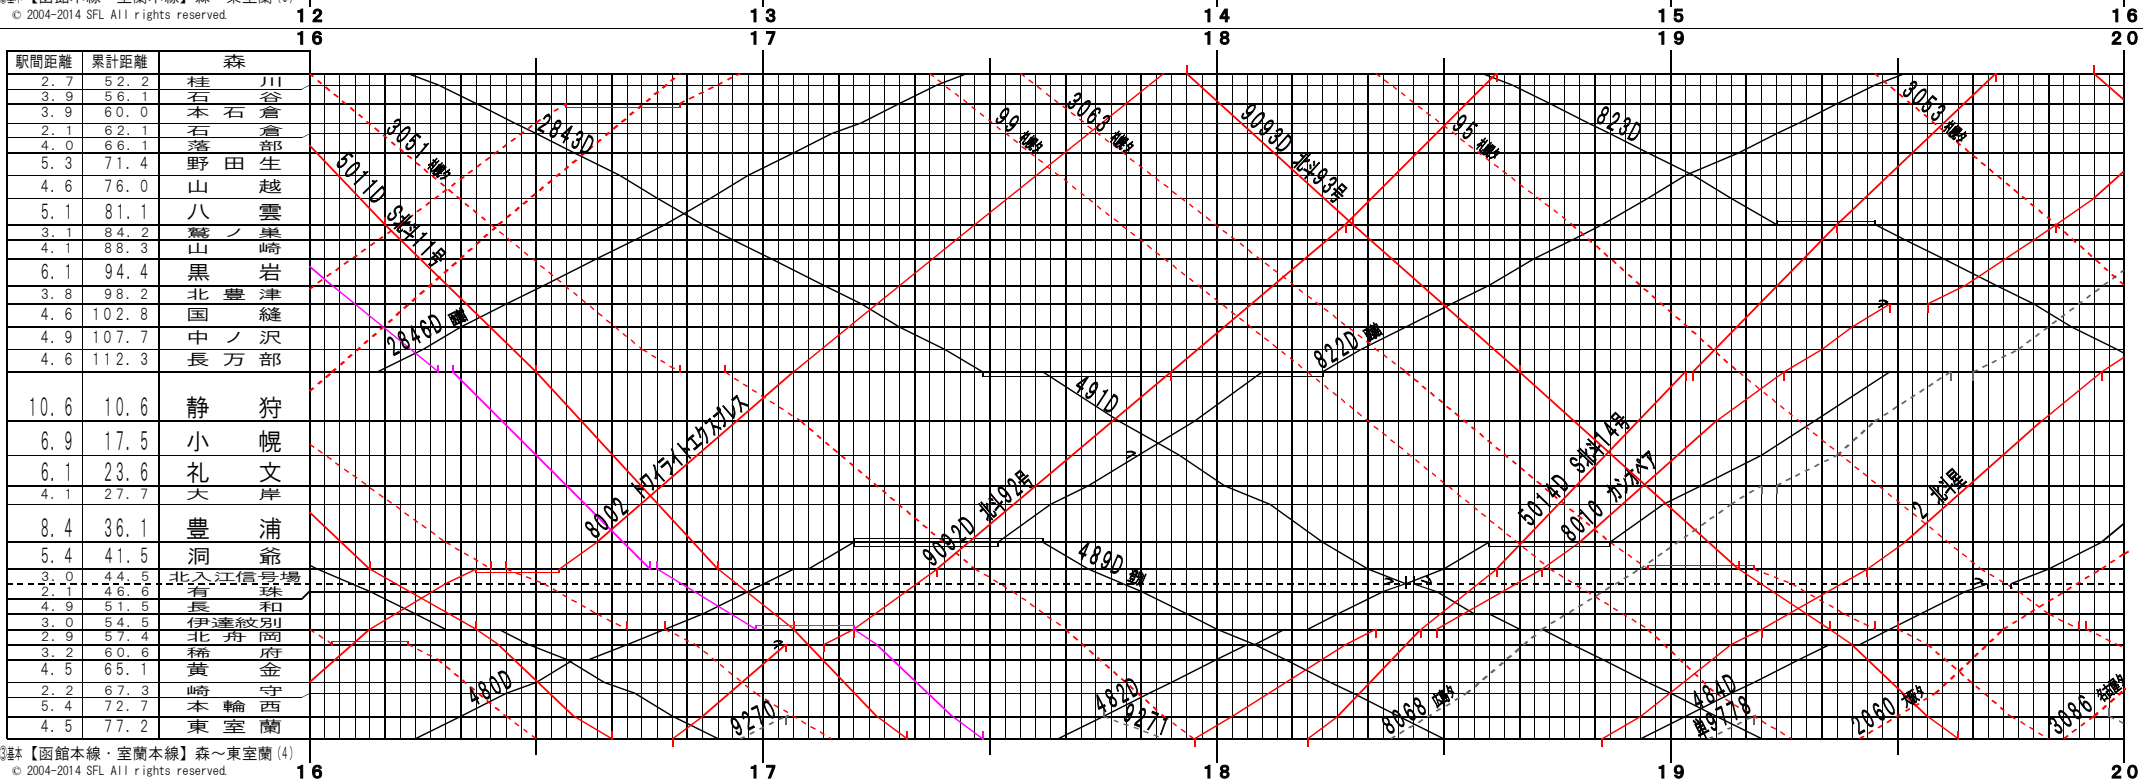

③基本【函館本線・室蘭本線】森～東室蘭(1)  
© 2004-2014 SFL All rights reserved.

③基本【函館本線・室蘭本線】森～東室蘭(2)  
© 2004-2014 SFL All rights reserved.

③註【函館本線・室蘭本線】森～東室蘭(3)  
© 2004-2014 SFL All rights reserved.

③註【函館本線・室蘭本線】森～東室蘭(4)  
© 2004-2014 SFL All rights reserved.

③註【函館本線・室蘭本線】森～東室蘭(5)  
© 2004-2014 SFL All rights reserved.

③註【函館本線・室蘭本線】森～東室蘭(6)  
© 2004-2014 SFL All rights reserved.