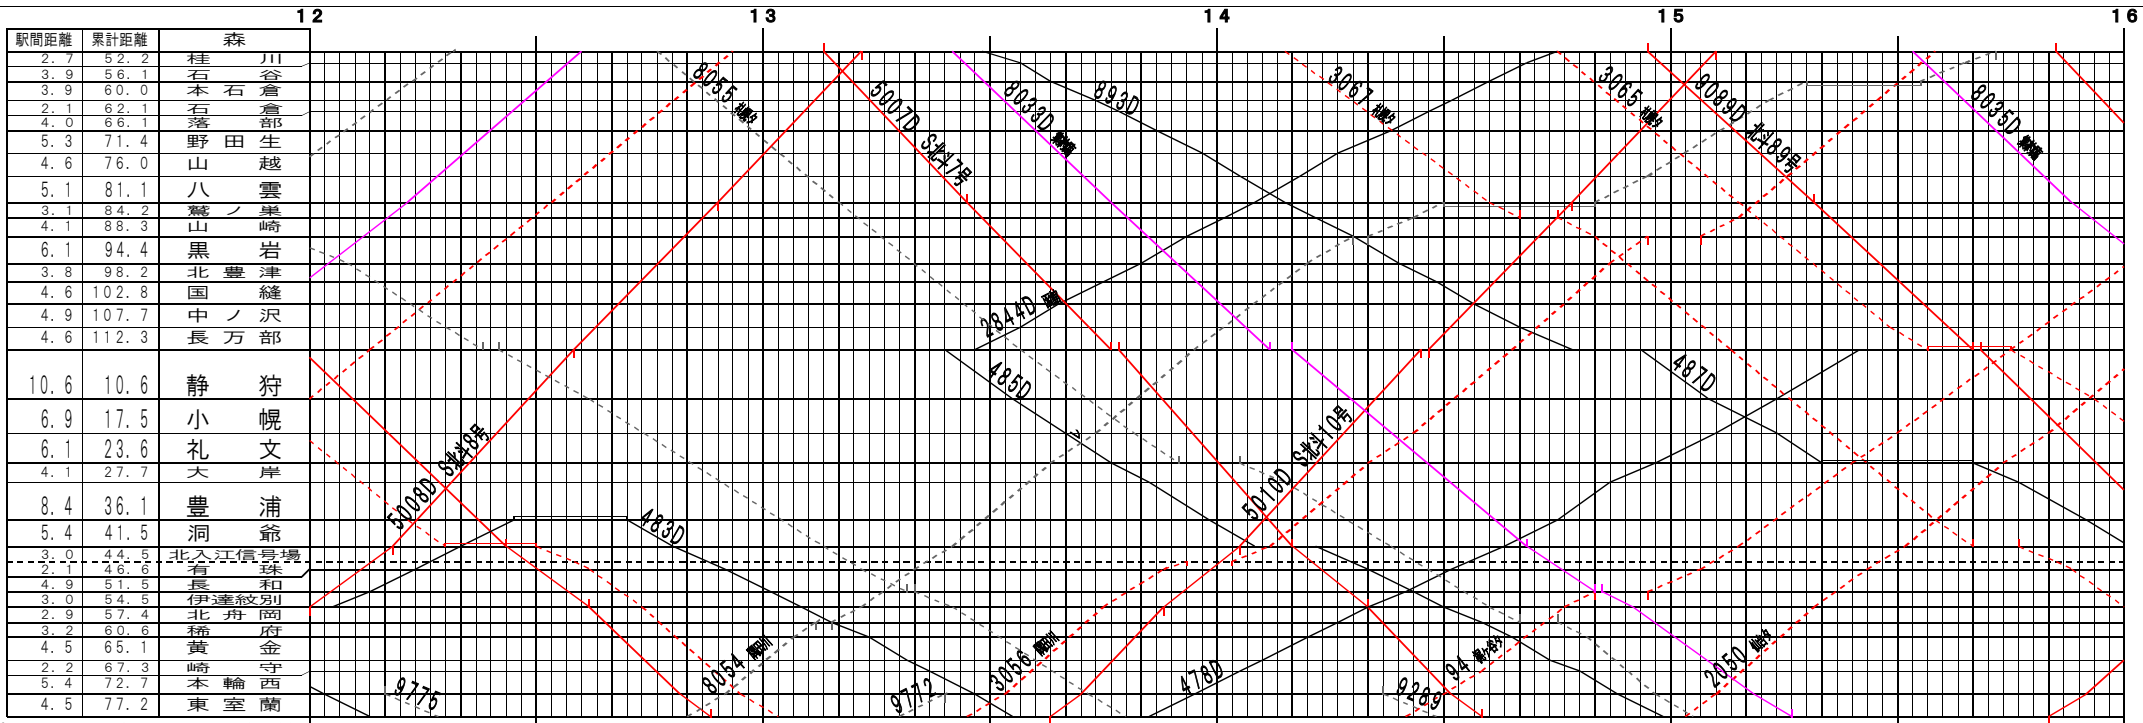

③基本【函館本線・室蘭本線】森～東室蘭(1)  
© 2004-2014 SFL All rights reserved.

③基本【函館本線・室蘭本線】森～東室蘭(2)  
© 2004-2014 SFL All rights reserved.

③註【函館本線・室蘭本線】森～東室蘭(3)  
© 2004-2014 SFL All rights reserved.

③註【函館本線・室蘭本線】森～東室蘭(4)  
© 2004-2014 SFL All rights reserved.

③註【函館本線・室蘭本線】森～東室蘭(5)  
© 2004-2014 SFL All rights reserved.

③註【函館本線・室蘭本線】森～東室蘭(6)  
© 2004-2014 SFL All rights reserved.