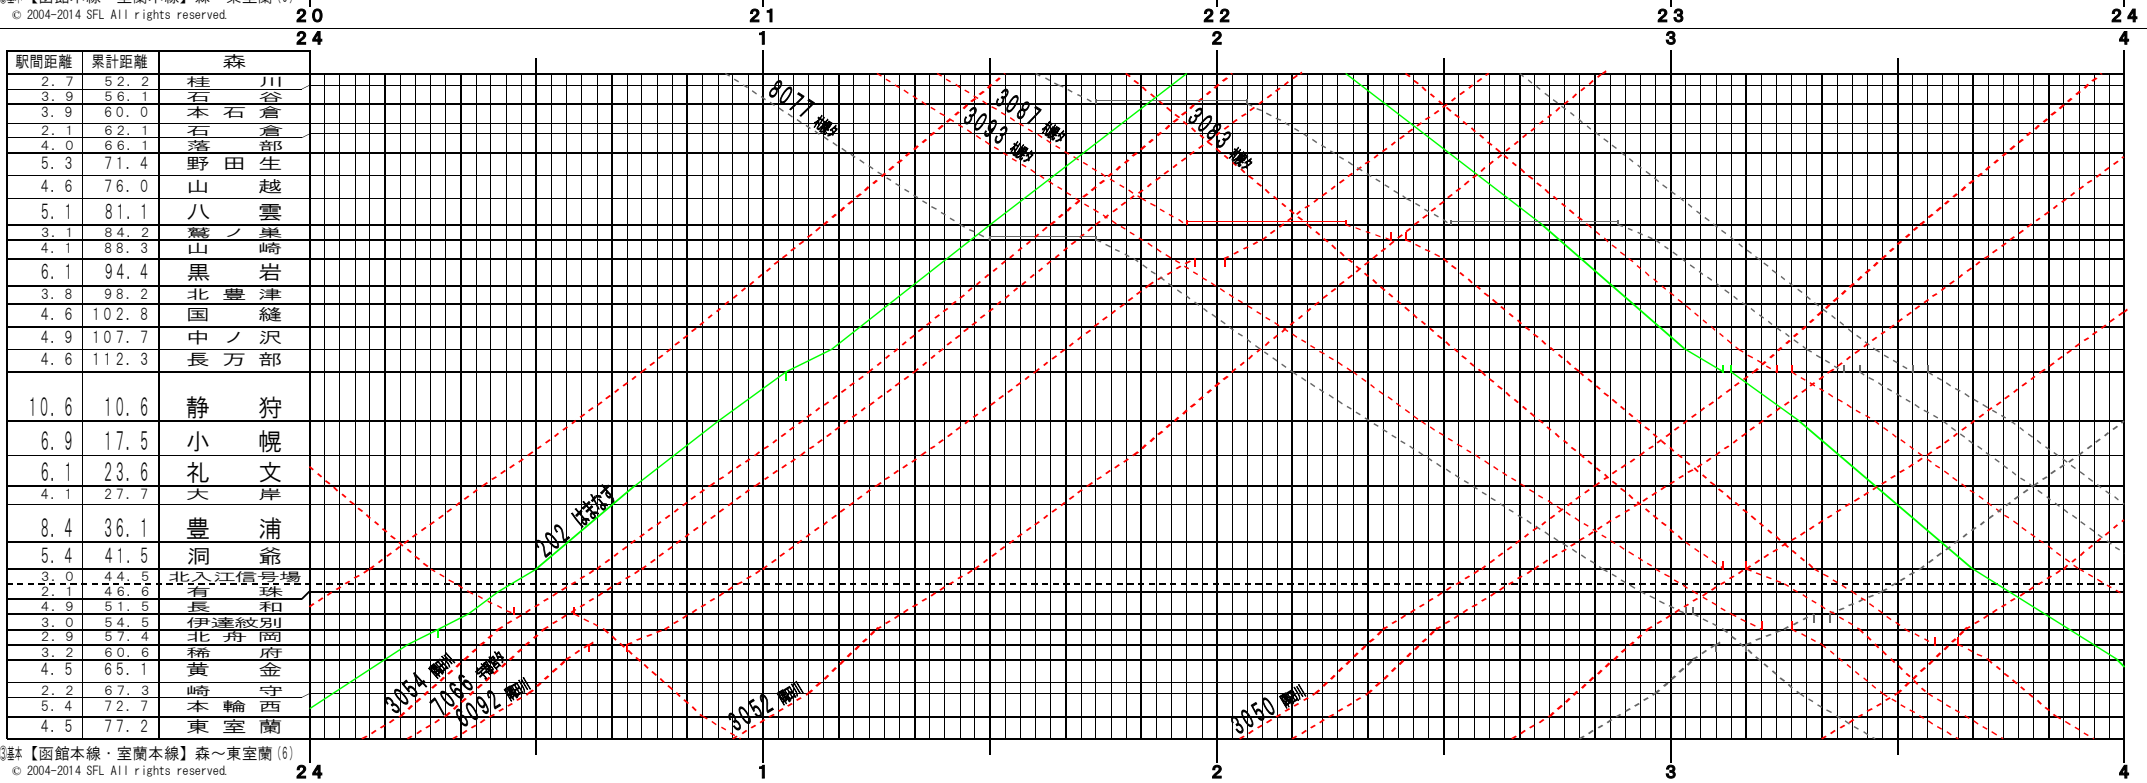

③基本【函館本線・室蘭本線】森～東室蘭(1)  
© 2004-2014 SFL All rights reserved.

③基本【函館本線・室蘭本線】森～東室蘭(2)  
© 2004-2014 SFL All rights reserved.

③註【函館本線・室蘭本線】森～東室蘭(3)  
© 2004-2014 SFL All rights reserved.

③註【函館本線・室蘭本線】森～東室蘭(4)  
© 2004-2014 SFL All rights reserved.

③註【函館本線・室蘭本線】森～東室蘭(5)  
© 2004-2014 SFL All rights reserved.

③註【函館本線・室蘭本線】森～東室蘭(6)  
© 2004-2014 SFL All rights reserved.