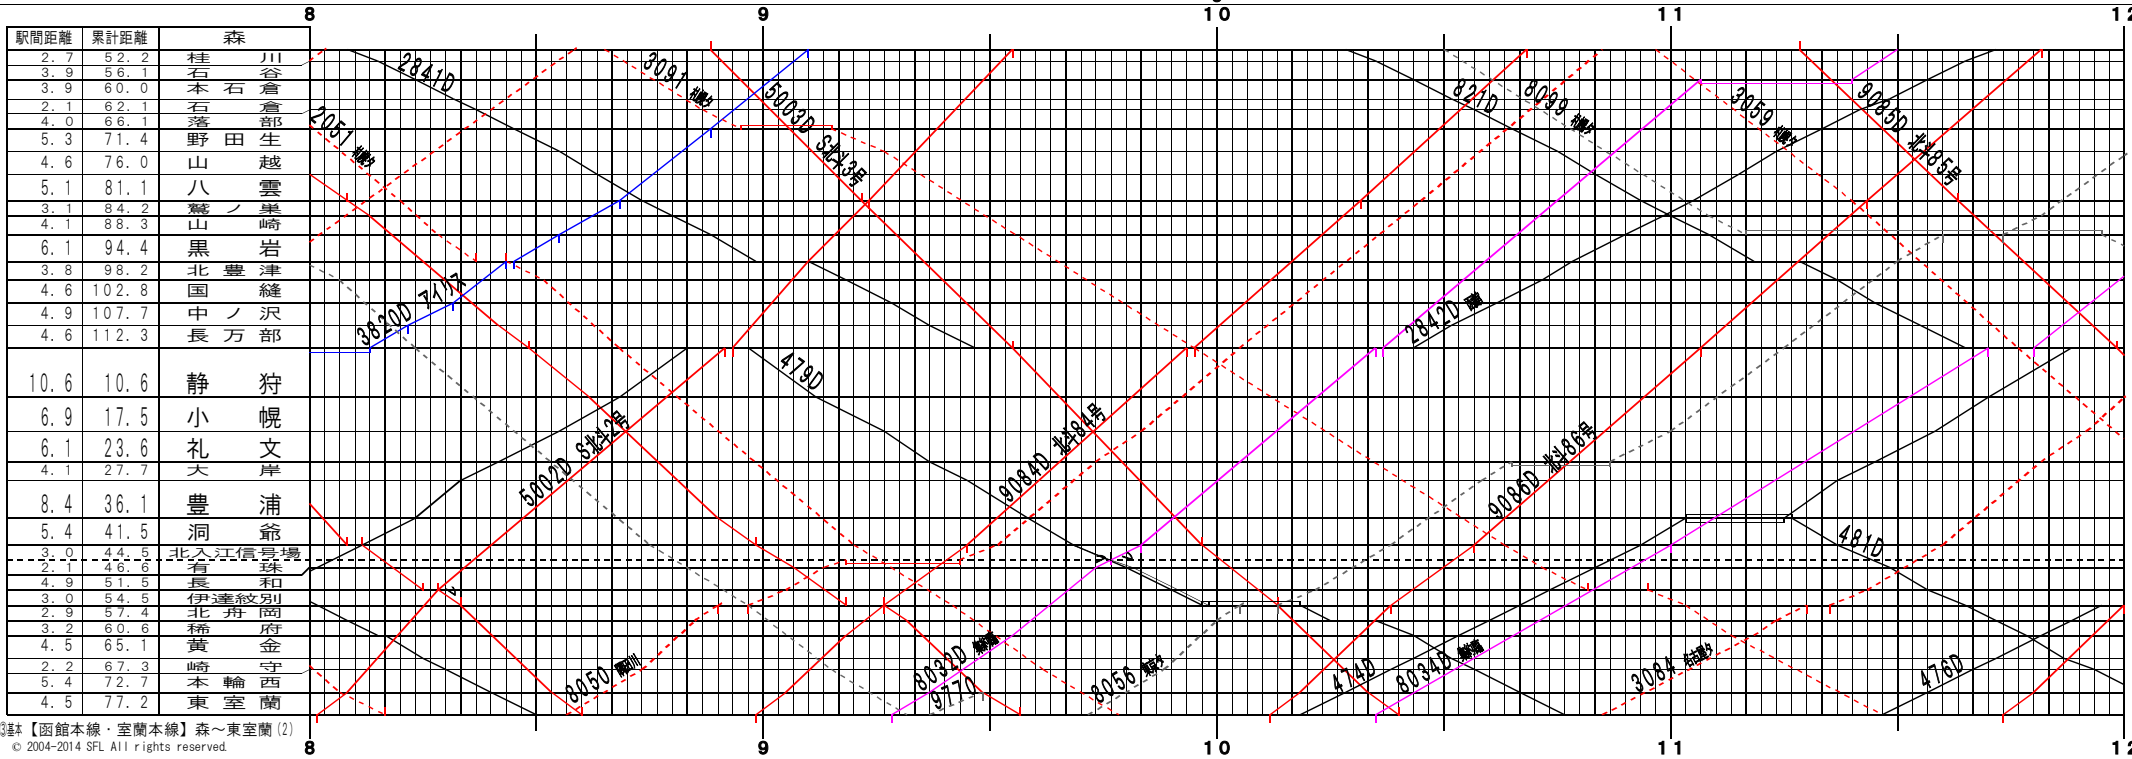

③基本【函館本線・室蘭本線】森～東室蘭(1)  
© 2004-2014 SFL All rights reserved.

③基本【函館本線・室蘭本線】森～東室蘭(2)  
© 2004-2014 SFL All rights reserved.

③註【函館本線・室蘭本線】森～東室蘭(3)  
© 2004-2014 SFL All rights reserved.

③註【函館本線・室蘭本線】森～東室蘭(4)  
© 2004-2014 SFL All rights reserved.

③註【函館本線・室蘭本線】森～東室蘭(5)  
© 2004-2014 SFL All rights reserved.

③註【函館本線・室蘭本線】森～東室蘭(6)  
© 2004-2014 SFL All rights reserved.