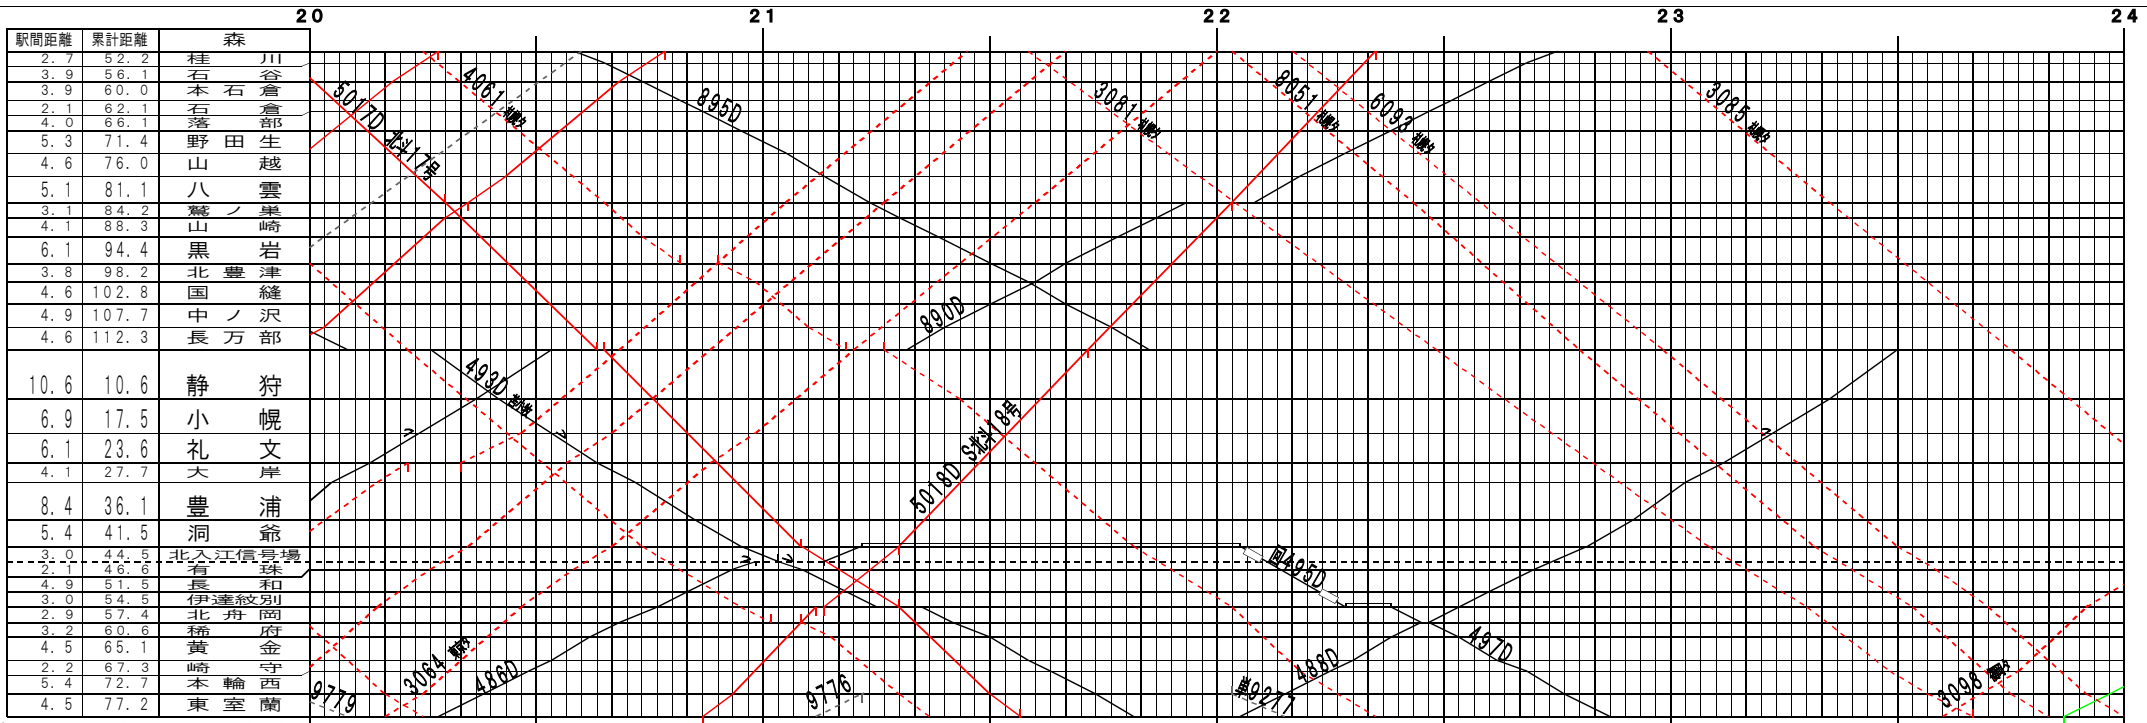

③基本【函館本線・室蘭本線】森～東室蘭(1)  
© 2004-2014 SFL All rights reserved.

③基本【函館本線・室蘭本線】森～東室蘭(2)  
© 2004-2014 SFL All rights reserved.

③註【函館本線・室蘭本線】森～東室蘭(3)  
© 2004-2014 SFL All rights reserved.

③註【函館本線・室蘭本線】森～東室蘭(4)  
© 2004-2014 SFL All rights reserved.

③註【函館本線・室蘭本線】森～東室蘭(5)  
© 2004-2014 SFL All rights reserved.

③註【函館本線・室蘭本線】森～東室蘭(6)  
© 2004-2014 SFL All rights reserved.