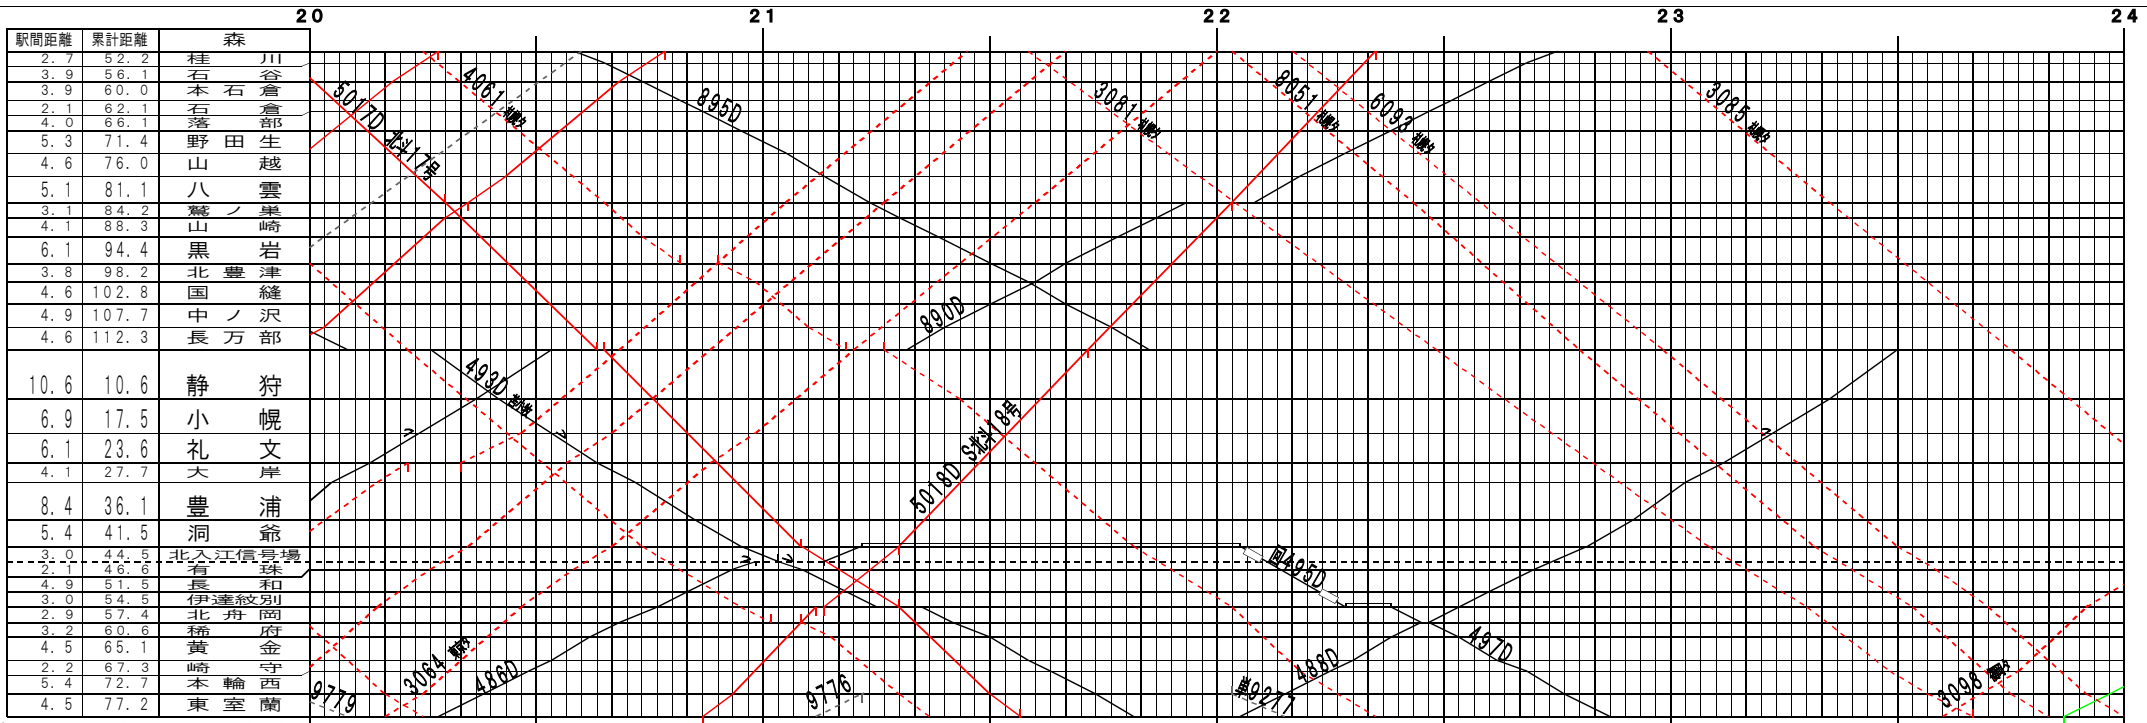

③縣【函館本線・室蘭本線】森～東室蘭 (1)
 © 2004-2014 SFL All rights reserved.

③縣【函館本線・室蘭本線】森～東室蘭 (2)
 © 2004-2014 SFL All rights reserved.

③路線【函館本線・室蘭本線】森～東室蘭(5)
© 2004-2014 SFL All rights reserved.

③路線【函館本線・室蘭本線】森～東室蘭(6)
© 2004-2014 SFL All rights reserved.