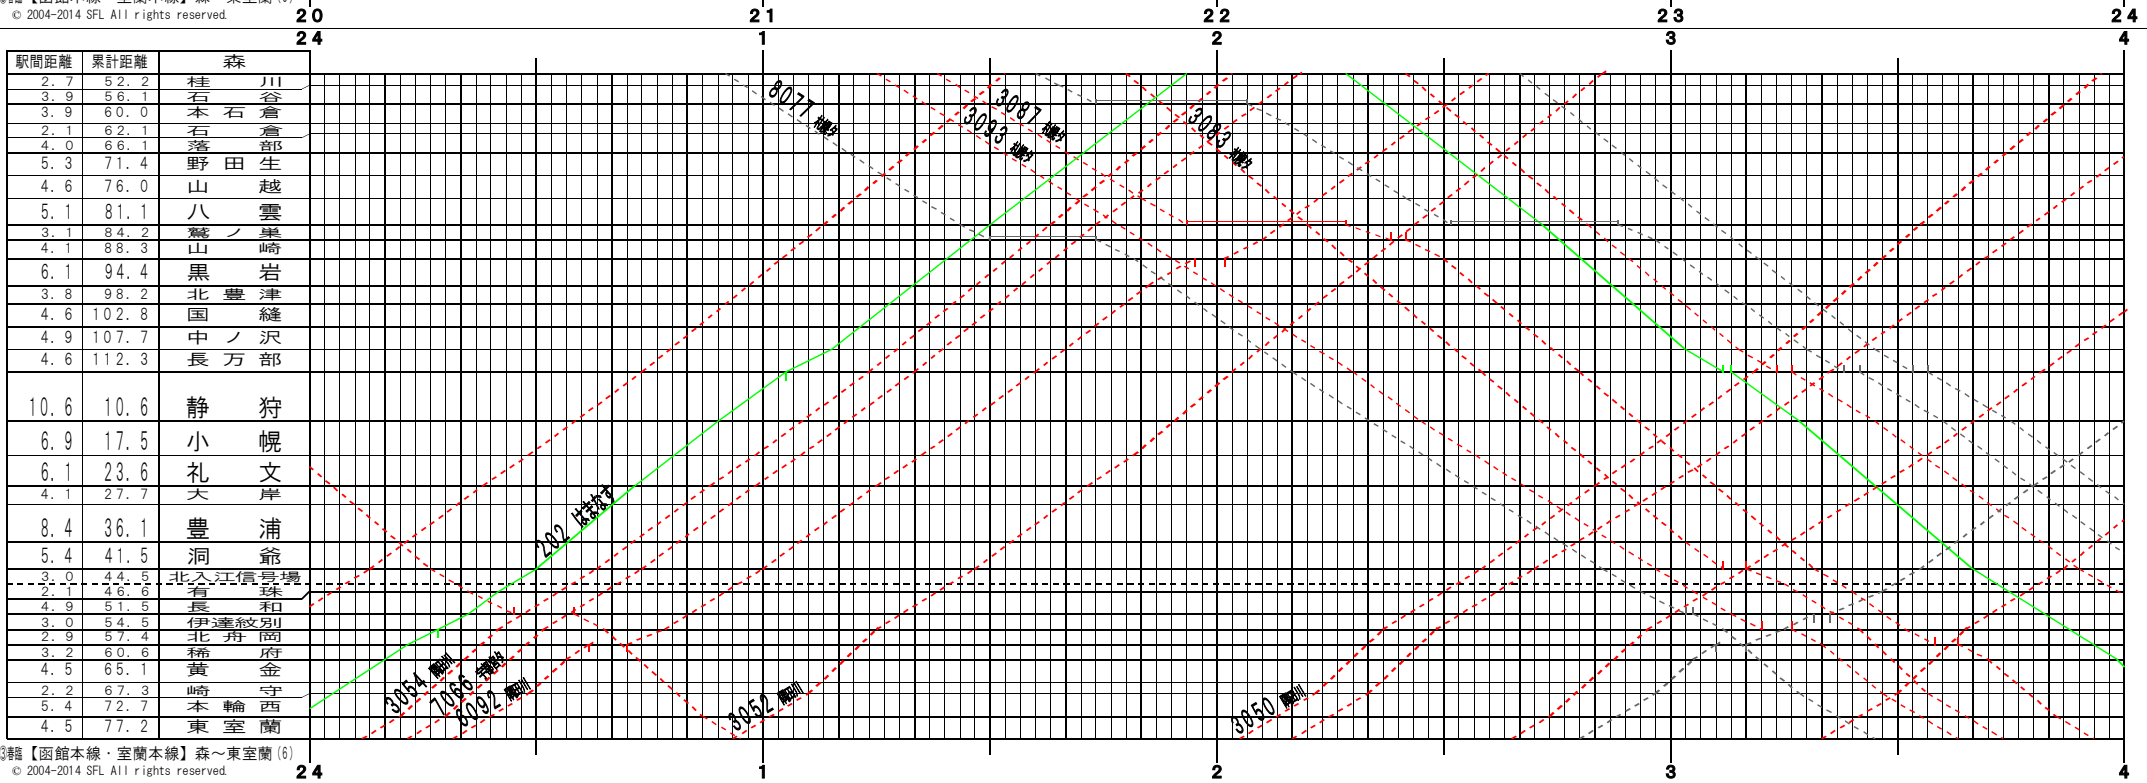

③縣【函館本線・室蘭本線】森～東室蘭 (1)
 © 2004-2014 SFL All rights reserved.

③縣【函館本線・室蘭本線】森～東室蘭 (2)
 © 2004-2014 SFL All rights reserved.

③路線【函館本線・室蘭本線】森～東室蘭(5)
© 2004-2014 SFL All rights reserved.

③路線【函館本線・室蘭本線】森～東室蘭(6)
© 2004-2014 SFL All rights reserved.