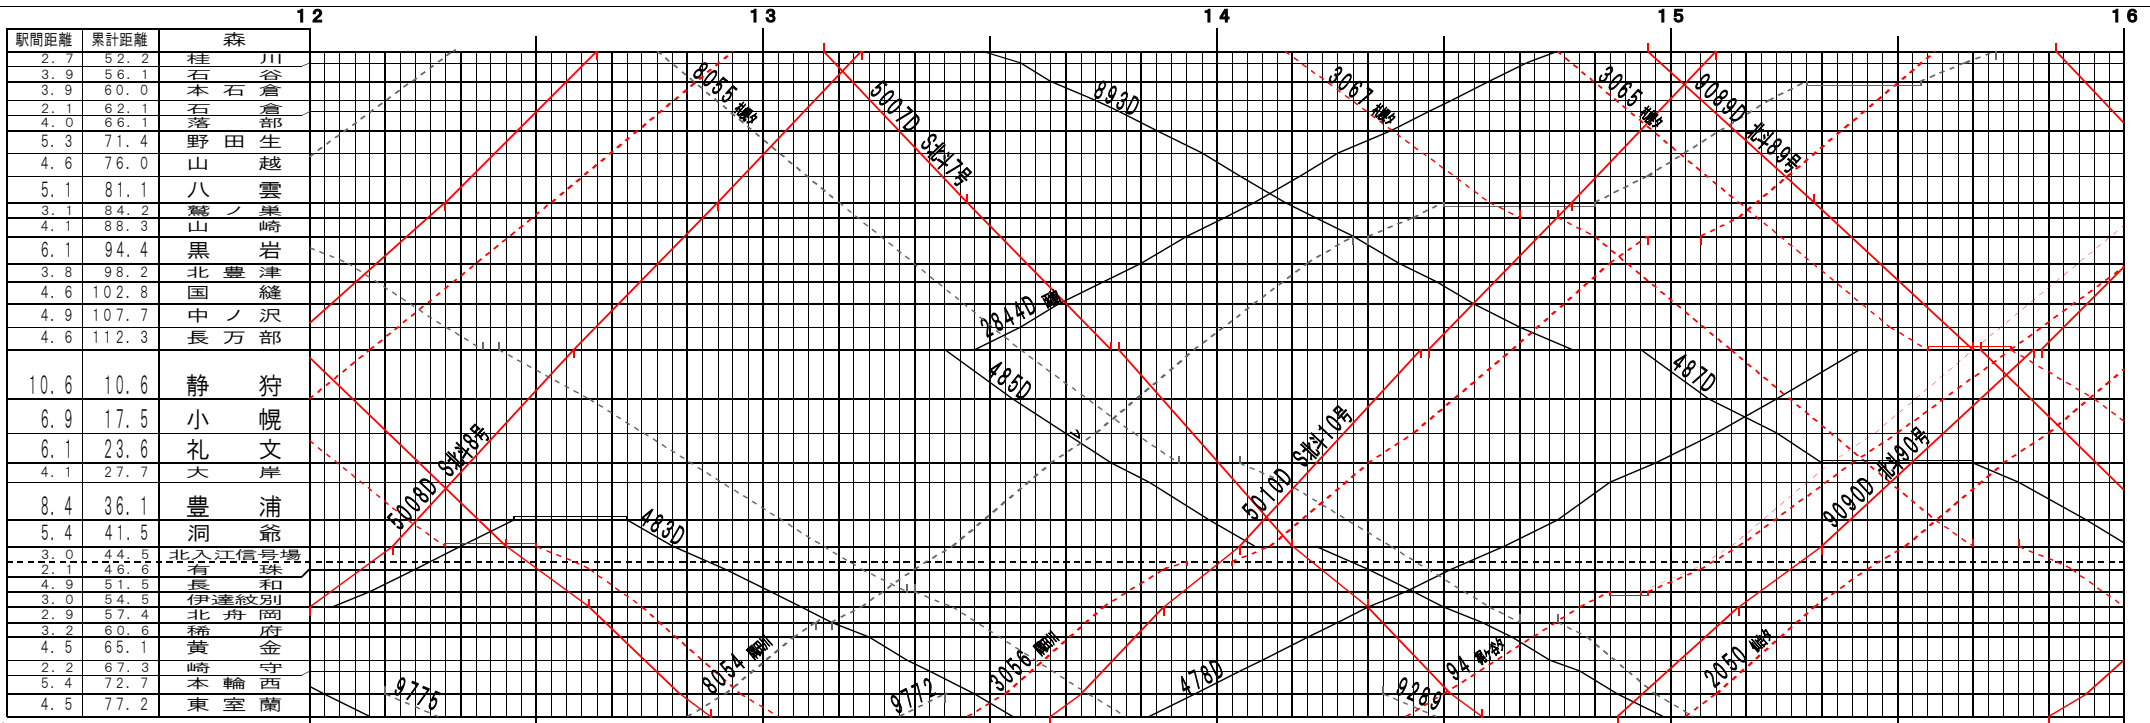

③縣【函館本線・室蘭本線】森～東室蘭 (1)
 © 2004-2014 SFL All rights reserved.

③縣【函館本線・室蘭本線】森～東室蘭 (2)
 © 2004-2014 SFL All rights reserved.

③路線【函館本線・室蘭本線】森～東室蘭(5)
© 2004-2014 SFL All rights reserved.

③路線【函館本線・室蘭本線】森～東室蘭(6)
© 2004-2014 SFL All rights reserved.