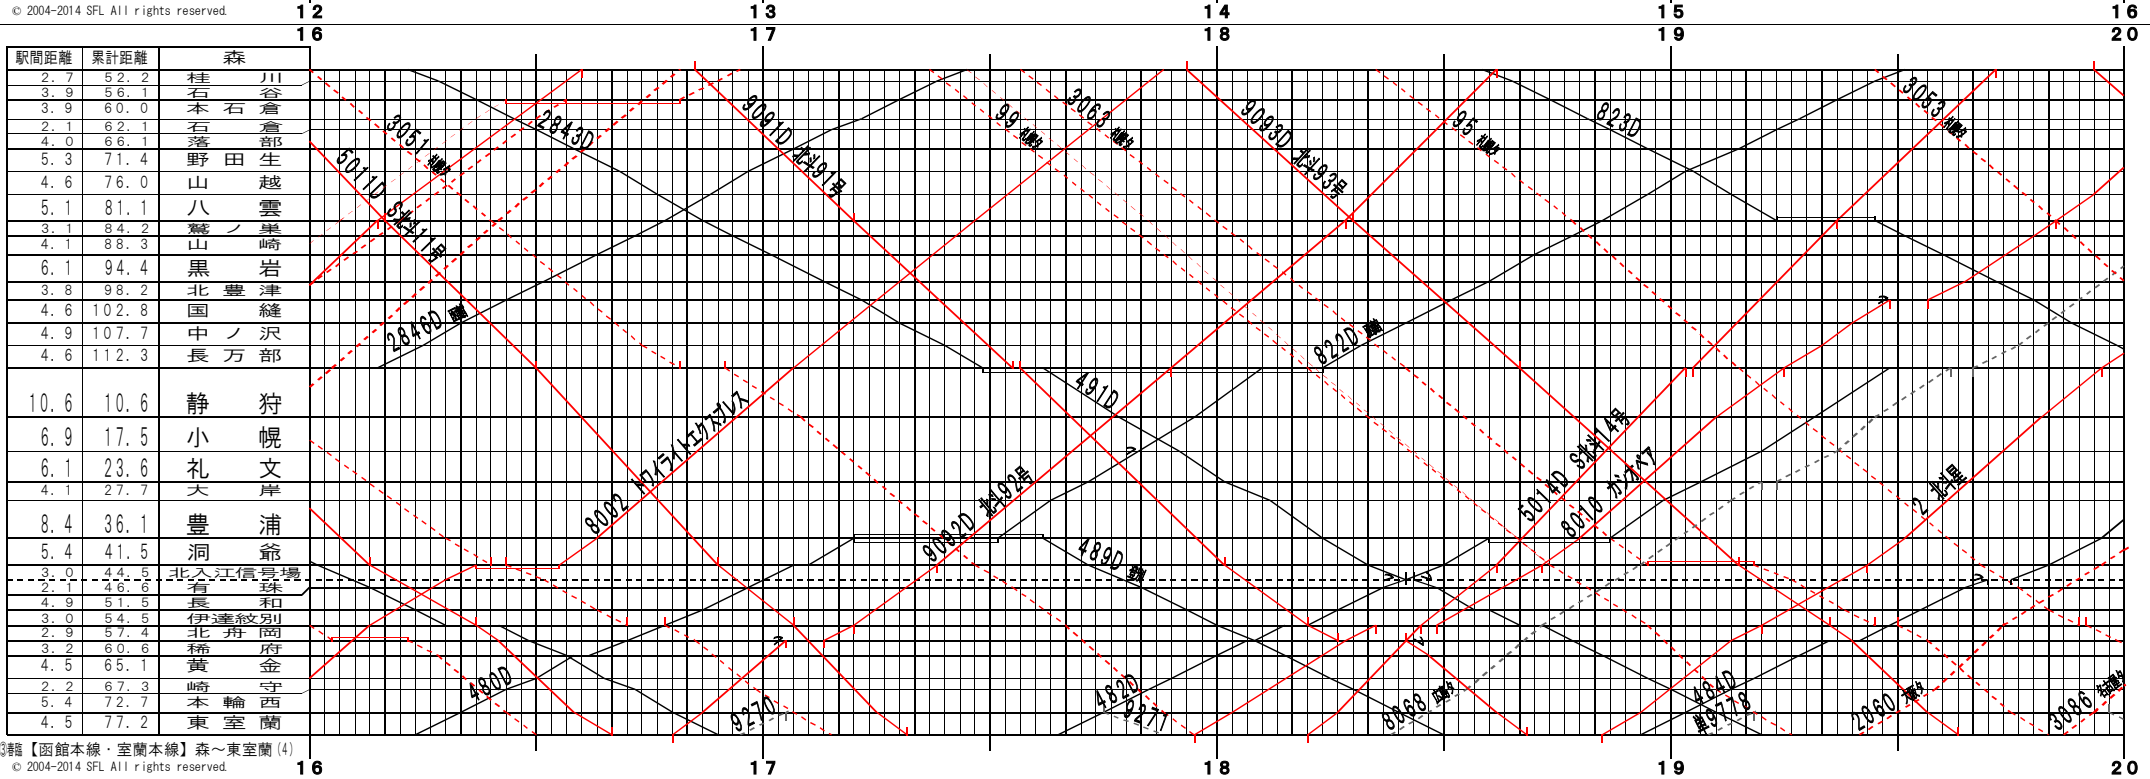

③縣【函館本線・室蘭本線】森～東室蘭 (1)
 © 2004-2014 SFL All rights reserved.

③縣【函館本線・室蘭本線】森～東室蘭 (2)
 © 2004-2014 SFL All rights reserved.

③路線【函館本線・室蘭本線】森～東室蘭(5)
© 2004-2014 SFL All rights reserved.

③路線【函館本線・室蘭本線】森～東室蘭(6)
© 2004-2014 SFL All rights reserved.