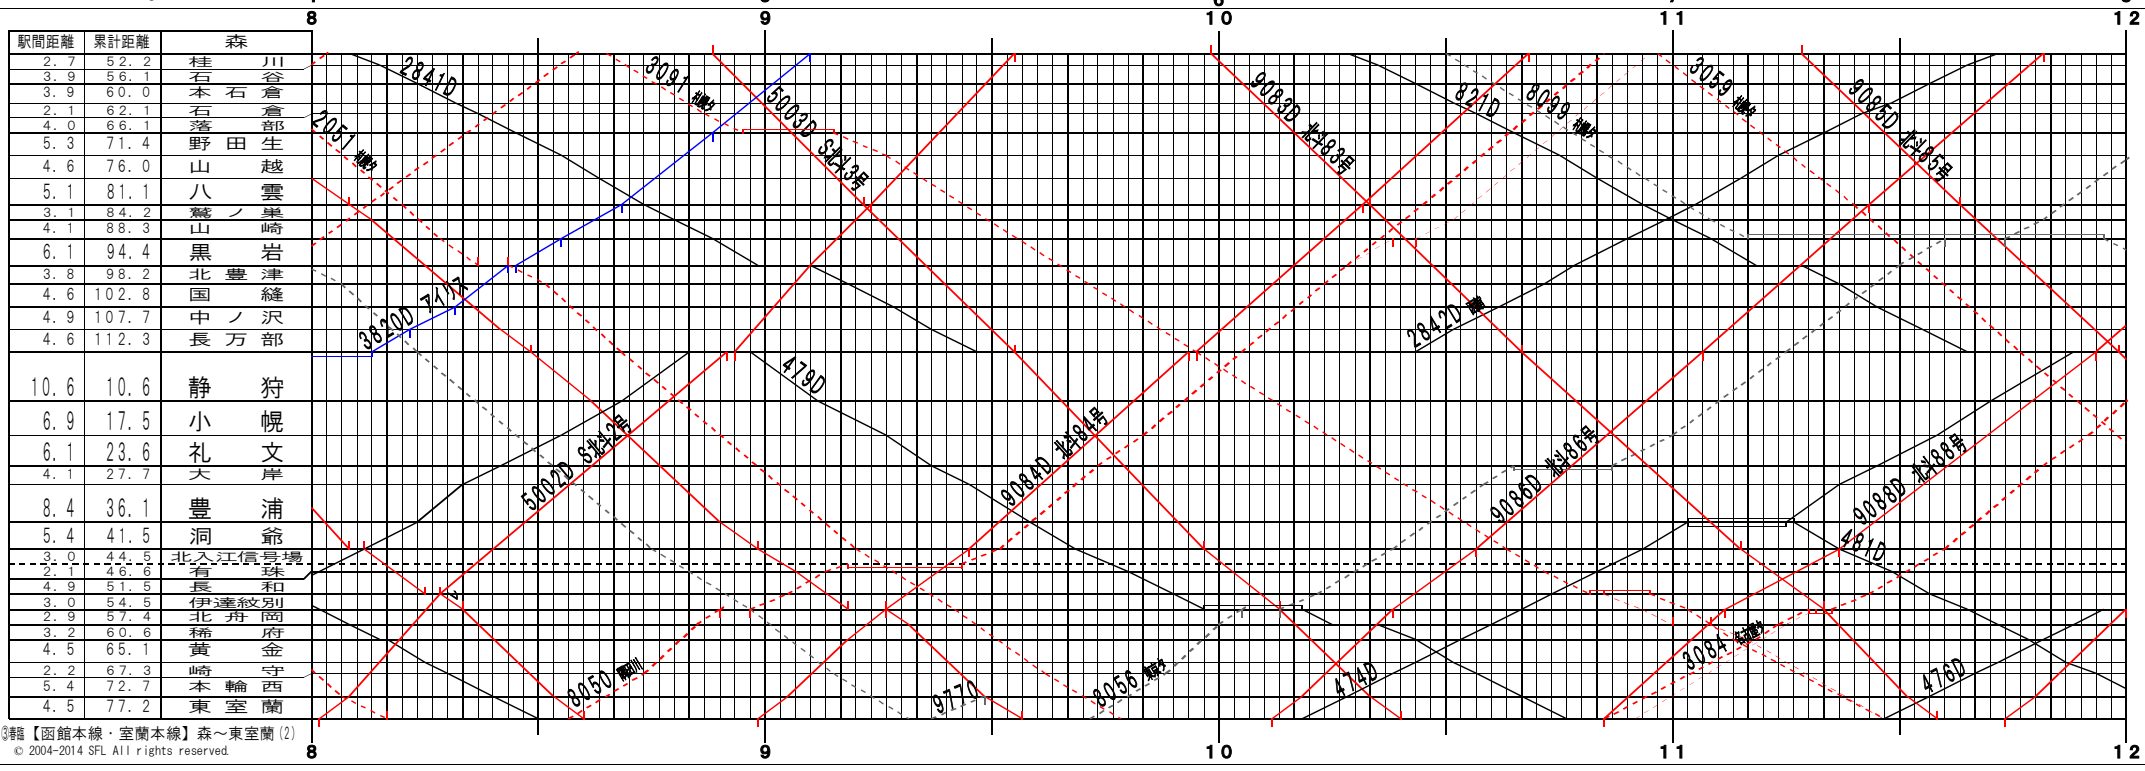

③縣【函館本線・室蘭本線】森～東室蘭 (1)
 © 2004-2014 SFL All rights reserved.

③縣【函館本線・室蘭本線】森～東室蘭 (2)
 © 2004-2014 SFL All rights reserved.

③路線【函館本線・室蘭本線】森～東室蘭(5)
© 2004-2014 SFL All rights reserved.

③路線【函館本線・室蘭本線】森～東室蘭(6)
© 2004-2014 SFL All rights reserved.