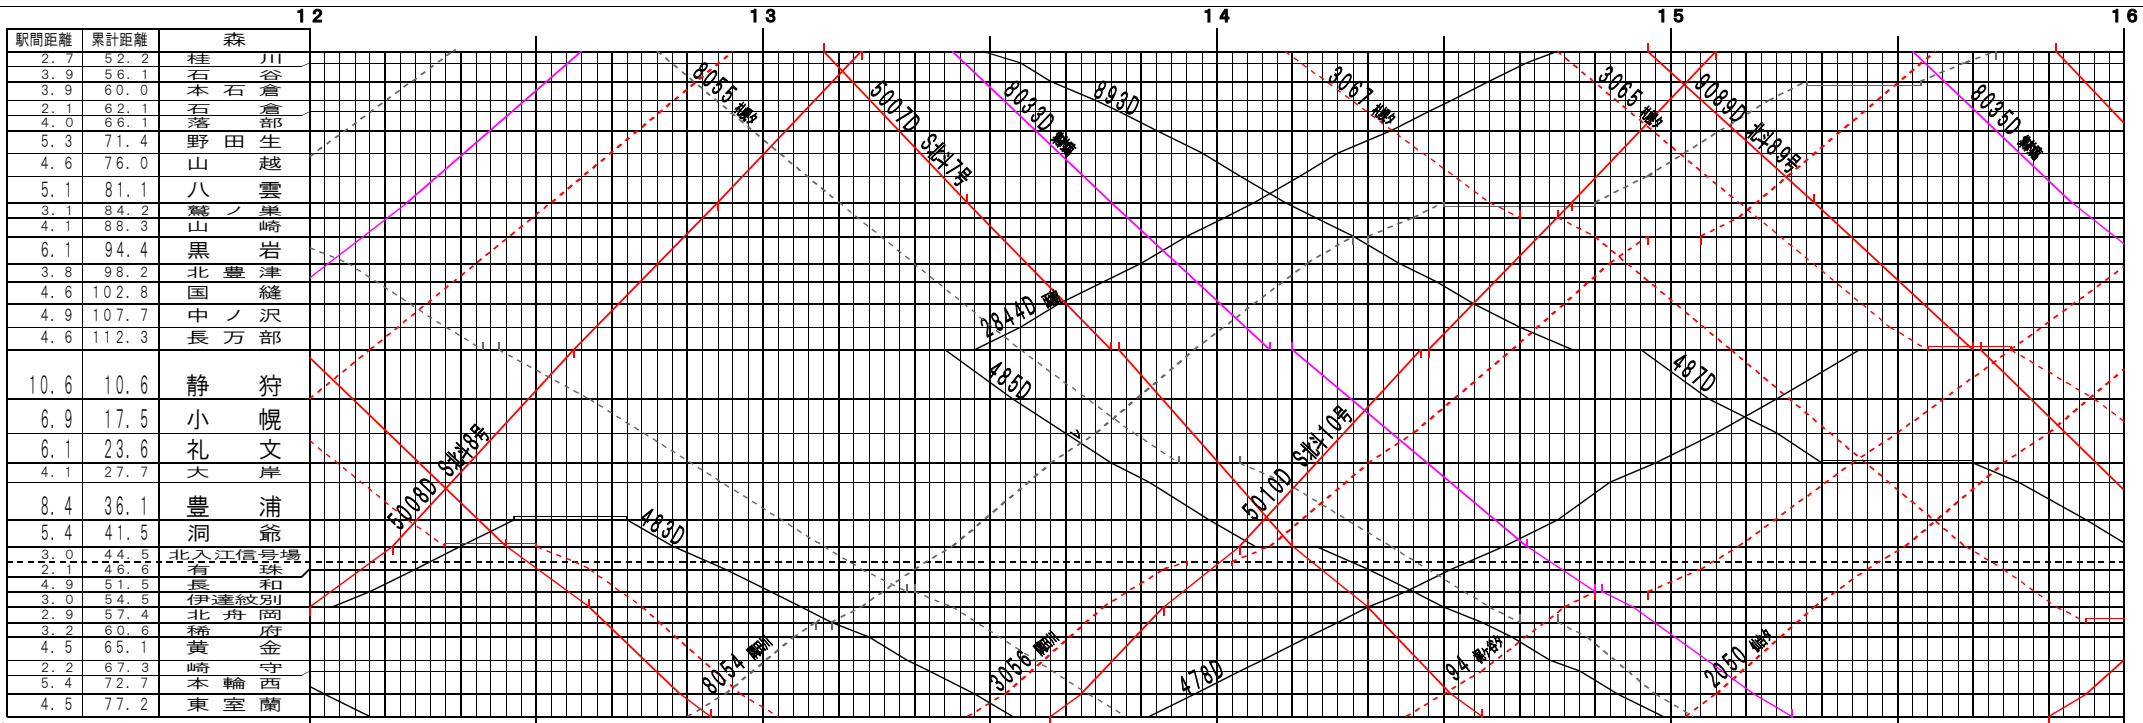

③註【函館本線・室蘭本線】森～東室蘭(1)  
© 2004-2014 SFL All rights reserved.

③註【函館本線・室蘭本線】森～東室蘭(2)  
© 2004-2014 SFL All rights reserved.

③基本【函館本線・室蘭本線】森～東室蘭(3)  
© 2004-2014 SFL All rights reserved.

③基本【函館本線・室蘭本線】森～東室蘭(4)  
© 2004-2014 SFL All rights reserved.

⑤基本【函館本線・室蘭本線】森～東室蘭(5)  
© 2004-2014 SFL All rights reserved.

⑥基本【函館本線・室蘭本線】森～東室蘭(6)  
© 2004-2014 SFL All rights reserved.