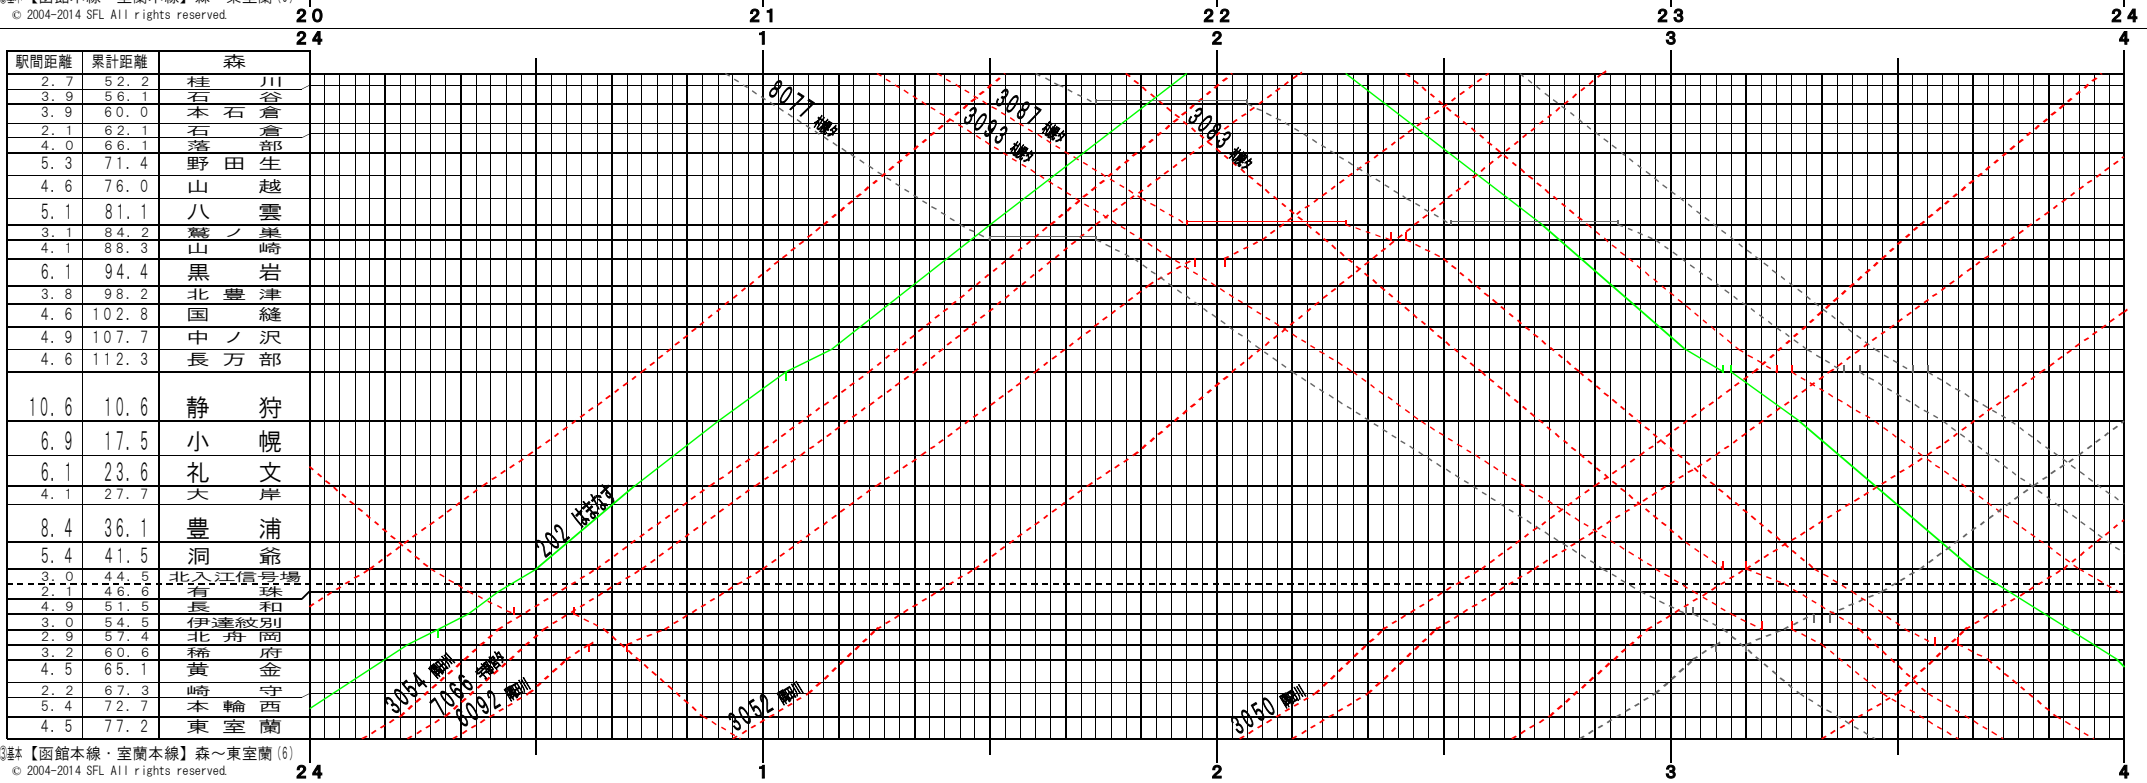

③註【函館本線・室蘭本線】森～東室蘭(1)  
© 2004-2014 SFL All rights reserved.

③註【函館本線・室蘭本線】森～東室蘭(2)  
© 2004-2014 SFL All rights reserved.

③基本【函館本線・室蘭本線】森～東室蘭(3)  
© 2004-2014 SFL All rights reserved.

③基本【函館本線・室蘭本線】森～東室蘭(4)  
© 2004-2014 SFL All rights reserved.

⑤基本【函館本線・室蘭本線】森～東室蘭(5)  
© 2004-2014 SFL All rights reserved.

⑥基本【函館本線・室蘭本線】森～東室蘭(6)  
© 2004-2014 SFL All rights reserved.