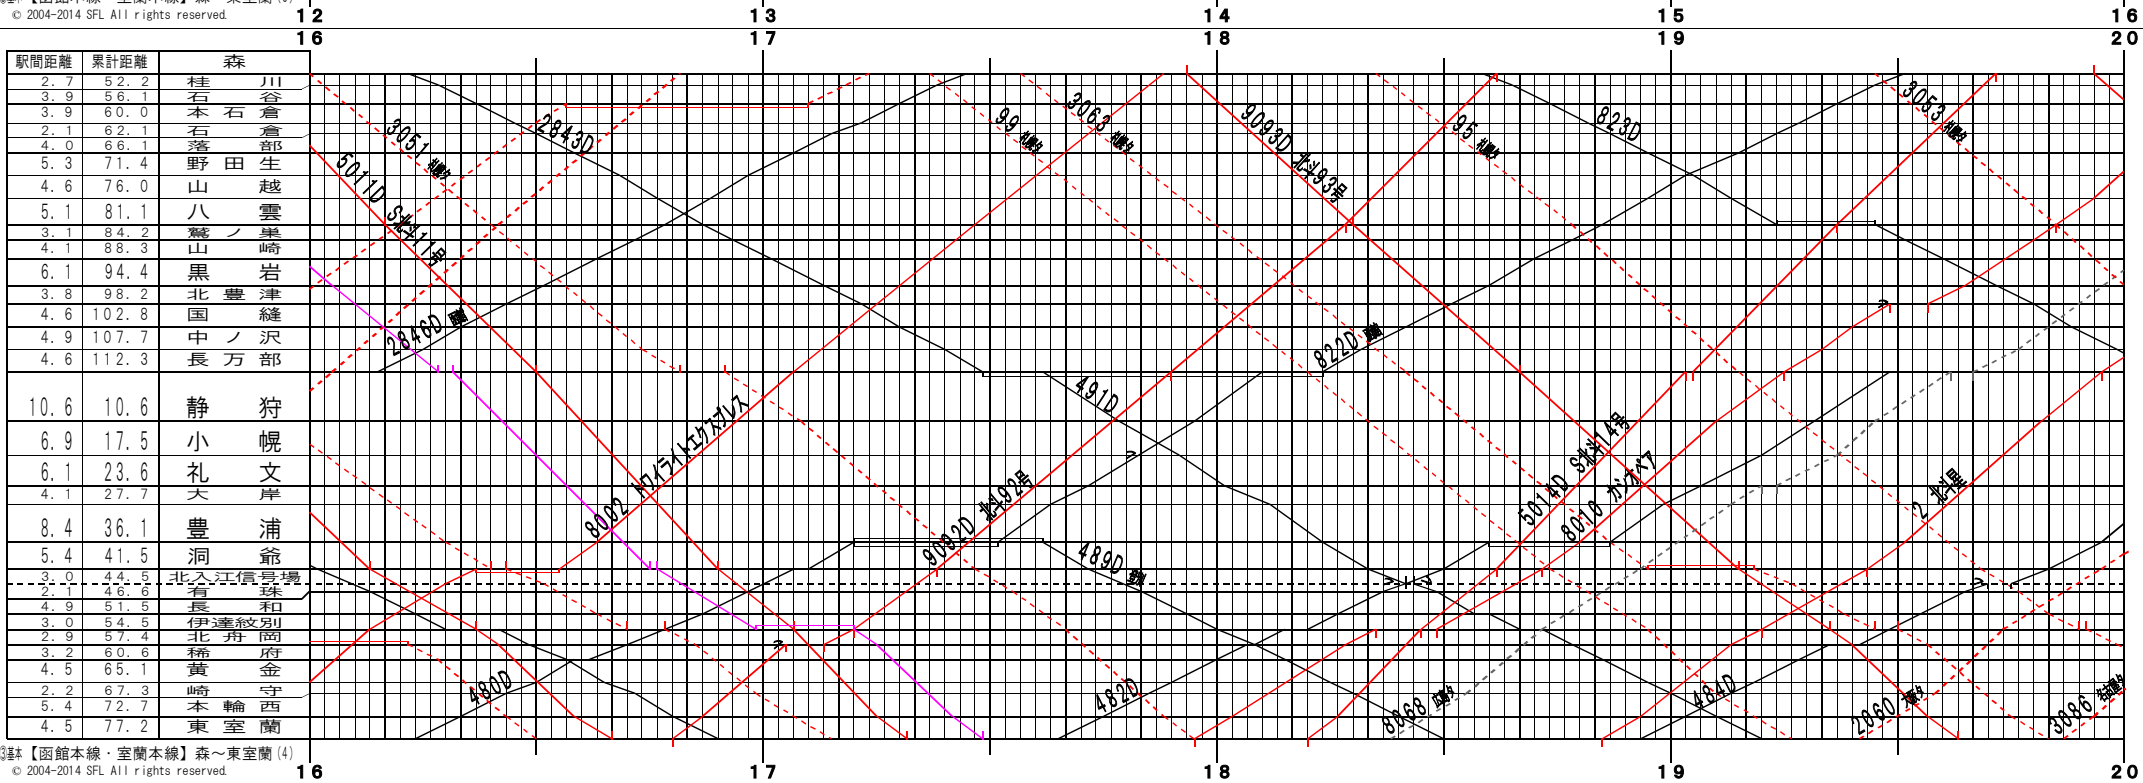

③註【函館本線・室蘭本線】森～東室蘭(1)  
© 2004-2014 SFL All rights reserved.

③註【函館本線・室蘭本線】森～東室蘭(2)  
© 2004-2014 SFL All rights reserved.

③基本【函館本線・室蘭本線】森～東室蘭(3)  
© 2004-2014 SFL All rights reserved.

③基本【函館本線・室蘭本線】森～東室蘭(4)  
© 2004-2014 SFL All rights reserved.

⑤基本【函館本線・室蘭本線】森～東室蘭(5)  
© 2004-2014 SFL All rights reserved.

⑥基本【函館本線・室蘭本線】森～東室蘭(6)  
© 2004-2014 SFL All rights reserved.