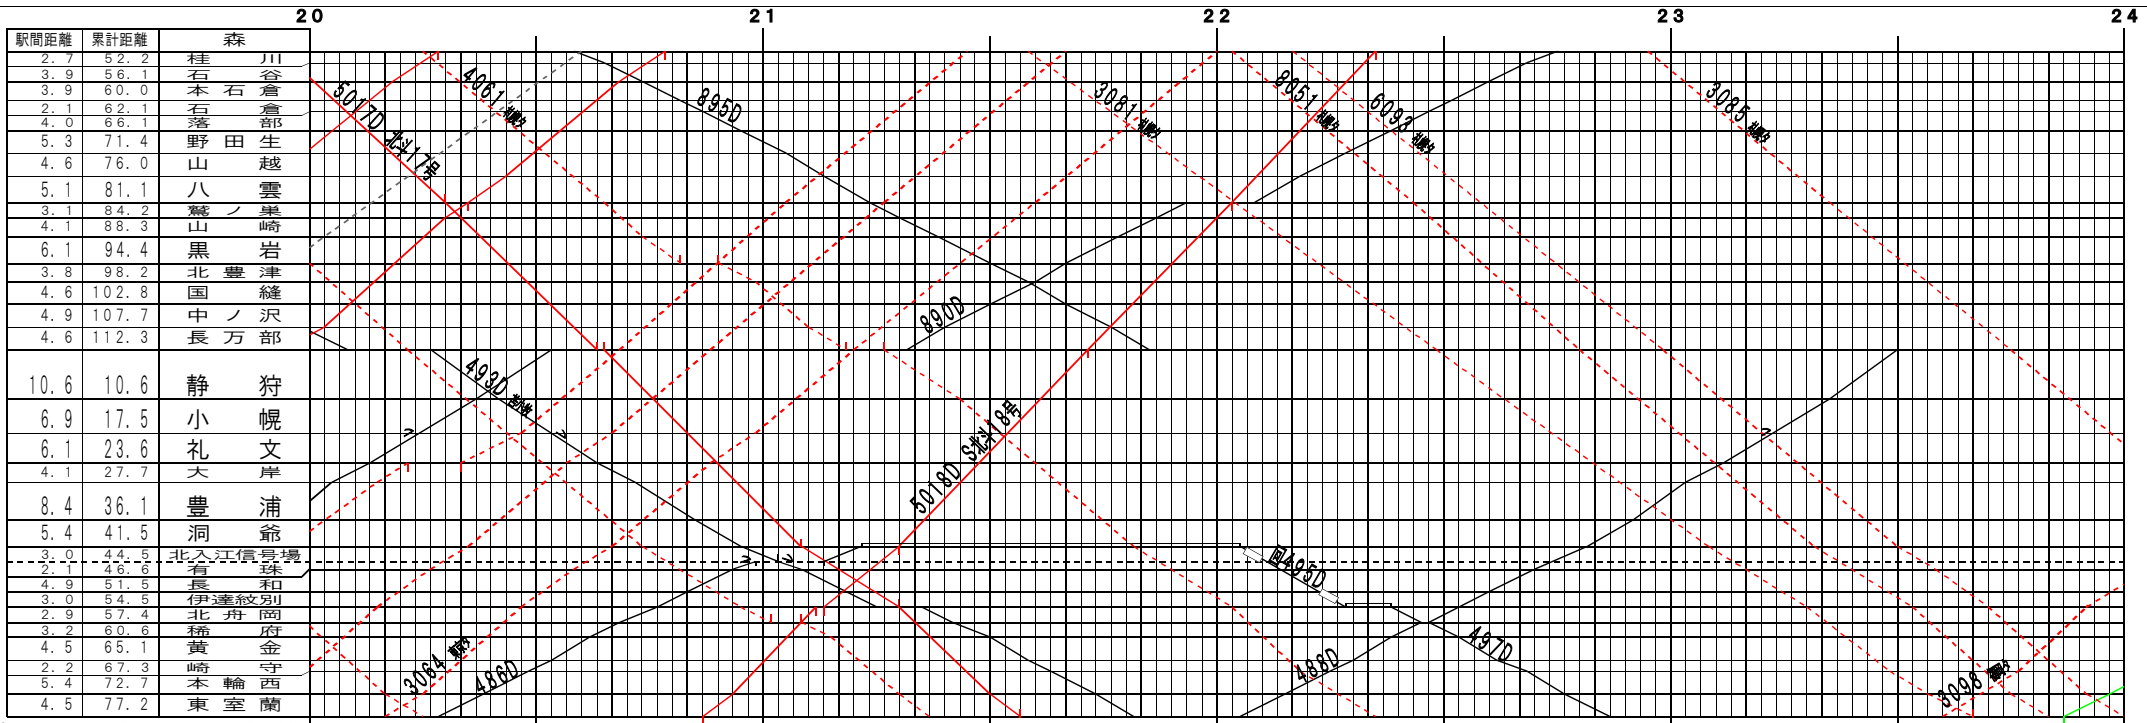

③註【函館本線・室蘭本線】森～東室蘭(1)  
© 2004-2014 SFL All rights reserved.

③註【函館本線・室蘭本線】森～東室蘭(2)  
© 2004-2014 SFL All rights reserved.

③基本【函館本線・室蘭本線】森～東室蘭(3)  
© 2004-2014 SFL All rights reserved.

③基本【函館本線・室蘭本線】森～東室蘭(4)  
© 2004-2014 SFL All rights reserved.

⑤基本【函館本線・室蘭本線】森～東室蘭(5)  
© 2004-2014 SFL All rights reserved.

⑥基本【函館本線・室蘭本線】森～東室蘭(6)  
© 2004-2014 SFL All rights reserved.