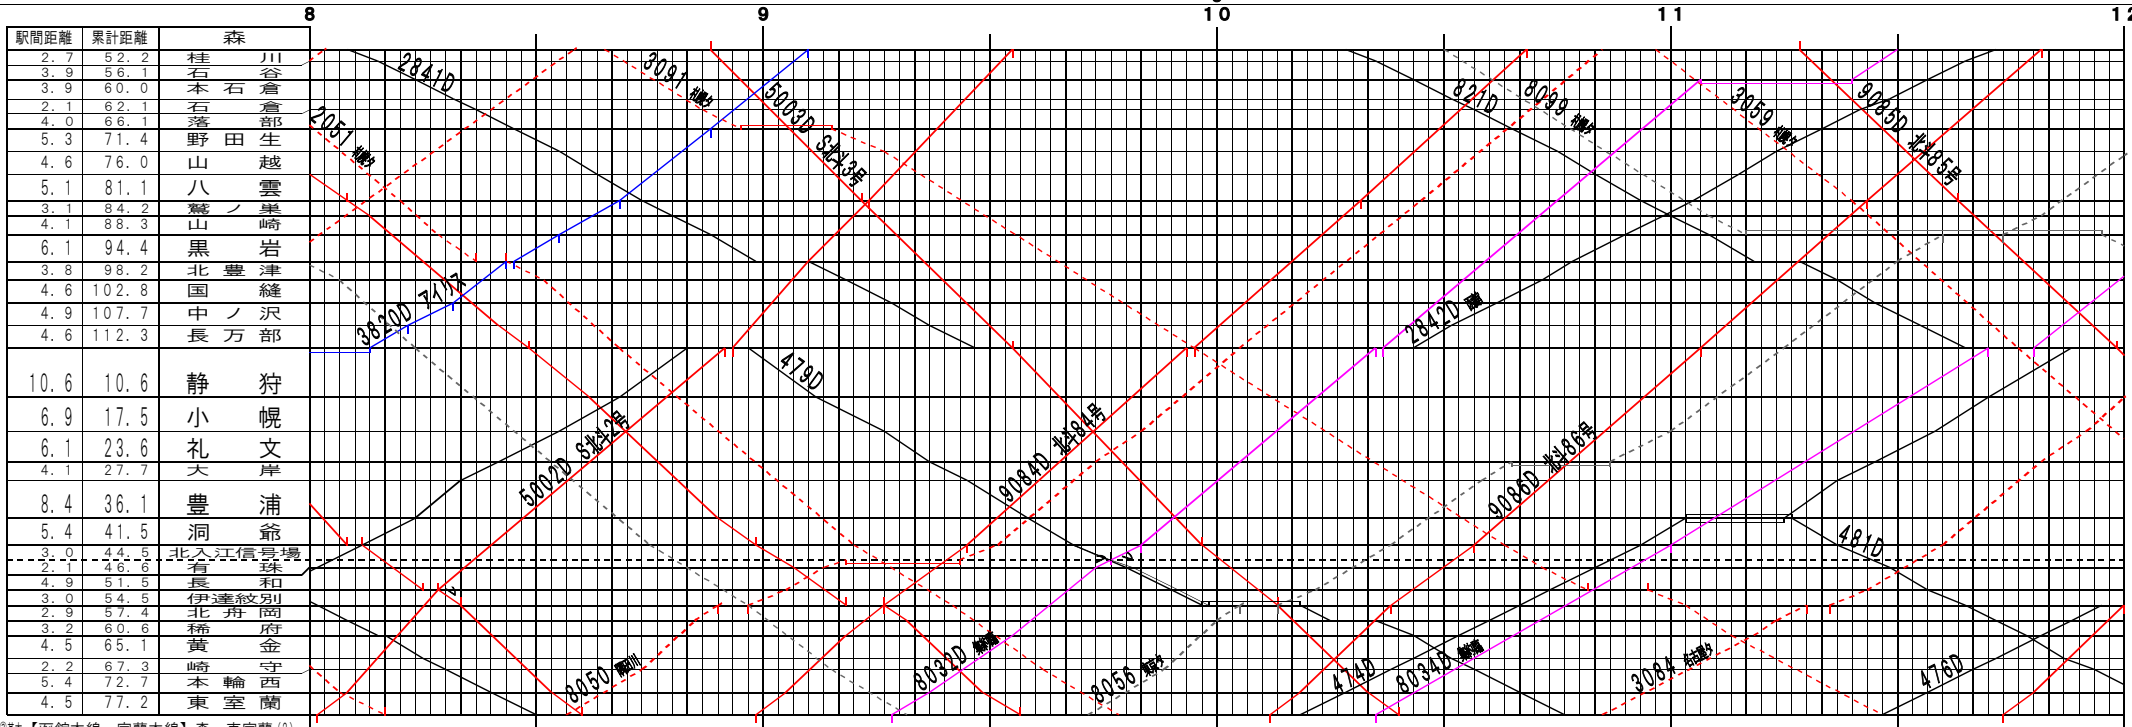

③註【函館本線・室蘭本線】森～東室蘭(1)  
© 2004-2014 SFL All rights reserved.

③註【函館本線・室蘭本線】森～東室蘭(2)  
© 2004-2014 SFL All rights reserved.

③基本【函館本線・室蘭本線】森～東室蘭(3)  
© 2004-2014 SFL All rights reserved.

③基本【函館本線・室蘭本線】森～東室蘭(4)  
© 2004-2014 SFL All rights reserved.

⑤基本【函館本線・室蘭本線】森～東室蘭(5)  
© 2004-2014 SFL All rights reserved.

⑥基本【函館本線・室蘭本線】森～東室蘭(6)  
© 2004-2014 SFL All rights reserved.