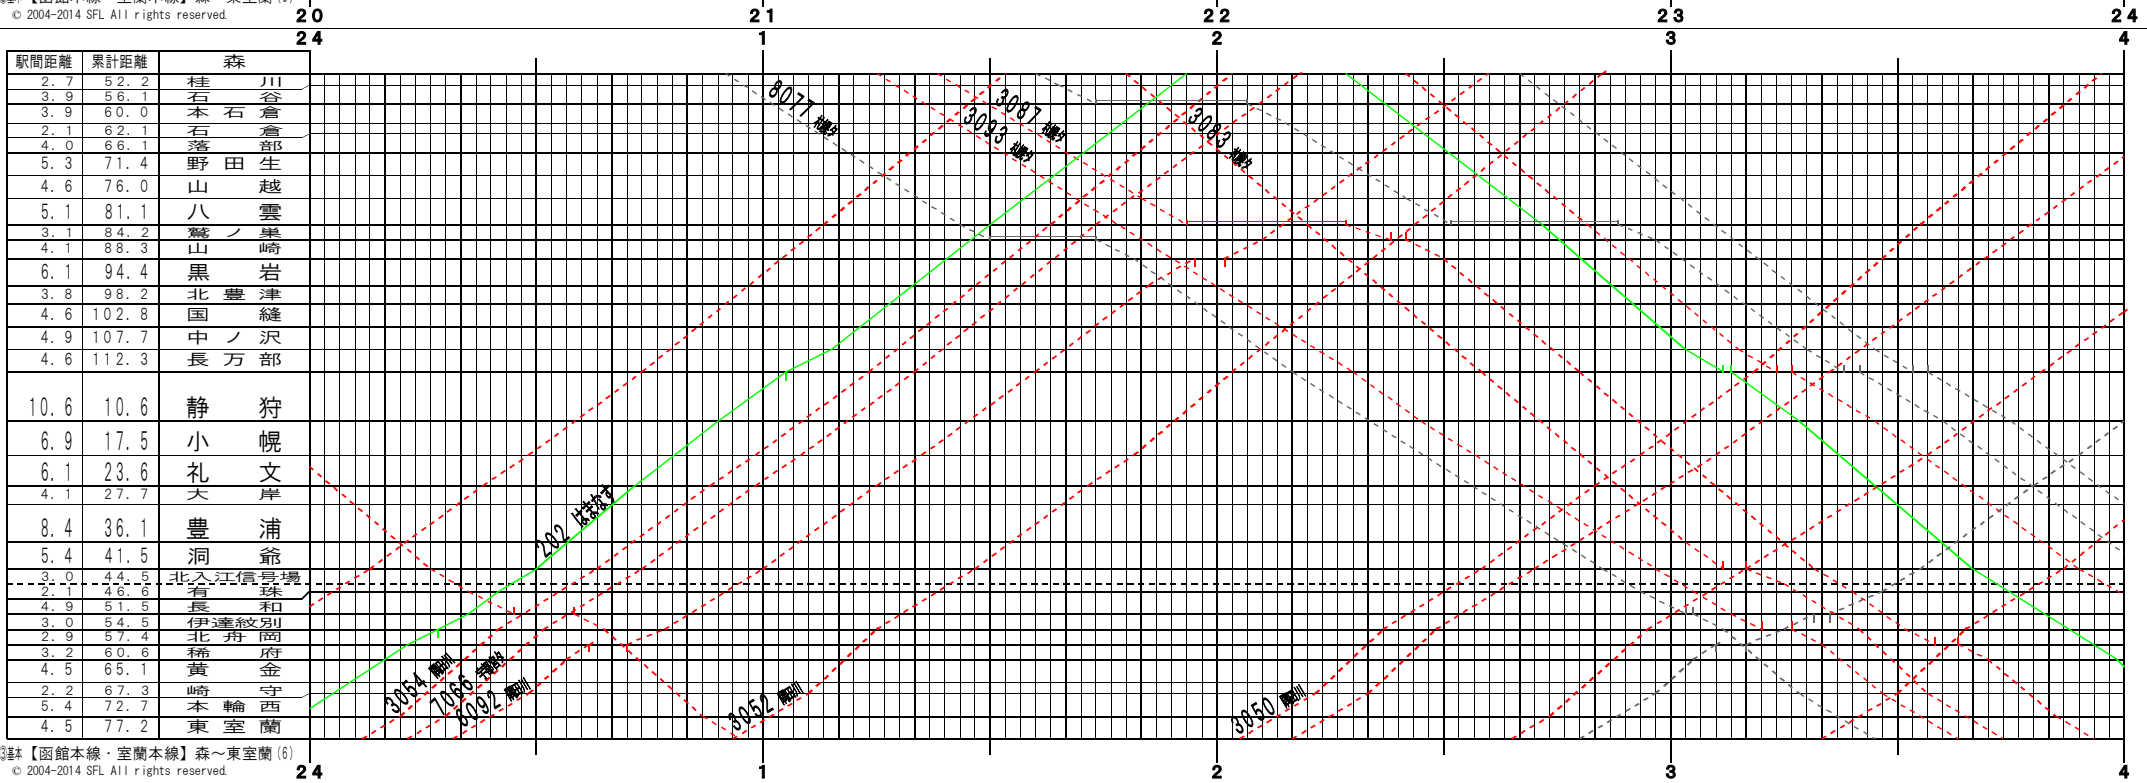

③註【函館本線・室蘭本線】森～東室蘭(3)  
© 2004-2014 SFL All rights reserved.

④註【函館本線・室蘭本線】森～東室蘭(4)  
© 2004-2014 SFL All rights reserved.

⑤ 森【函館本線・室蘭本線】森～東室蘭(5)  
© 2004-2014 SFL All rights reserved.

⑥ 森【函館本線・室蘭本線】森～東室蘭(6)  
© 2004-2014 SFL All rights reserved.