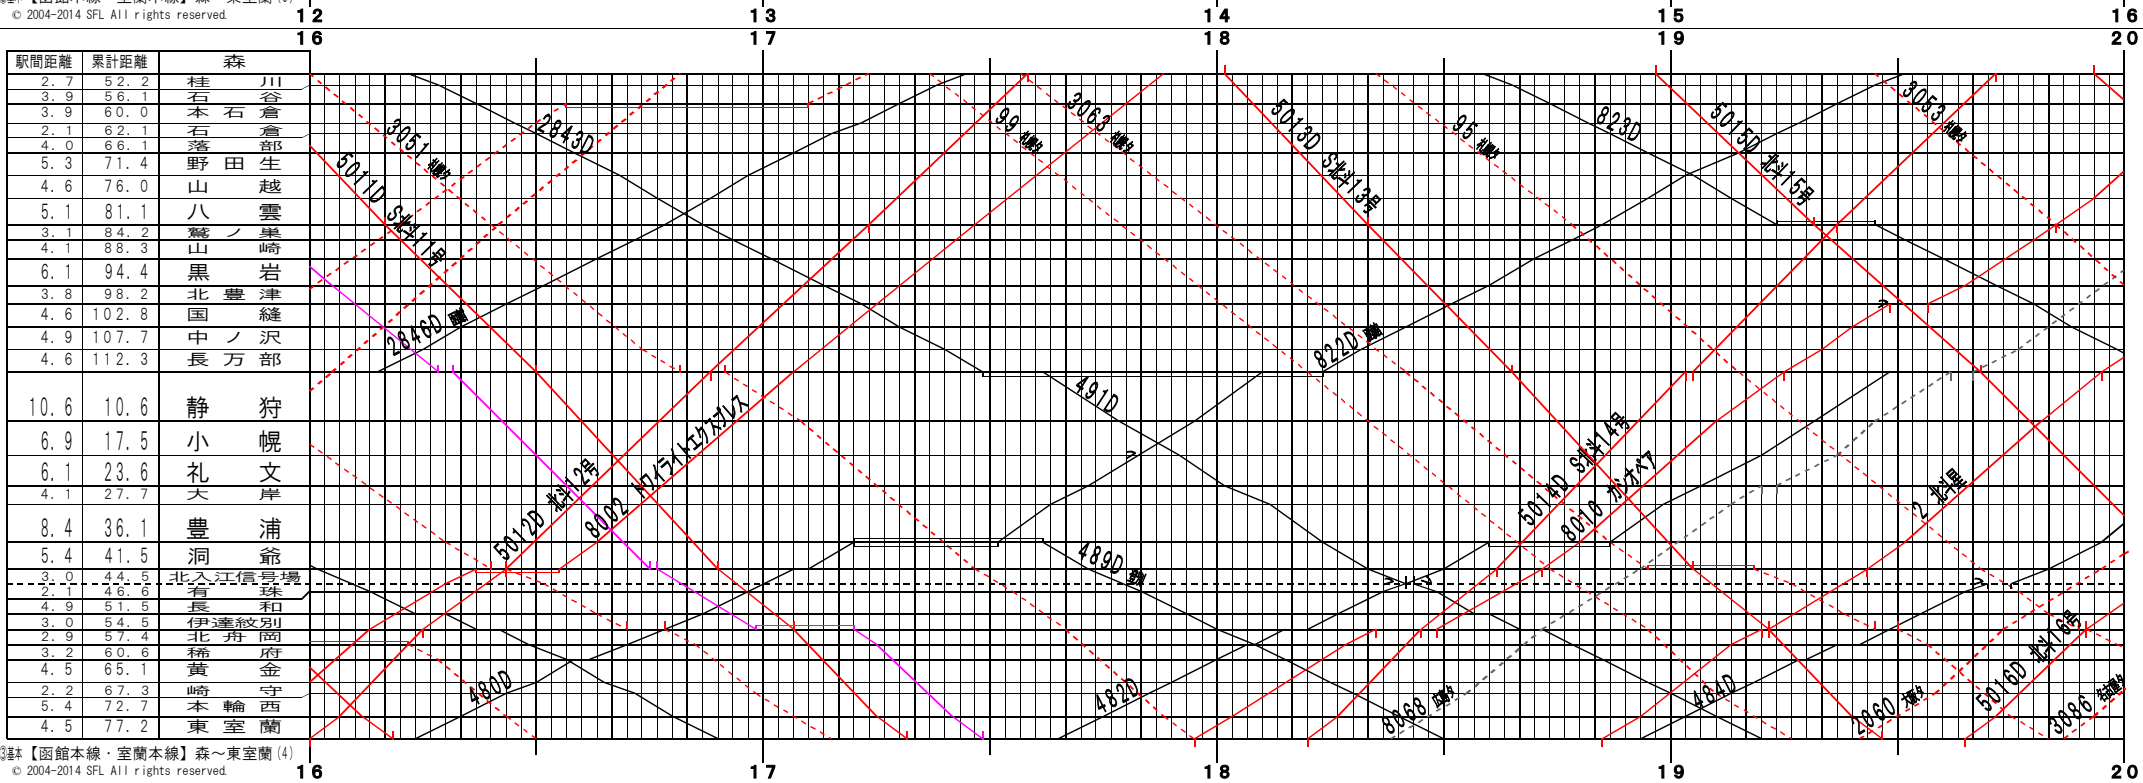

③註【函館本線・室蘭本線】森～東室蘭(3)  
© 2004-2014 SFL All rights reserved.

④註【函館本線・室蘭本線】森～東室蘭(4)  
© 2004-2014 SFL All rights reserved.

⑤ 森【函館本線・室蘭本線】森～東室蘭(5)  
© 2004-2014 SFL All rights reserved.

⑥ 森【函館本線・室蘭本線】森～東室蘭(6)  
© 2004-2014 SFL All rights reserved.