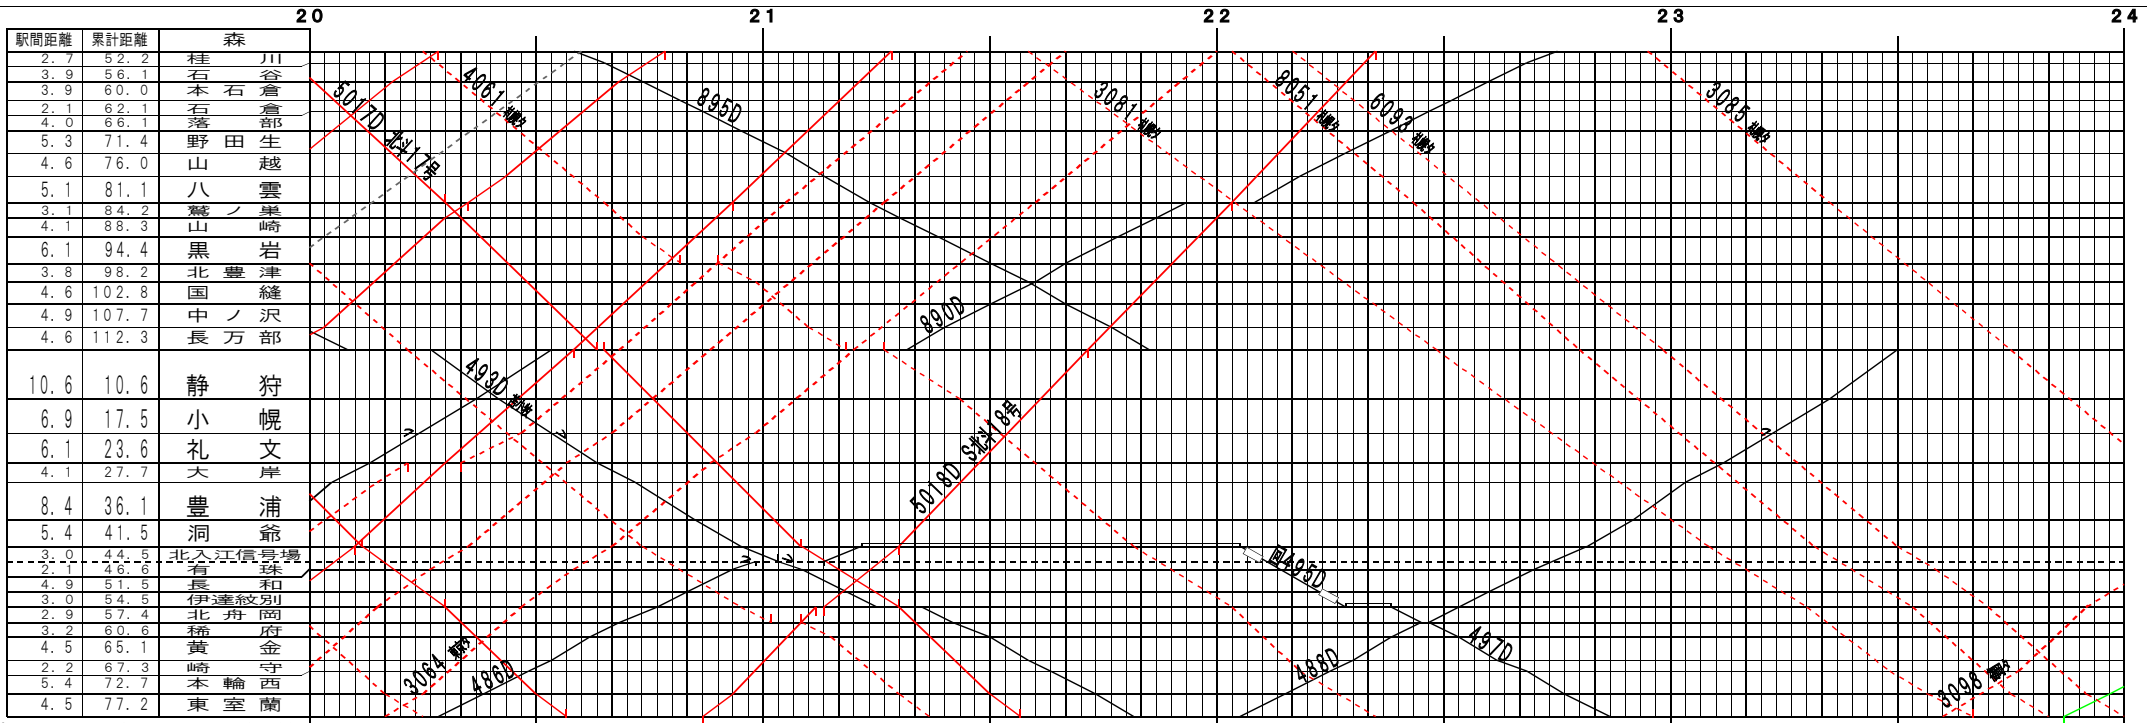

③註【函館本線・室蘭本線】森～東室蘭(3)  
© 2004-2014 SFL All rights reserved.

④註【函館本線・室蘭本線】森～東室蘭(4)  
© 2004-2014 SFL All rights reserved.

⑤ 森【函館本線・室蘭本線】森～東室蘭(5)  
© 2004-2014 SFL All rights reserved.

⑥ 森【函館本線・室蘭本線】森～東室蘭(6)  
© 2004-2014 SFL All rights reserved.