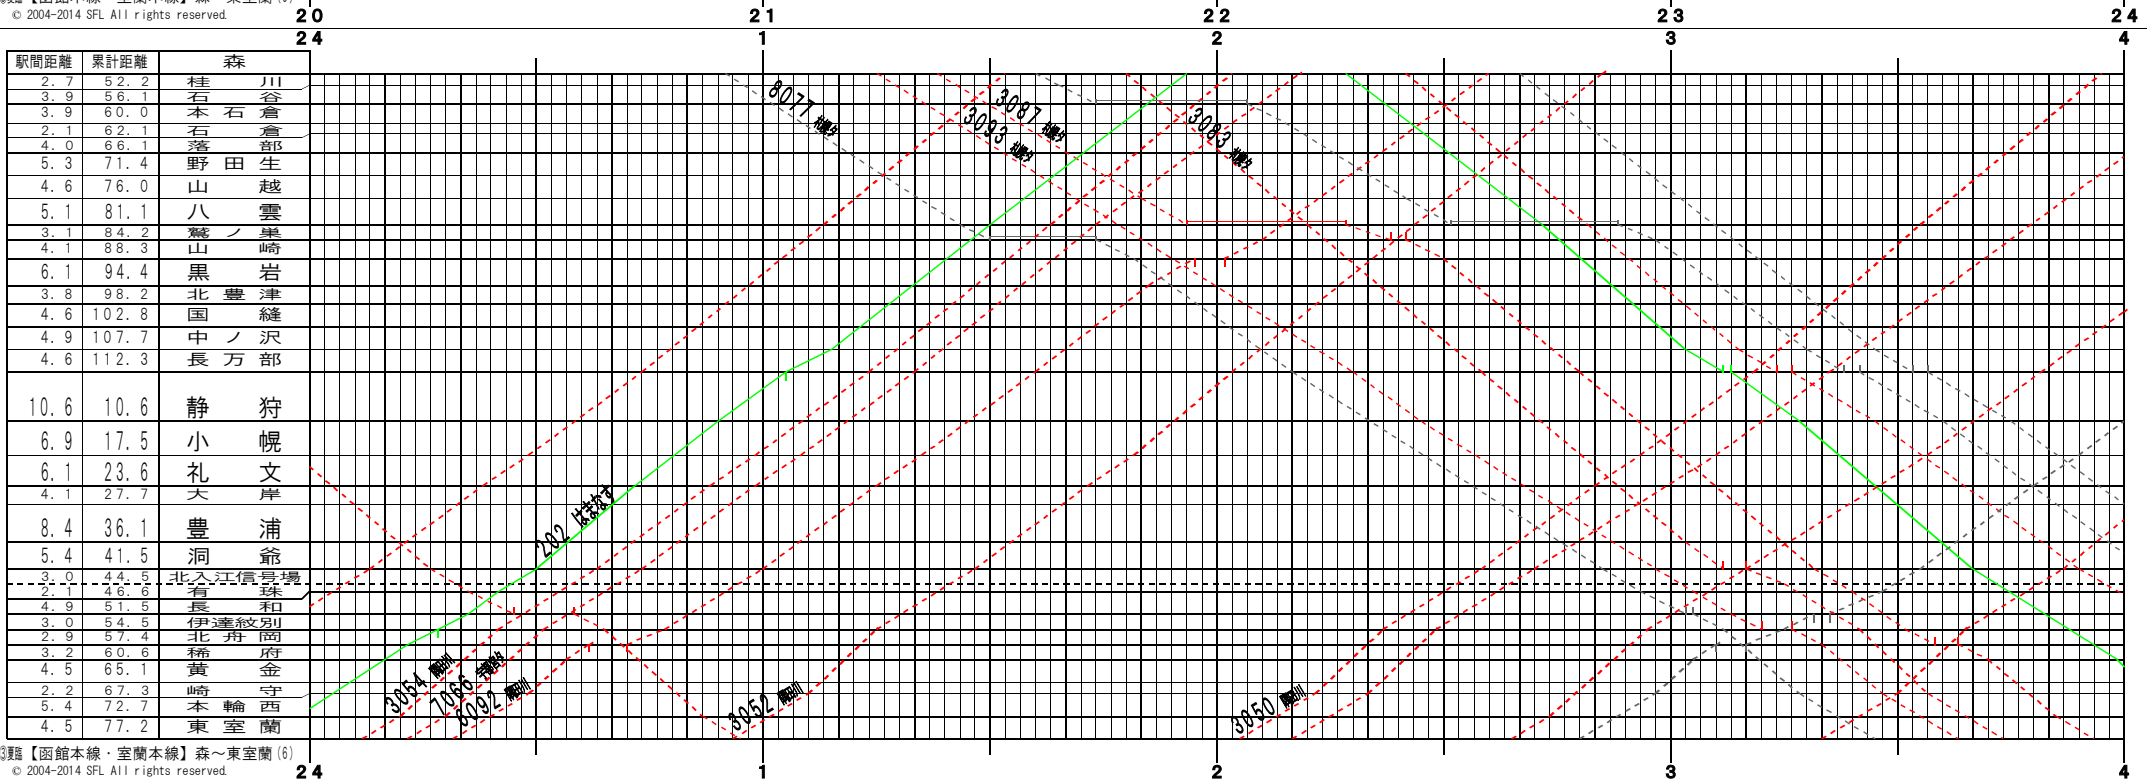

③ 距離【函館本線・室蘭本線】森～東室蘭 (1)
© 2004-2014 SFL All rights reserved.

③ 距離【函館本線・室蘭本線】森～東室蘭 (2)
© 2004-2014 SFL All rights reserved.

③題【函館本線・室蘭本線】森～東室蘭(3)
© 2004-2014 SFL All rights reserved.

④題【函館本線・室蘭本線】森～東室蘭(4)
© 2004-2014 SFL All rights reserved.

③路線【函館本線・室蘭本線】森～東室蘭(5)
© 2004-2014 SFL All rights reserved.

③路線【函館本線・室蘭本線】森～東室蘭(6)
© 2004-2014 SFL All rights reserved.