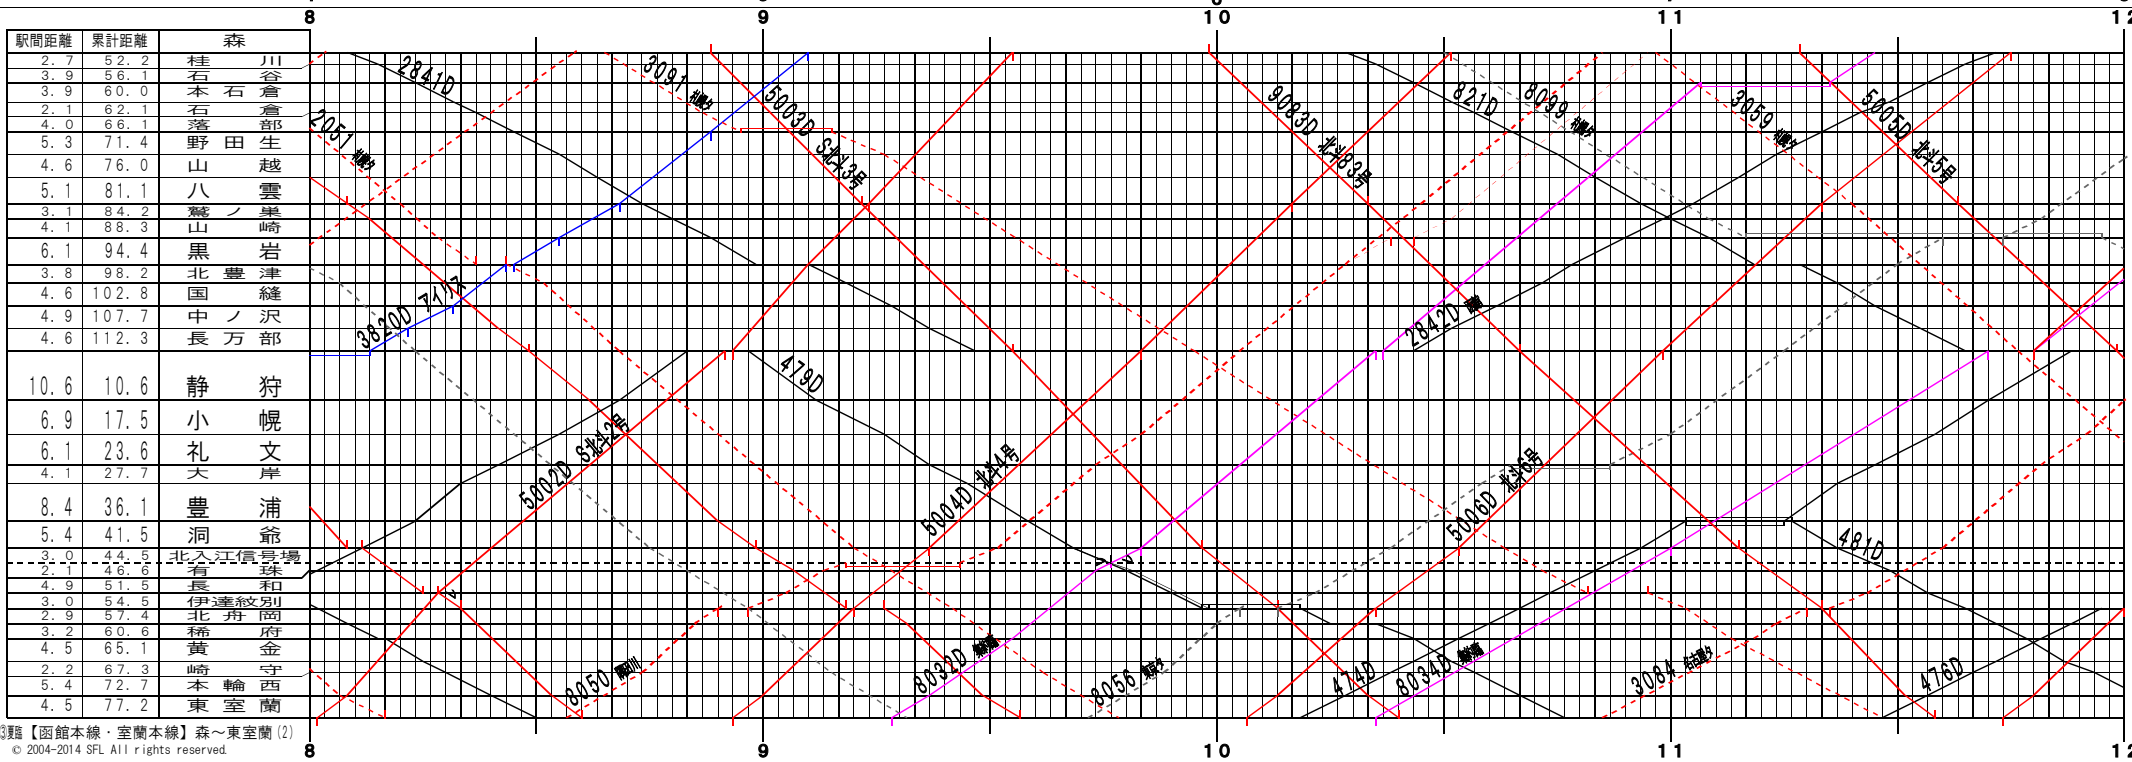

③ 距離【函館本線・室蘭本線】森～東室蘭 (1)
© 2004-2014 SFL All rights reserved.

③ 距離【函館本線・室蘭本線】森～東室蘭 (2)
© 2004-2014 SFL All rights reserved.

③題【函館本線・室蘭本線】森～東室蘭(3)
© 2004-2014 SFL All rights reserved.

④題【函館本線・室蘭本線】森～東室蘭(4)
© 2004-2014 SFL All rights reserved.

③路線【函館本線・室蘭本線】森～東室蘭(5)
© 2004-2014 SFL All rights reserved.

③路線【函館本線・室蘭本線】森～東室蘭(6)
© 2004-2014 SFL All rights reserved.