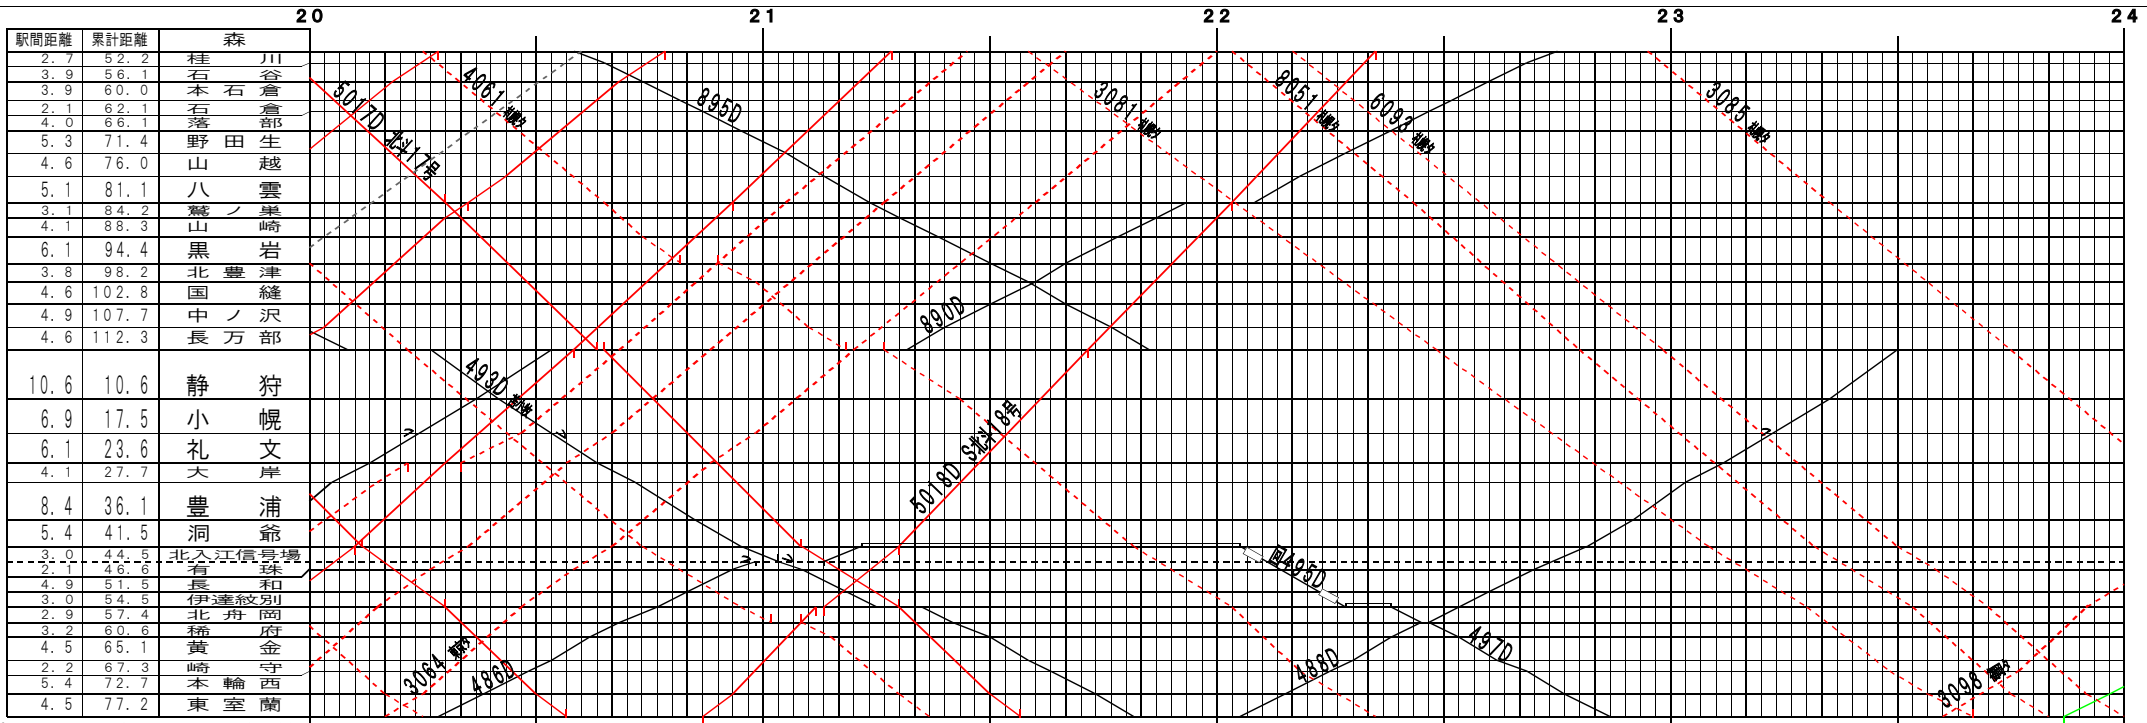

③ 距離【函館本線・室蘭本線】森～東室蘭 (1)
© 2004-2014 SFL All rights reserved.

③ 距離【函館本線・室蘭本線】森～東室蘭 (2)
© 2004-2014 SFL All rights reserved.

③題【函館本線・室蘭本線】森～東室蘭(3)
© 2004-2014 SFL All rights reserved.

④題【函館本線・室蘭本線】森～東室蘭(4)
© 2004-2014 SFL All rights reserved.

③路線【函館本線・室蘭本線】森～東室蘭(5)
© 2004-2014 SFL All rights reserved.

③路線【函館本線・室蘭本線】森～東室蘭(6)
© 2004-2014 SFL All rights reserved.