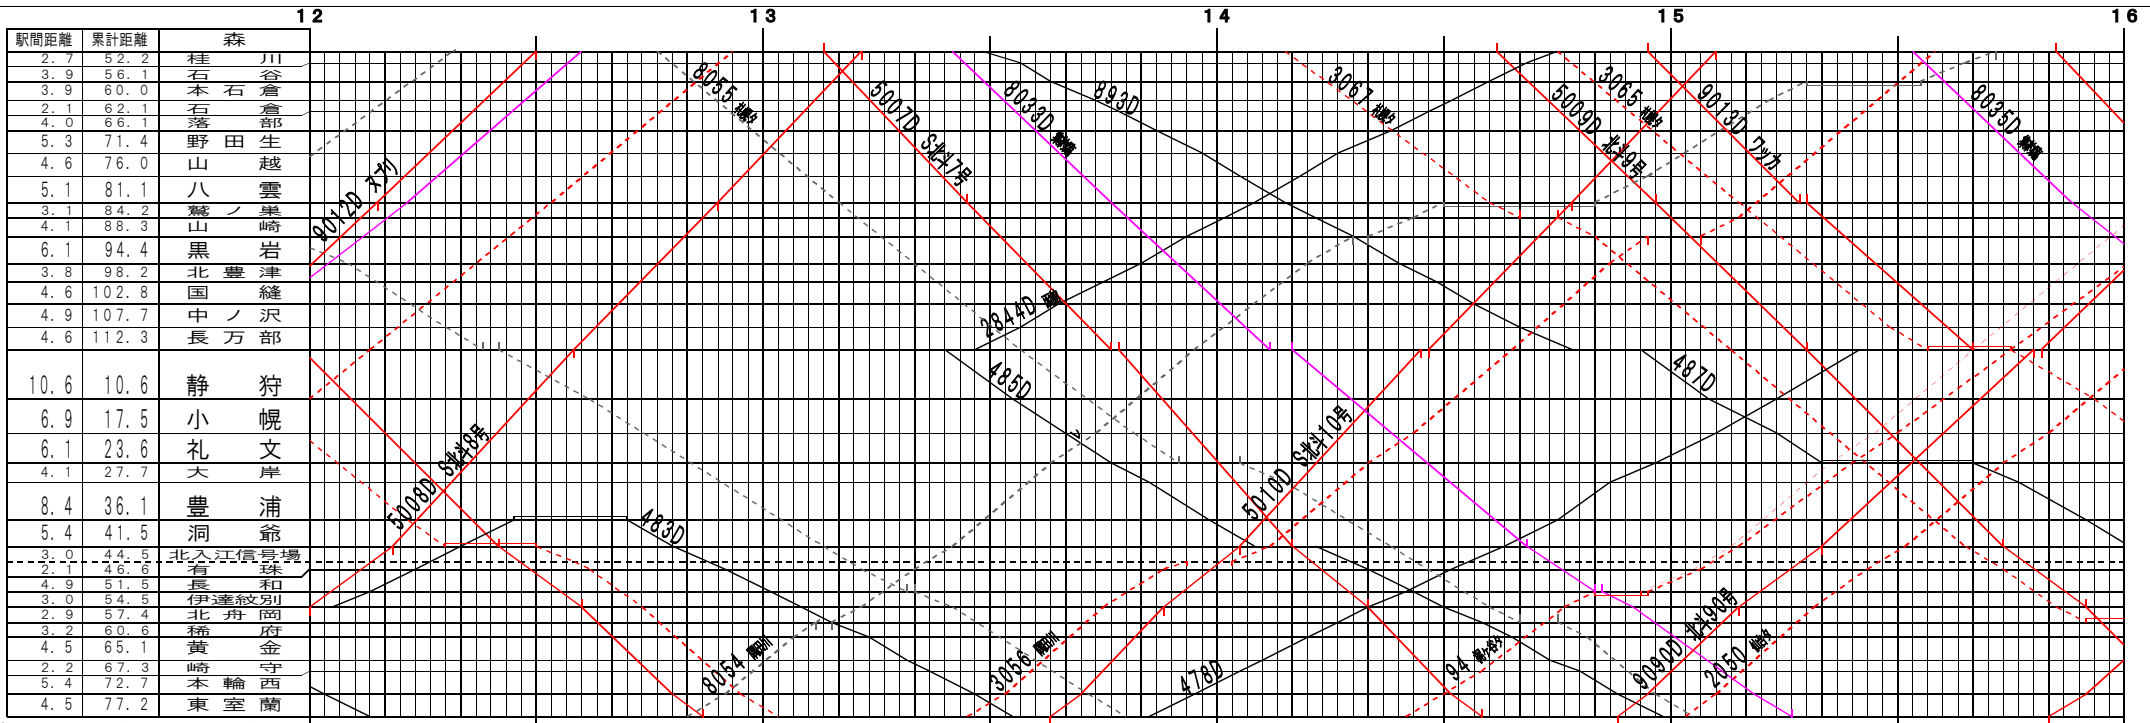

③ 距離【函館本線・室蘭本線】森～東室蘭 (1)
© 2004-2014 SFL All rights reserved.

③ 距離【函館本線・室蘭本線】森～東室蘭 (2)
© 2004-2014 SFL All rights reserved.

③題【函館本線・室蘭本線】森～東室蘭(3)
© 2004-2014 SFL All rights reserved.

④題【函館本線・室蘭本線】森～東室蘭(4)
© 2004-2014 SFL All rights reserved.

③路線【函館本線・室蘭本線】森～東室蘭(5)
© 2004-2014 SFL All rights reserved.

③路線【函館本線・室蘭本線】森～東室蘭(6)
© 2004-2014 SFL All rights reserved.