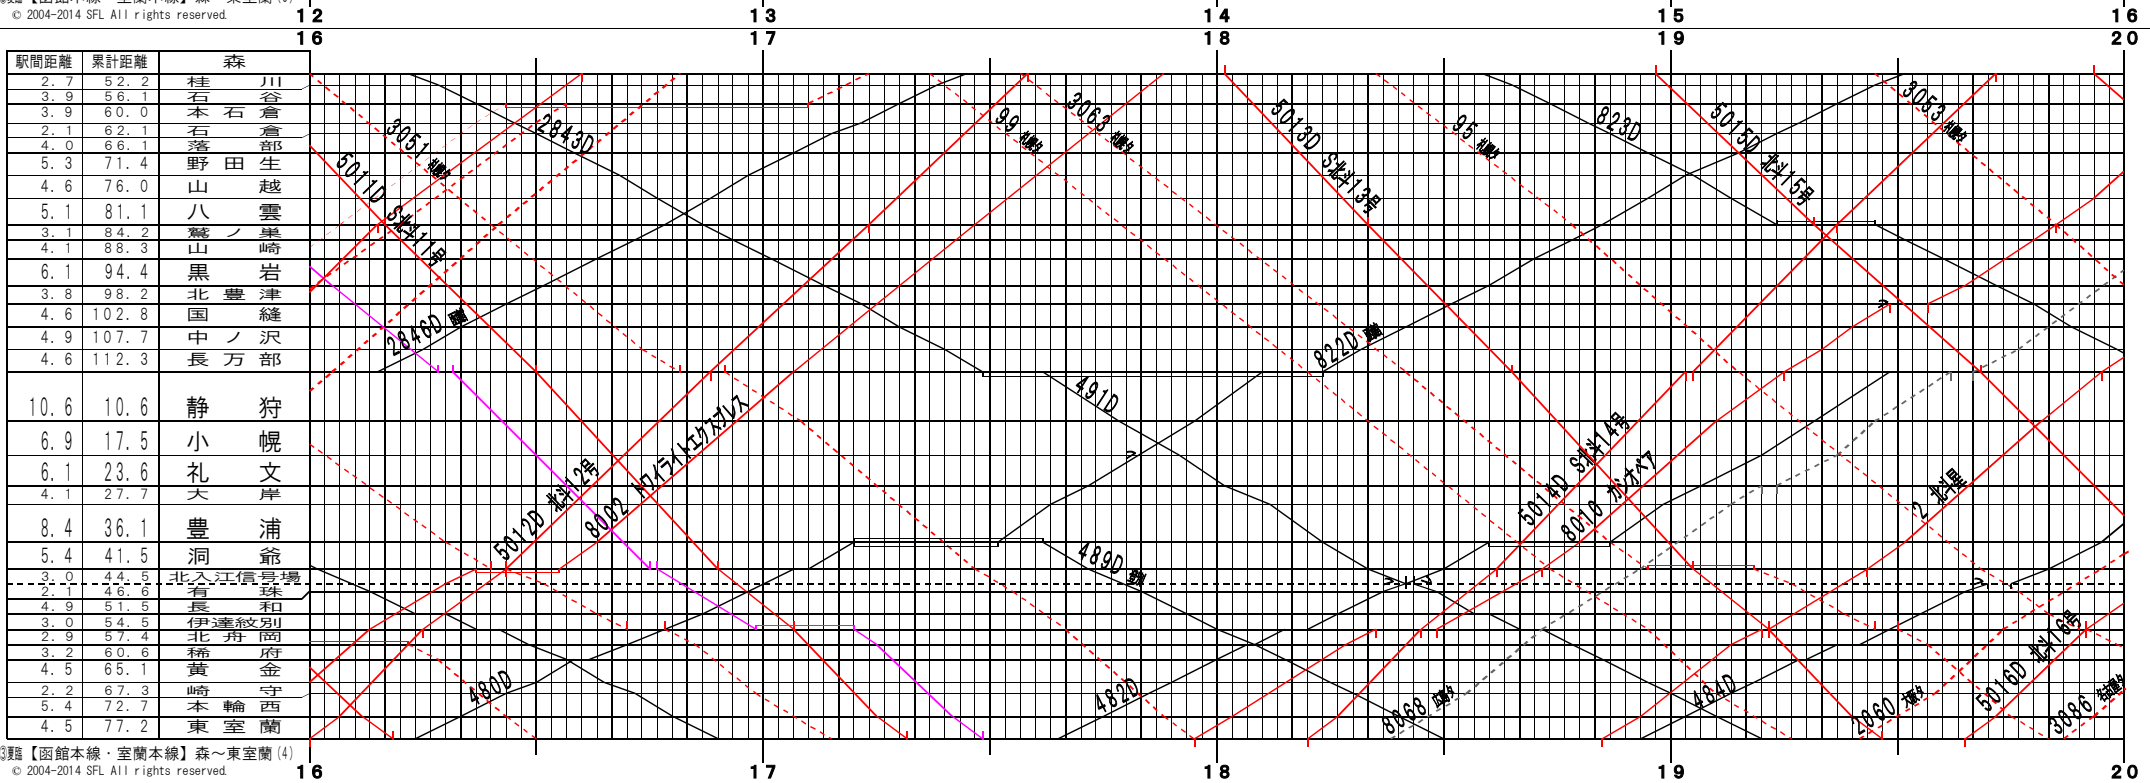

③ 距離【函館本線・室蘭本線】森～東室蘭 (1)
© 2004-2014 SFL All rights reserved.

③ 距離【函館本線・室蘭本線】森～東室蘭 (2)
© 2004-2014 SFL All rights reserved.

③題【函館本線・室蘭本線】森～東室蘭(3)
© 2004-2014 SFL All rights reserved.

④題【函館本線・室蘭本線】森～東室蘭(4)
© 2004-2014 SFL All rights reserved.

③路線【函館本線・室蘭本線】森～東室蘭(5)
© 2004-2014 SFL All rights reserved.

③路線【函館本線・室蘭本線】森～東室蘭(6)
© 2004-2014 SFL All rights reserved.