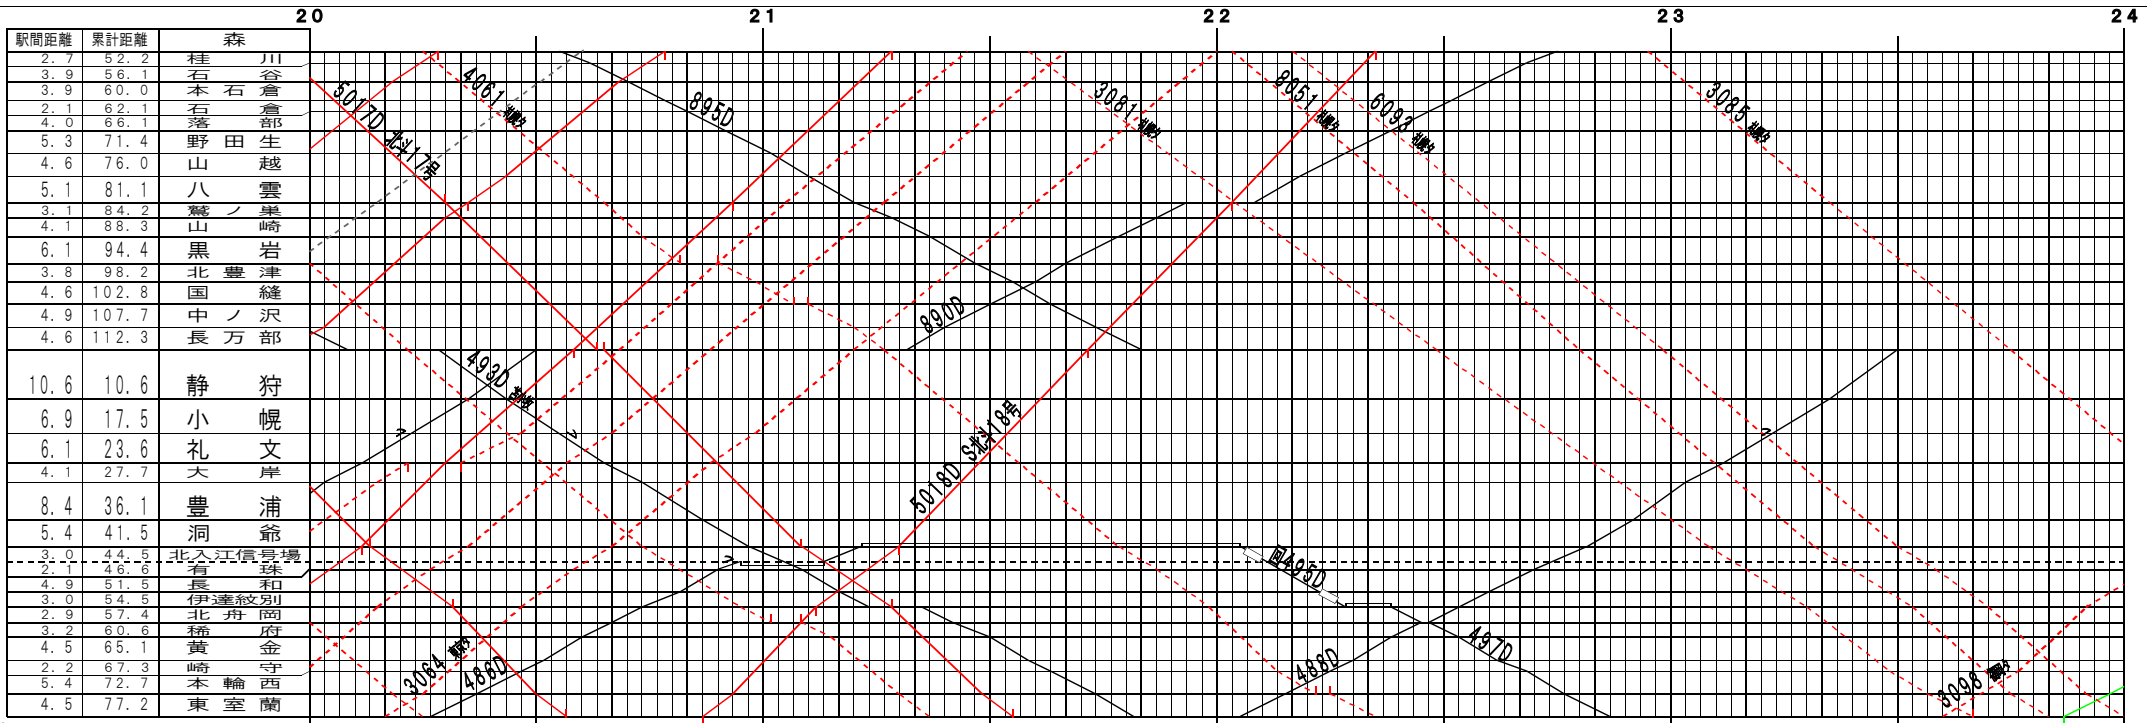

③註【函館本線・室蘭本線】森～東室蘭(1)
 © 2004-2014 SFL All rights reserved.

③註【函館本線・室蘭本線】森～東室蘭(2)
 © 2004-2014 SFL All rights reserved.

③註【函館本線・室蘭本線】森～東室蘭(3)
© 2004-2014 SFL All rights reserved.

③註【函館本線・室蘭本線】森～東室蘭(4)
© 2004-2014 SFL All rights reserved.

⑤【函館本線・室蘭本線】森～東室蘭(5)
© 2004-2014 SFL All rights reserved.

⑥【函館本線・室蘭本線】森～東室蘭(6)
© 2004-2014 SFL All rights reserved.