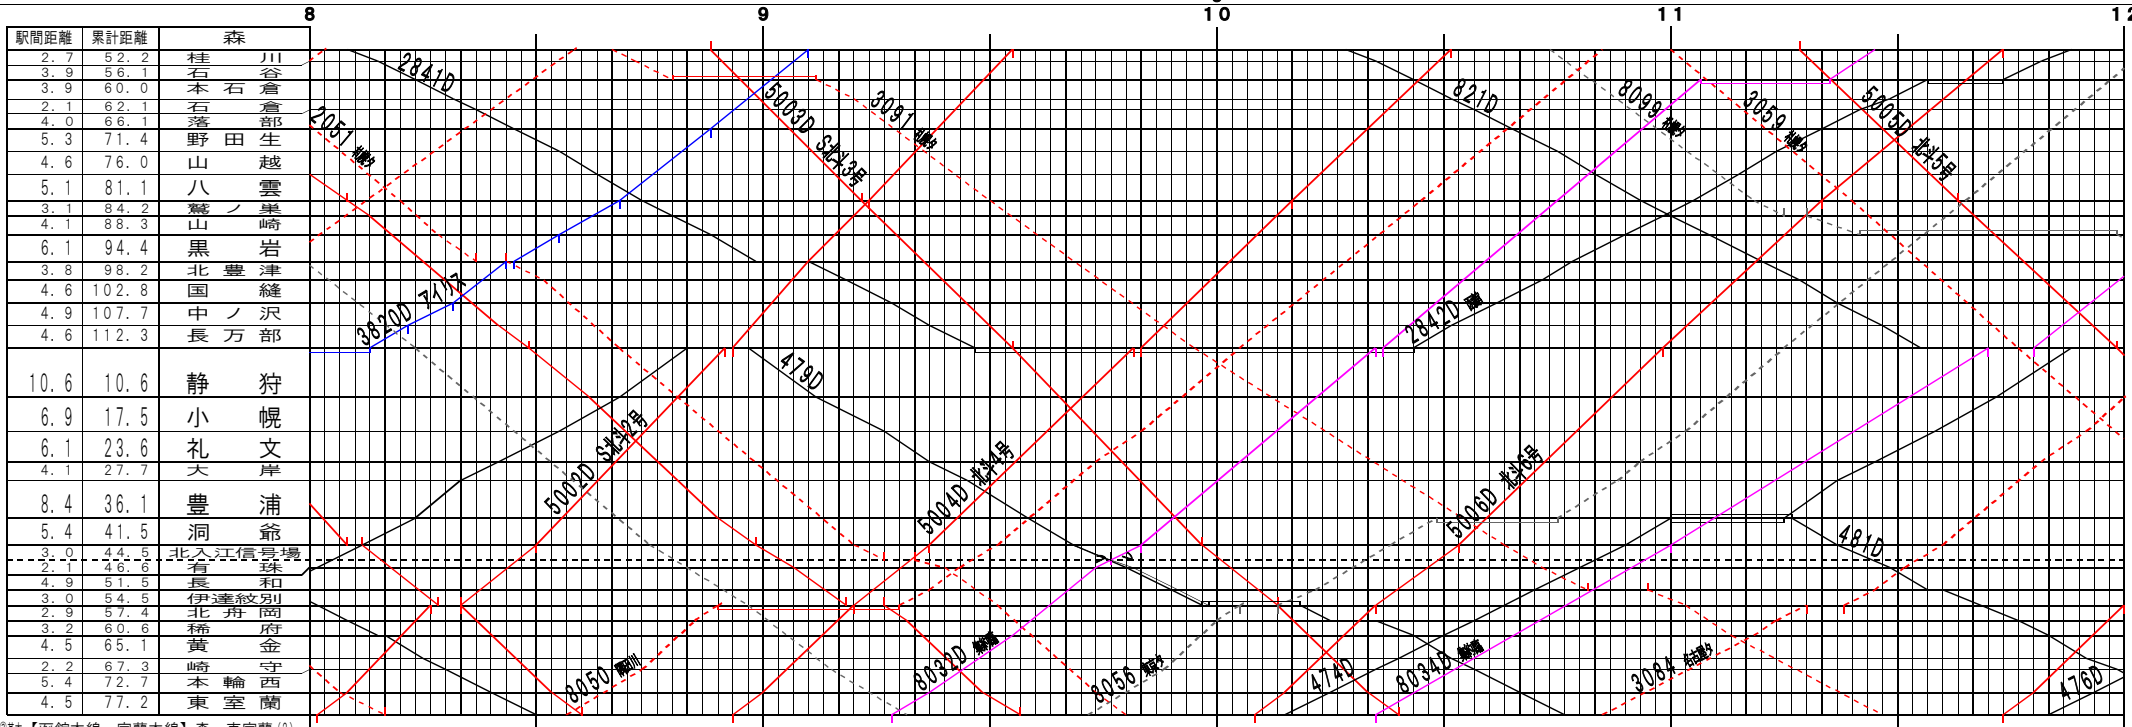

③註【函館本線・室蘭本線】森～東室蘭(1)
 © 2004-2014 SFL All rights reserved.

③註【函館本線・室蘭本線】森～東室蘭(2)
 © 2004-2014 SFL All rights reserved.

③註【函館本線・室蘭本線】森～東室蘭(3)
© 2004-2014 SFL All rights reserved.

③註【函館本線・室蘭本線】森～東室蘭(4)
© 2004-2014 SFL All rights reserved.

⑤【函館本線・室蘭本線】森～東室蘭(5)
© 2004-2014 SFL All rights reserved.

⑥【函館本線・室蘭本線】森～東室蘭(6)
© 2004-2014 SFL All rights reserved.