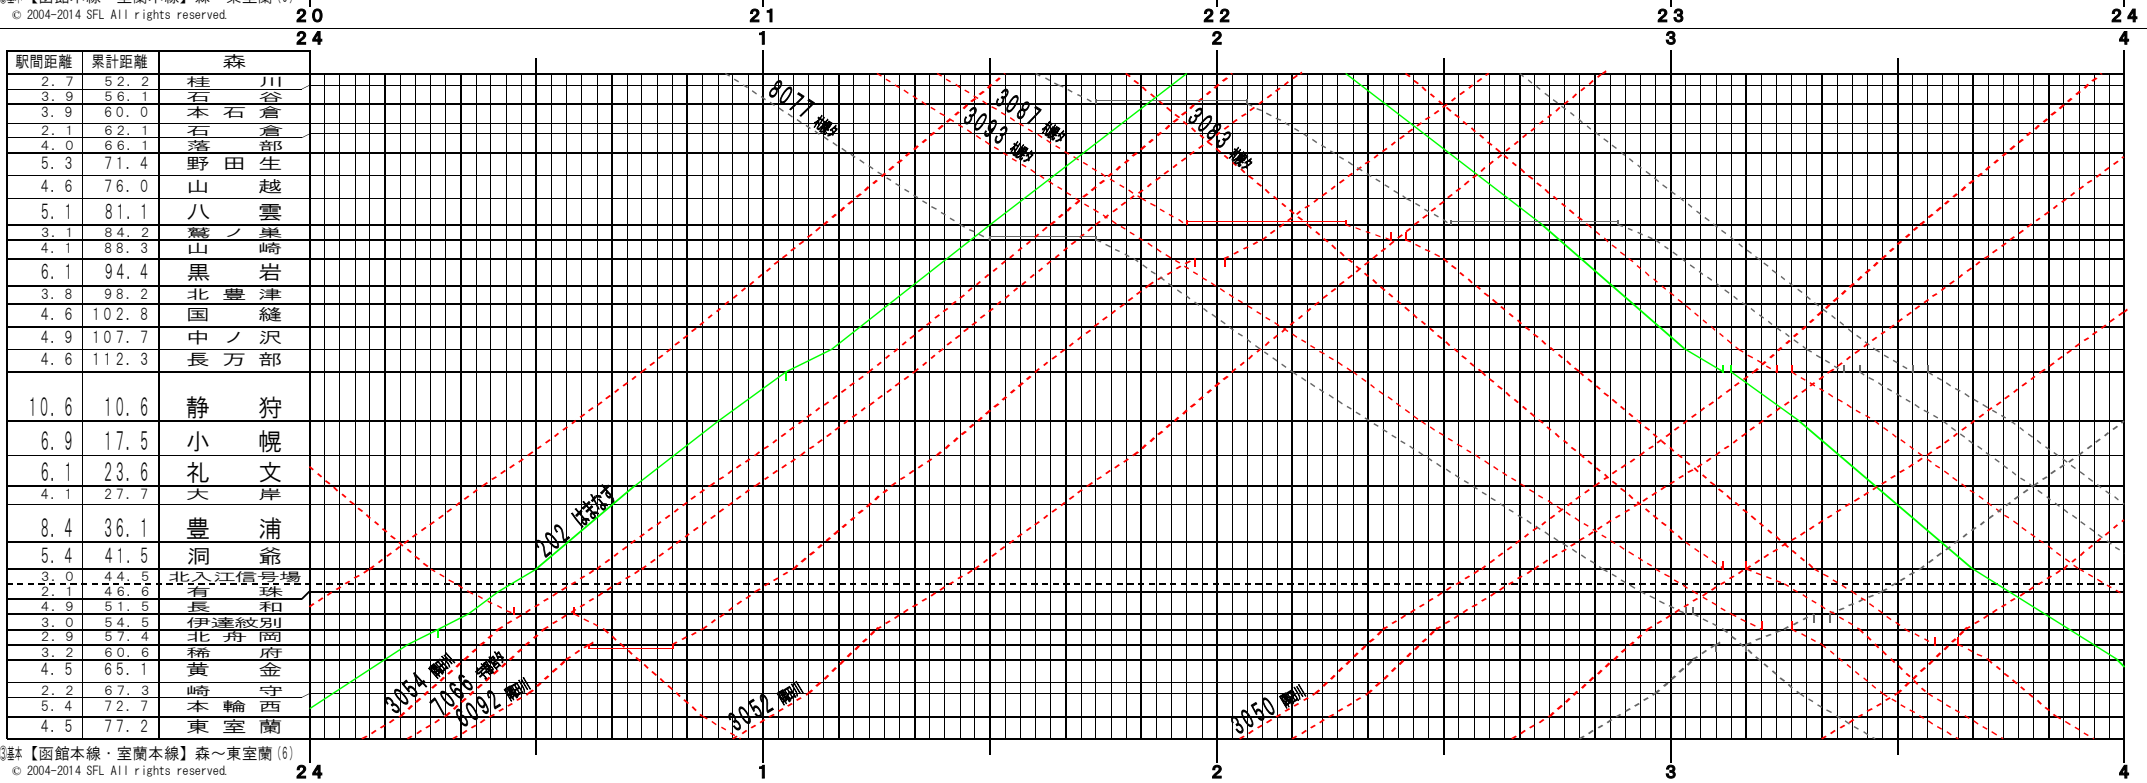

⑤【函館本線・室蘭本線】森～東室蘭(5)
© 2004-2014 SFL All rights reserved.

⑥【函館本線・室蘭本線】森～東室蘭(6)
© 2004-2014 SFL All rights reserved.