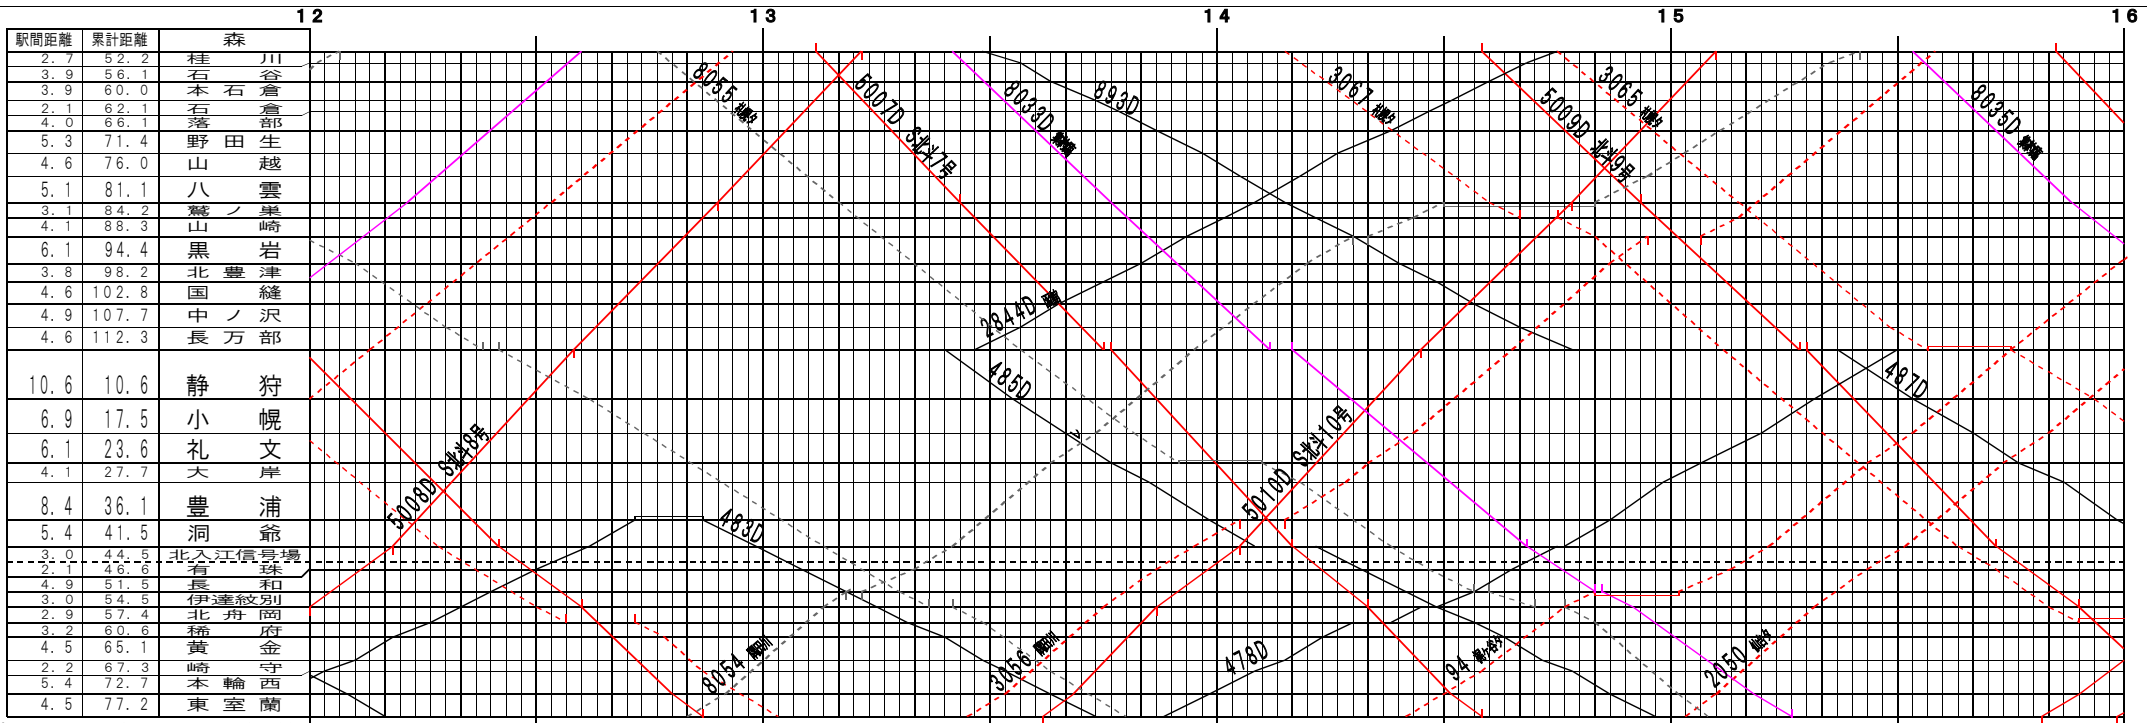

③註【函館本線・室蘭本線】森～東室蘭(1)
 © 2004-2014 SFL All rights reserved.

③註【函館本線・室蘭本線】森～東室蘭(2)
 © 2004-2014 SFL All rights reserved.

③註【函館本線・室蘭本線】森～東室蘭(3)
© 2004-2014 SFL All rights reserved.

③註【函館本線・室蘭本線】森～東室蘭(4)
© 2004-2014 SFL All rights reserved.

⑤【函館本線・室蘭本線】森～東室蘭(5)
© 2004-2014 SFL All rights reserved.

⑥【函館本線・室蘭本線】森～東室蘭(6)
© 2004-2014 SFL All rights reserved.