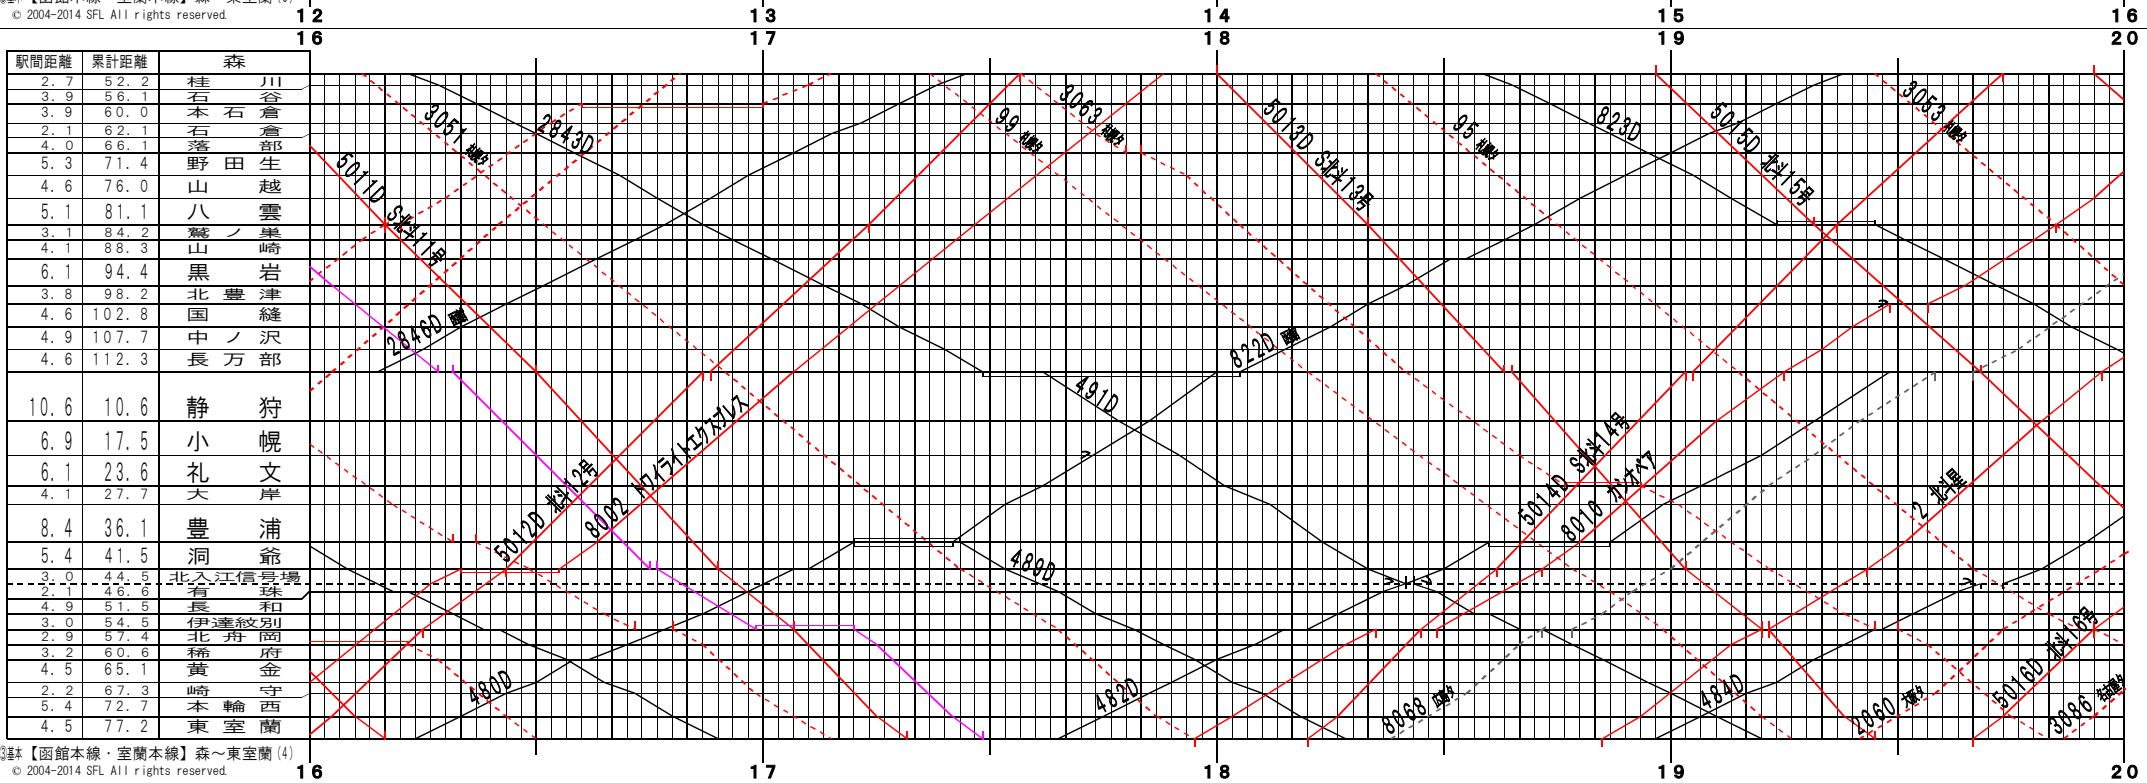

③註【函館本線・室蘭本線】森～東室蘭(1)
 © 2004-2014 SFL All rights reserved.

③註【函館本線・室蘭本線】森～東室蘭(2)
 © 2004-2014 SFL All rights reserved.

③註【函館本線・室蘭本線】森～東室蘭(3)
© 2004-2014 SFL All rights reserved.

③註【函館本線・室蘭本線】森～東室蘭(4)
© 2004-2014 SFL All rights reserved.

⑤【函館本線・室蘭本線】森～東室蘭(5)
© 2004-2014 SFL All rights reserved.

⑥【函館本線・室蘭本線】森～東室蘭(6)
© 2004-2014 SFL All rights reserved.