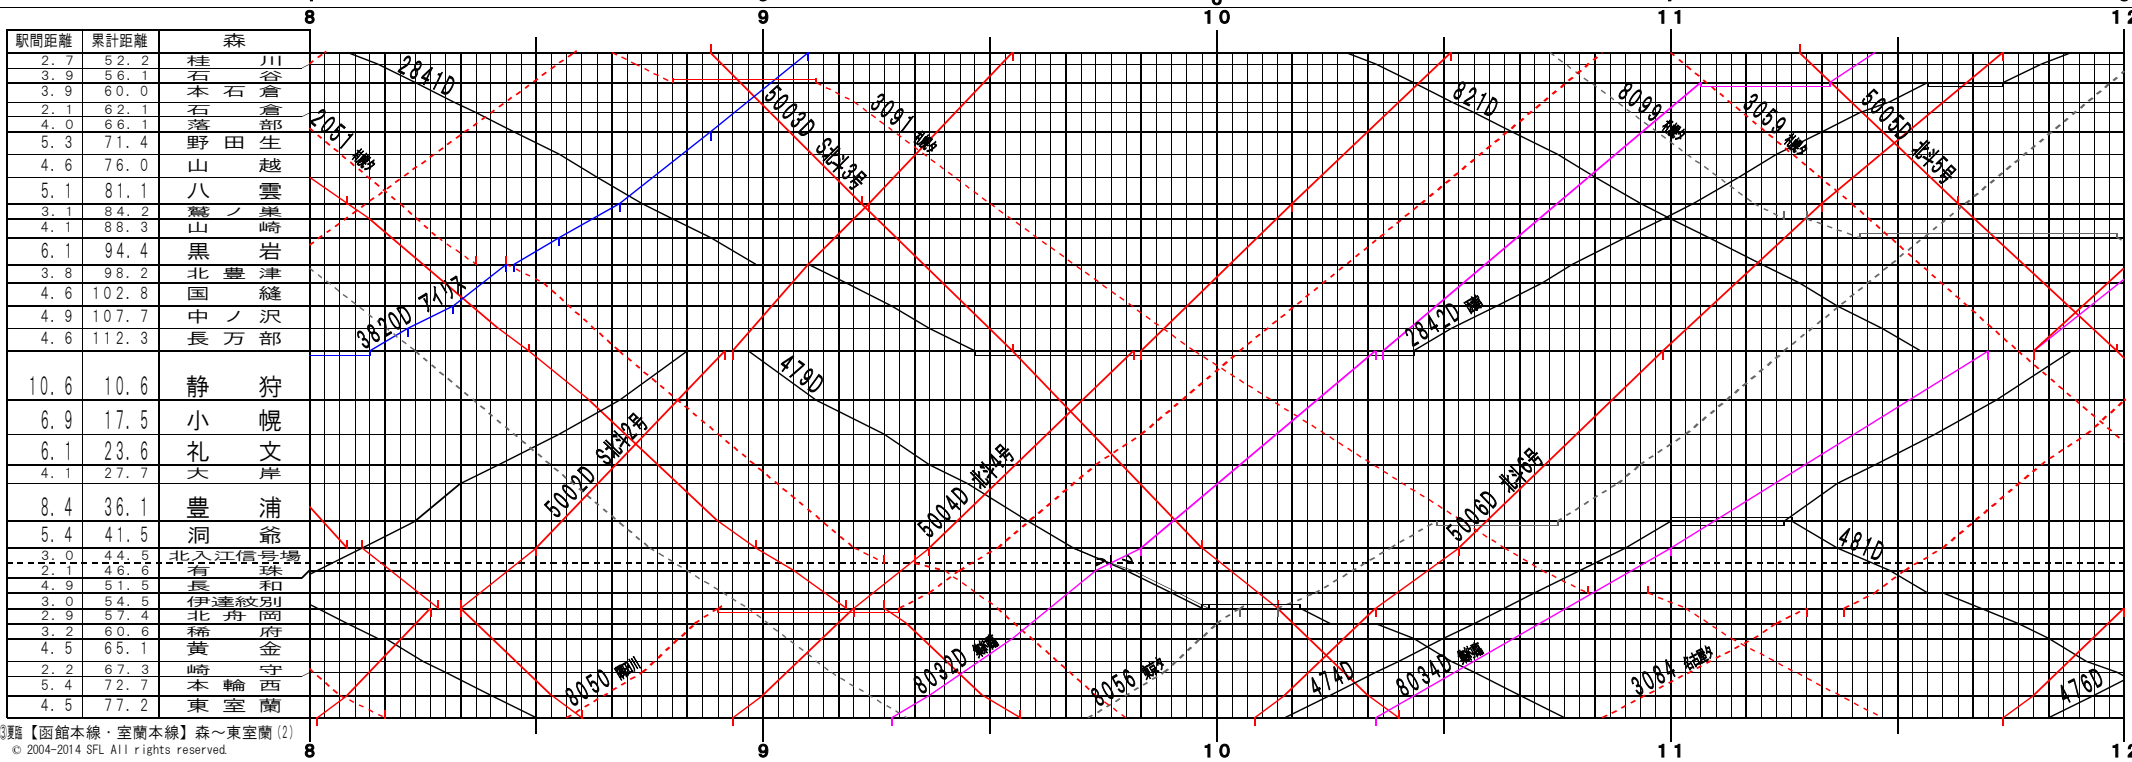

③距離【函館本線・室蘭本線】森～東室蘭(1)
© 2004-2014 SFL All rights reserved.

③距離【函館本線・室蘭本線】森～東室蘭(2)
© 2004-2014 SFL All rights reserved.

③路線【函館本線・室蘭本線】森～東室蘭(5)
© 2004-2014 SFL All rights reserved.

③路線【函館本線・室蘭本線】森～東室蘭(6)
© 2004-2014 SFL All rights reserved.