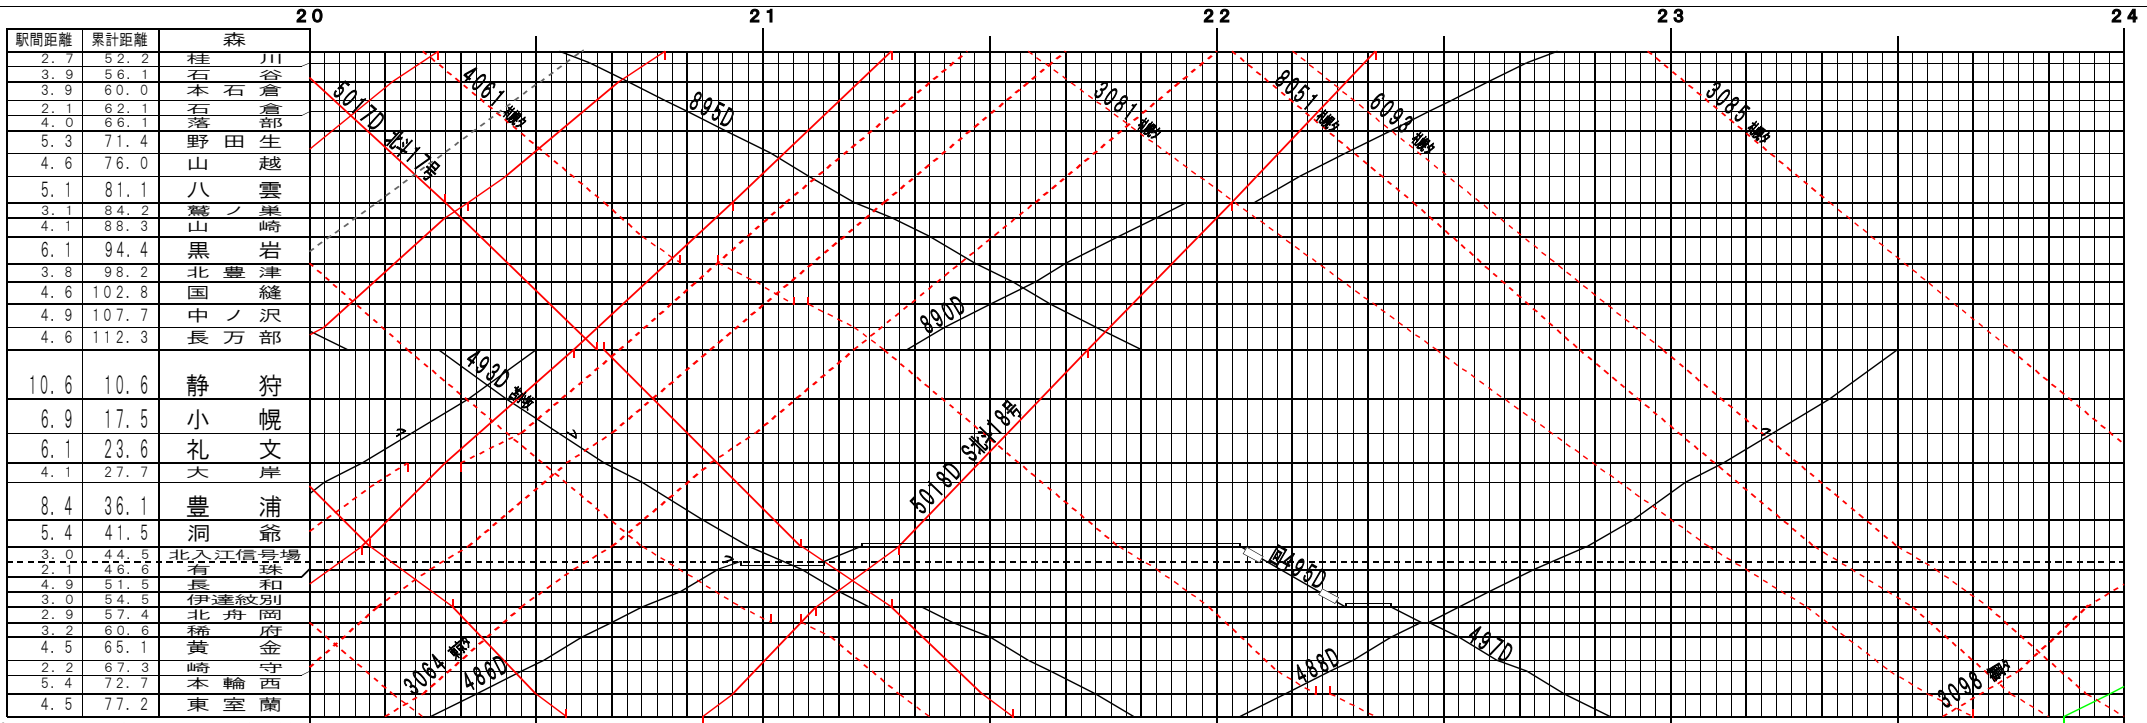

③距離【函館本線・室蘭本線】森～東室蘭(1)
© 2004-2014 SFL All rights reserved.

③距離【函館本線・室蘭本線】森～東室蘭(2)
© 2004-2014 SFL All rights reserved.

③路線【函館本線・室蘭本線】森～東室蘭(5)
© 2004-2014 SFL All rights reserved.

③路線【函館本線・室蘭本線】森～東室蘭(6)
© 2004-2014 SFL All rights reserved.