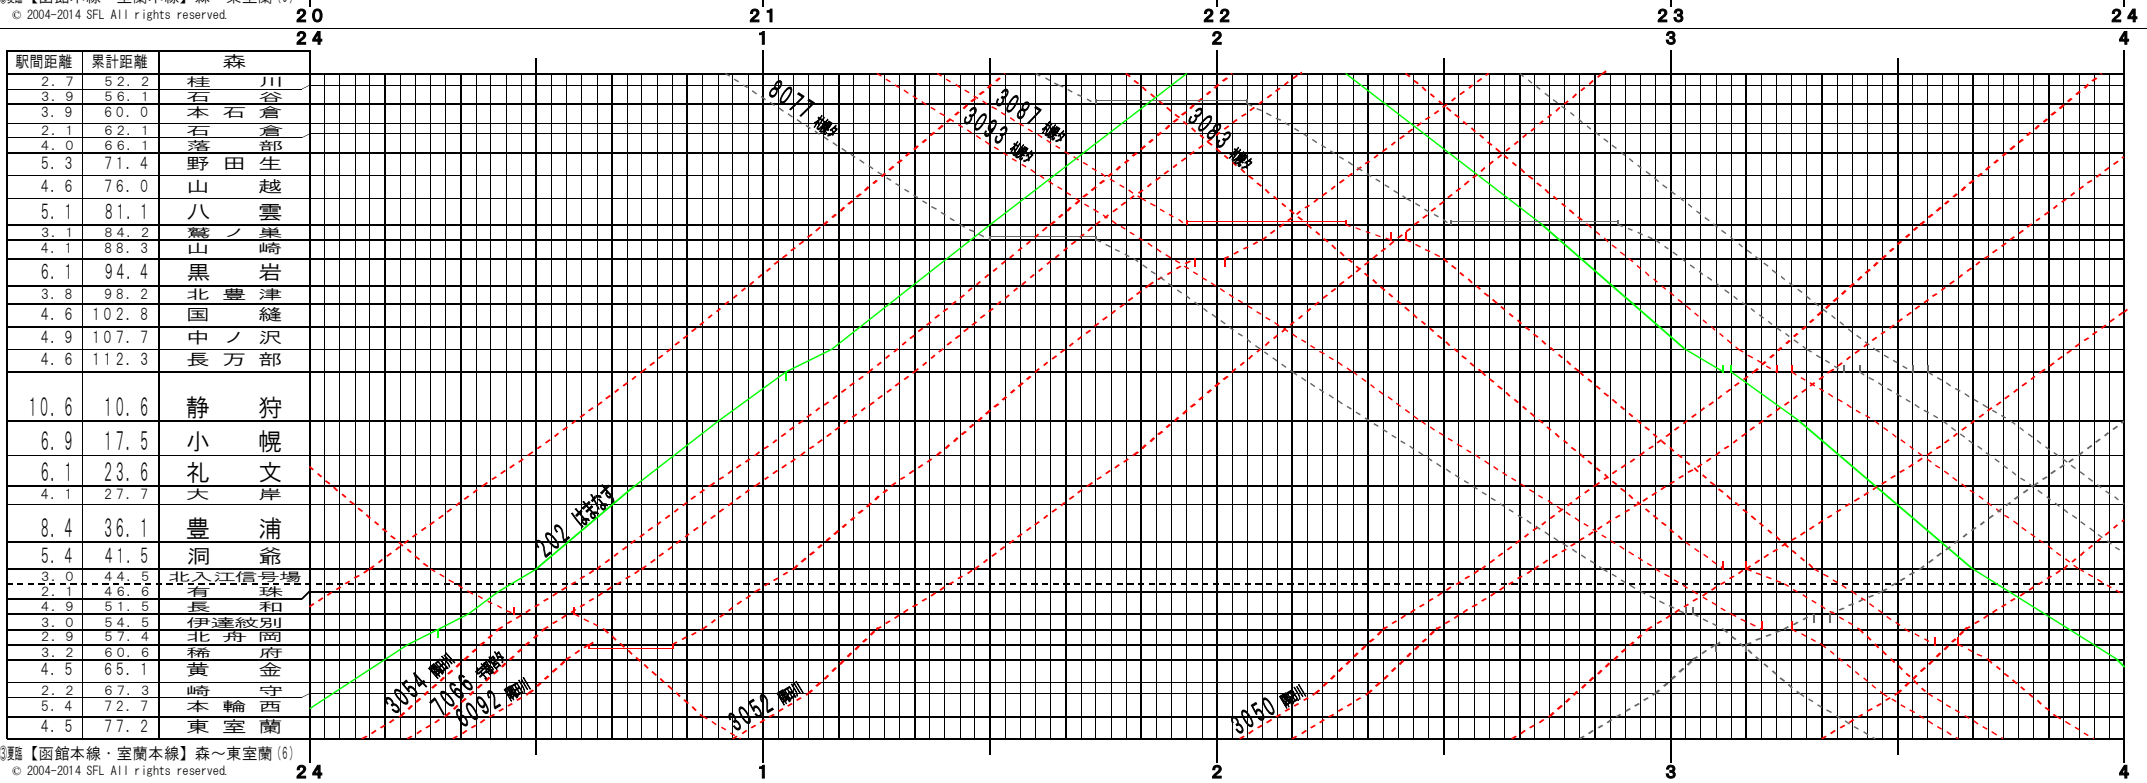

③距離【函館本線・室蘭本線】森～東室蘭(1)
© 2004-2014 SFL All rights reserved.

③距離【函館本線・室蘭本線】森～東室蘭(2)
© 2004-2014 SFL All rights reserved.

③路線【函館本線・室蘭本線】森～東室蘭(5)
© 2004-2014 SFL All rights reserved.

③路線【函館本線・室蘭本線】森～東室蘭(6)
© 2004-2014 SFL All rights reserved.