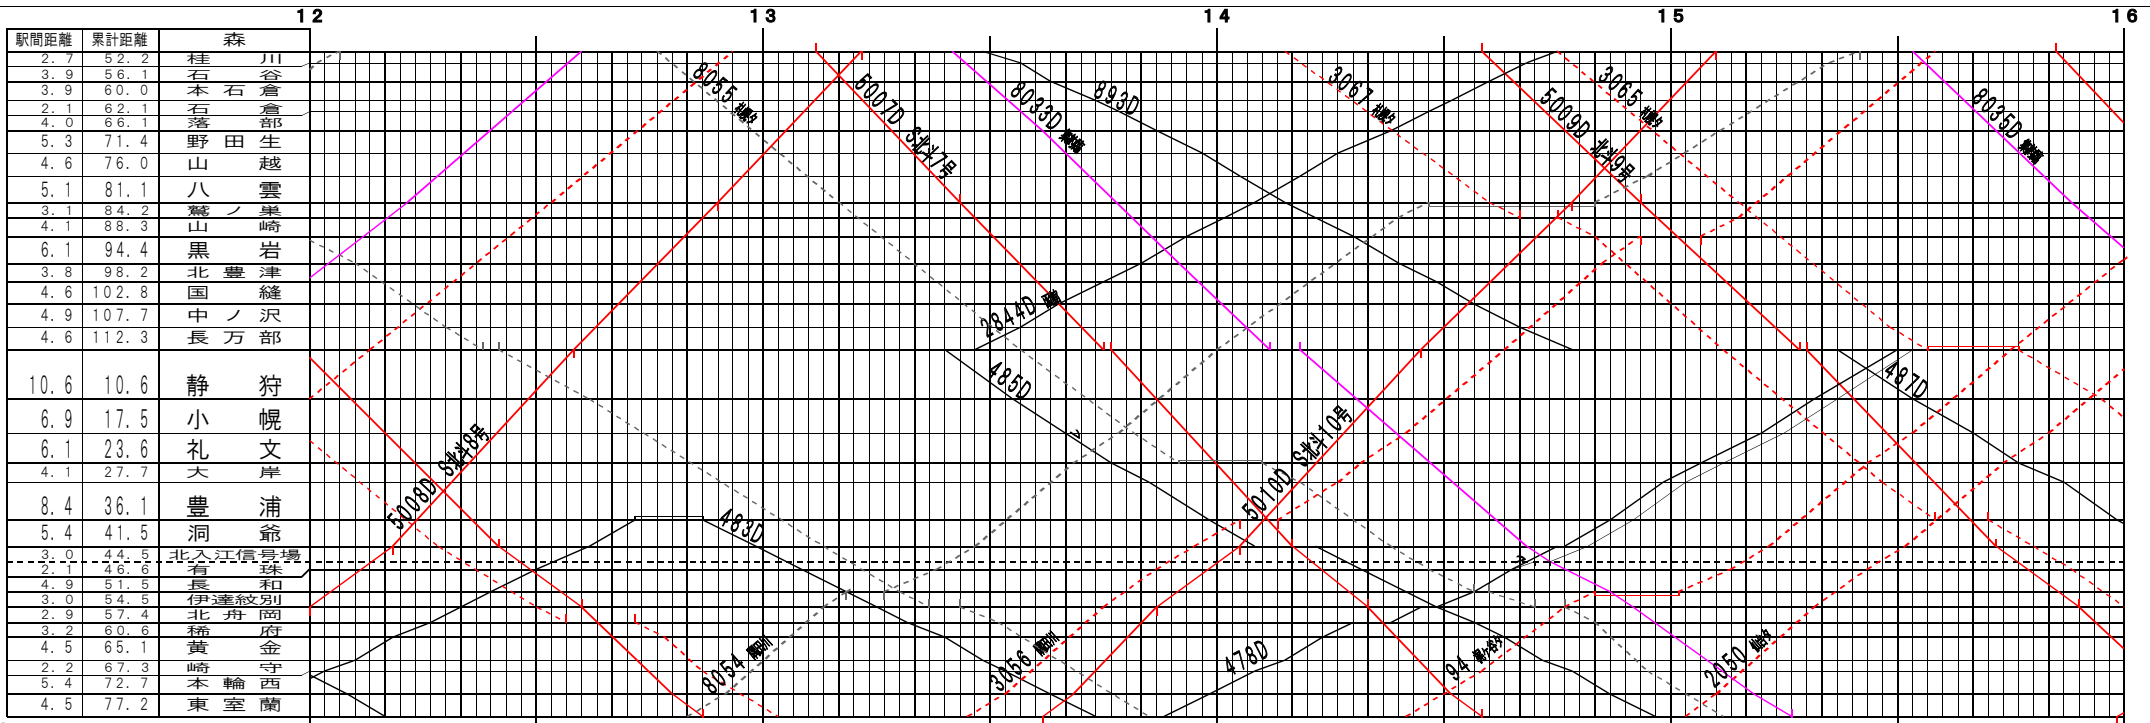

③註【函館本線・室蘭本線】森～東室蘭(1)  
© 2004-2015 SFL All rights reserved.

③註【函館本線・室蘭本線】森～東室蘭(2)  
© 2004-2015 SFL All rights reserved.

③註【函館本線・室蘭本線】森～東室蘭(3)  
© 2004-2015 SFL All rights reserved.

③註【函館本線・室蘭本線】森～東室蘭(4)  
© 2004-2015 SFL All rights reserved.

⑤ 森【函館本線・室蘭本線】森～東室蘭 (5)  
© 2004-2015 SFL All rights reserved.

⑥ 森【函館本線・室蘭本線】森～東室蘭 (6)  
© 2004-2015 SFL All rights reserved.