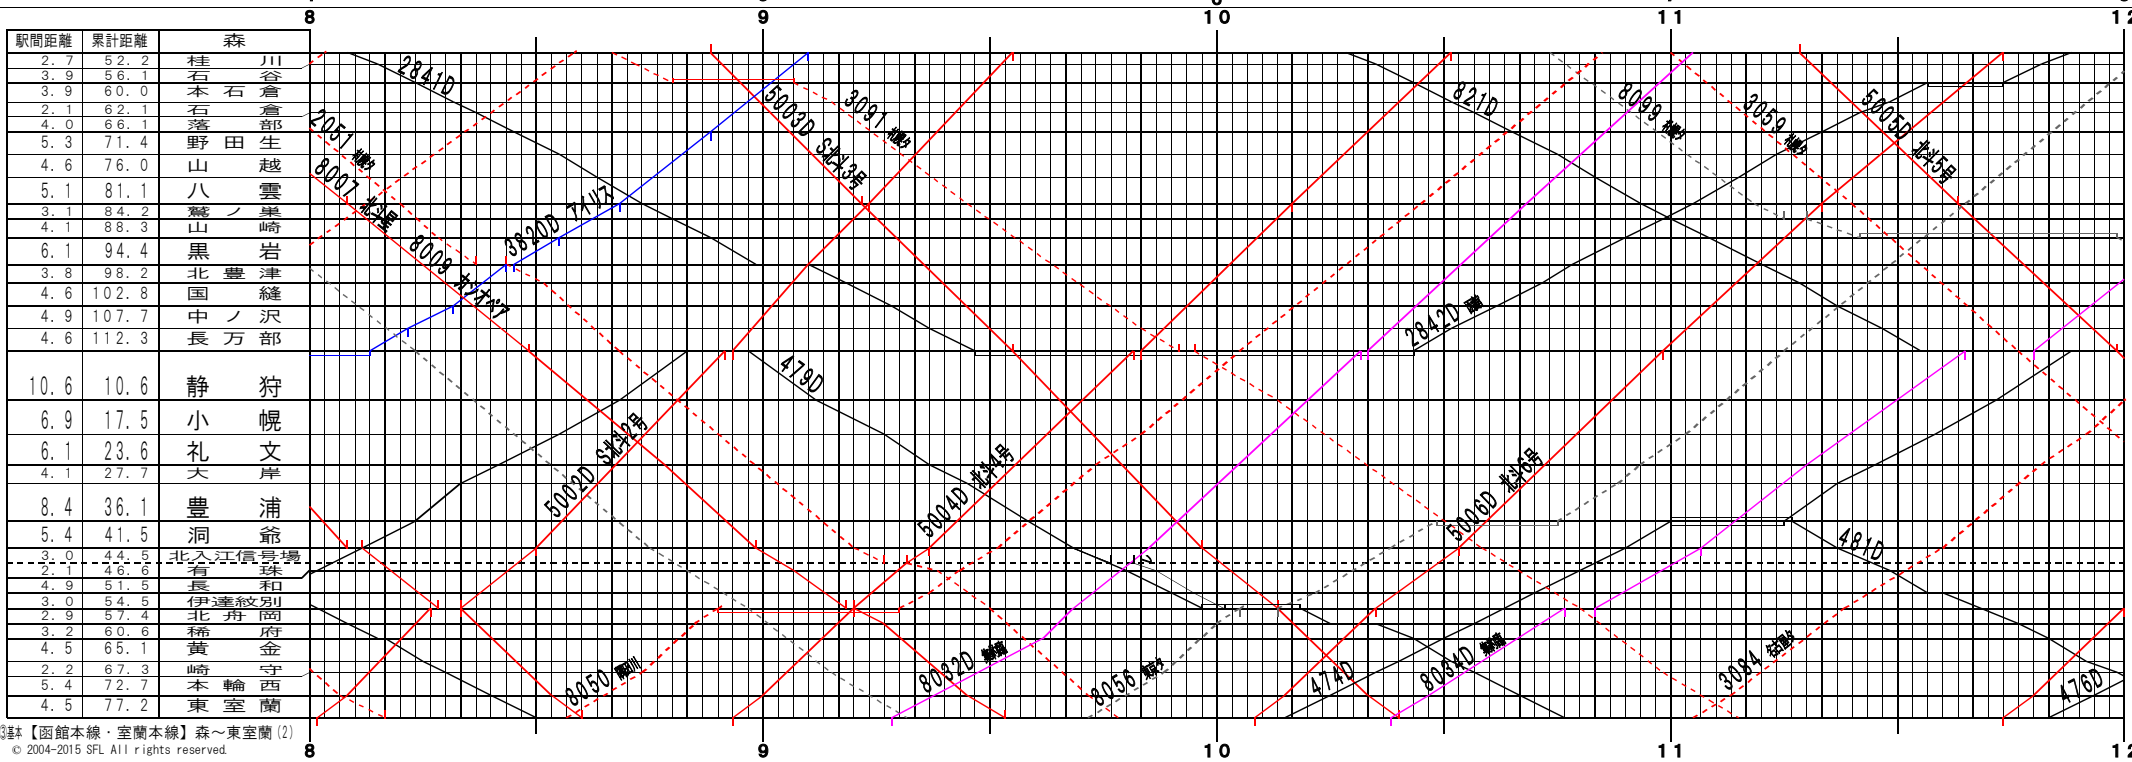

③註【函館本線・室蘭本線】森～東室蘭(1)  
© 2004-2015 SFL All rights reserved.

③註【函館本線・室蘭本線】森～東室蘭(2)  
© 2004-2015 SFL All rights reserved.

③註【函館本線・室蘭本線】森～東室蘭(3)  
© 2004-2015 SFL All rights reserved.

③註【函館本線・室蘭本線】森～東室蘭(4)  
© 2004-2015 SFL All rights reserved.

⑤ 森【函館本線・室蘭本線】森～東室蘭 (5)  
© 2004-2015 SFL All rights reserved.

⑥ 森【函館本線・室蘭本線】森～東室蘭 (6)  
© 2004-2015 SFL All rights reserved.