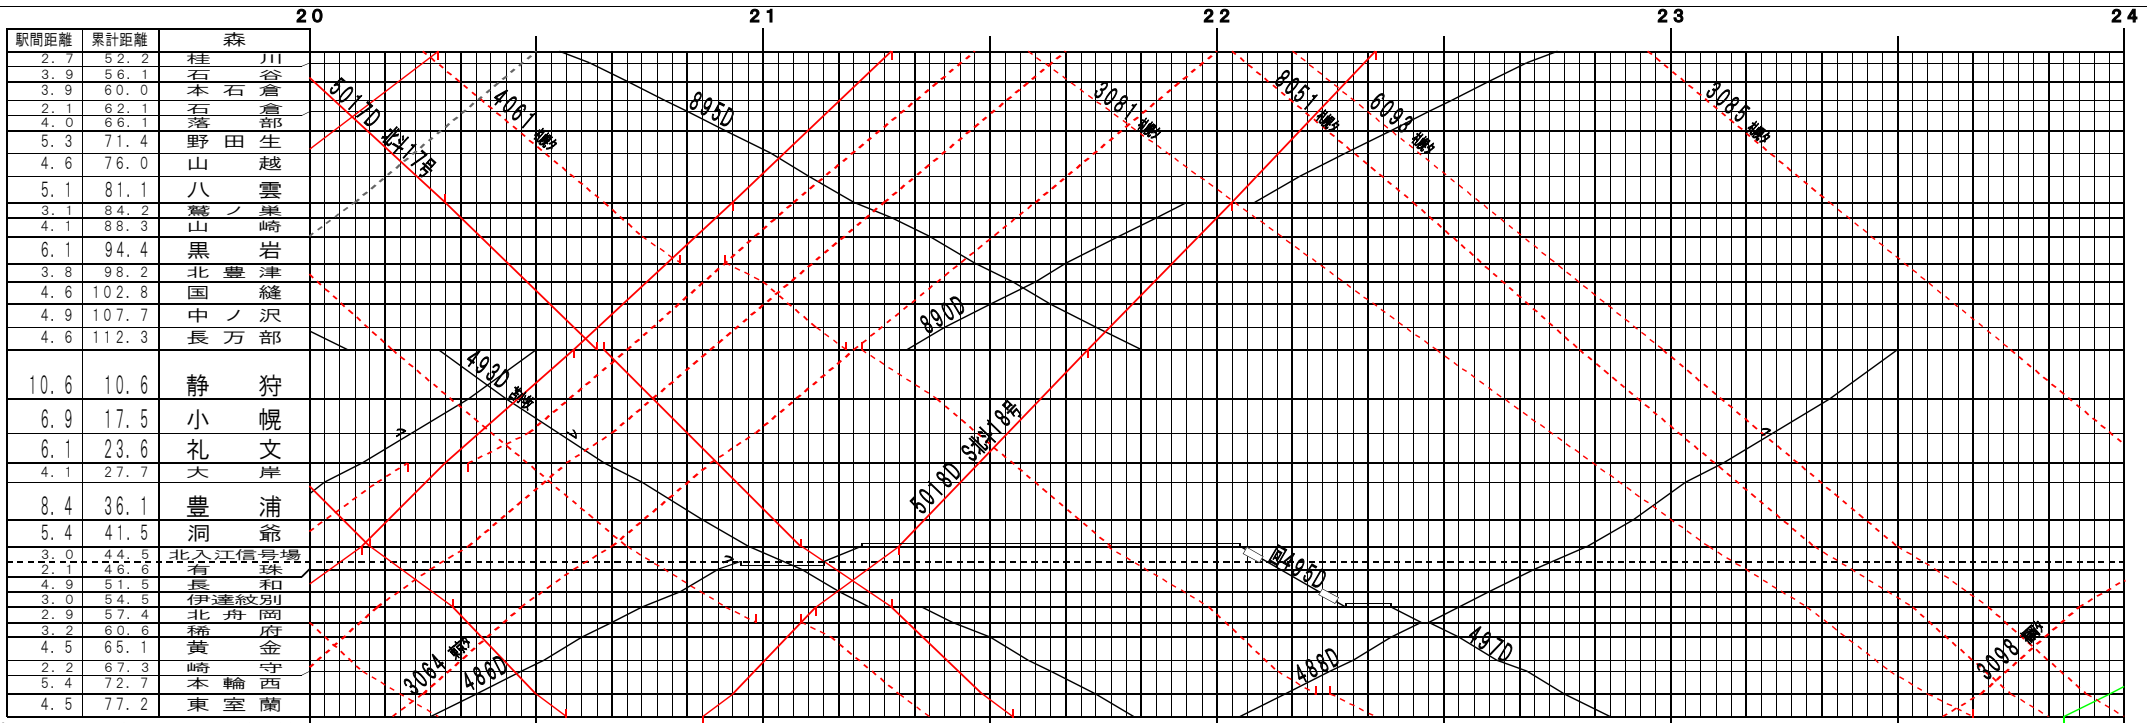

③註【函館本線・室蘭本線】森～東室蘭(1)  
© 2004-2015 SFL All rights reserved.

③註【函館本線・室蘭本線】森～東室蘭(2)  
© 2004-2015 SFL All rights reserved.

③註【函館本線・室蘭本線】森～東室蘭(3)  
© 2004-2015 SFL All rights reserved.

③註【函館本線・室蘭本線】森～東室蘭(4)  
© 2004-2015 SFL All rights reserved.

⑤ 森【函館本線・室蘭本線】森～東室蘭 (5)  
© 2004-2015 SFL All rights reserved.

⑥ 森【函館本線・室蘭本線】森～東室蘭 (6)  
© 2004-2015 SFL All rights reserved.