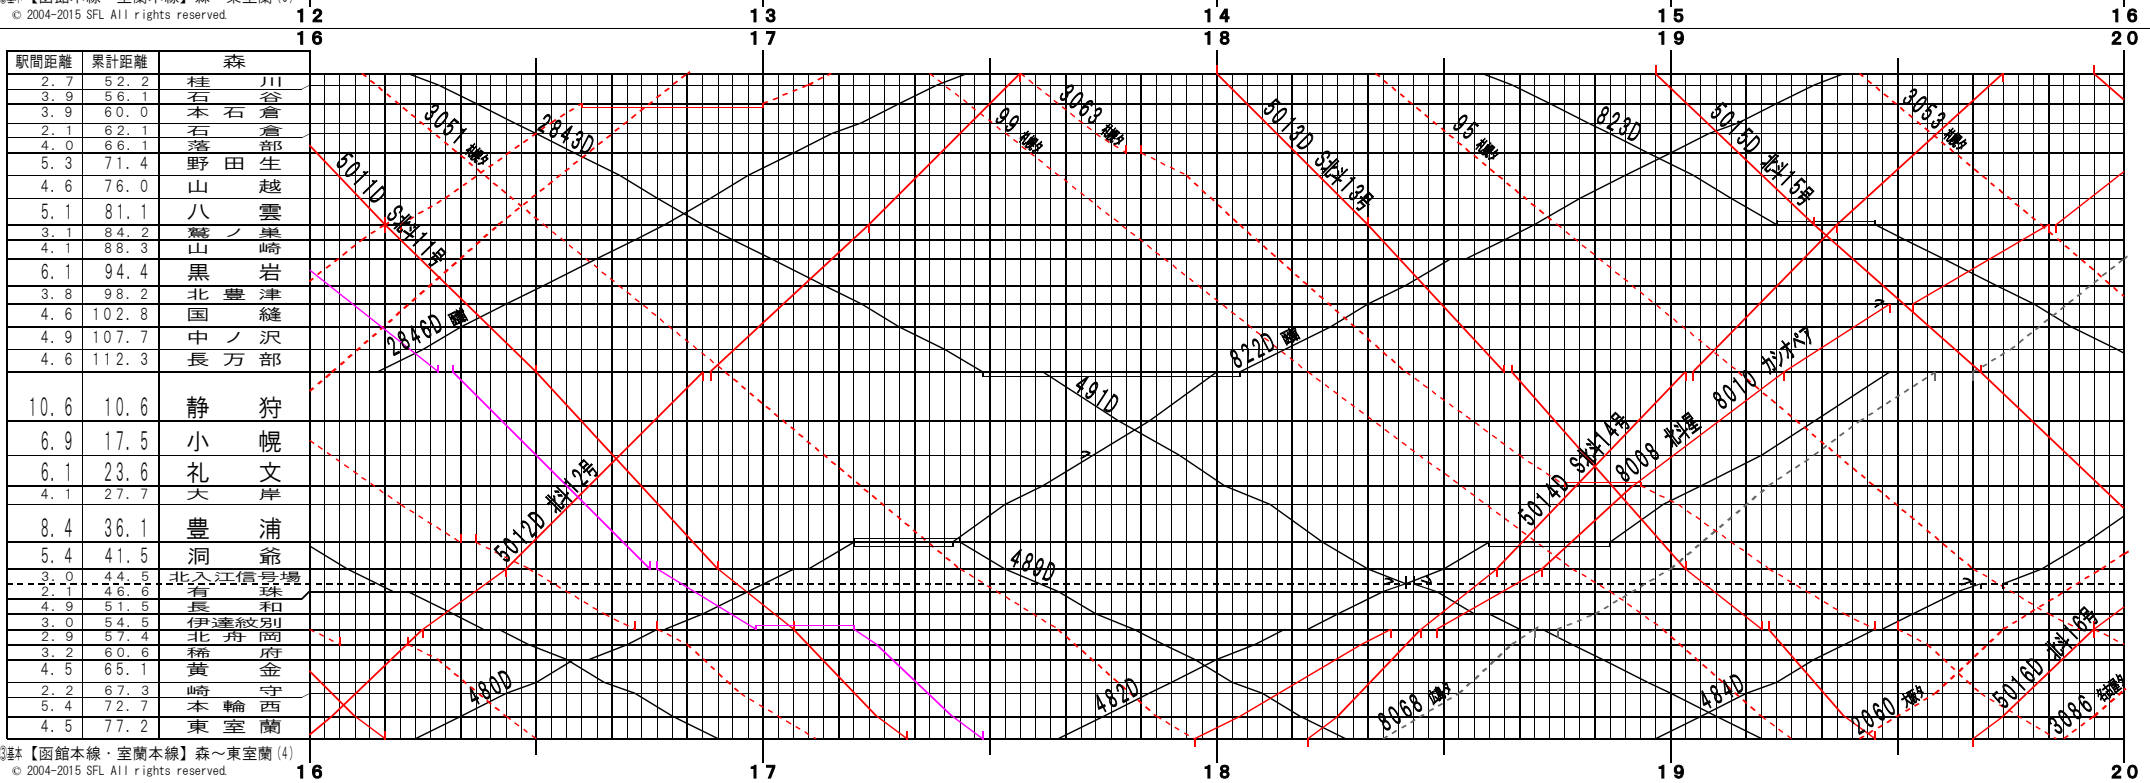

③註【函館本線・室蘭本線】森～東室蘭(1)  
© 2004-2015 SFL All rights reserved.

③註【函館本線・室蘭本線】森～東室蘭(2)  
© 2004-2015 SFL All rights reserved.

③註【函館本線・室蘭本線】森～東室蘭(3)  
© 2004-2015 SFL All rights reserved.

③註【函館本線・室蘭本線】森～東室蘭(4)  
© 2004-2015 SFL All rights reserved.

⑤ 森【函館本線・室蘭本線】森～東室蘭 (5)  
© 2004-2015 SFL All rights reserved.

⑥ 森【函館本線・室蘭本線】森～東室蘭 (6)  
© 2004-2015 SFL All rights reserved.