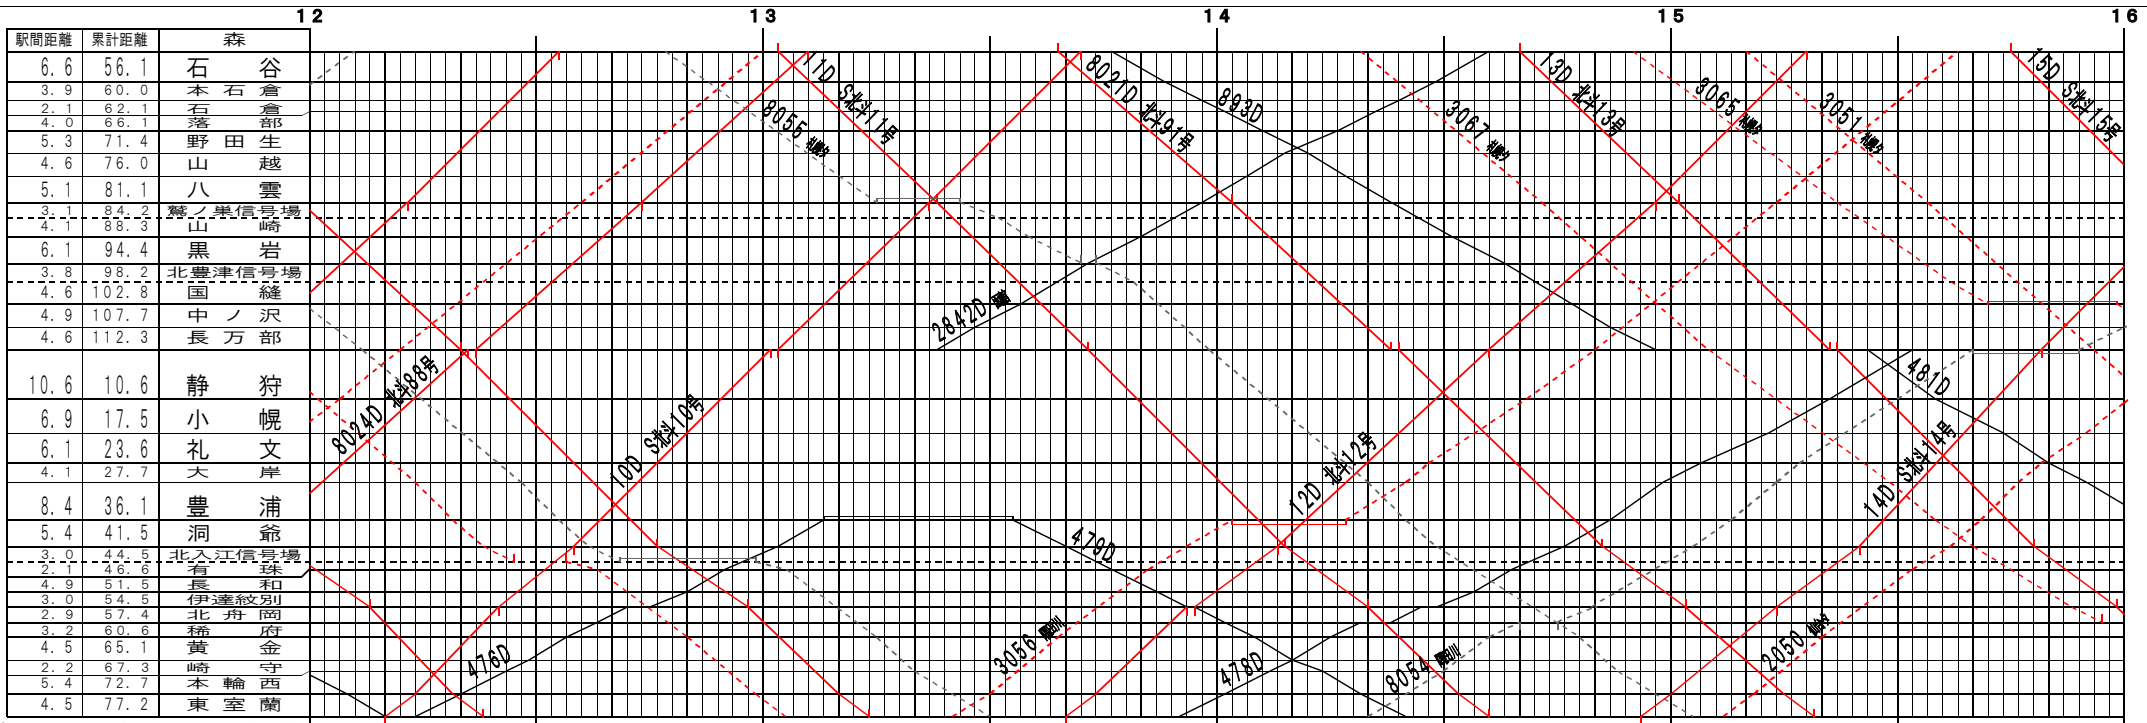

③註【函館本線・室蘭本線】森～東室蘭(1)
© 2004-2017 SFL All rights reserved.

③註【函館本線・室蘭本線】森～東室蘭(2)
© 2004-2017 SFL All rights reserved.

③註【函館本線・室蘭本線】森～東室蘭(3)
© 2004-2017 SFL All rights reserved.

③註【函館本線・室蘭本線】森～東室蘭(4)
© 2004-2017 SFL All rights reserved.

③註【函館本線・室蘭本線】森～東室蘭(5)
© 2004-2017 SFL All rights reserved.

③註【函館本線・室蘭本線】森～東室蘭(6)
© 2004-2017 SFL All rights reserved.