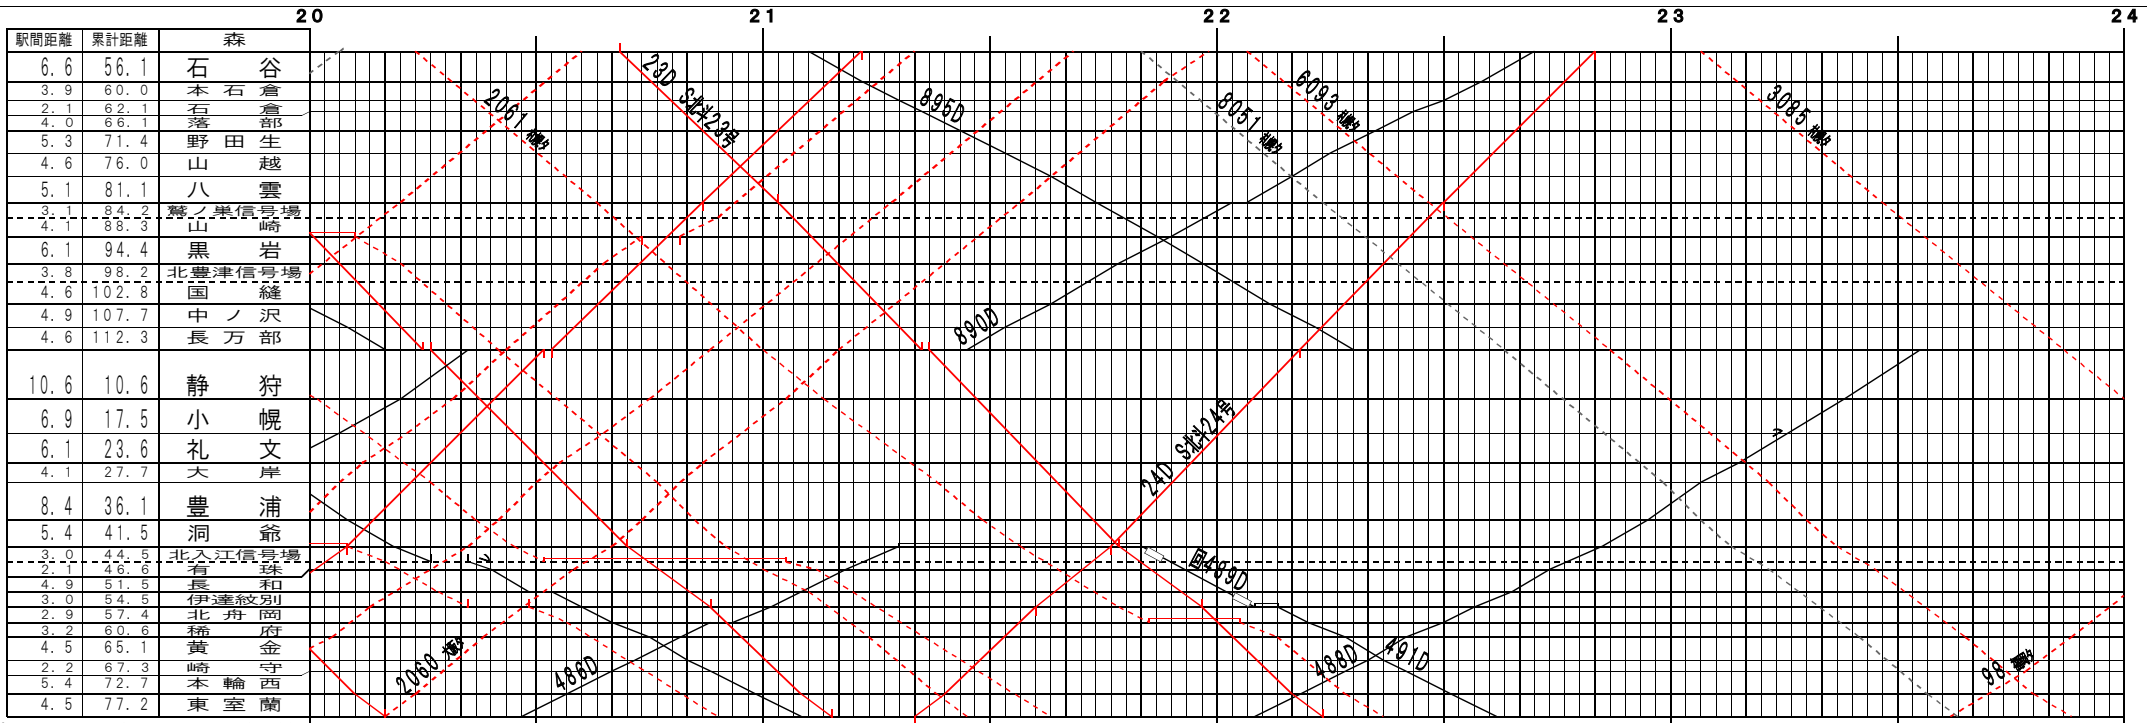

③註【函館本線・室蘭本線】森～東室蘭(1)
© 2004-2017 SFL All rights reserved.

③註【函館本線・室蘭本線】森～東室蘭(2)
© 2004-2017 SFL All rights reserved.

③註【函館本線・室蘭本線】森～東室蘭(3)
© 2004-2017 SFL All rights reserved.

③註【函館本線・室蘭本線】森～東室蘭(4)
© 2004-2017 SFL All rights reserved.

③註【函館本線・室蘭本線】森～東室蘭(5)
© 2004-2017 SFL All rights reserved.

③註【函館本線・室蘭本線】森～東室蘭(6)
© 2004-2017 SFL All rights reserved.