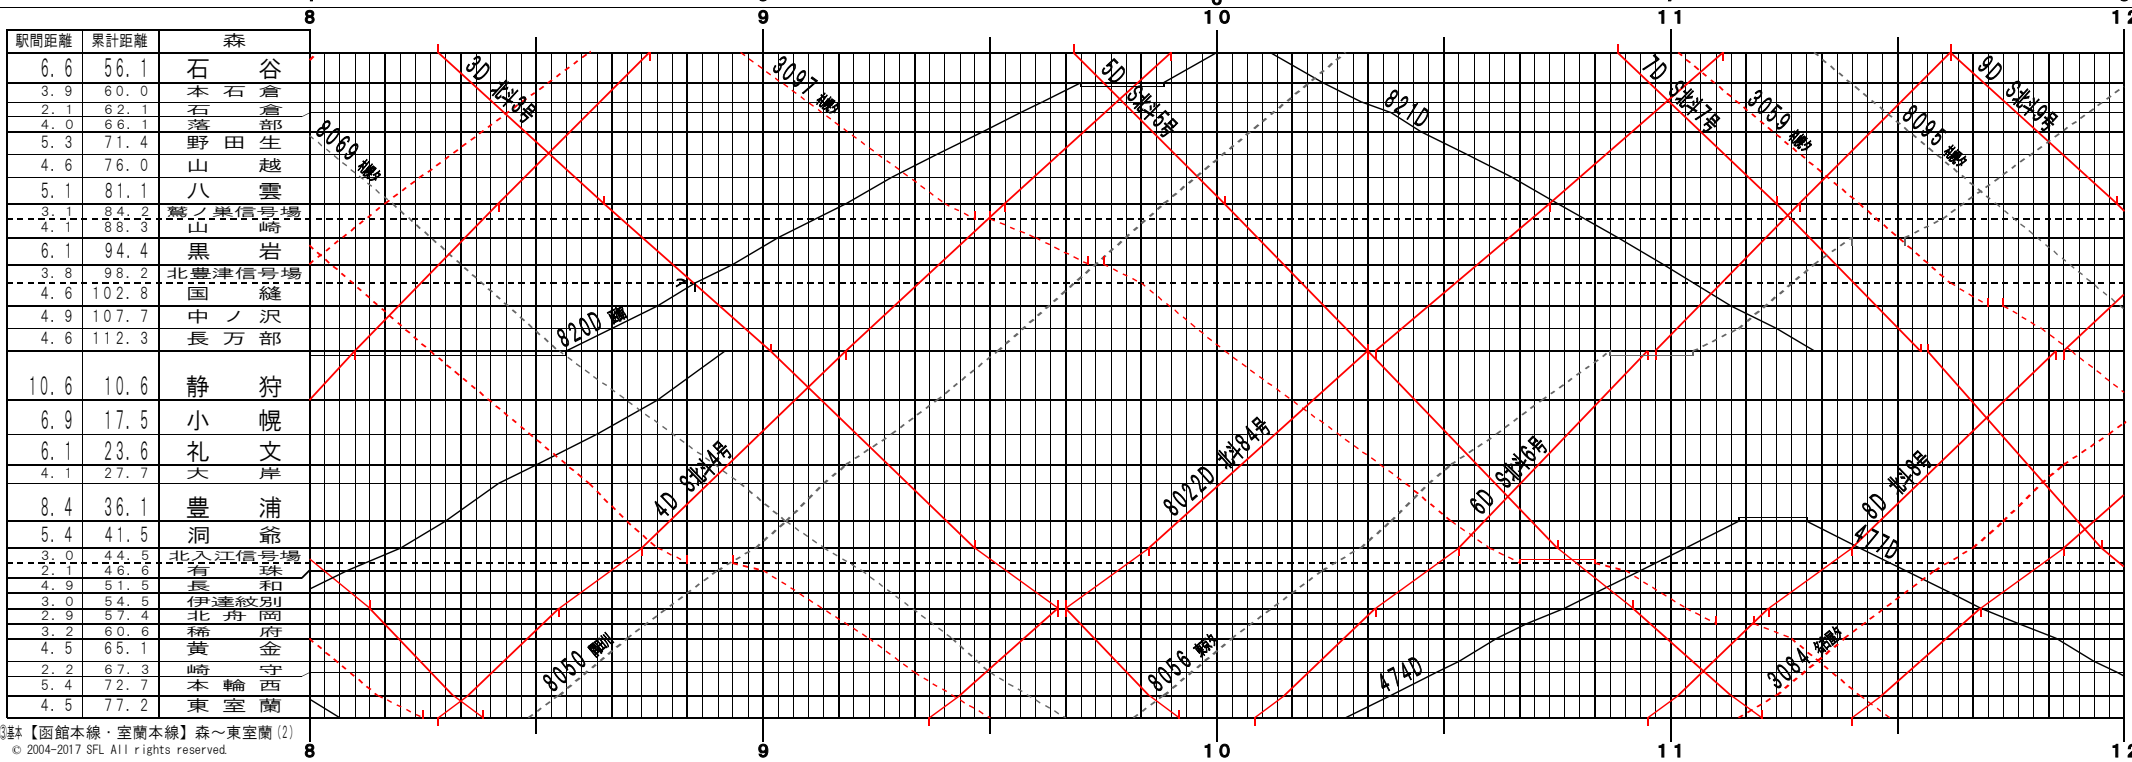

③註【函館本線・室蘭本線】森～東室蘭(1)
© 2004-2017 SFL All rights reserved.

③註【函館本線・室蘭本線】森～東室蘭(2)
© 2004-2017 SFL All rights reserved.

③註【函館本線・室蘭本線】森～東室蘭(3)
© 2004-2017 SFL All rights reserved.

③註【函館本線・室蘭本線】森～東室蘭(4)
© 2004-2017 SFL All rights reserved.

③註【函館本線・室蘭本線】森～東室蘭(5)
© 2004-2017 SFL All rights reserved.

③註【函館本線・室蘭本線】森～東室蘭(6)
© 2004-2017 SFL All rights reserved.