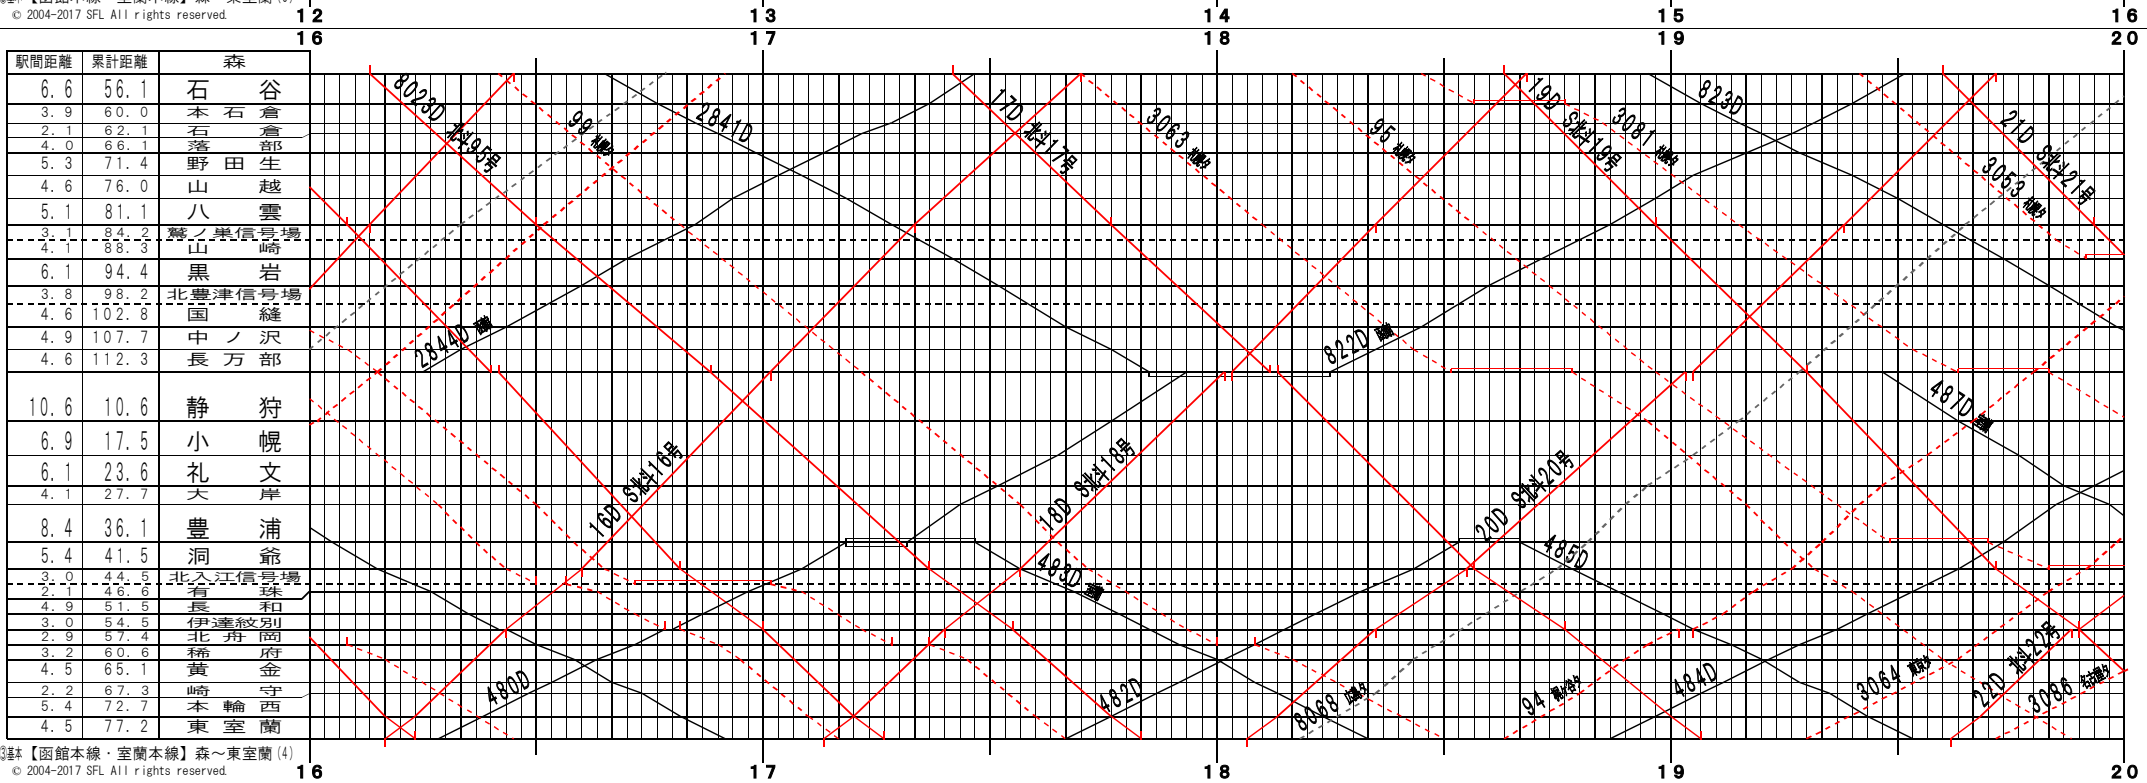

③註【函館本線・室蘭本線】森～東室蘭(1)
© 2004-2017 SFL All rights reserved.

③註【函館本線・室蘭本線】森～東室蘭(2)
© 2004-2017 SFL All rights reserved.

③註【函館本線・室蘭本線】森～東室蘭(3)
© 2004-2017 SFL All rights reserved.

③註【函館本線・室蘭本線】森～東室蘭(4)
© 2004-2017 SFL All rights reserved.

③註【函館本線・室蘭本線】森～東室蘭(5)
© 2004-2017 SFL All rights reserved.

③註【函館本線・室蘭本線】森～東室蘭(6)
© 2004-2017 SFL All rights reserved.