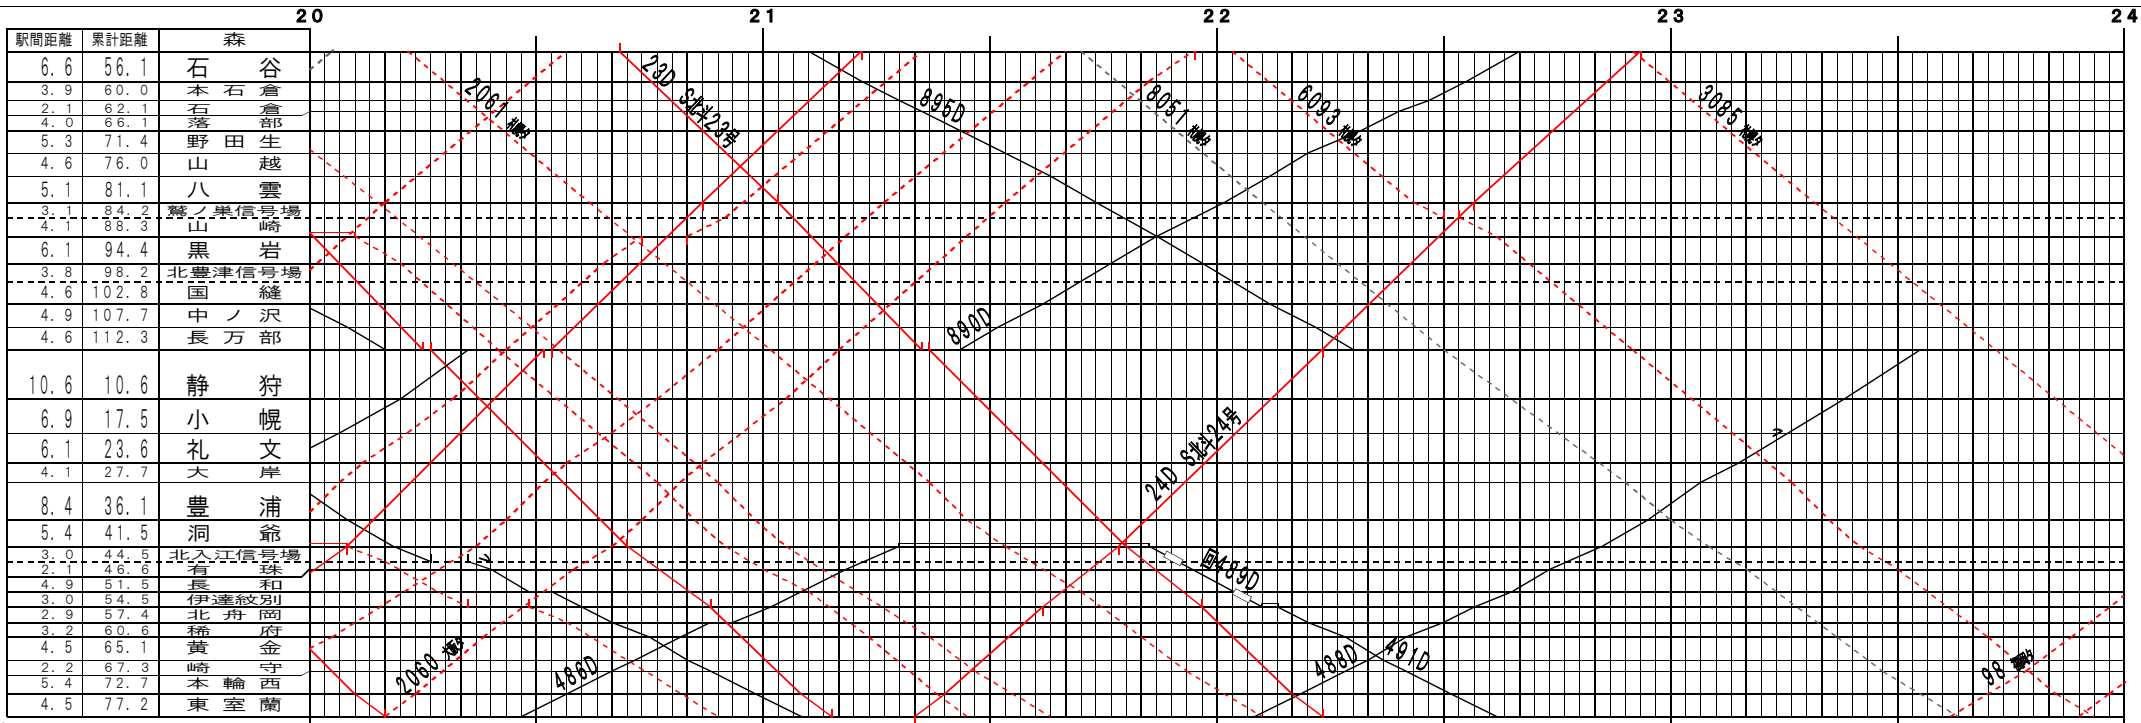

③註【函館本線・室蘭本線】森～東室蘭(1)
© 2004-2019 SFL All rights reserved.

③註【函館本線・室蘭本線】森～東室蘭(2)
© 2004-2019 SFL All rights reserved.

⑤【函館本線・室蘭本線】森～東室蘭 (5)
© 2004-2019 SFL All rights reserved.

⑥【函館本線・室蘭本線】森～東室蘭 (6)
© 2004-2019 SFL All rights reserved.