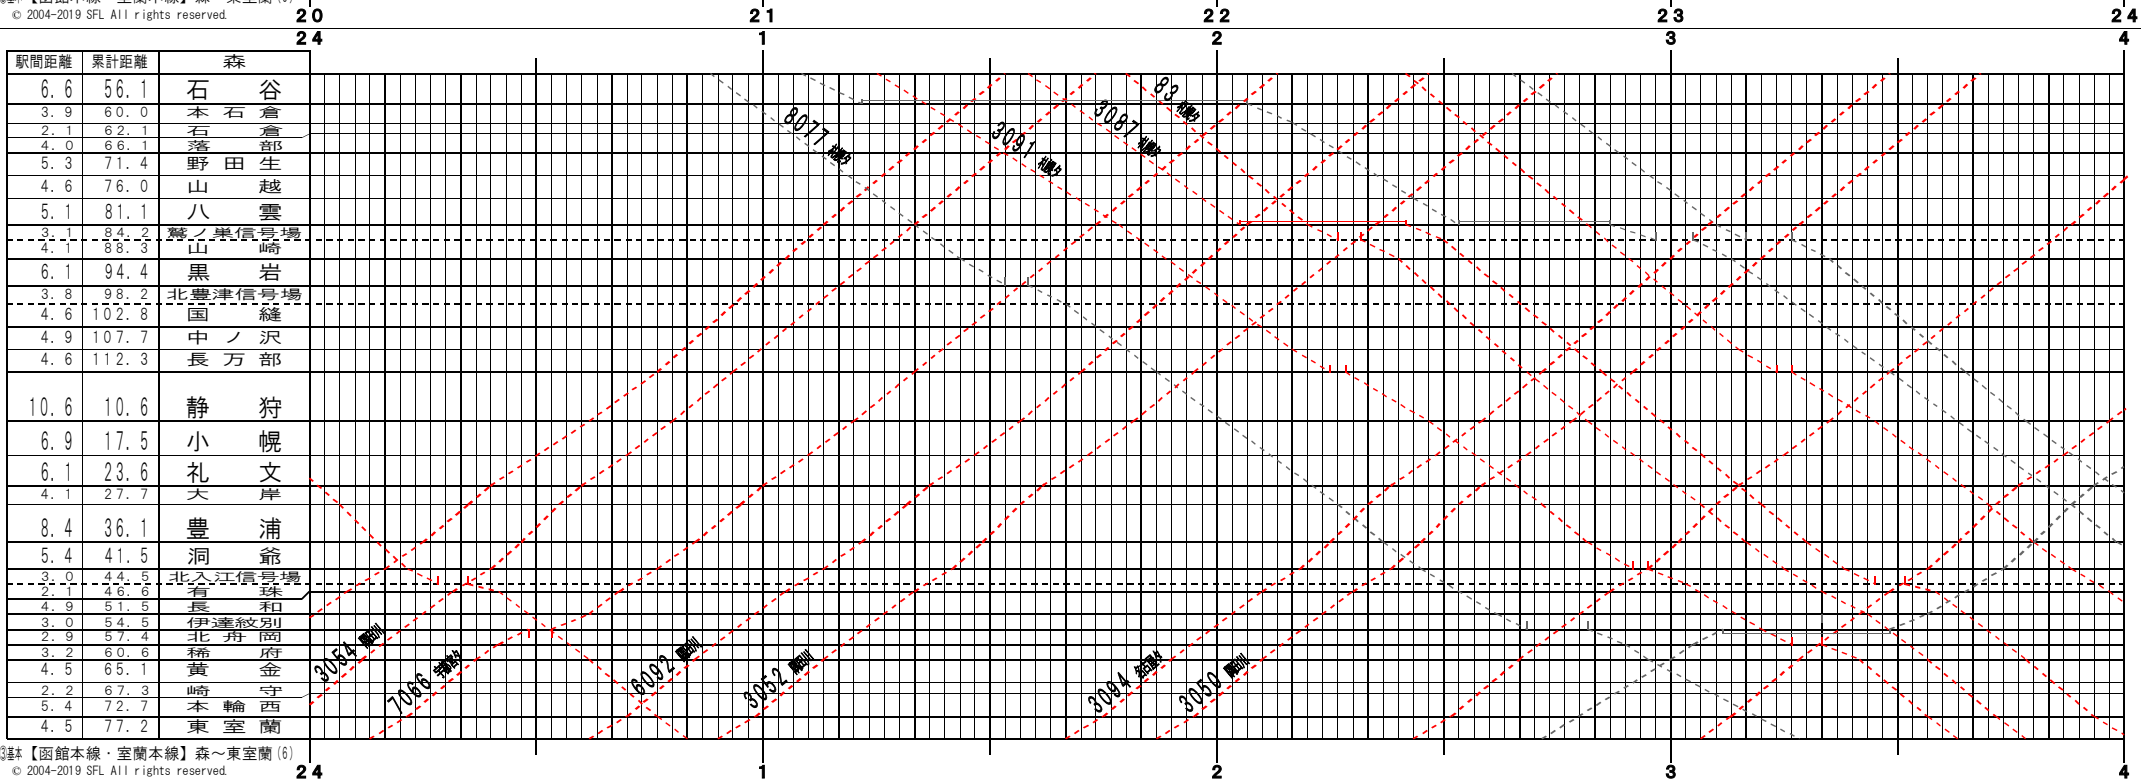

③註【函館本線・室蘭本線】森～東室蘭(1)
© 2004-2019 SFL All rights reserved.

③註【函館本線・室蘭本線】森～東室蘭(2)
© 2004-2019 SFL All rights reserved.

⑤【函館本線・室蘭本線】森～東室蘭 (5)
© 2004-2019 SFL All rights reserved.

⑥【函館本線・室蘭本線】森～東室蘭 (6)
© 2004-2019 SFL All rights reserved.