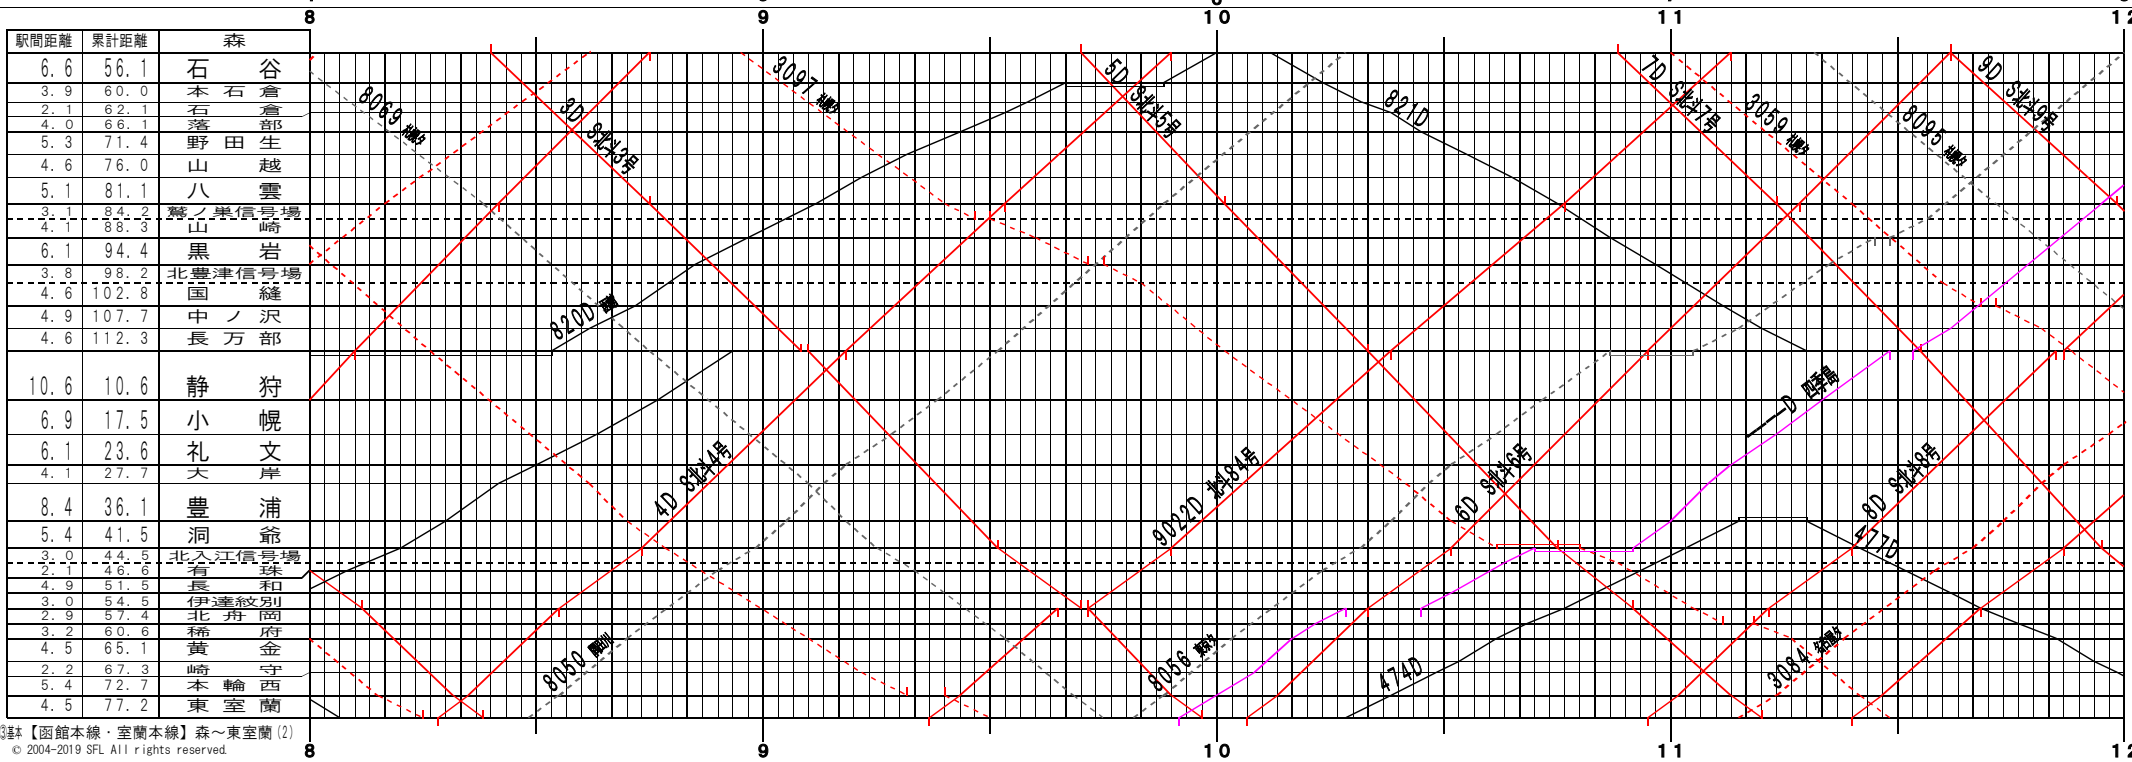

③註【函館本線・室蘭本線】森～東室蘭(1)
© 2004-2019 SFL All rights reserved.

③註【函館本線・室蘭本線】森～東室蘭(2)
© 2004-2019 SFL All rights reserved.

⑤【函館本線・室蘭本線】森～東室蘭 (5)
© 2004-2019 SFL All rights reserved.

⑥【函館本線・室蘭本線】森～東室蘭 (6)
© 2004-2019 SFL All rights reserved.