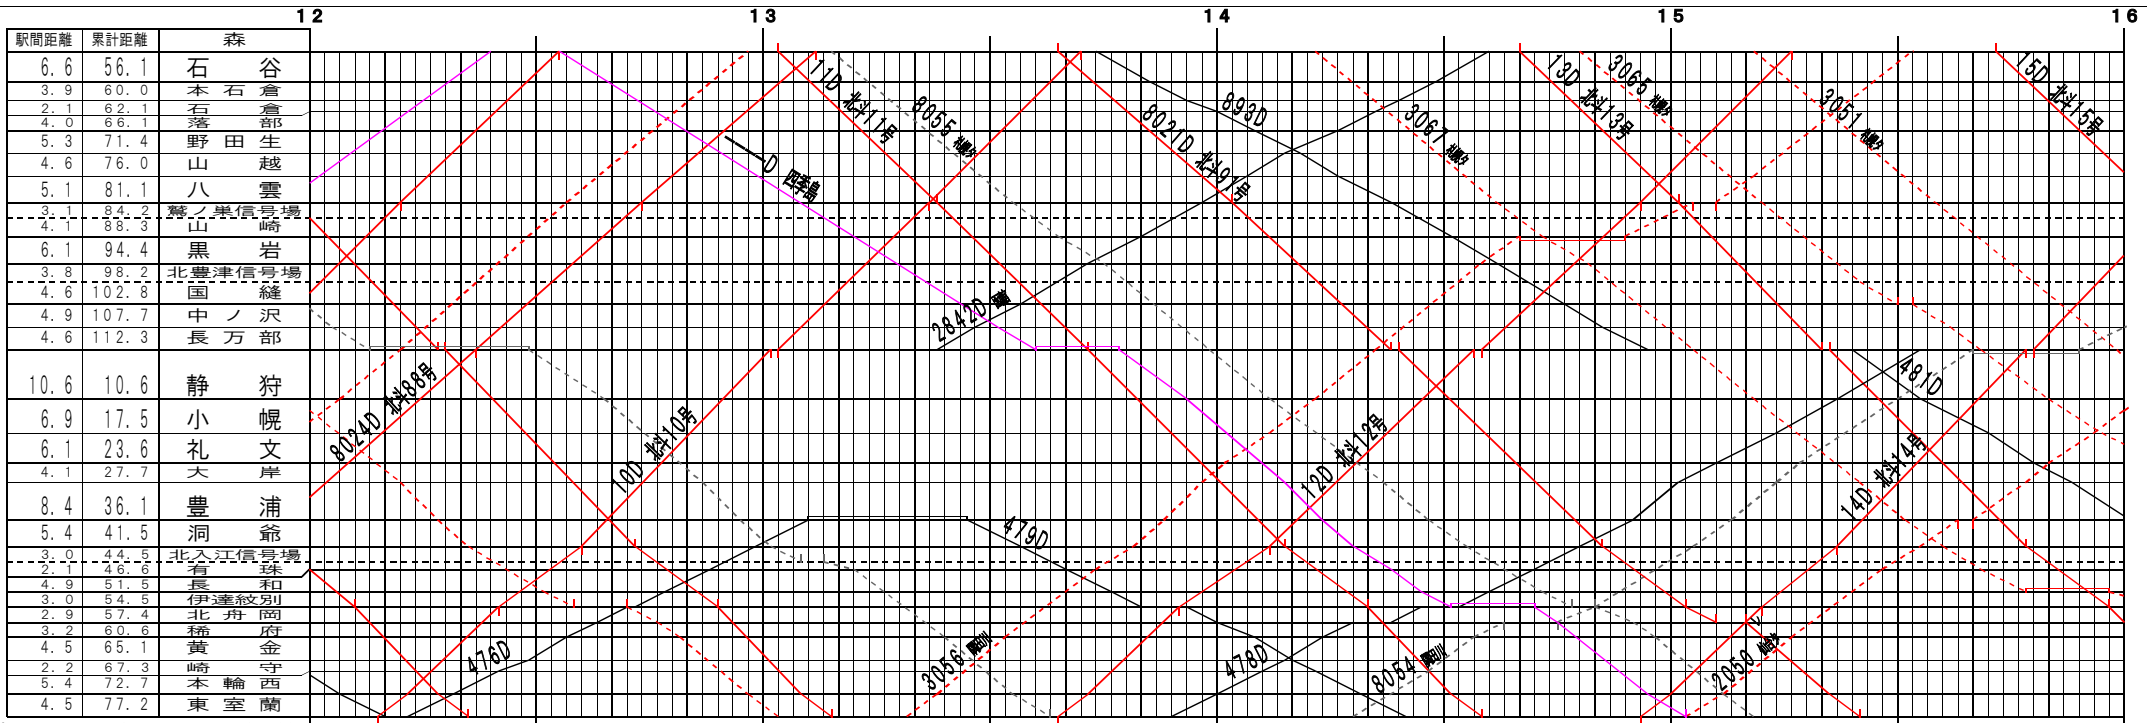

③註【函館本線・室蘭本線】森～東室蘭(1)
© 2004-2020 SFL All rights reserved.

③註【函館本線・室蘭本線】森～東室蘭(2)
© 2004-2020 SFL All rights reserved.

③基本【函館本線・室蘭本線】森～東室蘭(3)
© 2004-2020 SFL All rights reserved.

③基本【函館本線・室蘭本線】森～東室蘭(4)
© 2004-2020 SFL All rights reserved.

⑤ 静狩【函館本線・室蘭本線】森～東室蘭(5)
© 2004-2020 SFL All rights reserved.

⑥ 静狩【函館本線・室蘭本線】森～東室蘭(6)
© 2004-2020 SFL All rights reserved.