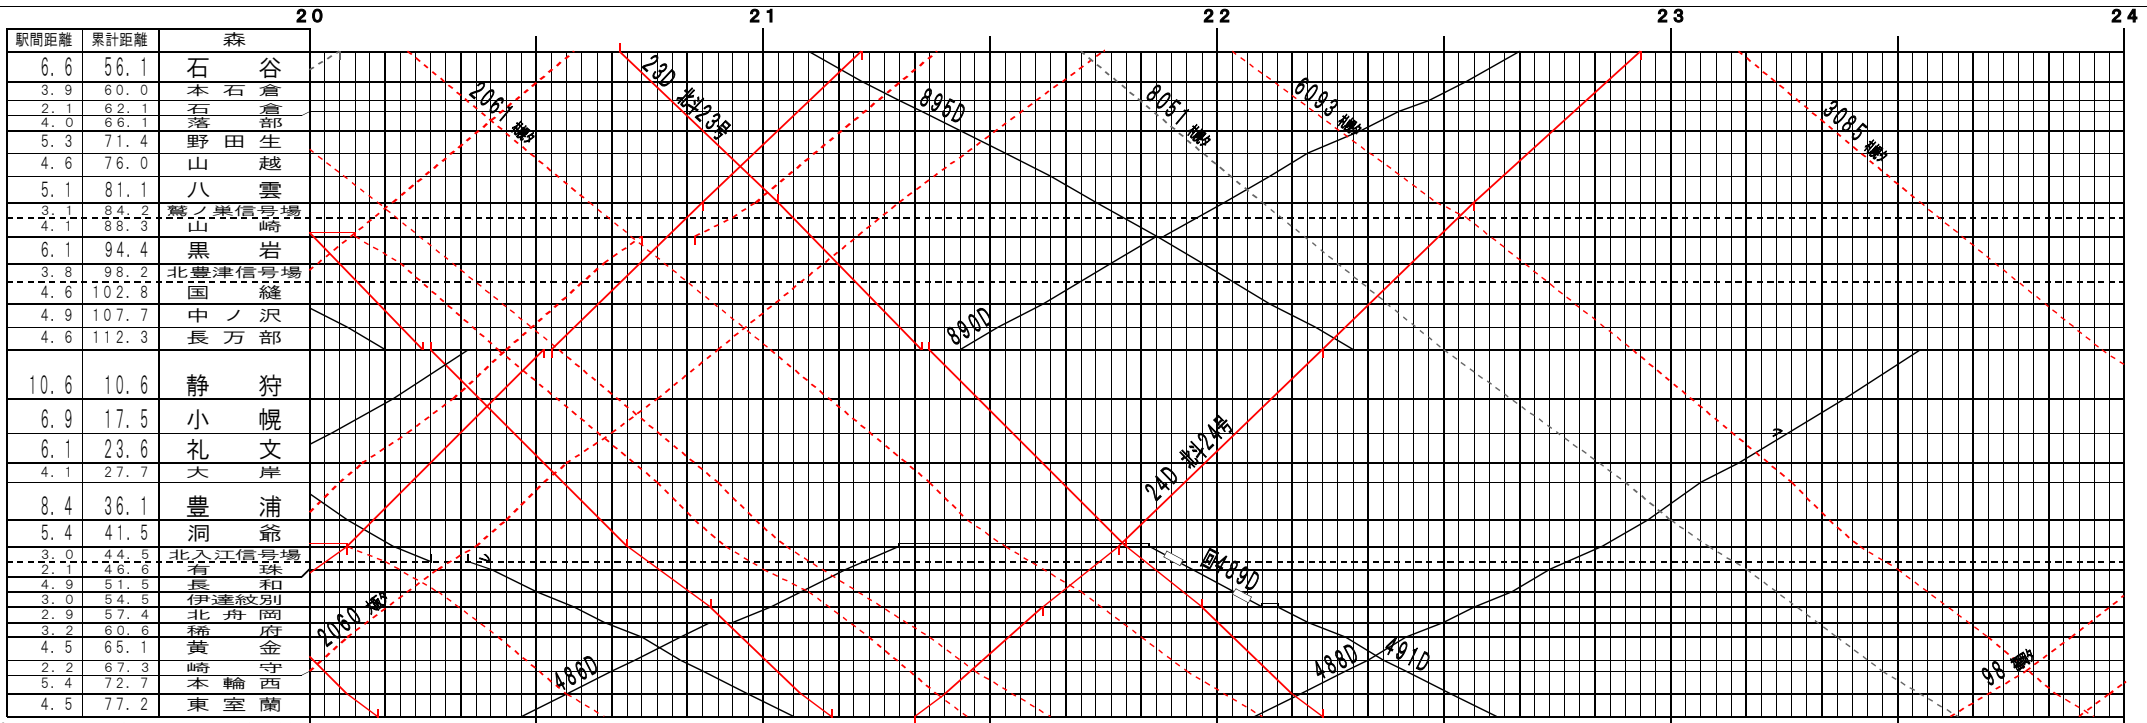

③註【函館本線・室蘭本線】森～東室蘭(1)
© 2004-2020 SFL All rights reserved.

③註【函館本線・室蘭本線】森～東室蘭(2)
© 2004-2020 SFL All rights reserved.

③基本【函館本線・室蘭本線】森～東室蘭(3)
© 2004-2020 SFL All rights reserved.

③基本【函館本線・室蘭本線】森～東室蘭(4)
© 2004-2020 SFL All rights reserved.

⑤ 静狩【函館本線・室蘭本線】森～東室蘭(5)
© 2004-2020 SFL All rights reserved.

⑥ 静狩【函館本線・室蘭本線】森～東室蘭(6)
© 2004-2020 SFL All rights reserved.