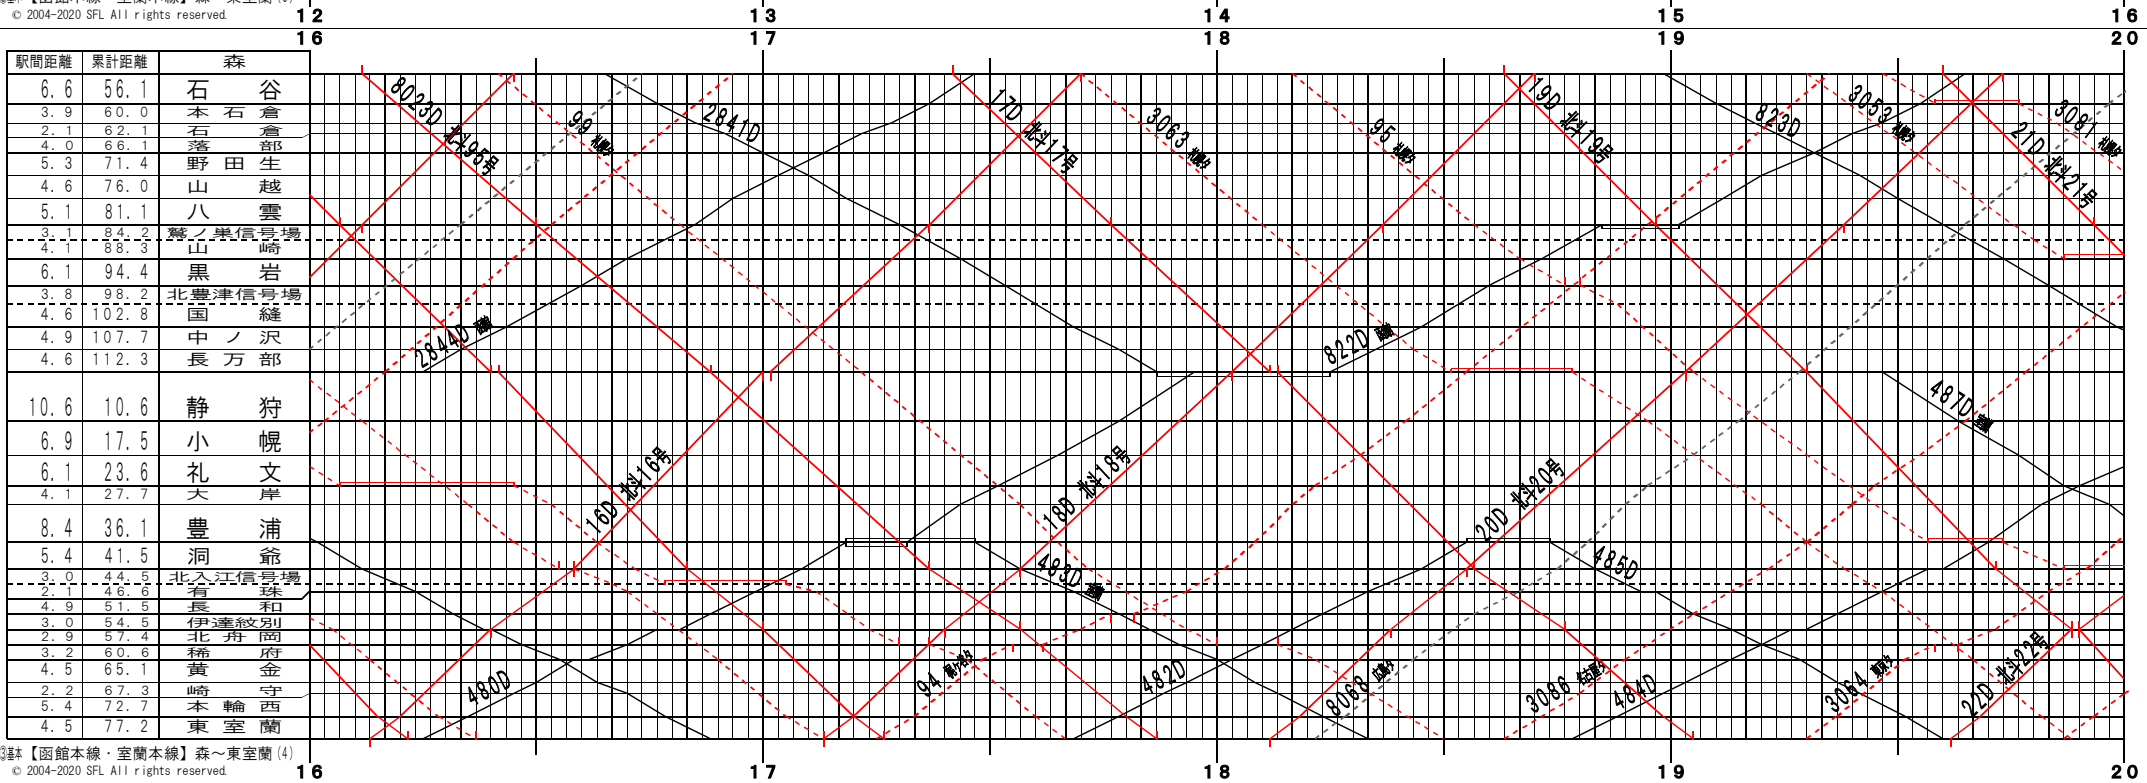

③註【函館本線・室蘭本線】森～東室蘭(1)
© 2004-2020 SFL All rights reserved.

③註【函館本線・室蘭本線】森～東室蘭(2)
© 2004-2020 SFL All rights reserved.

③基本【函館本線・室蘭本線】森～東室蘭(3)
© 2004-2020 SFL All rights reserved.

③基本【函館本線・室蘭本線】森～東室蘭(4)
© 2004-2020 SFL All rights reserved.

⑤ 静狩【函館本線・室蘭本線】森～東室蘭(5)
© 2004-2020 SFL All rights reserved.

⑥ 静狩【函館本線・室蘭本線】森～東室蘭(6)
© 2004-2020 SFL All rights reserved.