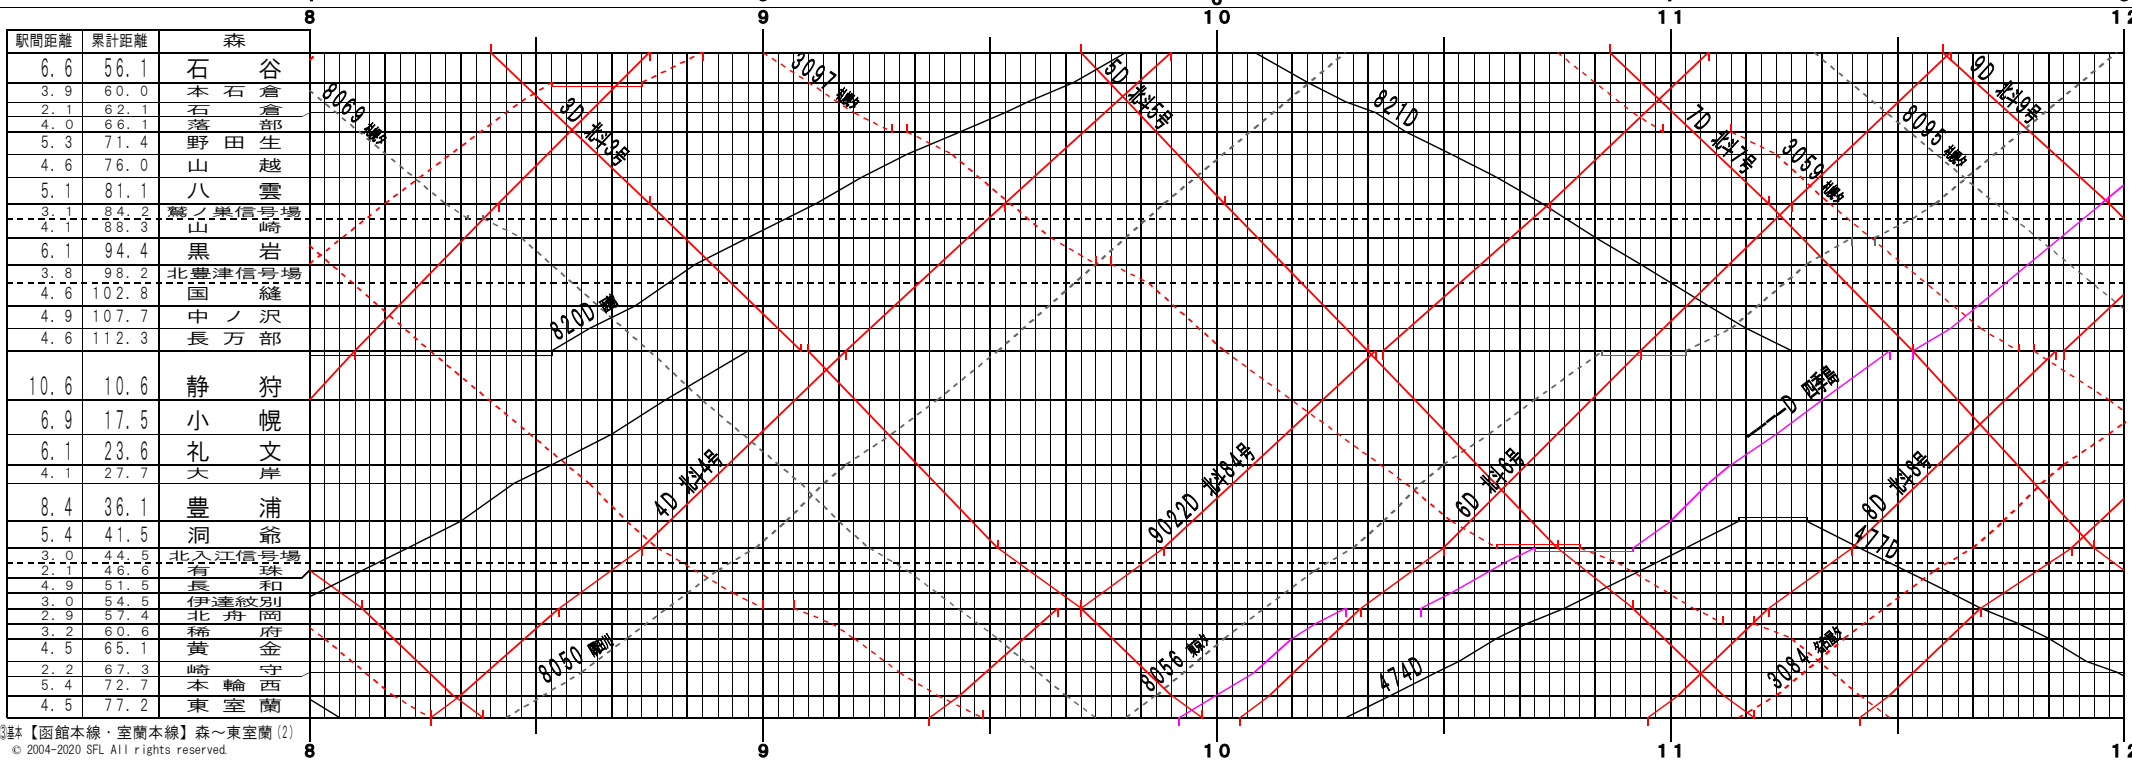

③註【函館本線・室蘭本線】森～東室蘭(1)
© 2004-2020 SFL All rights reserved.

③註【函館本線・室蘭本線】森～東室蘭(2)
© 2004-2020 SFL All rights reserved.

③基本【函館本線・室蘭本線】森～東室蘭(3)
© 2004-2020 SFL All rights reserved.

③基本【函館本線・室蘭本線】森～東室蘭(4)
© 2004-2020 SFL All rights reserved.

⑤ 静狩【函館本線・室蘭本線】森～東室蘭(5)
© 2004-2020 SFL All rights reserved.

⑥ 静狩【函館本線・室蘭本線】森～東室蘭(6)
© 2004-2020 SFL All rights reserved.