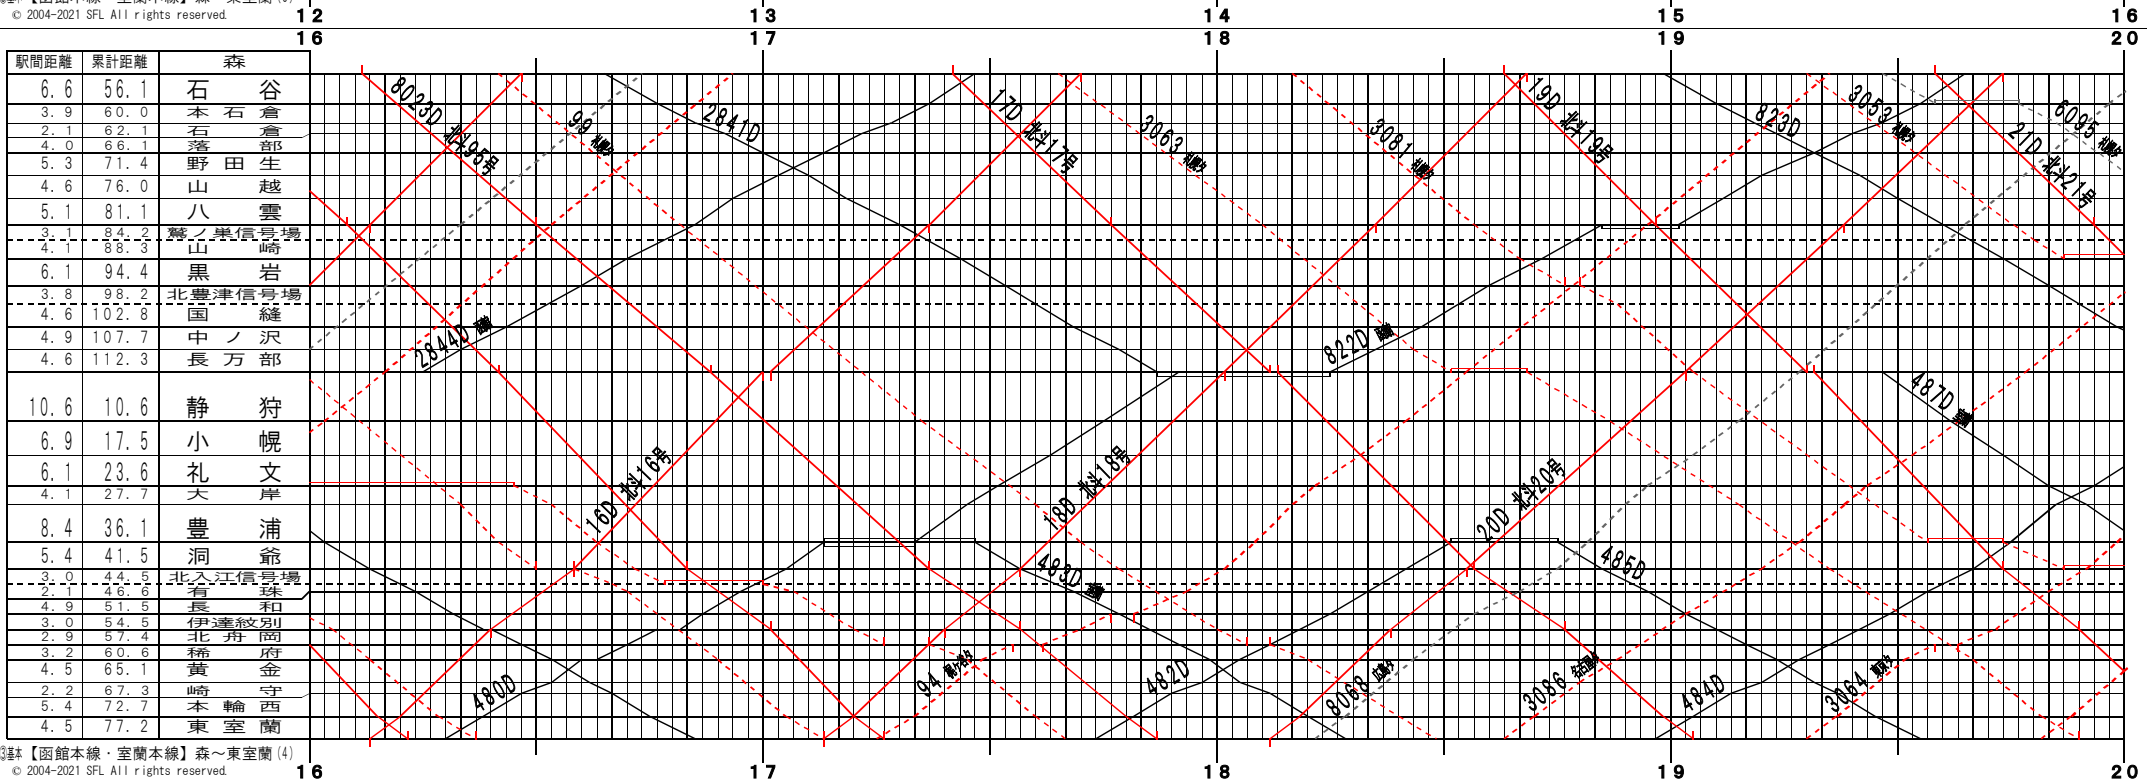

③註【函館本線・室蘭本線】森～東室蘭(1)
© 2004-2021 SFL All rights reserved.

③註【函館本線・室蘭本線】森～東室蘭(2)
© 2004-2021 SFL All rights reserved.

③基本【函館本線・室蘭本線】森～東室蘭(3)
© 2004-2021 SFL All rights reserved.

③基本【函館本線・室蘭本線】森～東室蘭(4)
© 2004-2021 SFL All rights reserved.

⑤ 註【函館本線・室蘭本線】森～東室蘭(5)
© 2004-2021 SFL All rights reserved.

⑥ 註【函館本線・室蘭本線】森～東室蘭(6)
© 2004-2021 SFL All rights reserved.