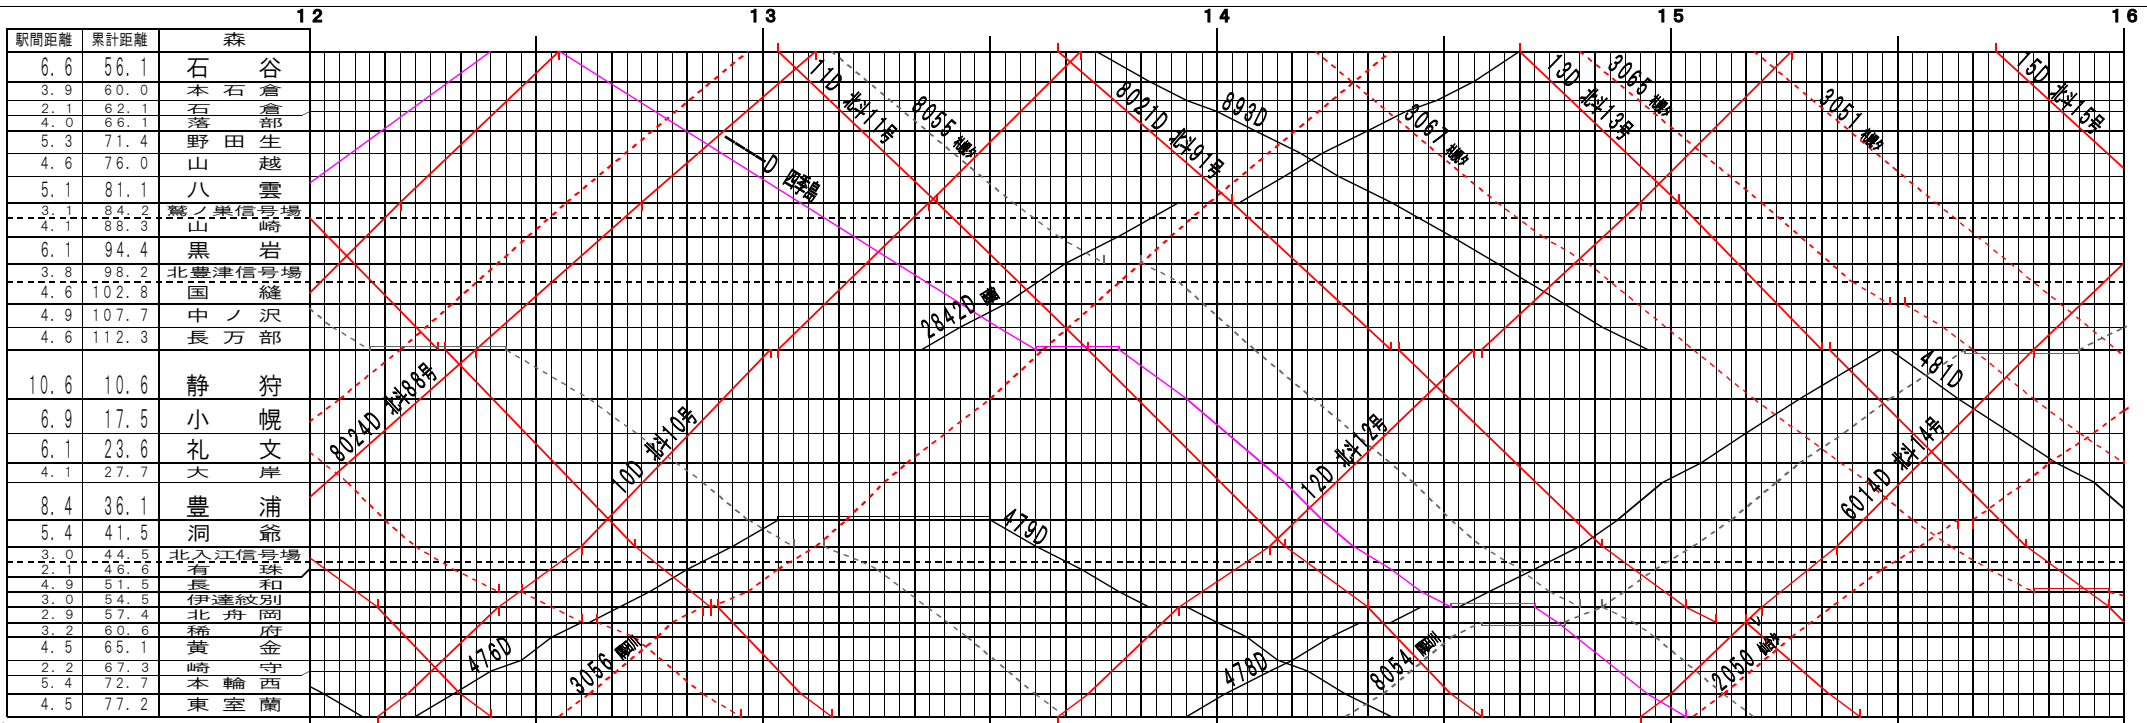

③註【函館本線・室蘭本線】森～東室蘭(1)
© 2004-2021 SFL All rights reserved.

③註【函館本線・室蘭本線】森～東室蘭(2)
© 2004-2021 SFL All rights reserved.

③基本【函館本線・室蘭本線】森～東室蘭(3)
© 2004-2021 SFL All rights reserved.

③基本【函館本線・室蘭本線】森～東室蘭(4)
© 2004-2021 SFL All rights reserved.

⑤ 註【函館本線・室蘭本線】森～東室蘭(5)
© 2004-2021 SFL All rights reserved.

⑥ 註【函館本線・室蘭本線】森～東室蘭(6)
© 2004-2021 SFL All rights reserved.