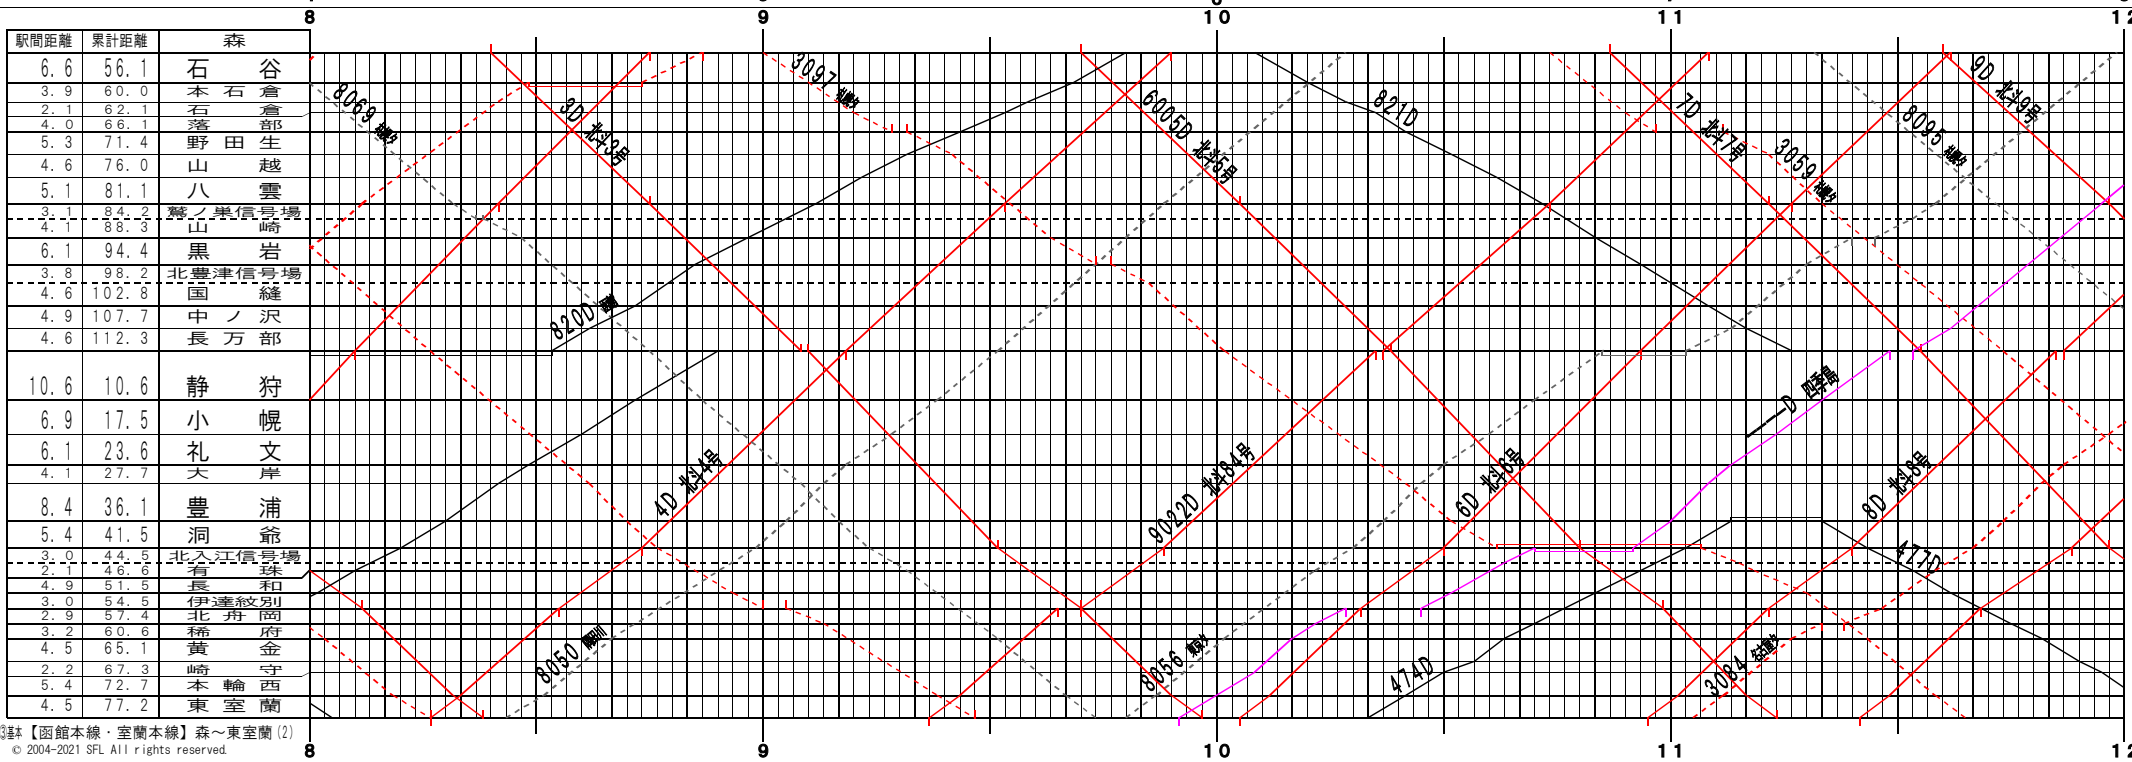

③註【函館本線・室蘭本線】森～東室蘭(1)
© 2004-2021 SFL All rights reserved.

③註【函館本線・室蘭本線】森～東室蘭(2)
© 2004-2021 SFL All rights reserved.

③基本【函館本線・室蘭本線】森～東室蘭(3)
© 2004-2021 SFL All rights reserved.

③基本【函館本線・室蘭本線】森～東室蘭(4)
© 2004-2021 SFL All rights reserved.

⑤ 註【函館本線・室蘭本線】森～東室蘭(5)
© 2004-2021 SFL All rights reserved.

⑥ 註【函館本線・室蘭本線】森～東室蘭(6)
© 2004-2021 SFL All rights reserved.