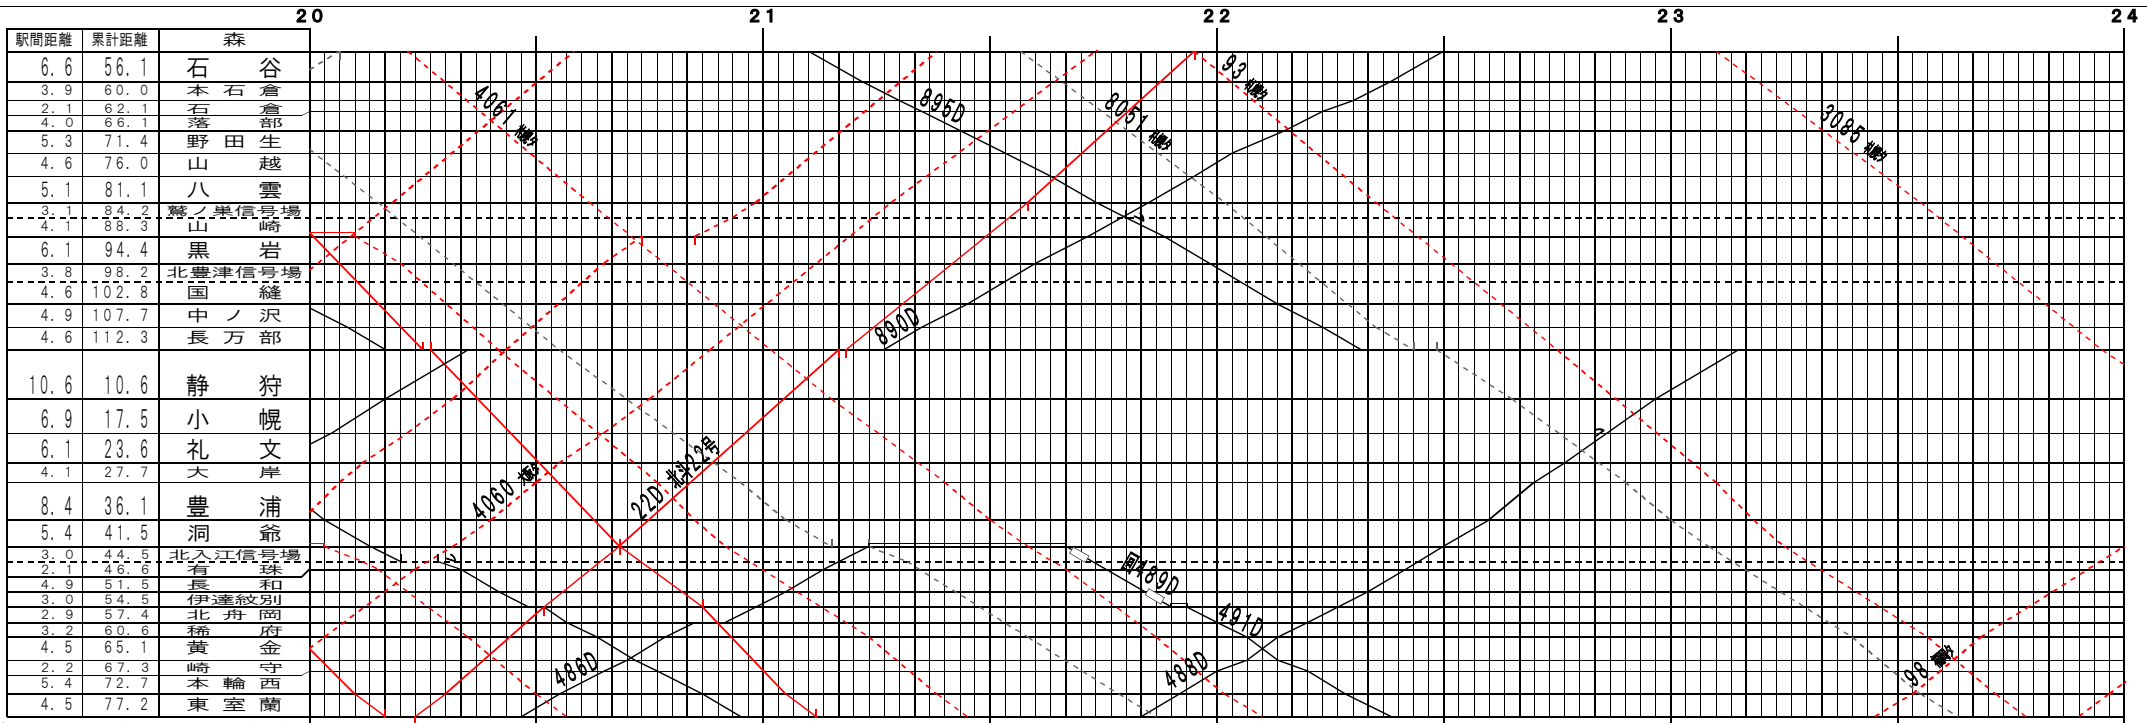

③註【函館本線・室蘭本線】森～東室蘭(1)
© 2004-2021 SFL All rights reserved.

③註【函館本線・室蘭本線】森～東室蘭(2)
© 2004-2021 SFL All rights reserved.

③基本【函館本線・室蘭本線】森～東室蘭(3)
© 2004-2021 SFL All rights reserved.

③基本【函館本線・室蘭本線】森～東室蘭(4)
© 2004-2021 SFL All rights reserved.

⑤ 註【函館本線・室蘭本線】森～東室蘭(5)
© 2004-2021 SFL All rights reserved.

⑥ 註【函館本線・室蘭本線】森～東室蘭(6)
© 2004-2021 SFL All rights reserved.