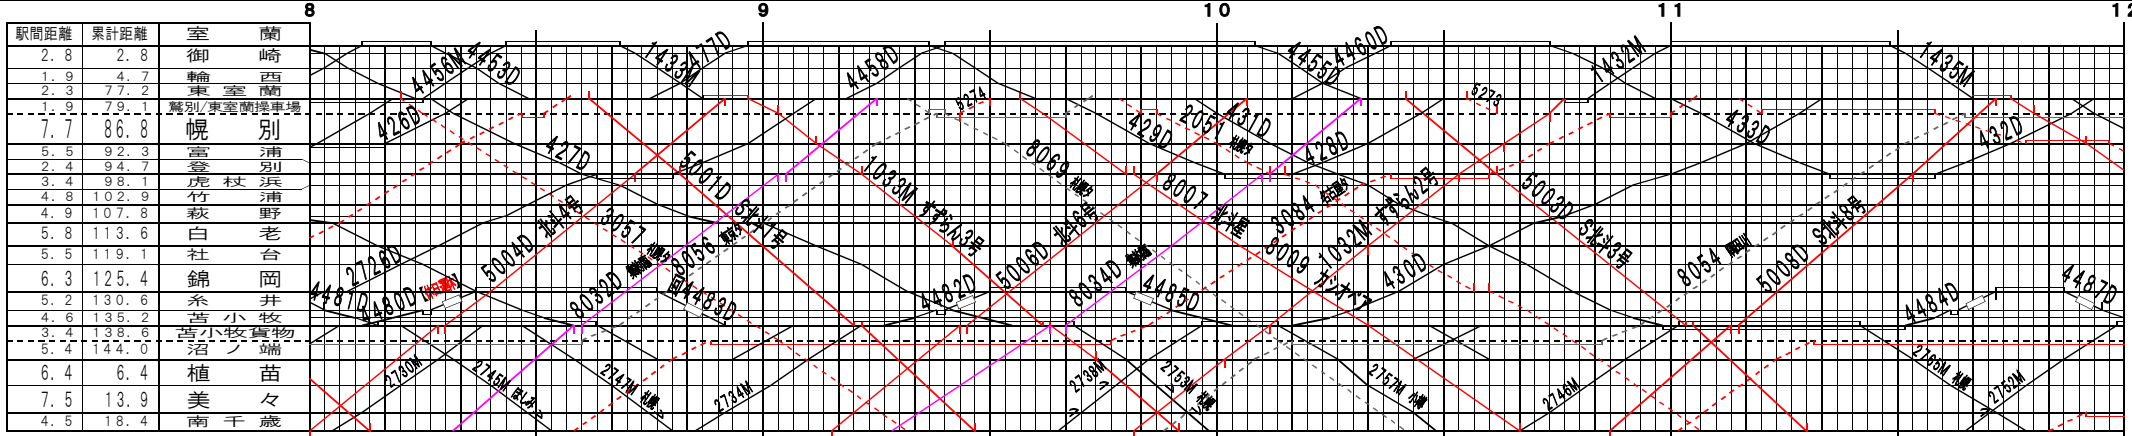

④基本【室蘭本線・千歳線】室蘭～南千歳、沼ノ端～岩見沢(1)
© 2004-2015 SFL All rights reserved.

④基本【室蘭本線・千歳線】室蘭～南千歳、沼ノ端～岩見沢(2)
© 2004-2015 SFL All rights reserved.