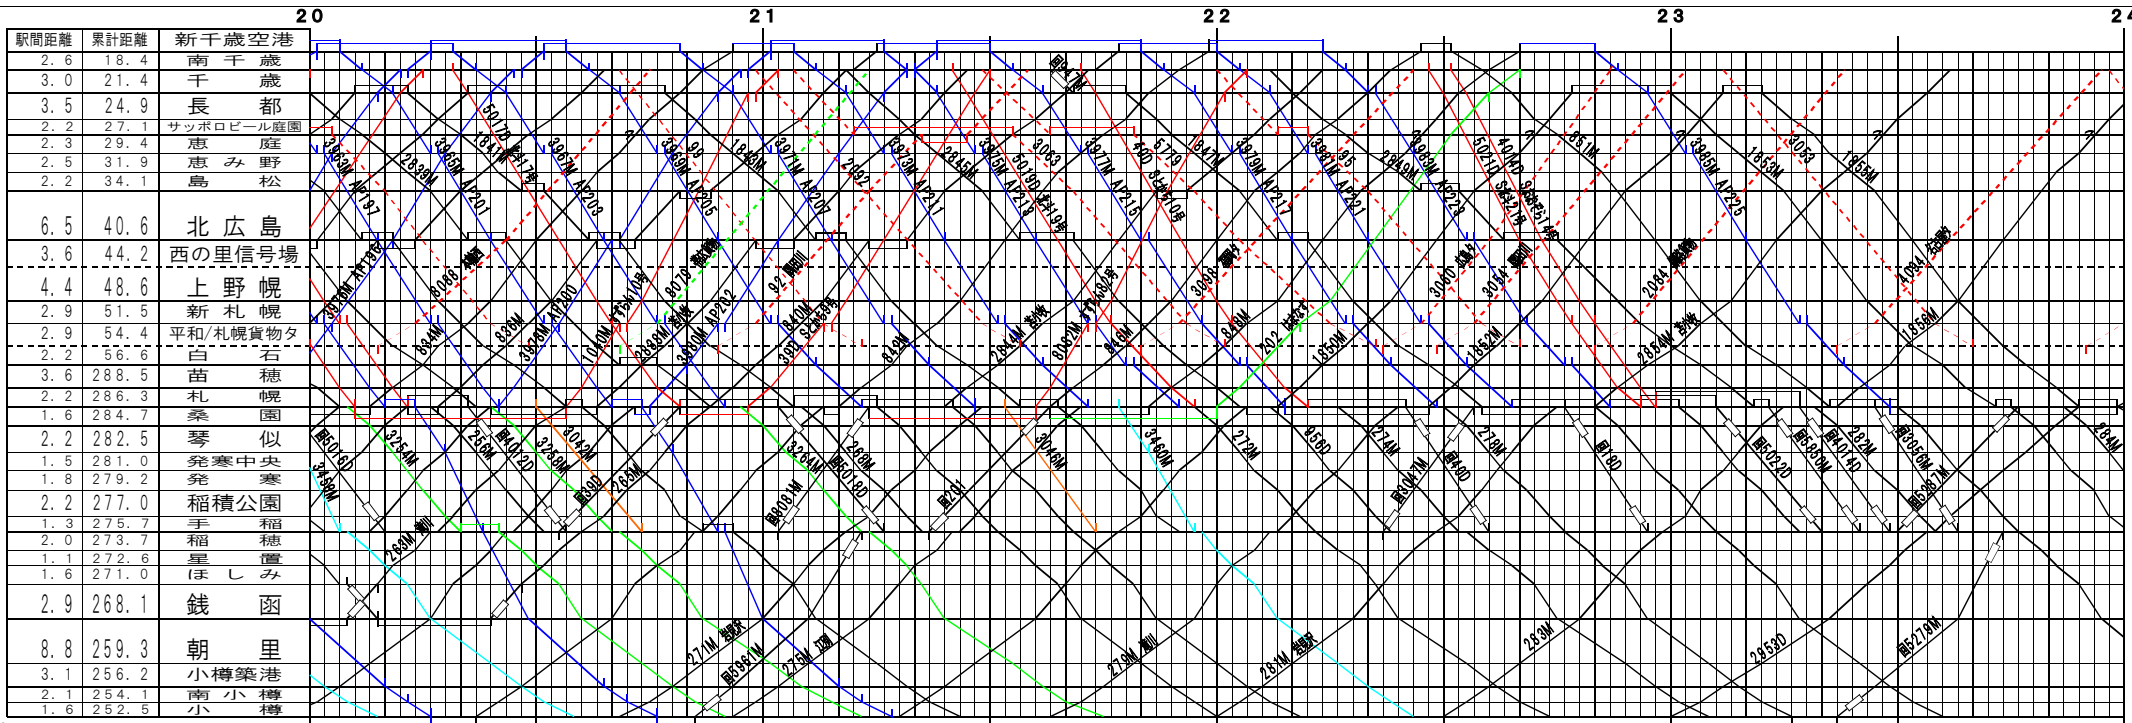

⑤註【千歳線・函館本線】新千歳空港～小樽(1)
© 2004-2011 SFL All rights reserved.

⑤註【千歳線・函館本線】新千歳空港～小樽(2)
© 2004-2011 SFL All rights reserved.

⑤註【千歳線・函館本線】新千歳空港～小樽(3)
© 2004-2011 SFL All rights reserved.

⑤註【千歳線・函館本線】新千歳空港～小樽(4)
© 2004-2011 SFL All rights reserved.

⑤註【千歳線・函館本線】新千歳空港～小樽(6)
© 2004-2011 SFL All rights reserved.

⑤註【千歳線・函館本線】新千歳空港～小樽(6)
© 2004-2011 SFL All rights reserved.