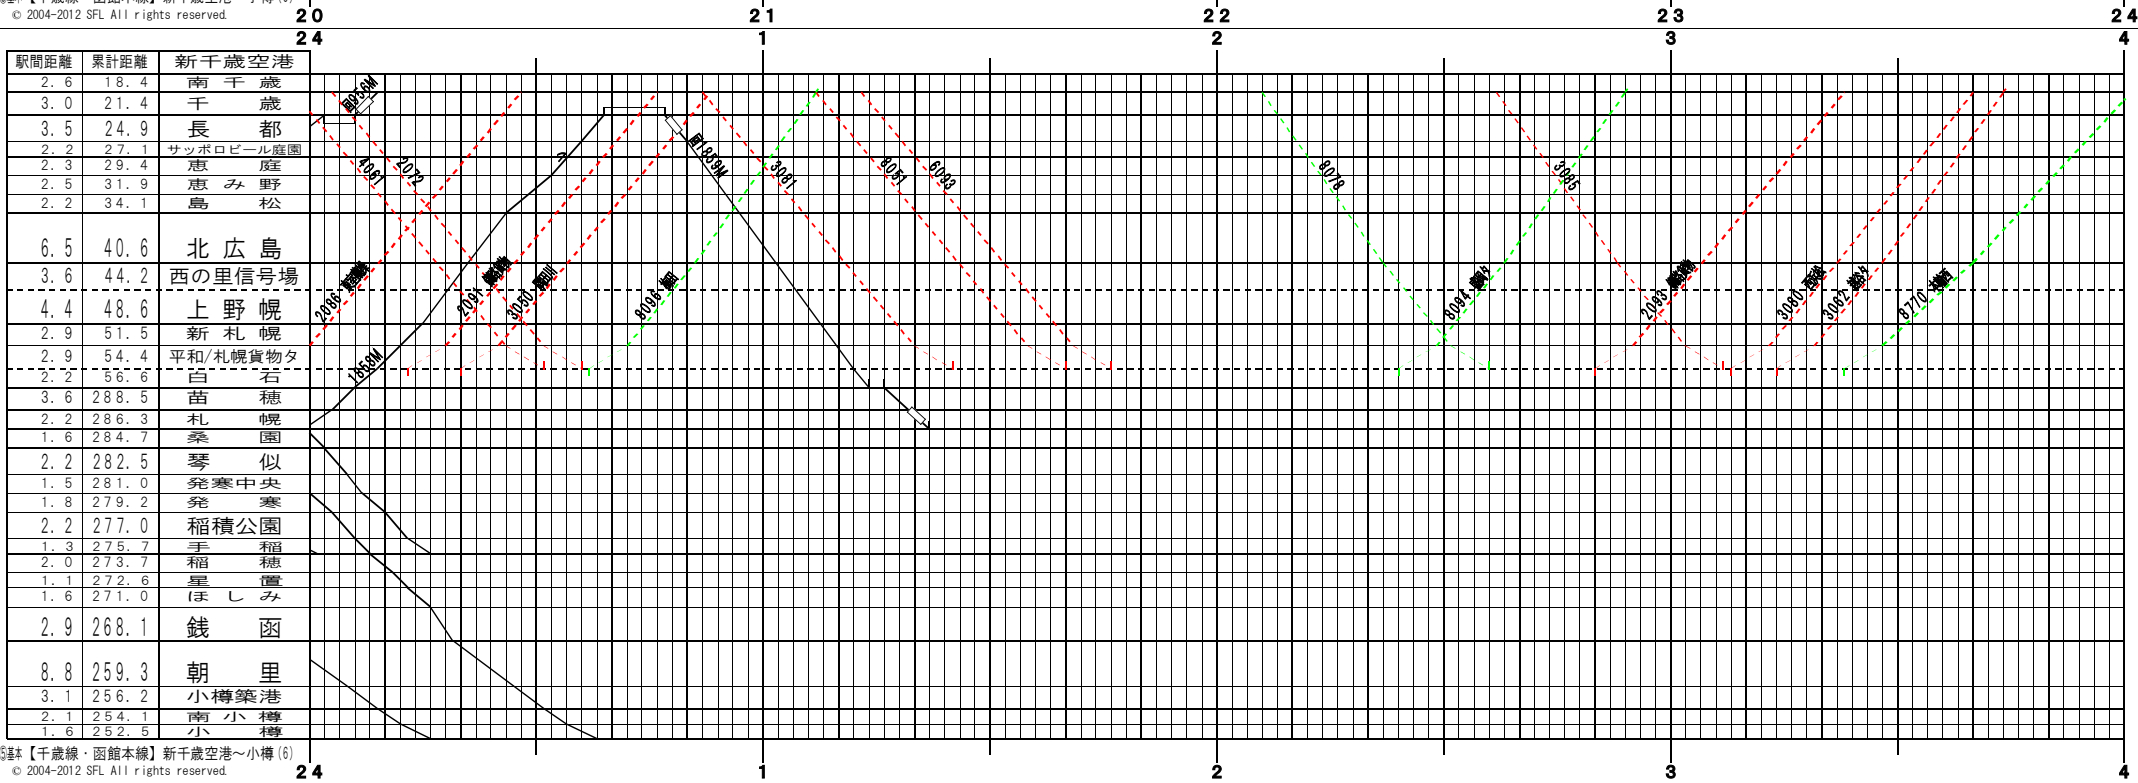

⑤註【千歳線・函館本線】新千歳空港～小樽(5)
© 2004-2012 SFL All rights reserved.

⑤註【千歳線・函館本線】新千歳空港～小樽(6)
© 2004-2012 SFL All rights reserved.