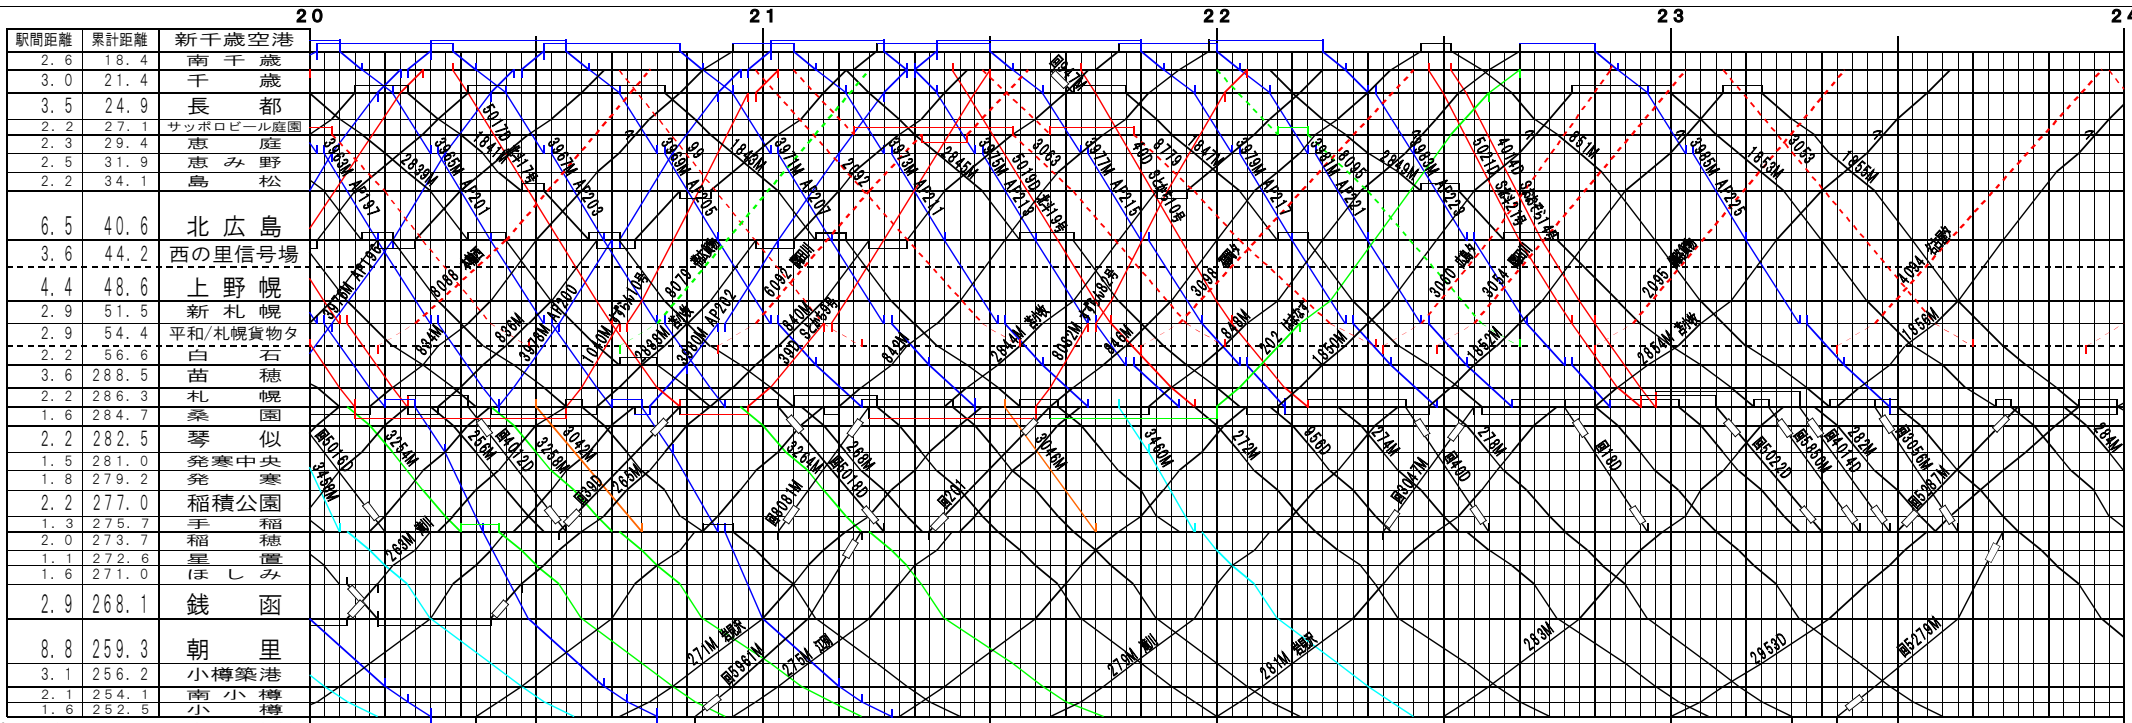

⑤註【千歳線・函館本線】新千歳空港～小樽(1)
© 2004-2012 SFL All rights reserved.

⑤註【千歳線・函館本線】新千歳空港～小樽(2)
© 2004-2012 SFL All rights reserved.

⑤註【千歳線・函館本線】新千歳空港～小樽(3)
© 2004-2012 SFL All rights reserved.

⑤註【千歳線・函館本線】新千歳空港～小樽(4)
© 2004-2012 SFL All rights reserved.