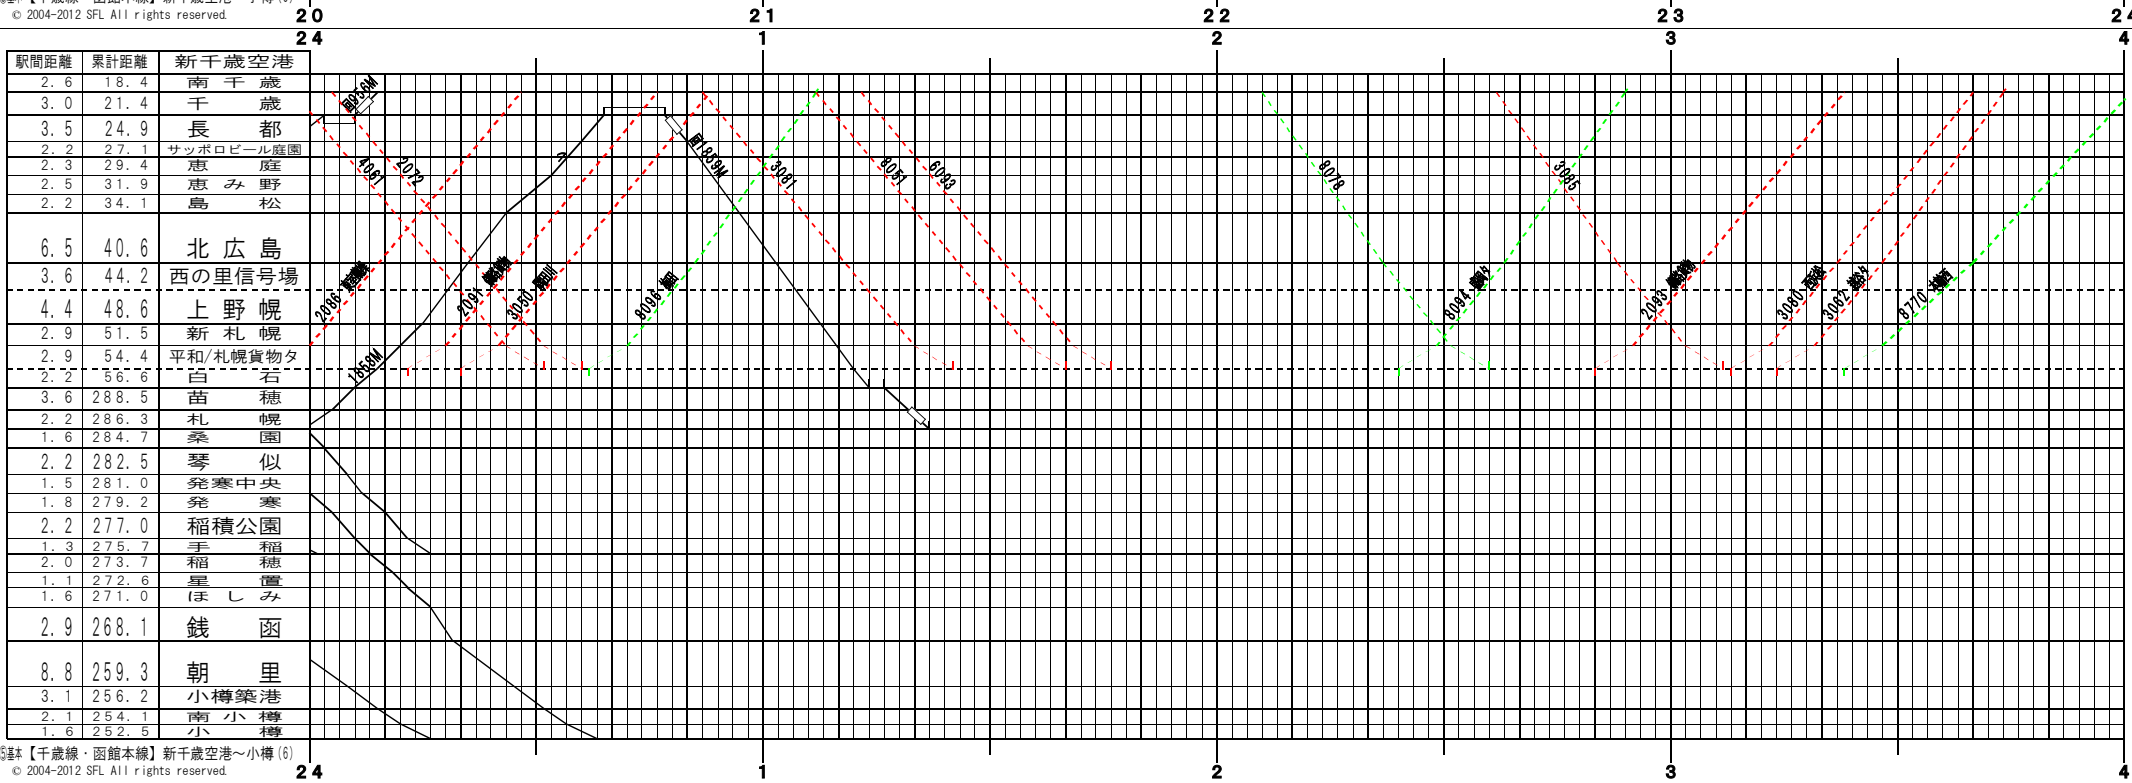

⑤ 経路【千歳線・函館本線】新千歳空港～小樽 (5)
© 2004-2012 SFL All rights reserved.

⑥ 経路【千歳線・函館本線】新千歳空港～小樽 (6)
© 2004-2012 SFL All rights reserved.