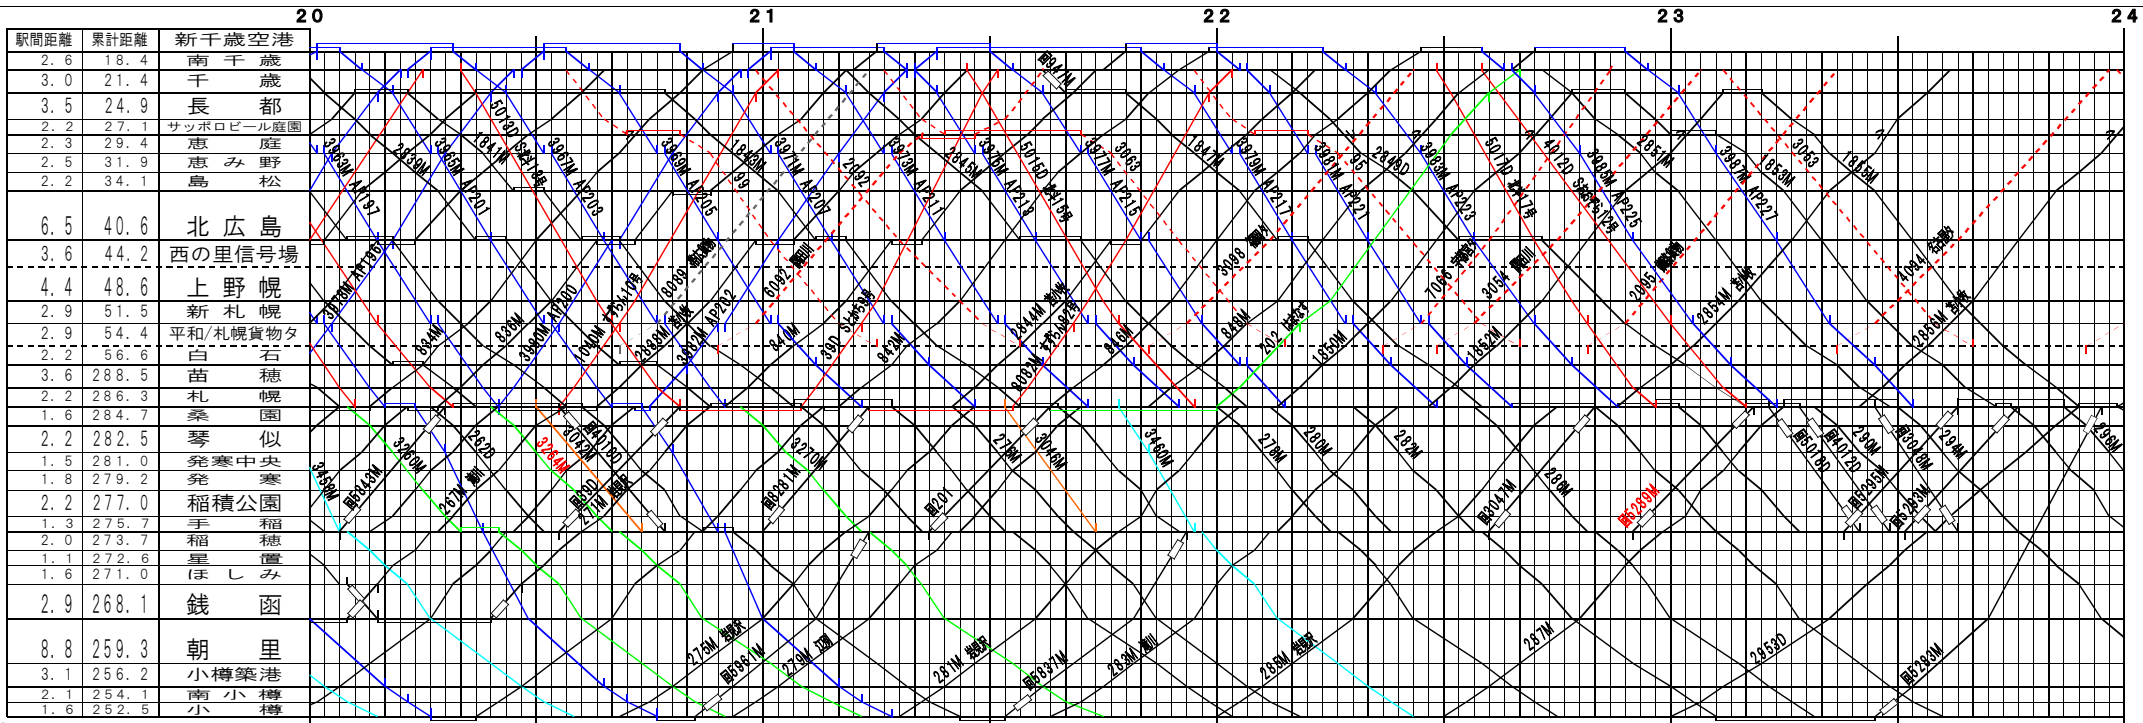

◎課題【千歳線・函館本線】新千歳空港～小樽(1)  
© 2004-2014 SFL All rights reserved.

◎課題【千歳線・函館本線】新千歳空港～小樽(2)  
© 2004-2014 SFL All rights reserved.

⑤題【千歳線・函館本線】新千歳空港～小樽(3)  
© 2004-2014 SFL All rights reserved.

⑤題【千歳線・函館本線】新千歳空港～小樽(4)  
© 2004-2014 SFL All rights reserved.