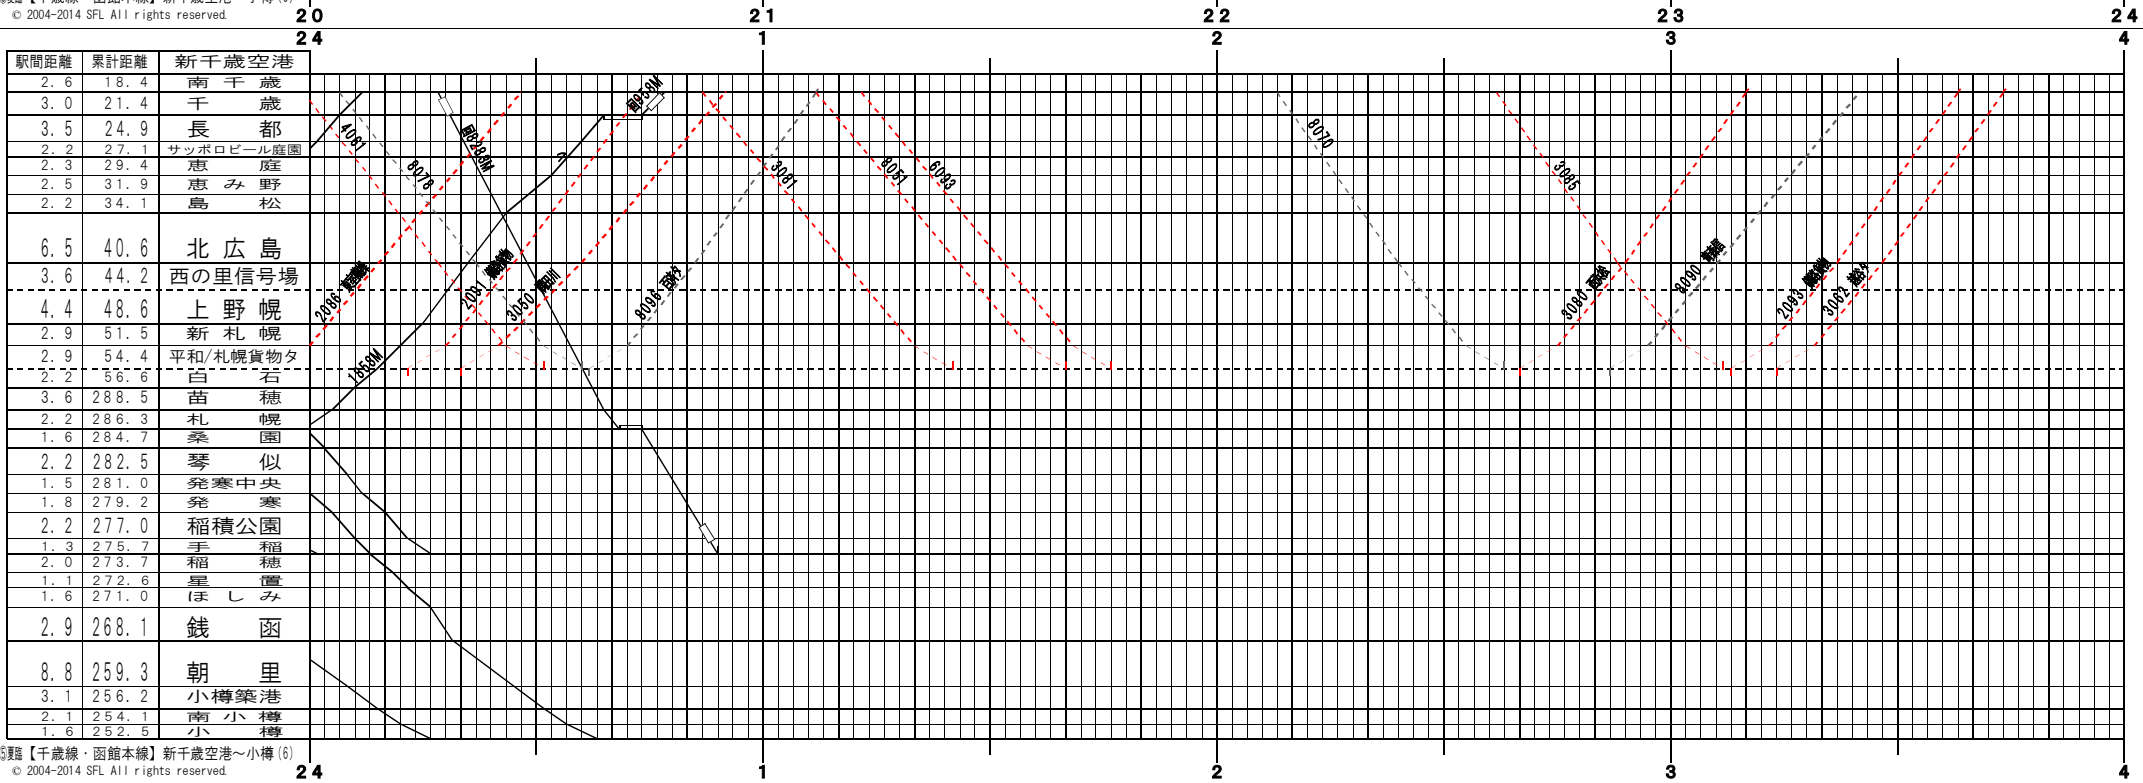

⑤ 路線【千歳線・函館本線】新千歳空港～小樽 (5)
© 2004-2014 SFL All rights reserved.

⑥ 路線【千歳線・函館本線】新千歳空港～小樽 (6)
© 2004-2014 SFL All rights reserved.