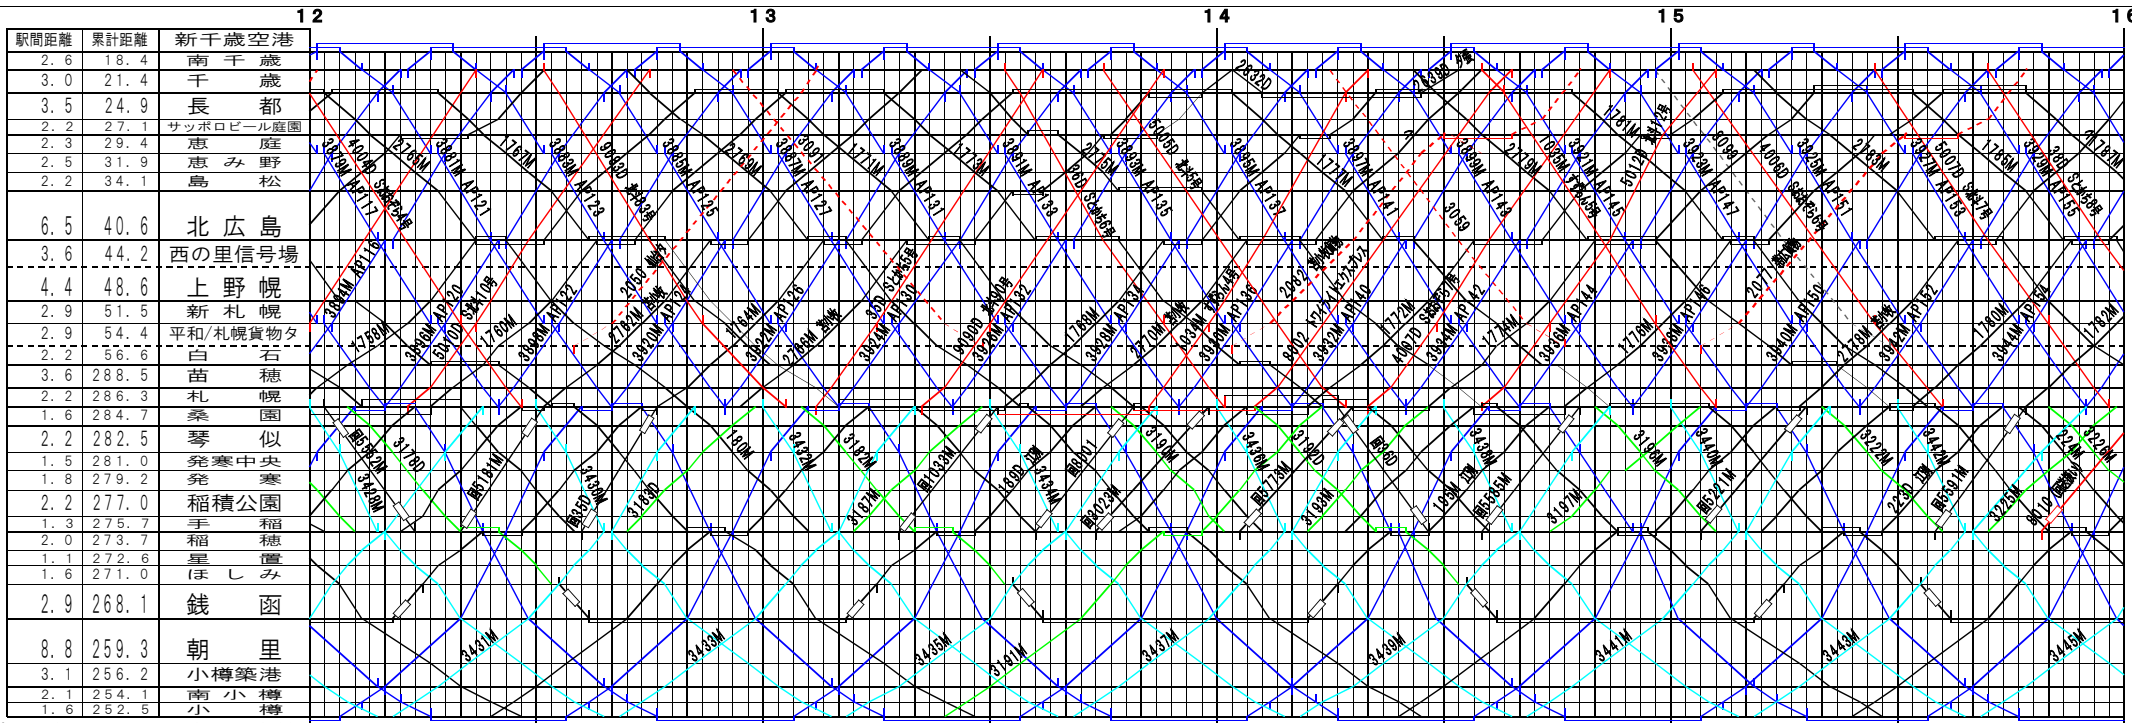

◎課題【千歳線・函館本線】新千歳空港～小樽(1)  
© 2004-2014 SFL All rights reserved.

◎課題【千歳線・函館本線】新千歳空港～小樽(2)  
© 2004-2014 SFL All rights reserved.

⑤題【千歳線・函館本線】新千歳空港～小樽(3)  
© 2004-2014 SFL All rights reserved.

⑤題【千歳線・函館本線】新千歳空港～小樽(4)  
© 2004-2014 SFL All rights reserved.