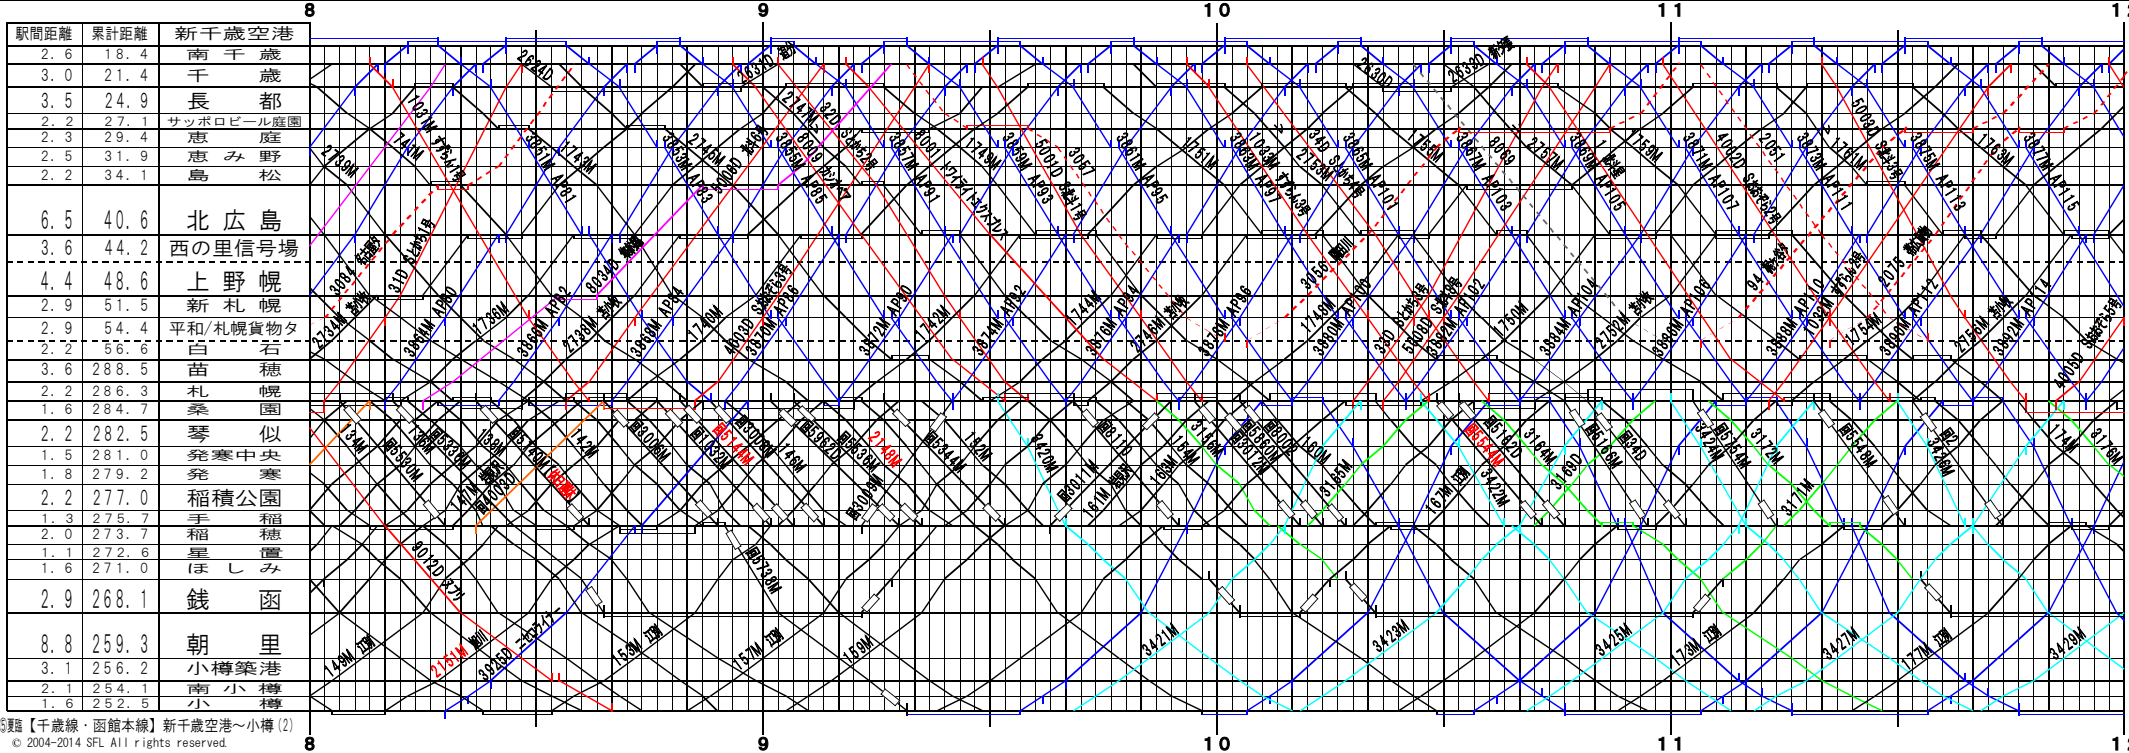

◎課題【千歳線・函館本線】新千歳空港～小樽(1)  
© 2004-2014 SFL All rights reserved.

◎課題【千歳線・函館本線】新千歳空港～小樽(2)  
© 2004-2014 SFL All rights reserved.

⑤題【千歳線・函館本線】新千歳空港～小樽(3)  
© 2004-2014 SFL All rights reserved.

⑤題【千歳線・函館本線】新千歳空港～小樽(4)  
© 2004-2014 SFL All rights reserved.