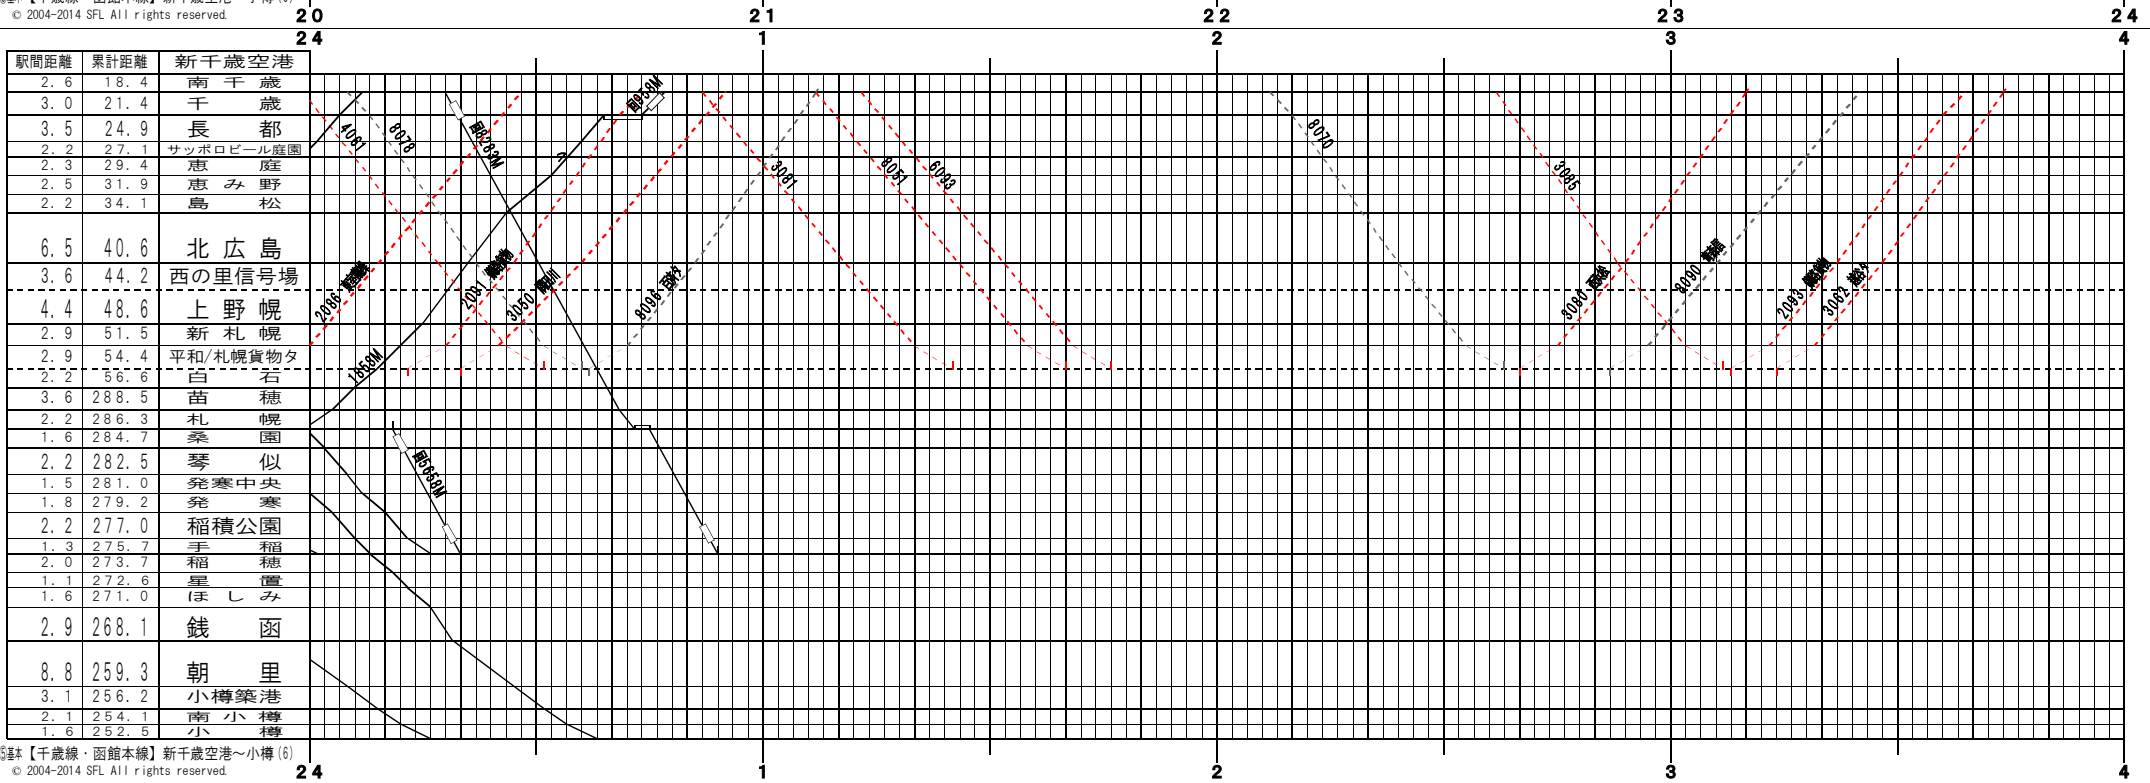

⑤ 千歳線・函館本線 新千歳空港～小樽 (6)
© 2004-2014 SFL All rights reserved.

⑤ 千歳線・函館本線 新千歳空港～小樽 (6)
© 2004-2014 SFL All rights reserved.