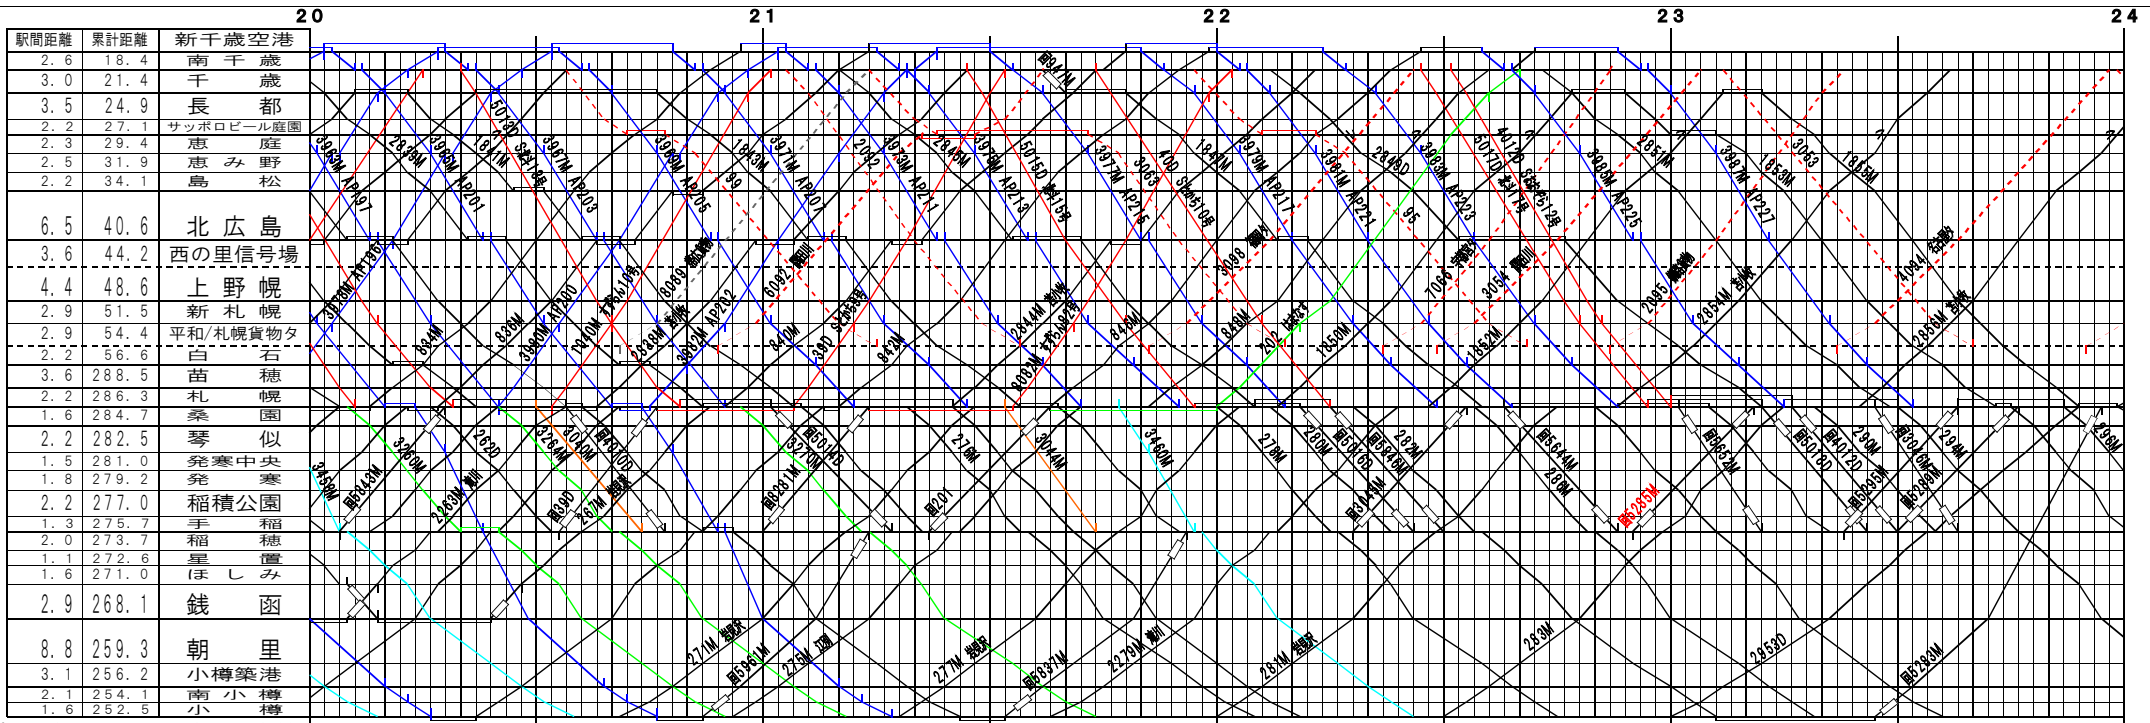

⑤註【千歳線・函館本線】新千歳空港～小樽(1)
© 2004-2014 SFL All rights reserved.

⑤註【千歳線・函館本線】新千歳空港～小樽(2)
© 2004-2014 SFL All rights reserved.

⑤註【千歳線・函館本線】新千歳空港～小樽(3)
© 2004-2014 SFL All rights reserved.

⑤註【千歳線・函館本線】新千歳空港～小樽(4)
© 2004-2014 SFL All rights reserved.