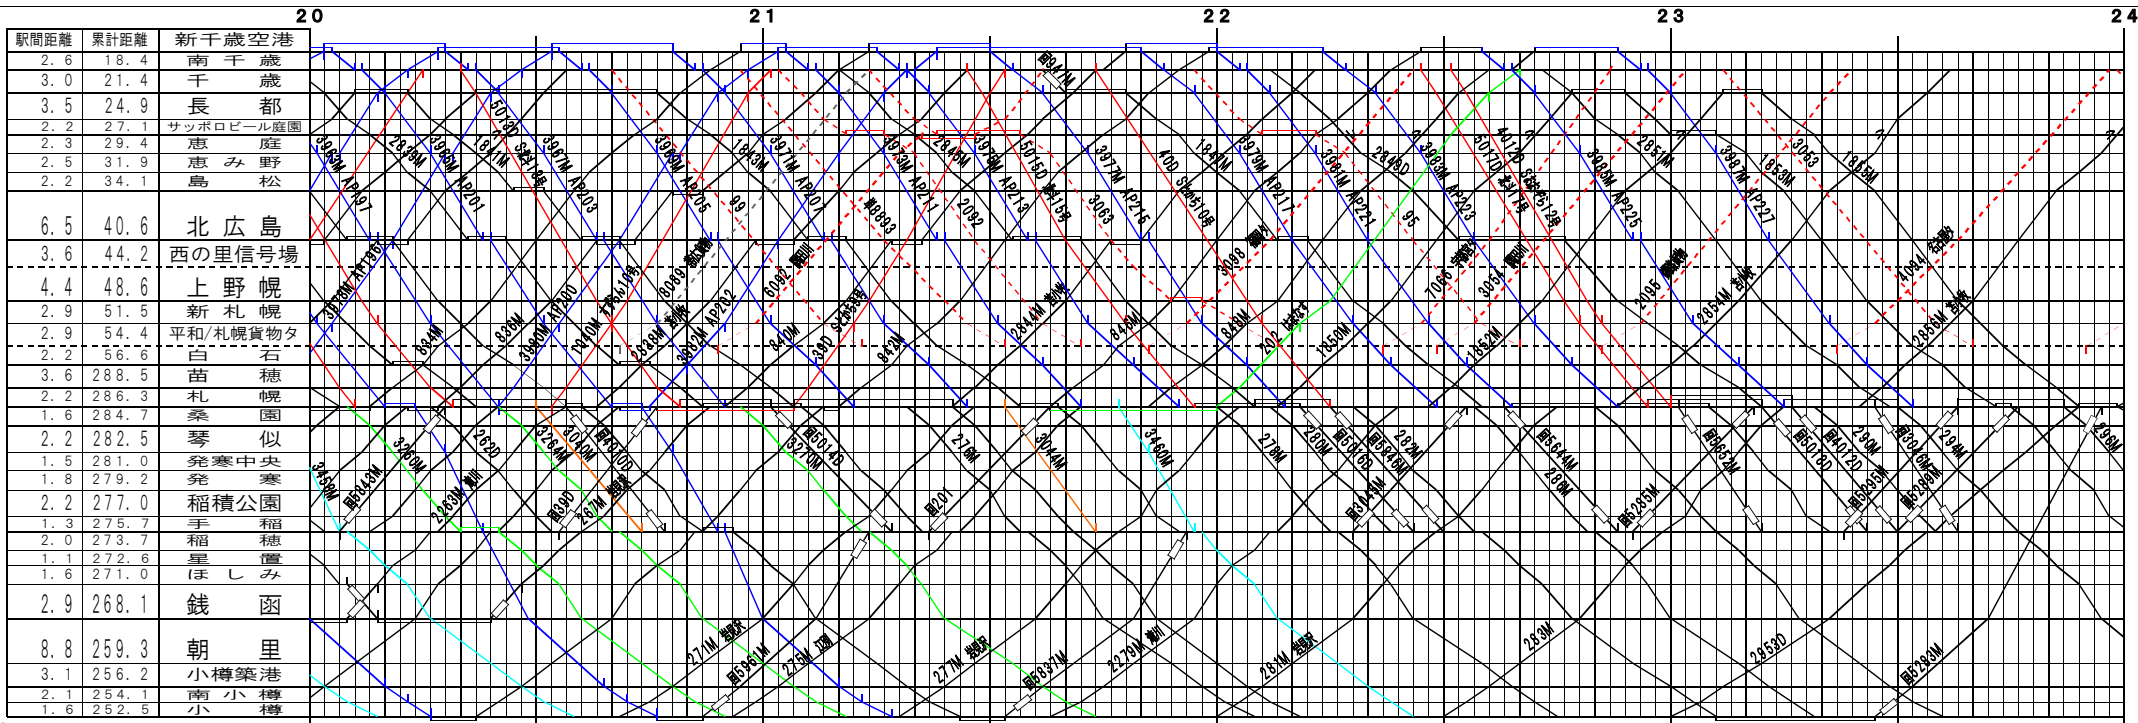

⑤註【千歳線・函館本線】新千歳空港～小樽(1)  
© 2004-2015 SFL All rights reserved.

⑤註【千歳線・函館本線】新千歳空港～小樽(2)  
© 2004-2015 SFL All rights reserved.

図註【千歳線・函館本線】新千歳空港～小樽(3)  
© 2004-2015 SFL All rights reserved.

図註【千歳線・函館本線】新千歳空港～小樽(4)  
© 2004-2015 SFL All rights reserved.