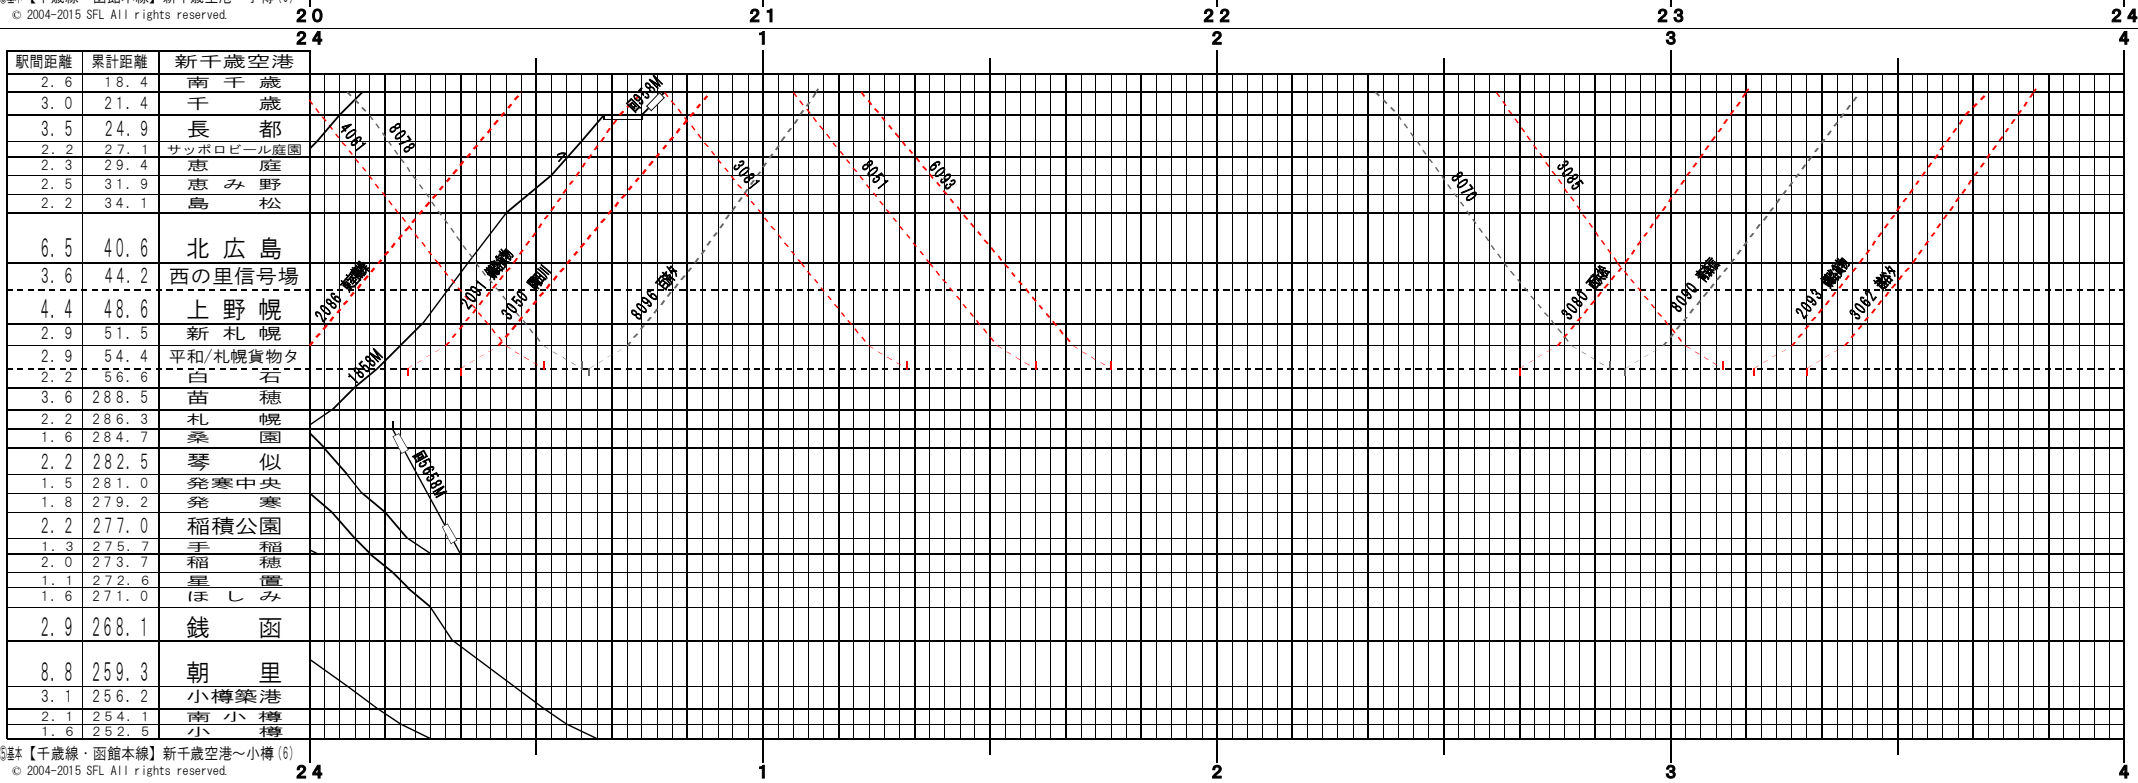

⑤ 経路【千歳線・函館本線】新千歳空港～小樽 (5)
© 2004-2015 SFL All rights reserved.

⑥ 経路【千歳線・函館本線】新千歳空港～小樽 (6)
© 2004-2015 SFL All rights reserved.