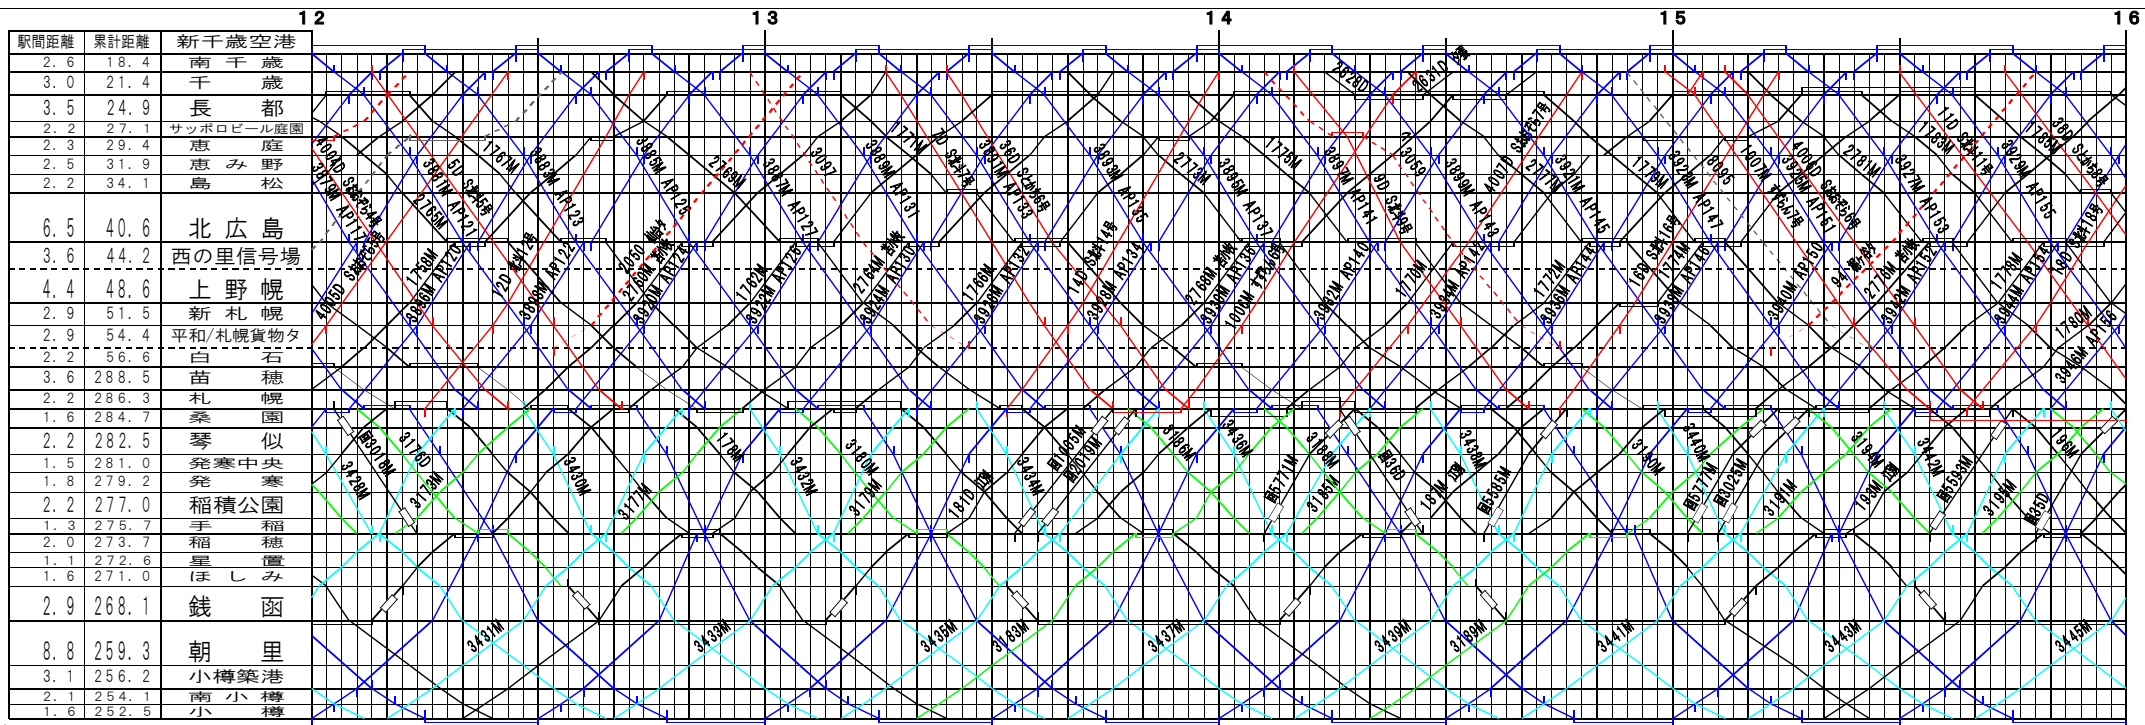

※【千歳線・函館本線】新千歳空港～小樽(1)
© 2004-2017 SFL All rights reserved.

※【千歳線・函館本線】新千歳空港～小樽(2)
© 2004-2017 SFL All rights reserved.

※【千歳線・函館本線】新千歳空港～小樽 (3)
 © 2004-2017 SFL All rights reserved.

※【千歳線・函館本線】新千歳空港～小樽 (4)
 © 2004-2017 SFL All rights reserved.

⑤註【千歳線・函館本線】新千歳空港～小樽(6)
© 2004-2017 SFL All rights reserved.

⑤註【千歳線・函館本線】新千歳空港～小樽(6)
© 2004-2017 SFL All rights reserved.