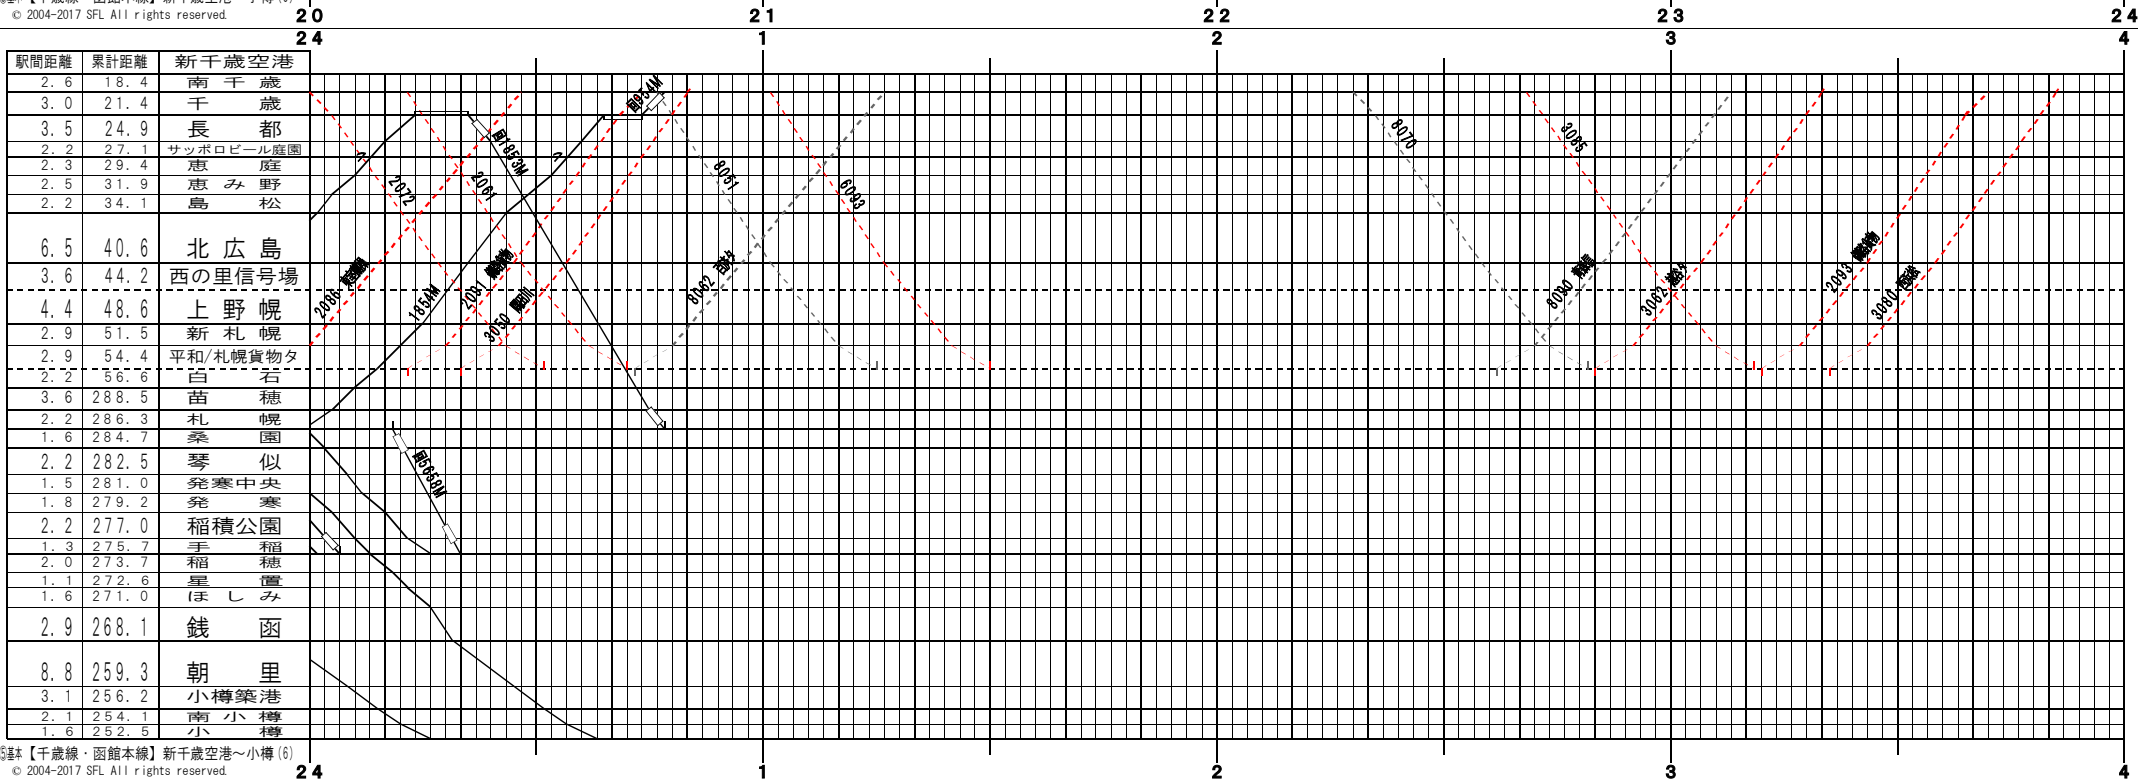

⑤註【千歳線・函館本線】新千歳空港～小樽(6)
© 2004-2017 SFL All rights reserved.

⑤註【千歳線・函館本線】新千歳空港～小樽(6)
© 2004-2017 SFL All rights reserved.