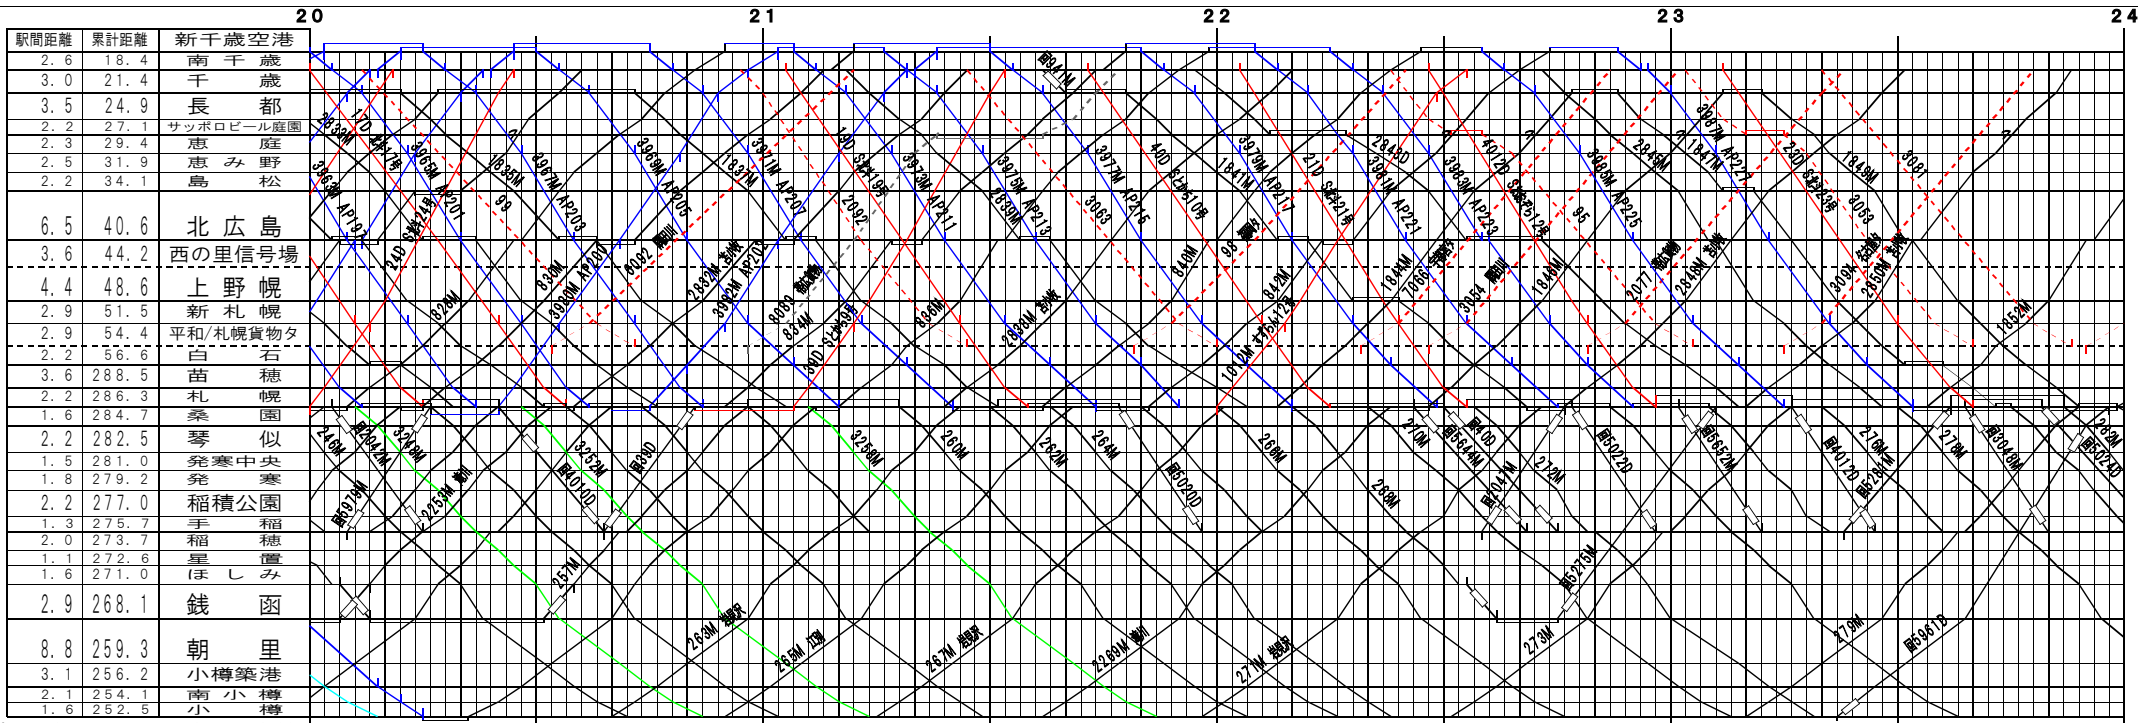

※【千歳線・函館本線】新千歳空港～小樽(1)
© 2004-2017 SFL All rights reserved.

※【千歳線・函館本線】新千歳空港～小樽(2)
© 2004-2017 SFL All rights reserved.

※【千歳線・函館本線】新千歳空港～小樽 (3)
 © 2004-2017 SFL All rights reserved.

※【千歳線・函館本線】新千歳空港～小樽 (4)
 © 2004-2017 SFL All rights reserved.

⑤註【千歳線・函館本線】新千歳空港～小樽(6)
© 2004-2017 SFL All rights reserved.

⑤註【千歳線・函館本線】新千歳空港～小樽(6)
© 2004-2017 SFL All rights reserved.