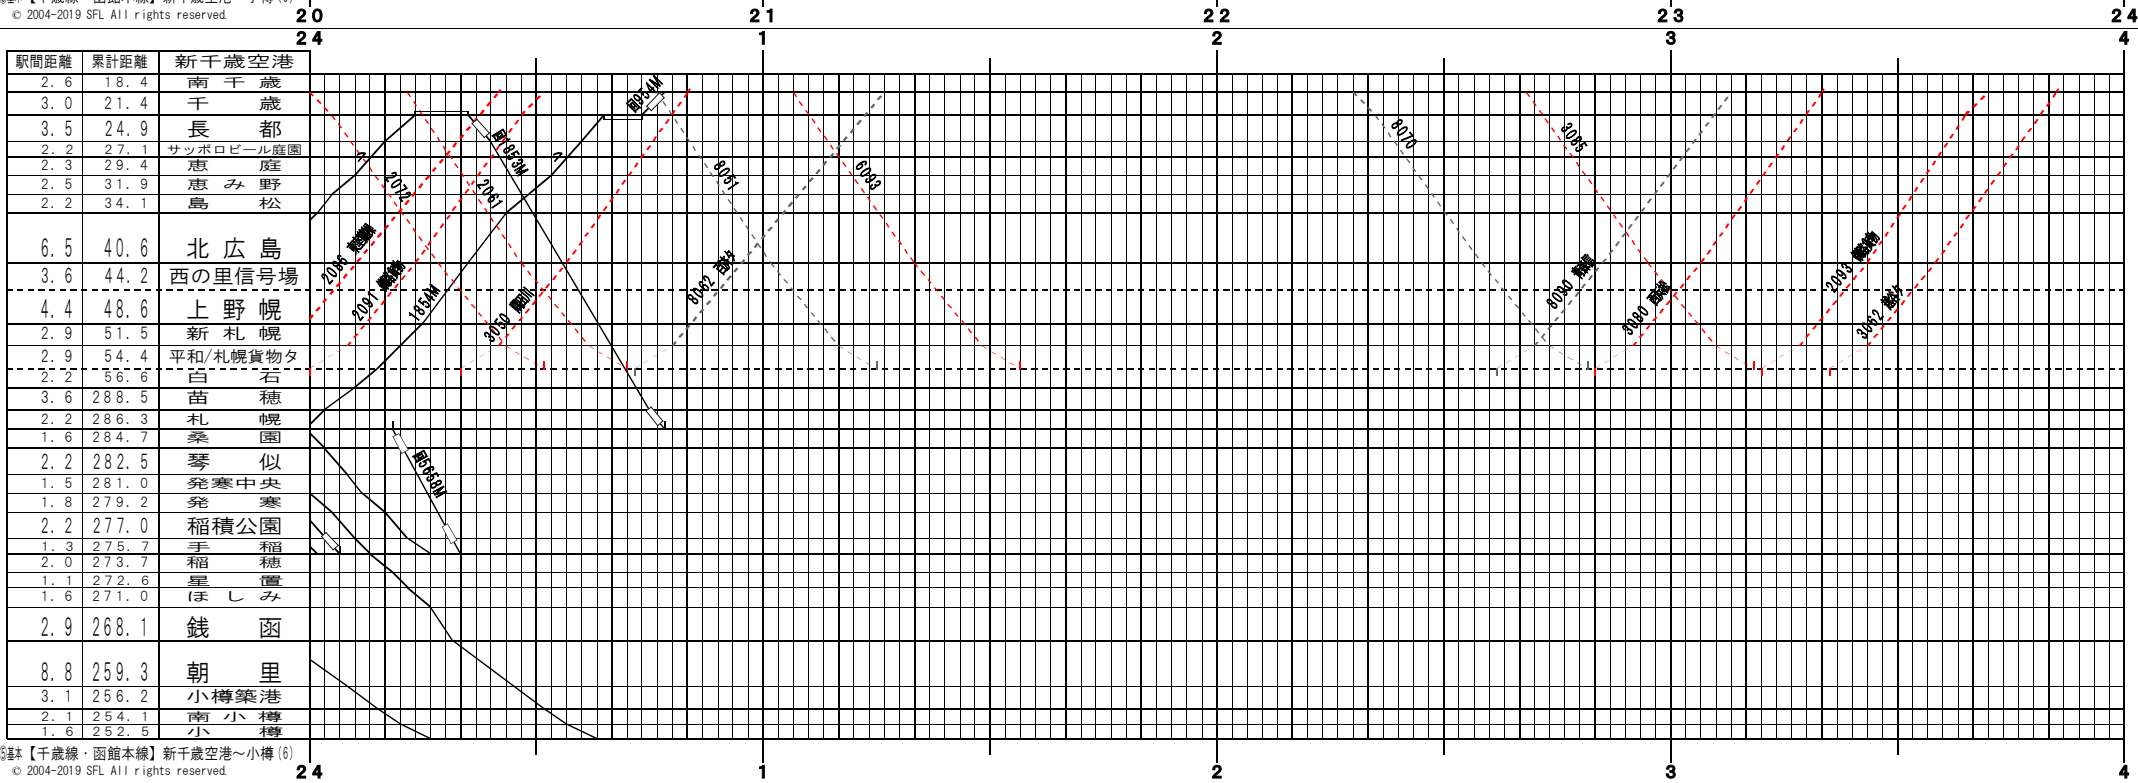

※本【千歳線・函館本線】新千歳空港～小樽(6)
© 2004-2019 SFL All rights reserved.

※本【千歳線・函館本線】新千歳空港～小樽(6)
© 2004-2019 SFL All rights reserved.