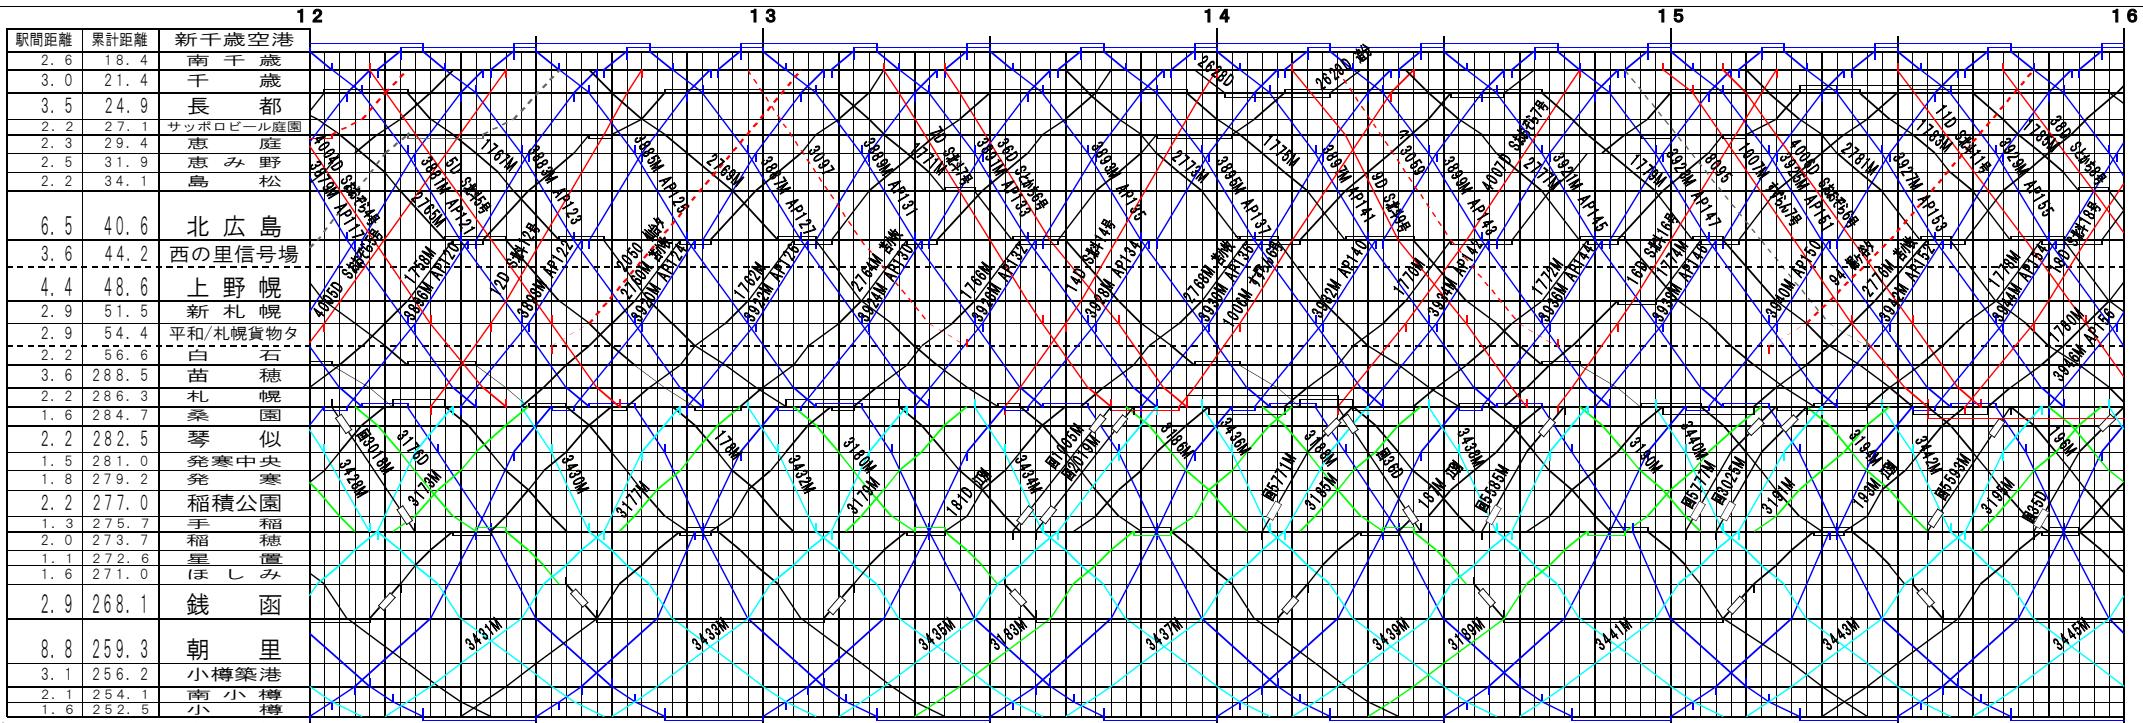

※【千歳線・函館本線】新千歳空港～小樽(1)
© 2004-2019 SFL All rights reserved.

※【千歳線・函館本線】新千歳空港～小樽(2)
© 2004-2019 SFL All rights reserved.

※【千歳線・函館本線】新千歳空港～小樽 (3)
© 2004-2019 SFL All rights reserved.

※【千歳線・函館本線】新千歳空港～小樽 (4)
© 2004-2019 SFL All rights reserved.