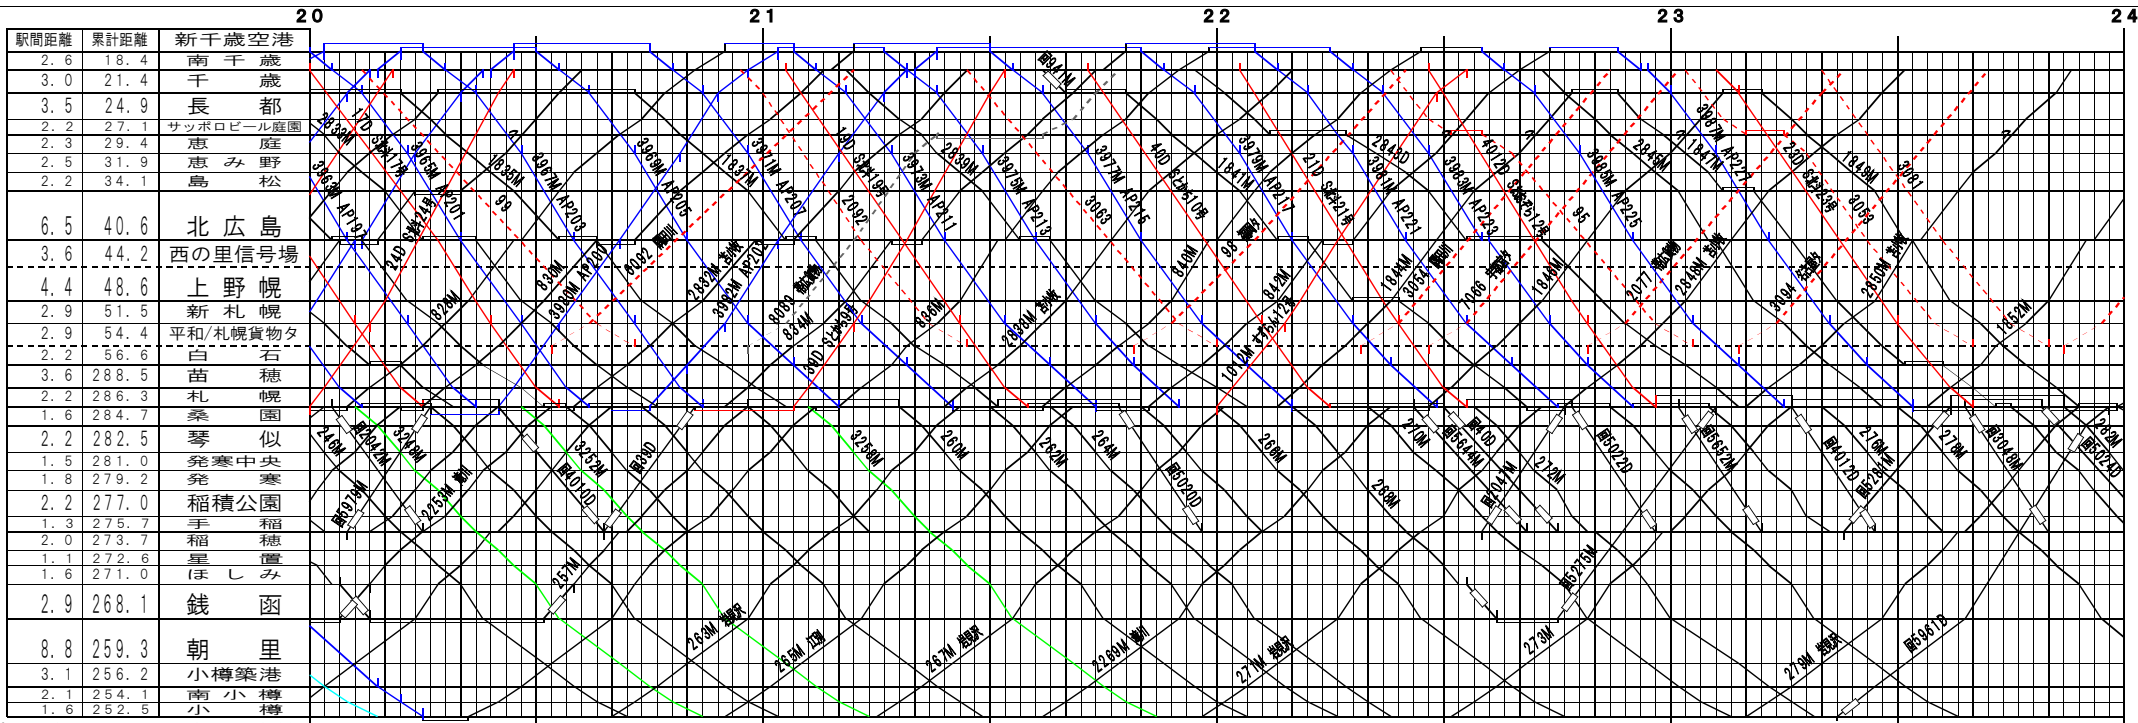

※【千歳線・函館本線】新千歳空港～小樽(1)
© 2004-2019 SFL All rights reserved.

※【千歳線・函館本線】新千歳空港～小樽(2)
© 2004-2019 SFL All rights reserved.

※【千歳線・函館本線】新千歳空港～小樽 (3)
© 2004-2019 SFL All rights reserved.

※【千歳線・函館本線】新千歳空港～小樽 (4)
© 2004-2019 SFL All rights reserved.