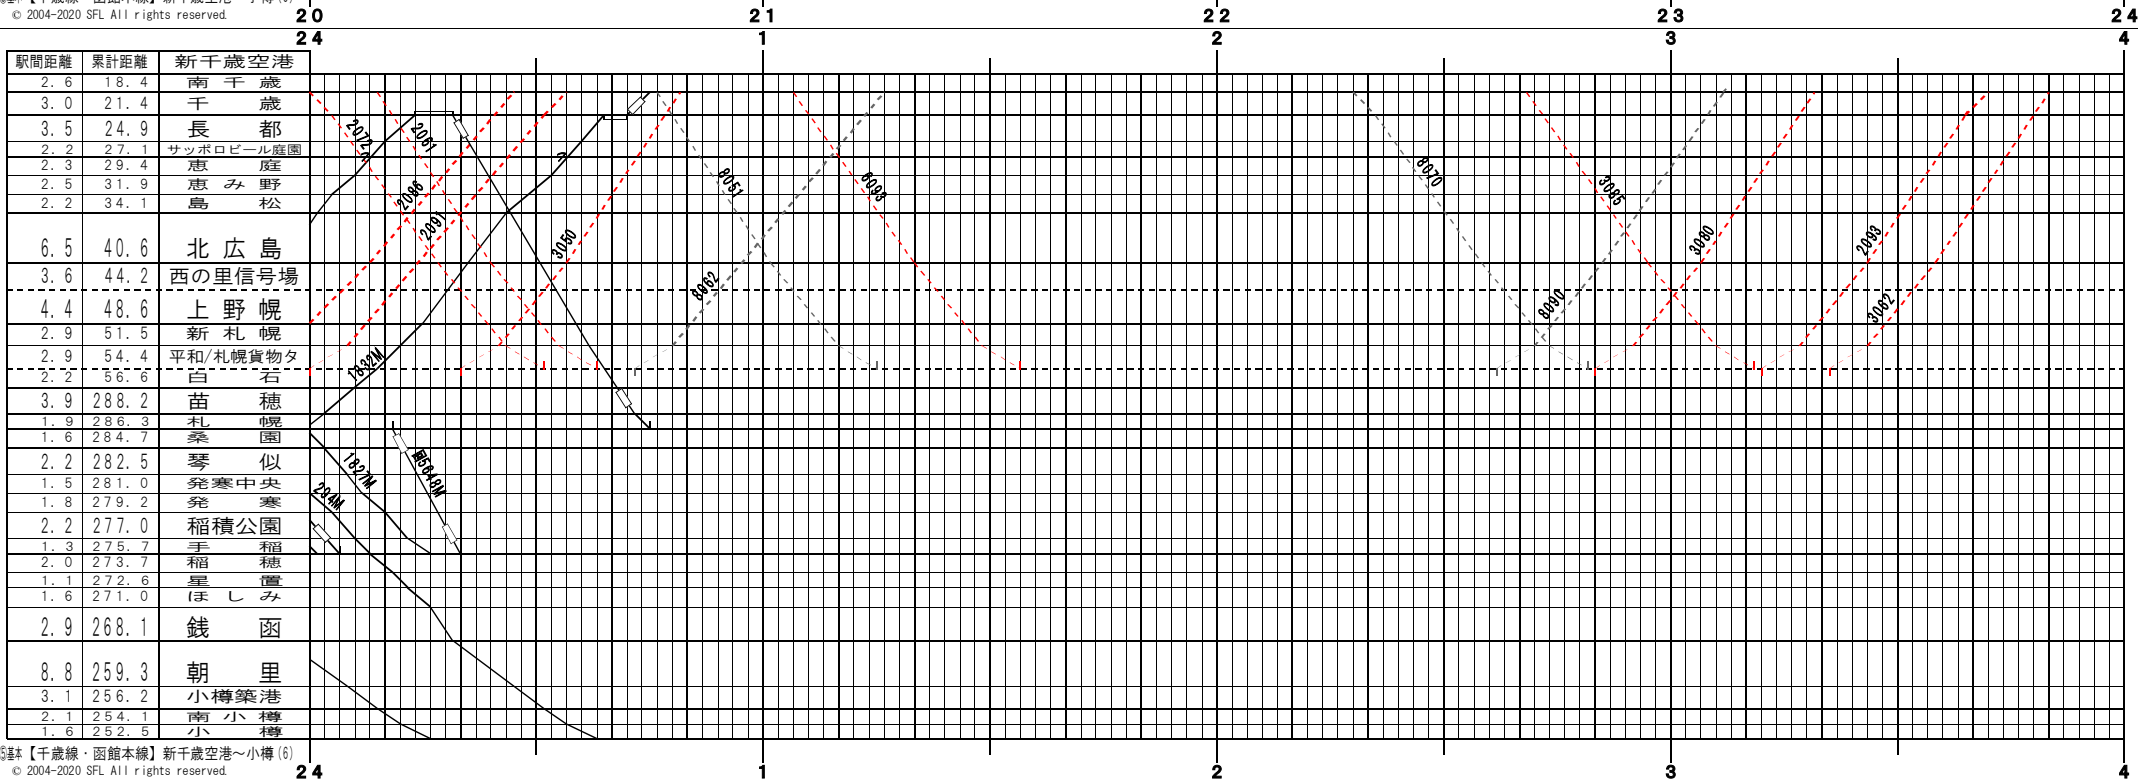

※【千歳線・函館本線】新千歳空港～小樽(5)
© 2004-2020 SFL All rights reserved.

※【千歳線・函館本線】新千歳空港～小樽(6)
© 2004-2020 SFL All rights reserved.