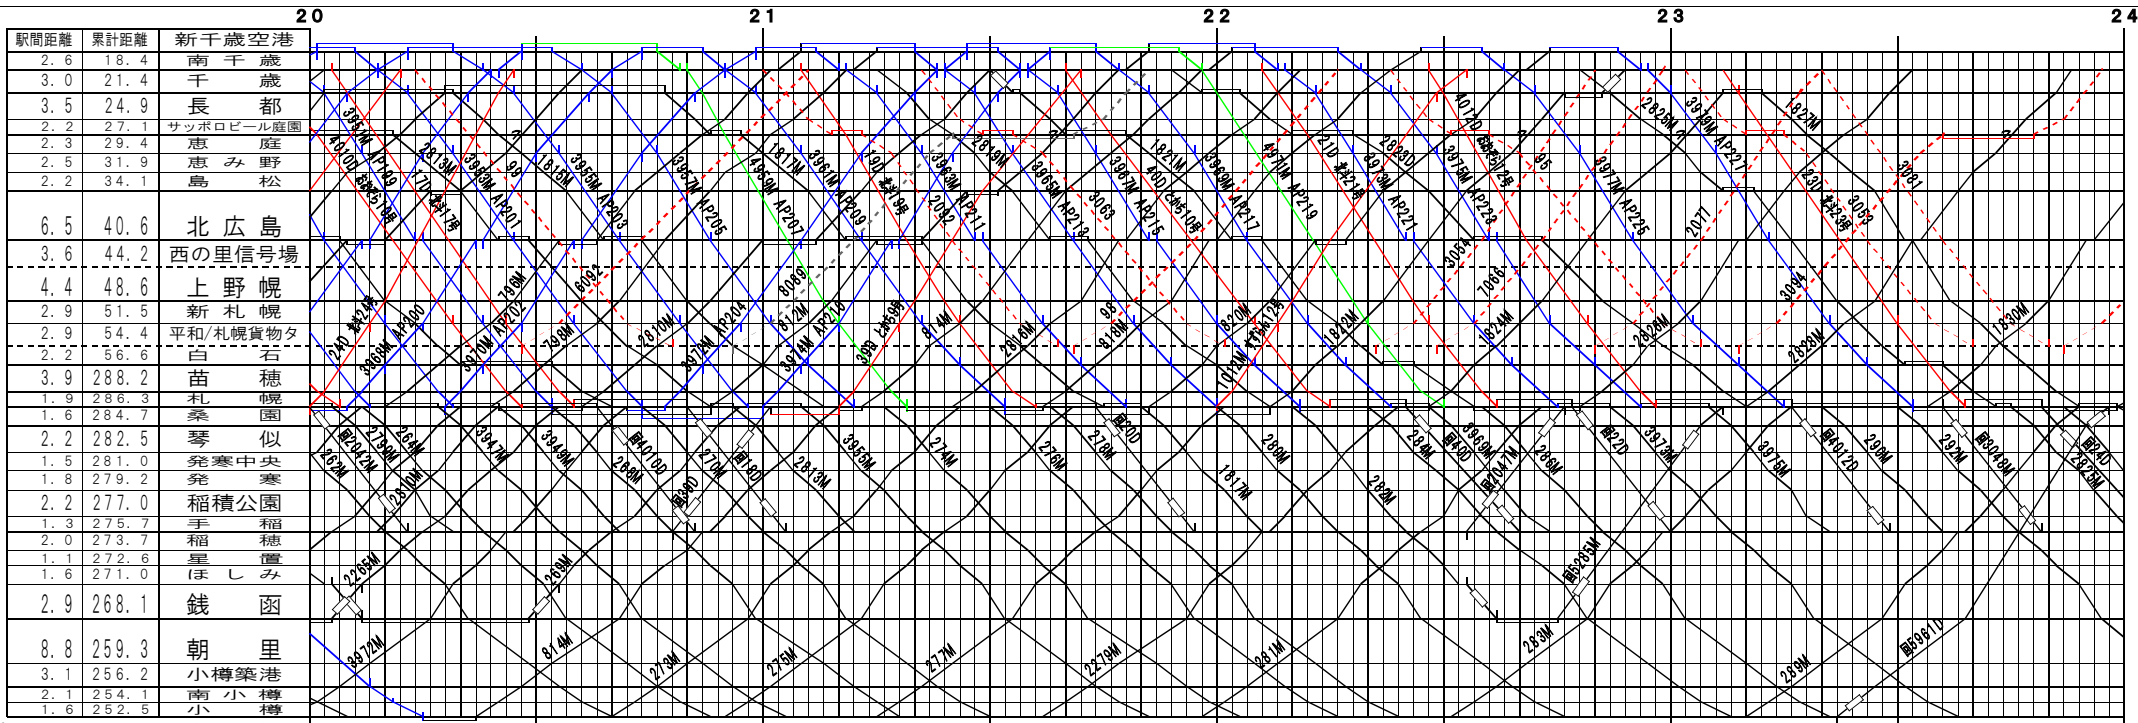

※【千歳線・函館本線】新千歳空港～小樽(1)  
© 2004-2020 SFL All rights reserved.

※【千歳線・函館本線】新千歳空港～小樽(2)  
© 2004-2020 SFL All rights reserved.

※【千歳線・函館本線】新千歳空港～小樽 (3)  
© 2004-2020 SFL All rights reserved.

※【千歳線・函館本線】新千歳空港～小樽 (4)  
© 2004-2020 SFL All rights reserved.