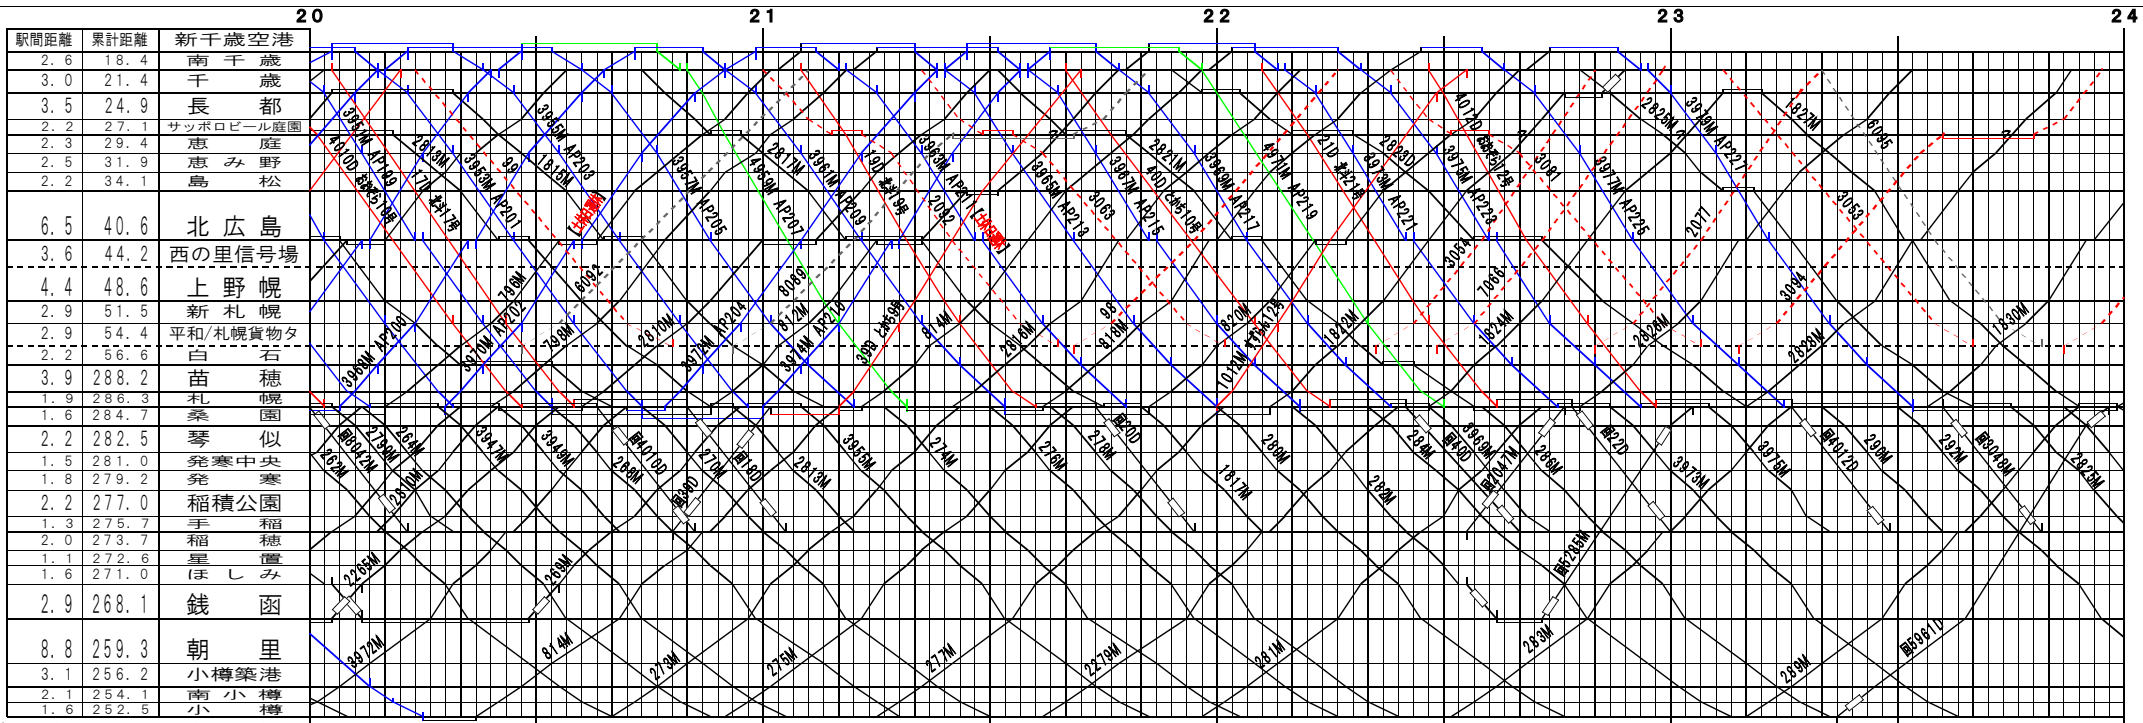

※【千歳線・函館本線】新千歳空港～小樽 (1)  
© 2004-2021 SFL All rights reserved.

※【千歳線・函館本線】新千歳空港～小樽 (2)  
© 2004-2021 SFL All rights reserved.

※本線【千歳線・函館本線】新千歳空港～小樽(3)  
© 2004-2021 SFL All rights reserved.

※本線【千歳線・函館本線】新千歳空港～小樽(4)  
© 2004-2021 SFL All rights reserved.