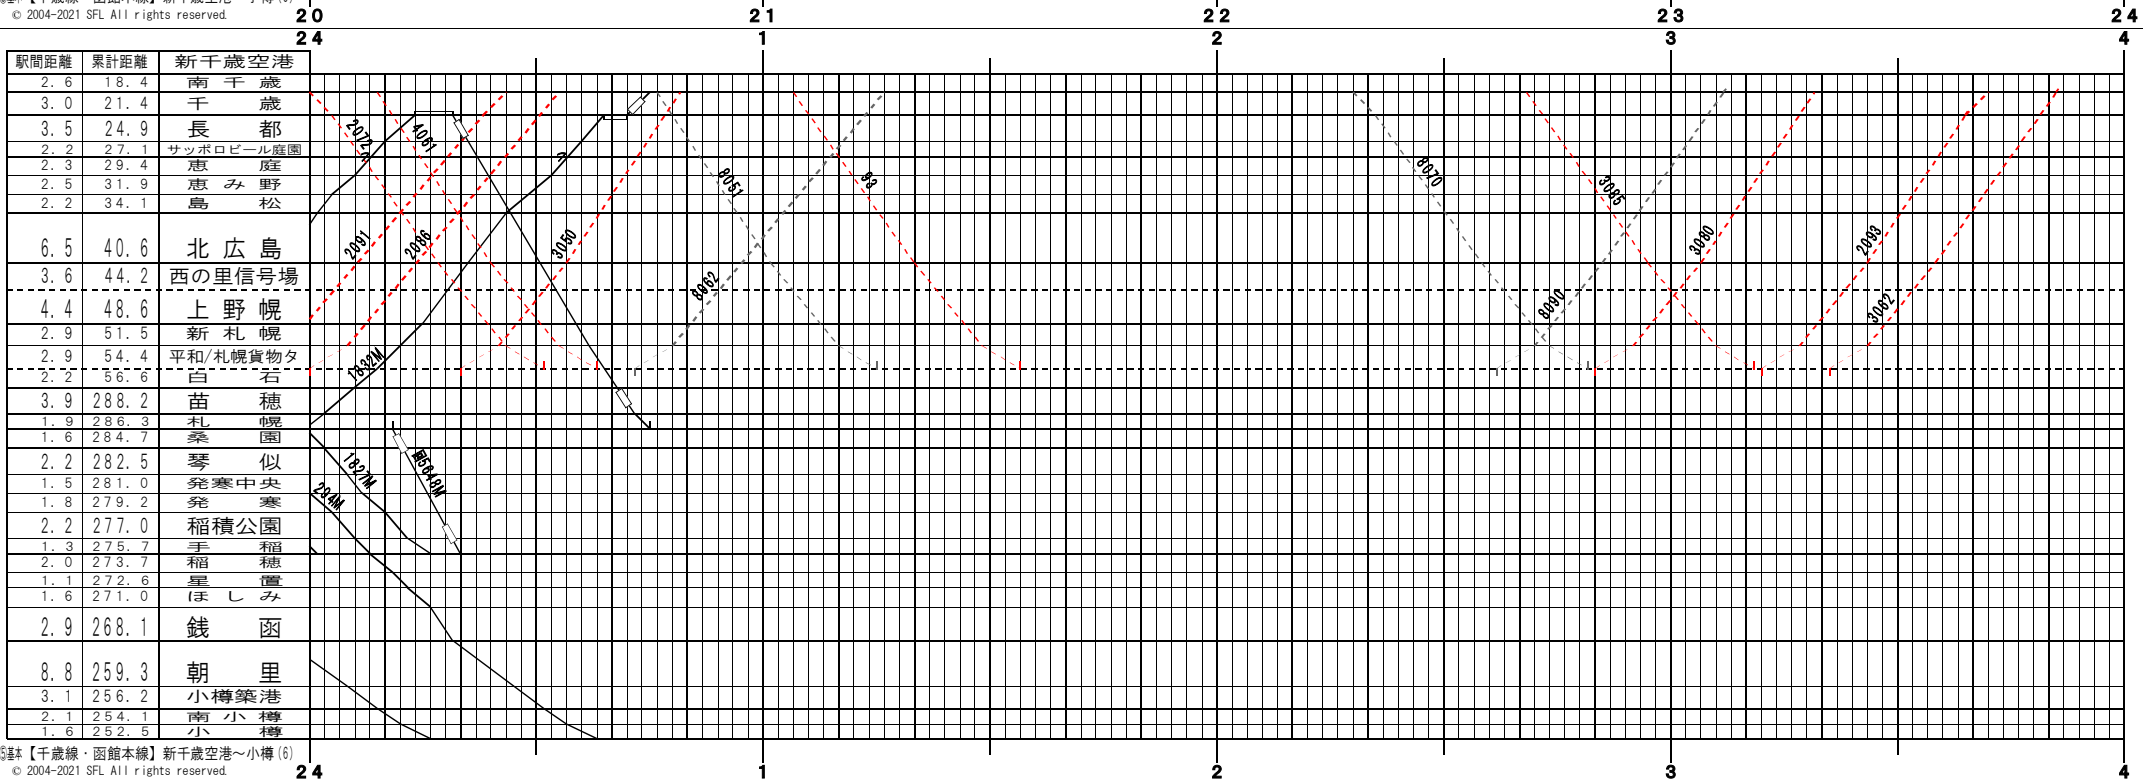

⑤ 経路【千歳線・函館本線】新千歳空港～小樽 (5)
© 2004-2021 SFL All rights reserved.

⑥ 経路【千歳線・函館本線】新千歳空港～小樽 (6)
© 2004-2021 SFL All rights reserved.