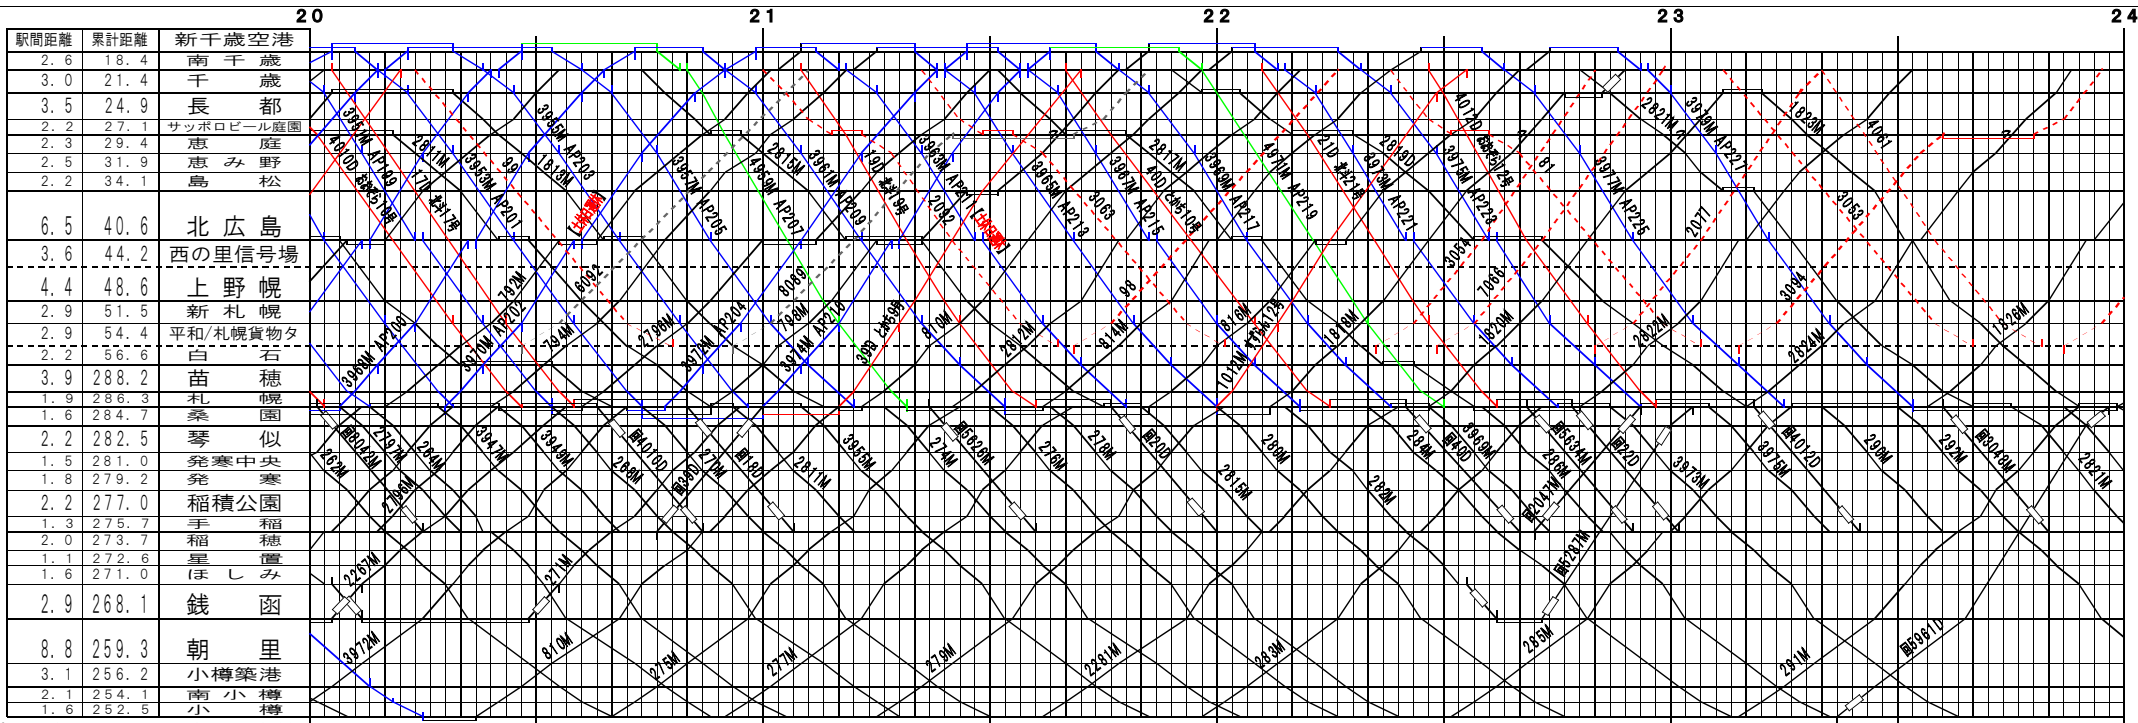

※【千歳線・函館本線】新千歳空港～小樽 (1)  
© 2004-2022 SFL All rights reserved.

※【千歳線・函館本線】新千歳空港～小樽 (2)  
© 2004-2022 SFL All rights reserved.

※【千歳線・函館本線】新千歳空港～小樽 (3)  
© 2004-2022 SFL All rights reserved.

※【千歳線・函館本線】新千歳空港～小樽 (4)  
© 2004-2022 SFL All rights reserved.