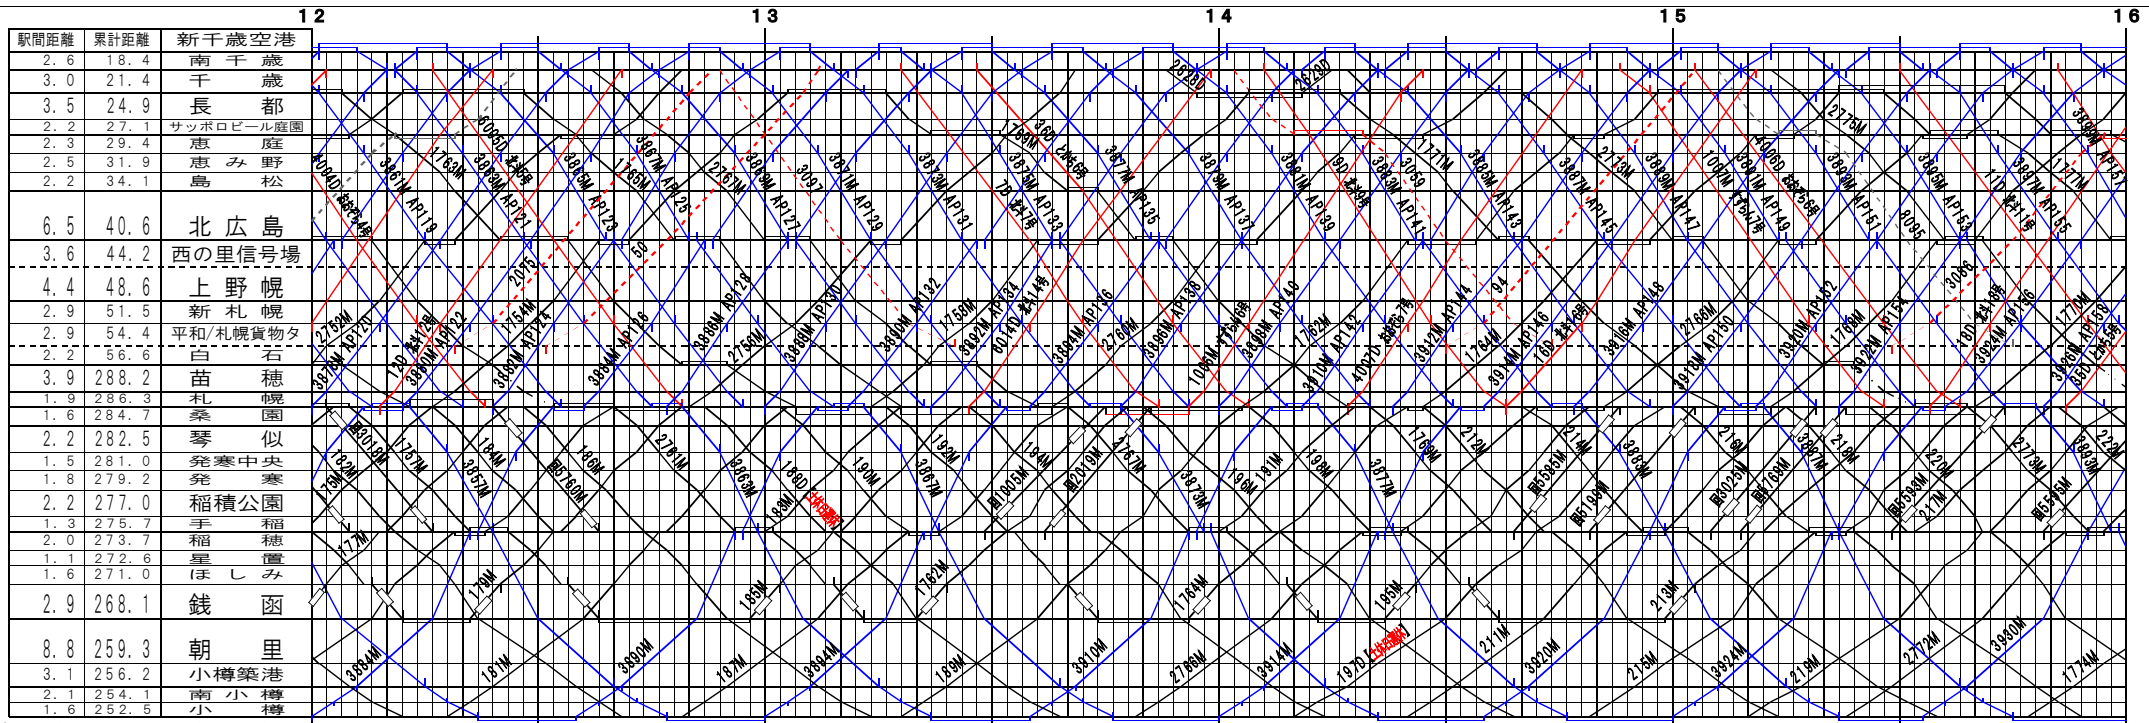

※【千歳線・函館本線】新千歳空港～小樽 (1)  
© 2004-2022 SFL All rights reserved.

※【千歳線・函館本線】新千歳空港～小樽 (2)  
© 2004-2022 SFL All rights reserved.

※【千歳線・函館本線】新千歳空港～小樽 (3)  
© 2004-2022 SFL All rights reserved.

※【千歳線・函館本線】新千歳空港～小樽 (4)  
© 2004-2022 SFL All rights reserved.