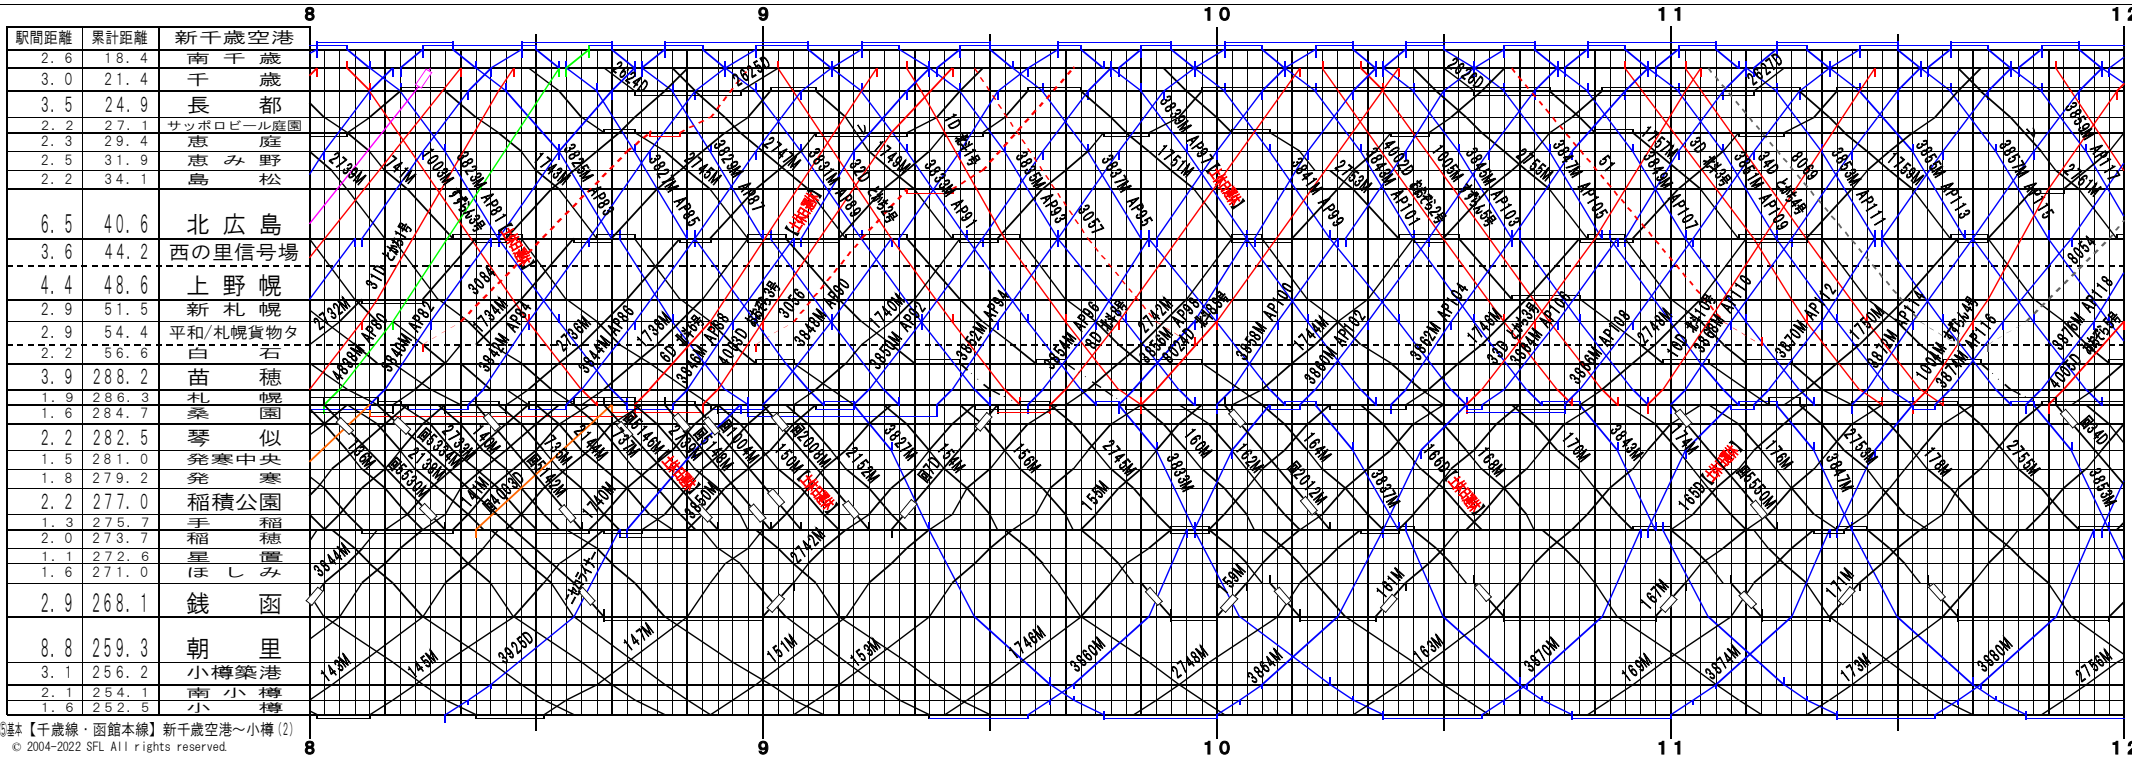

※【千歳線・函館本線】新千歳空港～小樽 (1)  
© 2004-2022 SFL All rights reserved.

※【千歳線・函館本線】新千歳空港～小樽 (2)  
© 2004-2022 SFL All rights reserved.

※【千歳線・函館本線】新千歳空港～小樽 (3)  
© 2004-2022 SFL All rights reserved.

※【千歳線・函館本線】新千歳空港～小樽 (4)  
© 2004-2022 SFL All rights reserved.