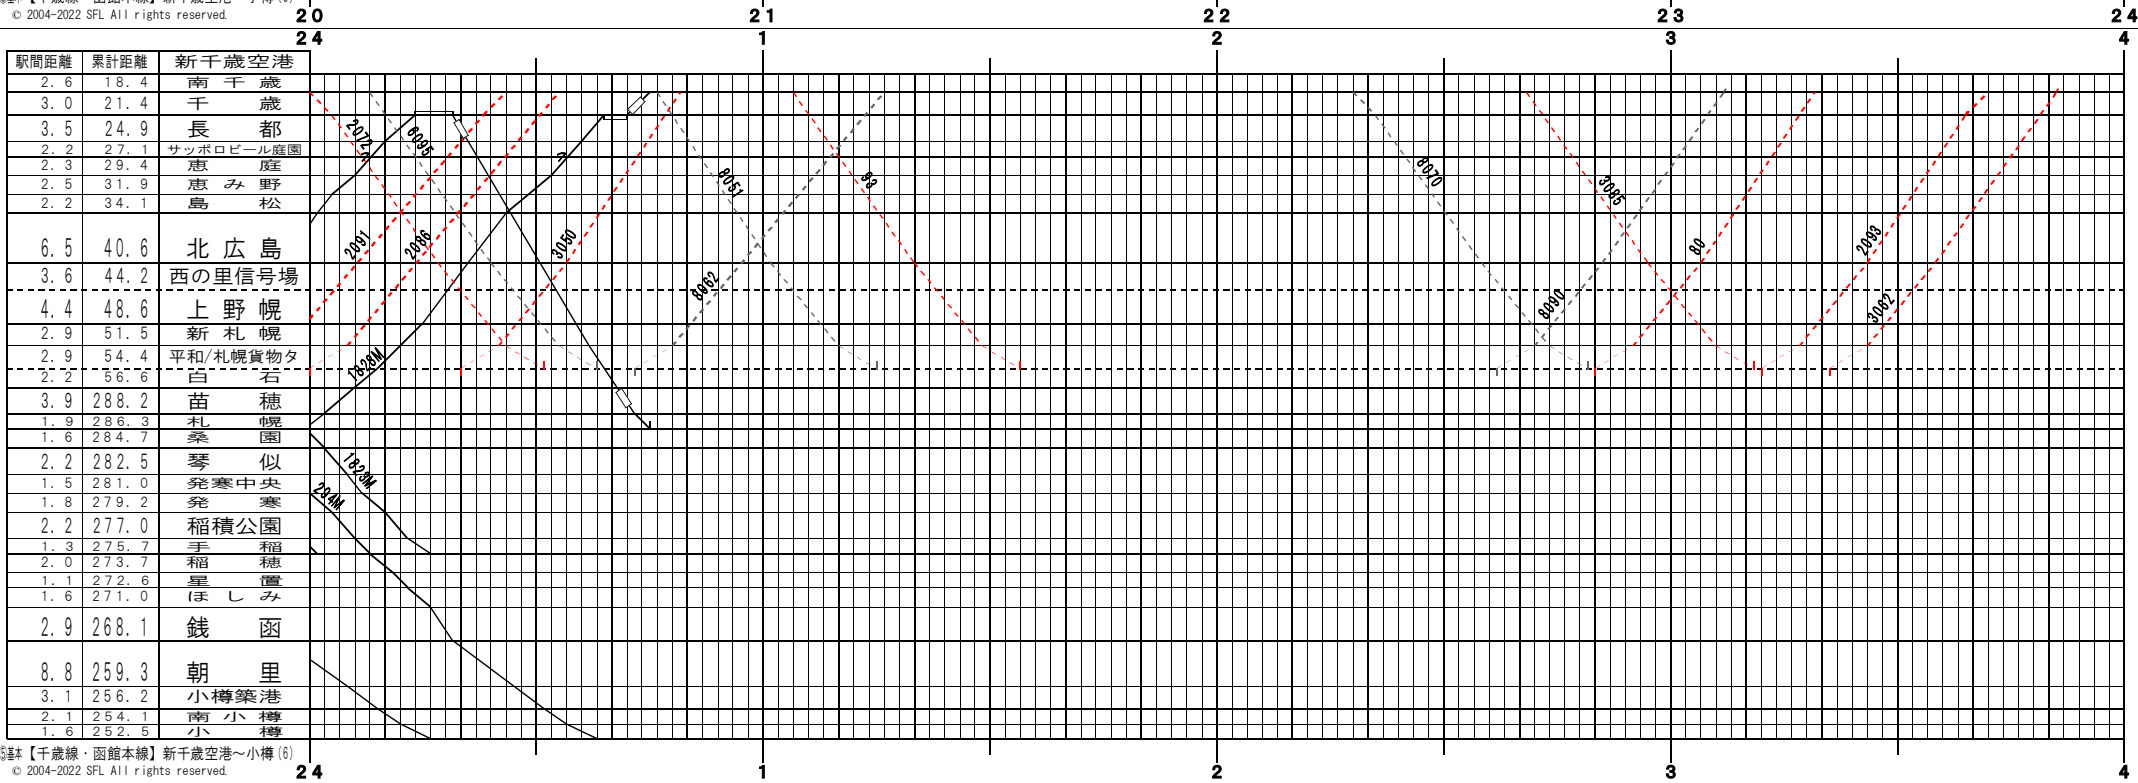

⑤基本【千歳線・函館本線】新千歳空港～小樽(5)
© 2004-2022 SFL All rights reserved.

⑥基本【千歳線・函館本線】新千歳空港～小樽(6)
© 2004-2022 SFL All rights reserved.