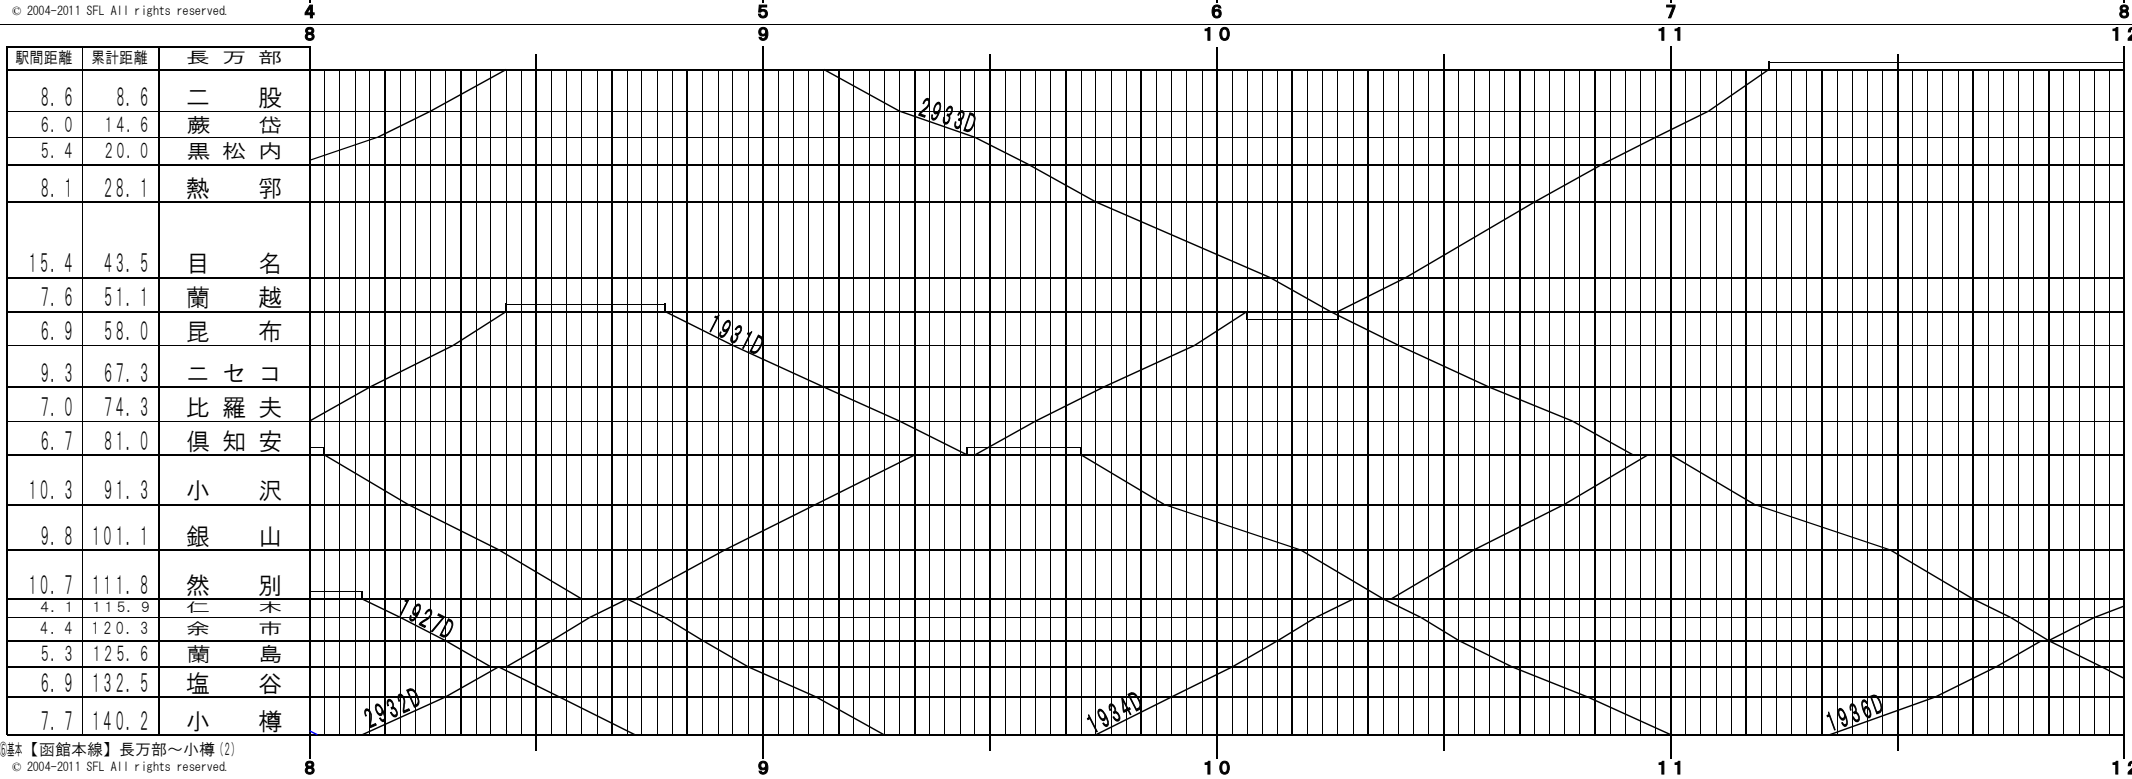

④基本【函館本線】長万部～小樽 (1)  
© 2004-2011 SFL All rights reserved.

④基本【函館本線】長万部～小樽 (2)  
© 2004-2011 SFL All rights reserved.

④基本【函館本線】長万部～小樽(3)  
© 2004-2011 SFL All rights reserved.

④基本【函館本線】長万部～小樽(4)  
© 2004-2011 SFL All rights reserved.

⑤基本【函館本線】長万部～小樽 (5)  
© 2004-2011 SFL All rights reserved.

⑥基本【函館本線】長万部～小樽 (6)  
© 2004-2011 SFL All rights reserved.