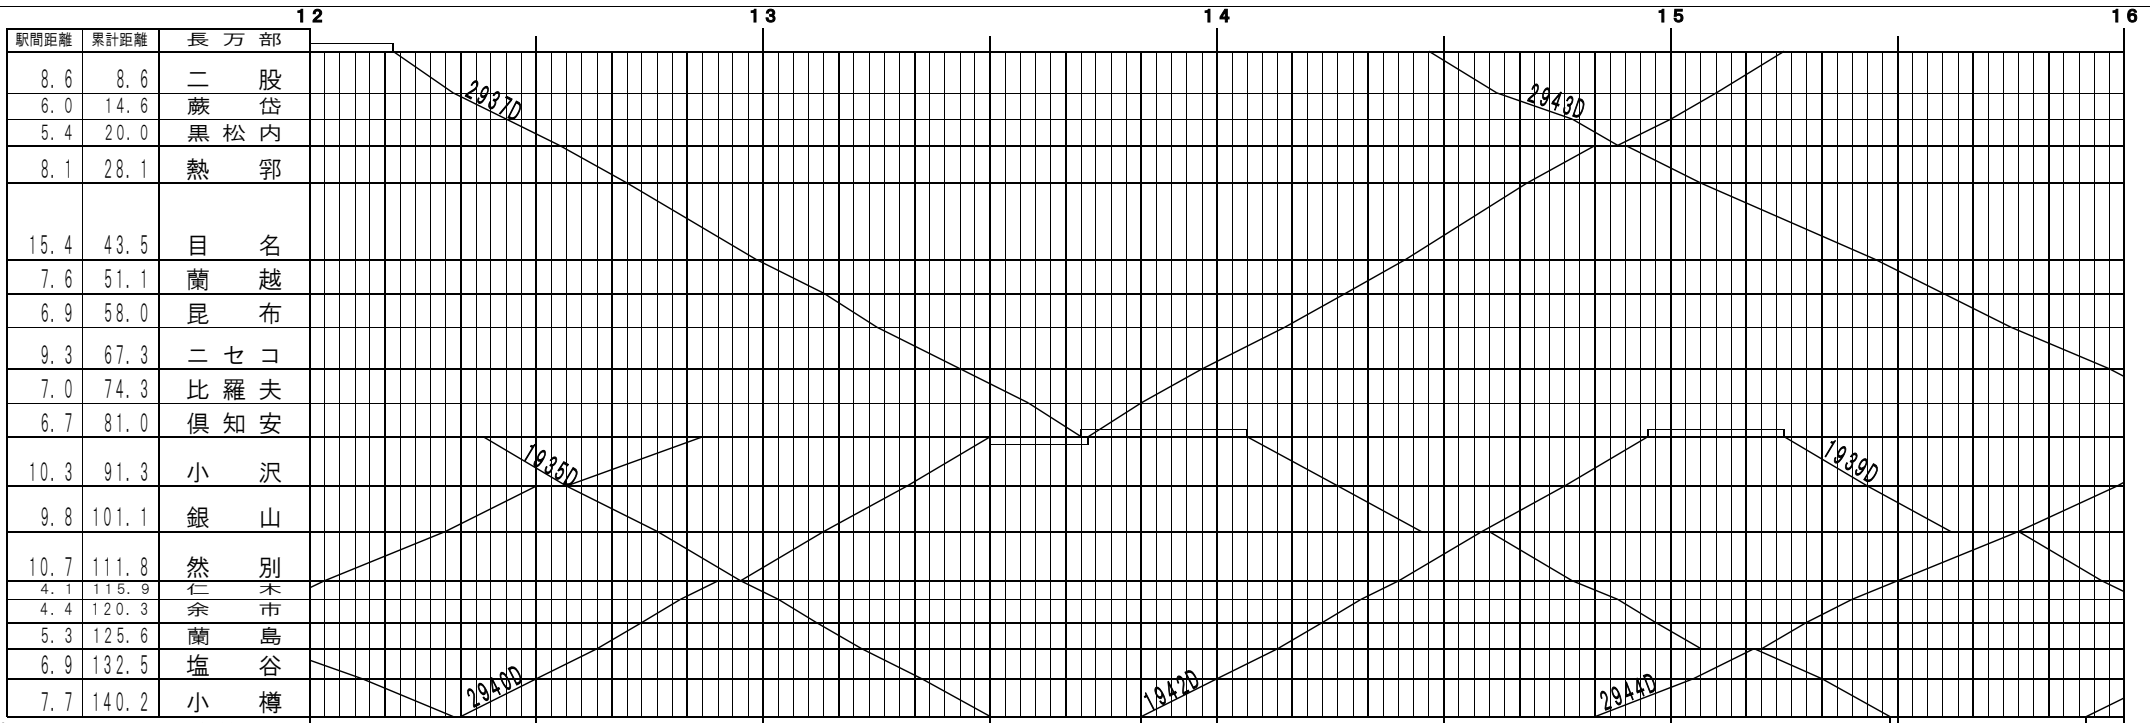

④基本【函館本線】長万部～小樽 (1)  
© 2004-2011 SFL All rights reserved.

④基本【函館本線】長万部～小樽 (2)  
© 2004-2011 SFL All rights reserved.

④基本【函館本線】長万部～小樽(3)  
© 2004-2011 SFL All rights reserved.

④基本【函館本線】長万部～小樽(4)  
© 2004-2011 SFL All rights reserved.

⑤基本【函館本線】長万部～小樽 (5)  
© 2004-2011 SFL All rights reserved.

⑥基本【函館本線】長万部～小樽 (6)  
© 2004-2011 SFL All rights reserved.