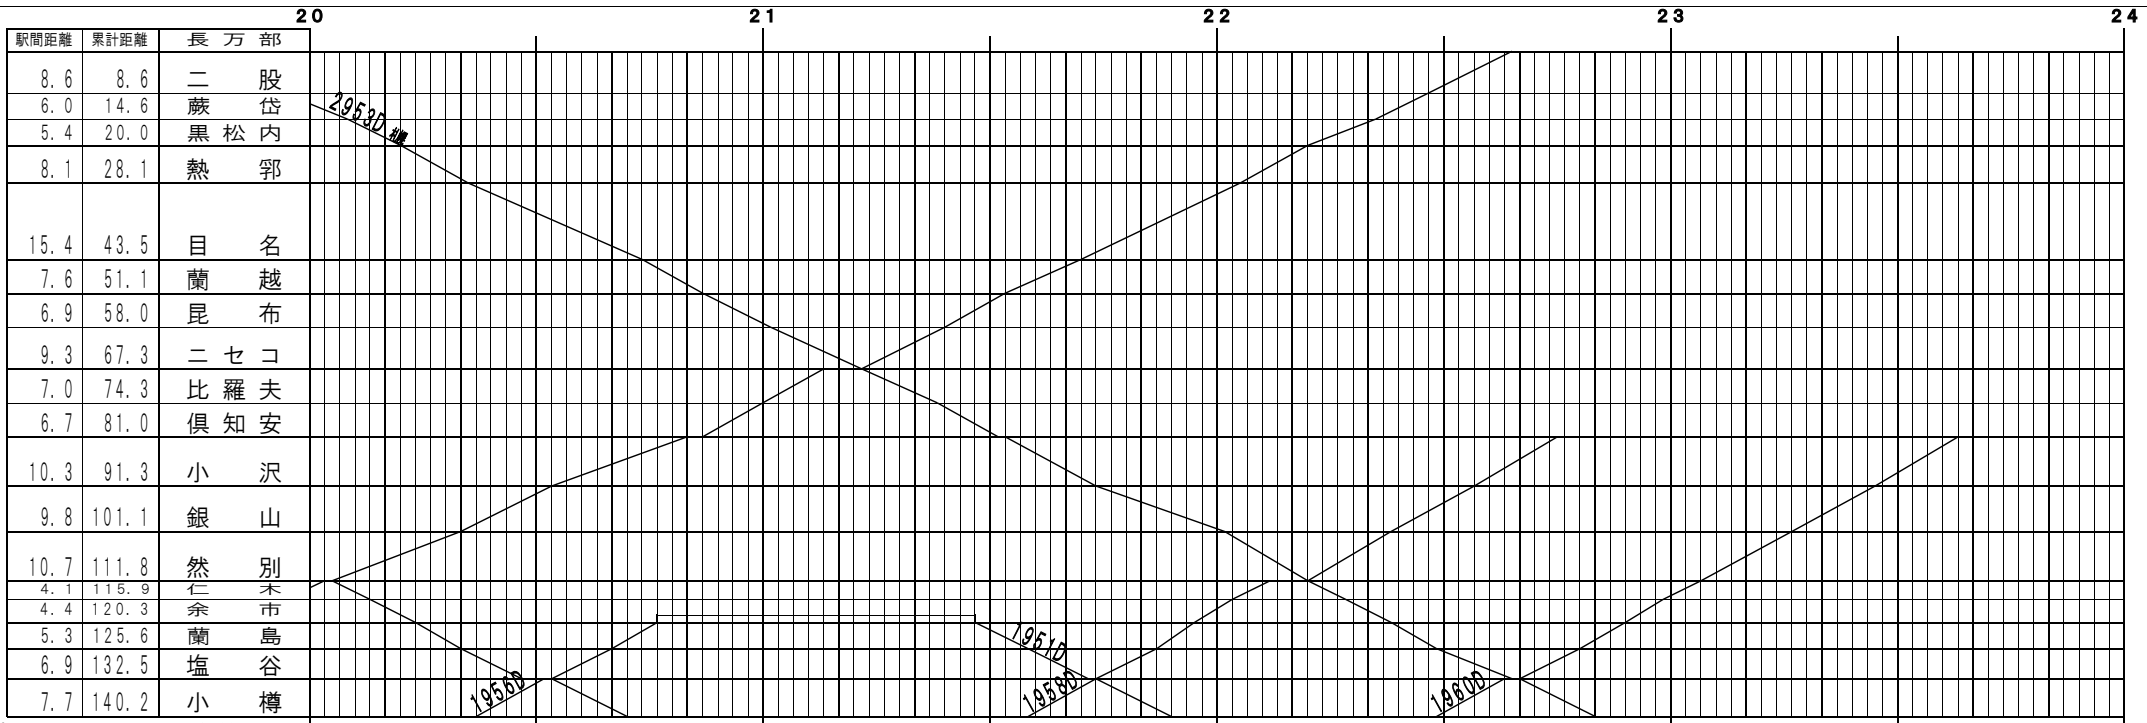

④基本【函館本線】長万部～小樽 (1)  
© 2004-2011 SFL All rights reserved.

④基本【函館本線】長万部～小樽 (2)  
© 2004-2011 SFL All rights reserved.

④基本【函館本線】長万部～小樽(3)  
© 2004-2011 SFL All rights reserved.

④基本【函館本線】長万部～小樽(4)  
© 2004-2011 SFL All rights reserved.

⑤基本【函館本線】長万部～小樽 (5)  
© 2004-2011 SFL All rights reserved.

⑥基本【函館本線】長万部～小樽 (6)  
© 2004-2011 SFL All rights reserved.