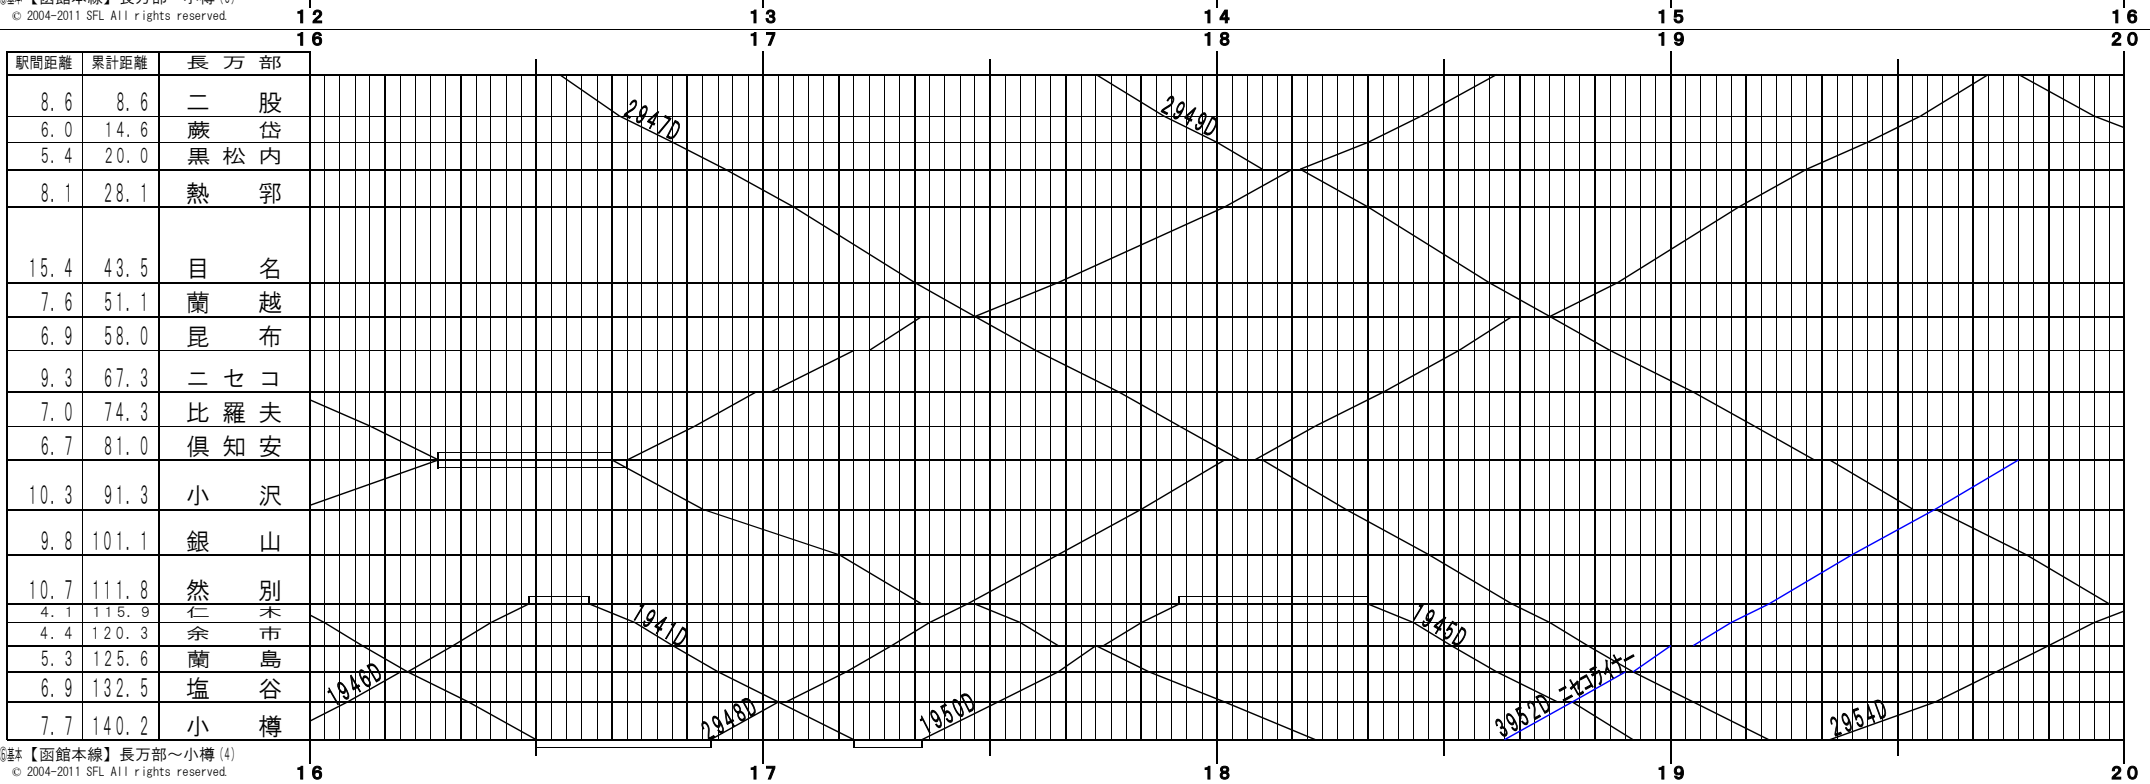

④基本【函館本線】長万部～小樽 (1)  
© 2004-2011 SFL All rights reserved.

④基本【函館本線】長万部～小樽 (2)  
© 2004-2011 SFL All rights reserved.

④基本【函館本線】長万部～小樽(3)  
© 2004-2011 SFL All rights reserved.

④基本【函館本線】長万部～小樽(4)  
© 2004-2011 SFL All rights reserved.

⑤基本【函館本線】長万部～小樽 (5)  
© 2004-2011 SFL All rights reserved.

⑥基本【函館本線】長万部～小樽 (6)  
© 2004-2011 SFL All rights reserved.