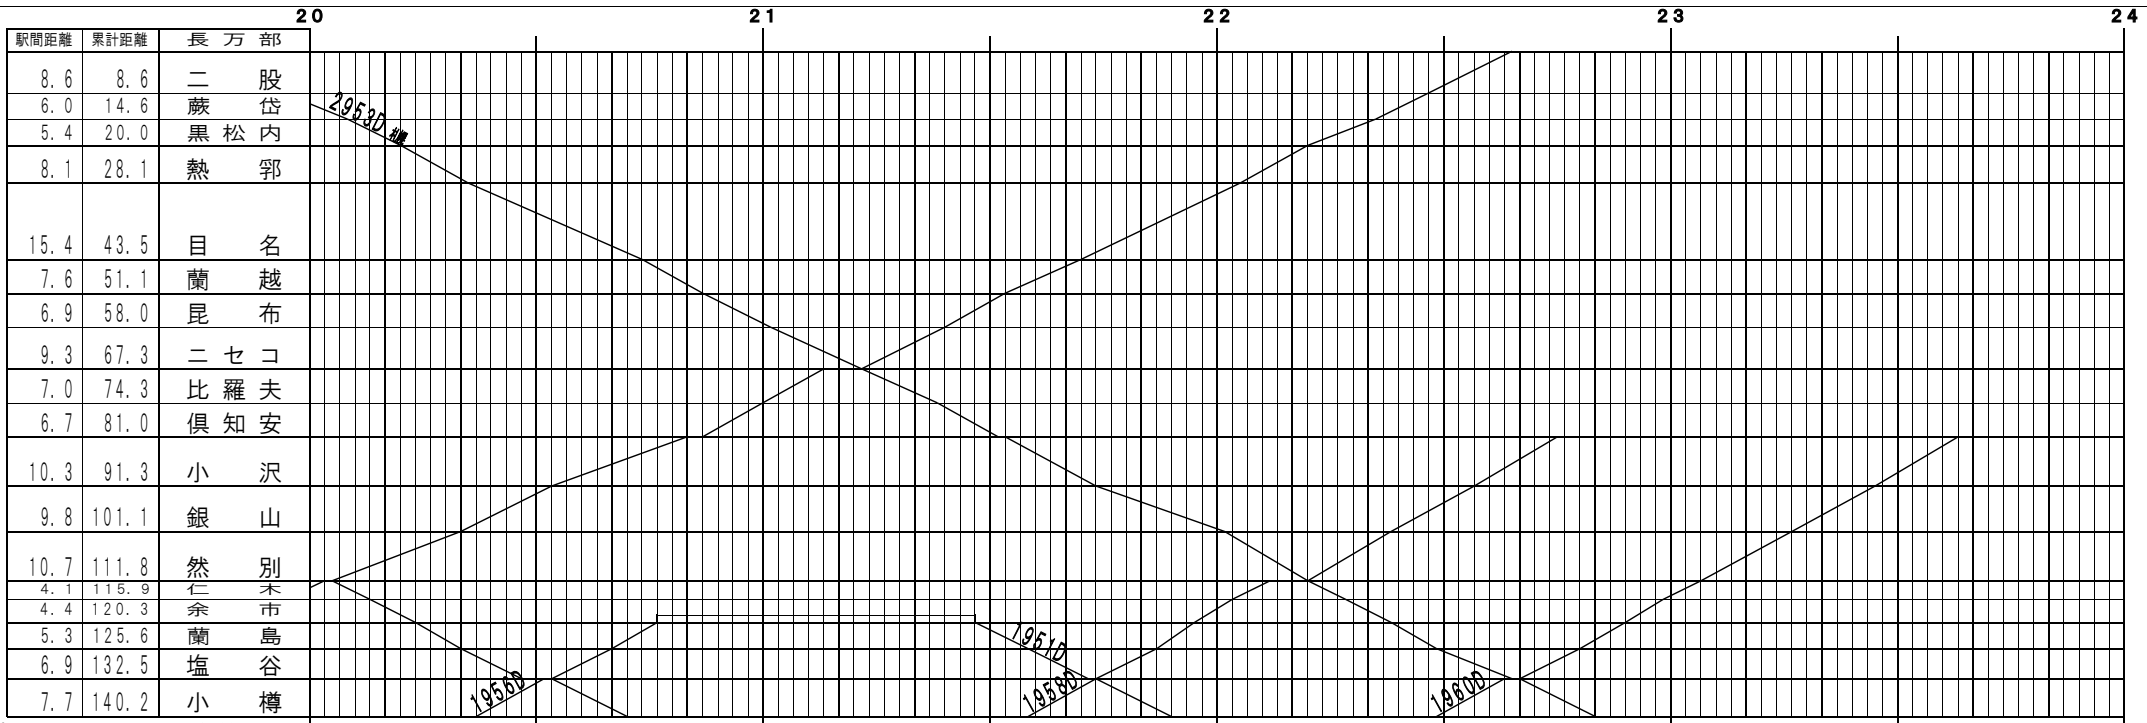

④基本【函館本線】長万部～小樽 (1)
© 2004-2012 SFL All rights reserved.

④基本【函館本線】長万部～小樽 (2)
© 2004-2012 SFL All rights reserved.

④基本【函館本線】長万部～小樽(3)
© 2004-2012 SFL All rights reserved.

④基本【函館本線】長万部～小樽(4)
© 2004-2012 SFL All rights reserved.

⑤基本【函館本線】長万部～小樽(5)
© 2004-2012 SFL All rights reserved.

⑥基本【函館本線】長万部～小樽(6)
© 2004-2012 SFL All rights reserved.