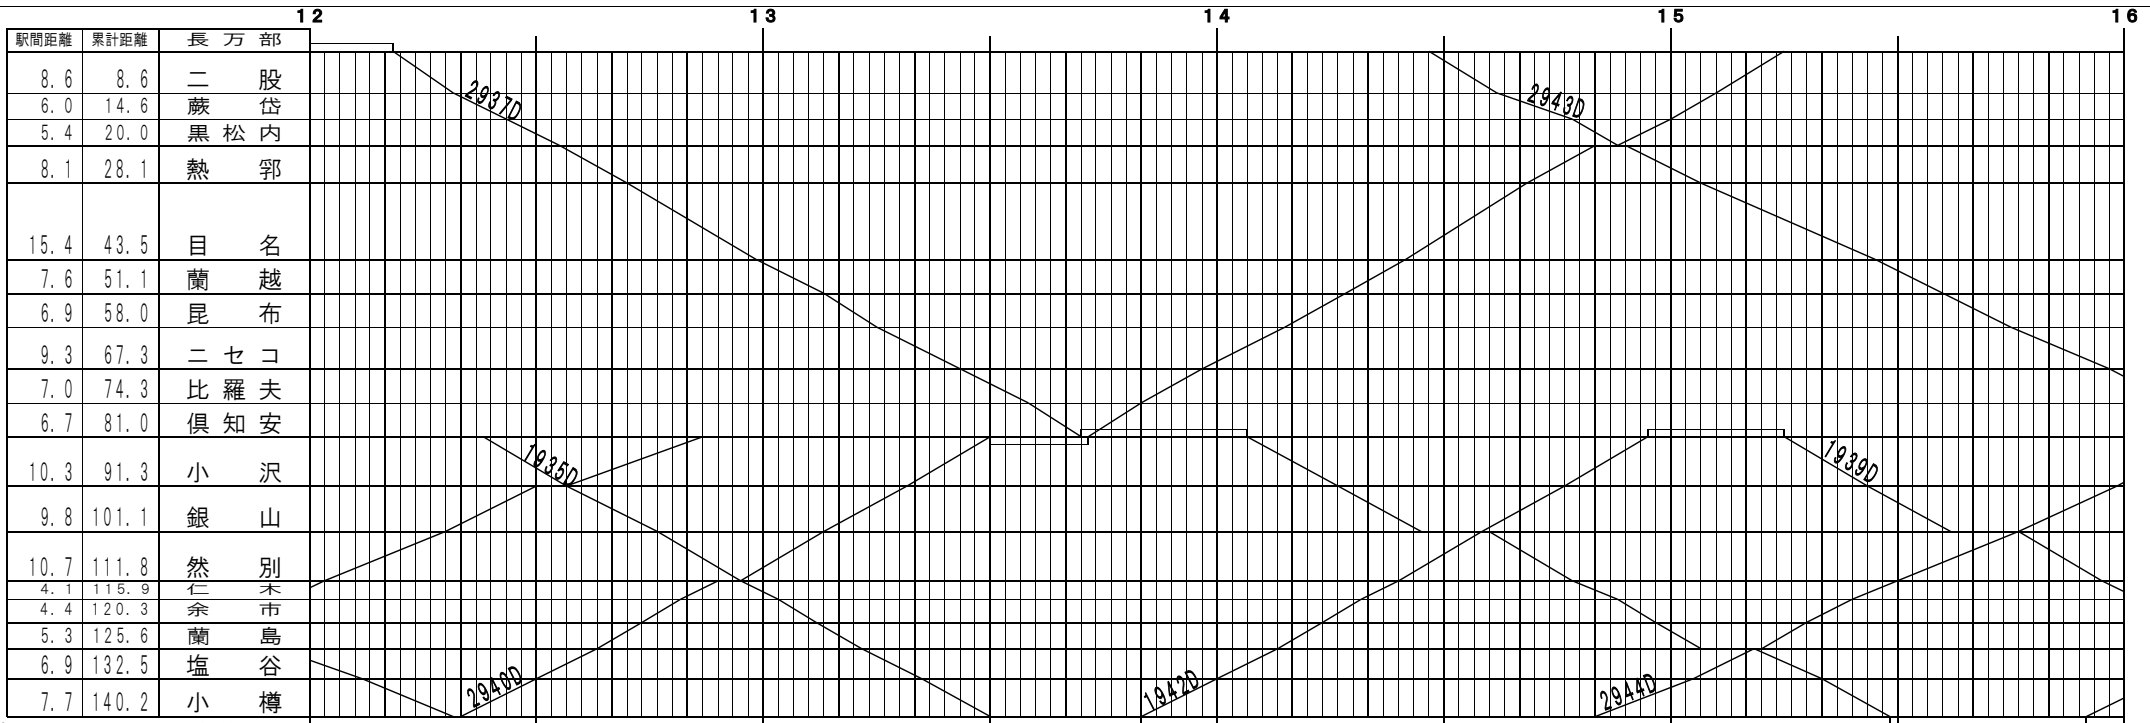

④基本【函館本線】長万部～小樽 (1)
© 2004-2012 SFL All rights reserved.

④基本【函館本線】長万部～小樽 (2)
© 2004-2012 SFL All rights reserved.

④基本【函館本線】長万部～小樽(3)
© 2004-2012 SFL All rights reserved.

④基本【函館本線】長万部～小樽(4)
© 2004-2012 SFL All rights reserved.

⑤基本【函館本線】長万部～小樽(5)
© 2004-2012 SFL All rights reserved.

⑥基本【函館本線】長万部～小樽(6)
© 2004-2012 SFL All rights reserved.