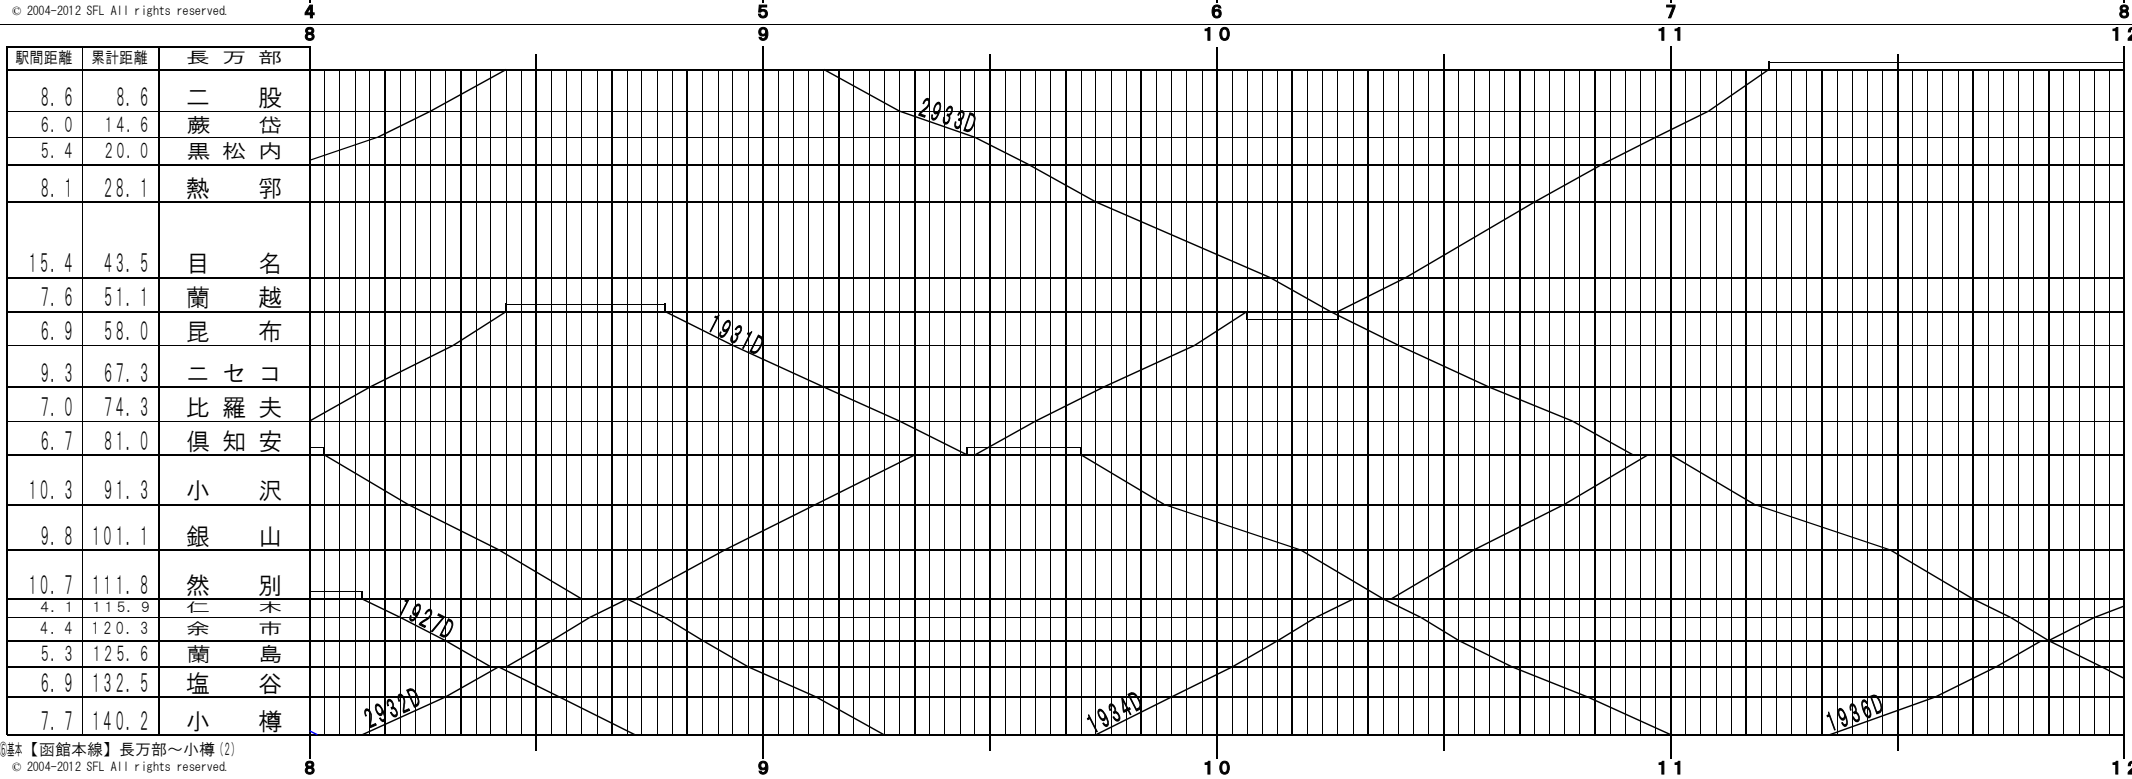

④基本【函館本線】長万部～小樽 (1)
© 2004-2012 SFL All rights reserved.

④基本【函館本線】長万部～小樽 (2)
© 2004-2012 SFL All rights reserved.

④基本【函館本線】長万部～小樽(3)
© 2004-2012 SFL All rights reserved.

④基本【函館本線】長万部～小樽(4)
© 2004-2012 SFL All rights reserved.

⑤基本【函館本線】長万部～小樽(5)
© 2004-2012 SFL All rights reserved.

⑥基本【函館本線】長万部～小樽(6)
© 2004-2012 SFL All rights reserved.