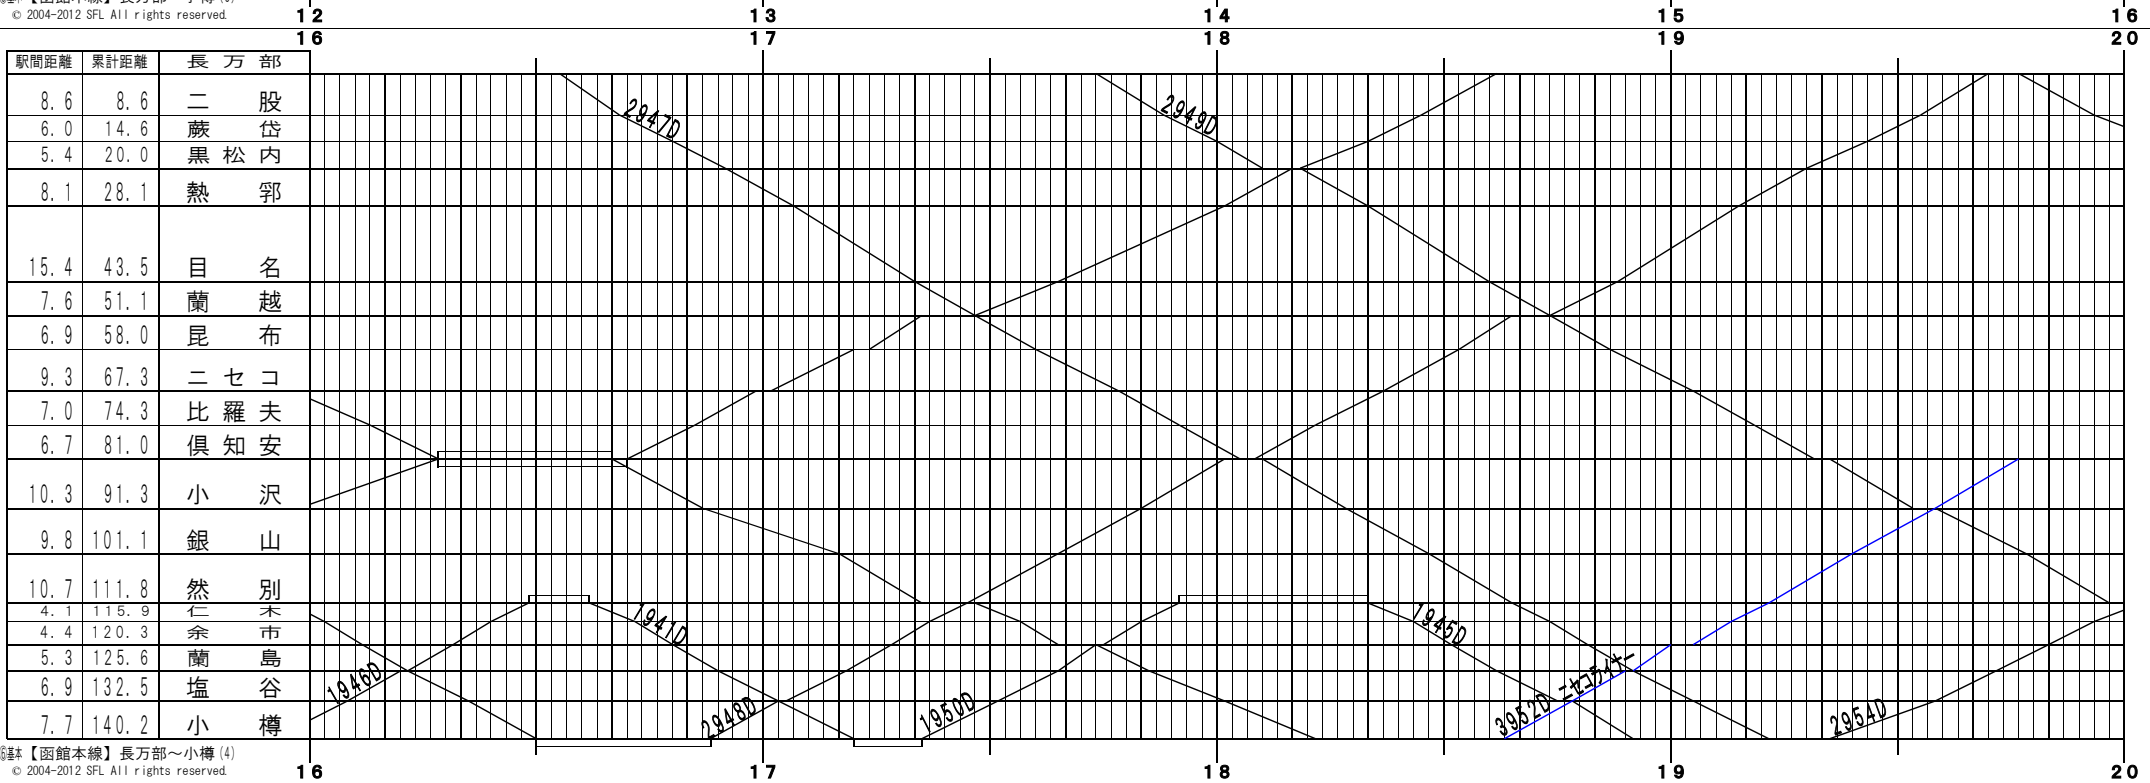

④基本【函館本線】長万部～小樽 (1)
© 2004-2012 SFL All rights reserved.

④基本【函館本線】長万部～小樽 (2)
© 2004-2012 SFL All rights reserved.

④基本【函館本線】長万部～小樽(3)
© 2004-2012 SFL All rights reserved.

④基本【函館本線】長万部～小樽(4)
© 2004-2012 SFL All rights reserved.

⑤基本【函館本線】長万部～小樽(5)
© 2004-2012 SFL All rights reserved.

⑥基本【函館本線】長万部～小樽(6)
© 2004-2012 SFL All rights reserved.