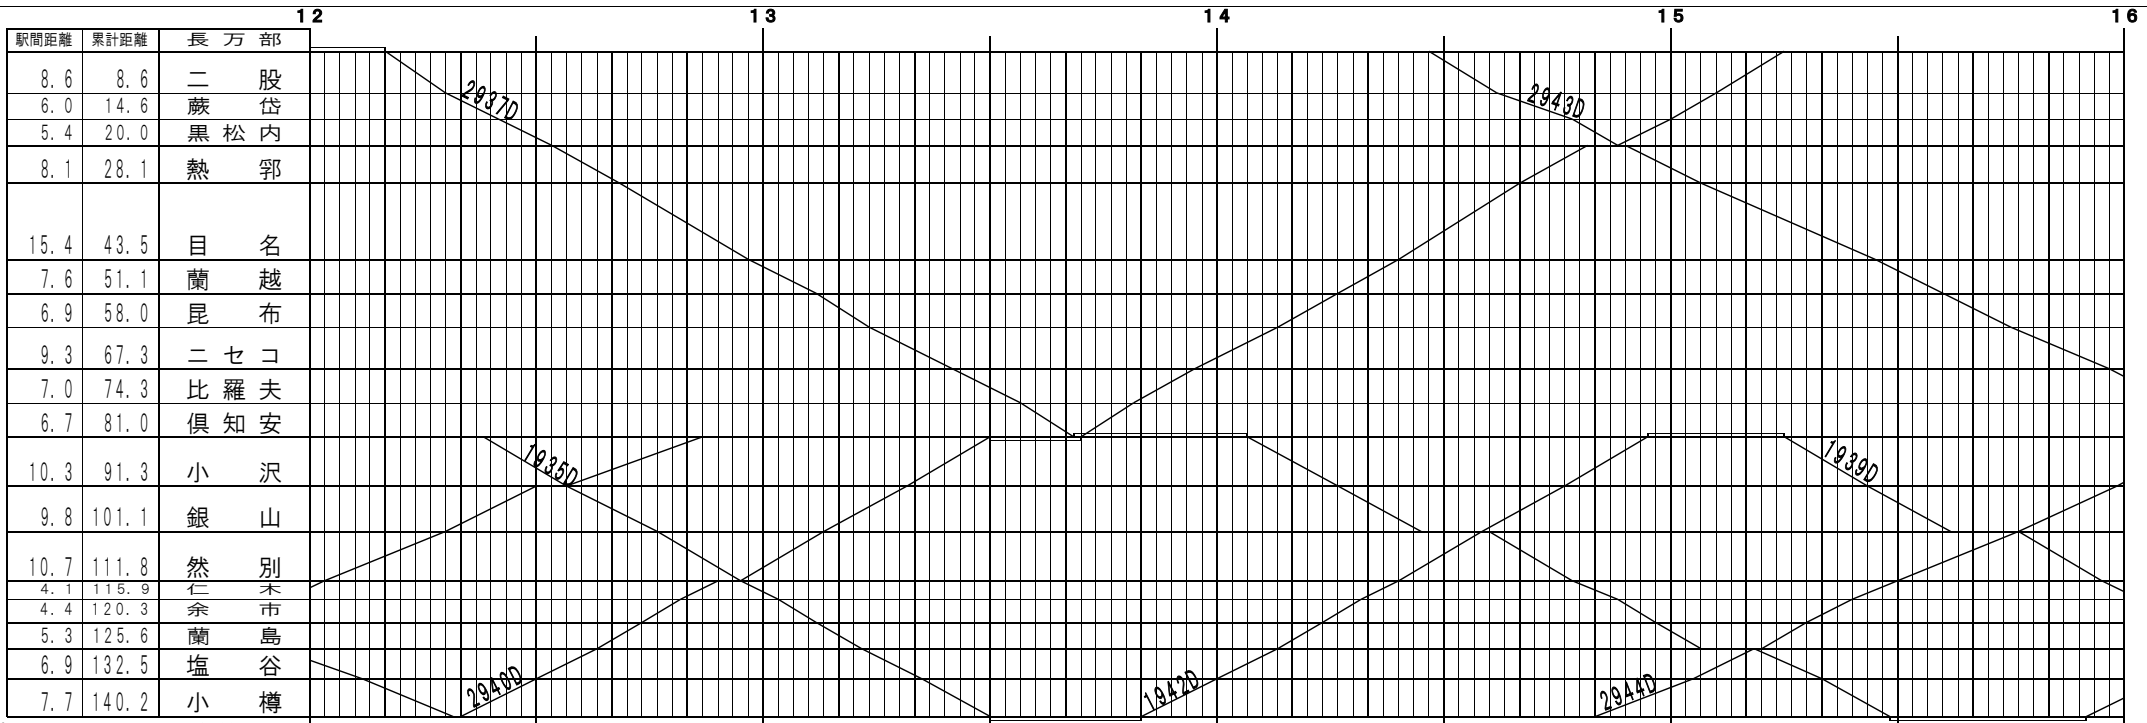

④基本【函館本線】長万部～小樽 (1)
© 2004-2013 SFL All rights reserved.

④基本【函館本線】長万部～小樽 (2)
© 2004-2013 SFL All rights reserved.

④基本【函館本線】長万部～小樽(3)
© 2004-2013 SFL All rights reserved.

④基本【函館本線】長万部～小樽(4)
© 2004-2013 SFL All rights reserved.

⑤基本【函館本線】長万部〜小樽 (5)
© 2004-2013 SFL All rights reserved.

⑥基本【函館本線】長万部〜小樽 (6)
© 2004-2013 SFL All rights reserved.