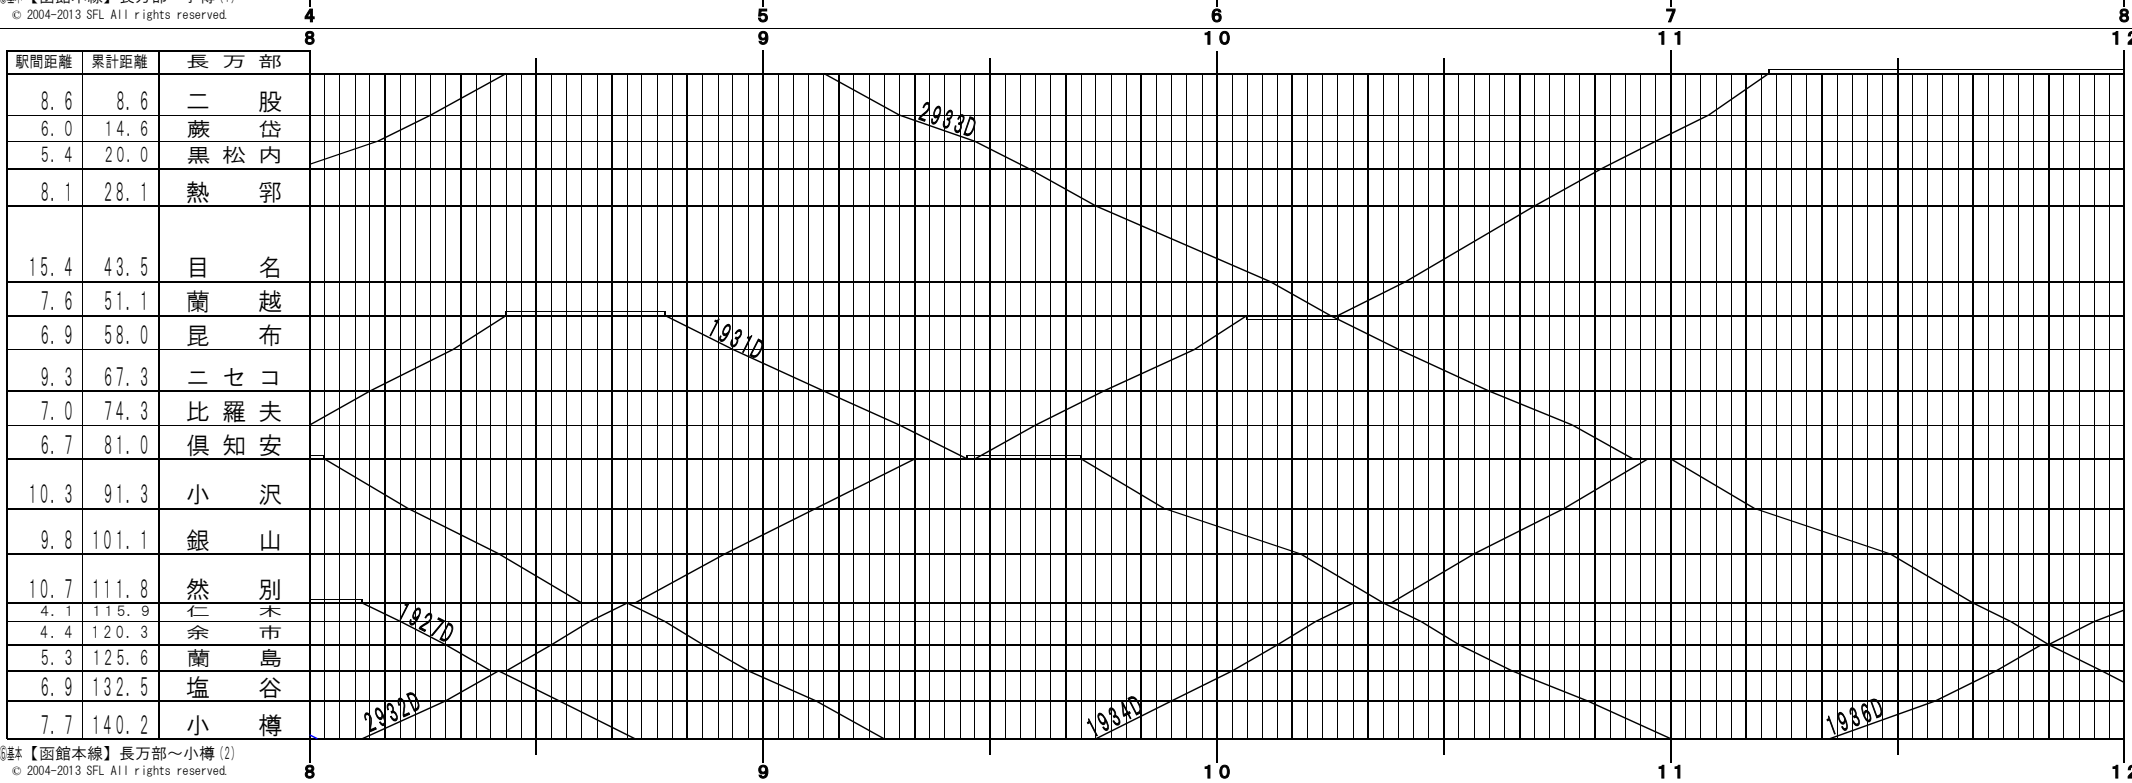

④基本【函館本線】長万部～小樽 (1)
© 2004-2013 SFL All rights reserved.

④基本【函館本線】長万部～小樽 (2)
© 2004-2013 SFL All rights reserved.

④基本【函館本線】長万部～小樽(3)
© 2004-2013 SFL All rights reserved.

④基本【函館本線】長万部～小樽(4)
© 2004-2013 SFL All rights reserved.

⑤基本【函館本線】長万部〜小樽 (5)
© 2004-2013 SFL All rights reserved.

⑥基本【函館本線】長万部〜小樽 (6)
© 2004-2013 SFL All rights reserved.