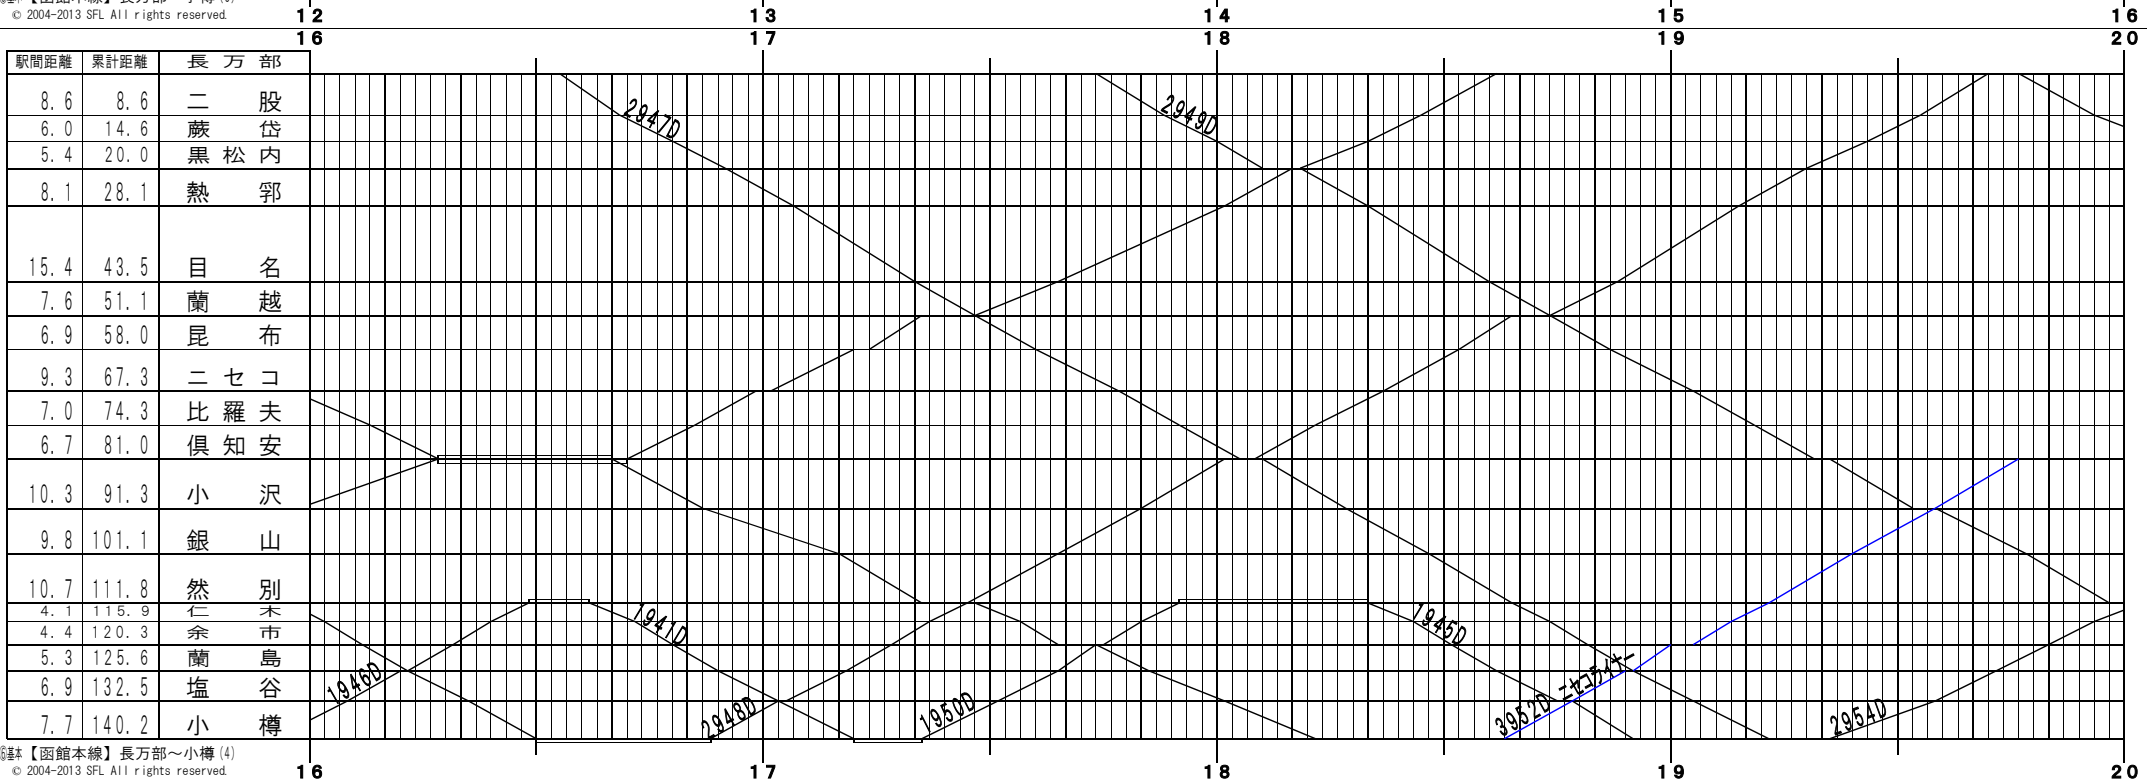

④基本【函館本線】長万部～小樽 (1)
© 2004-2013 SFL All rights reserved.

④基本【函館本線】長万部～小樽 (2)
© 2004-2013 SFL All rights reserved.

④基本【函館本線】長万部～小樽(3)
© 2004-2013 SFL All rights reserved.

④基本【函館本線】長万部～小樽(4)
© 2004-2013 SFL All rights reserved.

⑤基本【函館本線】長万部〜小樽 (5)
© 2004-2013 SFL All rights reserved.

⑥基本【函館本線】長万部〜小樽 (6)
© 2004-2013 SFL All rights reserved.