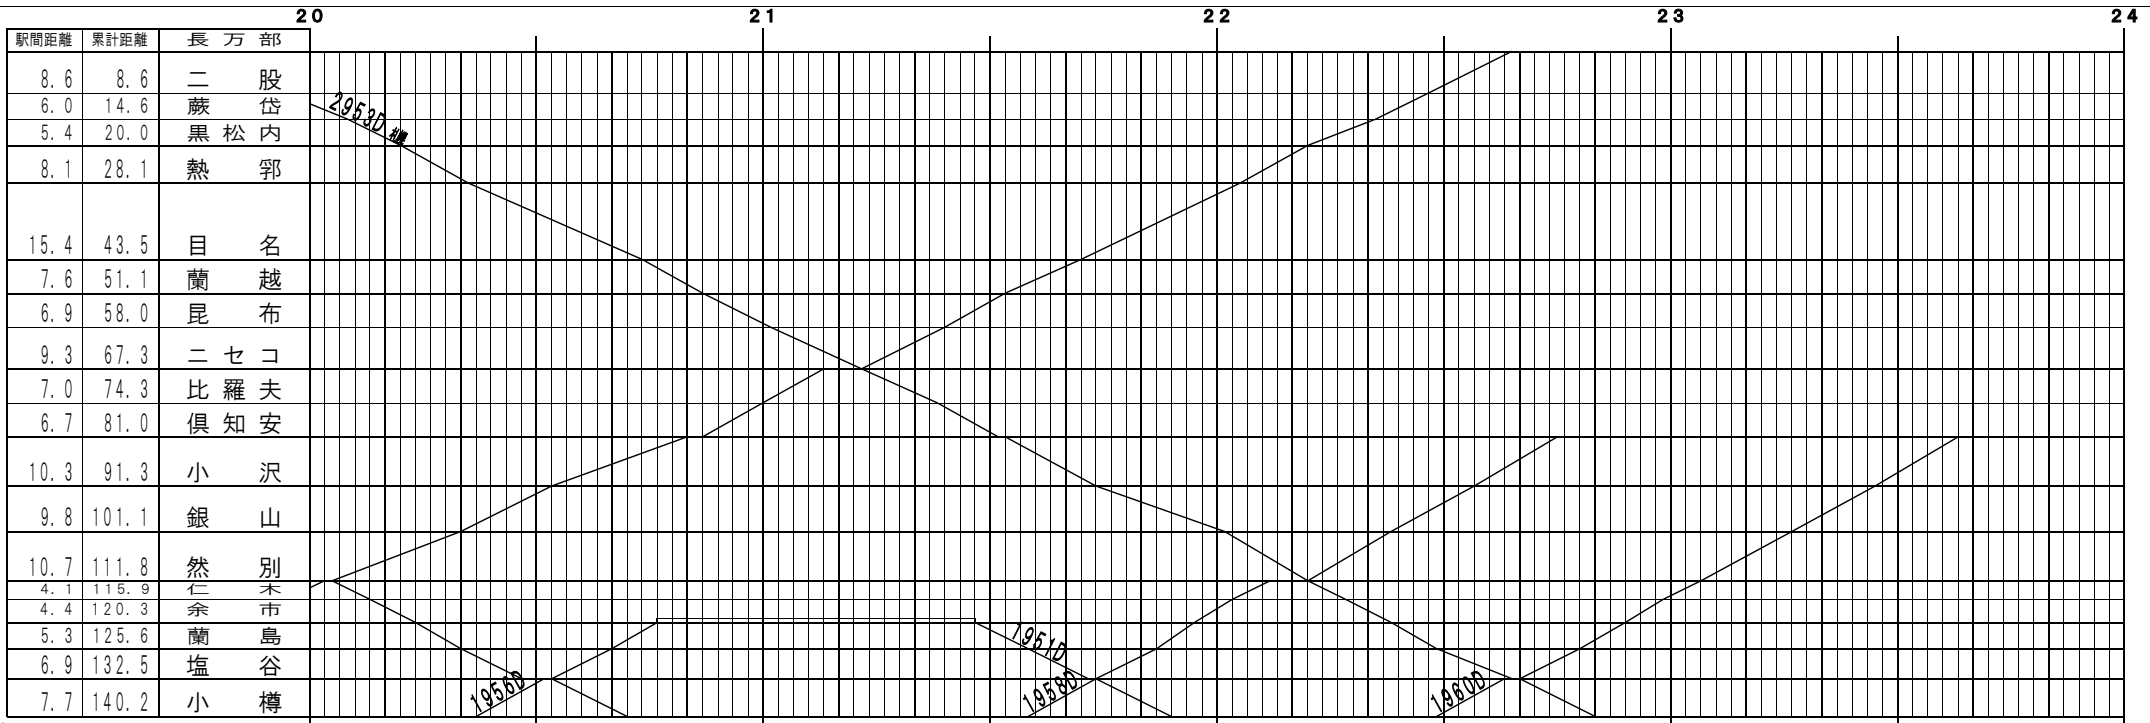

④基本【函館本線】長万部～小樽 (1)
© 2004-2013 SFL All rights reserved.

④基本【函館本線】長万部～小樽 (2)
© 2004-2013 SFL All rights reserved.

④基本【函館本線】長万部～小樽(3)
© 2004-2013 SFL All rights reserved.

④基本【函館本線】長万部～小樽(4)
© 2004-2013 SFL All rights reserved.

⑤基本【函館本線】長万部〜小樽 (5)
© 2004-2013 SFL All rights reserved.

⑥基本【函館本線】長万部〜小樽 (6)
© 2004-2013 SFL All rights reserved.