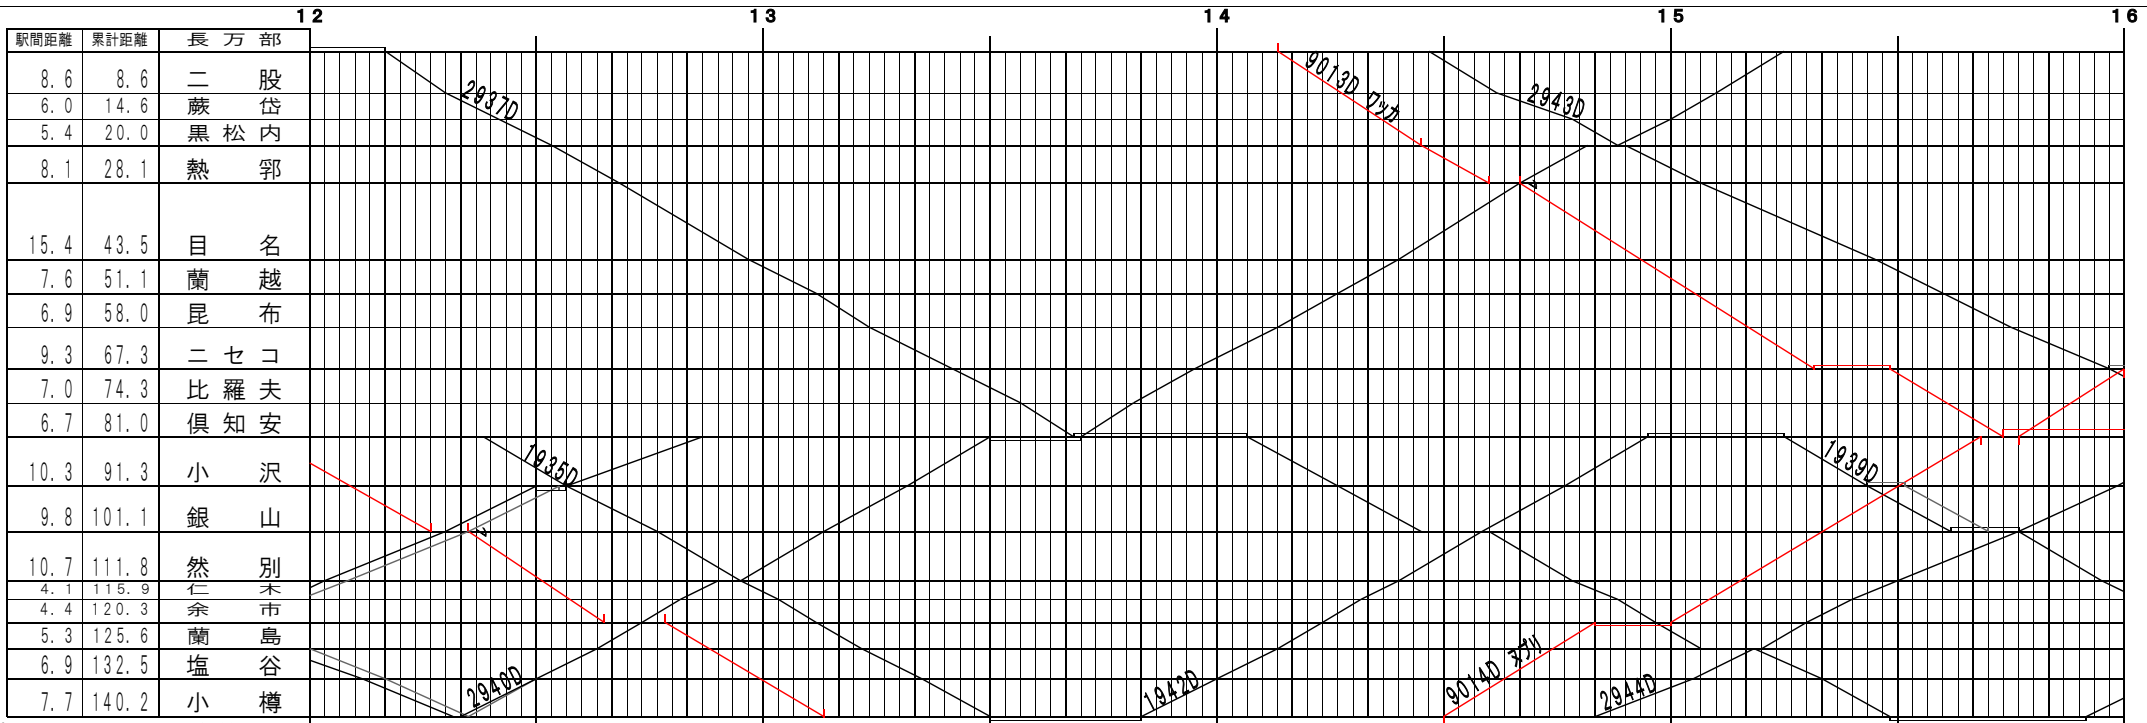

⑥距離【函館本線】長万部～小樽 (1)
© 2004-2013 SFL All rights reserved.

⑥距離【函館本線】長万部～小樽 (2)
© 2004-2013 SFL All rights reserved.

④課題【函館本線】長万部～小樽 (3)
© 2004-2013 SFL All rights reserved.

④課題【函館本線】長万部～小樽 (4)
© 2004-2013 SFL All rights reserved.

⑥距離【函館本線】長万部～小樽 (5)
© 2004-2013 SFL All rights reserved.

⑥距離【函館本線】長万部～小樽 (6)
© 2004-2013 SFL All rights reserved.