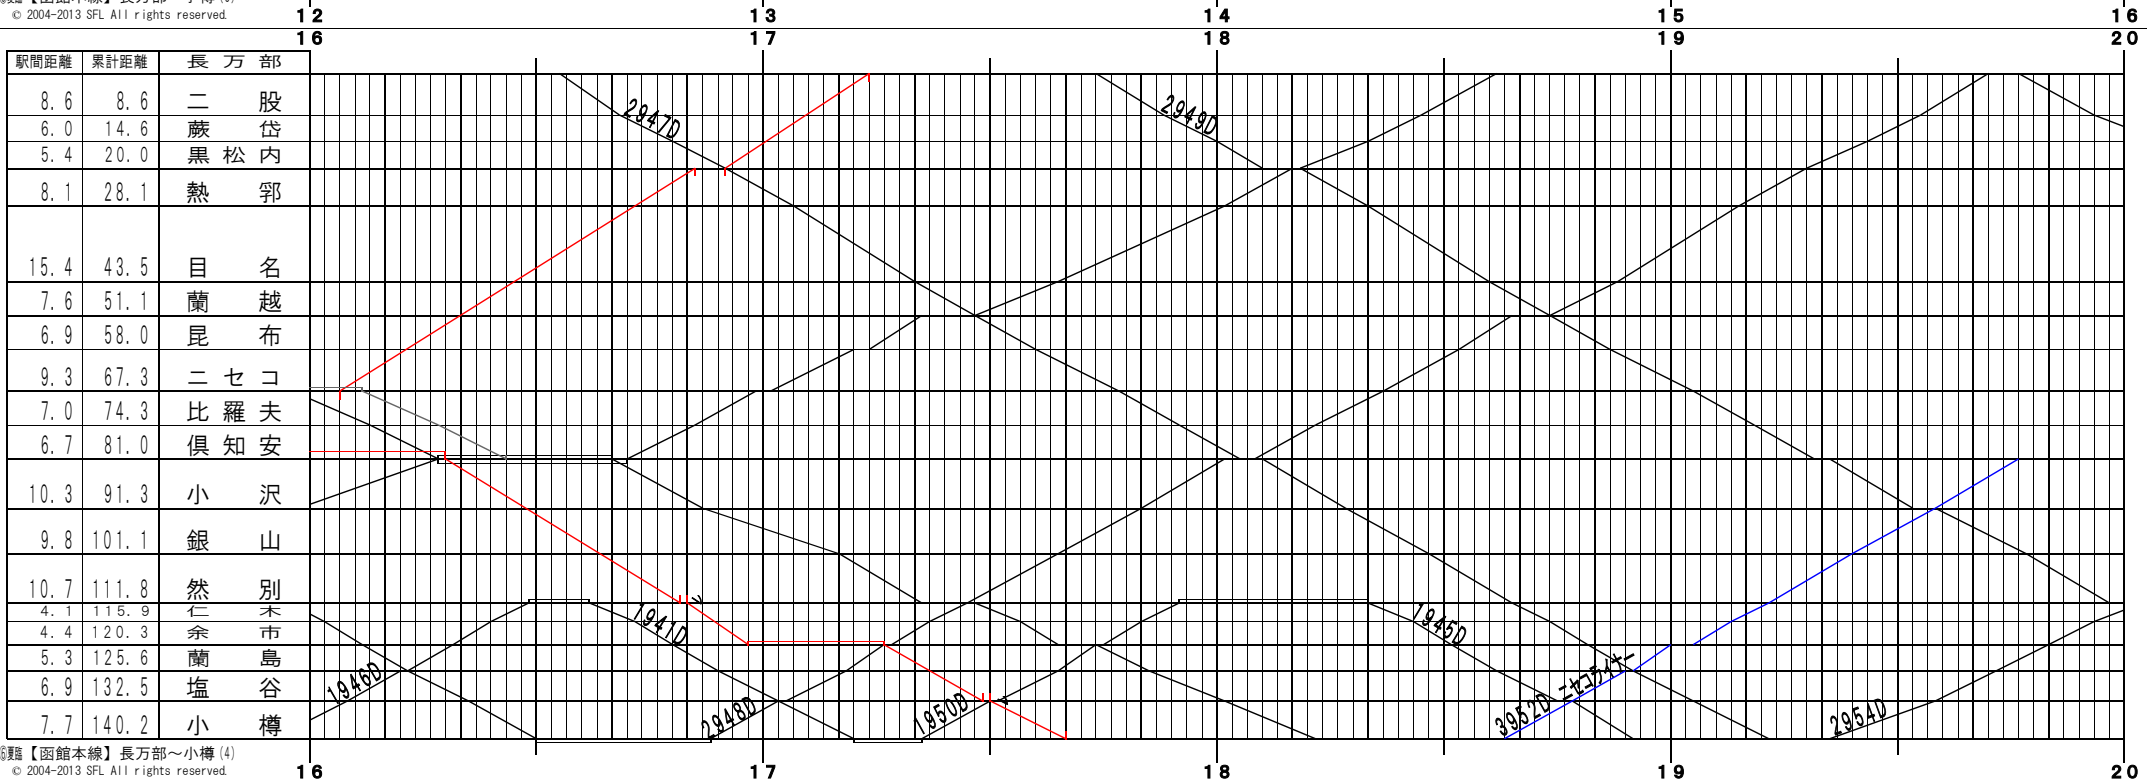

⑥距離【函館本線】長万部～小樽 (1)
© 2004-2013 SFL All rights reserved.

⑥距離【函館本線】長万部～小樽 (2)
© 2004-2013 SFL All rights reserved.

④課題【函館本線】長万部～小樽 (3)
© 2004-2013 SFL All rights reserved.

④課題【函館本線】長万部～小樽 (4)
© 2004-2013 SFL All rights reserved.

⑥距離【函館本線】長万部～小樽 (5)
© 2004-2013 SFL All rights reserved.

⑥距離【函館本線】長万部～小樽 (6)
© 2004-2013 SFL All rights reserved.