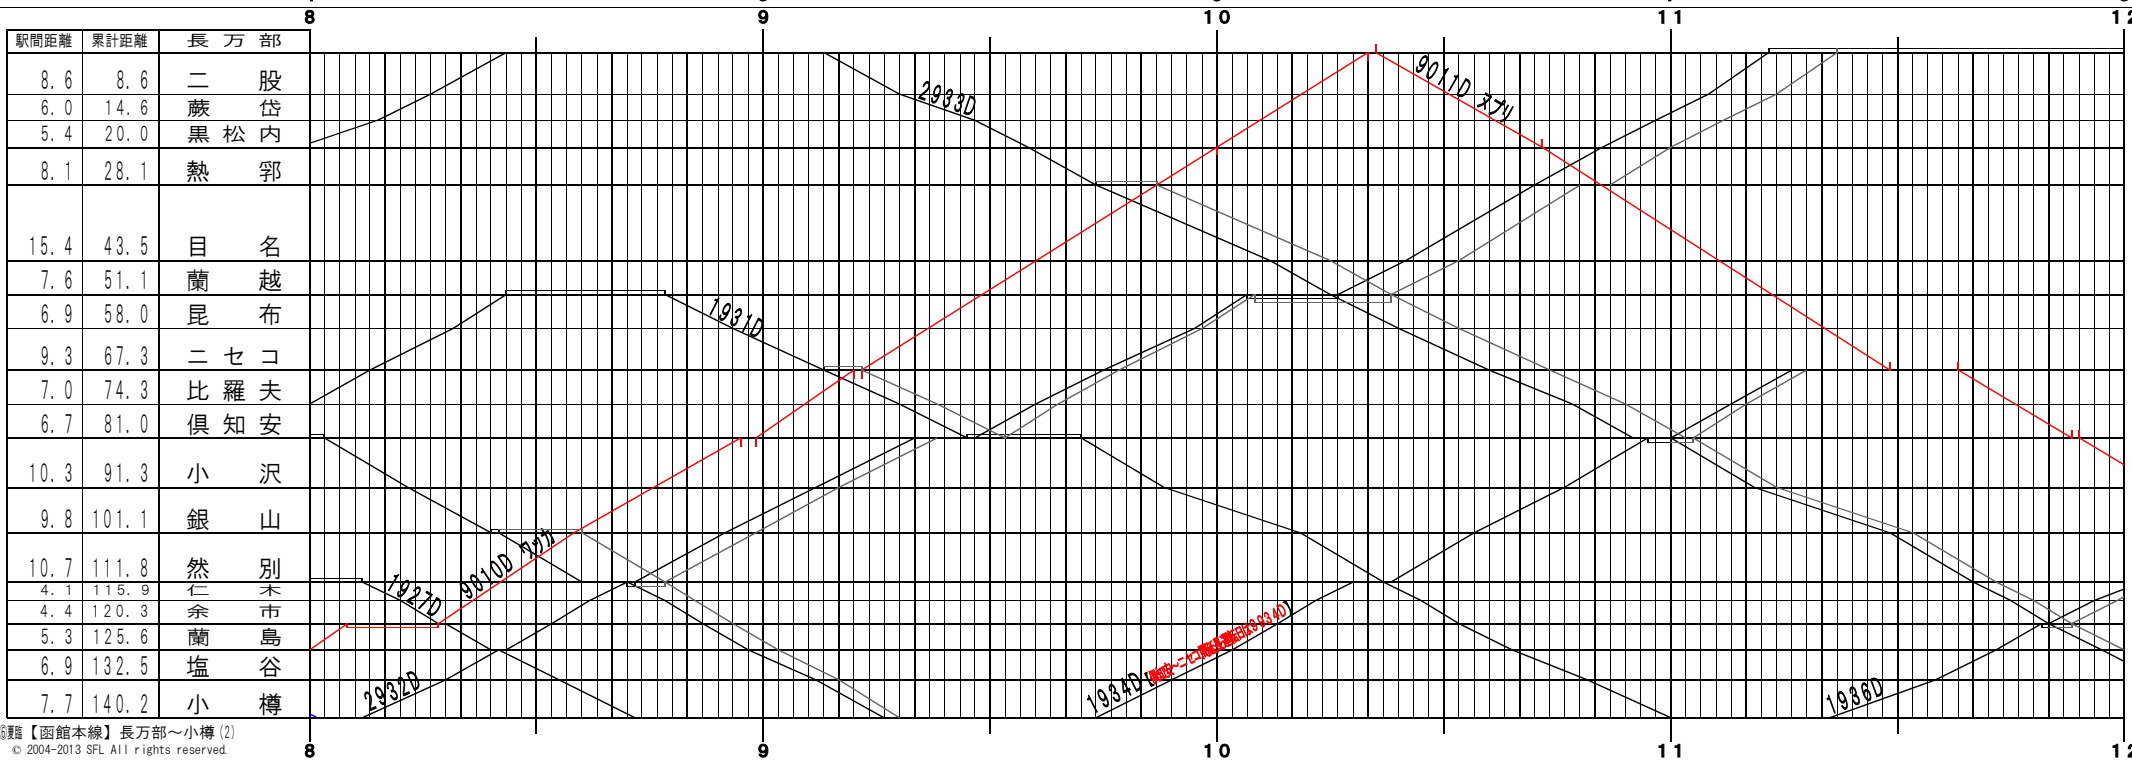

⑥距離【函館本線】長万部～小樽 (1)
© 2004-2013 SFL All rights reserved.

⑥距離【函館本線】長万部～小樽 (2)
© 2004-2013 SFL All rights reserved.

④課題【函館本線】長万部～小樽 (3)
© 2004-2013 SFL All rights reserved.

④課題【函館本線】長万部～小樽 (4)
© 2004-2013 SFL All rights reserved.

⑥距離【函館本線】長万部～小樽 (5)
© 2004-2013 SFL All rights reserved.

⑥距離【函館本線】長万部～小樽 (6)
© 2004-2013 SFL All rights reserved.