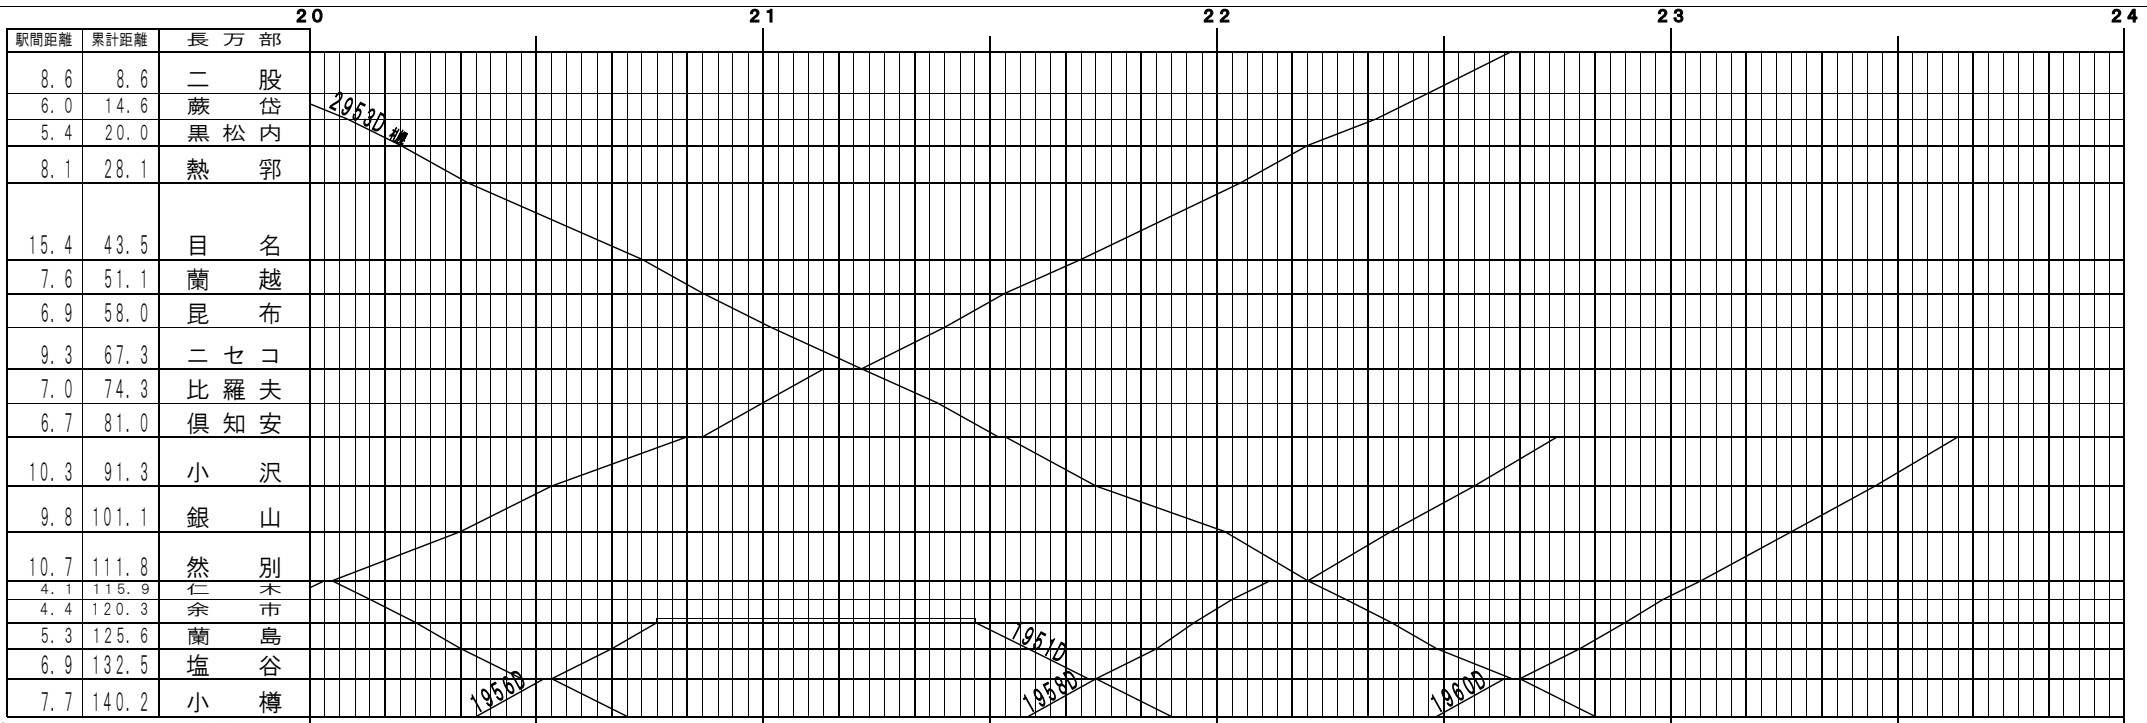

⑥距離【函館本線】長万部～小樽 (1)
© 2004-2013 SFL All rights reserved.

⑥距離【函館本線】長万部～小樽 (2)
© 2004-2013 SFL All rights reserved.

④課題【函館本線】長万部～小樽 (3)
© 2004-2013 SFL All rights reserved.

④課題【函館本線】長万部～小樽 (4)
© 2004-2013 SFL All rights reserved.

⑥距離【函館本線】長万部～小樽 (5)
© 2004-2013 SFL All rights reserved.

⑥距離【函館本線】長万部～小樽 (6)
© 2004-2013 SFL All rights reserved.