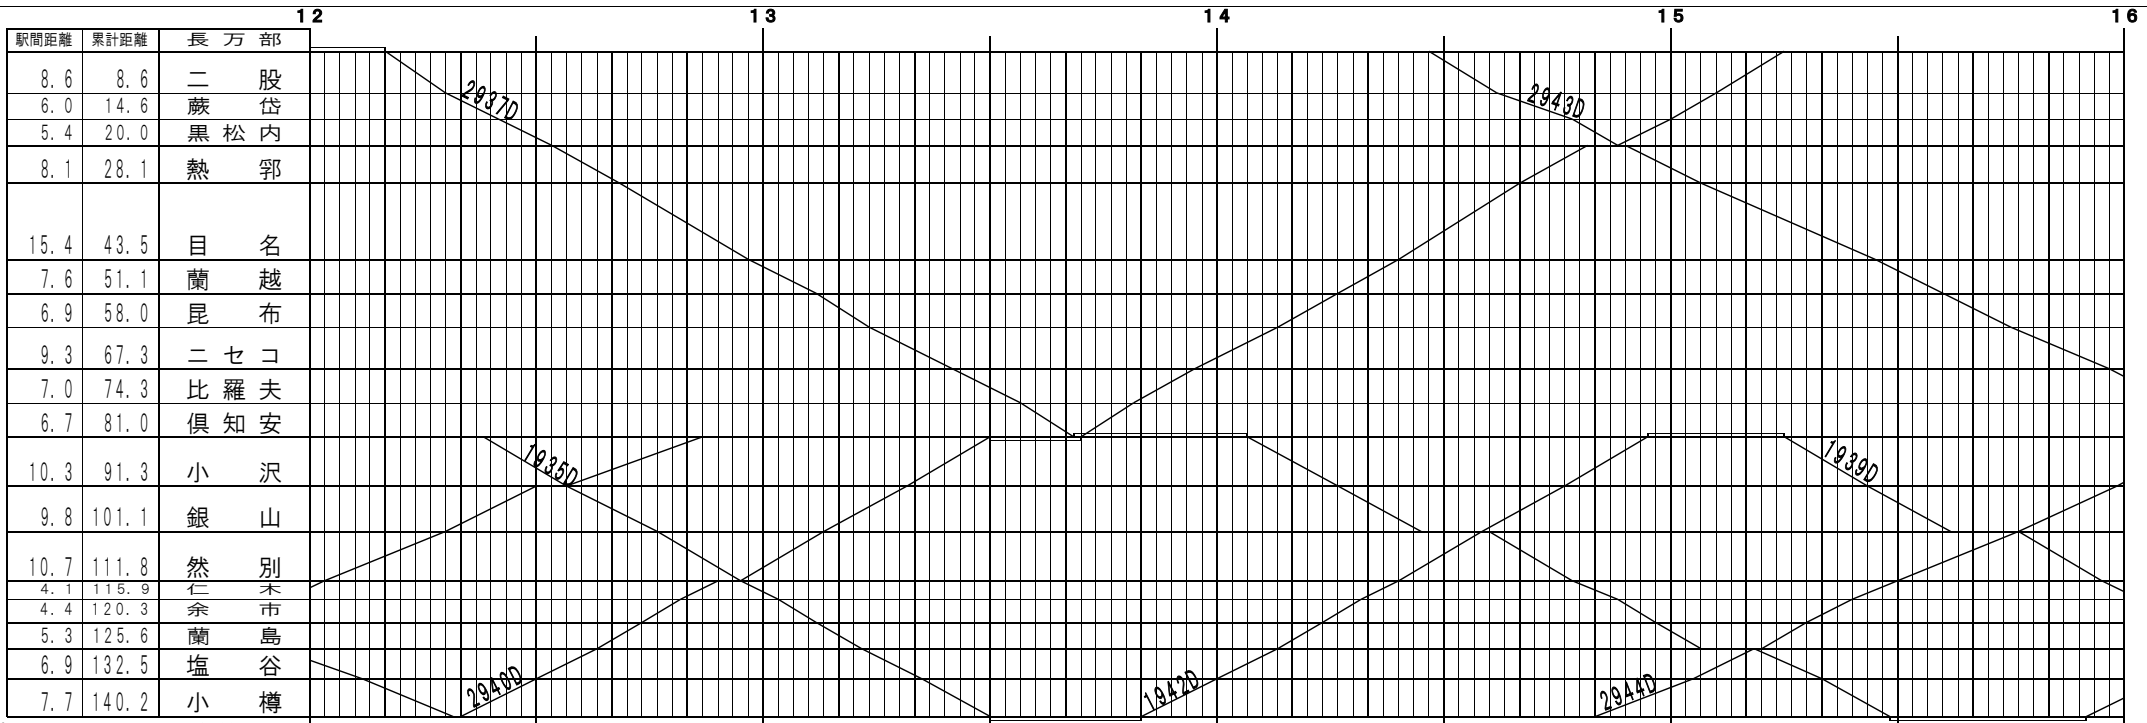

④基本【函館本線】長万部～小樽 (1)
© 2004-2014 SFL All rights reserved.

④基本【函館本線】長万部～小樽 (2)
© 2004-2014 SFL All rights reserved.

④基本【函館本線】長万部～小樽(3)
© 2004-2014 SFL All rights reserved.

④基本【函館本線】長万部～小樽(4)
© 2004-2014 SFL All rights reserved.

⑤基本【函館本線】長万部～小樽 (5)
© 2004-2014 SFL All rights reserved.

⑥基本【函館本線】長万部～小樽 (6)
© 2004-2014 SFL All rights reserved.