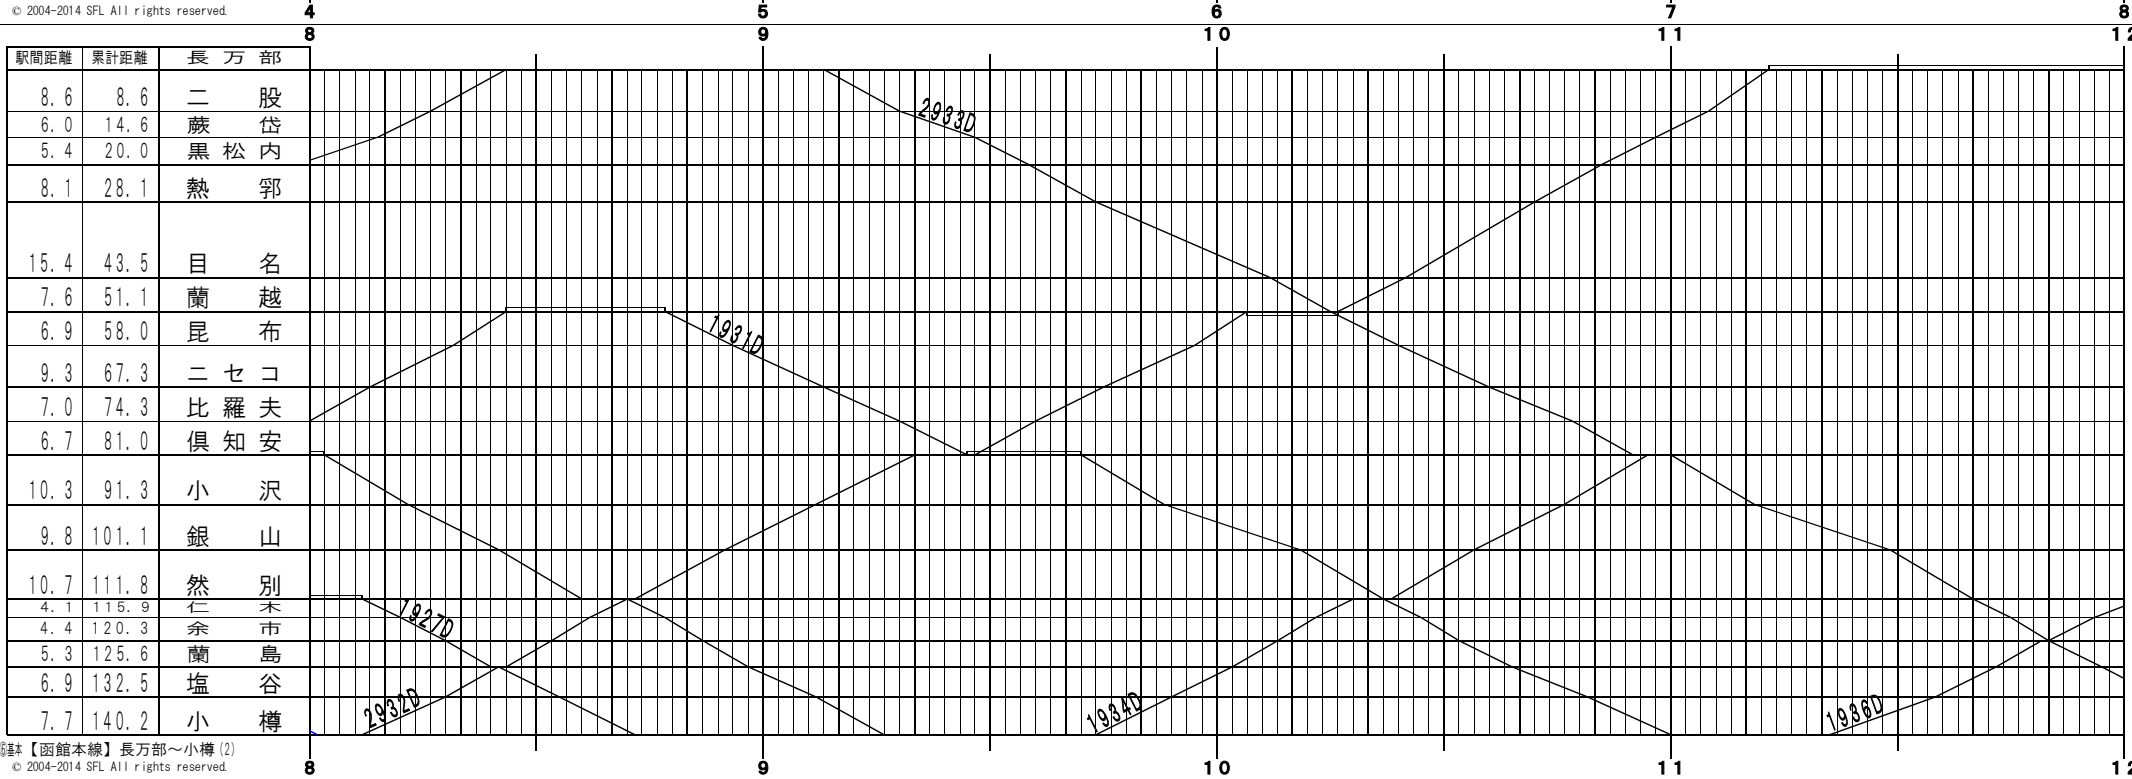

④基本【函館本線】長万部～小樽 (1)
© 2004-2014 SFL All rights reserved.

④基本【函館本線】長万部～小樽 (2)
© 2004-2014 SFL All rights reserved.

④基本【函館本線】長万部～小樽(3)
© 2004-2014 SFL All rights reserved.

④基本【函館本線】長万部～小樽(4)
© 2004-2014 SFL All rights reserved.

⑤基本【函館本線】長万部～小樽 (5)
© 2004-2014 SFL All rights reserved.

⑥基本【函館本線】長万部～小樽 (6)
© 2004-2014 SFL All rights reserved.