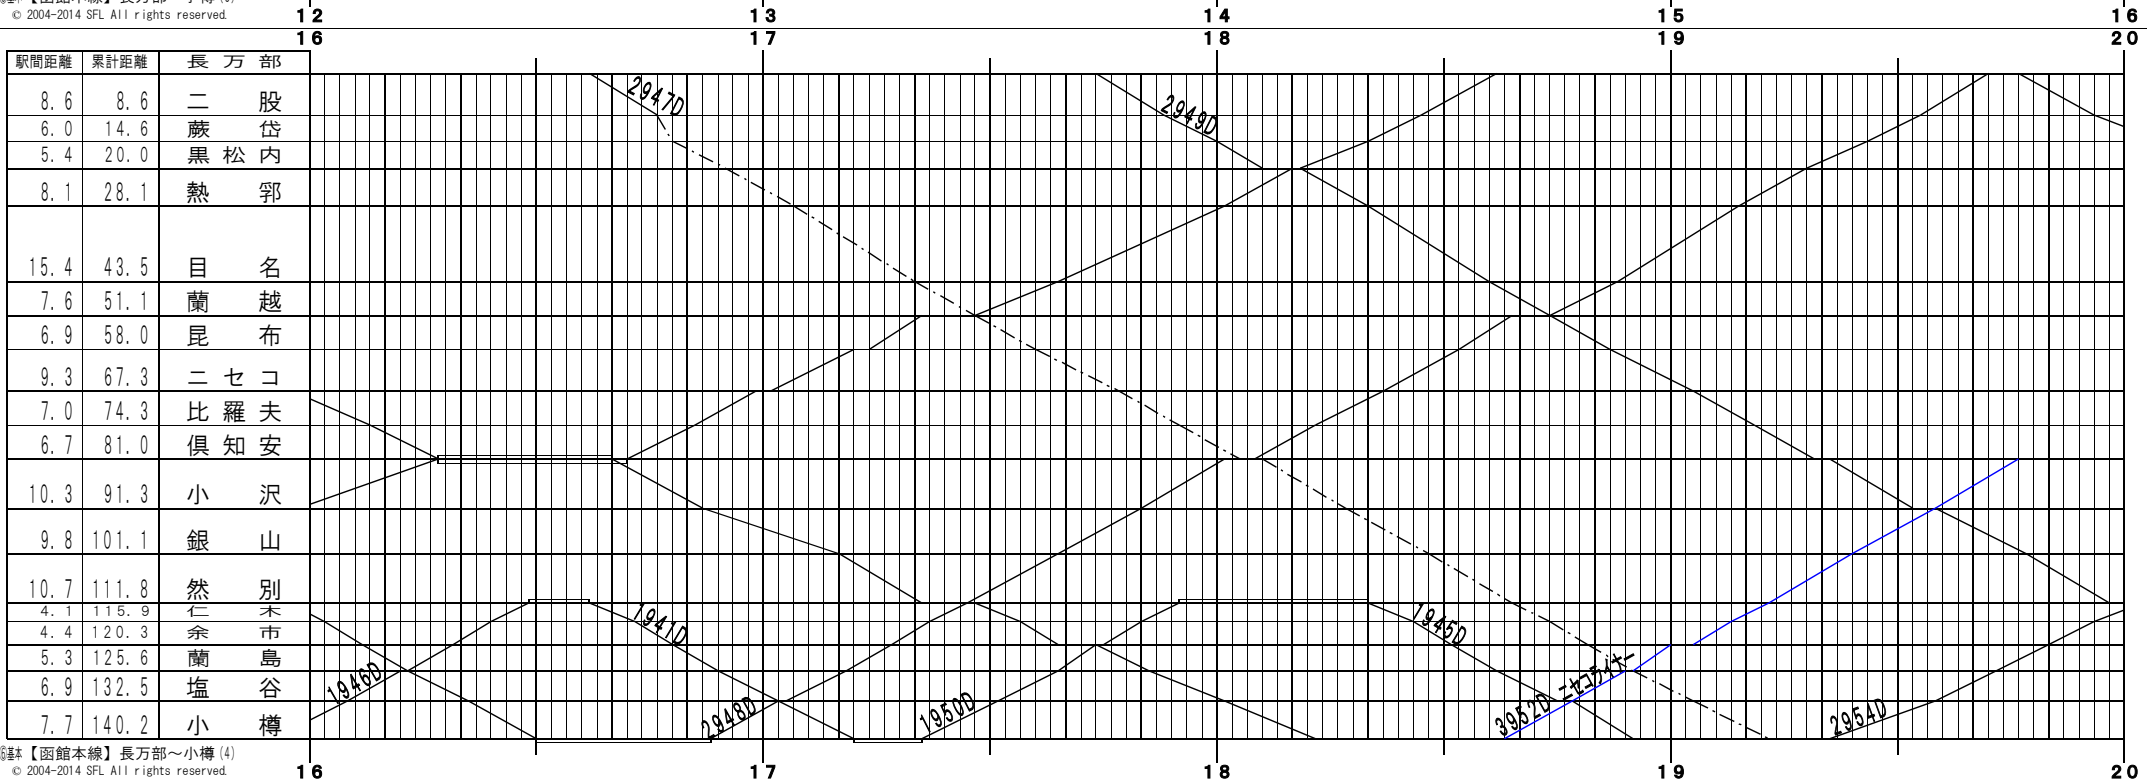

④基本【函館本線】長万部～小樽 (1)
© 2004-2014 SFL All rights reserved.

④基本【函館本線】長万部～小樽 (2)
© 2004-2014 SFL All rights reserved.

④基本【函館本線】長万部～小樽(3)
© 2004-2014 SFL All rights reserved.

④基本【函館本線】長万部～小樽(4)
© 2004-2014 SFL All rights reserved.

⑤基本【函館本線】長万部～小樽 (5)
© 2004-2014 SFL All rights reserved.

⑥基本【函館本線】長万部～小樽 (6)
© 2004-2014 SFL All rights reserved.