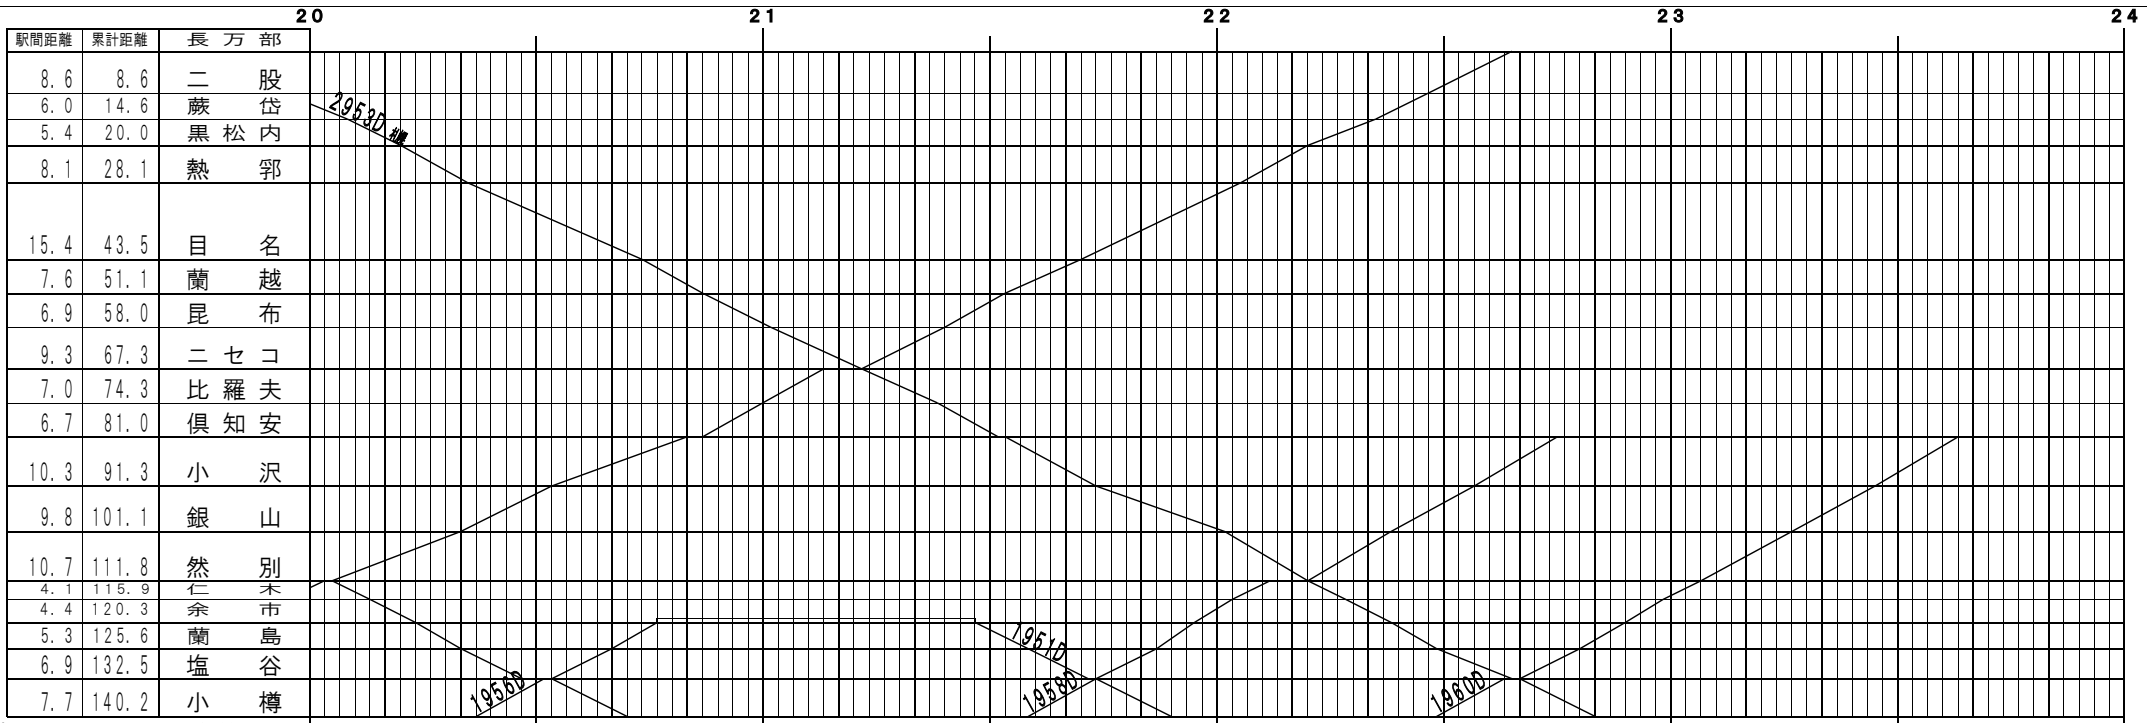

④基本【函館本線】長万部～小樽 (1)
© 2004-2014 SFL All rights reserved.

④基本【函館本線】長万部～小樽 (2)
© 2004-2014 SFL All rights reserved.

④基本【函館本線】長万部～小樽(3)
© 2004-2014 SFL All rights reserved.

④基本【函館本線】長万部～小樽(4)
© 2004-2014 SFL All rights reserved.

⑤基本【函館本線】長万部～小樽 (5)
© 2004-2014 SFL All rights reserved.

⑥基本【函館本線】長万部～小樽 (6)
© 2004-2014 SFL All rights reserved.