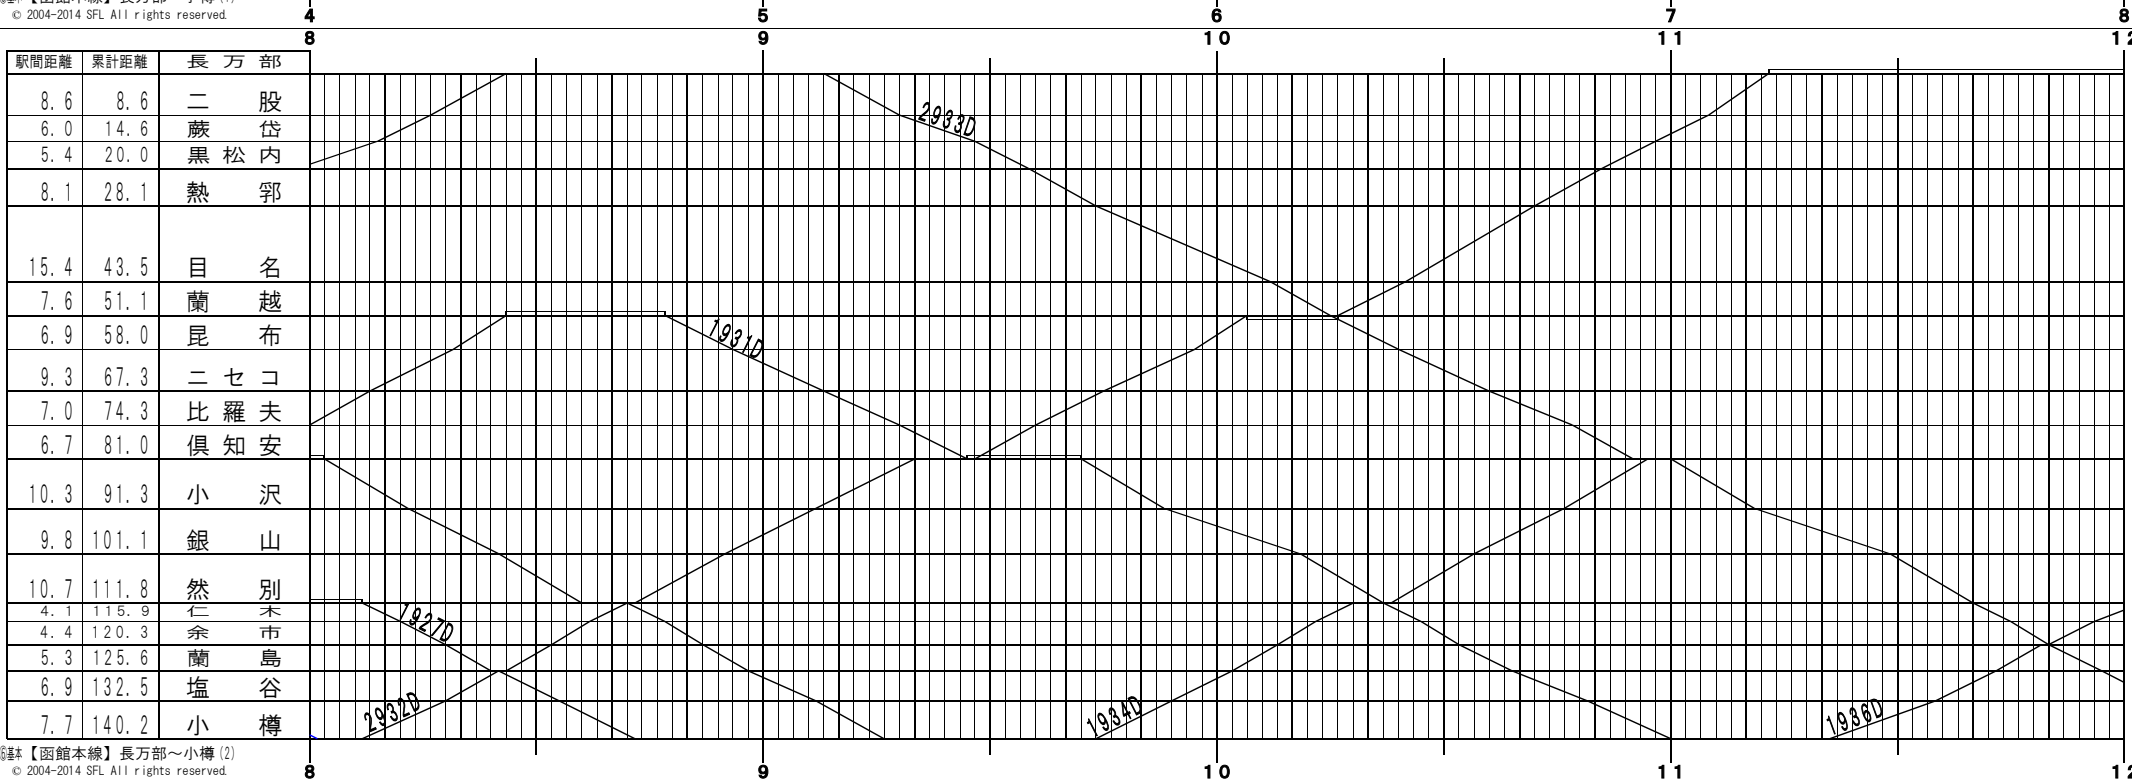

④基本【函館本線】長万部~小樽 (1)
© 2004-2014 SFL All rights reserved.

④基本【函館本線】長万部~小樽 (2)
© 2004-2014 SFL All rights reserved.

④基本【函館本線】長万部～小樽 (3)
© 2004-2014 SFL All rights reserved.

④基本【函館本線】長万部～小樽 (4)
© 2004-2014 SFL All rights reserved.

⑤基本【函館本線】長万部～小樽(5)
© 2004-2014 SFL All rights reserved.

⑥基本【函館本線】長万部～小樽(6)
© 2004-2014 SFL All rights reserved.