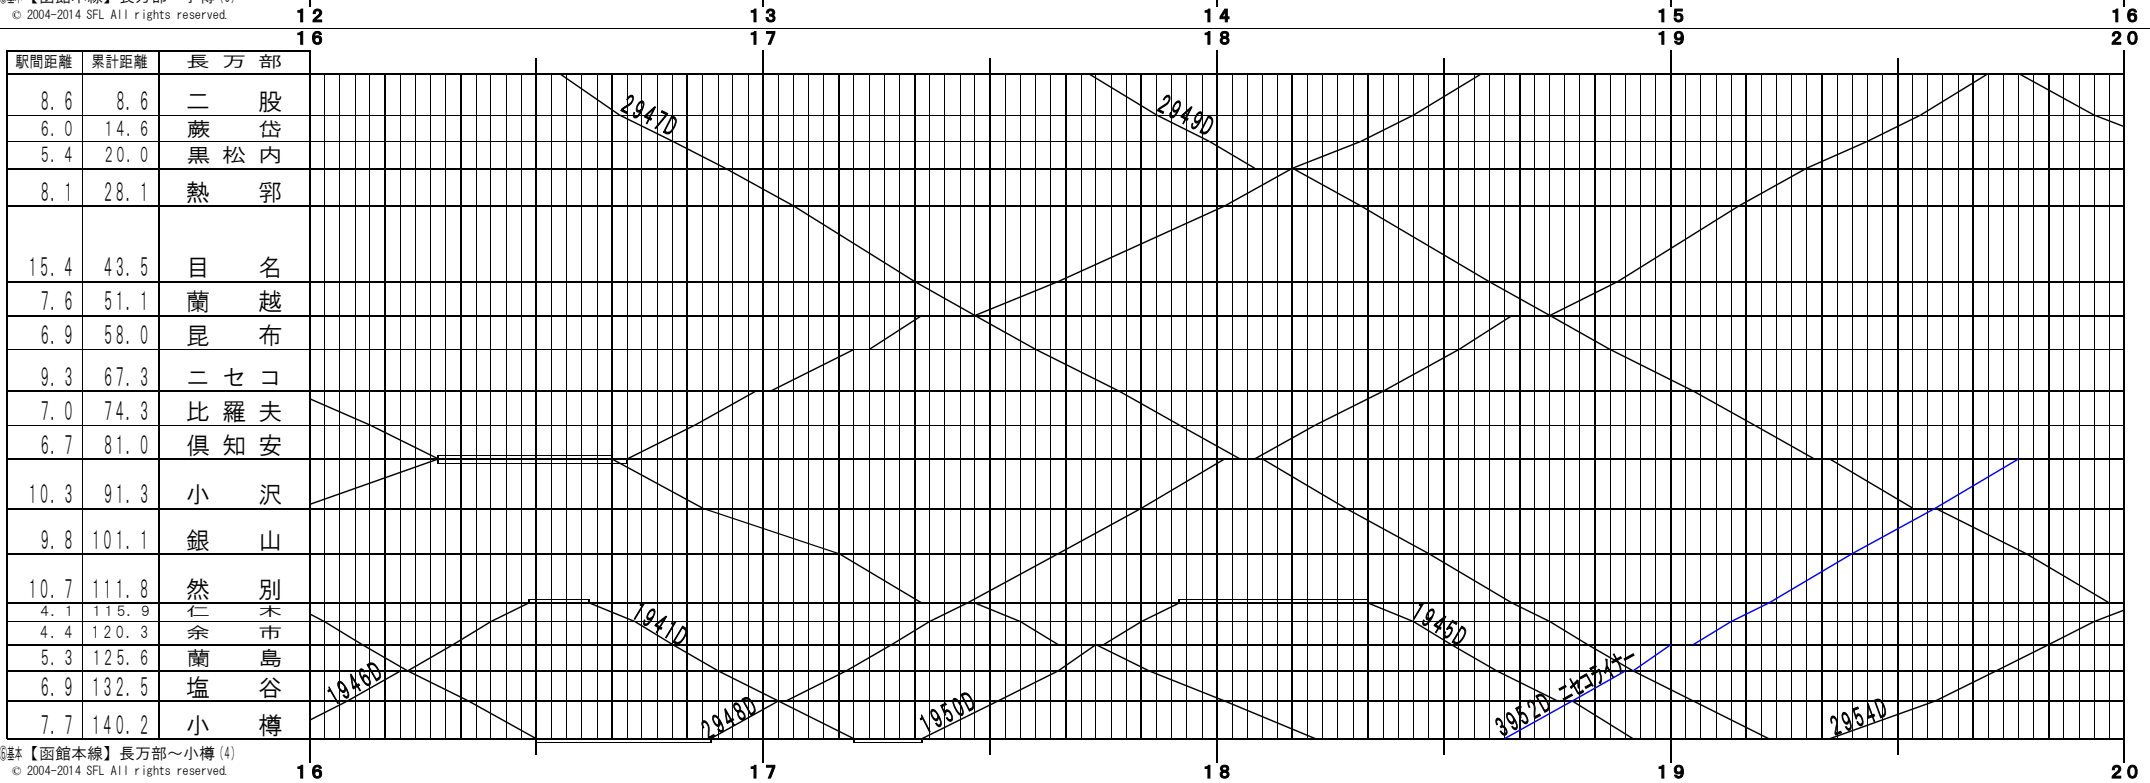

④基本【函館本線】長万部~小樽 (1)
© 2004-2014 SFL All rights reserved.

④基本【函館本線】長万部~小樽 (2)
© 2004-2014 SFL All rights reserved.

④基本【函館本線】長万部～小樽 (3)
© 2004-2014 SFL All rights reserved.

④基本【函館本線】長万部～小樽 (4)
© 2004-2014 SFL All rights reserved.

⑤基本【函館本線】長万部～小樽(5)
© 2004-2014 SFL All rights reserved.

⑥基本【函館本線】長万部～小樽(6)
© 2004-2014 SFL All rights reserved.