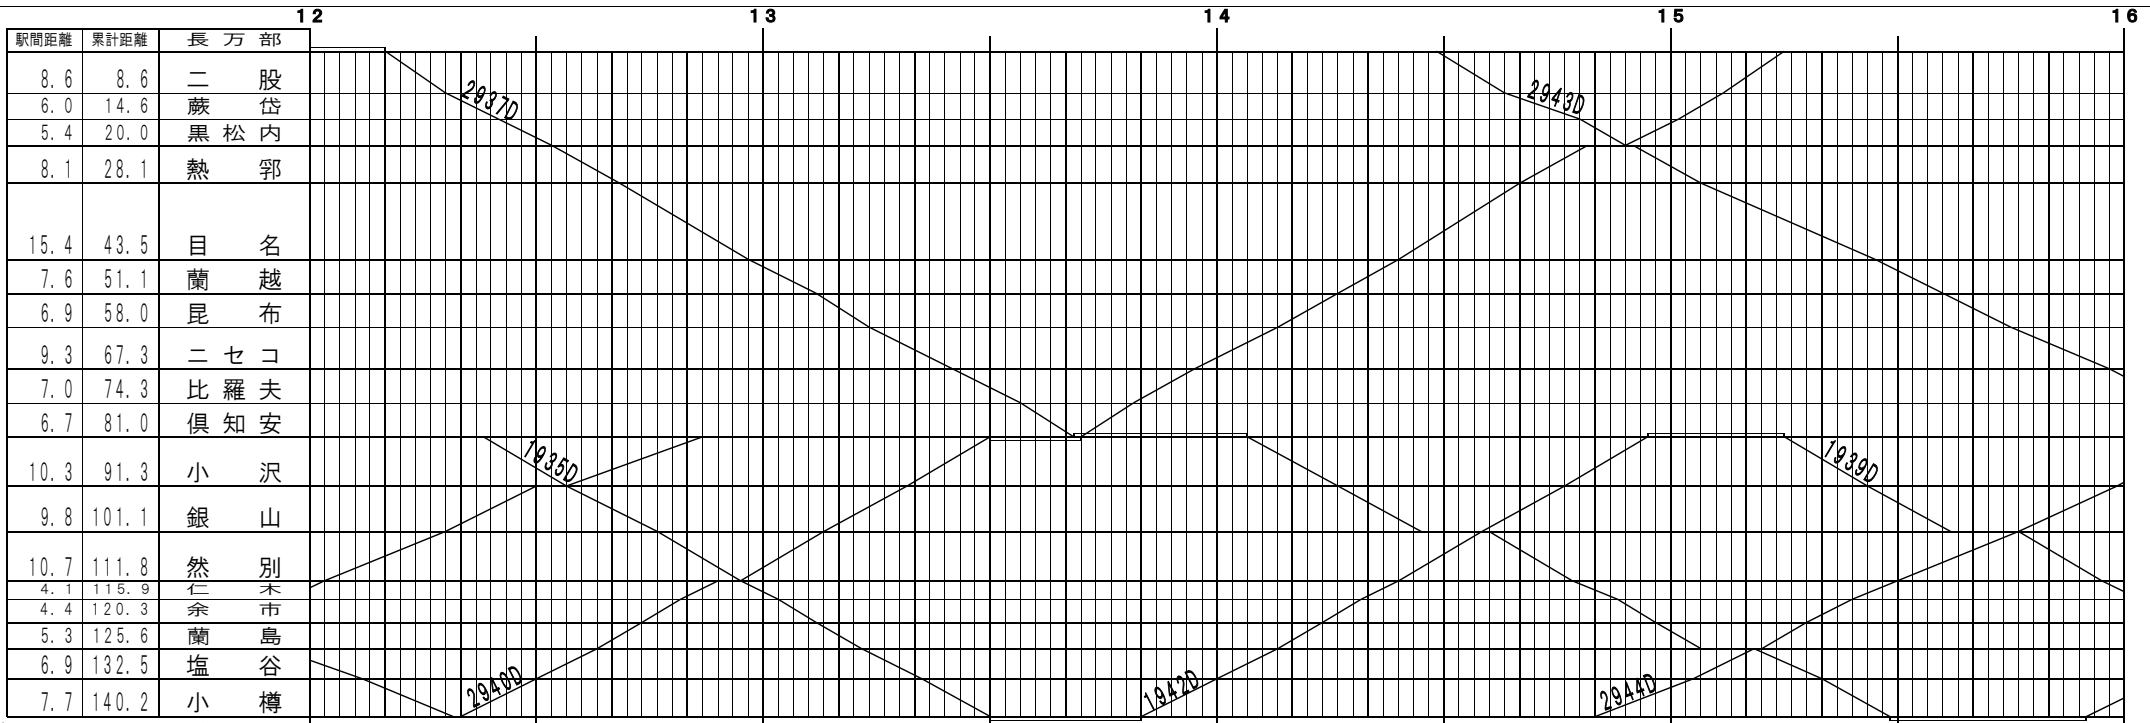

④基本【函館本線】長万部~小樽 (1)
© 2004-2014 SFL All rights reserved.

④基本【函館本線】長万部~小樽 (2)
© 2004-2014 SFL All rights reserved.

④基本【函館本線】長万部～小樽 (3)
© 2004-2014 SFL All rights reserved.

④基本【函館本線】長万部～小樽 (4)
© 2004-2014 SFL All rights reserved.

⑤基本【函館本線】長万部～小樽(5)
© 2004-2014 SFL All rights reserved.

⑥基本【函館本線】長万部～小樽(6)
© 2004-2014 SFL All rights reserved.