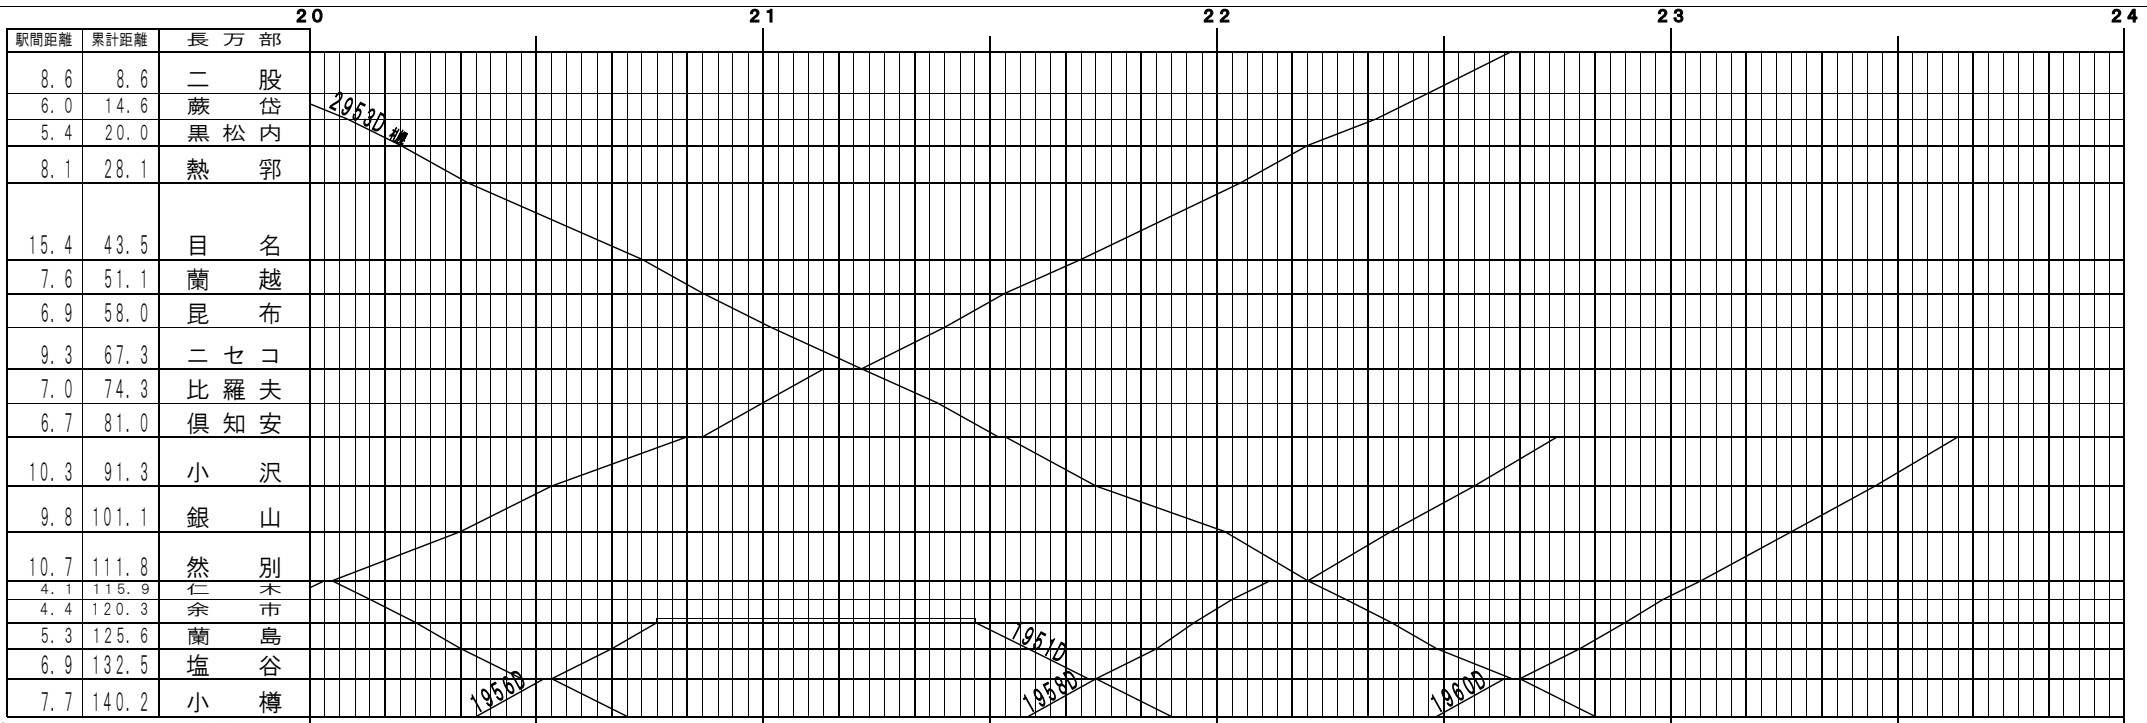

④基本【函館本線】長万部~小樽 (1)
© 2004-2014 SFL All rights reserved.

④基本【函館本線】長万部~小樽 (2)
© 2004-2014 SFL All rights reserved.

④基本【函館本線】長万部～小樽 (3)
© 2004-2014 SFL All rights reserved.

④基本【函館本線】長万部～小樽 (4)
© 2004-2014 SFL All rights reserved.

⑤基本【函館本線】長万部～小樽(5)
© 2004-2014 SFL All rights reserved.

⑥基本【函館本線】長万部～小樽(6)
© 2004-2014 SFL All rights reserved.