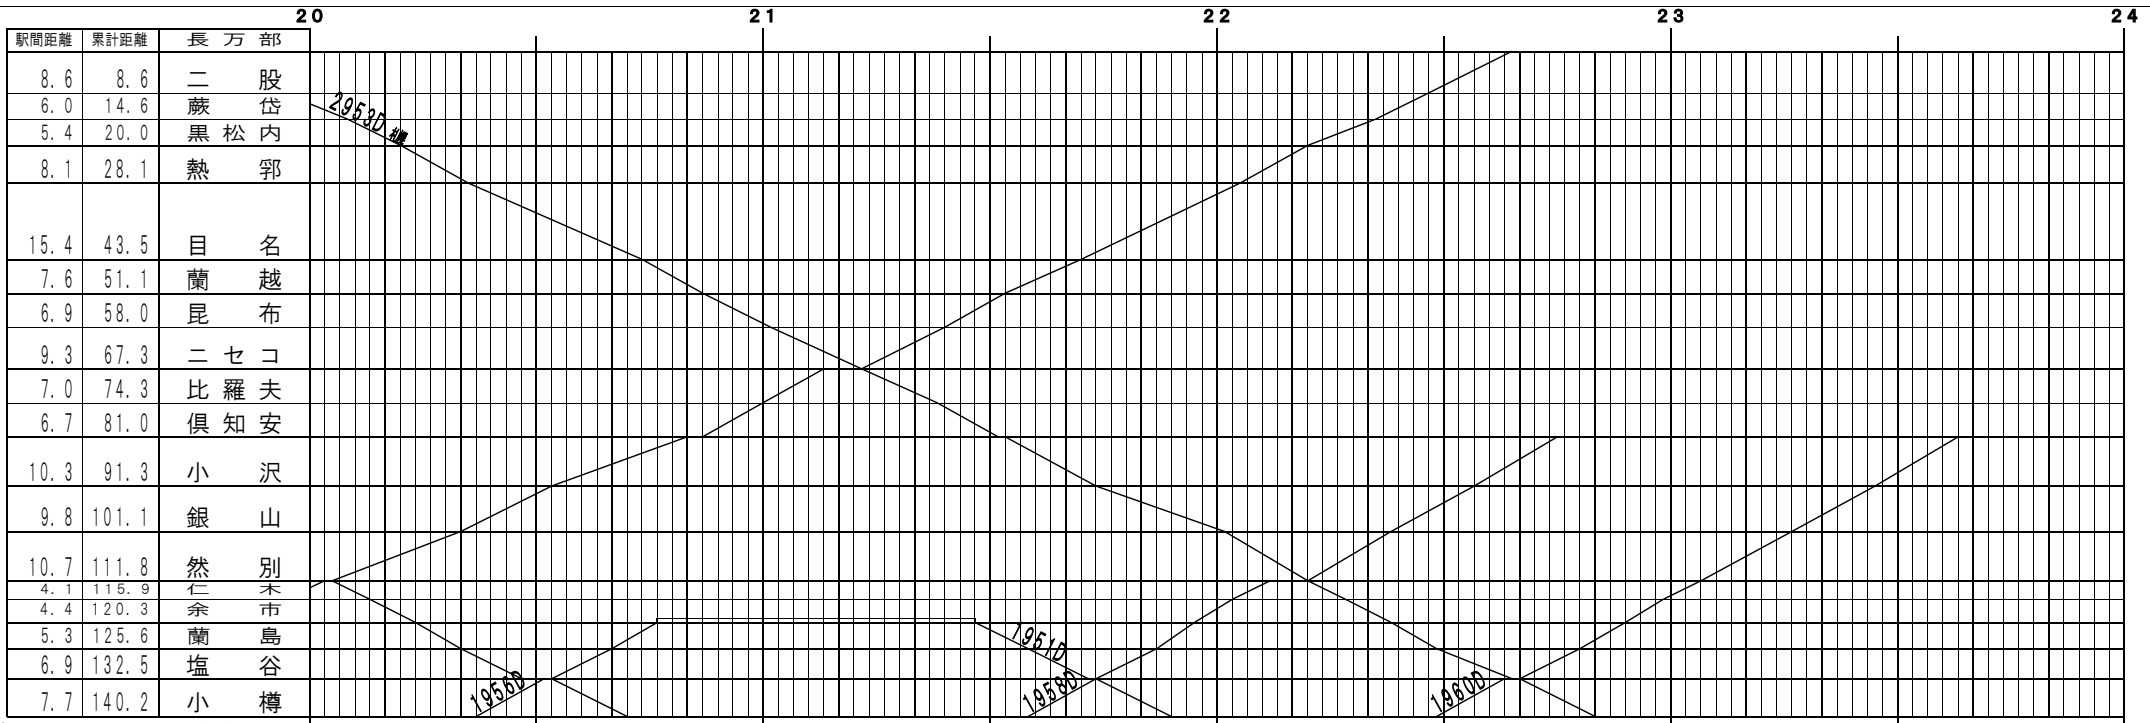

⑥ 踏踏【函館本線】長万部～小樽 (1)
© 2004-2014 SFL All rights reserved.

⑥ 踏踏【函館本線】長万部～小樽 (2)
© 2004-2014 SFL All rights reserved.

④ 距離【函館本線】長万部～小樽 (3)
© 2004-2014 SFL All rights reserved.

④ 距離【函館本線】長万部～小樽 (4)
© 2004-2014 SFL All rights reserved.

⑥路線【函館本線】長万部〜小樽 (5)
© 2004-2014 SFL All rights reserved.

⑥路線【函館本線】長万部〜小樽 (6)
© 2004-2014 SFL All rights reserved.