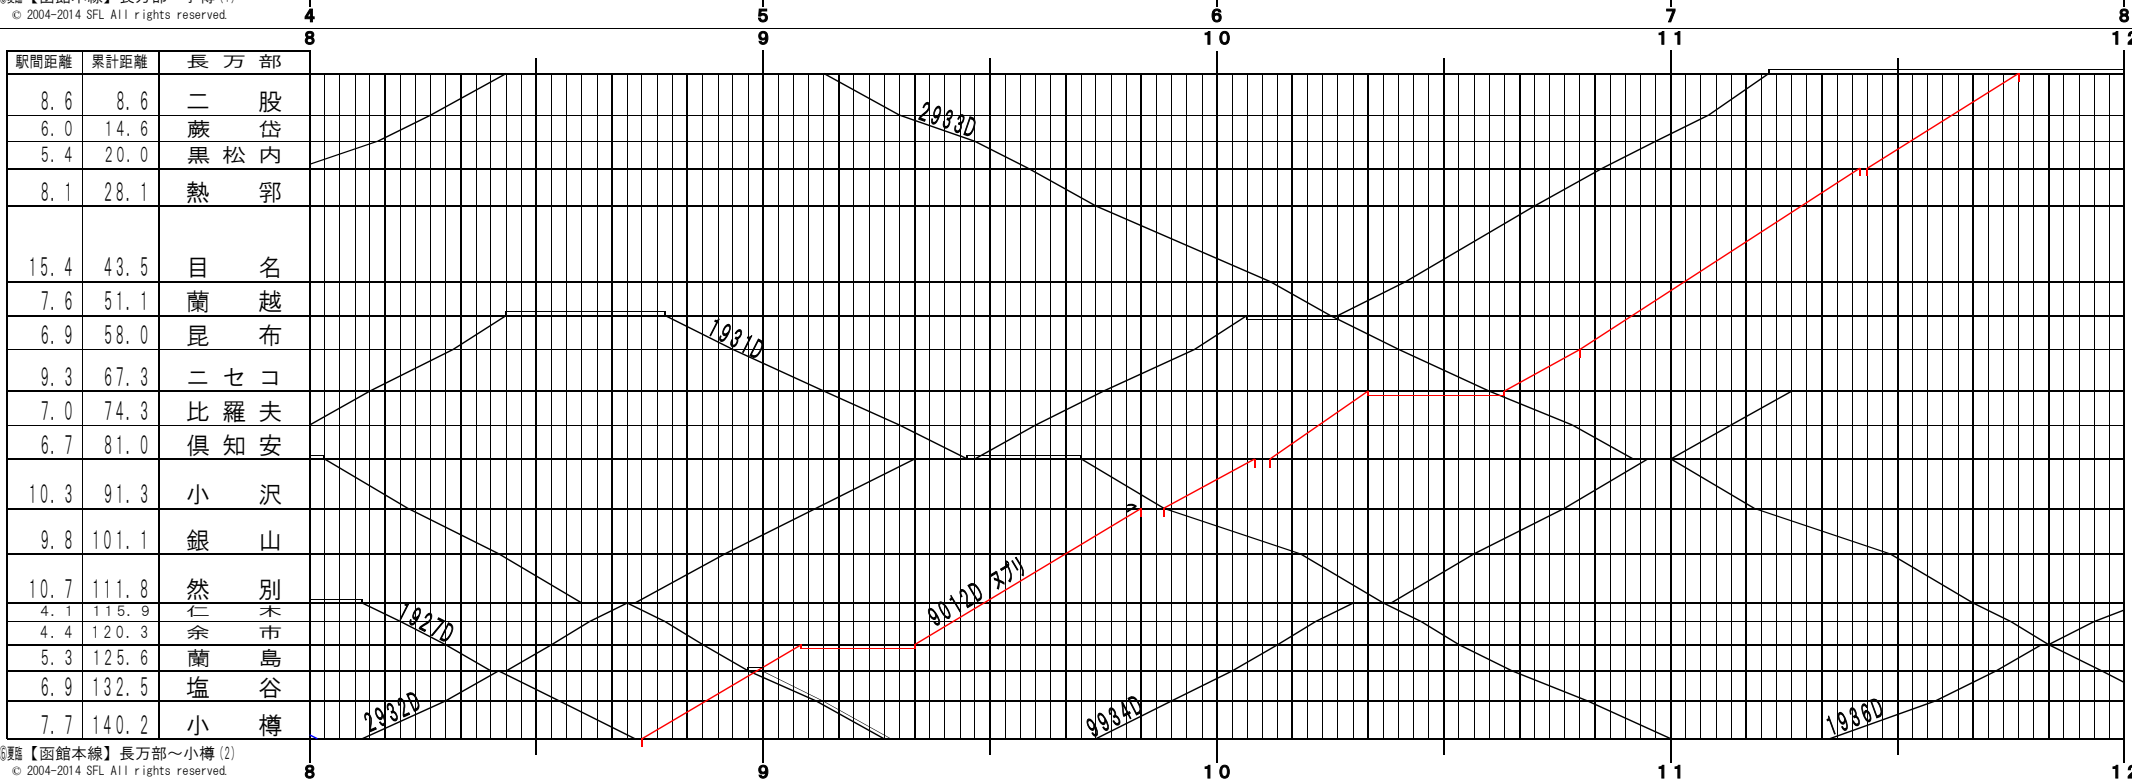

⑥ 踏踏【函館本線】長万部～小樽 (1)
© 2004-2014 SFL All rights reserved.

⑥ 踏踏【函館本線】長万部～小樽 (2)
© 2004-2014 SFL All rights reserved.

④ 距離【函館本線】長万部～小樽 (3)
© 2004-2014 SFL All rights reserved.

④ 距離【函館本線】長万部～小樽 (4)
© 2004-2014 SFL All rights reserved.

⑥路線【函館本線】長万部〜小樽 (5)
© 2004-2014 SFL All rights reserved.

⑥路線【函館本線】長万部〜小樽 (6)
© 2004-2014 SFL All rights reserved.