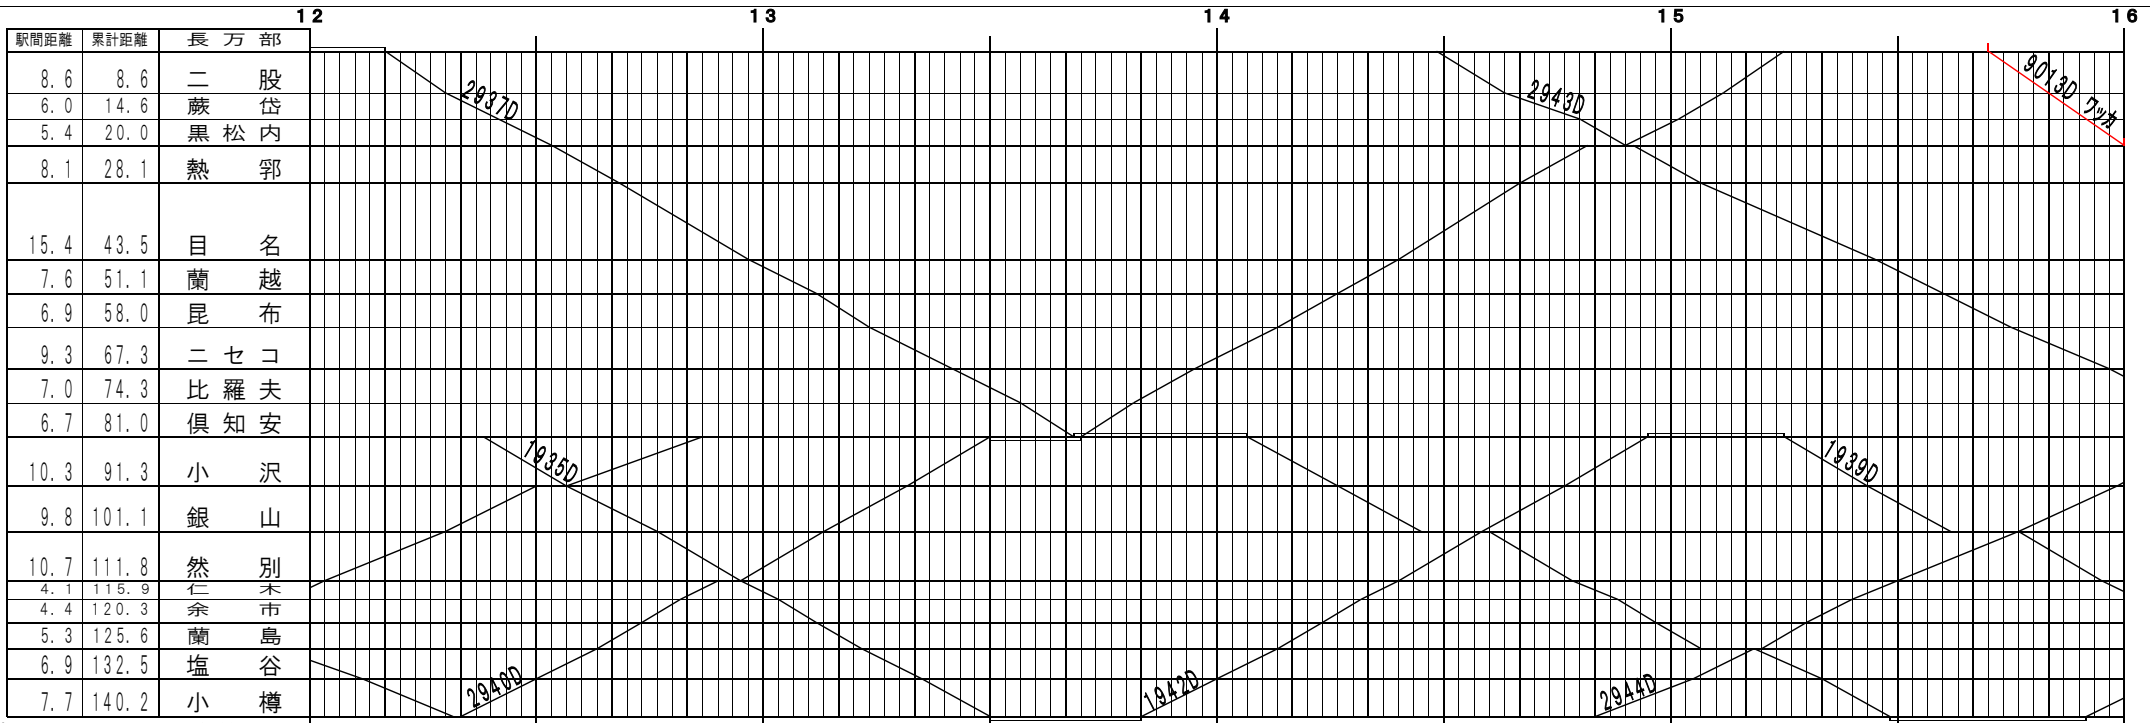

⑥ 踏踏【函館本線】長万部～小樽 (1)
© 2004-2014 SFL All rights reserved.

⑥ 踏踏【函館本線】長万部～小樽 (2)
© 2004-2014 SFL All rights reserved.

④ 距離【函館本線】長万部～小樽 (3)
© 2004-2014 SFL All rights reserved.

④ 距離【函館本線】長万部～小樽 (4)
© 2004-2014 SFL All rights reserved.

⑥路線【函館本線】長万部〜小樽 (5)
© 2004-2014 SFL All rights reserved.

⑥路線【函館本線】長万部〜小樽 (6)
© 2004-2014 SFL All rights reserved.