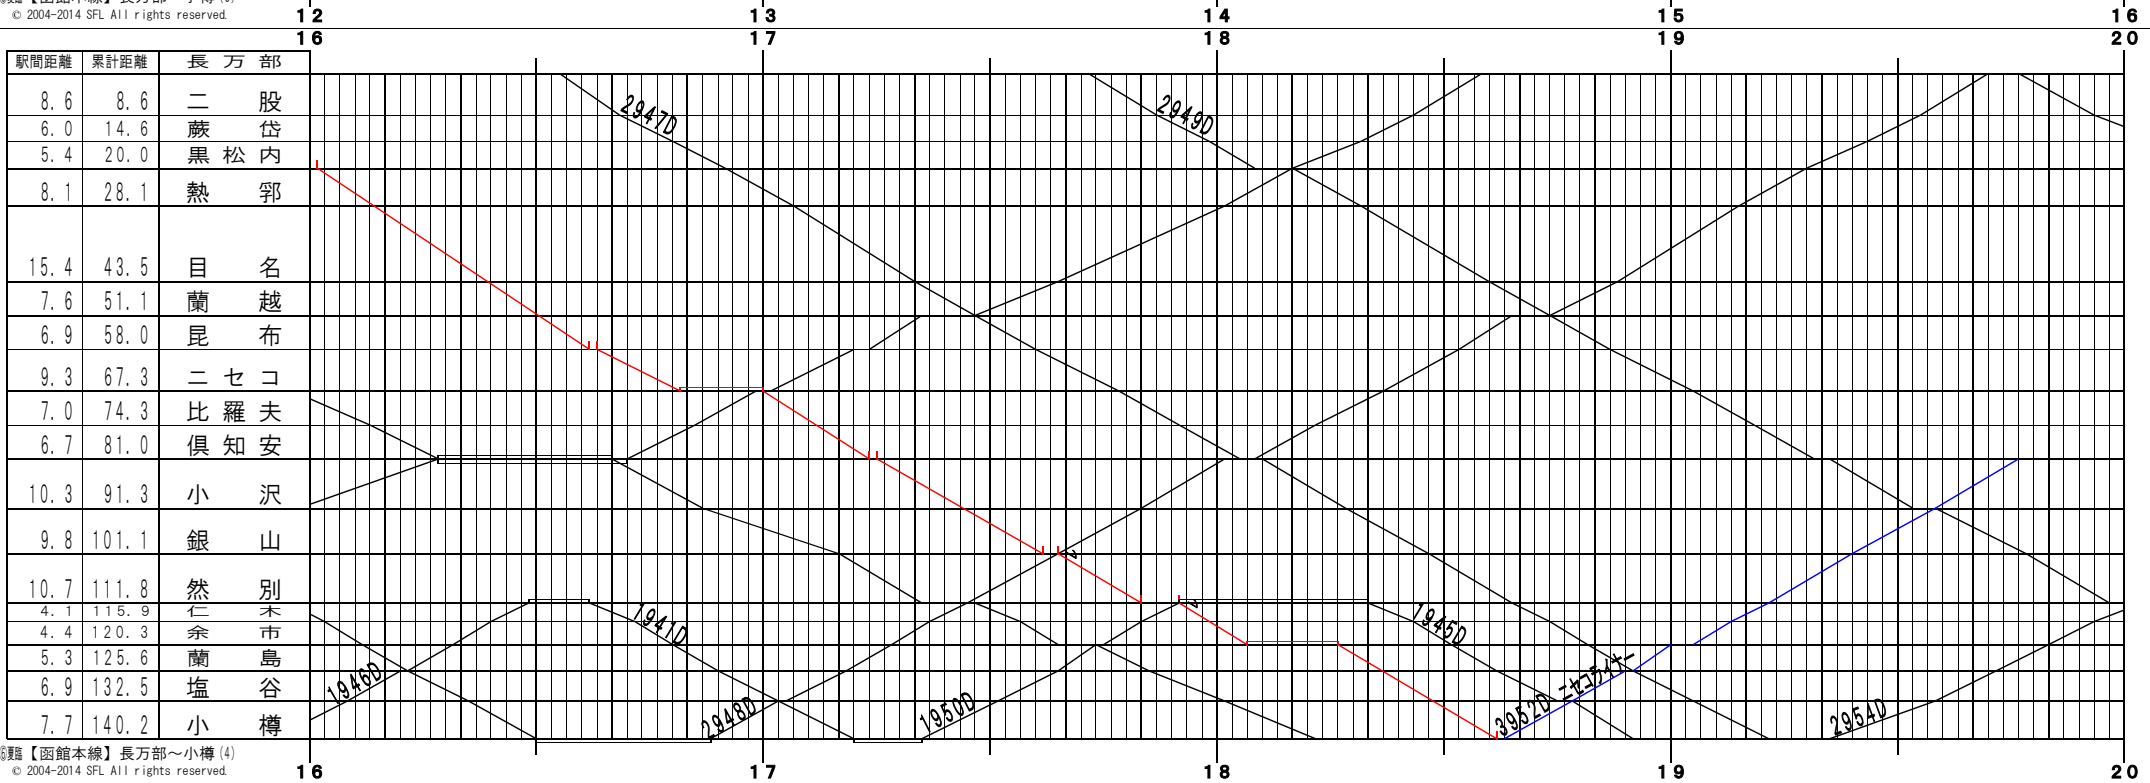

⑥ 踏踏【函館本線】長万部～小樽 (1)
© 2004-2014 SFL All rights reserved.

⑥ 踏踏【函館本線】長万部～小樽 (2)
© 2004-2014 SFL All rights reserved.

④ 距離【函館本線】長万部～小樽 (3)
© 2004-2014 SFL All rights reserved.

④ 距離【函館本線】長万部～小樽 (4)
© 2004-2014 SFL All rights reserved.

⑥路線【函館本線】長万部〜小樽 (5)
© 2004-2014 SFL All rights reserved.

⑥路線【函館本線】長万部〜小樽 (6)
© 2004-2014 SFL All rights reserved.