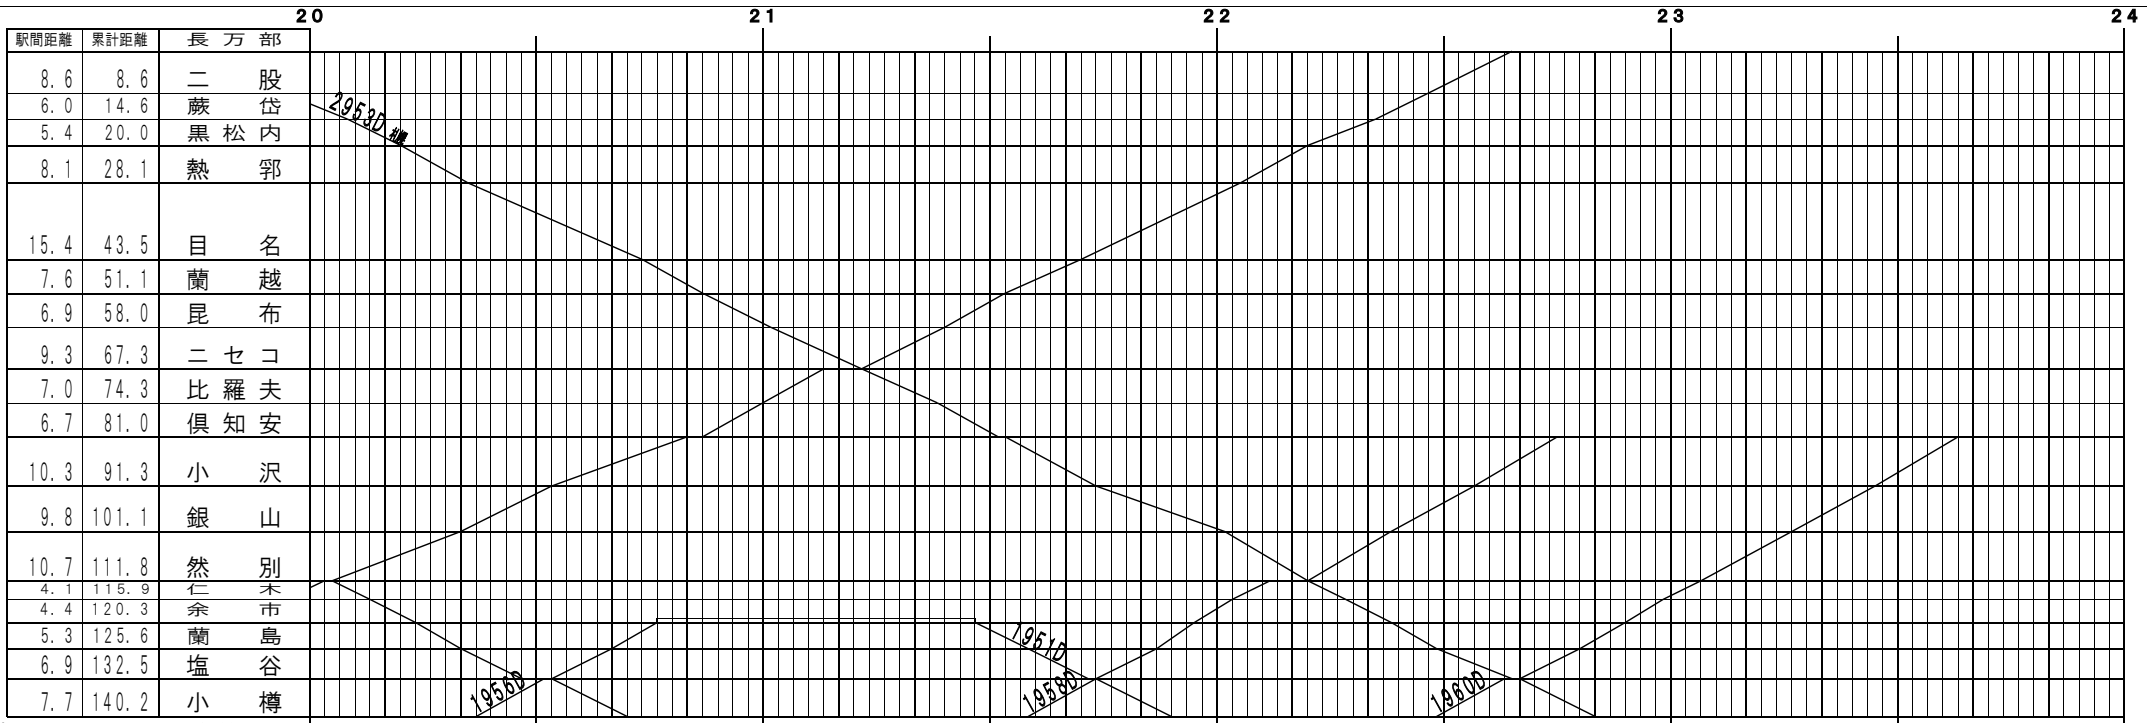

④基本【函館本線】長万部～小樽 (1)
© 2004-2014 SFL All rights reserved.

④基本【函館本線】長万部～小樽 (2)
© 2004-2014 SFL All rights reserved.

④基本【函館本線】長万部～小樽 (3)
© 2004-2014 SFL All rights reserved.

④基本【函館本線】長万部～小樽 (4)
© 2004-2014 SFL All rights reserved.

⑤基本【函館本線】長万部～小樽(5)
© 2004-2014 SFL All rights reserved.

⑥基本【函館本線】長万部～小樽(6)
© 2004-2014 SFL All rights reserved.