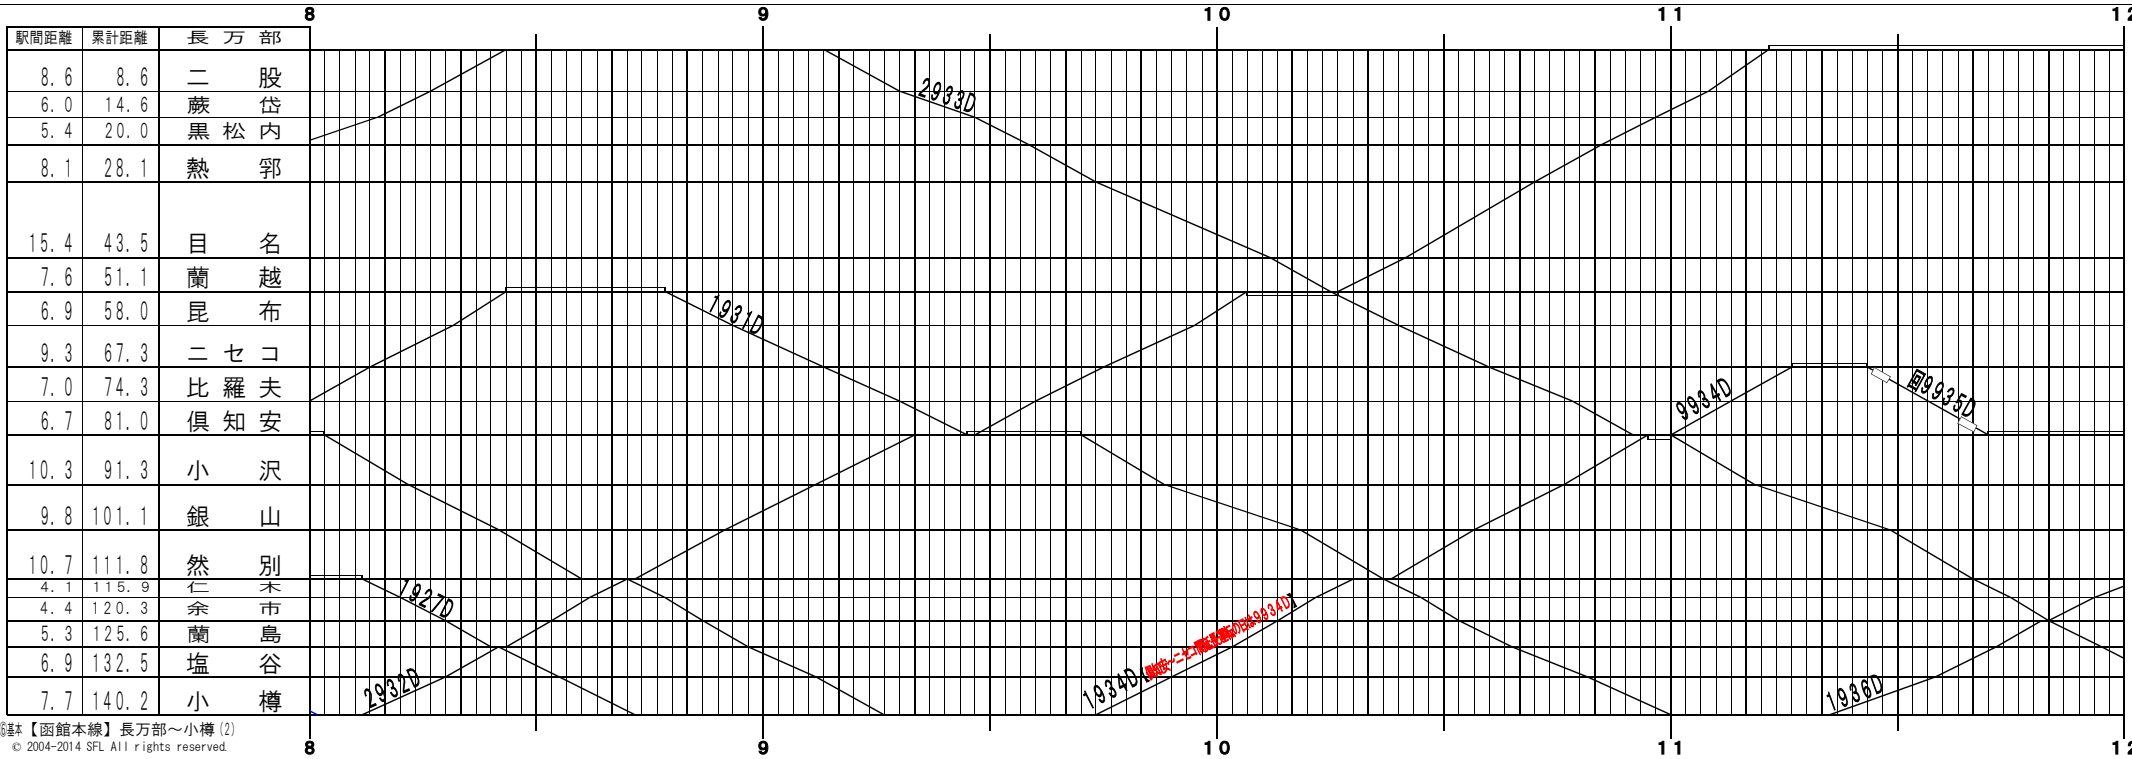

④基本【函館本線】長万部～小樽 (1)
© 2004-2014 SFL All rights reserved.

④基本【函館本線】長万部～小樽 (2)
© 2004-2014 SFL All rights reserved.

④基本【函館本線】長万部～小樽 (3)
© 2004-2014 SFL All rights reserved.

④基本【函館本線】長万部～小樽 (4)
© 2004-2014 SFL All rights reserved.

⑤基本【函館本線】長万部～小樽(5)
© 2004-2014 SFL All rights reserved.

⑥基本【函館本線】長万部～小樽(6)
© 2004-2014 SFL All rights reserved.