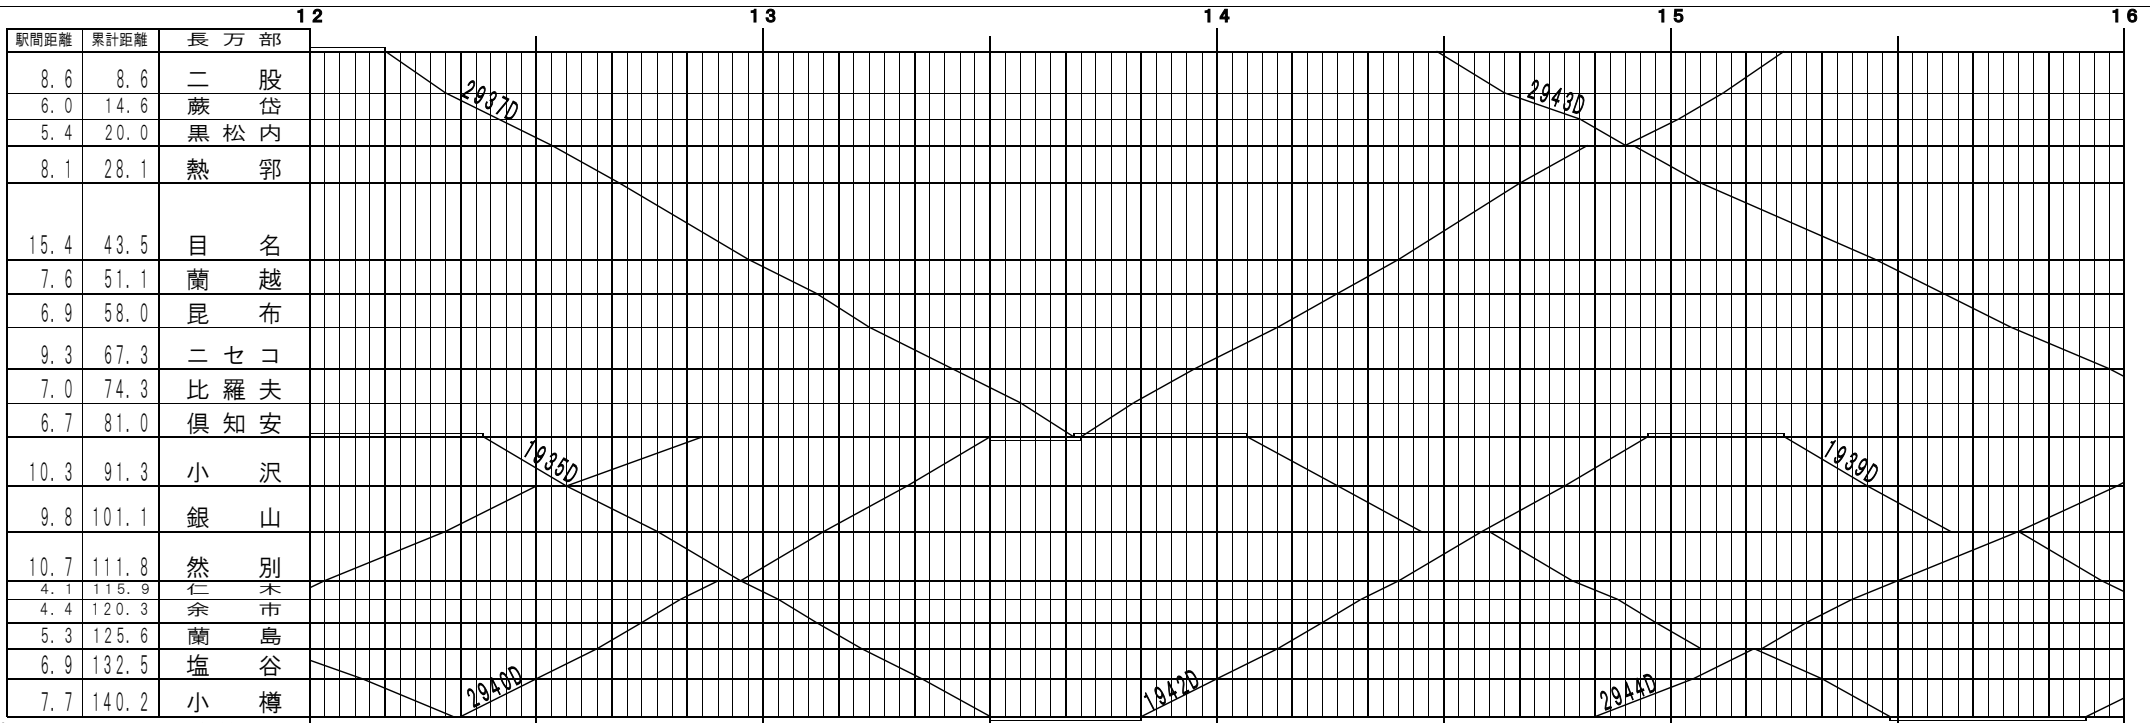

④基本【函館本線】長万部～小樽 (1)
© 2004-2014 SFL All rights reserved.

④基本【函館本線】長万部～小樽 (2)
© 2004-2014 SFL All rights reserved.

④基本【函館本線】長万部～小樽 (3)
© 2004-2014 SFL All rights reserved.

④基本【函館本線】長万部～小樽 (4)
© 2004-2014 SFL All rights reserved.

⑤基本【函館本線】長万部～小樽(5)
© 2004-2014 SFL All rights reserved.

⑥基本【函館本線】長万部～小樽(6)
© 2004-2014 SFL All rights reserved.