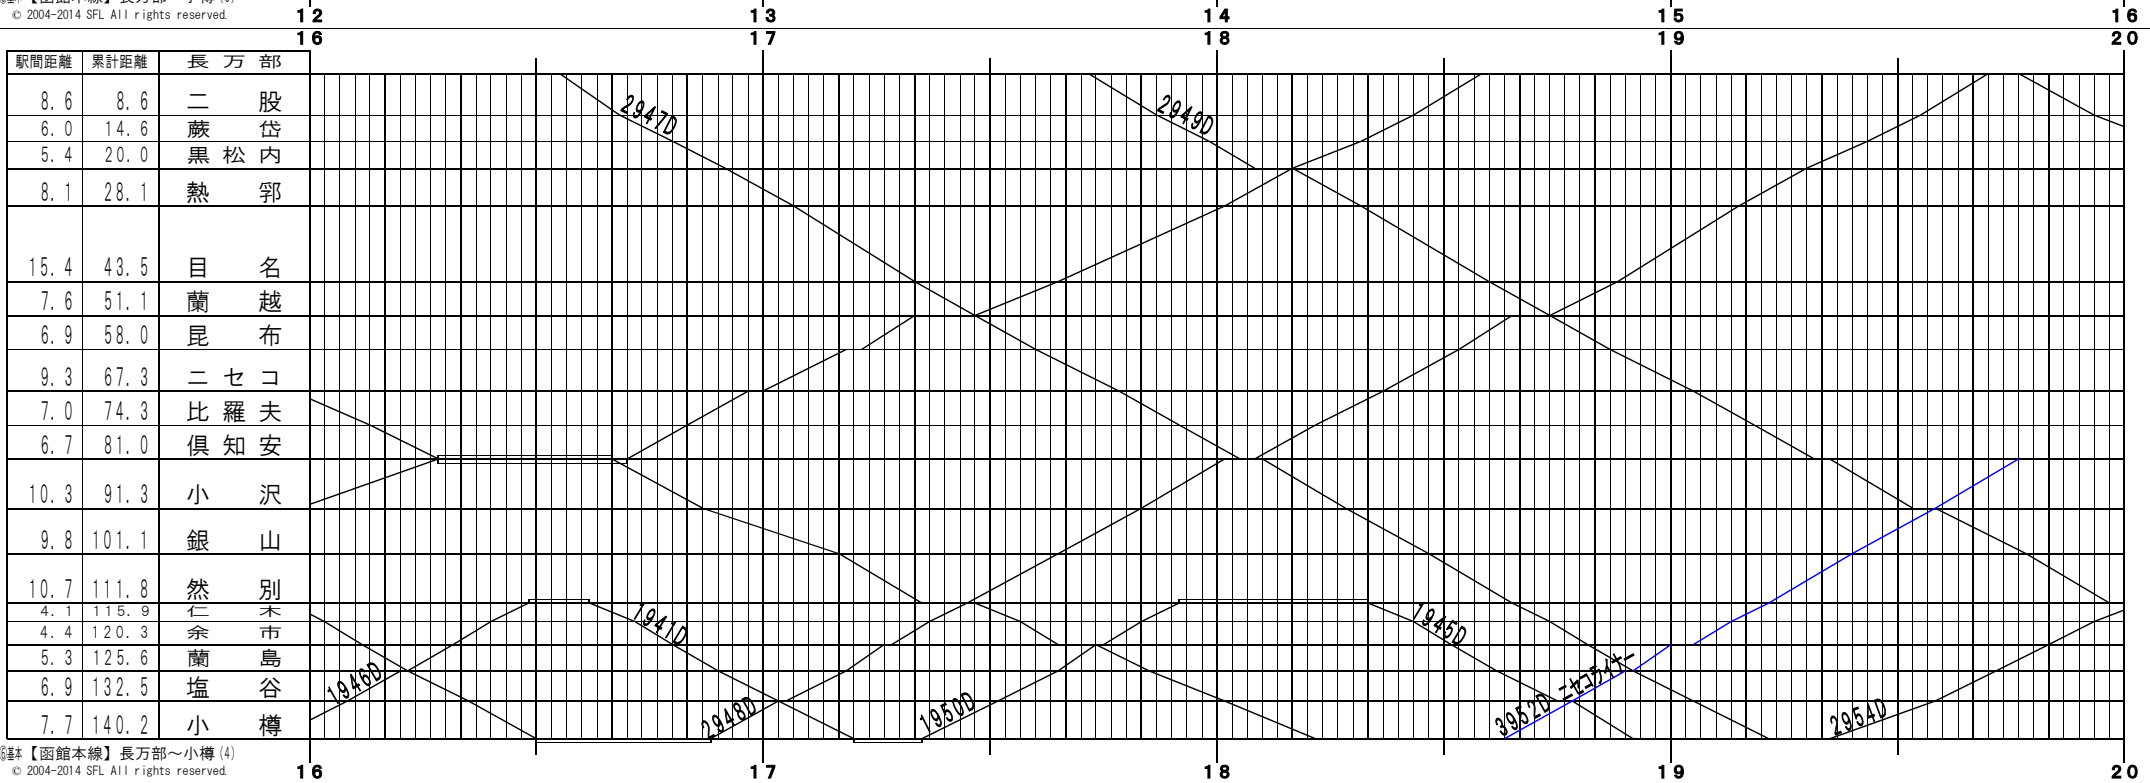

④基本【函館本線】長万部～小樽 (1)
© 2004-2014 SFL All rights reserved.

④基本【函館本線】長万部～小樽 (2)
© 2004-2014 SFL All rights reserved.

④基本【函館本線】長万部～小樽 (3)
© 2004-2014 SFL All rights reserved.

④基本【函館本線】長万部～小樽 (4)
© 2004-2014 SFL All rights reserved.

⑤基本【函館本線】長万部～小樽(5)
© 2004-2014 SFL All rights reserved.

⑥基本【函館本線】長万部～小樽(6)
© 2004-2014 SFL All rights reserved.