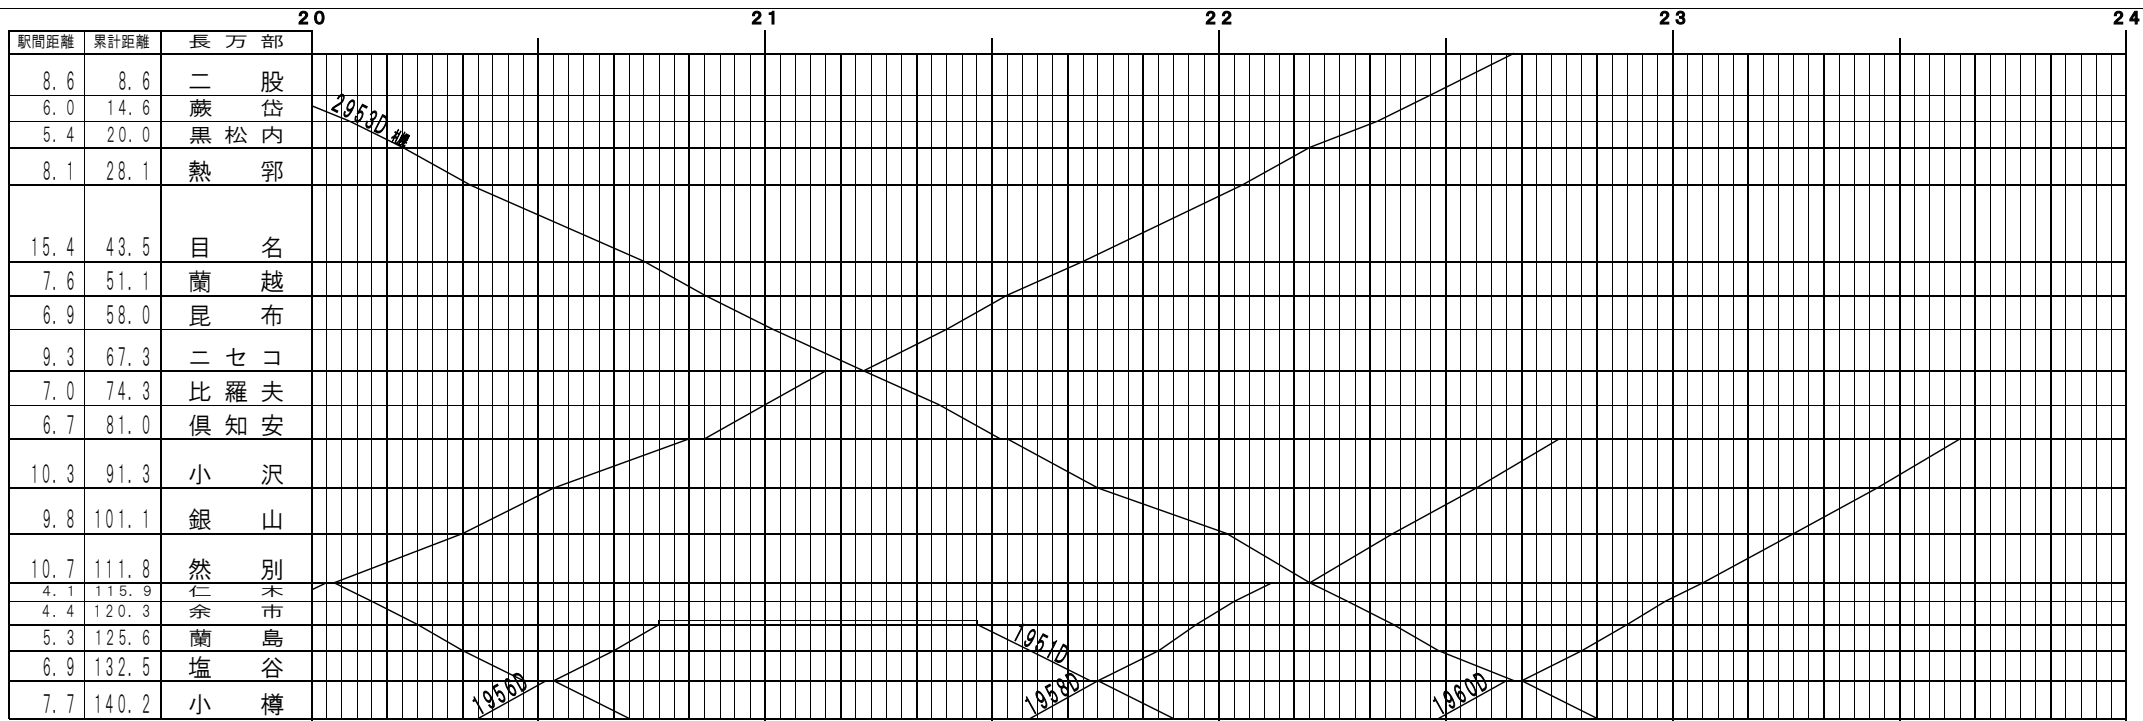

⑥ 距離【函館本線】長万部～小樽 (1)
© 2004-2014 SFL All rights reserved.

⑥ 距離【函館本線】長万部～小樽 (2)
© 2004-2014 SFL All rights reserved.

⑥ 距離【函館本線】長万部～小樽 (3)
© 2004-2014 SFL All rights reserved.

⑥ 距離【函館本線】長万部～小樽 (4)
© 2004-2014 SFL All rights reserved.

⑥路線【函館本線】長万部～小樽 (5)
© 2004-2014 SFL All rights reserved.

⑥路線【函館本線】長万部～小樽 (6)
© 2004-2014 SFL All rights reserved.