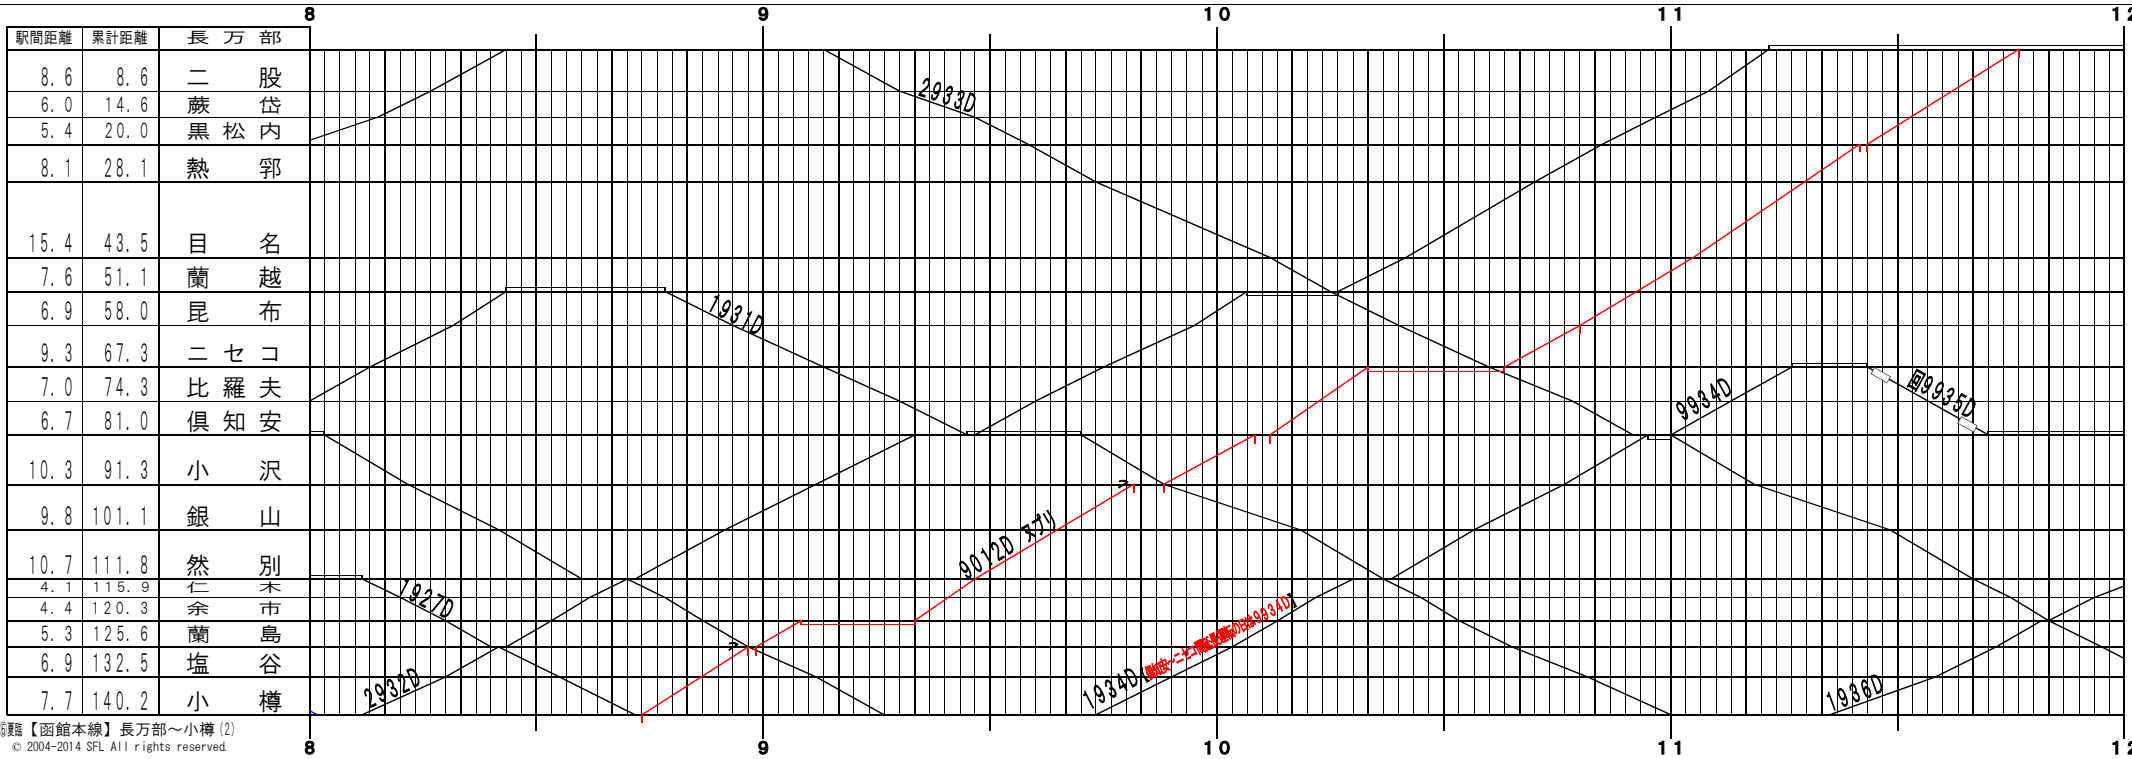

⑥ 距離【函館本線】長万部～小樽 (1)
© 2004-2014 SFL All rights reserved.

⑥ 距離【函館本線】長万部～小樽 (2)
© 2004-2014 SFL All rights reserved.

⑥ 距離【函館本線】長万部～小樽 (3)
© 2004-2014 SFL All rights reserved.

⑥ 距離【函館本線】長万部～小樽 (4)
© 2004-2014 SFL All rights reserved.

⑥路線【函館本線】長万部～小樽 (5)
© 2004-2014 SFL All rights reserved.

⑥路線【函館本線】長万部～小樽 (6)
© 2004-2014 SFL All rights reserved.