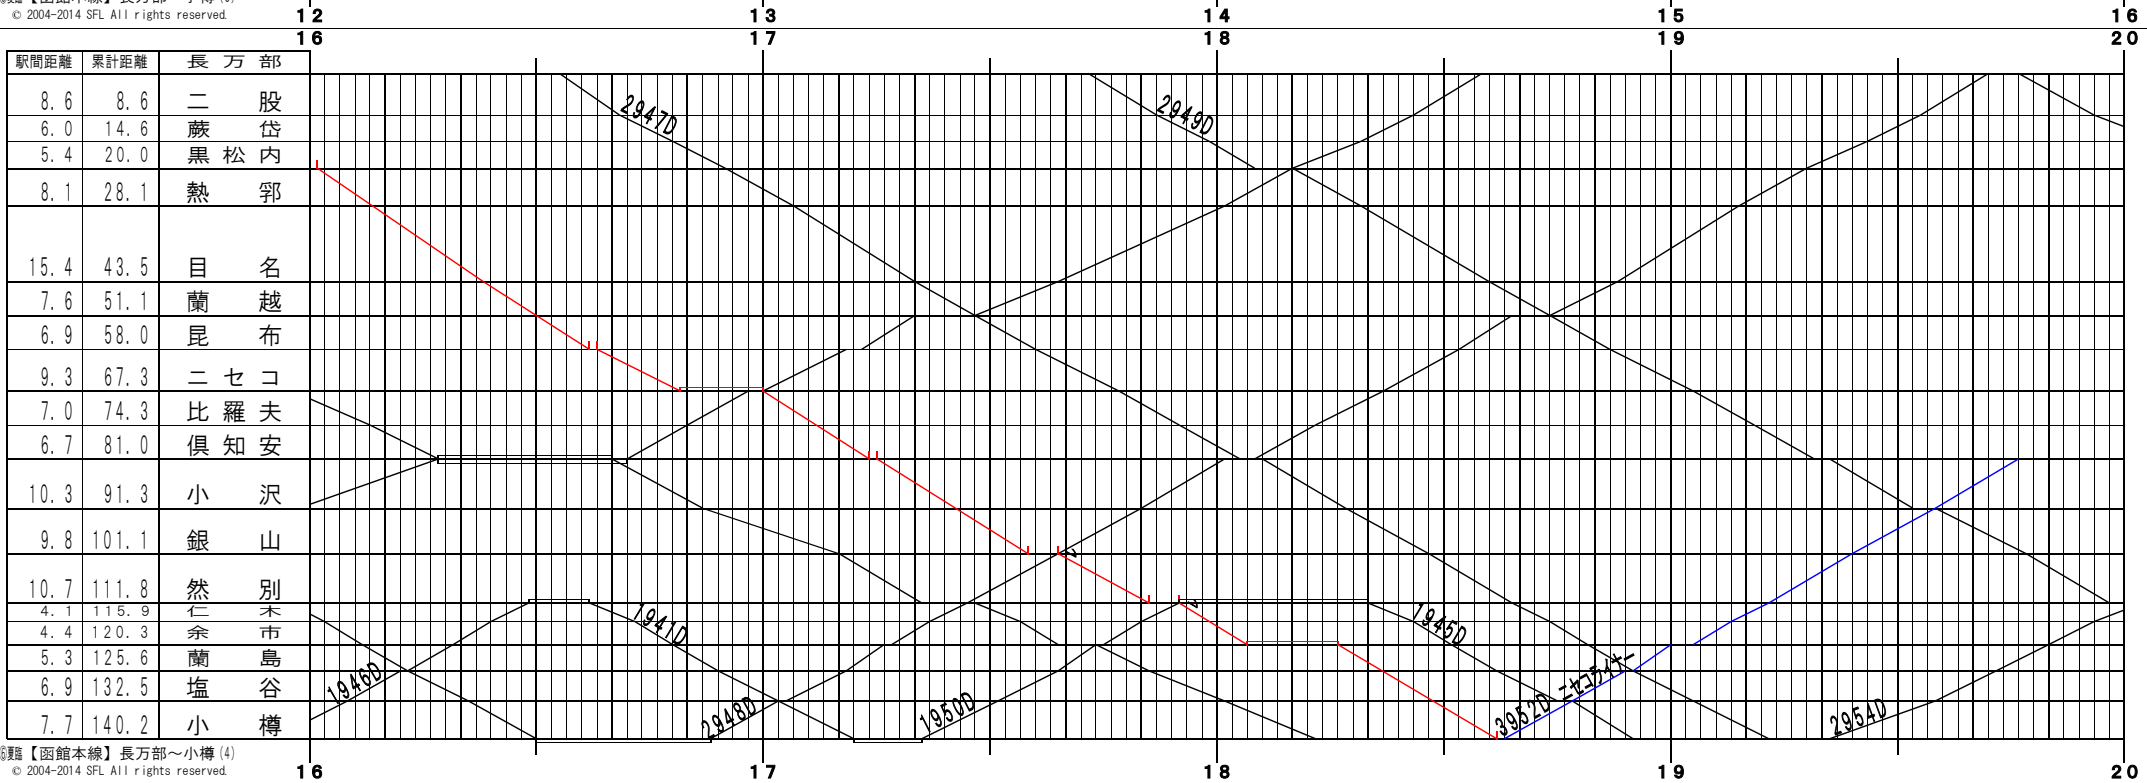

⑥ 距離【函館本線】長万部～小樽 (1)
© 2004-2014 SFL All rights reserved.

⑥ 距離【函館本線】長万部～小樽 (2)
© 2004-2014 SFL All rights reserved.

⑥ 距離【函館本線】長万部～小樽 (3)
© 2004-2014 SFL All rights reserved.

⑥ 距離【函館本線】長万部～小樽 (4)
© 2004-2014 SFL All rights reserved.

⑥路線【函館本線】長万部～小樽 (5)
© 2004-2014 SFL All rights reserved.

⑥路線【函館本線】長万部～小樽 (6)
© 2004-2014 SFL All rights reserved.