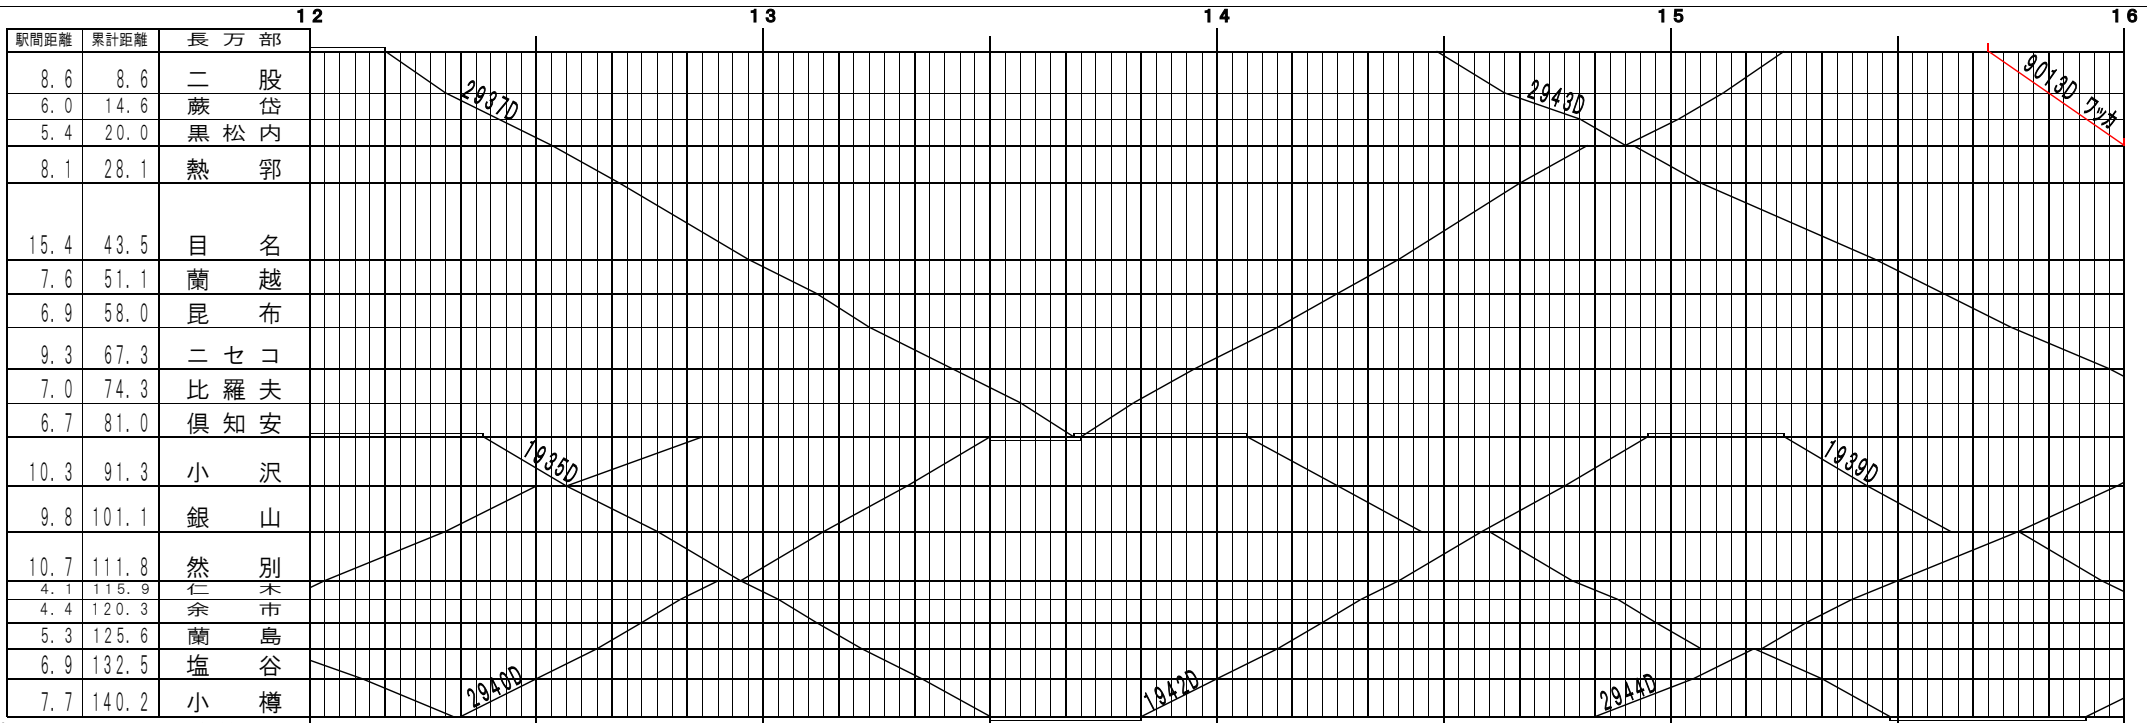

⑥ 距離【函館本線】長万部～小樽 (1)
© 2004-2014 SFL All rights reserved.

⑥ 距離【函館本線】長万部～小樽 (2)
© 2004-2014 SFL All rights reserved.

⑥ 距離【函館本線】長万部～小樽 (3)
© 2004-2014 SFL All rights reserved.

⑥ 距離【函館本線】長万部～小樽 (4)
© 2004-2014 SFL All rights reserved.

⑥路線【函館本線】長万部～小樽 (5)
© 2004-2014 SFL All rights reserved.

⑥路線【函館本線】長万部～小樽 (6)
© 2004-2014 SFL All rights reserved.