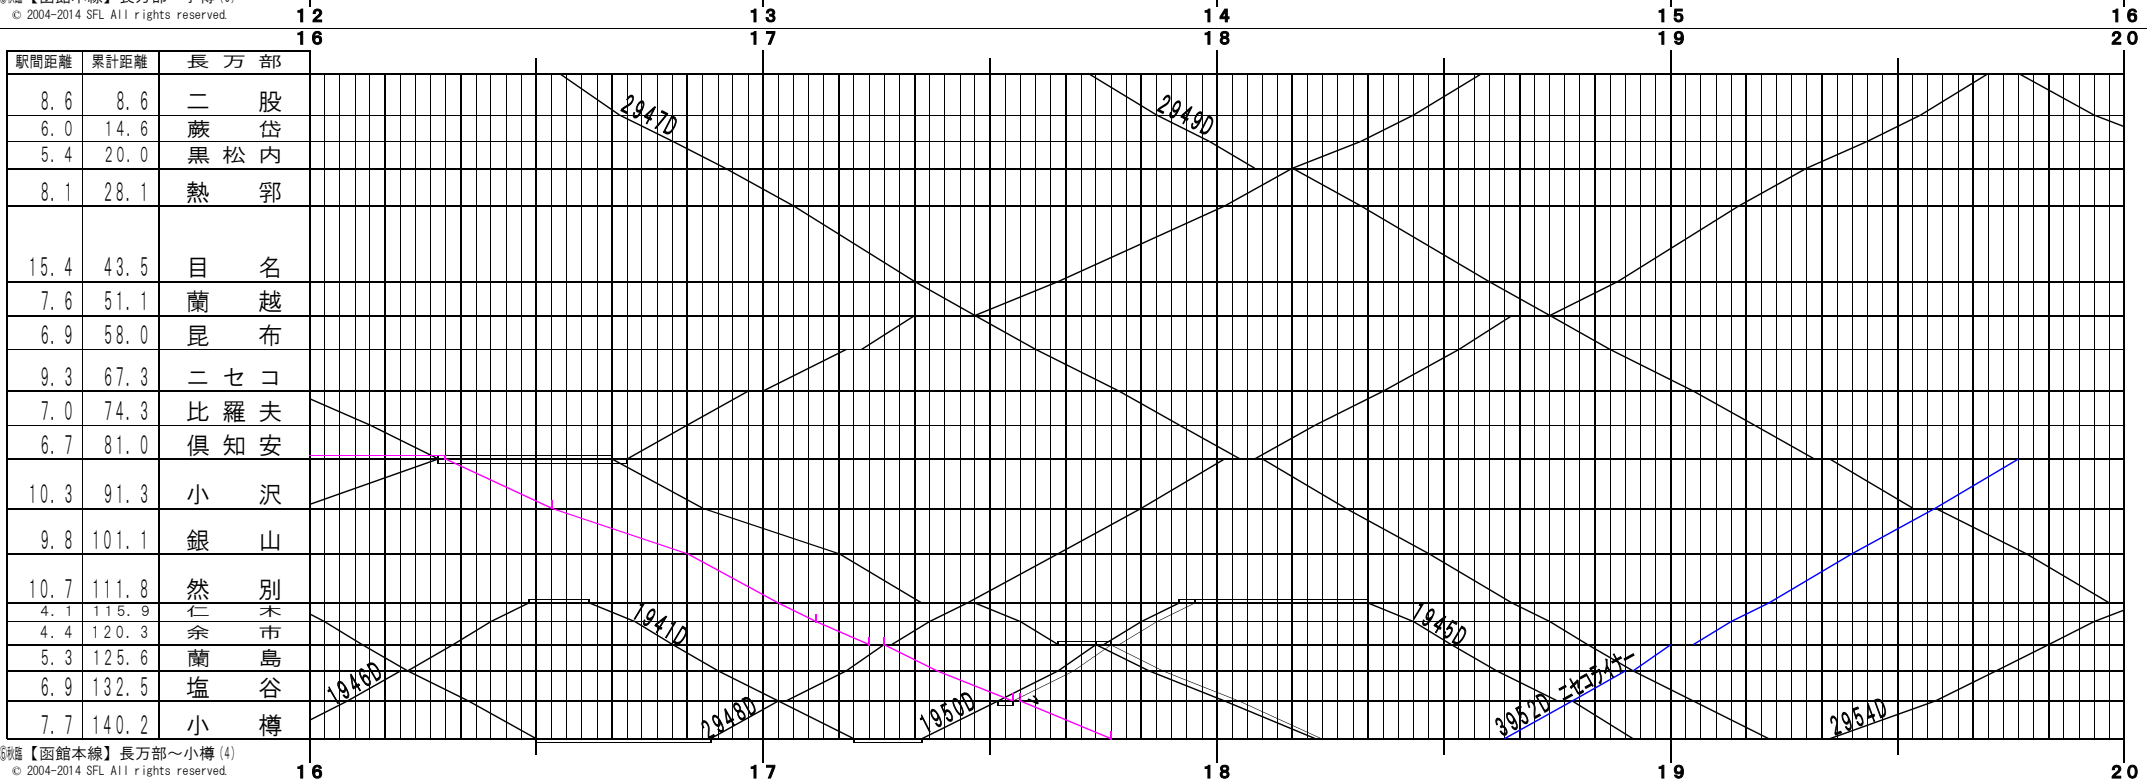

⑥函館【函館本線】長万部～小樽 (1)
© 2004-2014 SFL All rights reserved.

⑦函館【函館本線】長万部～小樽 (2)
© 2004-2014 SFL All rights reserved.

⑥函館【函館本線】長万部～小樽 (3)
© 2004-2014 SFL All rights reserved.

⑦函館【函館本線】長万部～小樽 (4)
© 2004-2014 SFL All rights reserved.