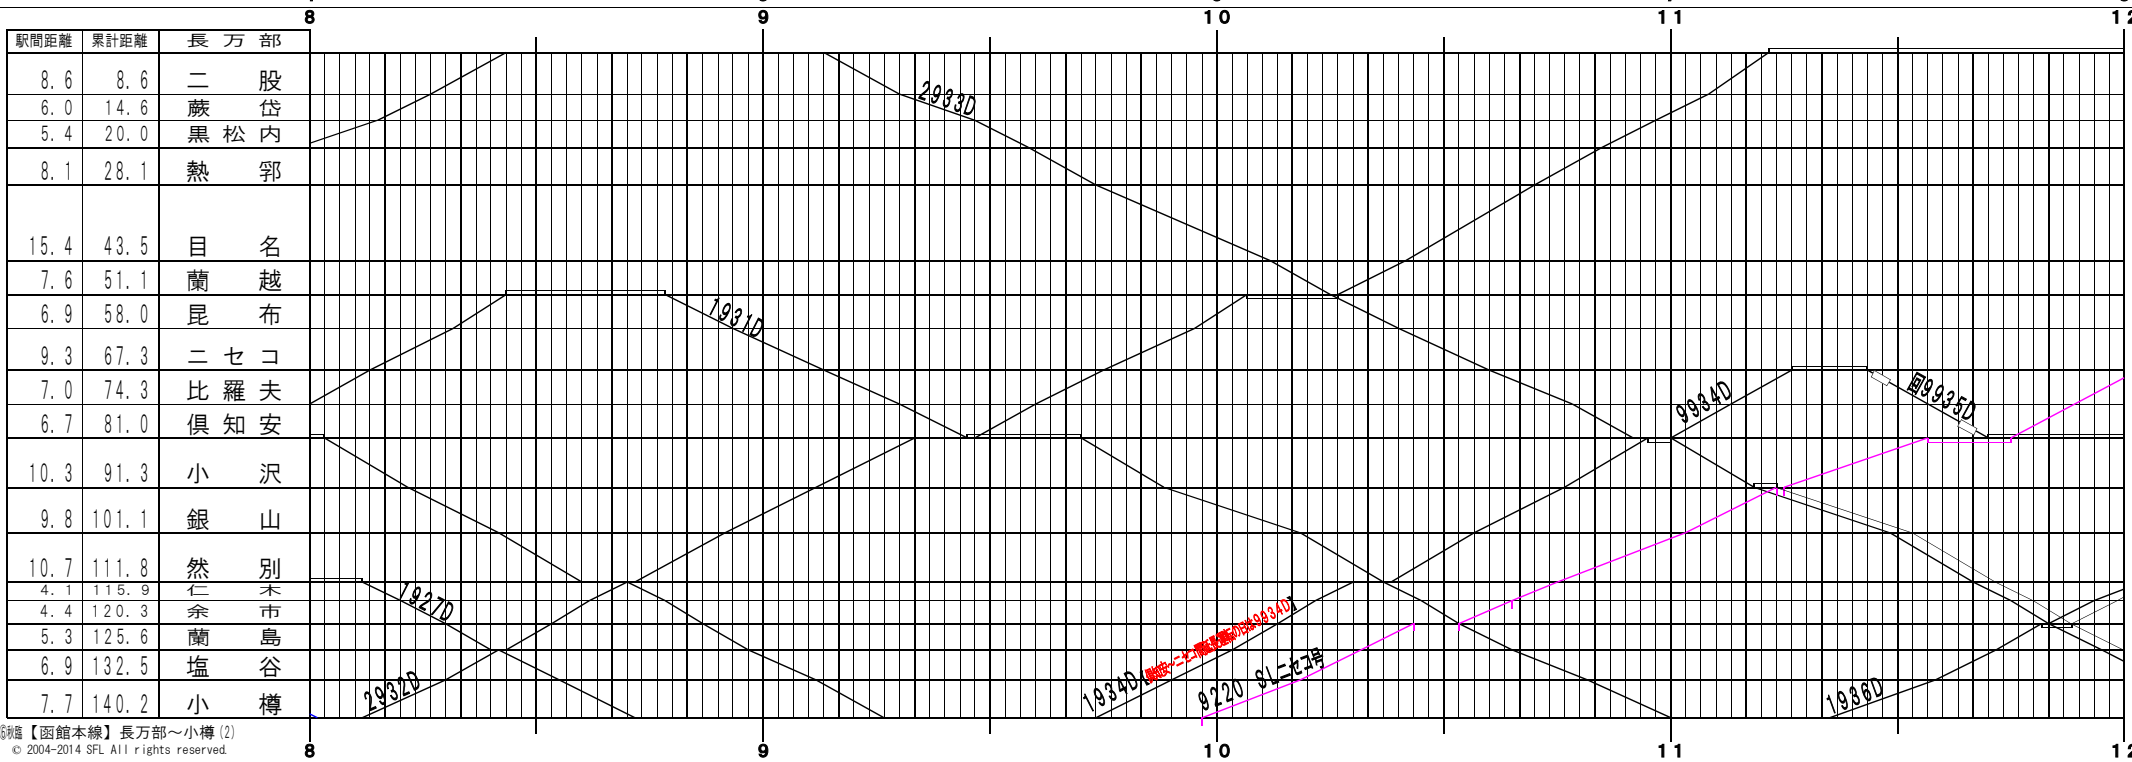

⑥函館【函館本線】長万部～小樽 (1)
© 2004-2014 SFL All rights reserved.

⑦函館【函館本線】長万部～小樽 (2)
© 2004-2014 SFL All rights reserved.

⑥函館【函館本線】長万部～小樽 (3)
© 2004-2014 SFL All rights reserved.

⑦函館【函館本線】長万部～小樽 (4)
© 2004-2014 SFL All rights reserved.