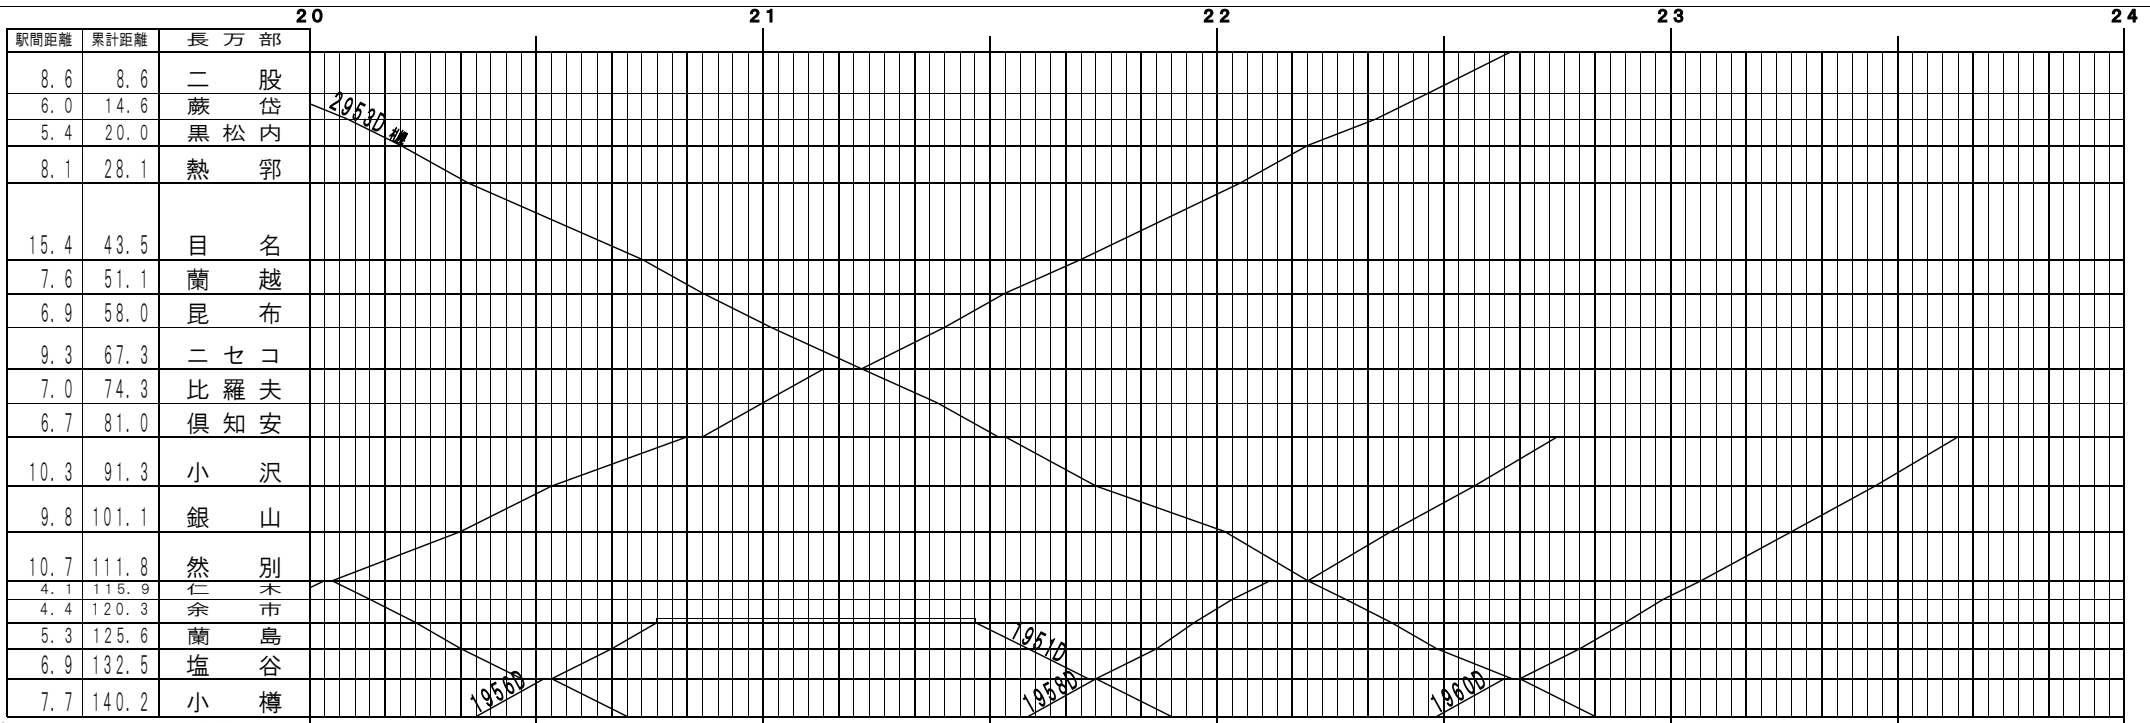

⑥函館【函館本線】長万部～小樽 (1)
© 2004-2014 SFL All rights reserved.

⑦函館【函館本線】長万部～小樽 (2)
© 2004-2014 SFL All rights reserved.

⑥函館【函館本線】長万部～小樽 (3)
© 2004-2014 SFL All rights reserved.

⑦函館【函館本線】長万部～小樽 (4)
© 2004-2014 SFL All rights reserved.