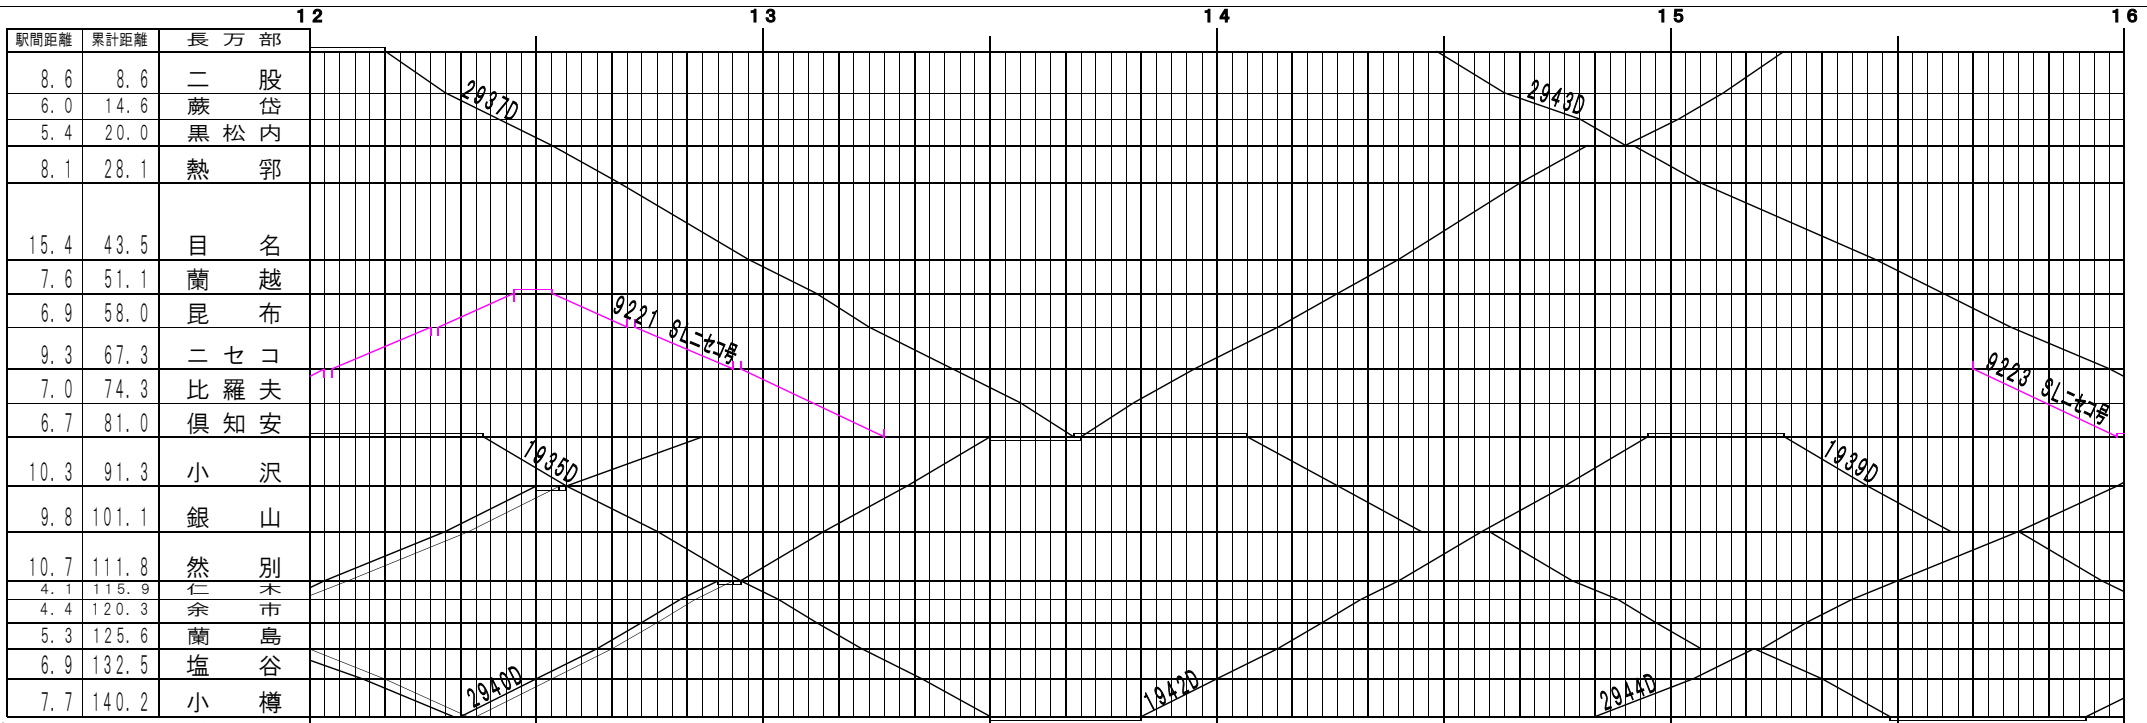

⑥函館【函館本線】長万部～小樽 (1)
© 2004-2014 SFL All rights reserved.

⑦函館【函館本線】長万部～小樽 (2)
© 2004-2014 SFL All rights reserved.

⑥函館【函館本線】長万部～小樽 (3)
© 2004-2014 SFL All rights reserved.

⑦函館【函館本線】長万部～小樽 (4)
© 2004-2014 SFL All rights reserved.

©神道【函館本線】長万部～小樽 (5)
© 2004-2014 SFL All rights reserved.

©神道【函館本線】長万部～小樽 (6)
© 2004-2014 SFL All rights reserved.