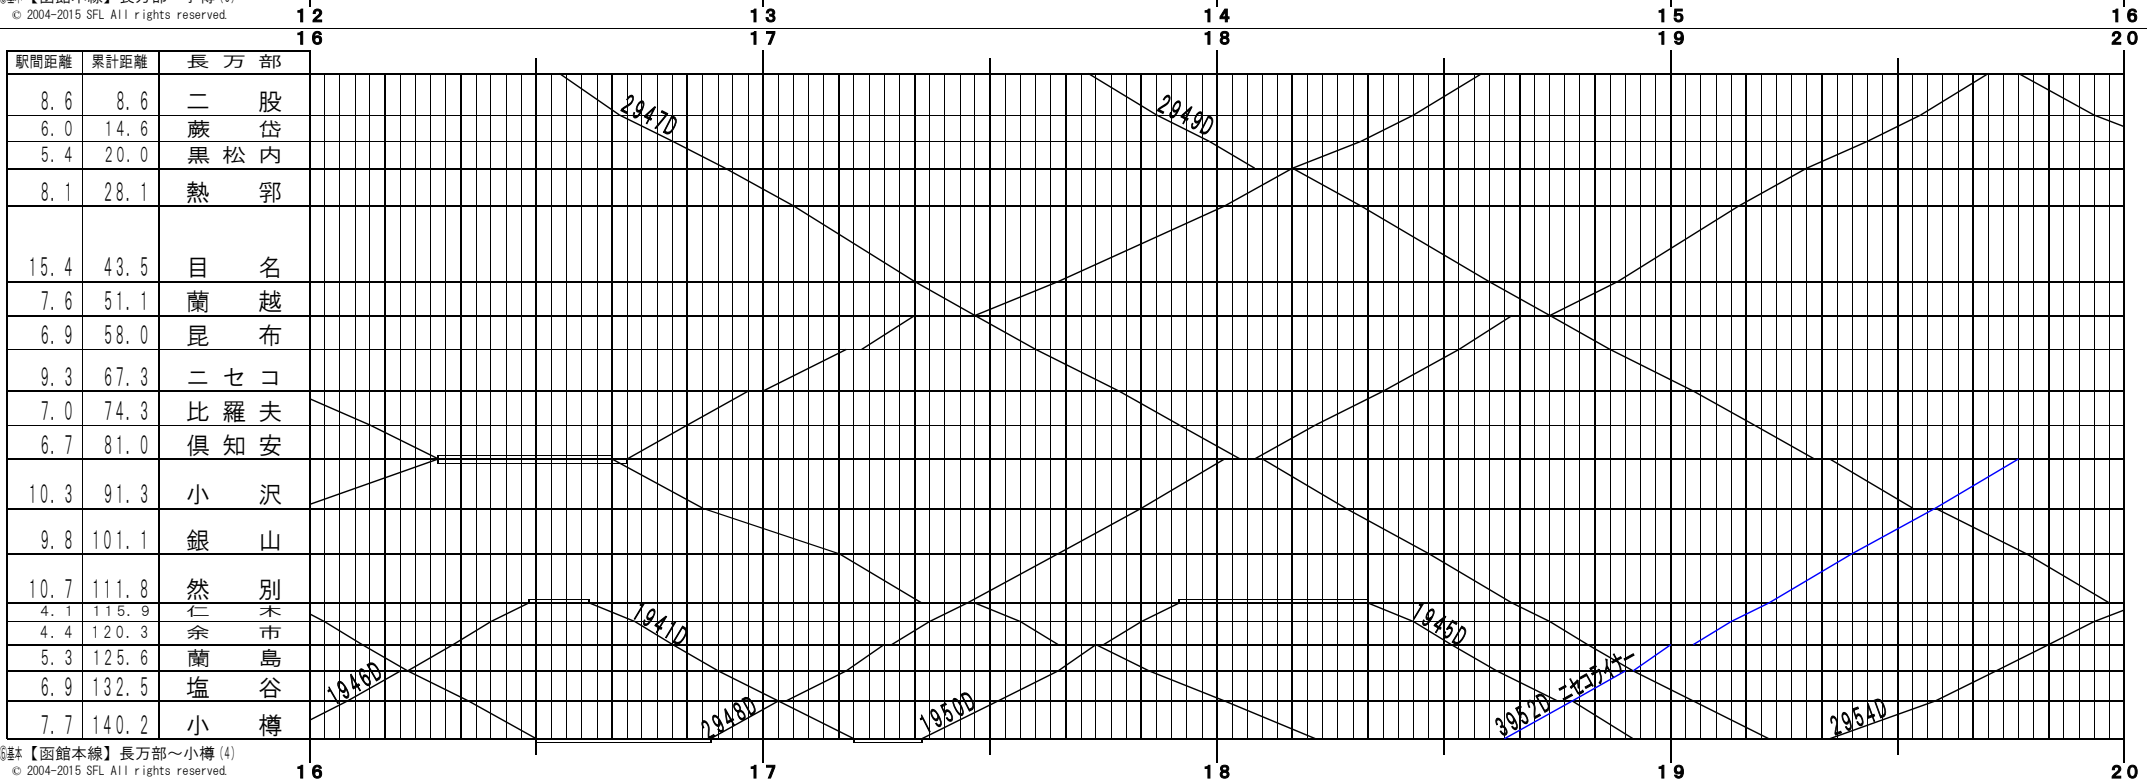

④基本【函館本線】長万部～小樽 (1)
© 2004-2015 SFL All rights reserved.

⑤基本【函館本線】長万部～小樽 (2)
© 2004-2015 SFL All rights reserved.

④基本【函館本線】長万部～小樽 (3)
© 2004-2015 SFL All rights reserved.

④基本【函館本線】長万部～小樽 (4)
© 2004-2015 SFL All rights reserved.

⑤基本【函館本線】長万部～小樽 (5)
© 2004-2015 SFL All rights reserved.

⑥基本【函館本線】長万部～小樽 (6)
© 2004-2015 SFL All rights reserved.