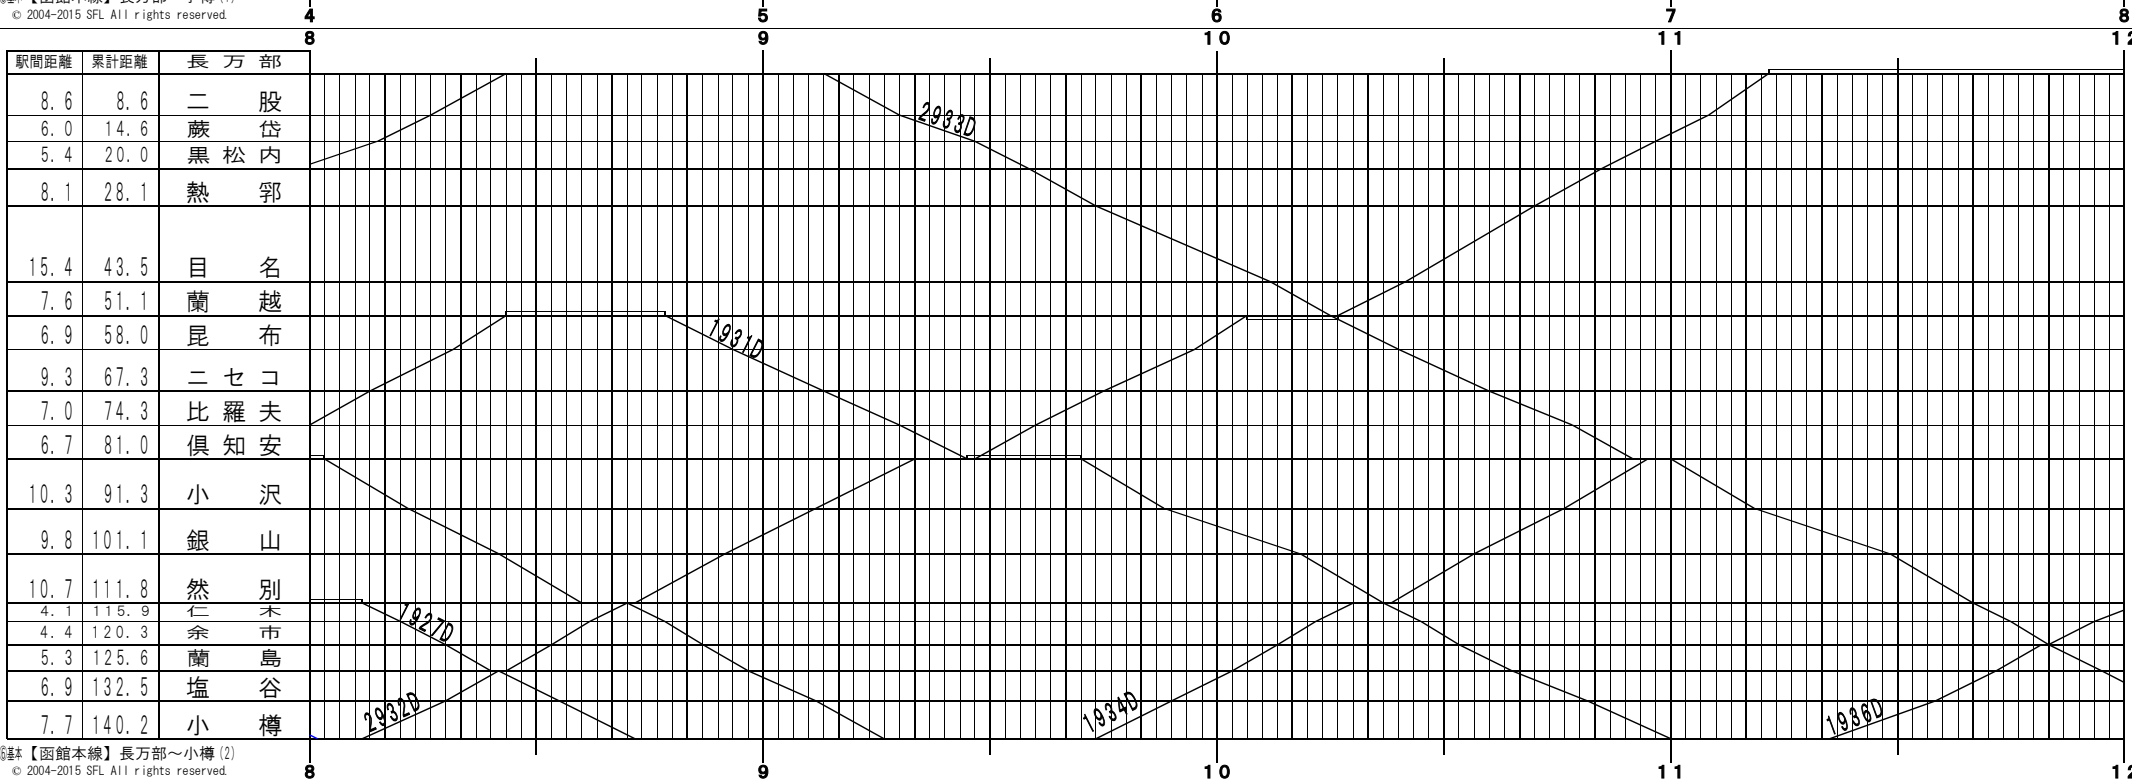

④基本【函館本線】長万部～小樽 (1)
© 2004-2015 SFL All rights reserved.

⑤基本【函館本線】長万部～小樽 (2)
© 2004-2015 SFL All rights reserved.

④基本【函館本線】長万部～小樽 (3)
© 2004-2015 SFL All rights reserved.

④基本【函館本線】長万部～小樽 (4)
© 2004-2015 SFL All rights reserved.

⑤基本【函館本線】長万部～小樽 (5)
© 2004-2015 SFL All rights reserved.

⑥基本【函館本線】長万部～小樽 (6)
© 2004-2015 SFL All rights reserved.