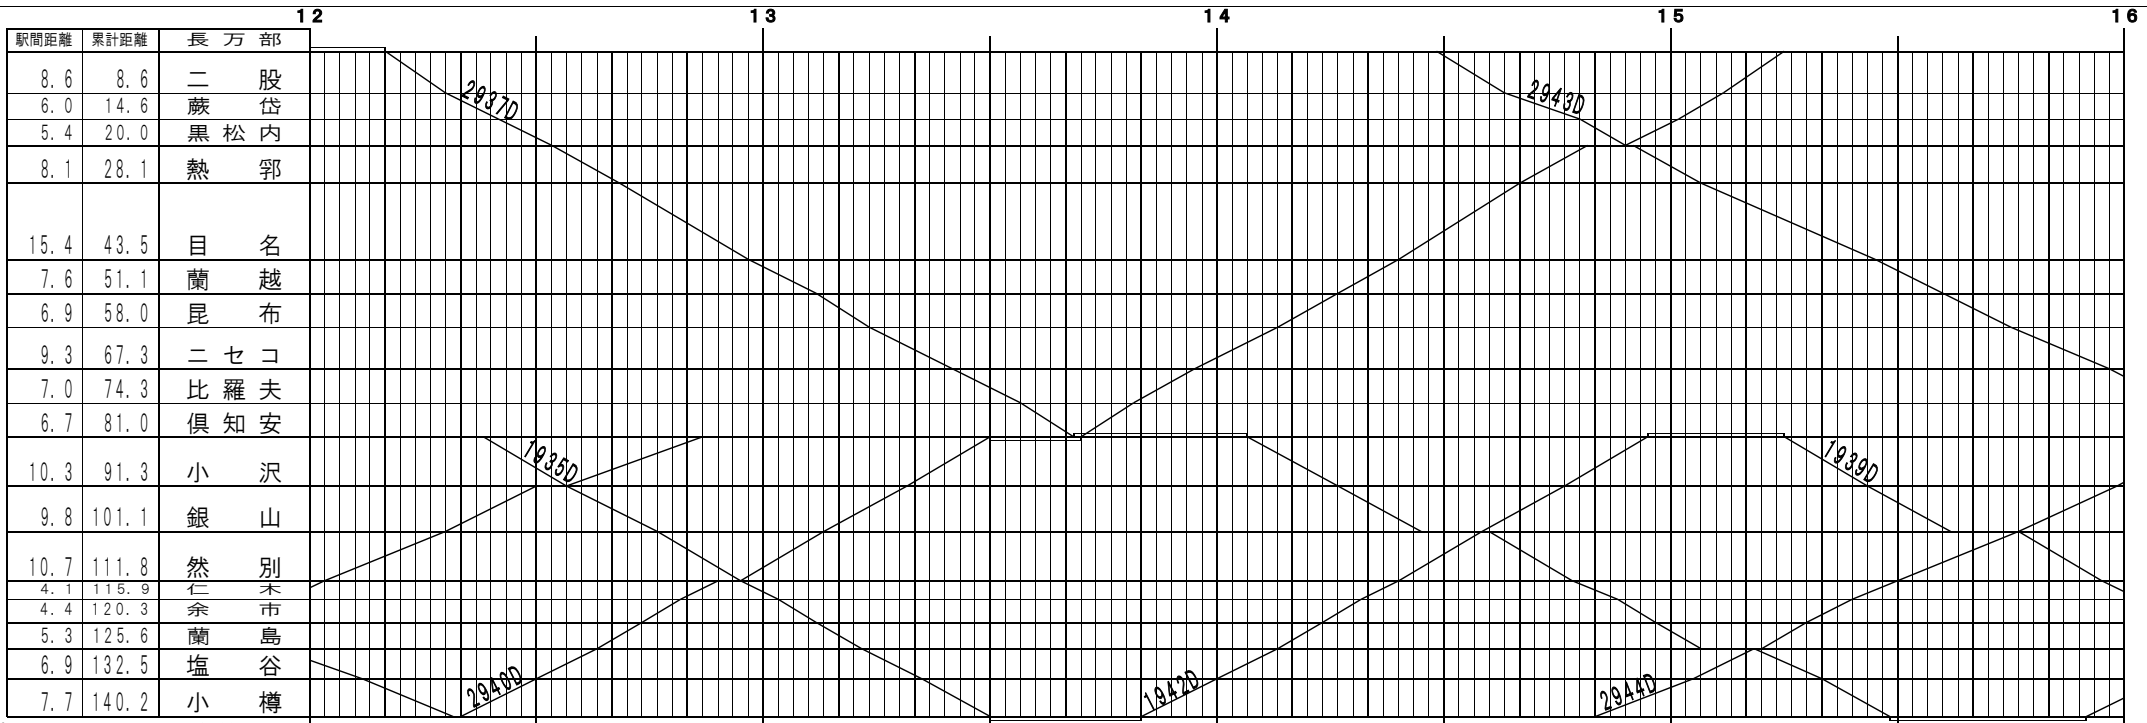

④基本【函館本線】長万部～小樽 (1)
© 2004-2015 SFL All rights reserved.

⑤基本【函館本線】長万部～小樽 (2)
© 2004-2015 SFL All rights reserved.

④基本【函館本線】長万部～小樽 (3)
© 2004-2015 SFL All rights reserved.

④基本【函館本線】長万部～小樽 (4)
© 2004-2015 SFL All rights reserved.

⑤基本【函館本線】長万部～小樽 (5)
© 2004-2015 SFL All rights reserved.

⑥基本【函館本線】長万部～小樽 (6)
© 2004-2015 SFL All rights reserved.