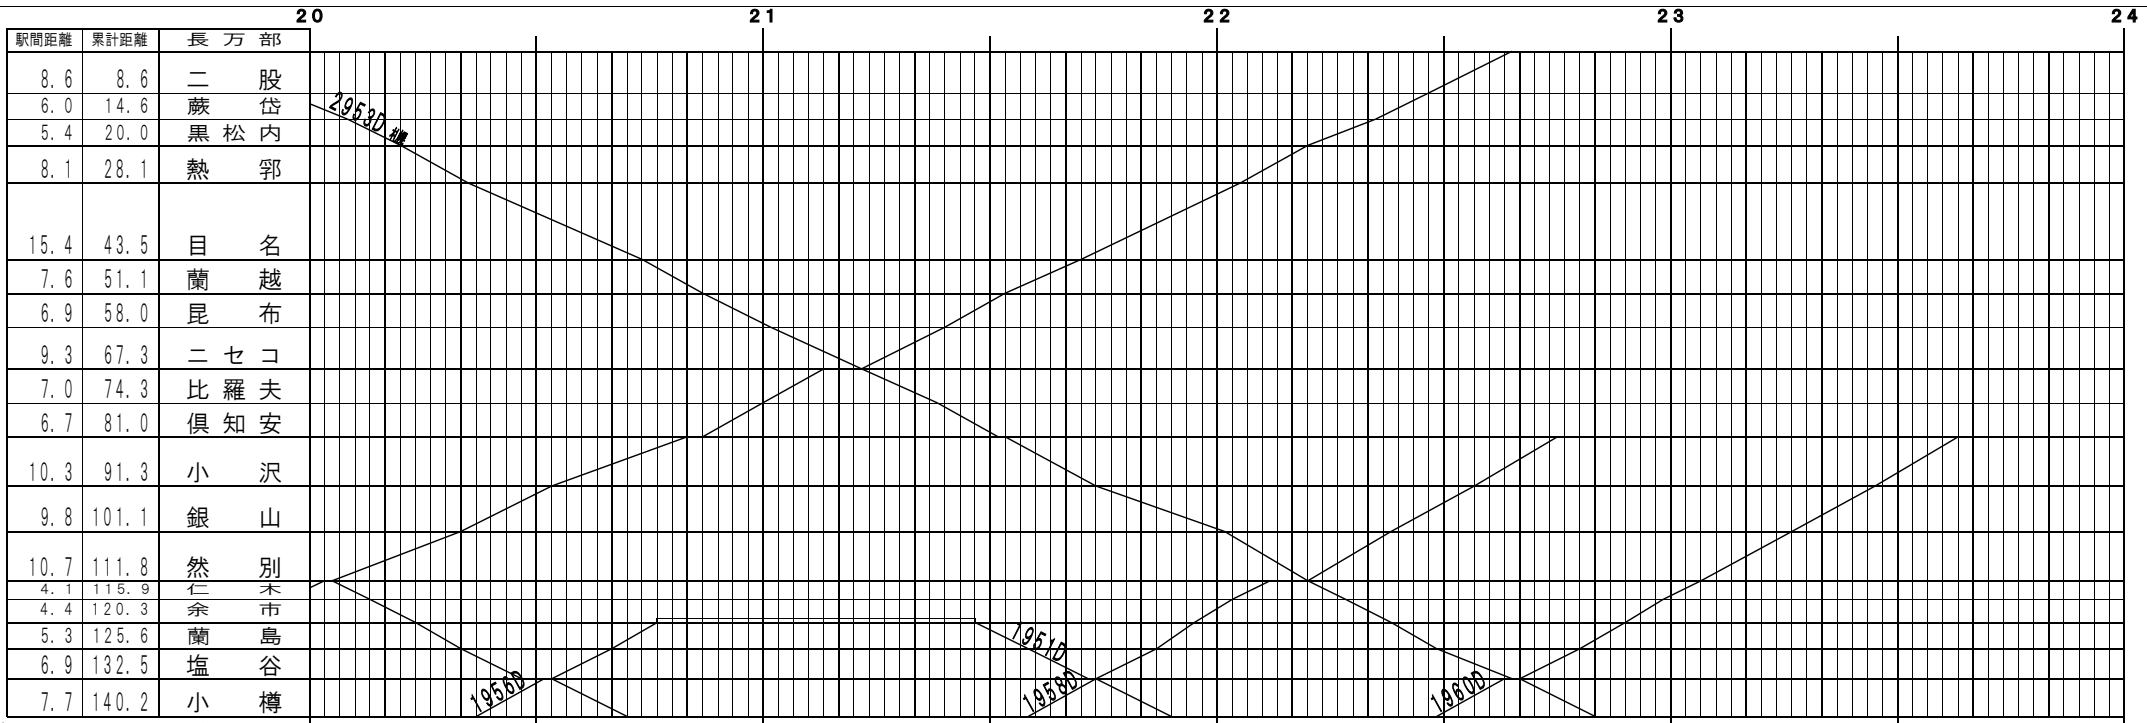

④基本【函館本線】長万部～小樽 (1)
© 2004-2015 SFL All rights reserved.

⑤基本【函館本線】長万部～小樽 (2)
© 2004-2015 SFL All rights reserved.

④基本【函館本線】長万部～小樽 (3)
© 2004-2015 SFL All rights reserved.

④基本【函館本線】長万部～小樽 (4)
© 2004-2015 SFL All rights reserved.

⑤基本【函館本線】長万部～小樽 (5)
© 2004-2015 SFL All rights reserved.

⑥基本【函館本線】長万部～小樽 (6)
© 2004-2015 SFL All rights reserved.