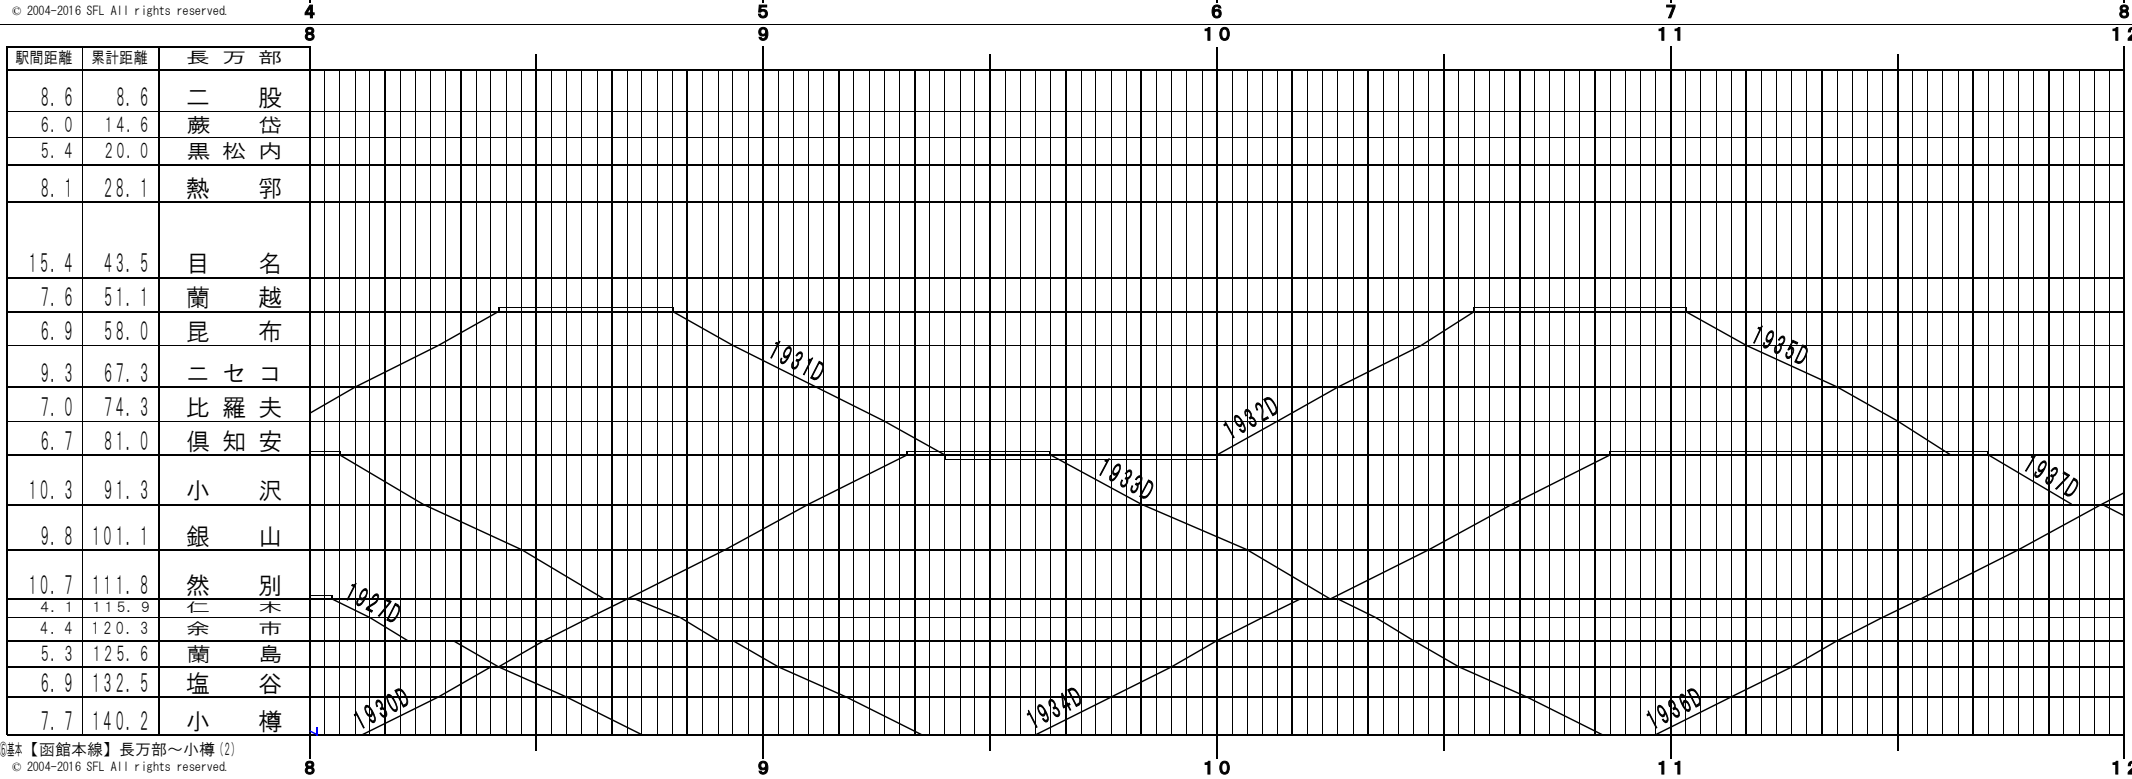

⑤基本【函館本線】長万部～小樽 (1)
© 2004-2016 SFL All rights reserved.

⑥基本【函館本線】長万部～小樽 (2)
© 2004-2016 SFL All rights reserved.

③基本【函館本線】長万部～小樽(3)
© 2004-2016 SFL All rights reserved.

④基本【函館本線】長万部～小樽(4)
© 2004-2016 SFL All rights reserved.

⑤基本【函館本線】長万部～小樽 (5)
© 2004-2016 SFL All rights reserved.

⑥基本【函館本線】長万部～小樽 (6)
© 2004-2016 SFL All rights reserved.