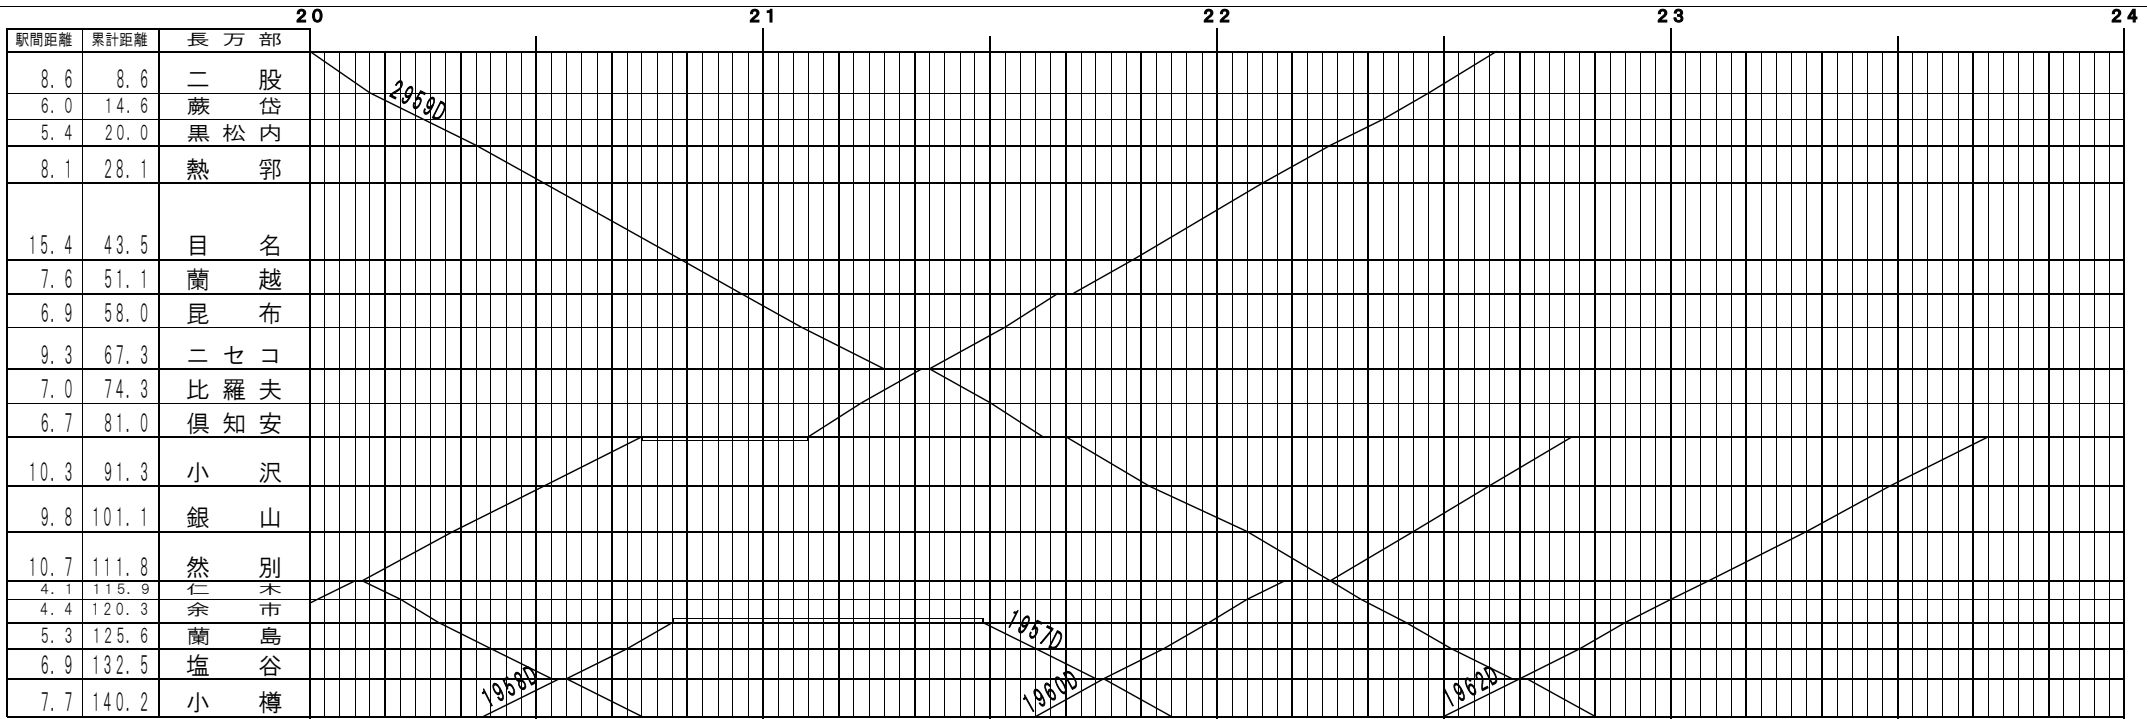

⑤基本【函館本線】長万部～小樽 (1)
© 2004-2016 SFL All rights reserved.

⑥基本【函館本線】長万部～小樽 (2)
© 2004-2016 SFL All rights reserved.

③基本【函館本線】長万部～小樽(3)
© 2004-2016 SFL All rights reserved.

④基本【函館本線】長万部～小樽(4)
© 2004-2016 SFL All rights reserved.

⑤基本【函館本線】長万部～小樽 (5)
© 2004-2016 SFL All rights reserved.

⑥基本【函館本線】長万部～小樽 (6)
© 2004-2016 SFL All rights reserved.