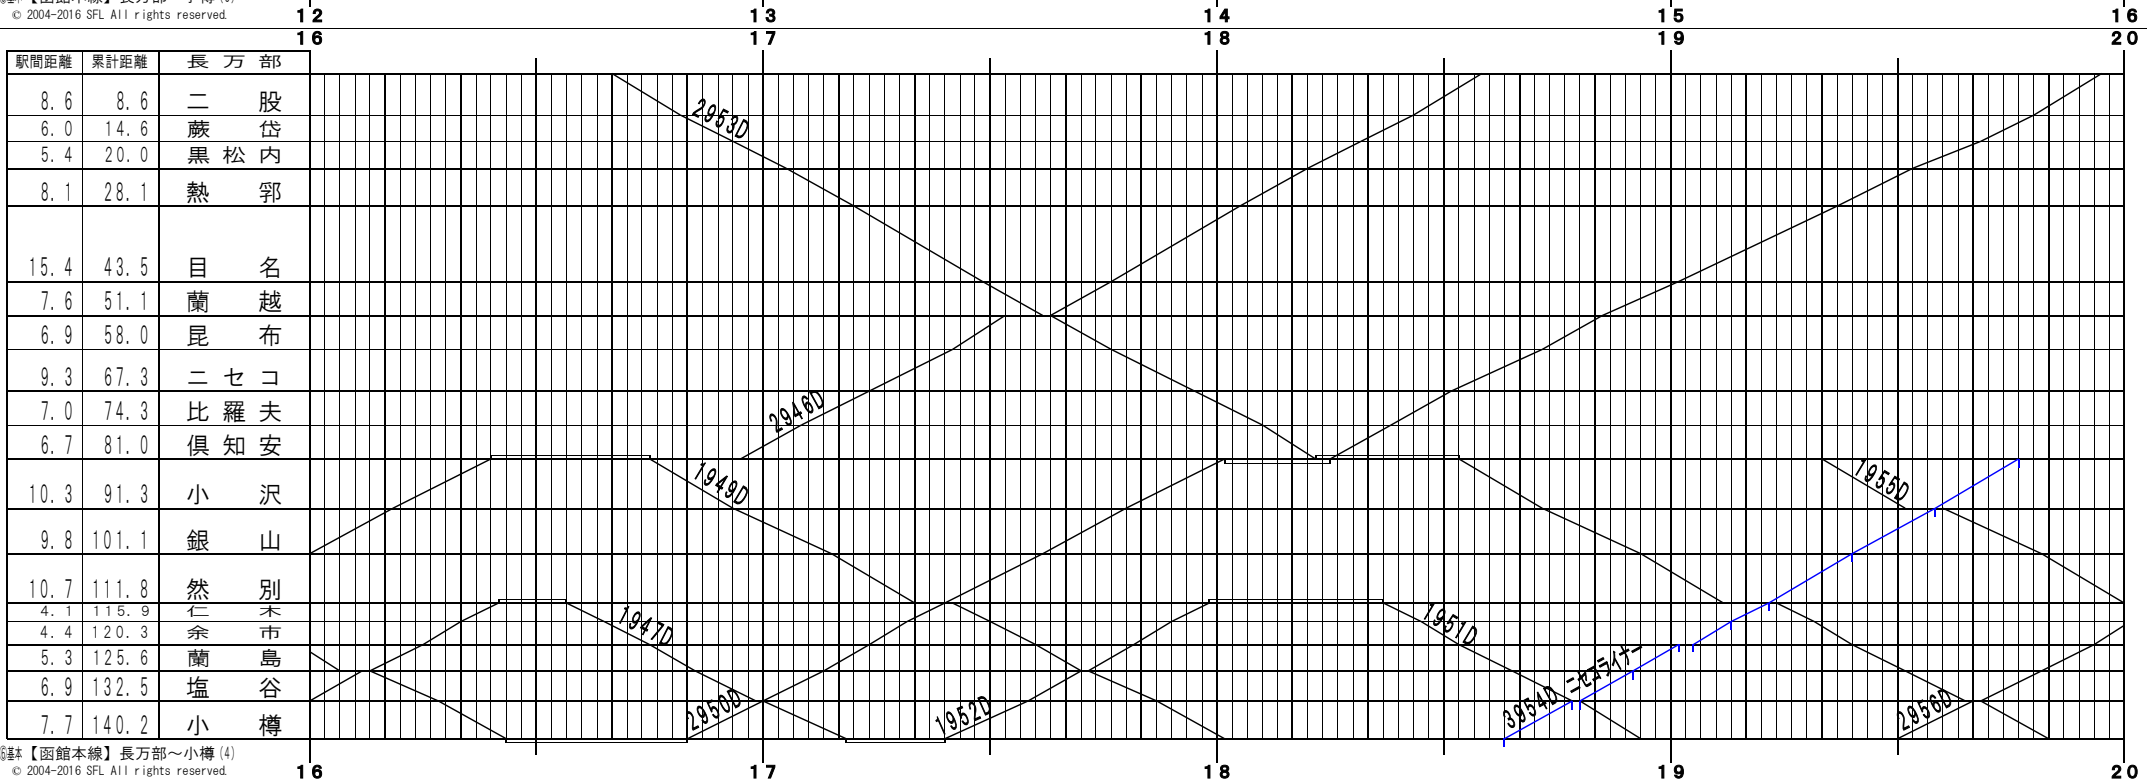

⑤基本【函館本線】長万部～小樽 (1)
© 2004-2016 SFL All rights reserved.

⑥基本【函館本線】長万部～小樽 (2)
© 2004-2016 SFL All rights reserved.

③基本【函館本線】長万部～小樽(3)
© 2004-2016 SFL All rights reserved.

④基本【函館本線】長万部～小樽(4)
© 2004-2016 SFL All rights reserved.

⑤基本【函館本線】長万部～小樽 (5)
© 2004-2016 SFL All rights reserved.

⑥基本【函館本線】長万部～小樽 (6)
© 2004-2016 SFL All rights reserved.