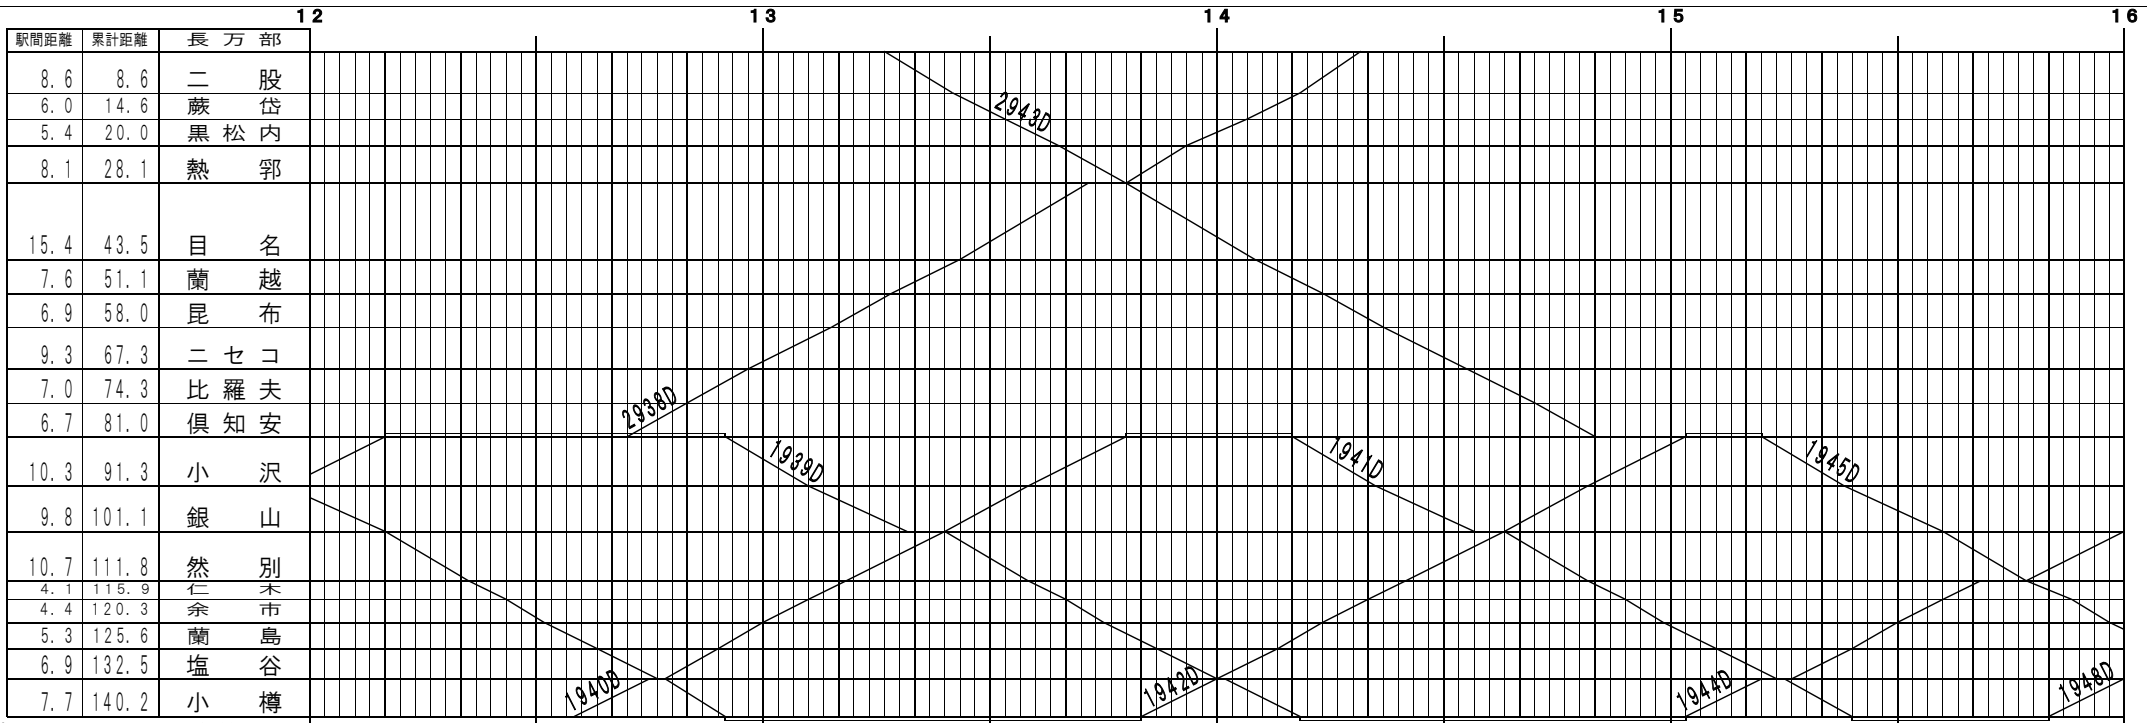

⑤基本【函館本線】長万部～小樽 (1)
© 2004-2016 SFL All rights reserved.

⑥基本【函館本線】長万部～小樽 (2)
© 2004-2016 SFL All rights reserved.

③基本【函館本線】長万部～小樽(3)
© 2004-2016 SFL All rights reserved.

④基本【函館本線】長万部～小樽(4)
© 2004-2016 SFL All rights reserved.

⑤基本【函館本線】長万部～小樽 (5)
© 2004-2016 SFL All rights reserved.

⑥基本【函館本線】長万部～小樽 (6)
© 2004-2016 SFL All rights reserved.