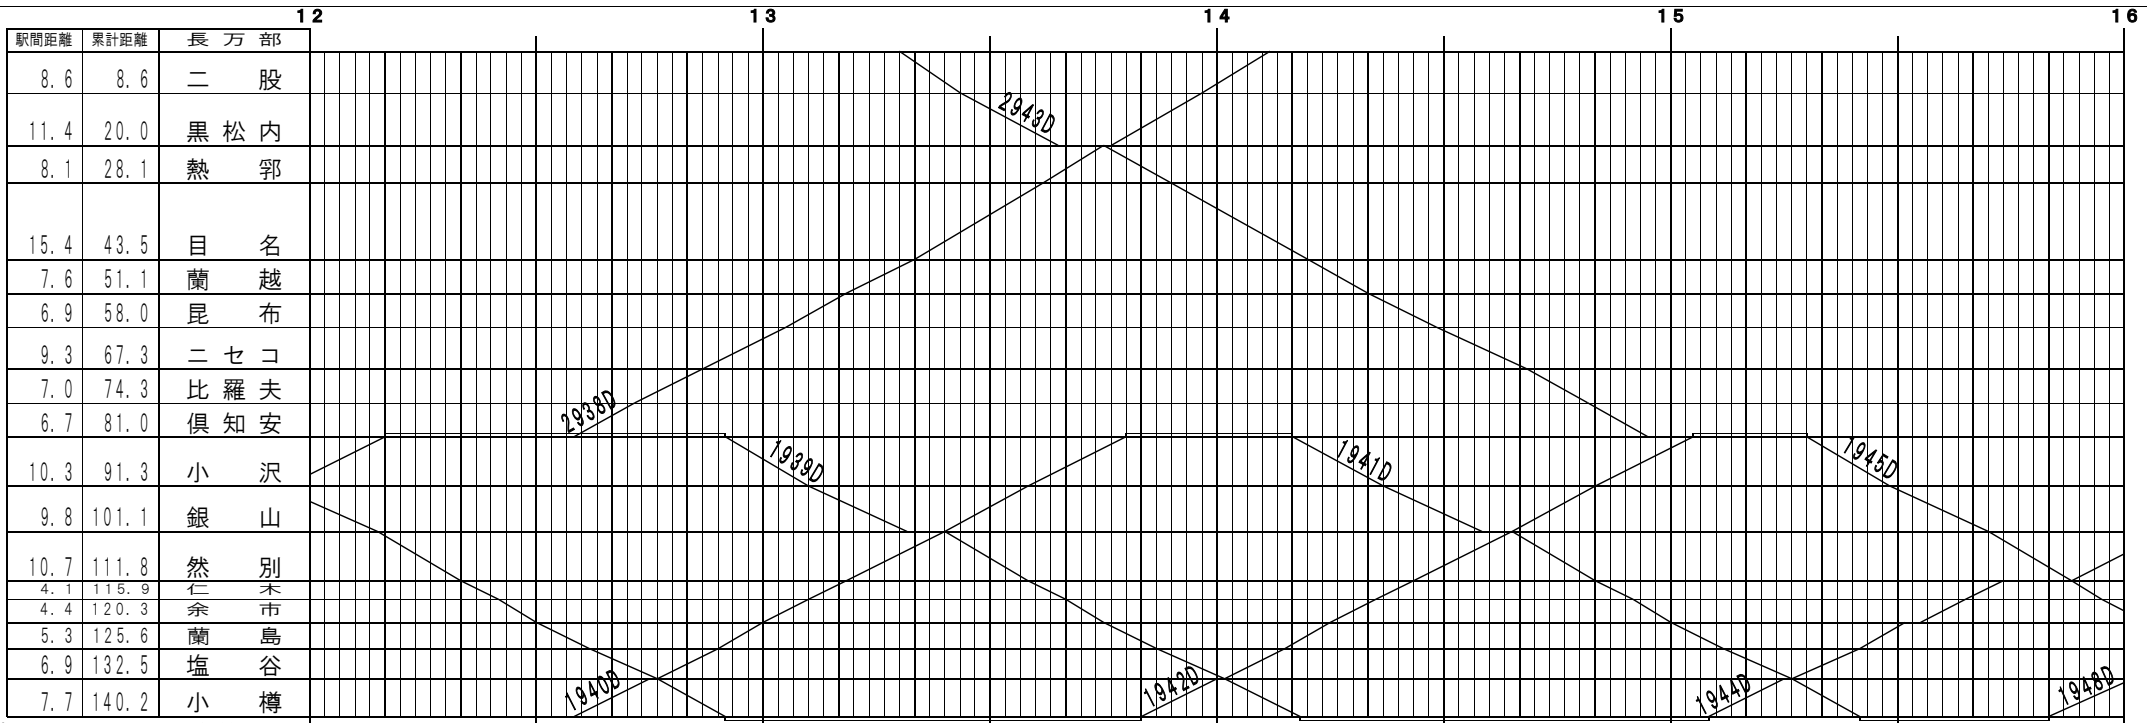

⑤基本【函館本線】長万部～小樽(1)
© 2004-2017 SFL All rights reserved.

⑤基本【函館本線】長万部～小樽(2)
© 2004-2017 SFL All rights reserved.

④基本【函館本線】長万部～小樽(3)
© 2004-2017 SFL All rights reserved.

④基本【函館本線】長万部～小樽(4)
© 2004-2017 SFL All rights reserved.

⑤基本【函館本線】長万部～小樽(5)
© 2004-2017 SFL All rights reserved.

⑥基本【函館本線】長万部～小樽(6)
© 2004-2017 SFL All rights reserved.