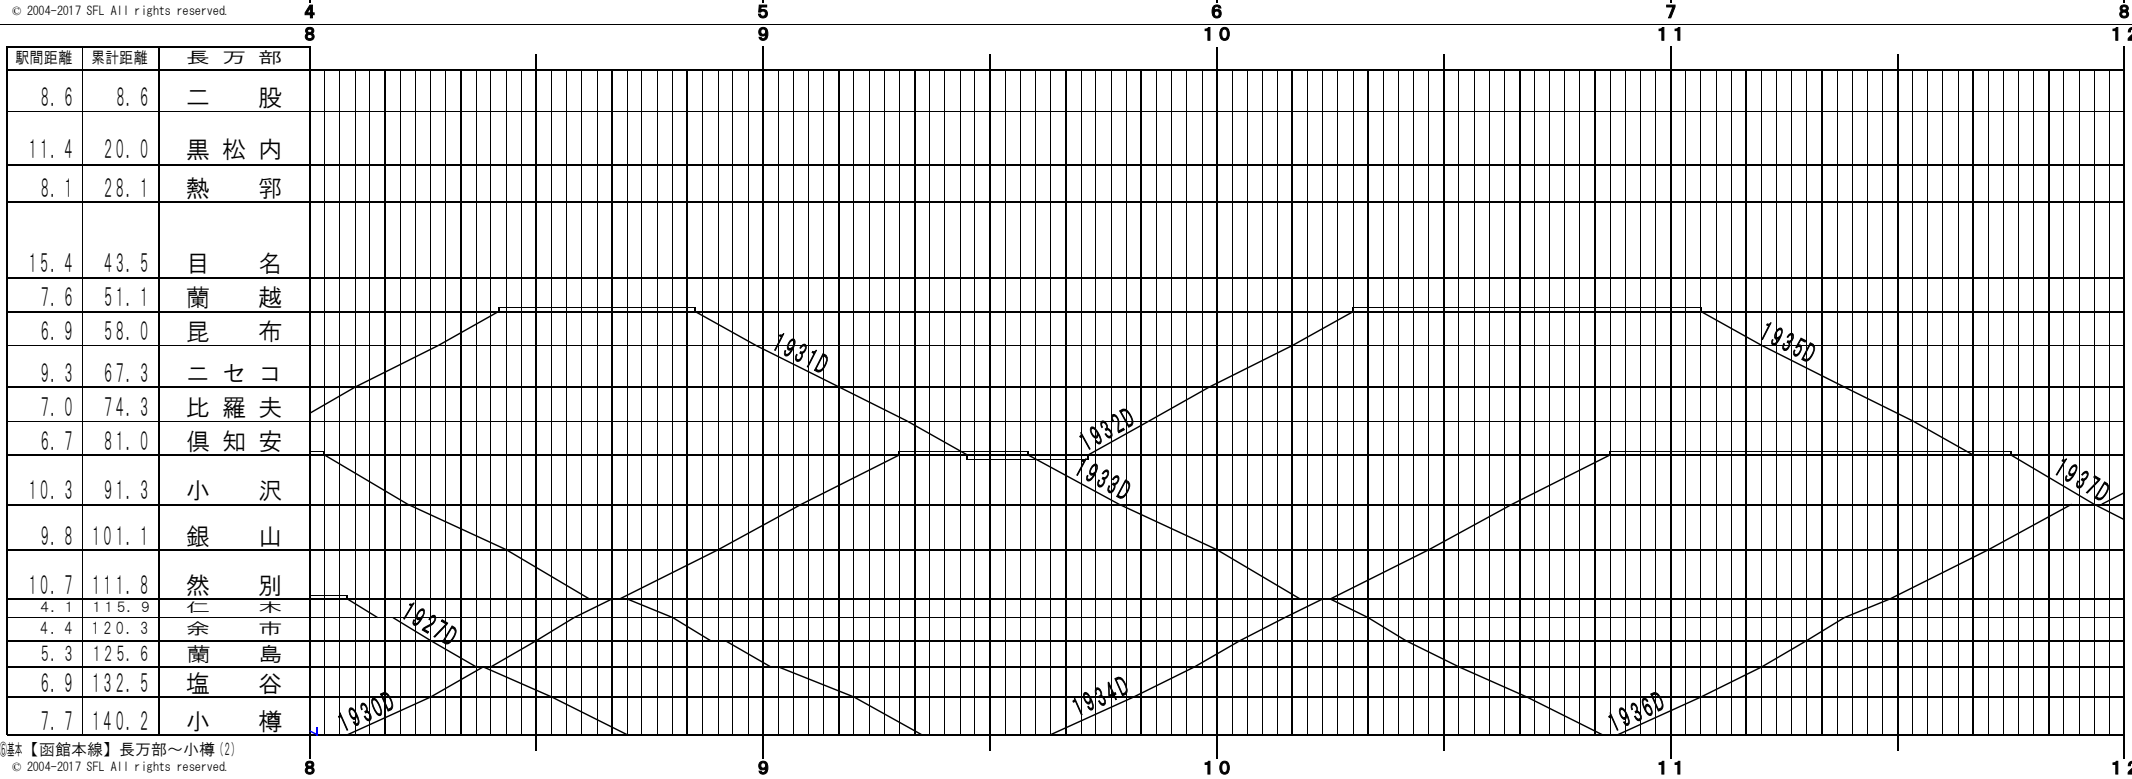

⑤基本【函館本線】長万部～小樽(1)
© 2004-2017 SFL All rights reserved.

⑤基本【函館本線】長万部～小樽(2)
© 2004-2017 SFL All rights reserved.

④基本【函館本線】長万部～小樽(3)
© 2004-2017 SFL All rights reserved.

④基本【函館本線】長万部～小樽(4)
© 2004-2017 SFL All rights reserved.

⑤基本【函館本線】長万部～小樽(5)
© 2004-2017 SFL All rights reserved.

⑥基本【函館本線】長万部～小樽(6)
© 2004-2017 SFL All rights reserved.