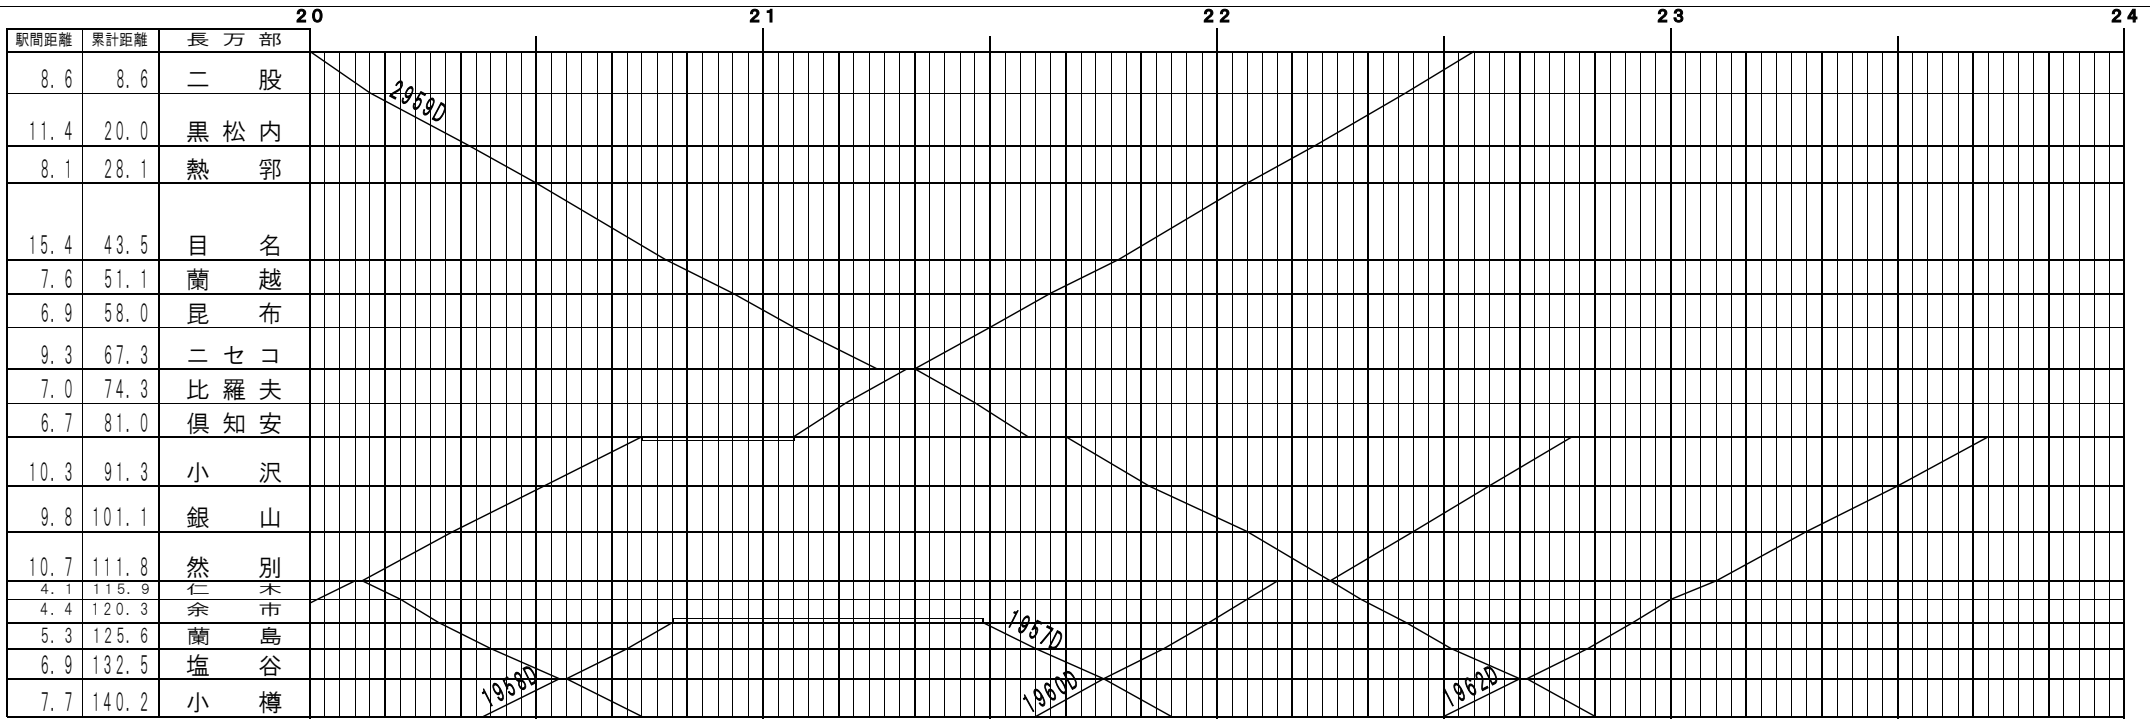

⑤基本【函館本線】長万部～小樽(1)
© 2004-2017 SFL All rights reserved.

⑤基本【函館本線】長万部～小樽(2)
© 2004-2017 SFL All rights reserved.

④基本【函館本線】長万部～小樽(3)
© 2004-2017 SFL All rights reserved.

④基本【函館本線】長万部～小樽(4)
© 2004-2017 SFL All rights reserved.

⑤基本【函館本線】長万部～小樽(5)
© 2004-2017 SFL All rights reserved.

⑥基本【函館本線】長万部～小樽(6)
© 2004-2017 SFL All rights reserved.