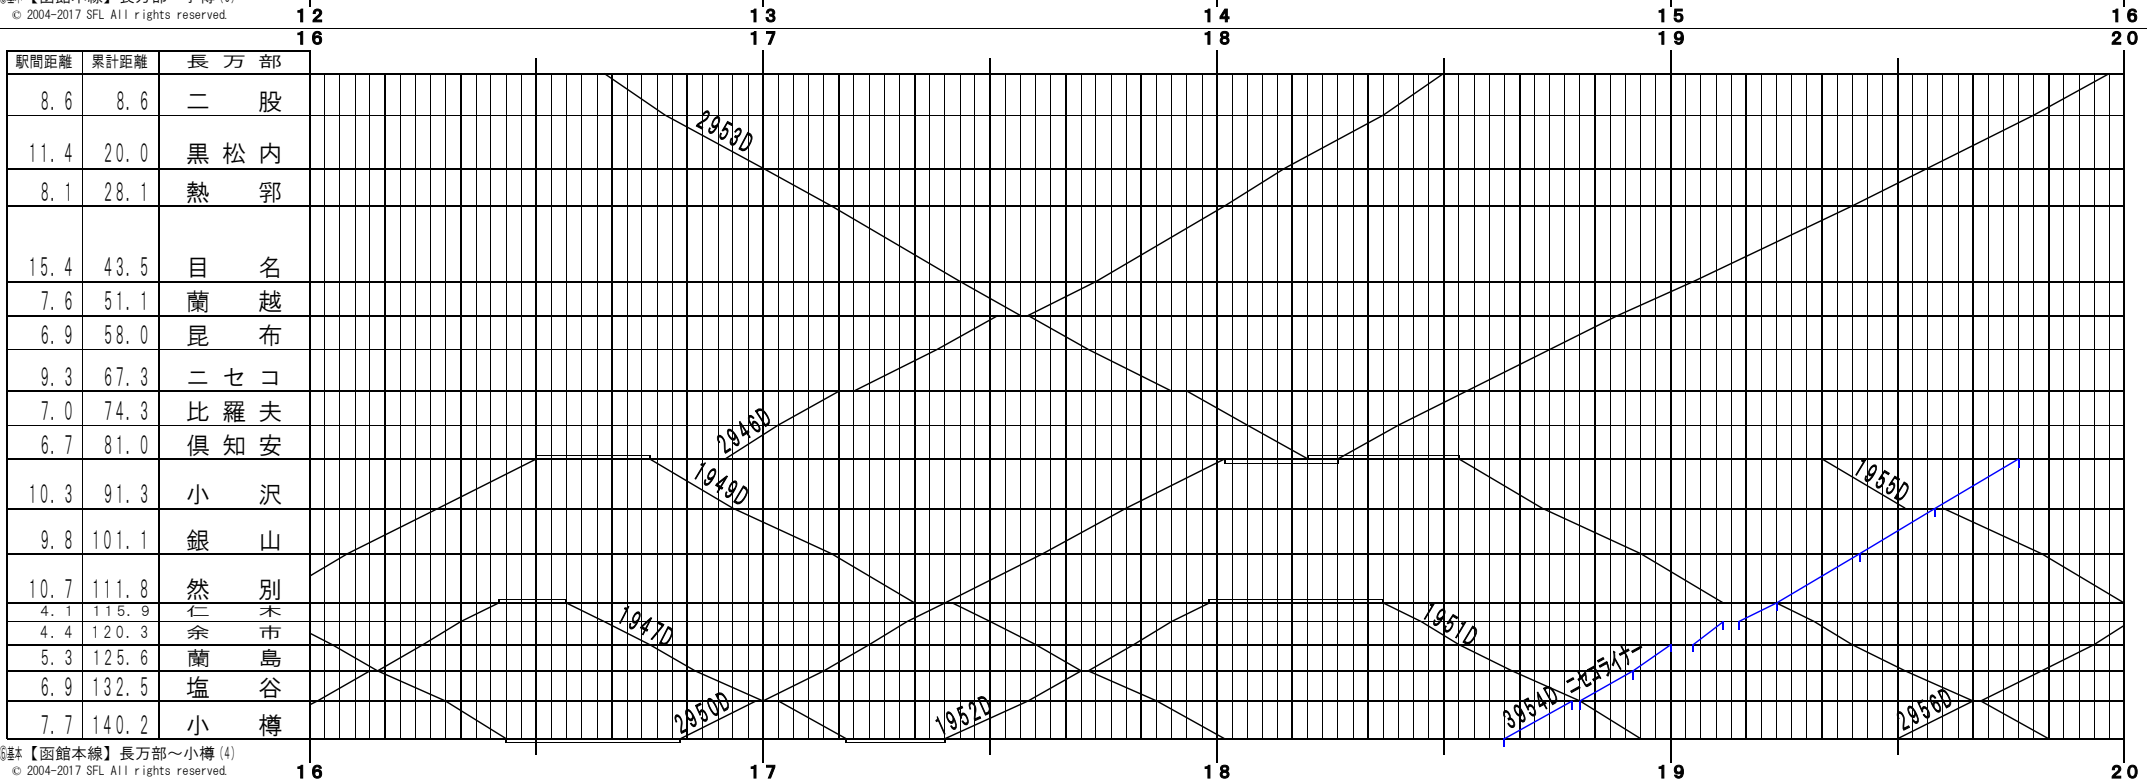

⑤基本【函館本線】長万部～小樽(1)
© 2004-2017 SFL All rights reserved.

⑤基本【函館本線】長万部～小樽(2)
© 2004-2017 SFL All rights reserved.

④基本【函館本線】長万部～小樽(3)
© 2004-2017 SFL All rights reserved.

④基本【函館本線】長万部～小樽(4)
© 2004-2017 SFL All rights reserved.

⑤基本【函館本線】長万部～小樽(5)
© 2004-2017 SFL All rights reserved.

⑥基本【函館本線】長万部～小樽(6)
© 2004-2017 SFL All rights reserved.