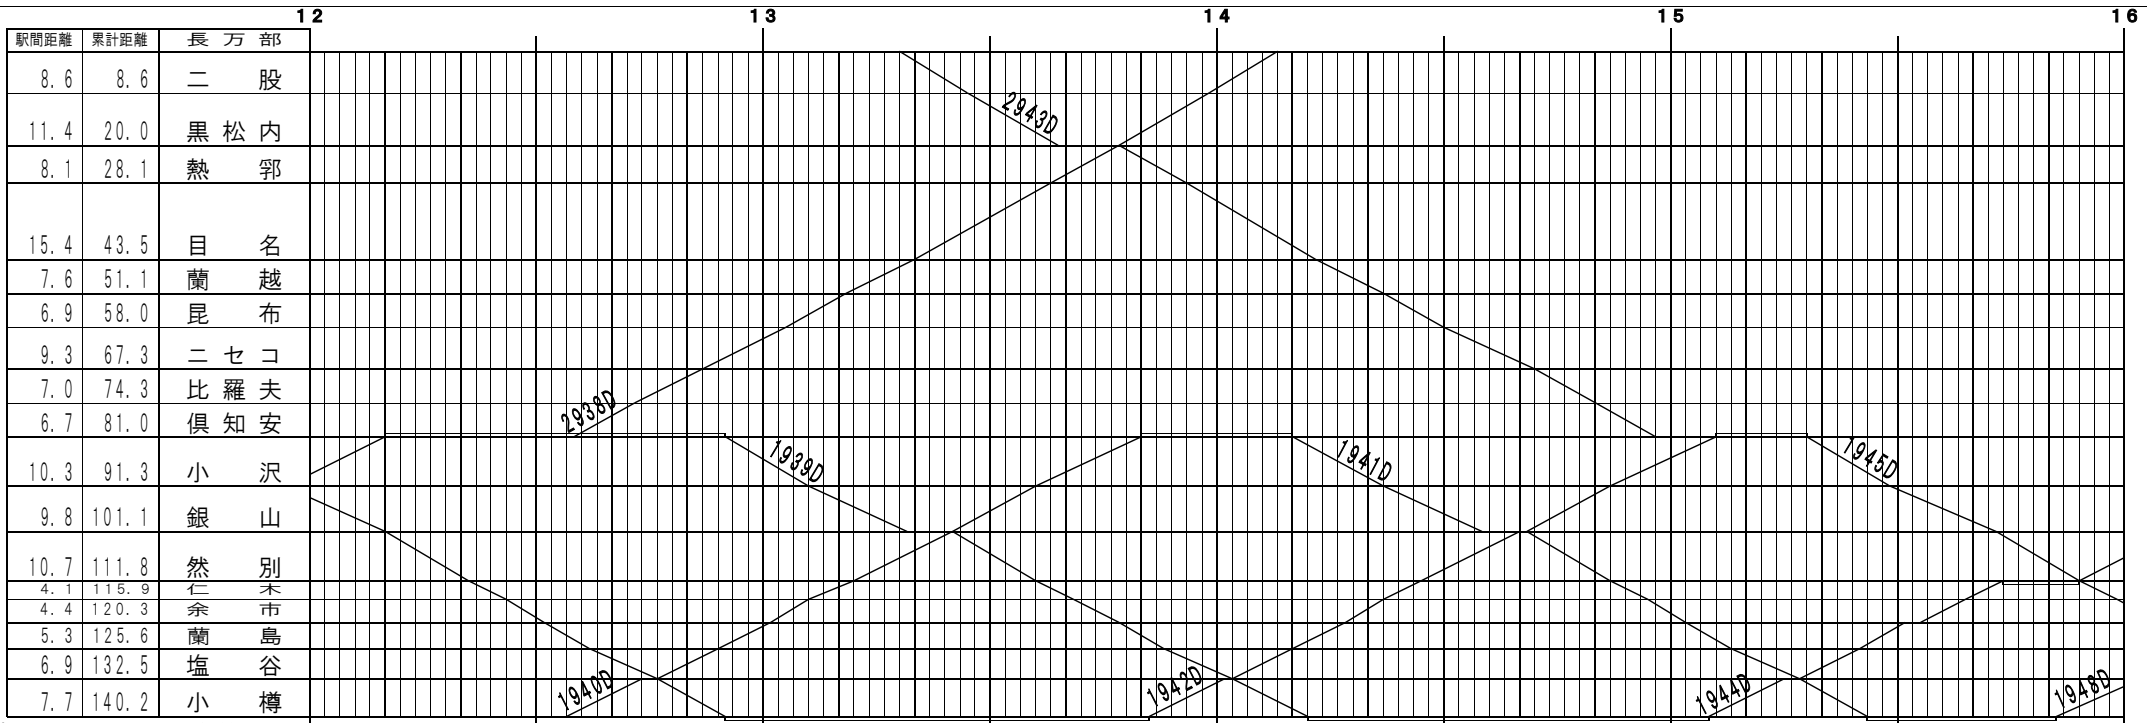

⑤基本【函館本線】長万部～小樽 (1)  
© 2004-2020 SFL All rights reserved.

⑤基本【函館本線】長万部～小樽 (2)  
© 2004-2020 SFL All rights reserved.

④基本【函館本線】長万部～小樽(3)  
© 2004-2020 SFL All rights reserved.

④基本【函館本線】長万部～小樽(4)  
© 2004-2020 SFL All rights reserved.

⑤基本【函館本線】長万部～小樽(5)  
© 2004-2020 SFL All rights reserved.

⑥基本【函館本線】長万部～小樽(6)  
© 2004-2020 SFL All rights reserved.