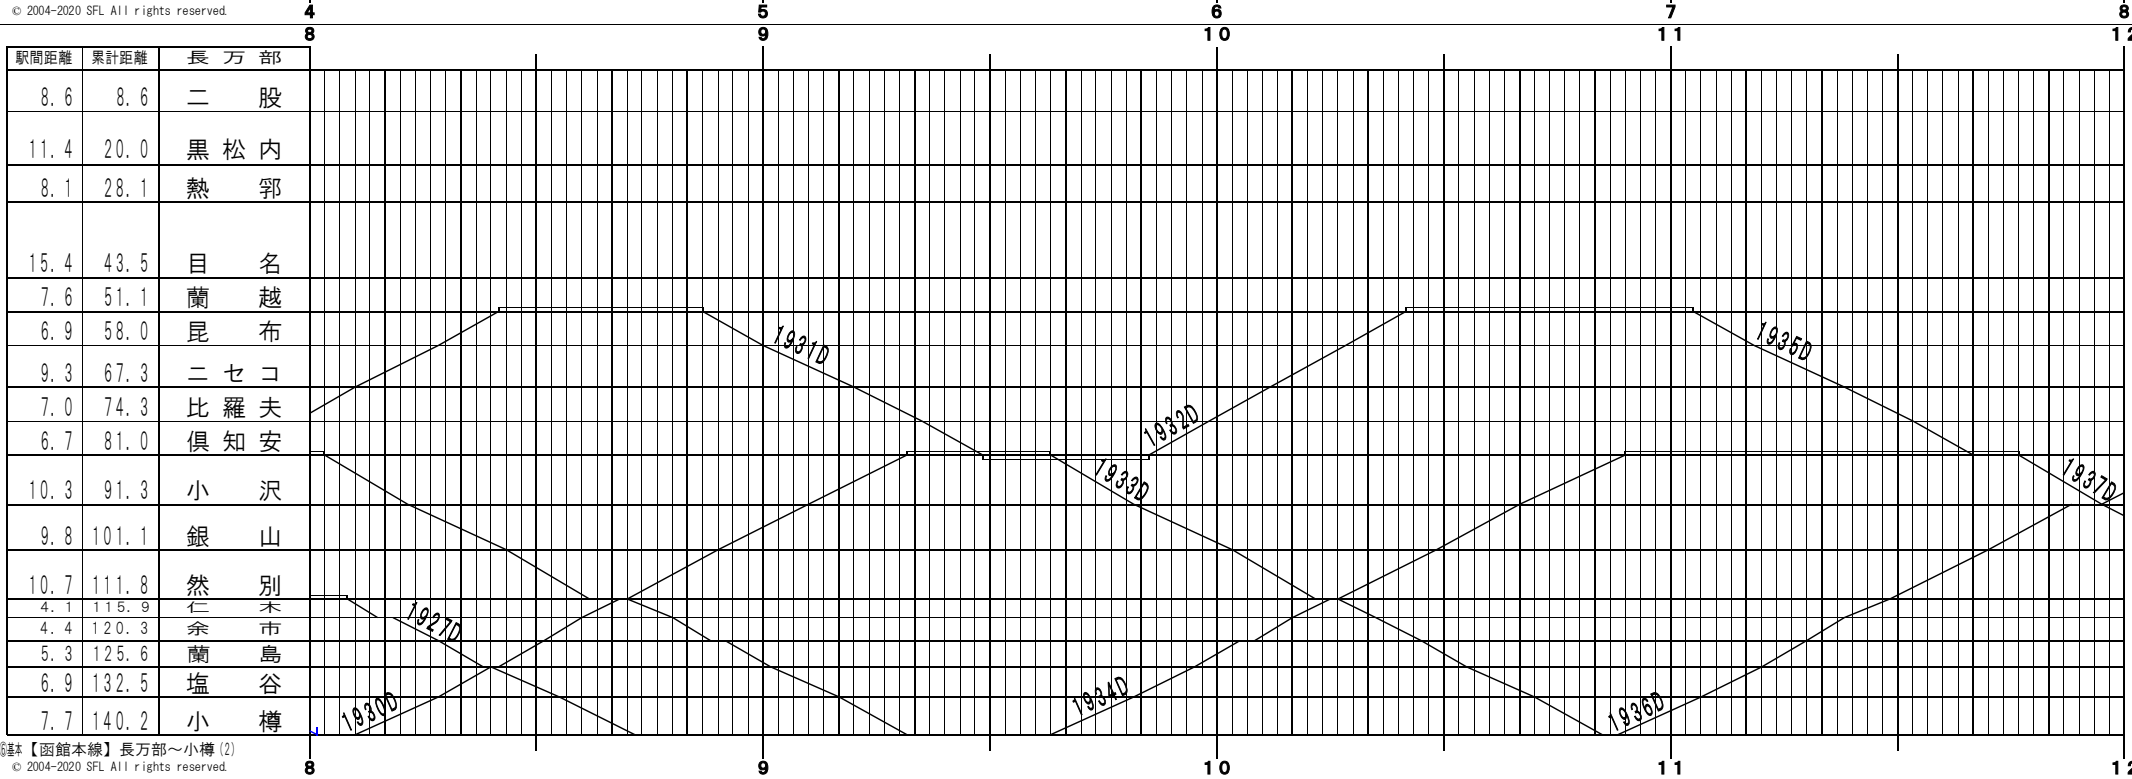

⑤基本【函館本線】長万部～小樽 (1)  
© 2004-2020 SFL All rights reserved.

⑤基本【函館本線】長万部～小樽 (2)  
© 2004-2020 SFL All rights reserved.

④基本【函館本線】長万部～小樽(3)  
© 2004-2020 SFL All rights reserved.

④基本【函館本線】長万部～小樽(4)  
© 2004-2020 SFL All rights reserved.

⑤基本【函館本線】長万部～小樽(5)  
© 2004-2020 SFL All rights reserved.

⑥基本【函館本線】長万部～小樽(6)  
© 2004-2020 SFL All rights reserved.