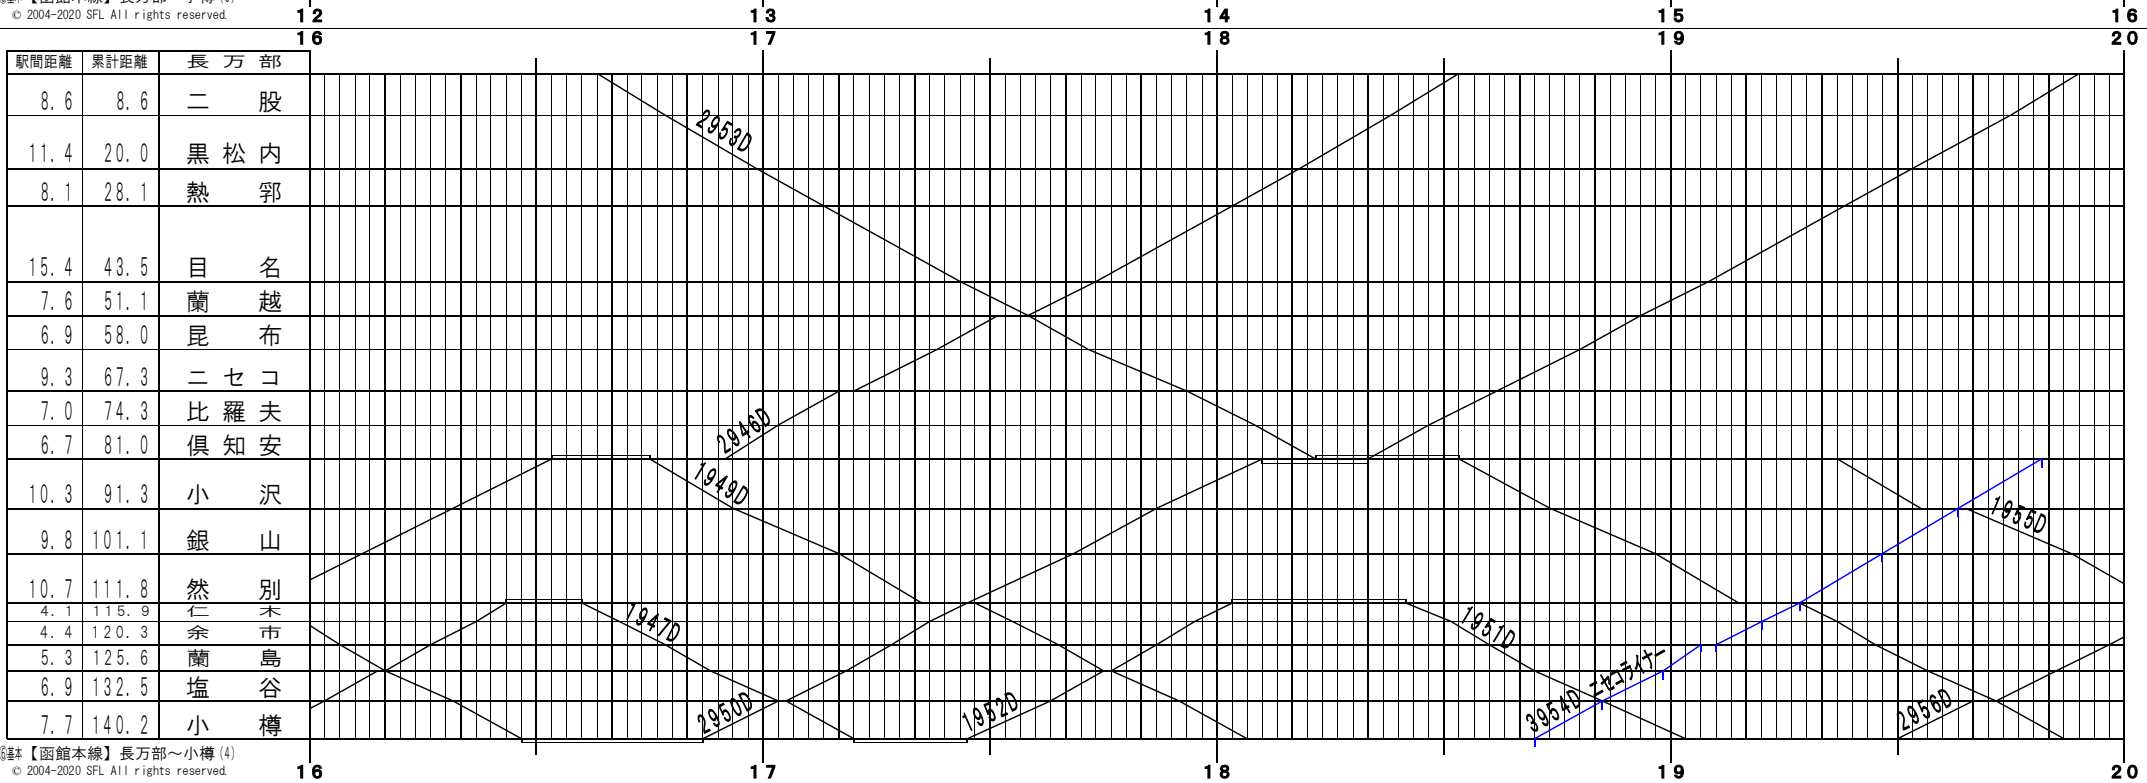

⑤基本【函館本線】長万部～小樽 (1)  
© 2004-2020 SFL All rights reserved.

⑤基本【函館本線】長万部～小樽 (2)  
© 2004-2020 SFL All rights reserved.

④基本【函館本線】長万部～小樽(3)  
© 2004-2020 SFL All rights reserved.

④基本【函館本線】長万部～小樽(4)  
© 2004-2020 SFL All rights reserved.

⑤基本【函館本線】長万部～小樽(5)  
© 2004-2020 SFL All rights reserved.

⑥基本【函館本線】長万部～小樽(6)  
© 2004-2020 SFL All rights reserved.