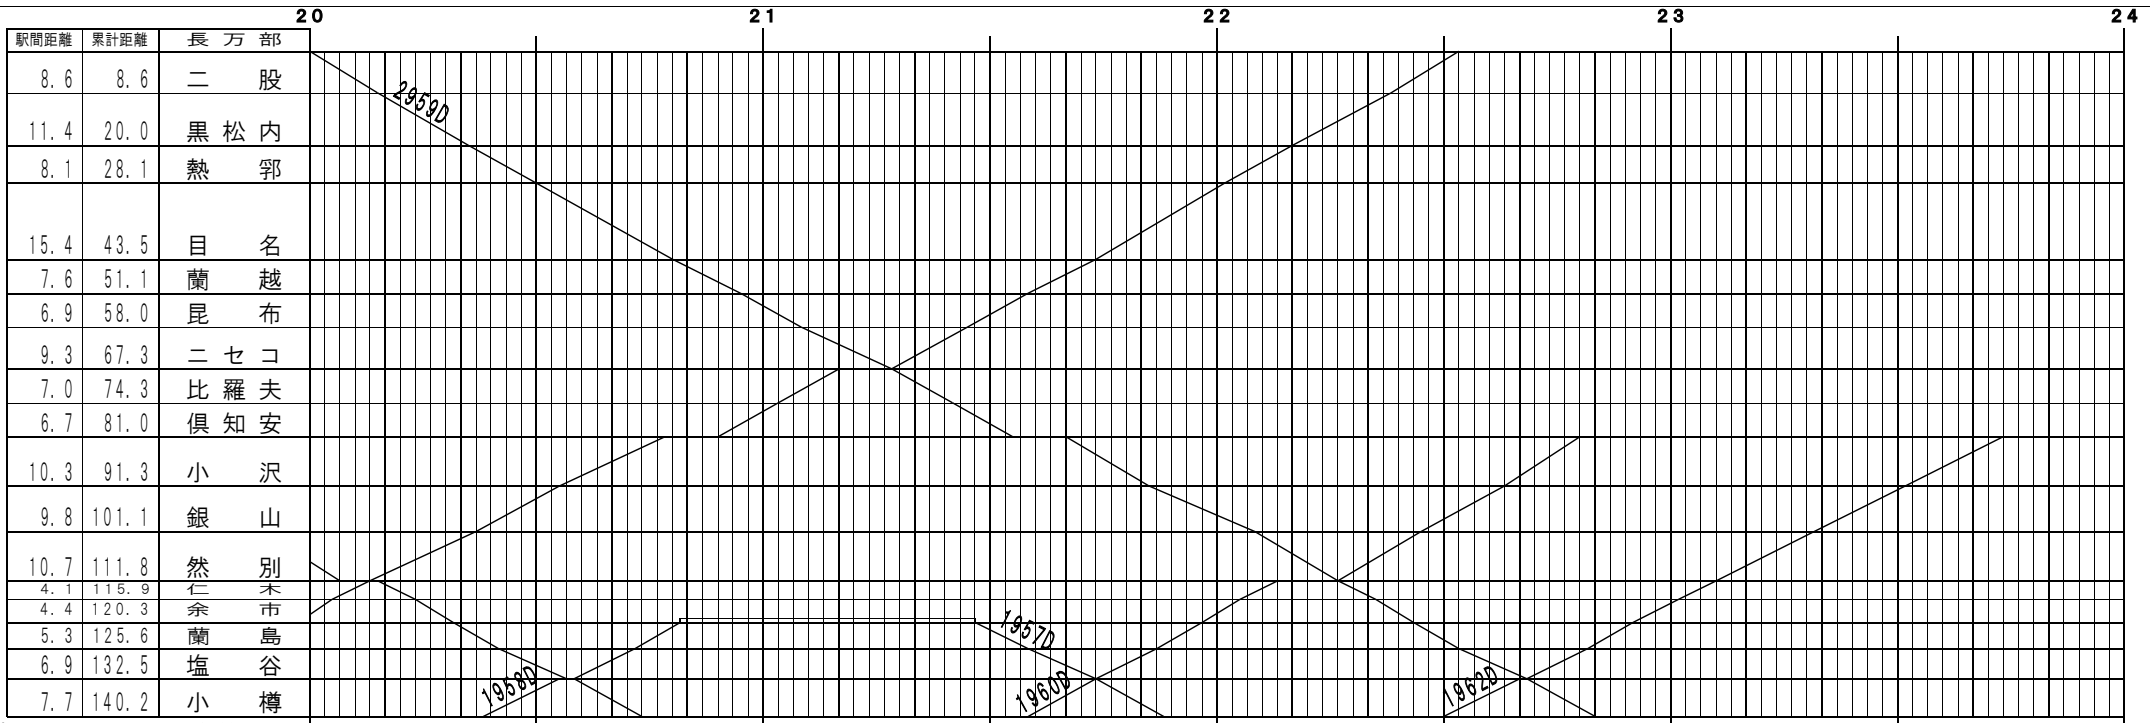

⑤基本【函館本線】長万部～小樽 (1)  
© 2004-2020 SFL All rights reserved.

⑤基本【函館本線】長万部～小樽 (2)  
© 2004-2020 SFL All rights reserved.

④基本【函館本線】長万部～小樽(3)  
© 2004-2020 SFL All rights reserved.

④基本【函館本線】長万部～小樽(4)  
© 2004-2020 SFL All rights reserved.

⑤基本【函館本線】長万部～小樽(5)  
© 2004-2020 SFL All rights reserved.

⑥基本【函館本線】長万部～小樽(6)  
© 2004-2020 SFL All rights reserved.