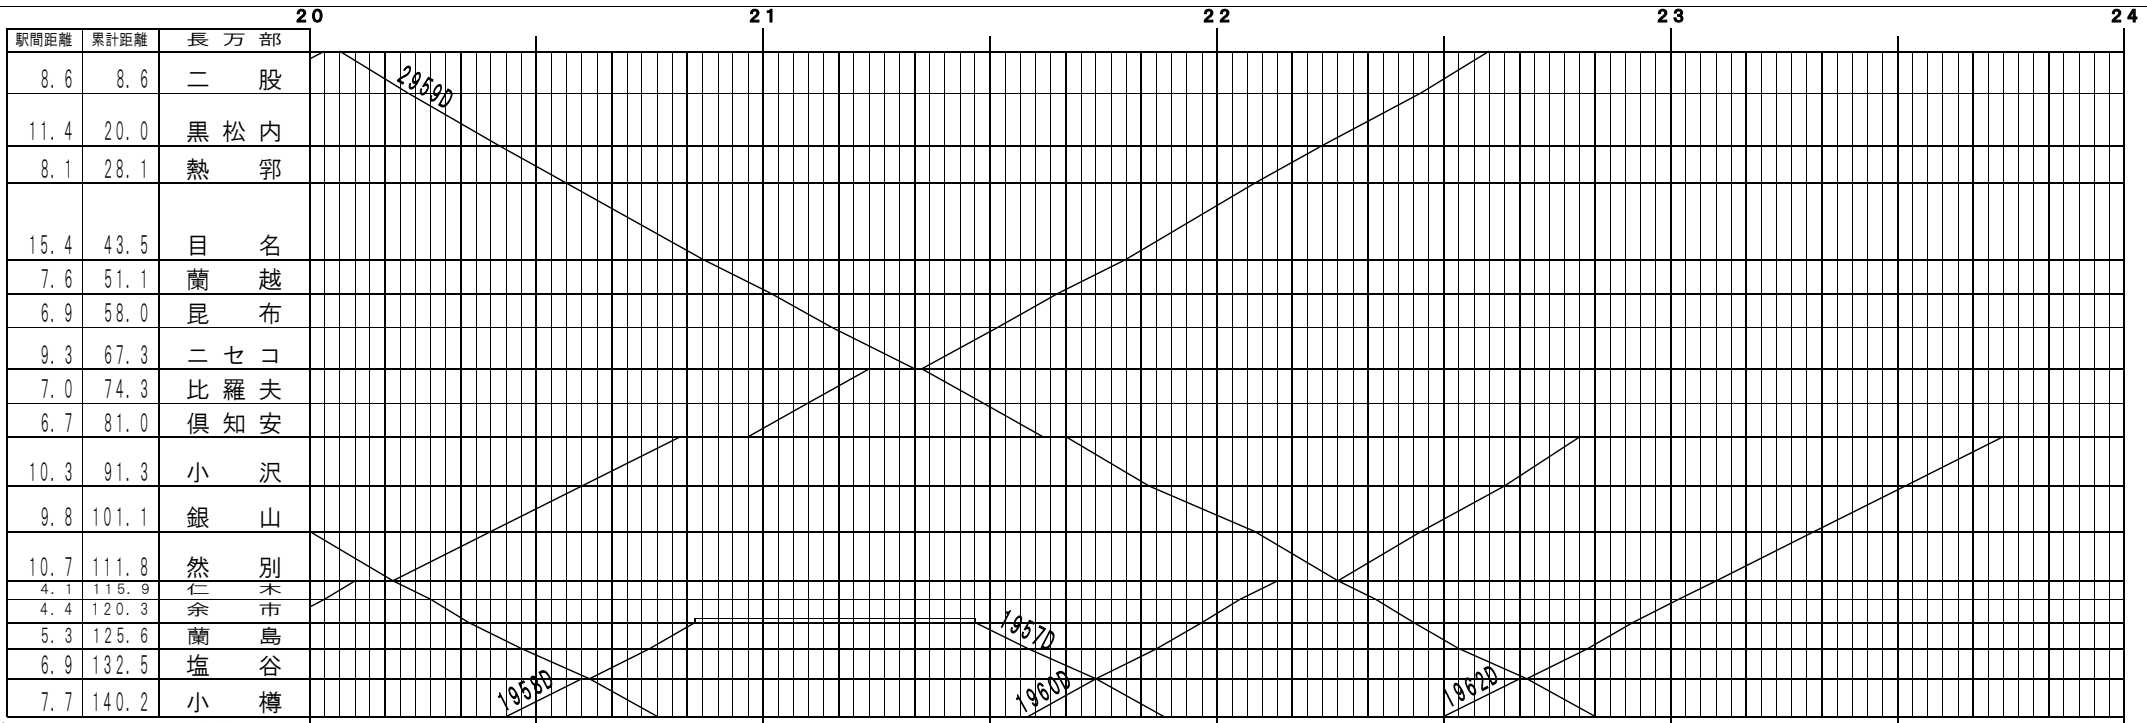

④基本【函館本線】長万部～小樽(3)
© 2004-2021 SFL All rights reserved.

④基本【函館本線】長万部～小樽(4)
© 2004-2021 SFL All rights reserved.

⑤基本【函館本線】長万部～小樽 (5)
© 2004-2021 SFL All rights reserved.

⑥基本【函館本線】長万部～小樽 (6)
© 2004-2021 SFL All rights reserved.