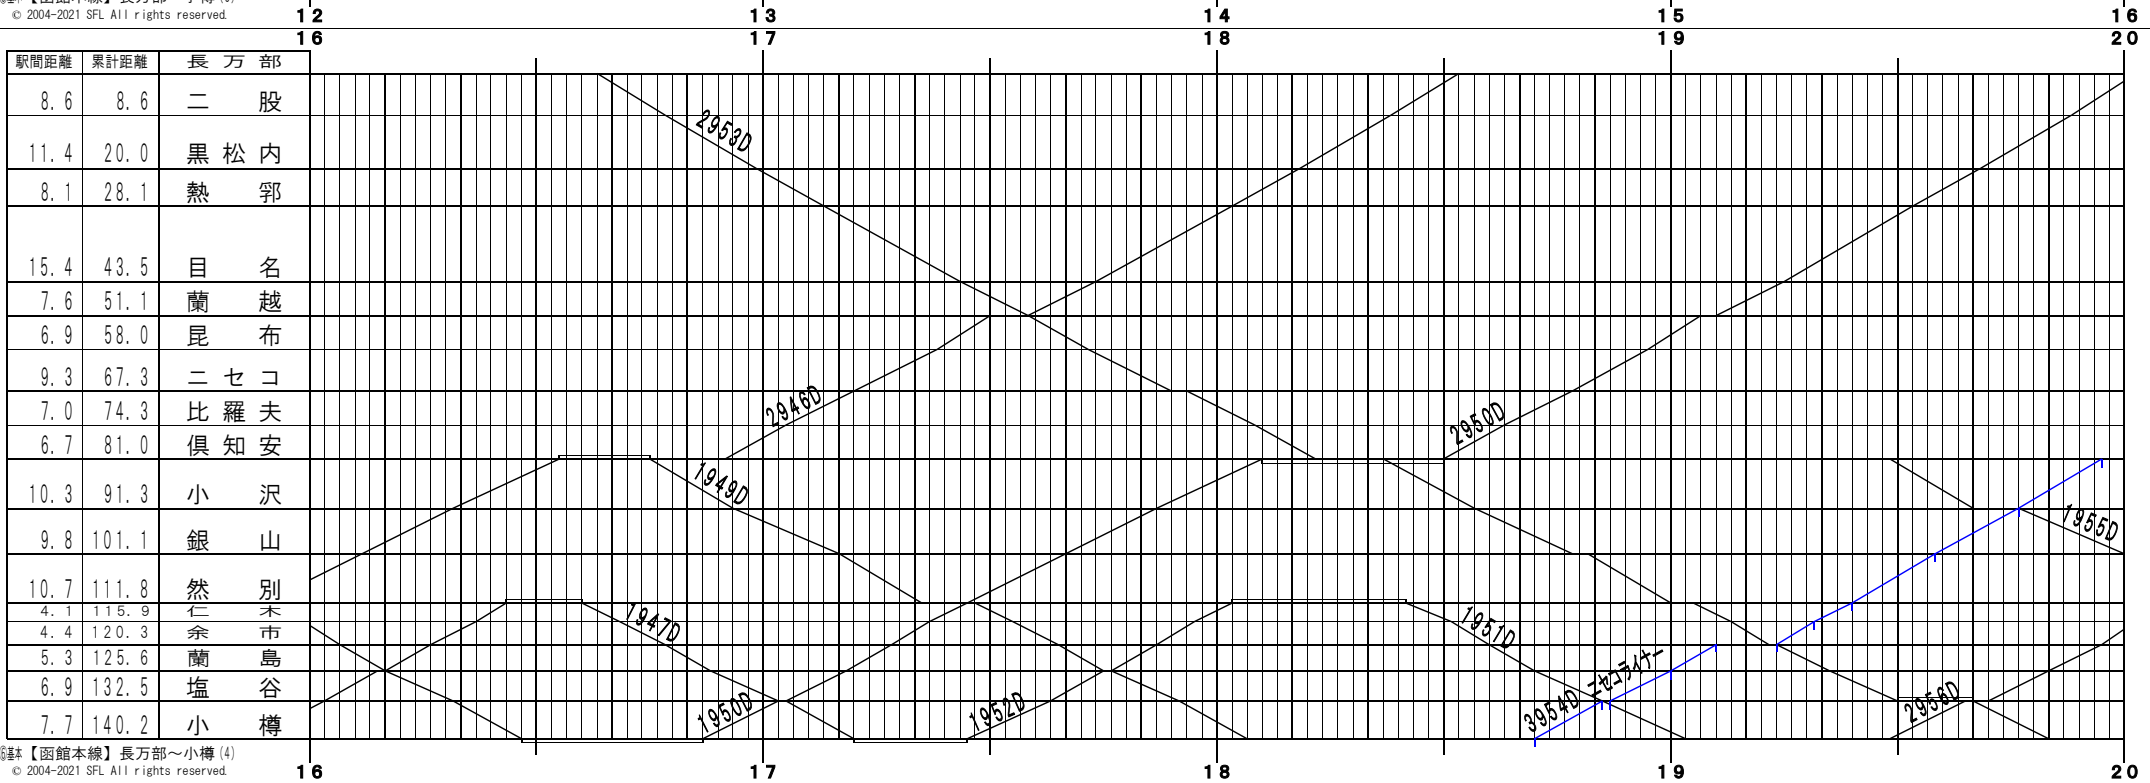

④基本【函館本線】長万部～小樽(3)
© 2004-2021 SFL All rights reserved.

④基本【函館本線】長万部～小樽(4)
© 2004-2021 SFL All rights reserved.

⑤基本【函館本線】長万部～小樽 (5)
© 2004-2021 SFL All rights reserved.

⑥基本【函館本線】長万部～小樽 (6)
© 2004-2021 SFL All rights reserved.