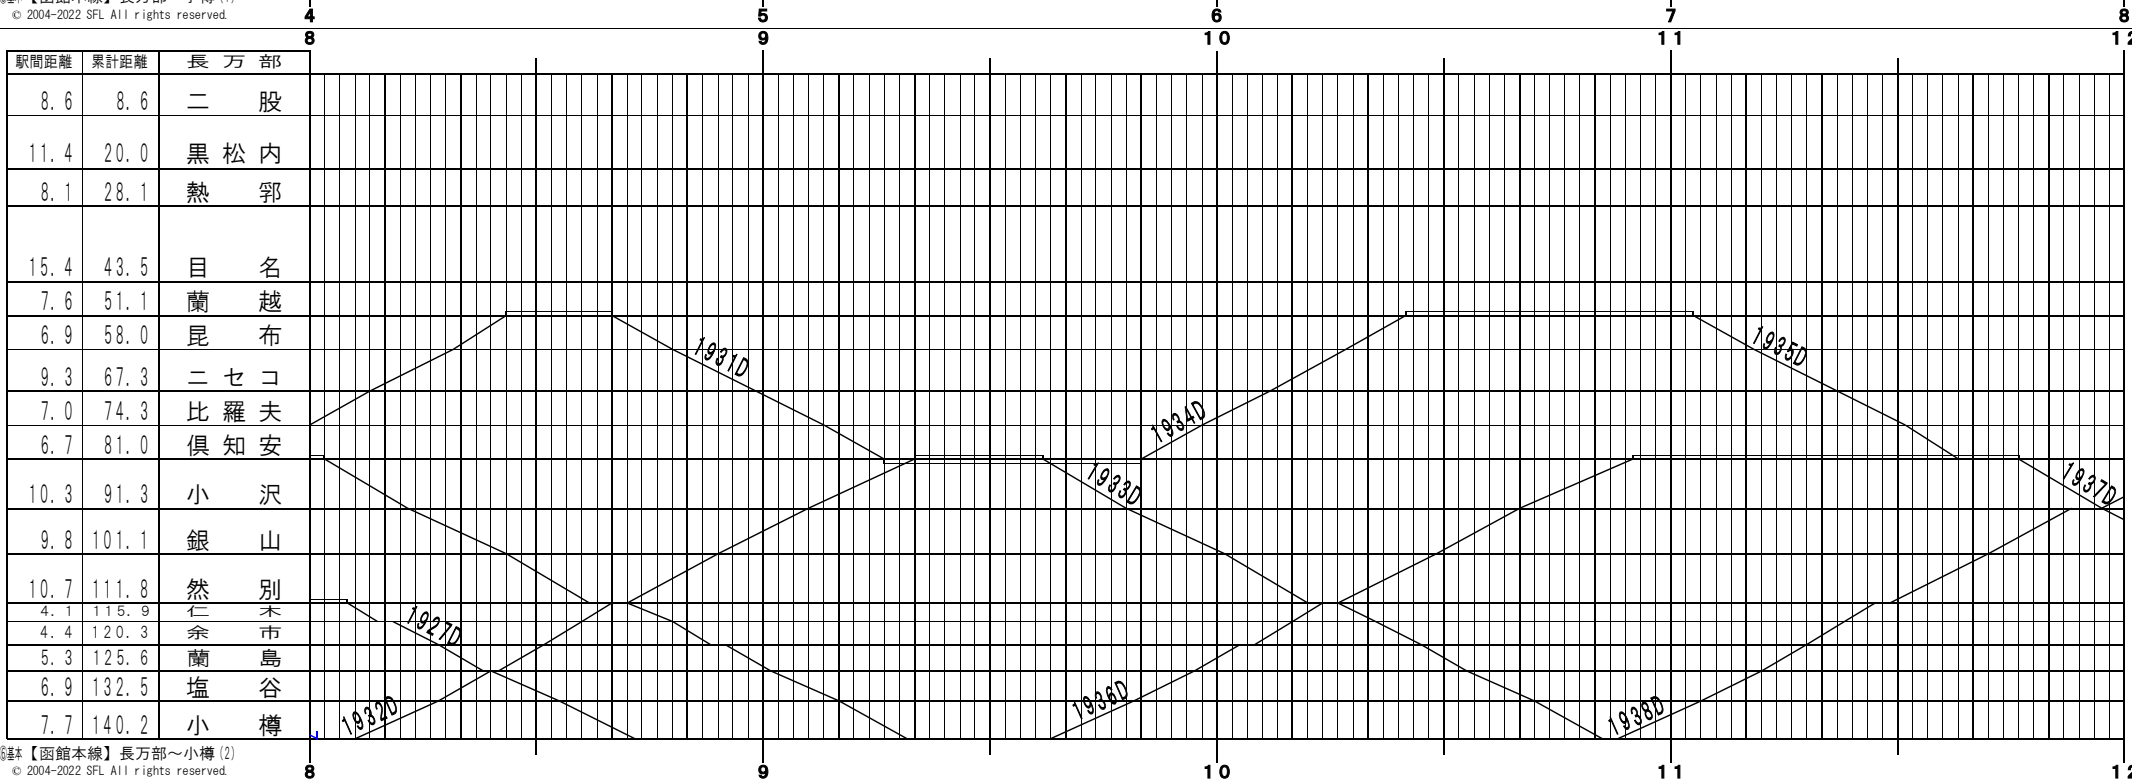

⑤基本【函館本線】長万部～小樽(1)
© 2004-2022 SFL All rights reserved.

⑥基本【函館本線】長万部～小樽(2)
© 2004-2022 SFL All rights reserved.

④基本【函館本線】長万部～小樽(3)
© 2004-2022 SFL All rights reserved.

④基本【函館本線】長万部～小樽(4)
© 2004-2022 SFL All rights reserved.

⑤基本【函館本線】長万部～小樽 (5)
© 2004-2022 SFL All rights reserved.

⑥基本【函館本線】長万部～小樽 (6)
© 2004-2022 SFL All rights reserved.