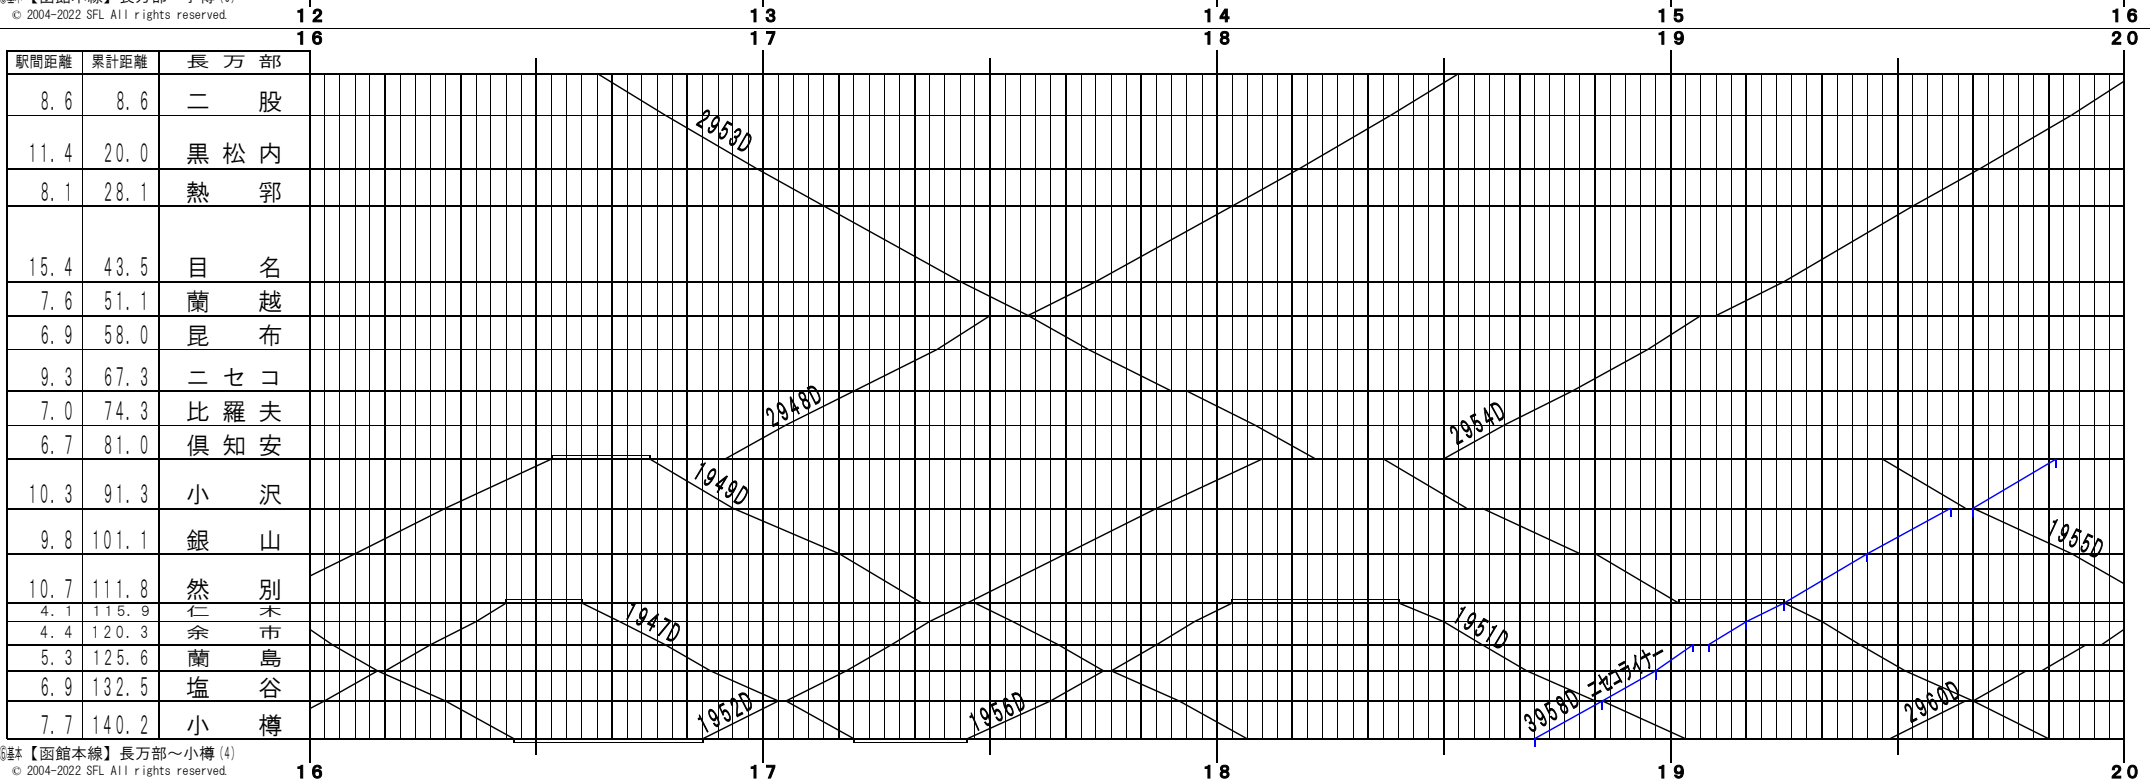

⑤基本【函館本線】長万部～小樽(1)
© 2004-2022 SFL All rights reserved.

⑥基本【函館本線】長万部～小樽(2)
© 2004-2022 SFL All rights reserved.

④基本【函館本線】長万部～小樽(3)
© 2004-2022 SFL All rights reserved.

④基本【函館本線】長万部～小樽(4)
© 2004-2022 SFL All rights reserved.

⑤基本【函館本線】長万部～小樽 (5)
© 2004-2022 SFL All rights reserved.

⑥基本【函館本線】長万部～小樽 (6)
© 2004-2022 SFL All rights reserved.