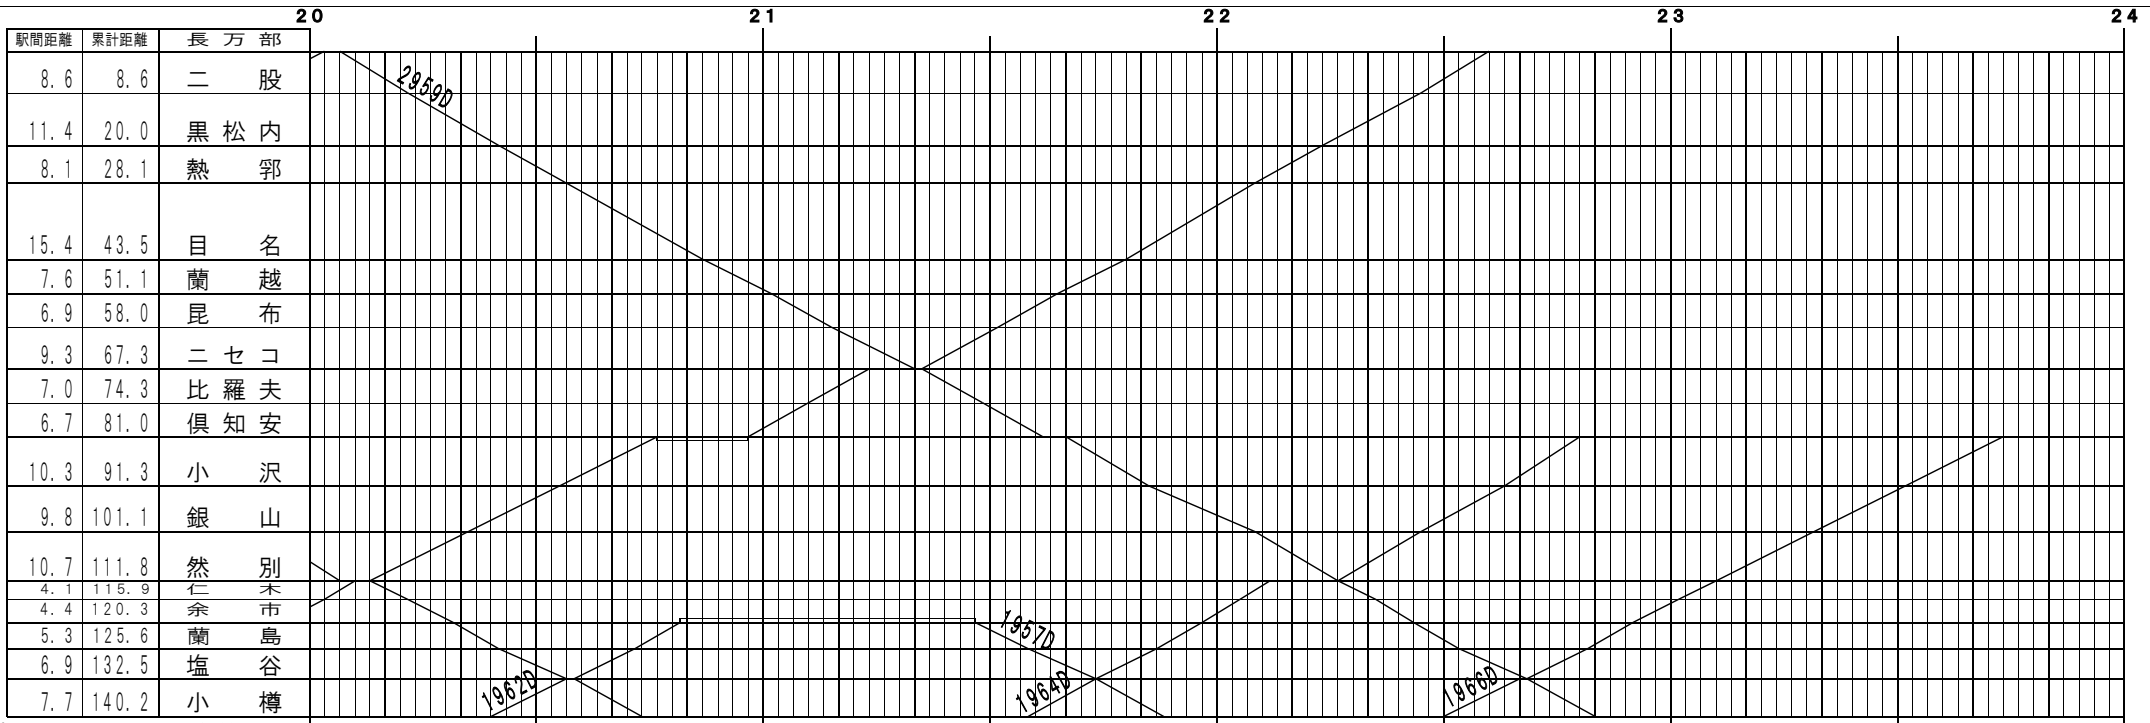

⑤基本【函館本線】長万部～小樽(1)
© 2004-2022 SFL All rights reserved.

⑥基本【函館本線】長万部～小樽(2)
© 2004-2022 SFL All rights reserved.

④基本【函館本線】長万部～小樽(3)
© 2004-2022 SFL All rights reserved.

④基本【函館本線】長万部～小樽(4)
© 2004-2022 SFL All rights reserved.