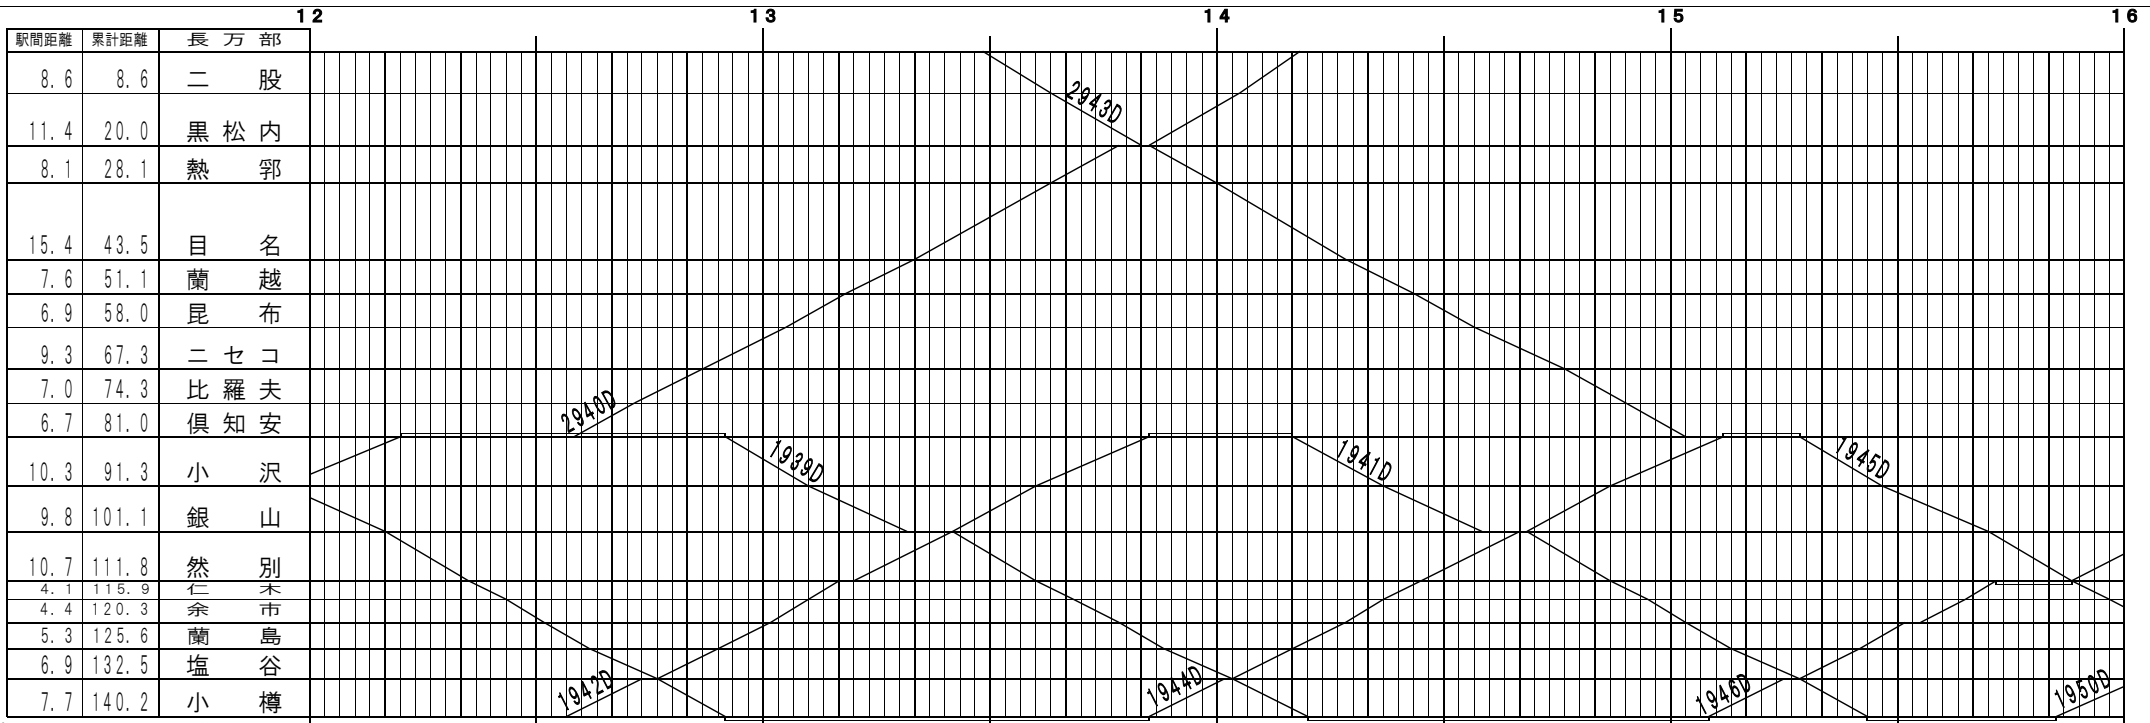

⑤基本【函館本線】長万部～小樽(1)
© 2004-2022 SFL All rights reserved.

⑥基本【函館本線】長万部～小樽(2)
© 2004-2022 SFL All rights reserved.

④基本【函館本線】長万部～小樽(3)
© 2004-2022 SFL All rights reserved.

④基本【函館本線】長万部～小樽(4)
© 2004-2022 SFL All rights reserved.

⑤基本【函館本線】長万部～小樽 (5)
© 2004-2022 SFL All rights reserved.

⑥基本【函館本線】長万部～小樽 (6)
© 2004-2022 SFL All rights reserved.