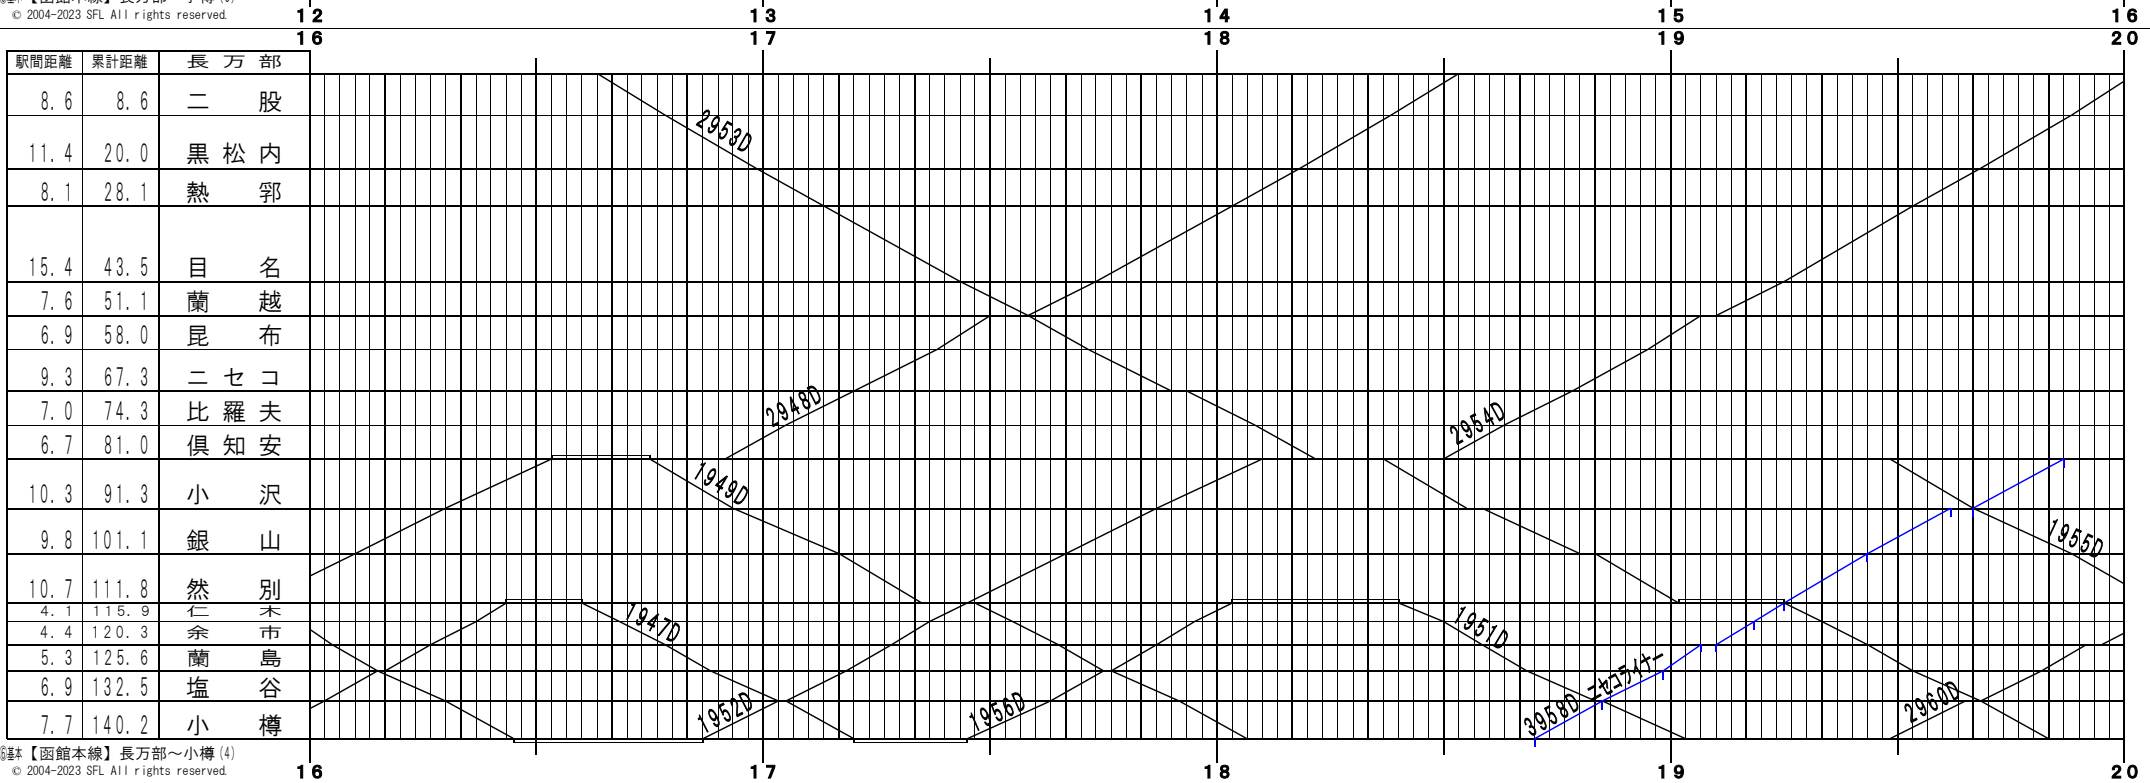

⑤基本【函館本線】長万部～小樽 (1)
© 2004-2023 SFL All rights reserved.

⑤基本【函館本線】長万部～小樽 (2)
© 2004-2023 SFL All rights reserved.

④基本【函館本線】長万部～小樽(3)
© 2004-2023 SFL All rights reserved.

④基本【函館本線】長万部～小樽(4)
© 2004-2023 SFL All rights reserved.

⑤基本【函館本線】長万部～小樽 (5)
© 2004-2023 SFL All rights reserved.

⑥基本【函館本線】長万部～小樽 (6)
© 2004-2023 SFL All rights reserved.