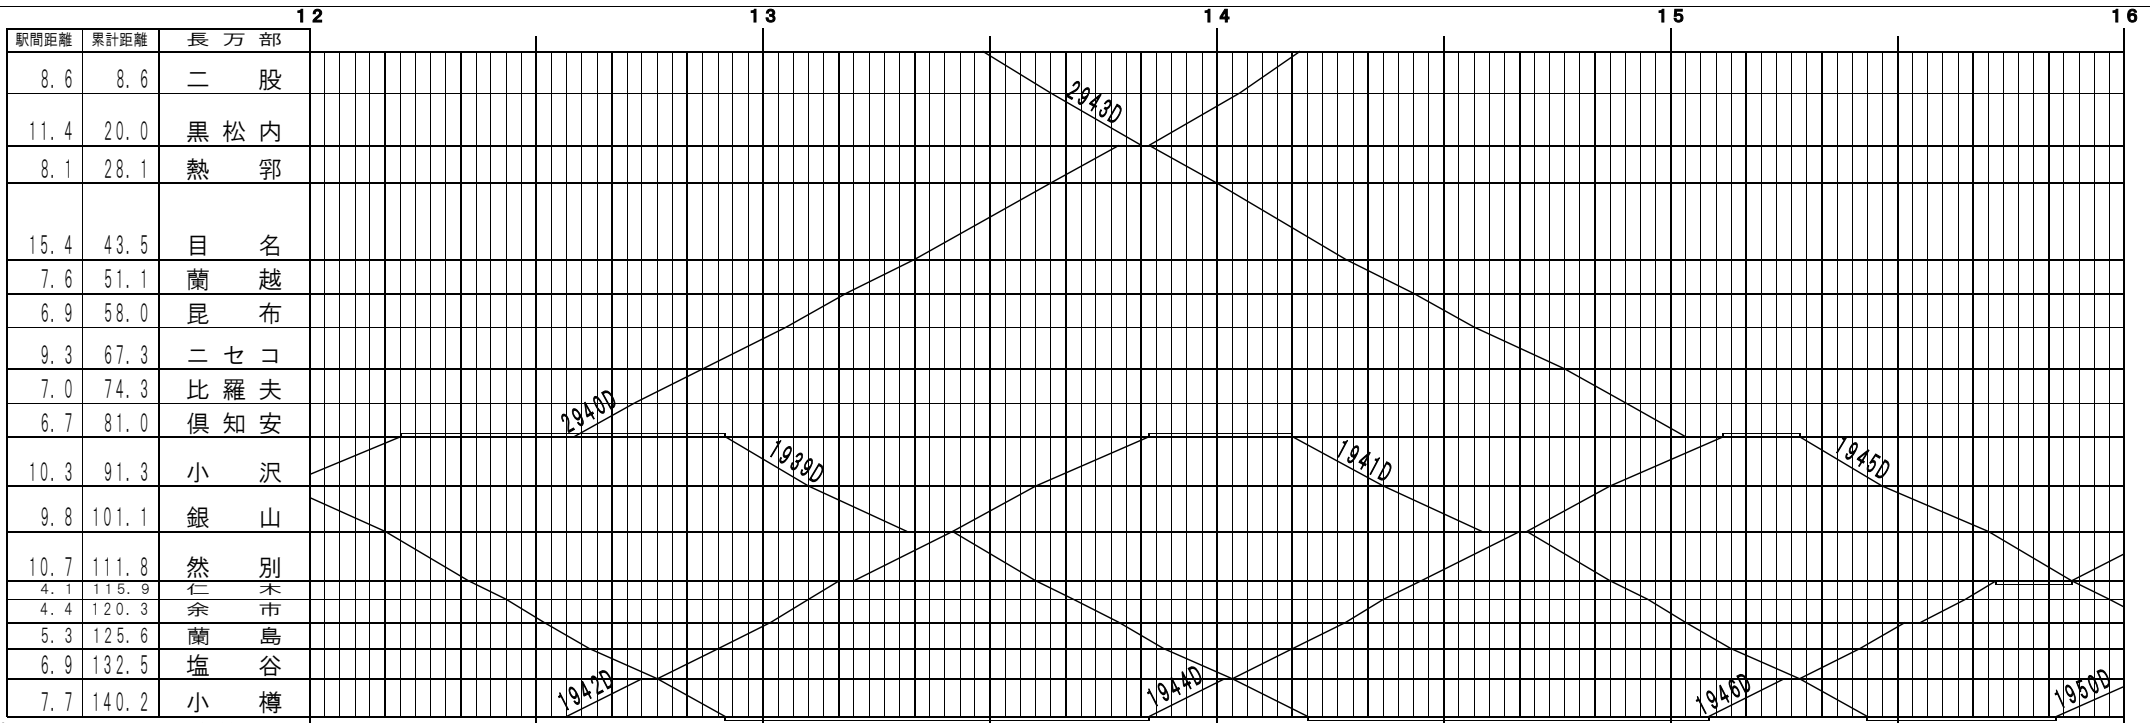

⑤基本【函館本線】長万部～小樽 (1)
© 2004-2023 SFL All rights reserved.

⑤基本【函館本線】長万部～小樽 (2)
© 2004-2023 SFL All rights reserved.

④基本【函館本線】長万部～小樽(3)
© 2004-2023 SFL All rights reserved.

④基本【函館本線】長万部～小樽(4)
© 2004-2023 SFL All rights reserved.

⑤基本【函館本線】長万部～小樽 (5)
© 2004-2023 SFL All rights reserved.

⑥基本【函館本線】長万部～小樽 (6)
© 2004-2023 SFL All rights reserved.