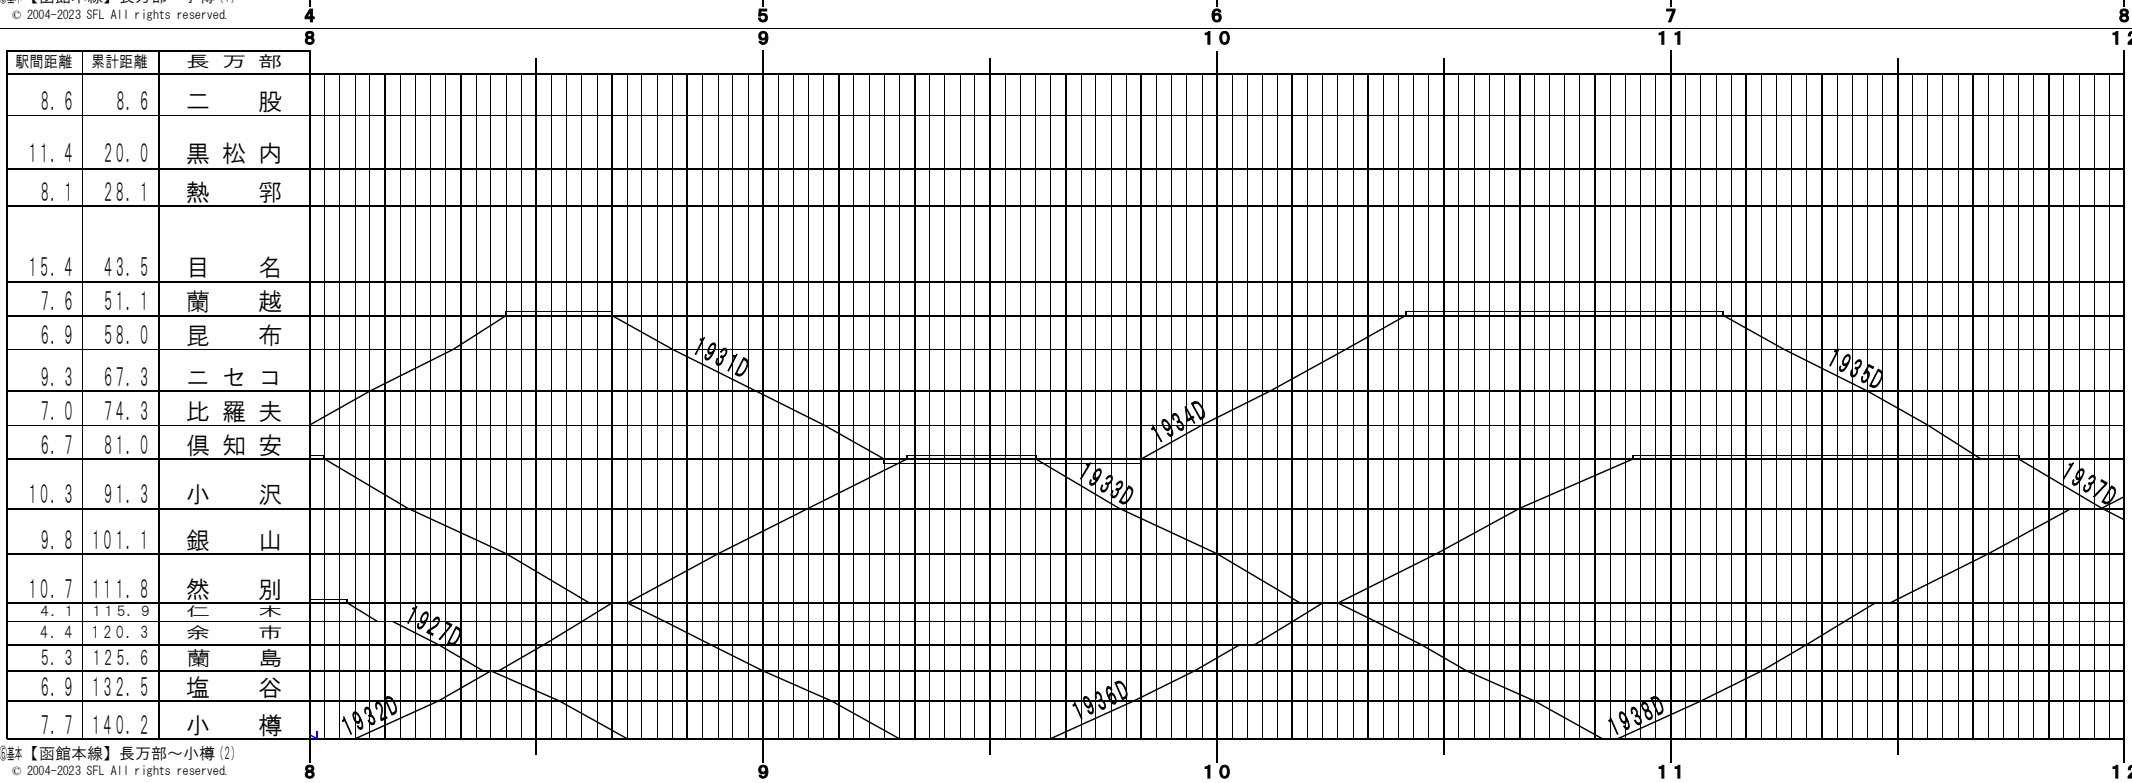

⑤基本【函館本線】長万部～小樽 (1)
© 2004-2023 SFL All rights reserved.

⑤基本【函館本線】長万部～小樽 (2)
© 2004-2023 SFL All rights reserved.

④基本【函館本線】長万部～小樽(3)
© 2004-2023 SFL All rights reserved.

④基本【函館本線】長万部～小樽(4)
© 2004-2023 SFL All rights reserved.

⑤基本【函館本線】長万部～小樽 (5)
© 2004-2023 SFL All rights reserved.

⑥基本【函館本線】長万部～小樽 (6)
© 2004-2023 SFL All rights reserved.