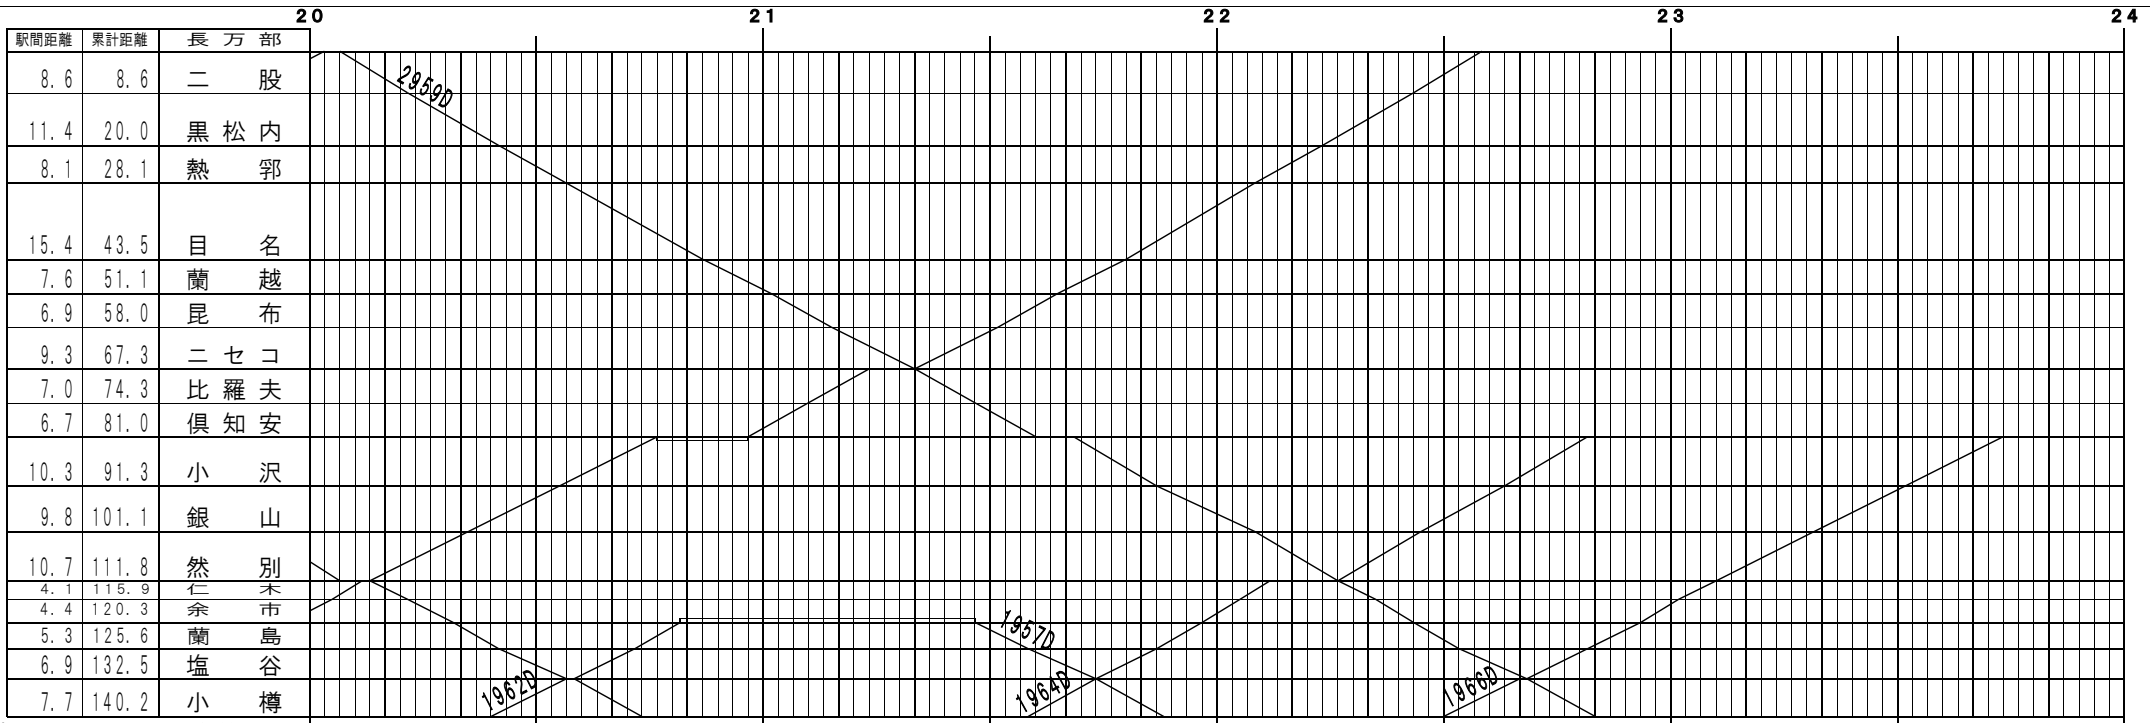

⑤基本【函館本線】長万部～小樽 (1)
© 2004-2023 SFL All rights reserved.

⑤基本【函館本線】長万部～小樽 (2)
© 2004-2023 SFL All rights reserved.

④基本【函館本線】長万部～小樽(3)
© 2004-2023 SFL All rights reserved.

④基本【函館本線】長万部～小樽(4)
© 2004-2023 SFL All rights reserved.

⑤基本【函館本線】長万部～小樽 (5)
© 2004-2023 SFL All rights reserved.

⑥基本【函館本線】長万部～小樽 (6)
© 2004-2023 SFL All rights reserved.