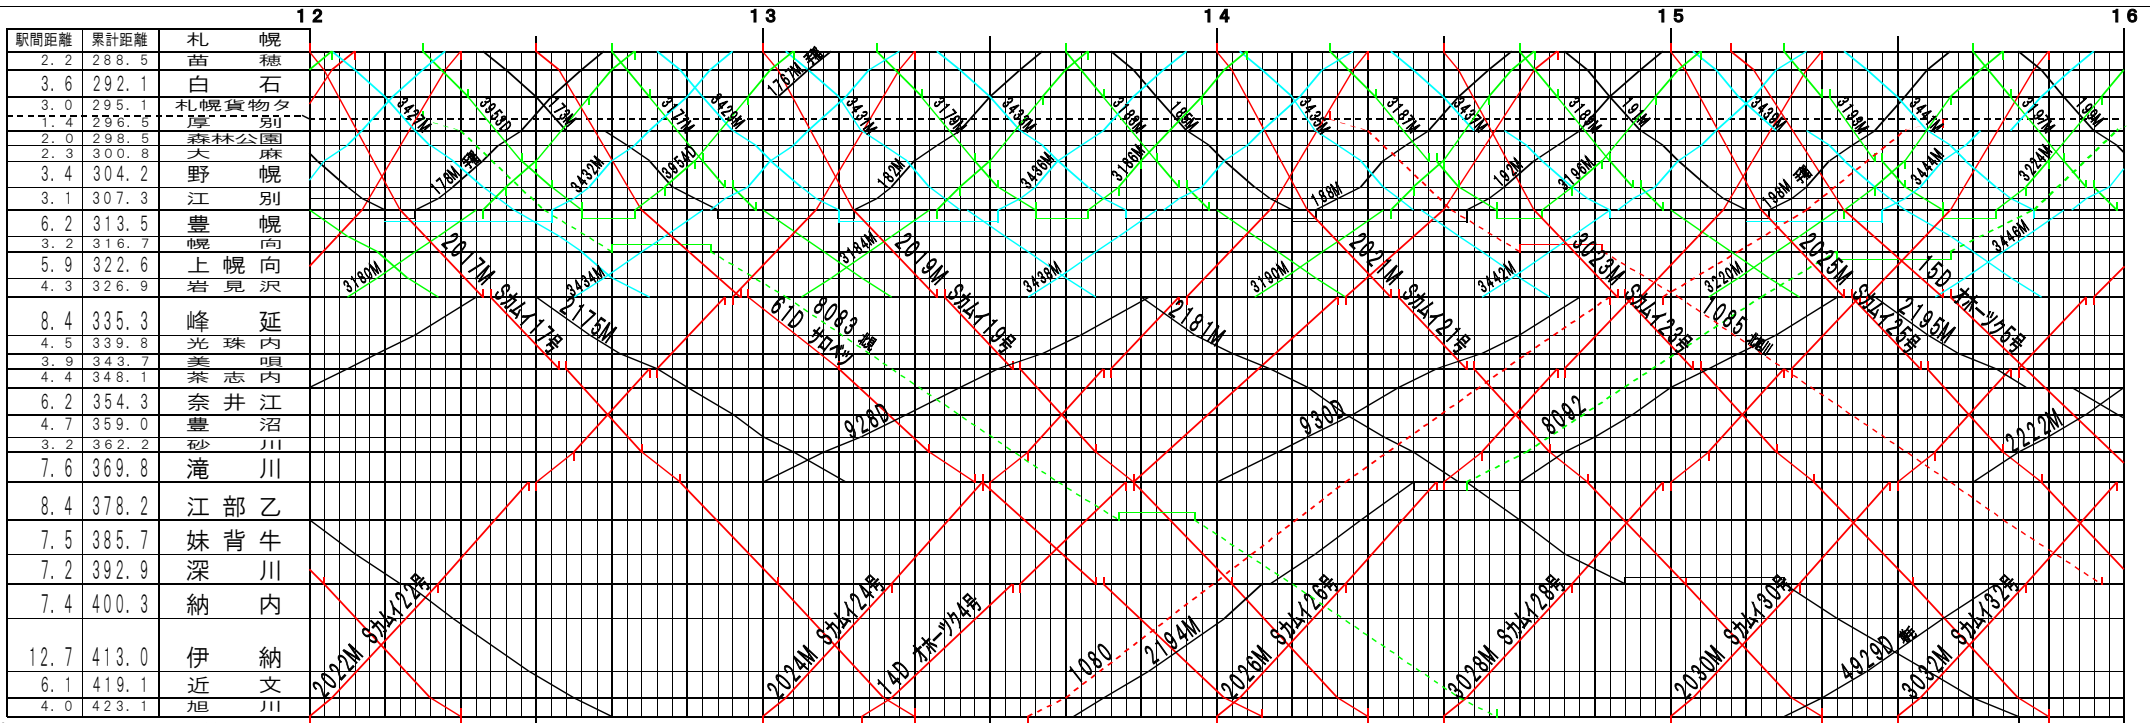

① 題【函館本線】札幌～旭川(1)
© 2004-2012 SFL All rights reserved.

② 題【函館本線】札幌～旭川(2)
© 2004-2012 SFL All rights reserved.

③【函館本線】札幌～旭川(3)
© 2004-2012 SFL All rights reserved.

④【函館本線】札幌～旭川(4)
© 2004-2012 SFL All rights reserved.

⑤ 路線【函館本線】札幌～旭川(5)
© 2004-2012 SFL All rights reserved.

⑥ 路線【函館本線】札幌～旭川(6)
© 2004-2012 SFL All rights reserved.