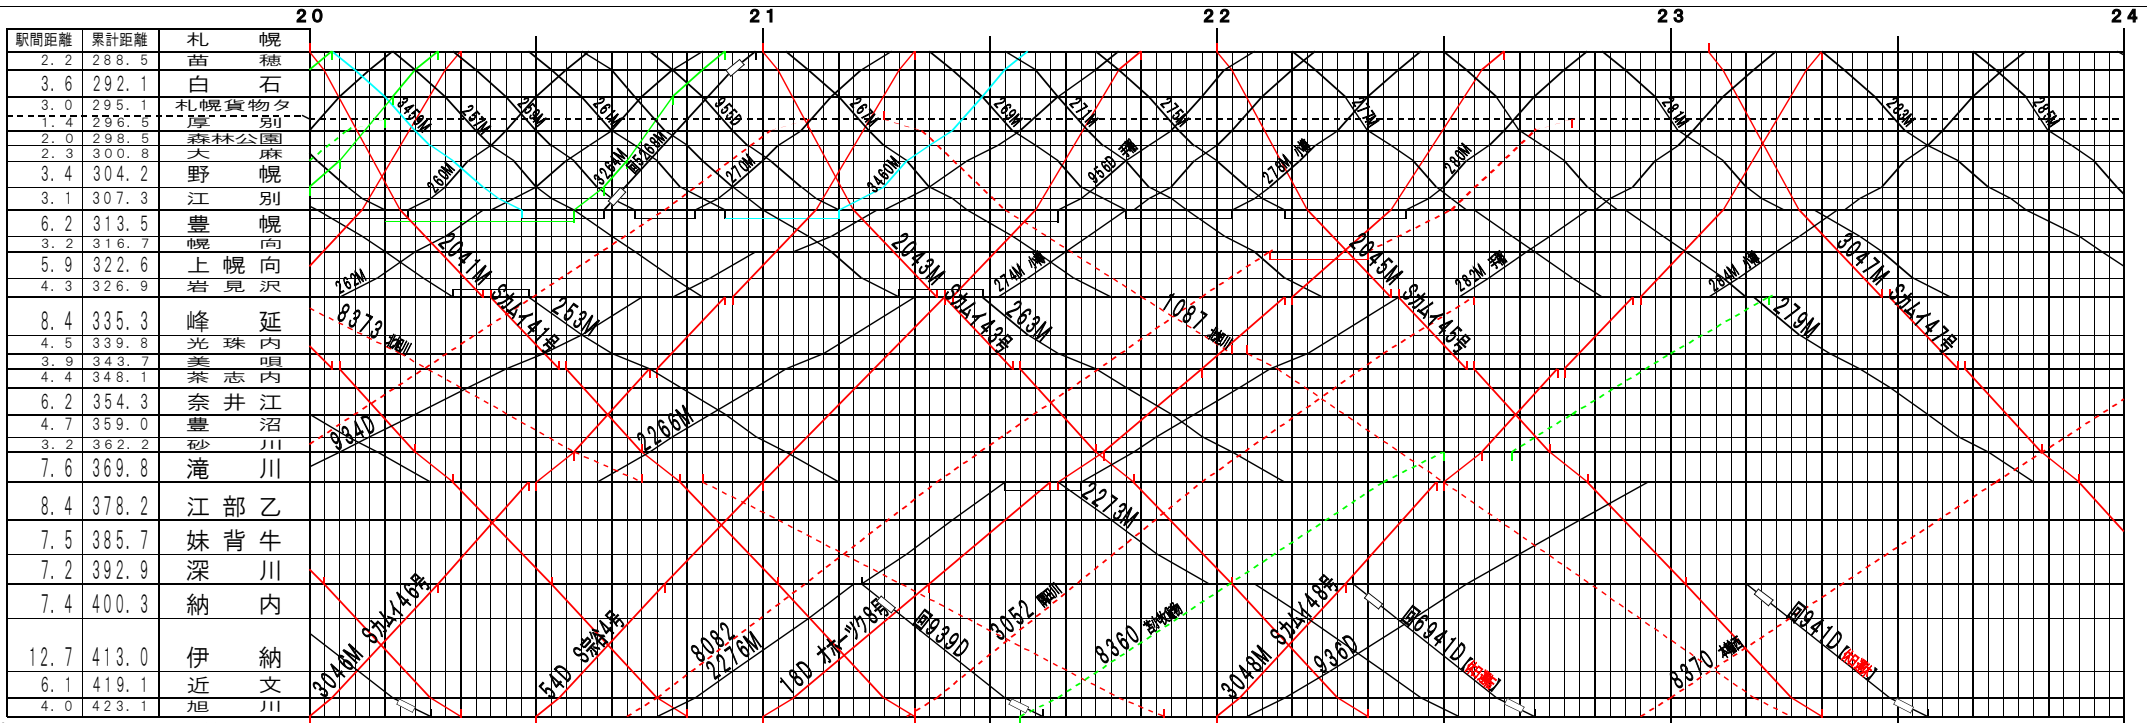

① 題【函館本線】札幌～旭川(1)
© 2004-2012 SFL All rights reserved.

② 題【函館本線】札幌～旭川(2)
© 2004-2012 SFL All rights reserved.

③【函館本線】札幌～旭川(3)
© 2004-2012 SFL All rights reserved.

④【函館本線】札幌～旭川(4)
© 2004-2012 SFL All rights reserved.

⑤ 路線【函館本線】札幌～旭川(5)
© 2004-2012 SFL All rights reserved.

⑥ 路線【函館本線】札幌～旭川(6)
© 2004-2012 SFL All rights reserved.